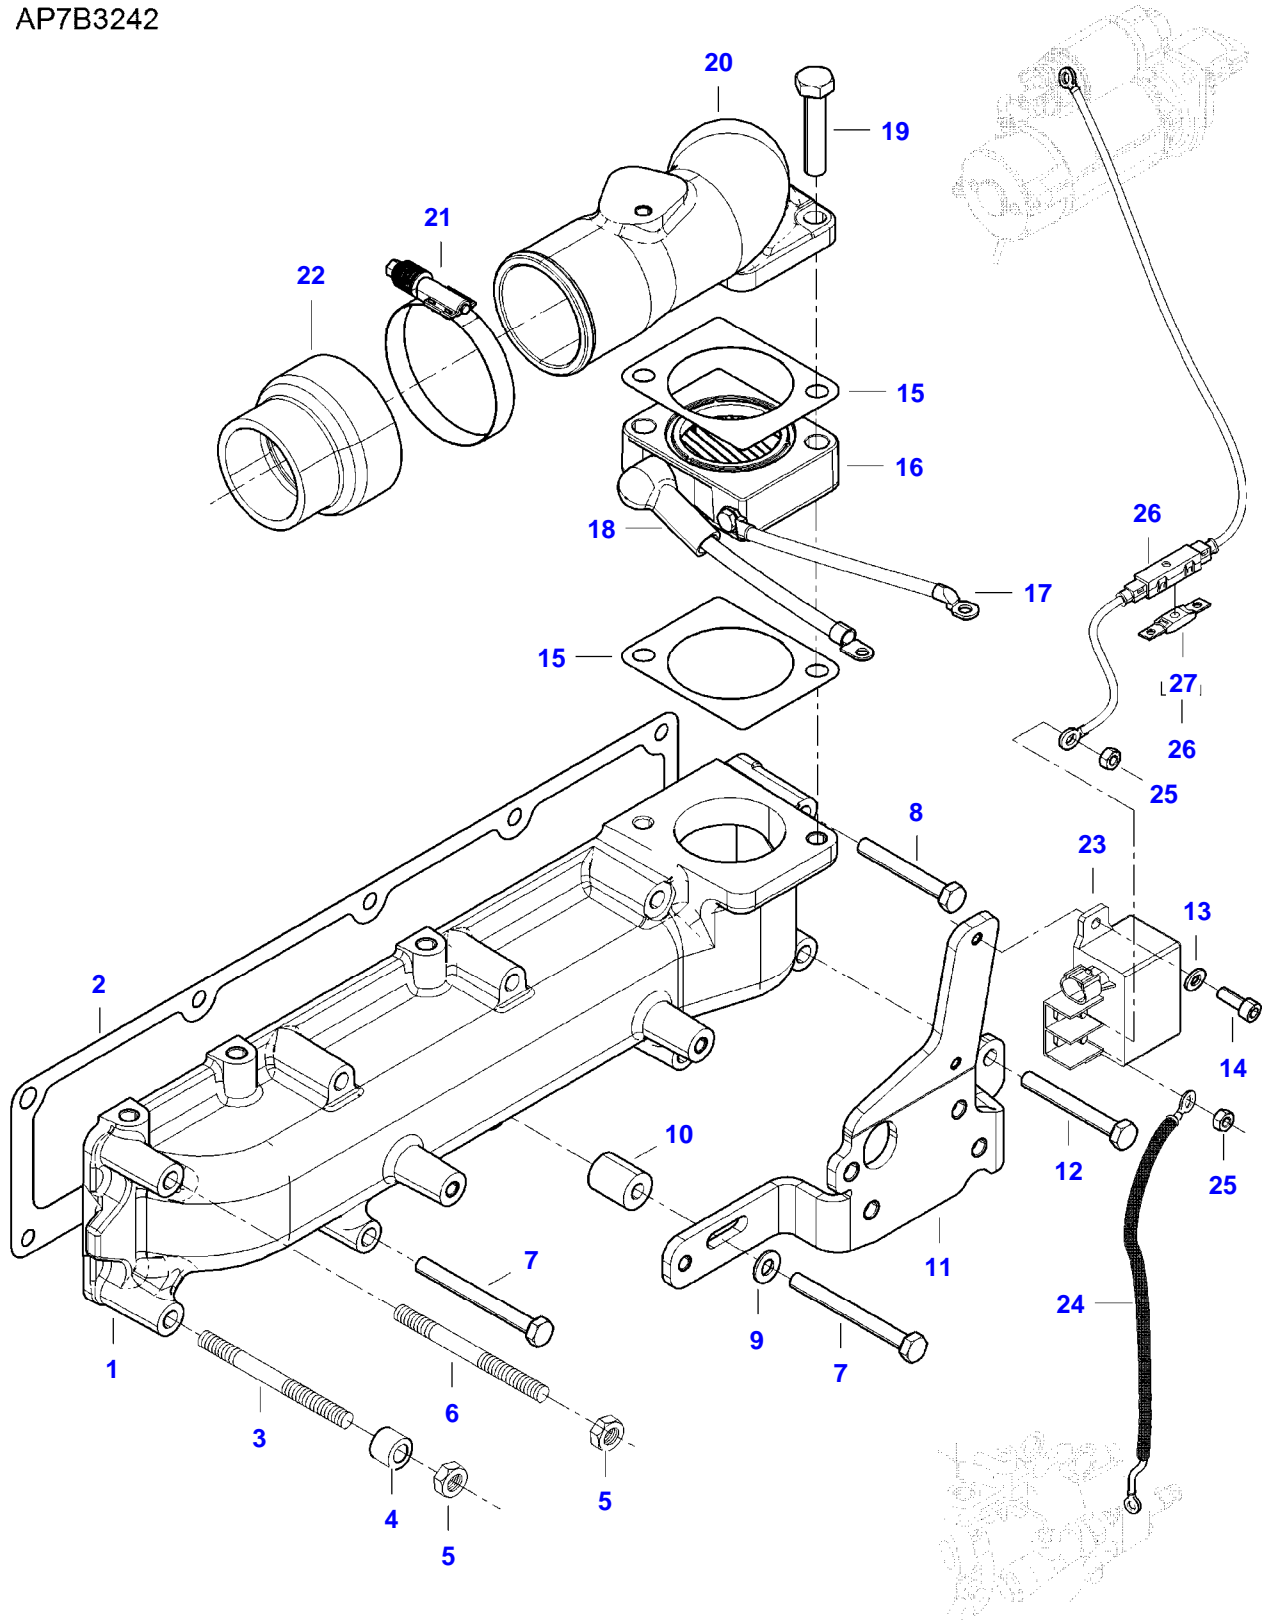

SEE PAGE 01-0018

[B] INCLUDED IN COMPLETE ENGINE GASKET KIT 2

A92L TRACTOR (A72-A92 SERIES)
AP4B3239

AP4B3239

Item	Part Number	Qty	Description Comments	Technical Specification
1	V837074344	1	CRANKSHAFT	
2	V836124524	1	GEAR (1)	
3	V836666103	4	PISTON	
4		4	(3)	
5		8	(3)	
6	V836640078	4	PISTON RING KIT (3)	
7	V836740859	1	CONNECTING ROD KIT	
8		4	(7)	
9	V836864141	8	CONNECTING ROD BOLT (7)	
10	V836110646	4	BEARING BUSH (7)	STD
11	V836179781	4	CONROD BEARING	STD
12	V836655514	4	MAIN BEARING	
13	V836679154	1	MAIN BEARING	
14	V836119550	1	GEAR,CRANKSHAFT	
15	V836122840	1	GEAR,CRANKSHAFT	
16	V836129781	1	RING	
17	V836136271	1	SHIELD	
18	V836846463	1	CRANKSHAFT HUB	
19	V595953360	1	PIN	
20	ACW3407790	1	CRANKSHAFT PULLEY	
21	V836647310	1	CRANKSHAFT NUT	
22	V581804602	6	HEX SOCKET SCREW	
23	V836122861	1	KEY (1)	
24	V837084821	1	COUNTERWEIGHT	
25	V836747478	1	OIL PIPE (24)	
26	V602071608	1	RETAINER CLAMP (24)	
27	V528801062	1	HEX CAP SCREW (24)	
28		1	(24)	
29	V581804182	2	HEX SOCKET SCREW (24)	
30	ACW2388530	2	BANJO BOLT (24)	
31	V641016008	1	STRAIGHT FITTING	
32	V836119920		SHIM	
33	V581805172	4	HEX SOCKET SCREW	
34	V598359850	2	PIN	

Thank you so much for reading

A92L TRACTOR (A72-A92 SERIES)
AP7B3242

AP7B3242

Item	Part Number	Qty	Description Comments
1	V837070298	1	INTAKE MANIFOLD
2	V836747595	1	INTAKE MANIFOLD GASKET [A]
3	V546801500	1	STUD BOLT
4	V836128220	1	SPACER PIECE
5	V504800800	2	NUT
6	V546801492	1	STUD BOLT
7	V529801512	2	HEX CAP SCREW
8	V529801472	4	HEX CAP SCREW
9	V500150842	1	WASHER
10	V836652095	1	SPACER PIECE
11	V836673084	1	BRACKET
12	V529801482	1	HEX CAP SCREW
13	V500150642	2	WASHER
14	V581804182	2	HEX SOCKET SCREW
15	V836666074	2	GASKET [A]
16	V836674519	1	INTAKE AIR PREHEATER
17	V836767085	1	GROUND WIRE (16)
18	V836866713	1	WIRE (16)
19	V529801852	2	HEX CAP SCREW
20	V836673185	1	PIPE
21	V602094575	1	HOSE CLIP
22	V836647654	1	RUBBER HOSE
23	V837069047	1	RELAY
24	V836673373	1	WIRE
25	V504600602	2	NUT
26	V837070053	1	WIRE
27	V836662501	1	FUSE (26)