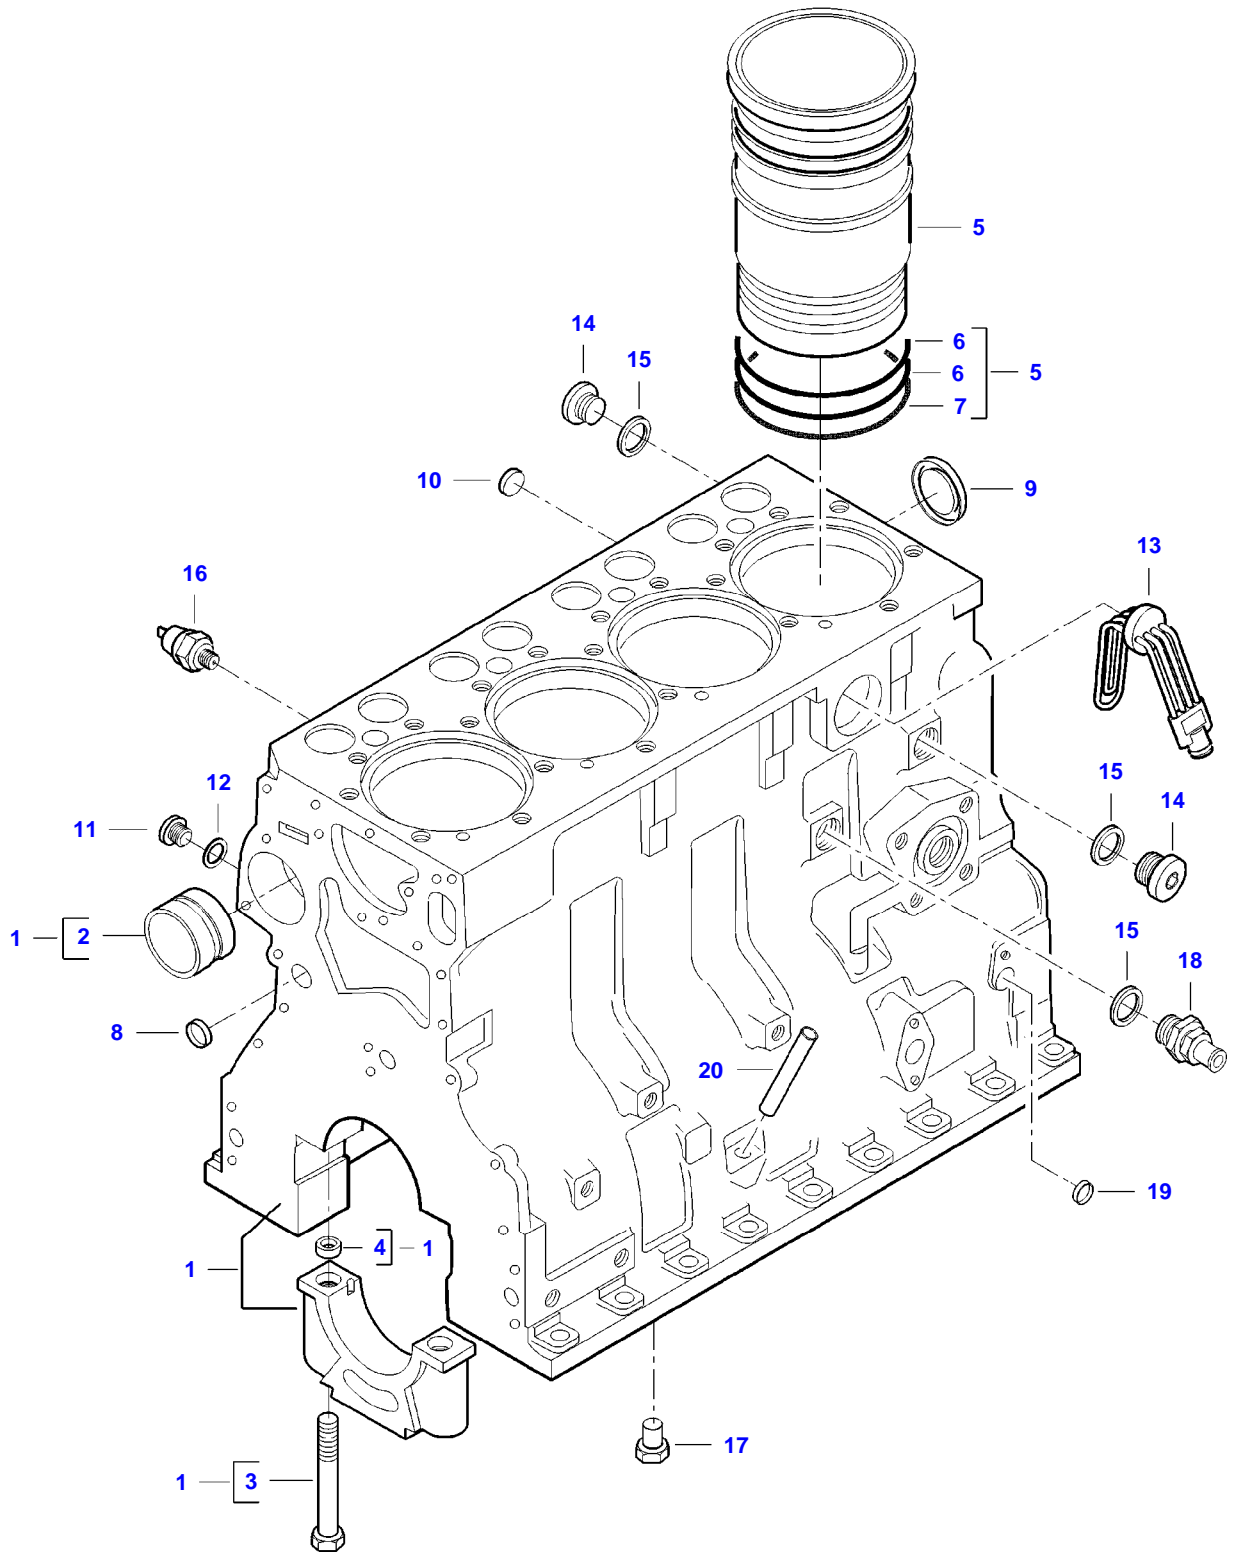

A92L TRACTOR (A72-A92 SERIES)
AP1B3249

AP1B3249

Item	Part Number	Qty	Description Comments	Technical Specification
1	V836773437	1	CYLINDER BLOCK	
2	V836866069	1	CAMSHAFT BEARING BUSHING (1)	
3	V835329030	10	HEX CAP SCREW (1)	
4	V836214478	8	GUIDE SLEEVE (1)	
5	V836673191	4	LINER	D108 MM STD
6	V836647502	8	CYLINDER LINER O-RING (5) [B]	
7	V836647503	4	CYLINDER LINER O-RING (5) [B]	
8	V640016016	4	CUP PLUG	
9	V836529872	1	PLUG	
10	V640016018	2	CUP PLUG	
11	V640325110	4	SCREW PLUG	
12	V615871016	4	SEALING WASHER [B]	
13	V837070396	1	ENGINE BLOCK HEATER	
14	V640325018	2	PLUG	
15	V615881822	4	SEALING WASHER [B]	
16	V887283760	1	PRESSURE SWITCH	
17	V640045112	4	PLUG	
18	V836664377	1	DRAIN VALVE	
19	V640016020	1	CUP PLUG	
20	V836666910	1	OIL DIPSTICK GUIDE PIPE [B] INCLUDED IN COMPLETE ENGINE GASKET KIT 2	

A92L TRACTOR (A72-A92 SERIES)
AP1B3236

AP1B3236

Item	Part Number	Qty	Description Comments	Technical Specification
1	V836773437	1	CYLINDER BLOCK	
2	V836866069	1	CAMSHAFT BEARING BUSHING (1)	
3	V835329030	10	HEX CAP SCREW (1)	
4	V836214478	8	GUIDE SLEEVE (1)	
5	V836673191	4	LINER	D108 MM STD
6	V836647502	8	CYLINDER LINER O-RING (5) [B]	
7	V836647503	4	CYLINDER LINER O-RING (5) [B]	
8	V640016016	4	CUP PLUG	
9	V836529872	1	PLUG	
10	V640016018	2	CUP PLUG	
11	V640325110	4	SCREW PLUG	
12	V615871016	4	SEALING WASHER [B]	
13	V640016040	1	CUP PLUG	
14	V640325018	2	PLUG	
15	V615881822	4	SEALING WASHER [B]	
16	V887283760	1	PRESSURE SWITCH	
17	V640045112	4	PLUG	
18	V836664377	1	DRAIN VALVE	
19	V640016020	1	CUP PLUG	
20	V836666910	1	OIL DIPSTICK GUIDE PIPE [B] INCLUDED IN COMPLETE ENGINE GASKET KIT 2	