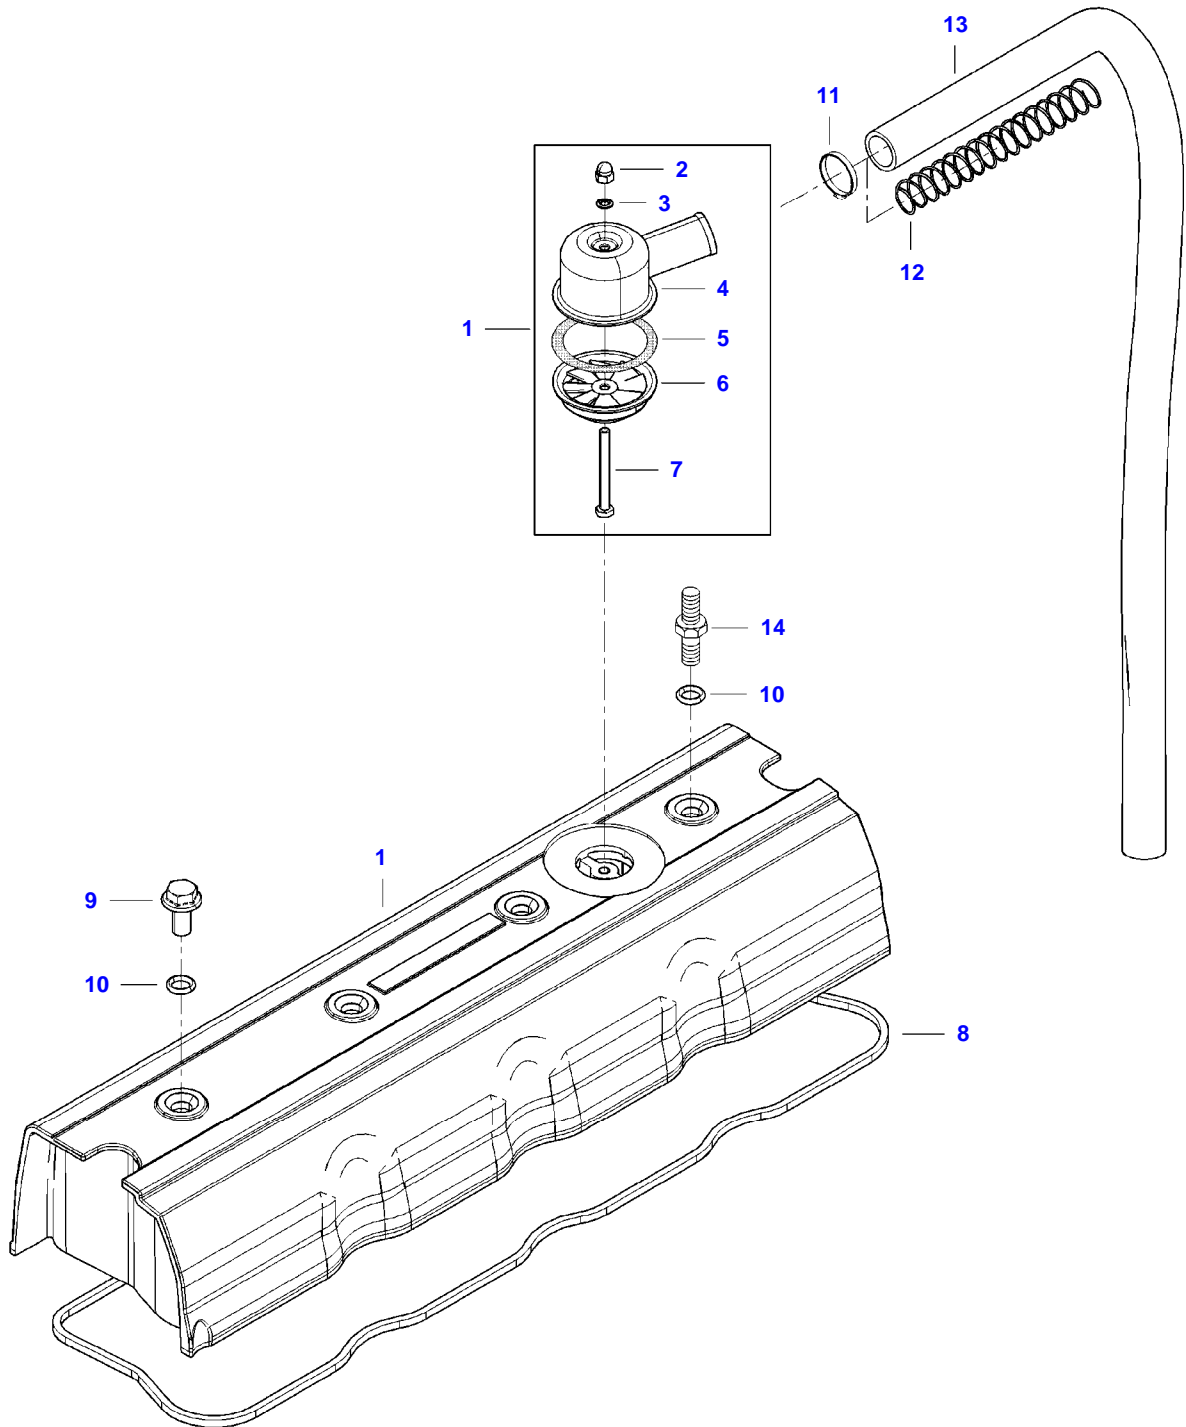

A92L TRACTOR (A72-A92 SERIES)
AP35B3241

AP35B3241

Item	Part Number	Qty	Description Comments
1	V837070461	1	VALVE ROCKER COVER
2	V519600602	1	NUT (1)
3	V836684766	1	SEALING WASHER (1)
4	V837070442	1	BREATHER CAP (1)
5	V836667459	1	GASKET (1)
6	V837070455	1	BREATHER (1)
7	V528801182	1	HEX CAP SCREW (1)
8	V836767244	1	VALVE ROCKER COVER GASKET [A]
9	V540801782	3	HEXAGON FLANGE BOLT
10	V614901030	4	O-RING [A]
11	V602078532	1	HOSE CLIP
12	V837070343	1	SPRING
13	V837070346	1	BREATHER HOSE
14	V836667033	1	STUD BOLT

[A] INCLUDED IN CYLINDER HEAD GASKET KIT 1