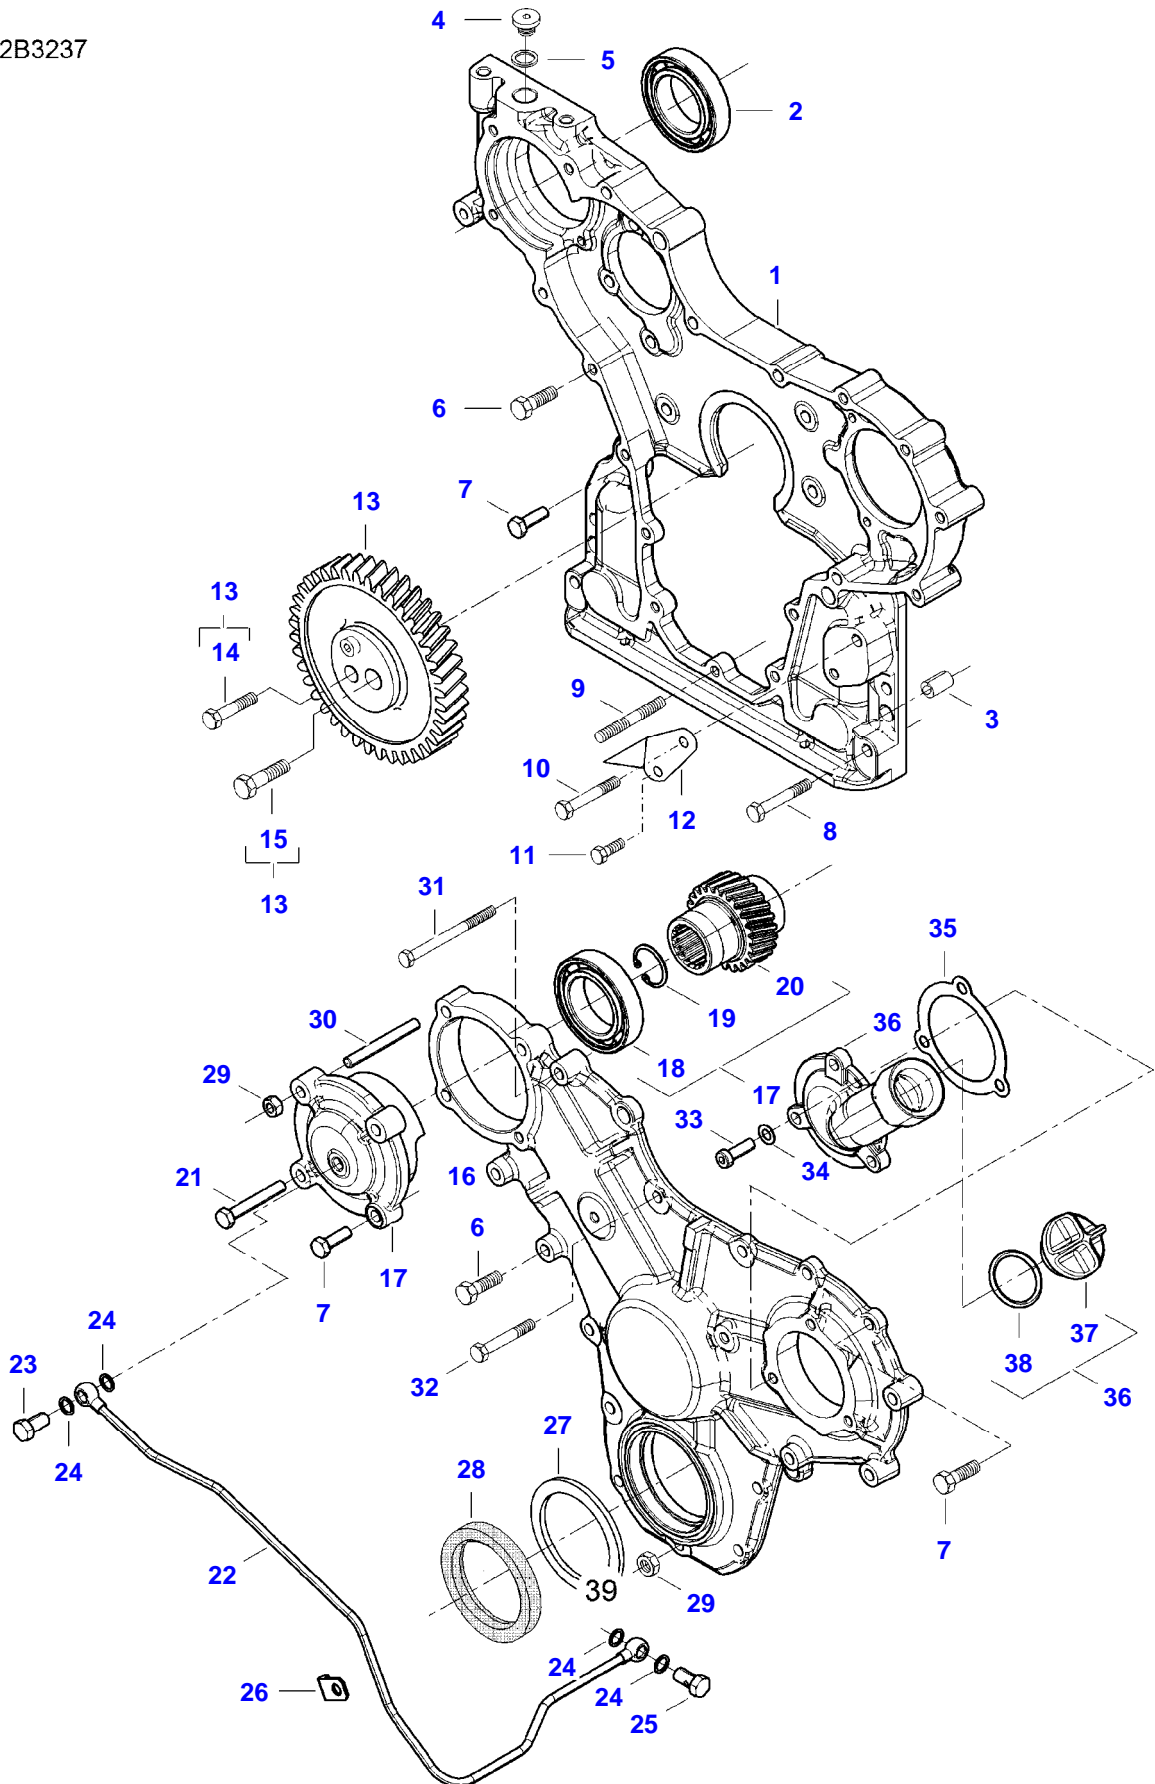

A92L TRACTOR (A72-A92 SERIES)
AP2B3237

AP2B3237

Item	Part Number	Qty	Description Comments
1	V836667948	1	TIMING GEAR CASE
2	V610060096	1	BALL BEARING
3	V598359850	4	PIN
4	V640325018	1	PLUG
5	V615881822	1	SEALING WASHER [B]
6	V528801422	2	HEX CAP SCREW
7	V528801402	18	HEX CAP SCREW
8	V529801442	2	HEX CAP SCREW
9	V546801380	5	STUD BOLT
10	V529801910	1	HEX CAP SCREW
11	V528801362	1	HEX CAP SCREW
12	V836655720	1	TIMING MARK INDICATOR
13	V836673332	1	IDLER GEAR
14	V529801910	1	HEX CAP SCREW (13)
15	V529902720	1	HEX CAP SCREW (13)
16	V836647575	1	GEAR HOUSING FRONT COVER
17	V836666028	1	DRIVE
18	V610060096	1	BALL BEARING (17)
19	V617330031	1	LOCK RING (17)
20	V836122843	1	SHAFT (17)
21	V529801462	2	HEX CAP SCREW
22	V836673122	1	OIL PIPE
23	V836664212	1	BANJO BOLT
24	V615871014	4	SEALING WASHER [B]
25	V640435006	1	BANJO BOLT
26	V836009683	1	RETAINER CLAMP
27	V836129782	1	COVER
28	V836673387	1	SHAFT SEAL
29	V504800800	4	NUT
30	V546801470	1	STUD BOLT
31	V529801502	2	HEX CAP SCREW
32	V529801472	3	HEX CAP SCREW
33	V577904620	3	HEX SOCKET SCREW
34	V500950802	3	SPRING WASHER
35	V836129946	1	GASKET [B]
36	V837086441	1	ENGINE OIL FILL PIPE
37	V836017927	1	CAP (36)
38	V614603540	1	O-RING (36) [B]

[B] INCLUDED IN COMPLETE ENGINE GASKET KIT 2