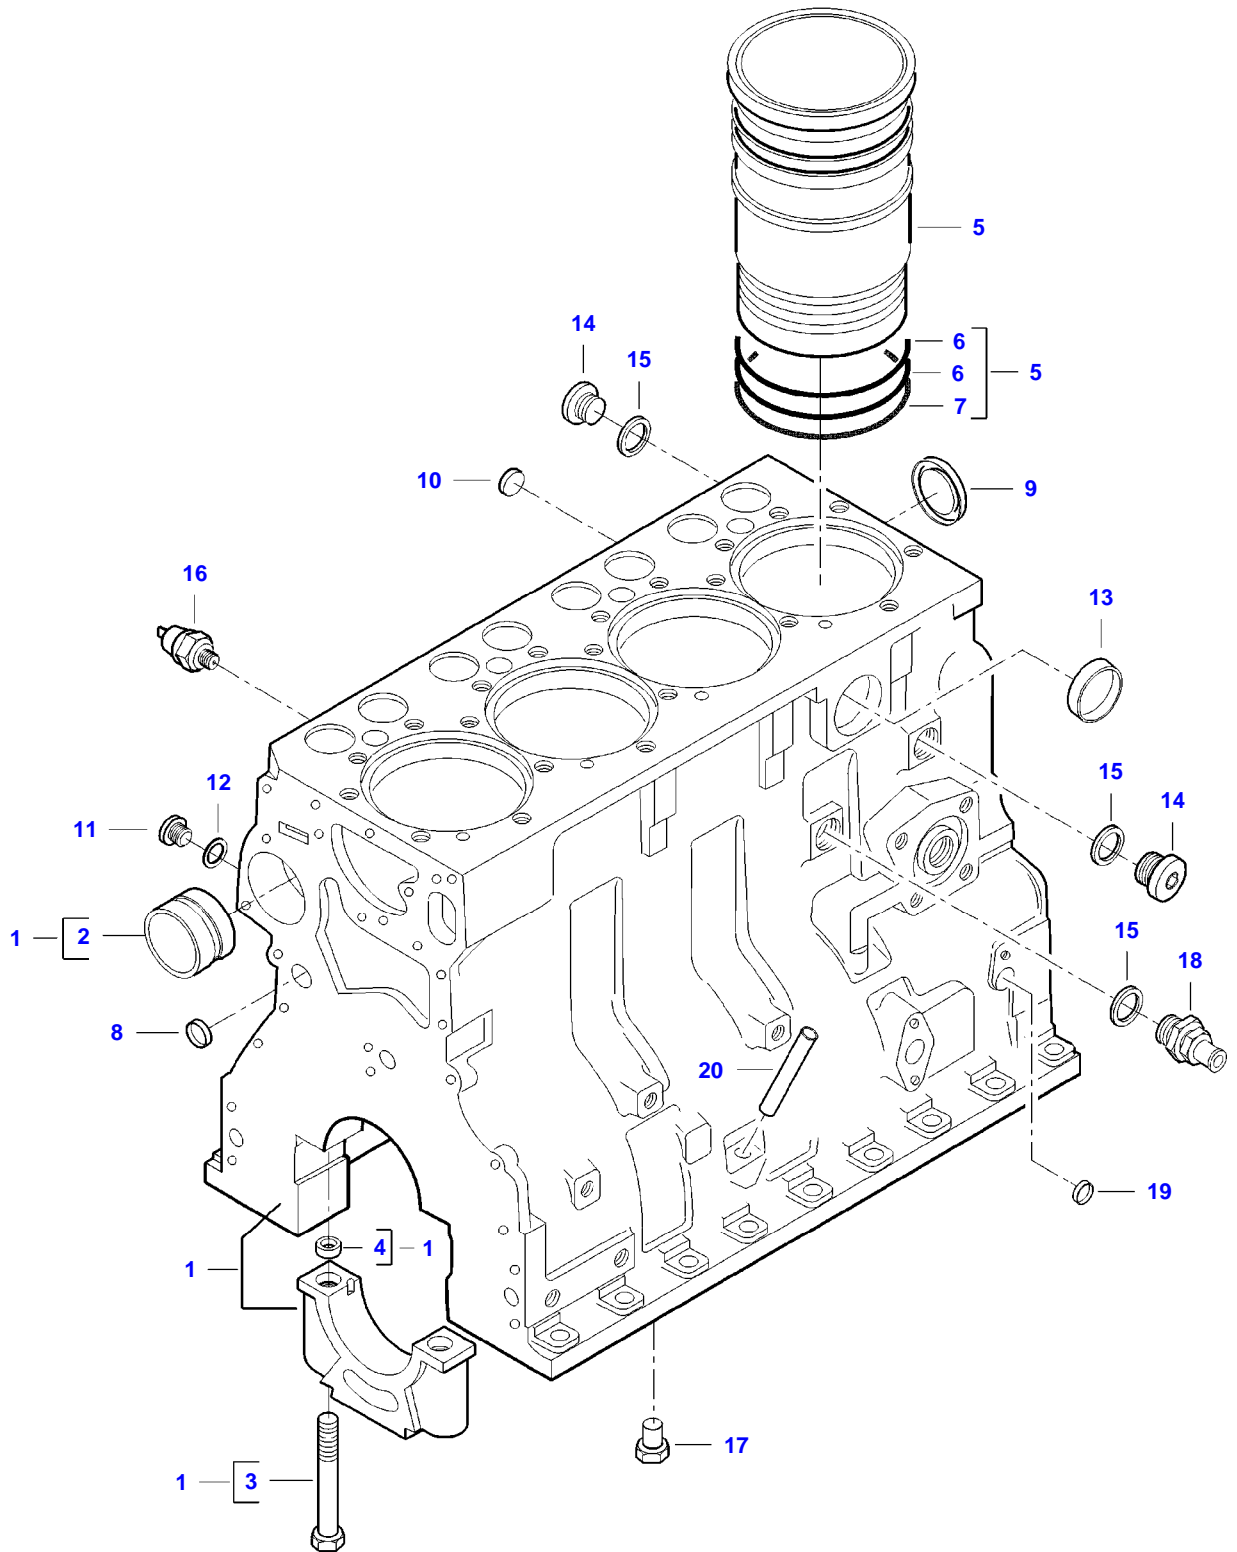

A92L TRACTOR (A72-A92 SERIES)
AP1B3249

AP1B3249

Item	Part Number	Qty	Description Comments	Technical Specification
1	V836773437	1	CYLINDER BLOCK	
2	V836866069	1	CAMSHAFT BEARING BUSHING (1)	
3	V835329030	10	HEX CAP SCREW (1)	
4	V836214478	8	GUIDE SLEEVE (1)	
5	V836673191	4	LINER	D108 MM STD
6	V836647502	8	CYLINDER LINER O-RING (5) [B]	
7	V836647503	4	CYLINDER LINER O-RING (5) [B]	
8	V640016016	4	CUP PLUG	
9	V836529872	1	PLUG	
10	V640016018	2	CUP PLUG	
11	V640325110	4	SCREW PLUG	
12	V615871016	4	SEALING WASHER [B]	
13	V837070396	1	ENGINE BLOCK HEATER	
14	V640325018	2	PLUG	
15	V615881822	4	SEALING WASHER [B]	
16	V887283760	1	PRESSURE SWITCH	
17	V640045112	4	PLUG	
18	V836664377	1	DRAIN VALVE	
19	V640016020	1	CUP PLUG	
20	V836666910	1	OIL DIPSTICK GUIDE PIPE [B] INCLUDED IN COMPLETE ENGINE GASKET KIT 2	

A92L TRACTOR (A72-A92 SERIES)
AP1B3236

AP1B3236

Item	Part Number	Qty	Description Comments	Technical Specification
1	V836773437	1	CYLINDER BLOCK	
2	V836866069	1	CAMSHAFT BEARING BUSHING (1)	
3	V835329030	10	HEX CAP SCREW (1)	
4	V836214478	8	GUIDE SLEEVE (1)	
5	V836673191	4	LINER	D108 MM STD
6	V836647502	8	CYLINDER LINER O-RING (5) [B]	
7	V836647503	4	CYLINDER LINER O-RING (5) [B]	
8	V640016016	4	CUP PLUG	
9	V836529872	1	PLUG	
10	V640016018	2	CUP PLUG	
11	V640325110	4	SCREW PLUG	
12	V615871016	4	SEALING WASHER [B]	
13	V640016040	1	CUP PLUG	
14	V640325018	2	PLUG	
15	V615881822	4	SEALING WASHER [B]	
16	V887283760	1	PRESSURE SWITCH	
17	V640045112	4	PLUG	
18	V836664377	1	DRAIN VALVE	
19	V640016020	1	CUP PLUG	
20	V836666910	1	OIL DIPSTICK GUIDE PIPE [B] INCLUDED IN COMPLETE ENGINE GASKET KIT 2	