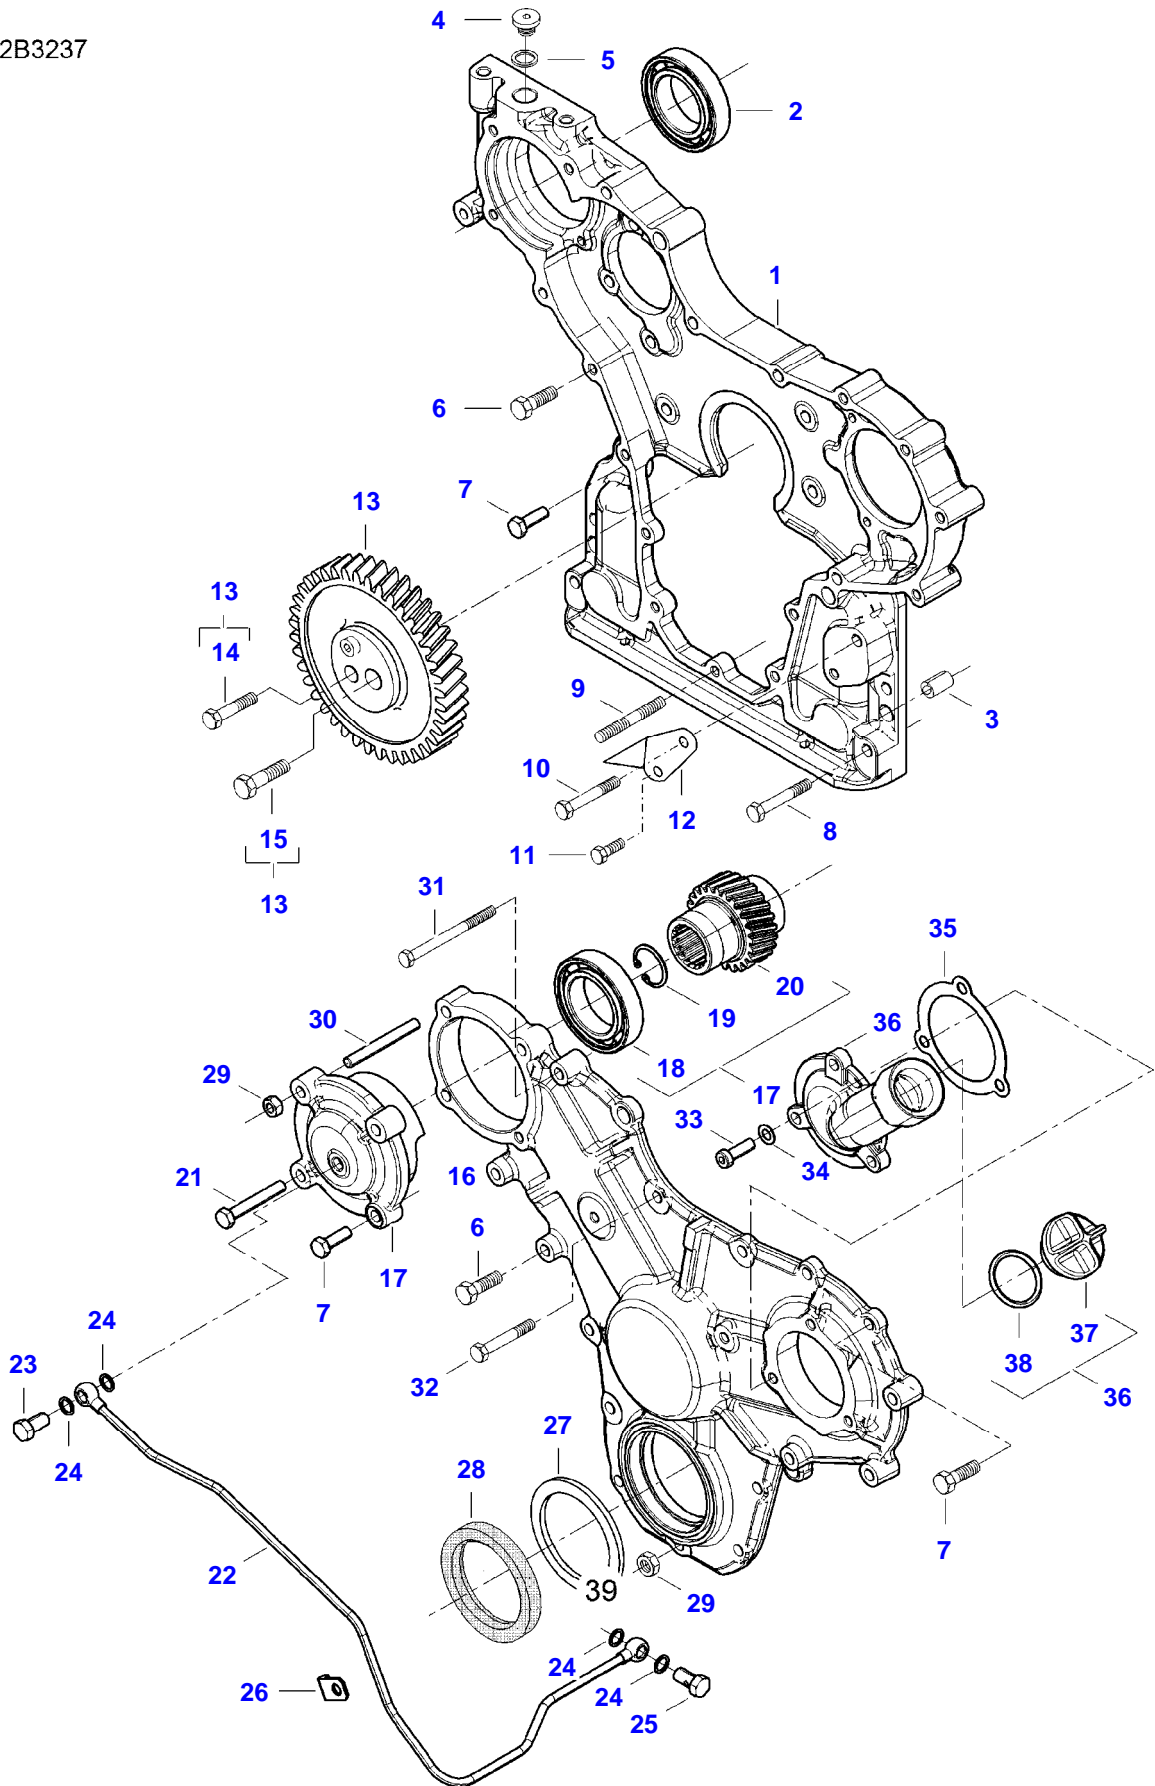

A92 TRACTOR (A72-A92 SERIES)
AP2B3237

AP2B3237

Item	Part Number	Qty	Description Comments
1	V836667948	1	TIMING GEAR CASE
2	V610060096	1	BALL BEARING
3	V598359850	4	PIN
4	V640325018	1	PLUG
5	V615881822	1	SEALING WASHER [B]
6	V528801422	2	HEX CAP SCREW
7	V528801402	18	HEX CAP SCREW
8	V529801442	2	HEX CAP SCREW
9	V546801380	5	STUD BOLT
10	V529801910	1	HEX CAP SCREW
11	V528801362	1	HEX CAP SCREW
12	V836655720	1	TIMING MARK INDICATOR
13	V836673332	1	IDLER GEAR
14	V529801910	1	HEX CAP SCREW (13)
15	V529902720	1	HEX CAP SCREW (13)
16	V836647575	1	GEAR HOUSING FRONT COVER
17	V836666028	1	DRIVE
18	V610060096	1	BALL BEARING (17)
19	V617330031	1	LOCK RING (17)
20	V836122843	1	SHAFT (17)
21	V529801462	2	HEX CAP SCREW
22	V836673122	1	OIL PIPE
23	V836664212	1	BANJO BOLT
24	V615871014	4	SEALING WASHER [B]
25	V640435006	1	BANJO BOLT
26	V836009683	1	RETAINER CLAMP
27	V836129782	1	COVER
28	V836673387	1	SHAFT SEAL
29	V504800800	4	NUT
30	V546801470	1	STUD BOLT
31	V529801502	2	HEX CAP SCREW
32	V529801472	3	HEX CAP SCREW
33	V577904620	3	HEX SOCKET SCREW
34	V500950802	3	SPRING WASHER
35	V836129946	1	GASKET [B]
36	V837086441	1	ENGINE OIL FILL PIPE
37	V836017927	1	CAP (36)
38	V614603540	1	O-RING (36) [B]

[B] INCLUDED IN COMPLETE ENGINE GASKET KIT 2