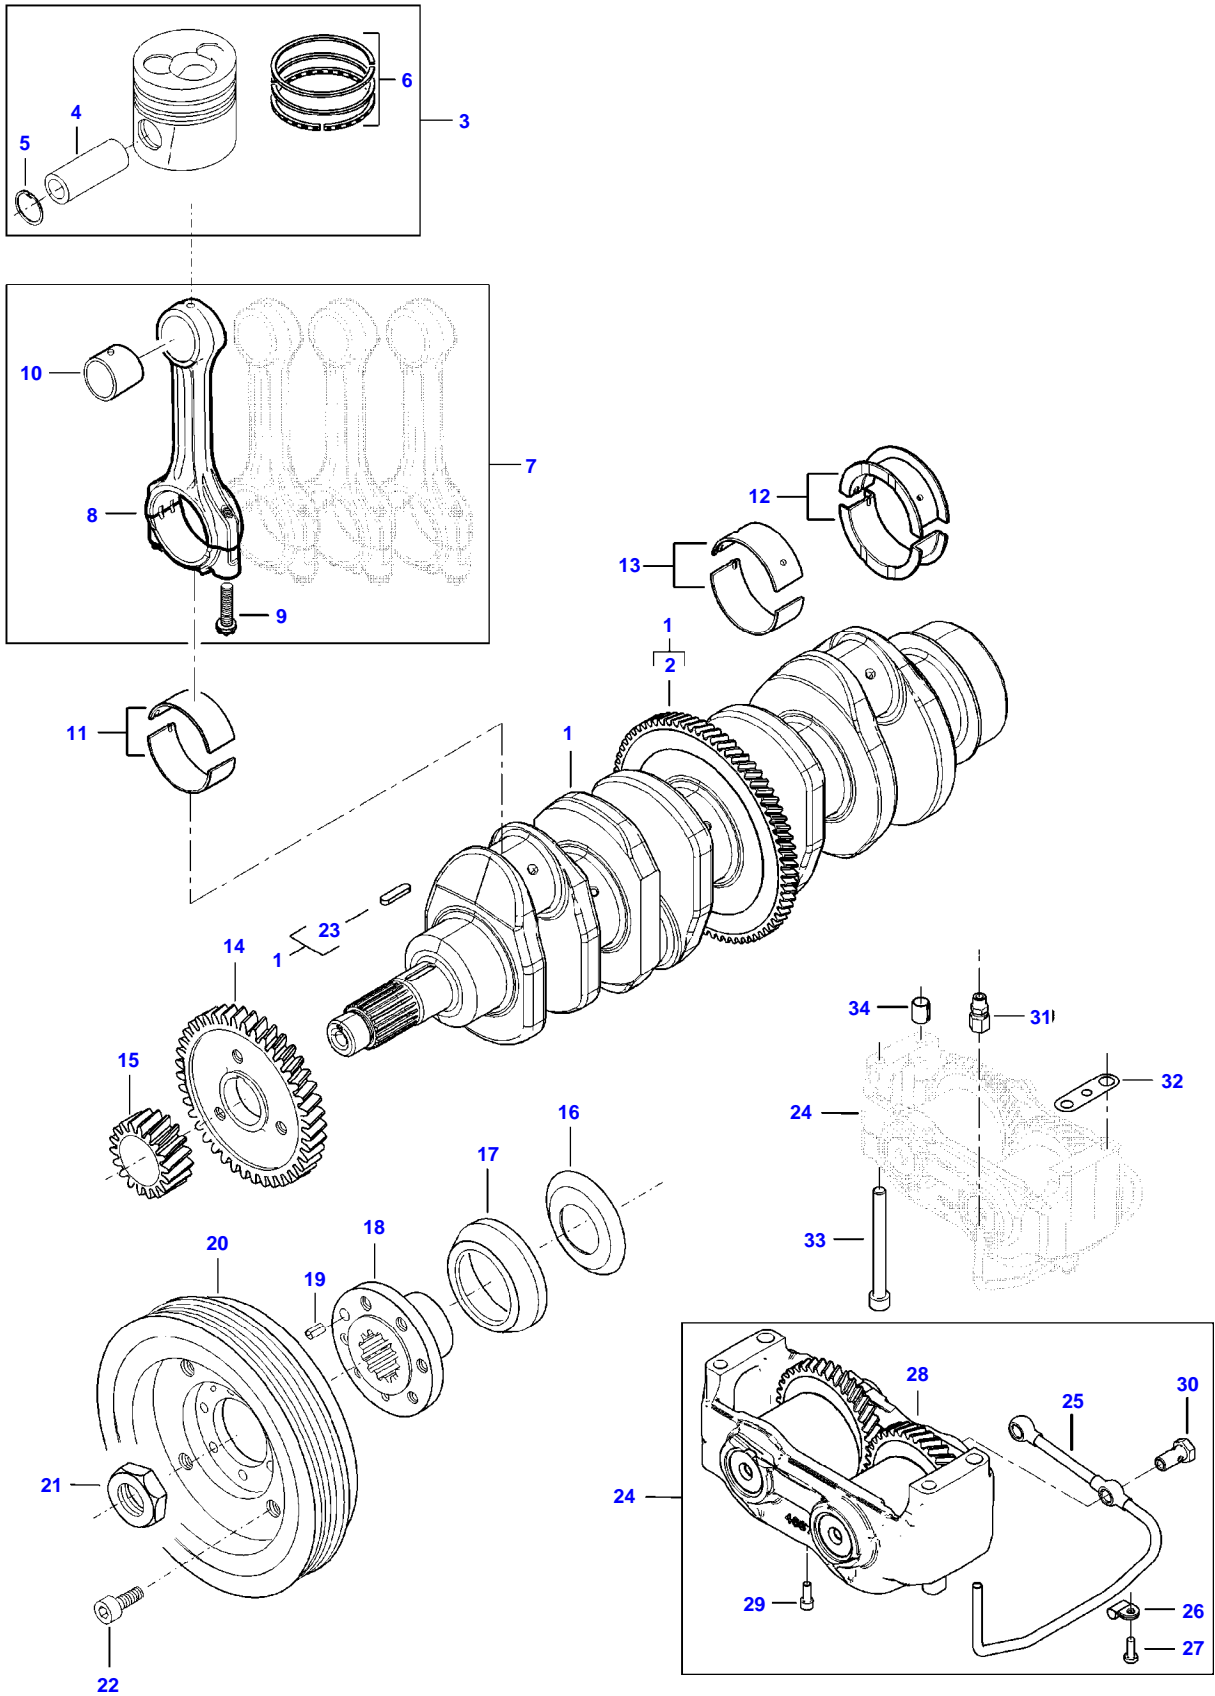

[B] INCLUDED IN COMPLETE ENGINE GASKET KIT 2

A92 TRACTOR (A72-A92 SERIES)
AP3B3238

AP3B3238

Item	Part Number	Qty	Description Comments
1	V836752443	1	FLYWHEEL HOUSING
2	V837091172	1	CRANKSHAFT SEAL [B]
3	V581705440	2	HEX SOCKET SCREW
4	V500951202	6	SPRING WASHER
5	V528702220	14	HEX CAP SCREW
6	V581705030	6	HEX SOCKET SCREW
7	V836007572	1	RUBBER PLUG
8	V836859311	1	PLUG
9	V598359850	2	PIN
10	V546801810	3	STUD BOLT
11	V504601002	3	NUT
12	V836538043	1	FLYWHEEL
13	V836117970	1	STARTER RING (12)
14	V836659527	1	GUIDE SLEEVE
15	V500951002	3	SPRING WASHER
16		1	

SEE PAGE 01-0018

[B] INCLUDED IN COMPLETE ENGINE GASKET KIT 2

A92 TRACTOR (A72-A92 SERIES)
AP4B3239

AP4B3239

Item	Part Number	Qty	Description Comments	Technical Specification
1	V837074344	1	CRANKSHAFT	
2	V836124524	1	GEAR (1)	
3	V836666103	4	PISTON	
4		4	(3)	
5		8	(3)	
6	V836640078	4	PISTON RING KIT (3)	
7	V836740859	1	CONNECTING ROD KIT	
8		4	(7)	
9	V836864141	8	CONNECTING ROD BOLT (7)	
10	V836110646	4	BEARING BUSH (7)	STD
11	V836179781	4	CONROD BEARING	STD
12	V836655514	4	MAIN BEARING	
13	V836679154	1	MAIN BEARING	
14	V836119550	1	GEAR,CRANKSHAFT	
15	V836122840	1	GEAR,CRANKSHAFT	
16	V836129781	1	RING	
17	V836136271	1	SHIELD	
18	V836846463	1	CRANKSHAFT HUB	
19	V595953360	1	PIN	
20	ACW3407790	1	CRANKSHAFT PULLEY	
21	V836647310	1	CRANKSHAFT NUT	
22	V581804602	6	HEX SOCKET SCREW	
23	V836122861	1	KEY (1)	
24	V837084821	1	COUNTERWEIGHT	
25	V836747478	1	OIL PIPE (24)	
26	V602071608	1	RETAINER CLAMP (24)	
27	V528801062	1	HEX CAP SCREW (24)	
28		1	(24)	
29	V581804182	2	HEX SOCKET SCREW (24)	
30	ACW2388530	2	BANJO BOLT (24)	
31	V641016008	1	STRAIGHT FITTING	
32	V836119920		SHIM	
33	V581805172	4	HEX SOCKET SCREW	
34	V598359850	2	PIN	