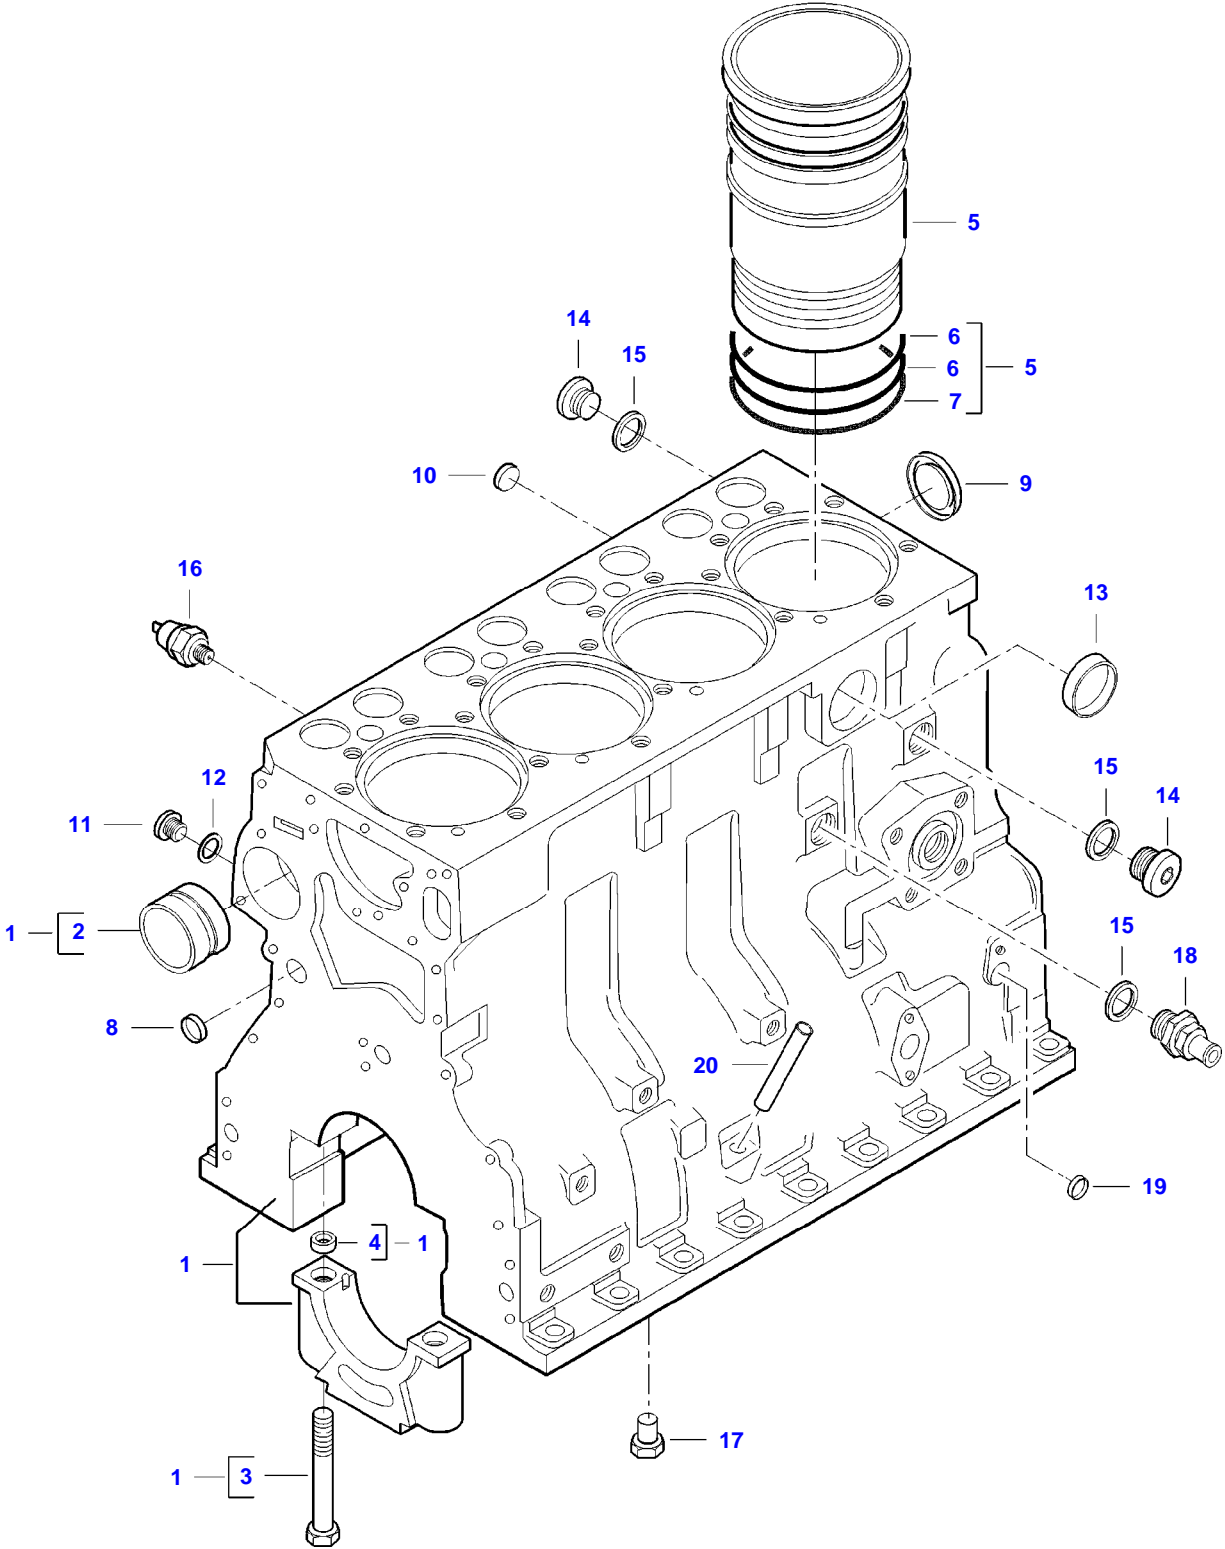

A92 TRACTOR (A72-A92 SERIES)
AP1B3249

AP1B3249

Item	Part Number	Qty	Description Comments	Technical Specification
1	V836773437	1	CYLINDER BLOCK	
2	V836866069	1	CAMSHAFT BEARING BUSHING (1)	
3	V835329030	10	HEX CAP SCREW (1)	
4	V836214478	8	GUIDE SLEEVE (1)	
5	V836673191	4	LINER	D108 MM STD
6	V836647502	8	CYLINDER LINER O-RING (5) [B]	
7	V836647503	4	CYLINDER LINER O-RING (5) [B]	
8	V640016016	4	CUP PLUG	
9	V836529872	1	PLUG	
10	V640016018	2	CUP PLUG	
11	V640325110	4	SCREW PLUG	
12	V615871016	4	SEALING WASHER [B]	
13	V837070396	1	ENGINE BLOCK HEATER	
14	V640325018	2	PLUG	
15	V615881822	4	SEALING WASHER [B]	
16	V887283760	1	PRESSURE SWITCH	
17	V640045112	4	PLUG	
18	V836664377	1	DRAIN VALVE	
19	V640016020	1	CUP PLUG	
20	V836666910	1	OIL DIPSTICK GUIDE PIPE [B] INCLUDED IN COMPLETE ENGINE GASKET KIT 2	

A92 TRACTOR (A72-A92 SERIES)
AP1B3236

AP1B3236

Item	Part Number	Qty	Description Comments	Technical Specification
1	V836773437	1	CYLINDER BLOCK	
2	V836866069	1	CAMSHAFT BEARING BUSHING (1)	
3	V835329030	10	HEX CAP SCREW (1)	
4	V836214478	8	GUIDE SLEEVE (1)	
5	V836673191	4	LINER	D108 MM STD
6	V836647502	8	CYLINDER LINER O-RING (5) [B]	
7	V836647503	4	CYLINDER LINER O-RING (5) [B]	
8	V640016016	4	CUP PLUG	
9	V836529872	1	PLUG	
10	V640016018	2	CUP PLUG	
11	V640325110	4	SCREW PLUG	
12	V615871016	4	SEALING WASHER [B]	
13	V640016040	1	CUP PLUG	
14	V640325018	2	PLUG	
15	V615881822	4	SEALING WASHER [B]	
16	V887283760	1	PRESSURE SWITCH	
17	V640045112	4	PLUG	
18	V836664377	1	DRAIN VALVE	
19	V640016020	1	CUP PLUG	
20	V836666910	1	OIL DIPSTICK GUIDE PIPE [B] INCLUDED IN COMPLETE ENGINE GASKET KIT 2	