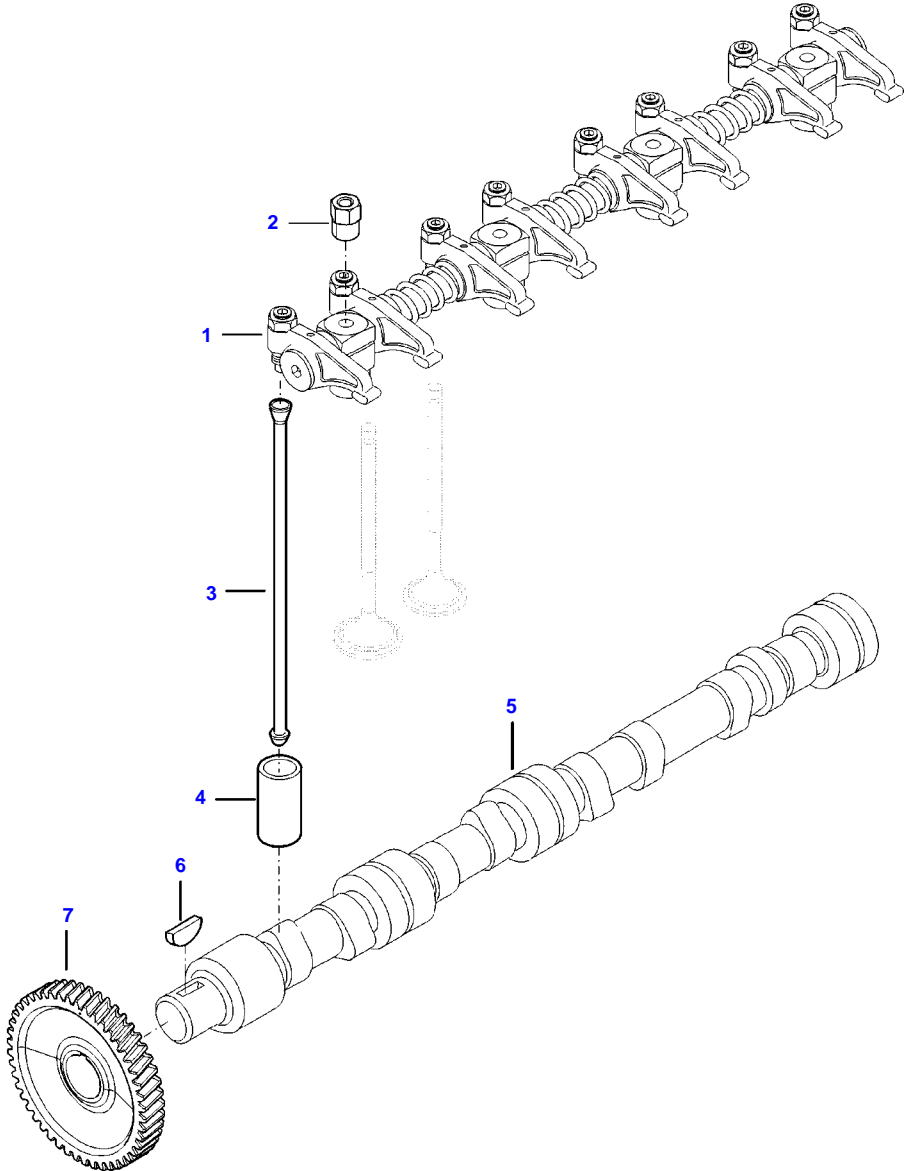

[B] INCLUDED IN COMPLETE ENGINE GASKET KIT 2

A92 TRACTOR (A72-A92 SERIES)
AP3B3238

AP3B3238

Item	Part Number	Qty	Description Comments
1	V836752443	1	FLYWHEEL HOUSING
2	V837091172	1	CRANKSHAFT SEAL [B]
3	V581705440	2	HEX SOCKET SCREW
4	V500951202	6	SPRING WASHER
5	V528702220	14	HEX CAP SCREW
6	V581705030	6	HEX SOCKET SCREW
7	V836007572	1	RUBBER PLUG
8	V836859311	1	PLUG
9	V598359850	2	PIN
10	V546801810	3	STUD BOLT
11	V504601002	3	NUT
12	V836538043	1	FLYWHEEL
13	V836117970	1	STARTER RING (12)
14	V836659527	1	GUIDE SLEEVE
15	V500951002	3	SPRING WASHER
16		1	

SEE PAGE 01-0018

[B] INCLUDED IN COMPLETE ENGINE GASKET KIT 2

A92 TRACTOR (A72-A92 SERIES)
AP4B3239

AP4B3239

Item	Part Number	Qty	Description Comments	Technical Specification
1	V837074344	1	CRANKSHAFT	
2	V836124524	1	GEAR (1)	
3	V836666103	4	PISTON	
4		4	(3)	
5		8	(3)	
6	V836640078	4	PISTON RING KIT (3)	
7	V836740859	1	CONNECTING ROD KIT	
8		4	(7)	
9	V836864141	8	CONNECTING ROD BOLT (7)	
10	V836110646	4	BEARING BUSH (7)	STD
11	V836179781	4	CONROD BEARING	STD
12	V836655514	4	MAIN BEARING	
13	V836679154	1	MAIN BEARING	
14	V836119550	1	GEAR,CRANKSHAFT	
15	V836122840	1	GEAR,CRANKSHAFT	
16	V836129781	1	RING	
17	V836136271	1	SHIELD	
18	V836846463	1	CRANKSHAFT HUB	
19	V595953360	1	PIN	
20	ACW3407790	1	CRANKSHAFT PULLEY	
21	V836647310	1	CRANKSHAFT NUT	
22	V581804602	6	HEX SOCKET SCREW	
23	V836122861	1	KEY (1)	
24	V837084821	1	COUNTERWEIGHT	
25	V836747478	1	OIL PIPE (24)	
26	V602071608	1	RETAINER CLAMP (24)	
27	V528801062	1	HEX CAP SCREW (24)	
28		1	(24)	
29	V581804182	2	HEX SOCKET SCREW (24)	
30	ACW2388530	2	BANJO BOLT (24)	
31	V641016008	1	STRAIGHT FITTING	
32	V836119920		SHIM	
33	V581805172	4	HEX SOCKET SCREW	
34	V598359850	2	PIN	

A92 TRACTOR (A72-A92 SERIES)
AP5C2102

AP5C2102

Item	Part Number	Qty	Description Comments
1	V836767044	1	ROCKER SHAFT ASM
2	V836655406	4	SLEEVE NUT
3	V837084414	8	PUSHROD
4	V836014264	8	TAPPET
5	V836773053	1	CAMSHAFT
6	V603305760	1	WOODRUFF KEY
7	V836646389	1	GEAR,CAMSHAFT