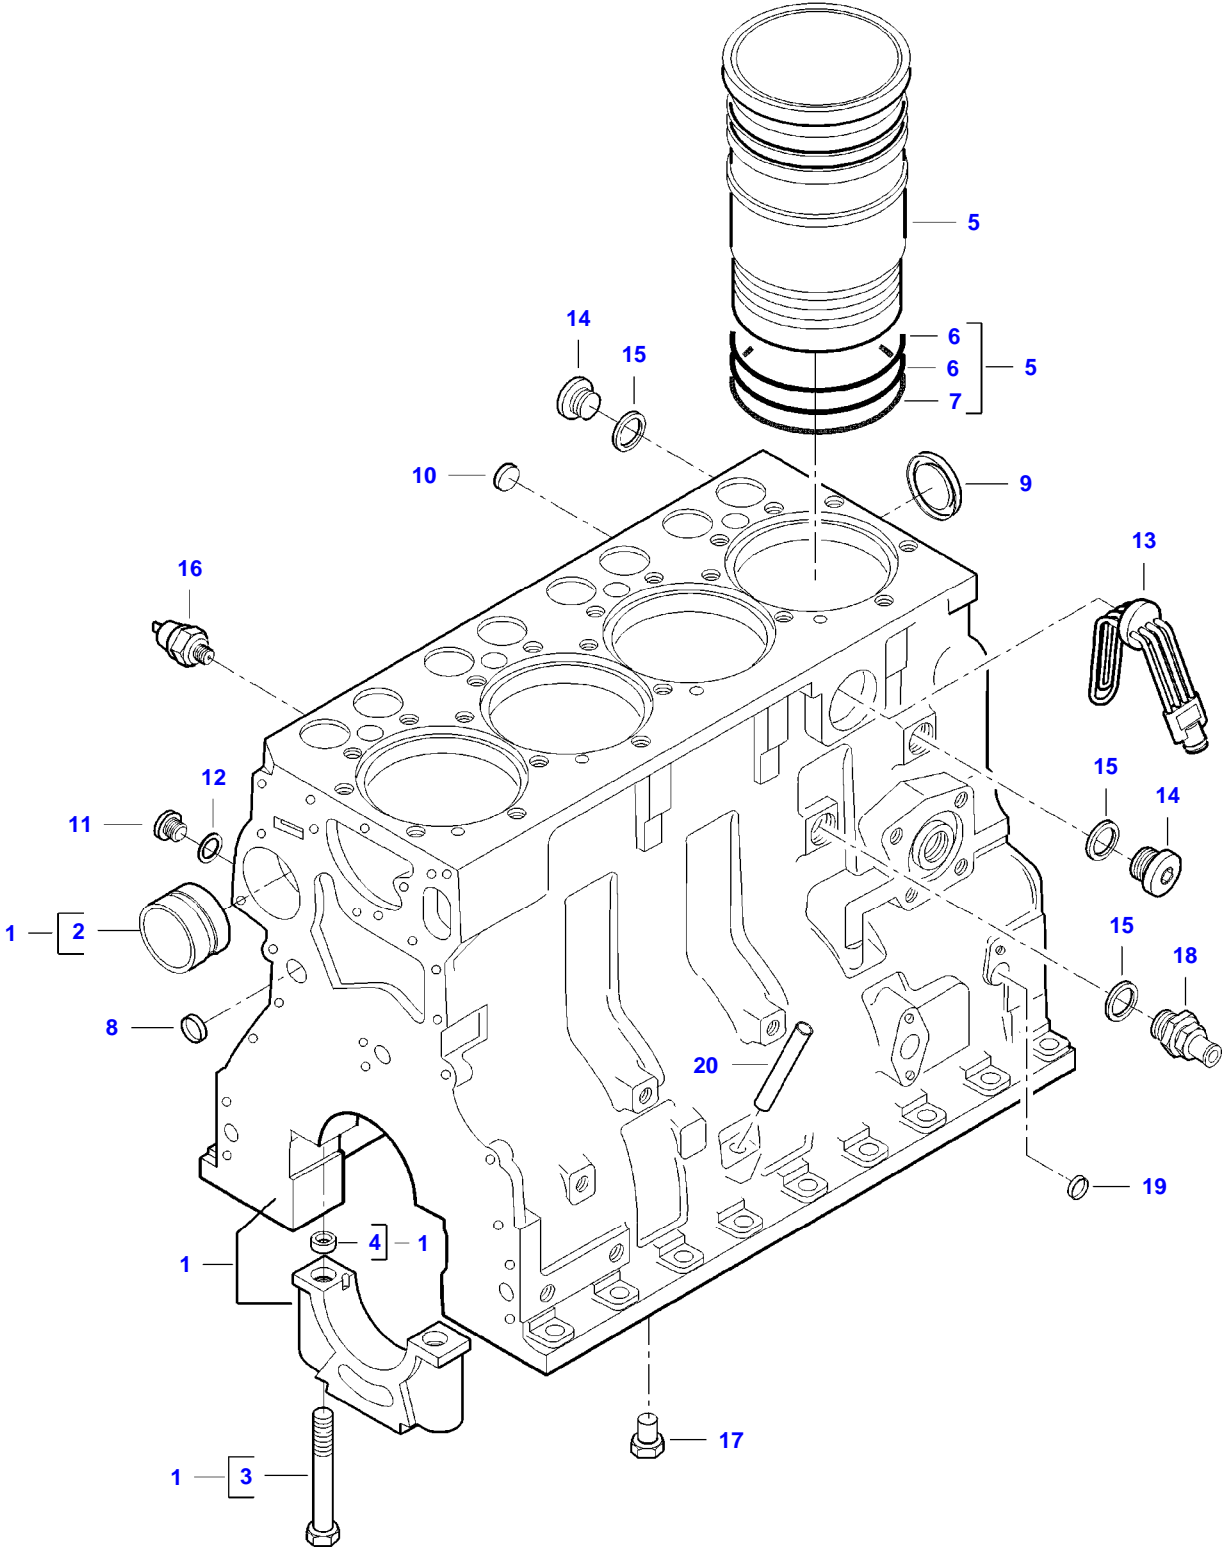

A92 TRACTOR (A72-A92 SERIES)
AP1B3249

AP1B3249

Item	Part Number	Qty	Description Comments	Technical Specification
1	V836773437	1	CYLINDER BLOCK	
2	V836866069	1	CAMSHAFT BEARING BUSHING (1)	
3	V835329030	10	HEX CAP SCREW (1)	
4	V836214478	8	GUIDE SLEEVE (1)	
5	V836673191	4	LINER	D108 MM STD
6	V836647502	8	CYLINDER LINER O-RING (5) [B]	
7	V836647503	4	CYLINDER LINER O-RING (5) [B]	
8	V640016016	4	CUP PLUG	
9	V836529872	1	PLUG	
10	V640016018	2	CUP PLUG	
11	V640325110	4	SCREW PLUG	
12	V615871016	4	SEALING WASHER [B]	
13	V837070396	1	ENGINE BLOCK HEATER	
14	V640325018	2	PLUG	
15	V615881822	4	SEALING WASHER [B]	
16	V887283760	1	PRESSURE SWITCH	
17	V640045112	4	PLUG	
18	V836664377	1	DRAIN VALVE	
19	V640016020	1	CUP PLUG	
20	V836666910	1	OIL DIPSTICK GUIDE PIPE [B] INCLUDED IN COMPLETE ENGINE GASKET KIT 2	

A92 TRACTOR (A72-A92 SERIES)
AP1B3236

AP1B3236

Item	Part Number	Qty	Description Comments	Technical Specification
1	V836773437	1	CYLINDER BLOCK	
2	V836866069	1	CAMSHAFT BEARING BUSHING (1)	
3	V835329030	10	HEX CAP SCREW (1)	
4	V836214478	8	GUIDE SLEEVE (1)	
5	V836673191	4	LINER	D108 MM STD
6	V836647502	8	CYLINDER LINER O-RING (5) [B]	
7	V836647503	4	CYLINDER LINER O-RING (5) [B]	
8	V640016016	4	CUP PLUG	
9	V836529872	1	PLUG	
10	V640016018	2	CUP PLUG	
11	V640325110	4	SCREW PLUG	
12	V615871016	4	SEALING WASHER [B]	
13	V640016040	1	CUP PLUG	
14	V640325018	2	PLUG	
15	V615881822	4	SEALING WASHER [B]	
16	V887283760	1	PRESSURE SWITCH	
17	V640045112	4	PLUG	
18	V836664377	1	DRAIN VALVE	
19	V640016020	1	CUP PLUG	
20	V836666910	1	OIL DIPSTICK GUIDE PIPE [B] INCLUDED IN COMPLETE ENGINE GASKET KIT 2	