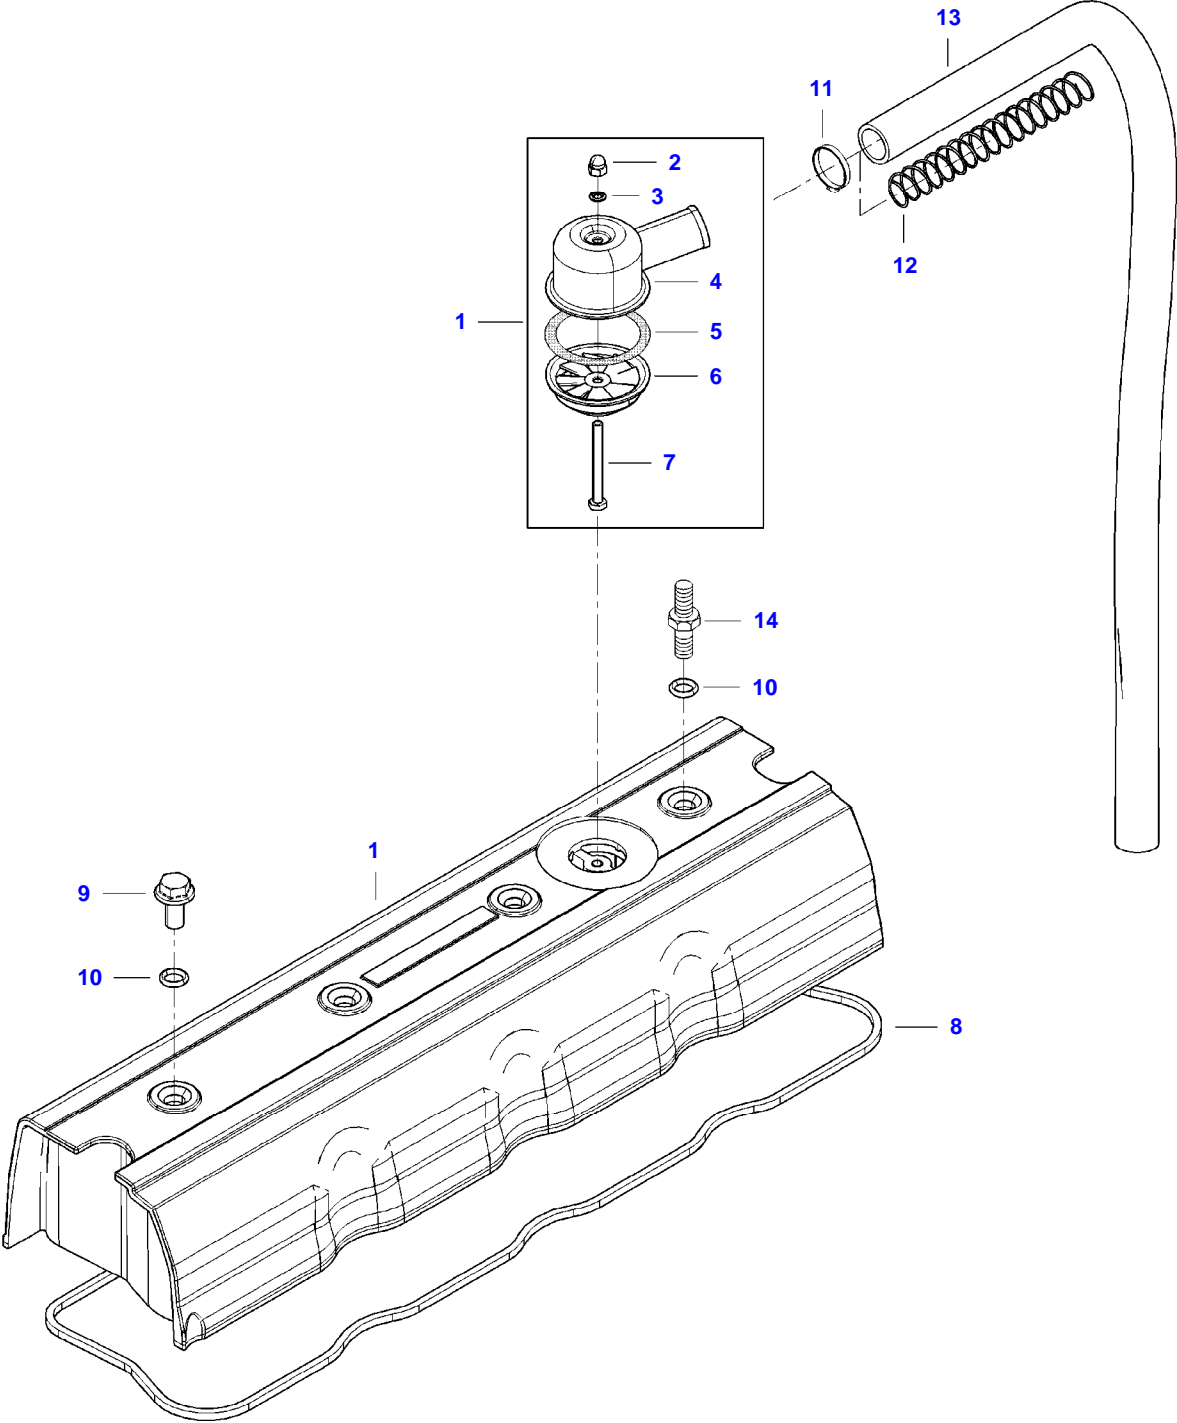

A92 TRACTOR (A72-A92 SERIES)
AP35B3241

AP35B3241

Item	Part Number	Qty	Description Comments
1	V837070461	1	VALVE ROCKER COVER
2	V519600602	1	NUT (1)
3	V836684766	1	SEALING WASHER (1)
4	V837070442	1	BREATHER CAP (1)
5	V836667459	1	GASKET (1)
6	V837070455	1	BREATHER (1)
7	V528801182	1	HEX CAP SCREW (1)
8	V836767244	1	VALVE ROCKER COVER GASKET [A]
9	V540801782	3	HEXAGON FLANGE BOLT
10	V614901030	4	O-RING [A]
11	V602078532	1	HOSE CLIP
12	V837070343	1	SPRING
13	V837070346	1	BREATHER HOSE
14	V836667033	1	STUD BOLT

[A] INCLUDED IN CYLINDER HEAD GASKET KIT 1