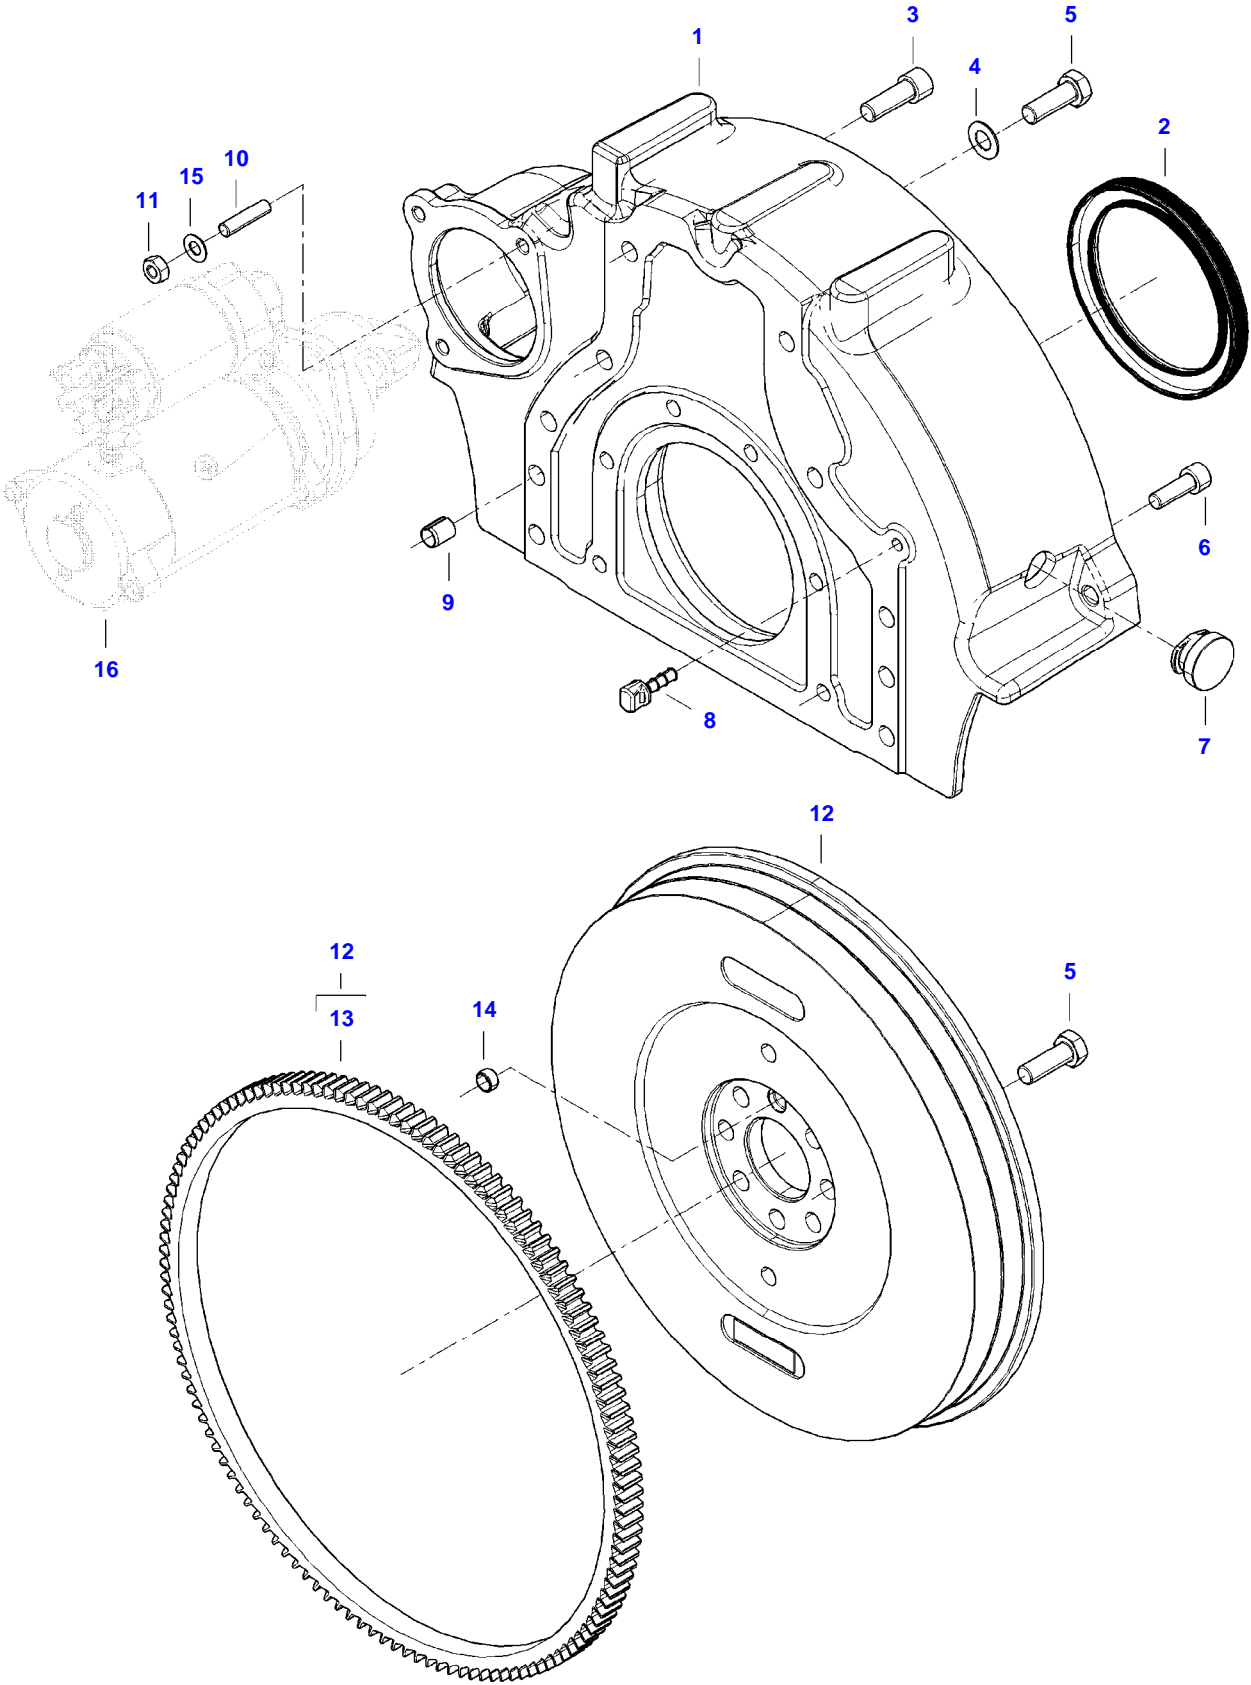

A92 TRACTOR (A72-A92 SERIES)
AP3B3238

AP3B3238

Item	Part Number	Qty	Description Comments
1	V836752443	1	FLYWHEEL HOUSING
2	V837091172	1	CRANKSHAFT SEAL [B]
3	V581705440	2	HEX SOCKET SCREW
4	V500951202	6	SPRING WASHER
5	V528702220	14	HEX CAP SCREW
6	V581705030	6	HEX SOCKET SCREW
7	V836007572	1	RUBBER PLUG
8	V836859311	1	PLUG
9	V598359850	2	PIN
10	V546801810	3	STUD BOLT
11	V504601002	3	NUT
12	V836538043	1	FLYWHEEL
13	V836117970	1	STARTER RING (12)
14	V836659527	1	GUIDE SLEEVE
15	V500951002	3	SPRING WASHER
16		1	

SEE PAGE 01-0018

[B] INCLUDED IN COMPLETE ENGINE GASKET KIT 2