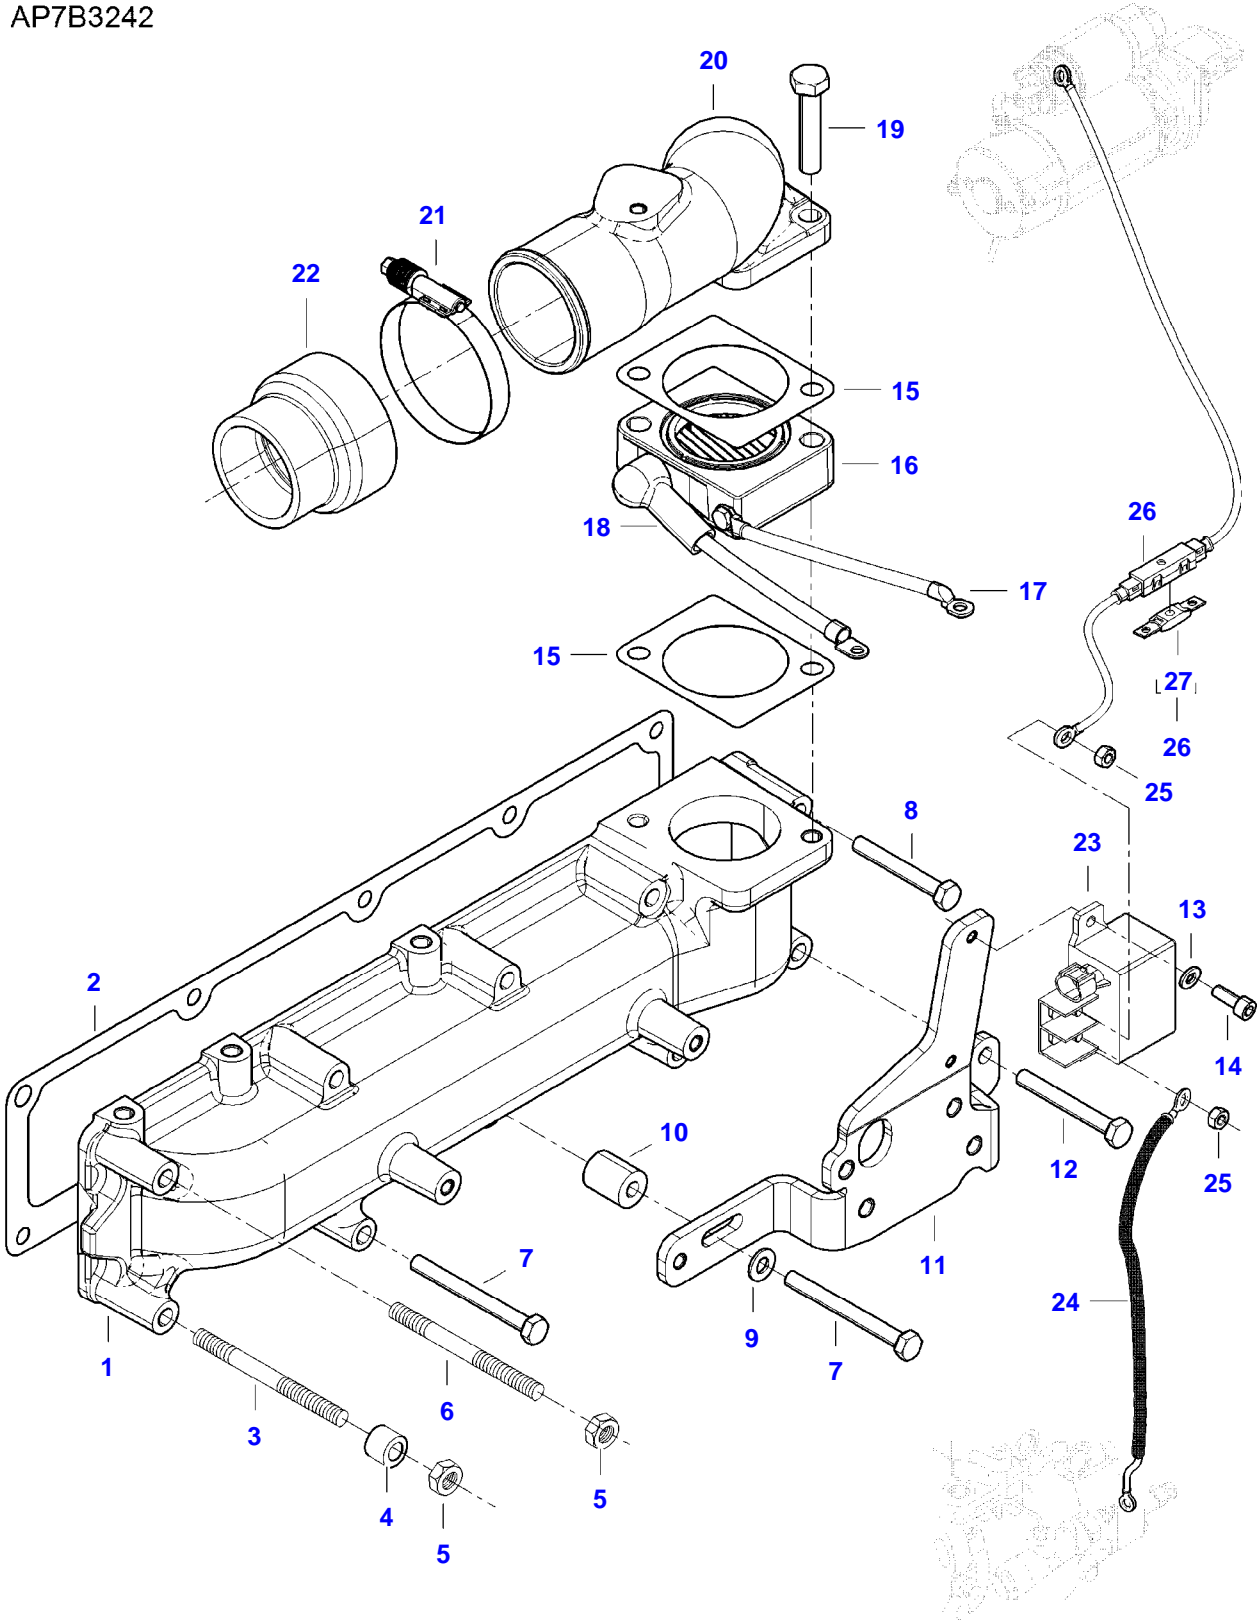

A92 TRACTOR (A72-A92 SERIES)
AP7B3242

AP7B3242

Item	Part Number	Qty	Description Comments
1	V837070298	1	INTAKE MANIFOLD
2	V836747595	1	INTAKE MANIFOLD GASKET [A]
3	V546801500	1	STUD BOLT
4	V836128220	1	SPACER PIECE
5	V504800800	2	NUT
6	V546801492	1	STUD BOLT
7	V529801512	2	HEX CAP SCREW
8	V529801472	4	HEX CAP SCREW
9	V500150842	1	WASHER
10	V836652095	1	SPACER PIECE
11	V836673084	1	BRACKET
12	V529801482	1	HEX CAP SCREW
13	V500150642	2	WASHER
14	V581804182	2	HEX SOCKET SCREW
15	V836666074	2	GASKET [A]
16	V836674519	1	INTAKE AIR PREHEATER
17	V836767085	1	GROUND WIRE (16)
18	V836866713	1	WIRE (16)
19	V529801852	2	HEX CAP SCREW
20	V836673185	1	PIPE
21	V602094575	1	HOSE CLIP
22	V836647654	1	RUBBER HOSE
23	V837069047	1	RELAY
24	V836673373	1	WIRE
25	V504600602	2	NUT
26	V837070053	1	WIRE
27	V836662501	1	FUSE (26)

[A] INCLUDED IN CYLINDER HEAD GASKET KIT 1