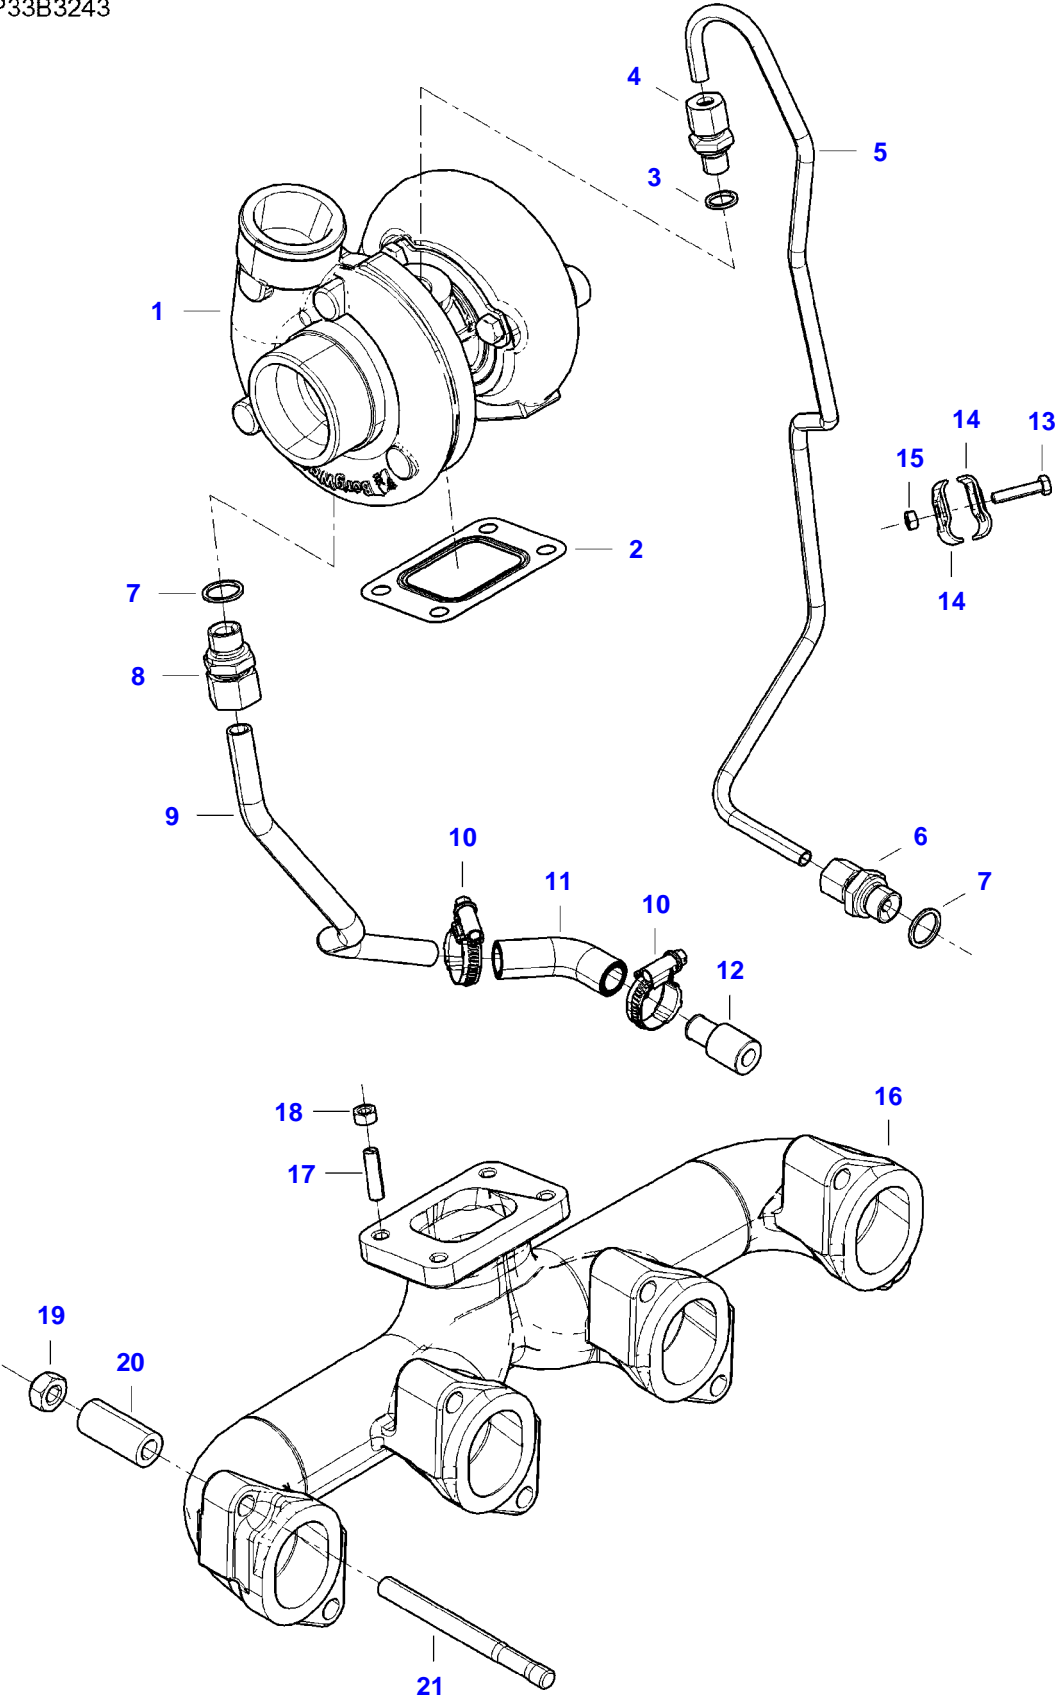

SEE PAGE 01-0018

[B] INCLUDED IN COMPLETE ENGINE GASKET KIT 2

A92 TRACTOR (A72-A92 SERIES)
AP4B3239

AP4B3239

Item	Part Number	Qty	Description Comments	Technical Specification
1	V837074344	1	CRANKSHAFT	
2	V836124524	1	GEAR (1)	
3	V836666103	4	PISTON	
4		4	(3)	
5		8	(3)	
6	V836640078	4	PISTON RING KIT (3)	
7	V836740859	1	CONNECTING ROD KIT	
8		4	(7)	
9	V836864141	8	CONNECTING ROD BOLT (7)	
10	V836110646	4	BEARING BUSH (7)	STD
11	V836179781	4	CONROD BEARING	STD
12	V836655514	4	MAIN BEARING	
13	V836679154	1	MAIN BEARING	
14	V836119550	1	GEAR,CRANKSHAFT	
15	V836122840	1	GEAR,CRANKSHAFT	
16	V836129781	1	RING	
17	V836136271	1	SHIELD	
18	V836846463	1	CRANKSHAFT HUB	
19	V595953360	1	PIN	
20	ACW3407790	1	CRANKSHAFT PULLEY	
21	V836647310	1	CRANKSHAFT NUT	
22	V581804602	6	HEX SOCKET SCREW	
23	V836122861	1	KEY (1)	
24	V837084821	1	COUNTERWEIGHT	
25	V836747478	1	OIL PIPE (24)	
26	V602071608	1	RETAINER CLAMP (24)	
27	V528801062	1	HEX CAP SCREW (24)	
28		1	(24)	
29	V581804182	2	HEX SOCKET SCREW (24)	
30	ACW2388530	2	BANJO BOLT (24)	
31	V641016008	1	STRAIGHT FITTING	
32	V836119920		SHIM	
33	V581805172	4	HEX SOCKET SCREW	
34	V598359850	2	PIN	

Thank you so much for reading

A92 TRACTOR (A72-A92 SERIES)
AP33B3243

AP33B3243

Item	Part Number	Qty	Description Comments
1	V836759238	1	TURBOCHARGER
2	V836784847	1	GASKET [A]
3	V615881216	1	SEALING WASHER [A]
4	V641086008	1	STRAIGHT FITTING
5	V836773334	1	TURBOCHARGER LUBRICATION OIL PIPE
6	V641876008	1	STRAIGHT FITTING
7	V615881620	2	SEALING WASHER [A]
8	V641086012	1	STRAIGHT FITTING
9	V836766668	1	TURBOCHARGER LUBRICATION OIL PIPE
10	ACW1366940	2	HOSE CLIP
11	ACW2345520	1	RUBBER ELBOW
12	V836747650	1	PIPE
13	V528800802	1	HEX CAP SCREW
14	V836647217	2	BAND
15	V504600502	1	NUT
16	V836767614	1	EXHAUST MANIFOLD
17	V546801380	4	STUD BOLT
18	V504800800	4	NUT
19	V513601002	8	NUT
20	V836652803	8	SPACER PIECE
21	V836859188	8	STUD BOLT