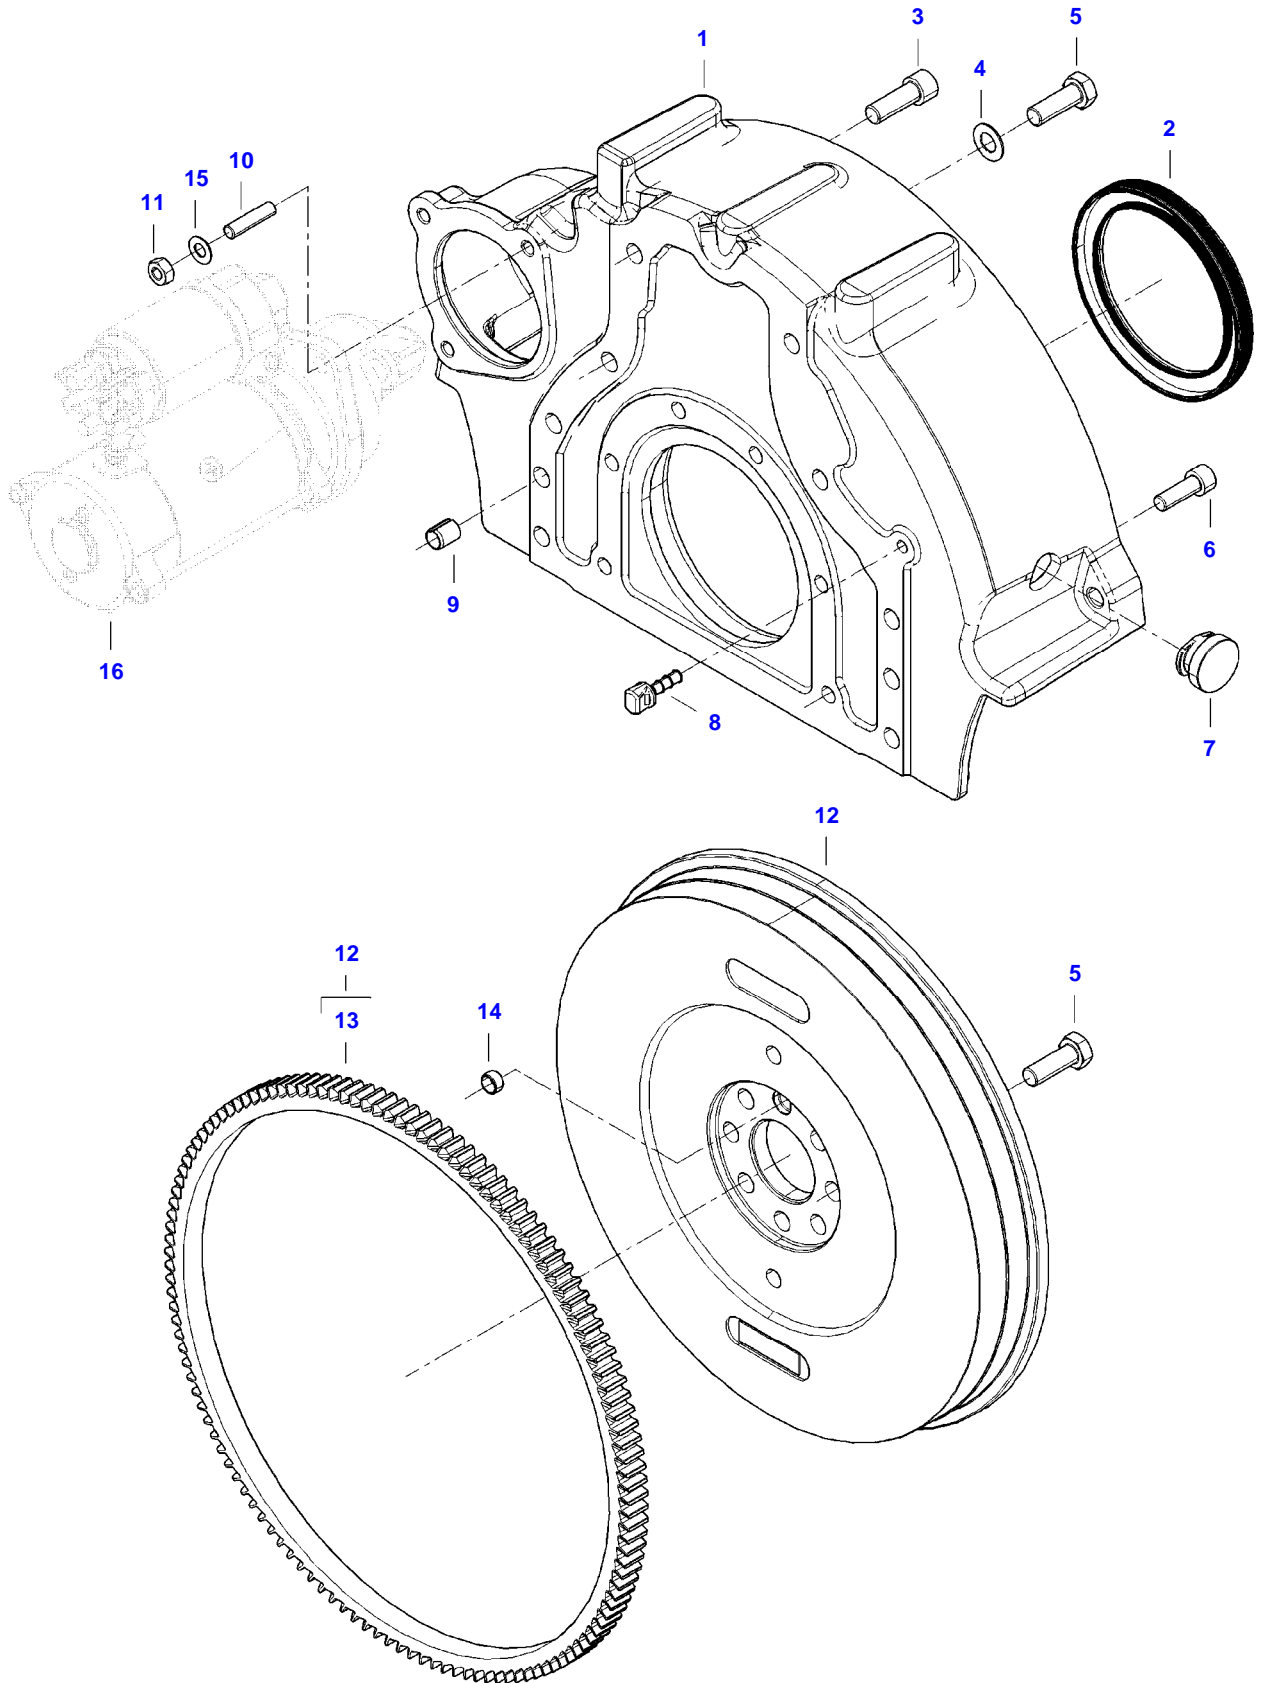

Item	Part Number	Qty	Description Comments
1	V836667948	1	TIMING GEAR CASE
2	V610060096	1	BALL BEARING
3	V598359850	4	PIN
4	V640325018	1	PLUG
5	V615881822	1	SEALING WASHER [B]
6	V528801422	2	HEX CAP SCREW
7	V528801402	18	HEX CAP SCREW
8	V529801442	2	HEX CAP SCREW
9	V546801380	5	STUD BOLT
10	V529801910	1	HEX CAP SCREW
11	V528801362	1	HEX CAP SCREW
12	V836655720	1	TIMING MARK INDICATOR
13	V836673332	1	IDLER GEAR
14	V529801910	1	HEX CAP SCREW (13)
15	V529902720	1	HEX CAP SCREW (13)
16	V836647575	1	GEAR HOUSING FRONT COVER
17	V836666028	1	DRIVE
18	V610060096	1	BALL BEARING (17)
19	V617330031	1	LOCK RING (17)
20	V836122843	1	SHAFT (17)
21	V529801462	2	HEX CAP SCREW
22	V836673122	1	OIL PIPE
23	V836664212	1	BANJO BOLT
24	V615871014	4	SEALING WASHER [B]
25	V640435006	1	BANJO BOLT
26	V836009683	1	RETAINER CLAMP
27	V836129782	1	COVER
28	V836673387	1	SHAFT SEAL
29	V504800800	4	NUT
30	V546801470	1	STUD BOLT
31	V529801502	2	HEX CAP SCREW
32	V529801472	3	HEX CAP SCREW
33	V577904620	3	HEX SOCKET SCREW
34	V500950802	3	SPRING WASHER
35	V836129946	1	GASKET [B]
36	V837086441	1	ENGINE OIL FILL PIPE
37	V836017927	1	CAP (36)
38	V614603540	1	O-RING (36) [B]

[B] INCLUDED IN COMPLETE ENGINE GASKET KIT 2

A82L TRACTOR (A72-A92 SERIES)
AP3B3238

AP3B3238