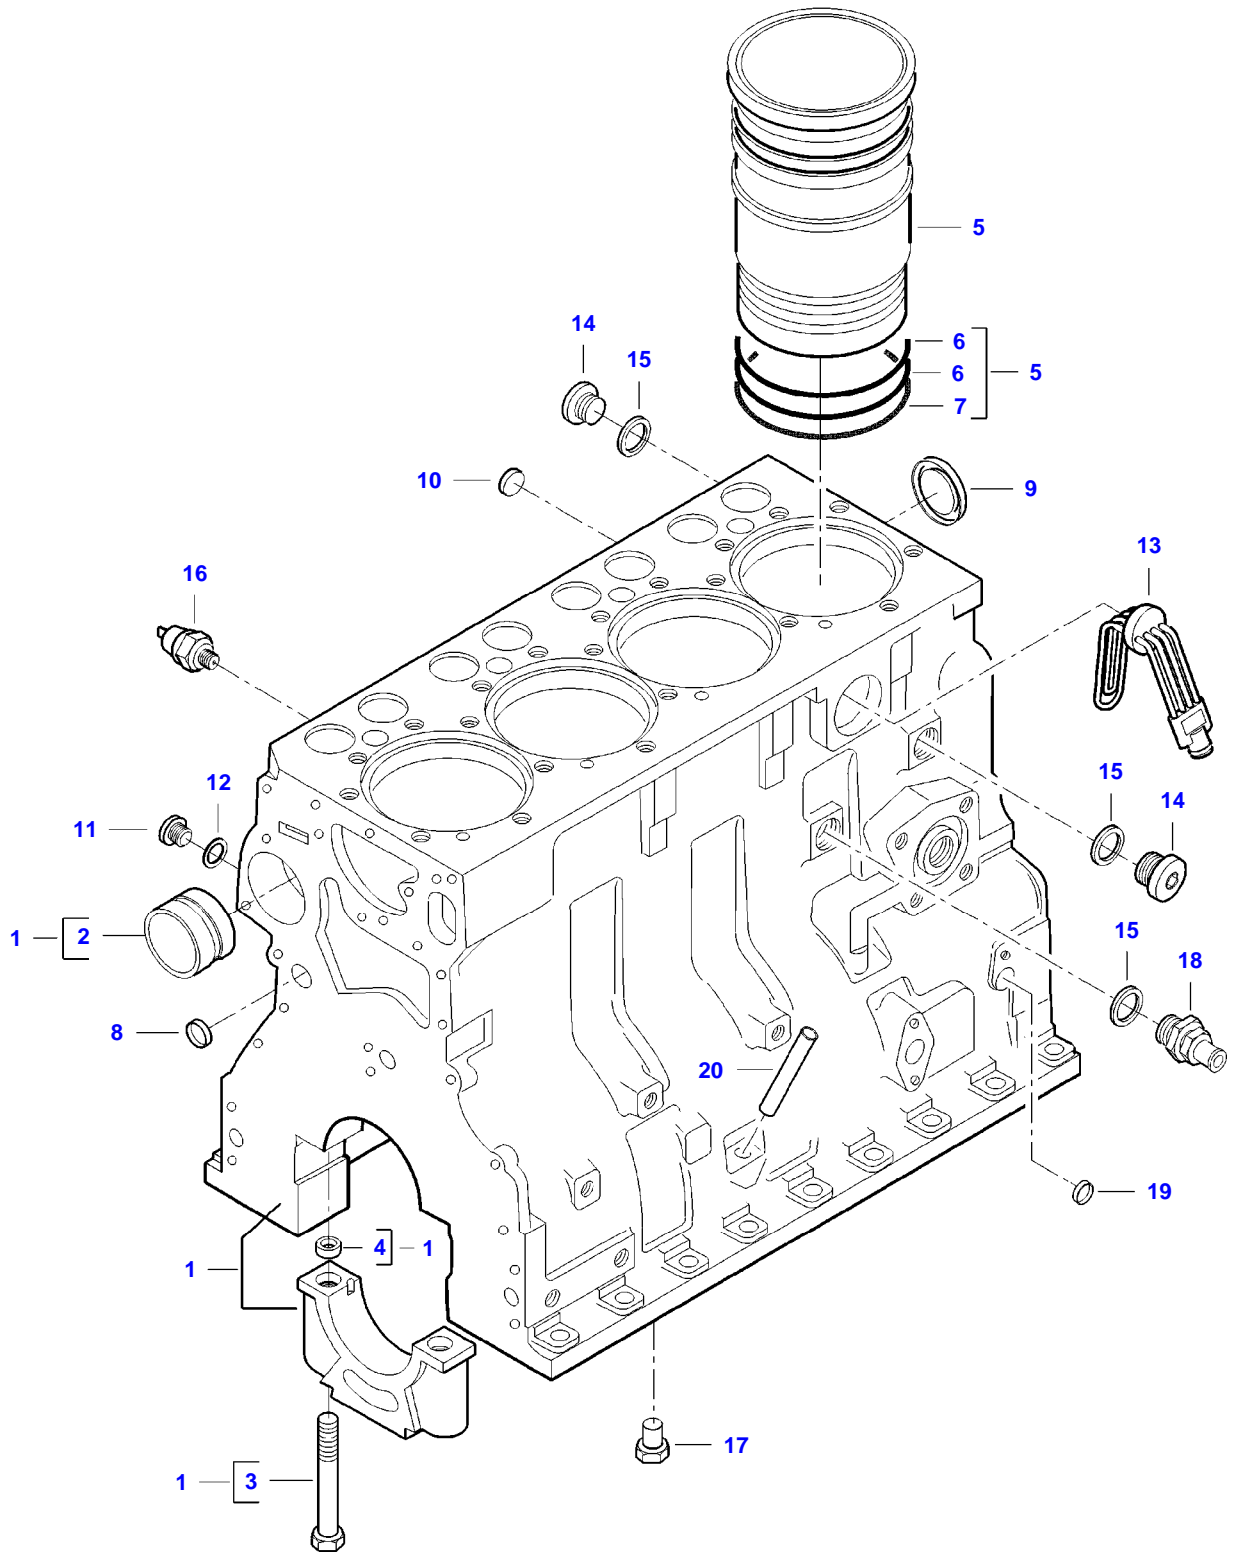

Page Number	Page Title	Page Reference
01-0001	ENGINE ASSEMBLIES	1MDL2634440
01-0002	CYLINDER BLOCK - UP TO ENGINE SERIAL NUMBER X04106	1MDL2635879
01-0003	CYLINDER BLOCK - STARTING FROM ENGINE SERIAL NUMBER X04107	1MDL2635880
01-0004	TIMING GEARS AND HOUSING	1MDL2635891
01-0005	FLYWHEEL AND HOUSING	1MDL2636386
01-0006	CRANKSHAFT AND PISTONS	1MDL2636800
01-0007	CAMSHAFT AND VALVE MECHANISM	1MDL2636801
01-0008	CYLINDER HEAD	1MDL2636802
01-0009	VALVE ROCKER COVER	1MDL2636805
01-0010	INTAKE MANIFOLD	1MDL2636841
01-0011	TURBOCHARGER AND EXHAUST MANIFOLD	1MDL2636856
01-0012	OIL PUMP AND SUMP	1MDL2636866
01-0013	OIL FILTER	1MDL2636871
01-0014	COOLANT PUMP AND THERMOSTAT - UP TO ENGINE SERIAL NUMBER A59559	1MDL2636875
01-0015	COOLANT PUMP AND THERMOSTAT - STARTING FROM ENGINE SERIAL NUMBER A59560	1MDL2636876
01-0016	FUEL INJECTION SYSTEM	1MDL2637422
01-0017	FUEL FILTERS	1MDL2637438
01-0018	STARTER MOTOR	1MDL2637439
01-0019	ALTERNATOR	1MDL2637440
01-0020	ENGINE OVERHAUL PARTS	1MDL2637441
01-0021	SPECIAL OVERHAUL PARTS	1MDL2637442

A82L TRACTOR (A72-A92 SERIES)
AP1B3249

AP1B3249

Item	Part Number	Qty	Description Comments	Technical Specification
1	V836773437	1	CYLINDER BLOCK	
2	V836866069	1	CAMSHAFT BEARING BUSHING (1)	
3	V835329030	10	HEX CAP SCREW (1)	
4	V836214478	8	GUIDE SLEEVE (1)	
5	V836673191	4	LINER	D108 MM STD
6	V836647502	8	CYLINDER LINER O-RING (5) [B]	
7	V836647503	4	CYLINDER LINER O-RING (5) [B]	
8	V640016016	4	CUP PLUG	
9	V836529872	1	PLUG	
10	V640016018	2	CUP PLUG	
11	V640325110	4	SCREW PLUG	
12	V615871016	4	SEALING WASHER [B]	
13	V837070396	1	ENGINE BLOCK HEATER	
14	V640325018	2	PLUG	
15	V615881822	4	SEALING WASHER [B]	
16	V887283760	1	PRESSURE SWITCH	
17	V640045112	4	PLUG	
18	V836664377	1	DRAIN VALVE	
19	V640016020	1	CUP PLUG	
20	V836666910	1	OIL DIPSTICK GUIDE PIPE [B] INCLUDED IN COMPLETE ENGINE GASKET KIT 2	