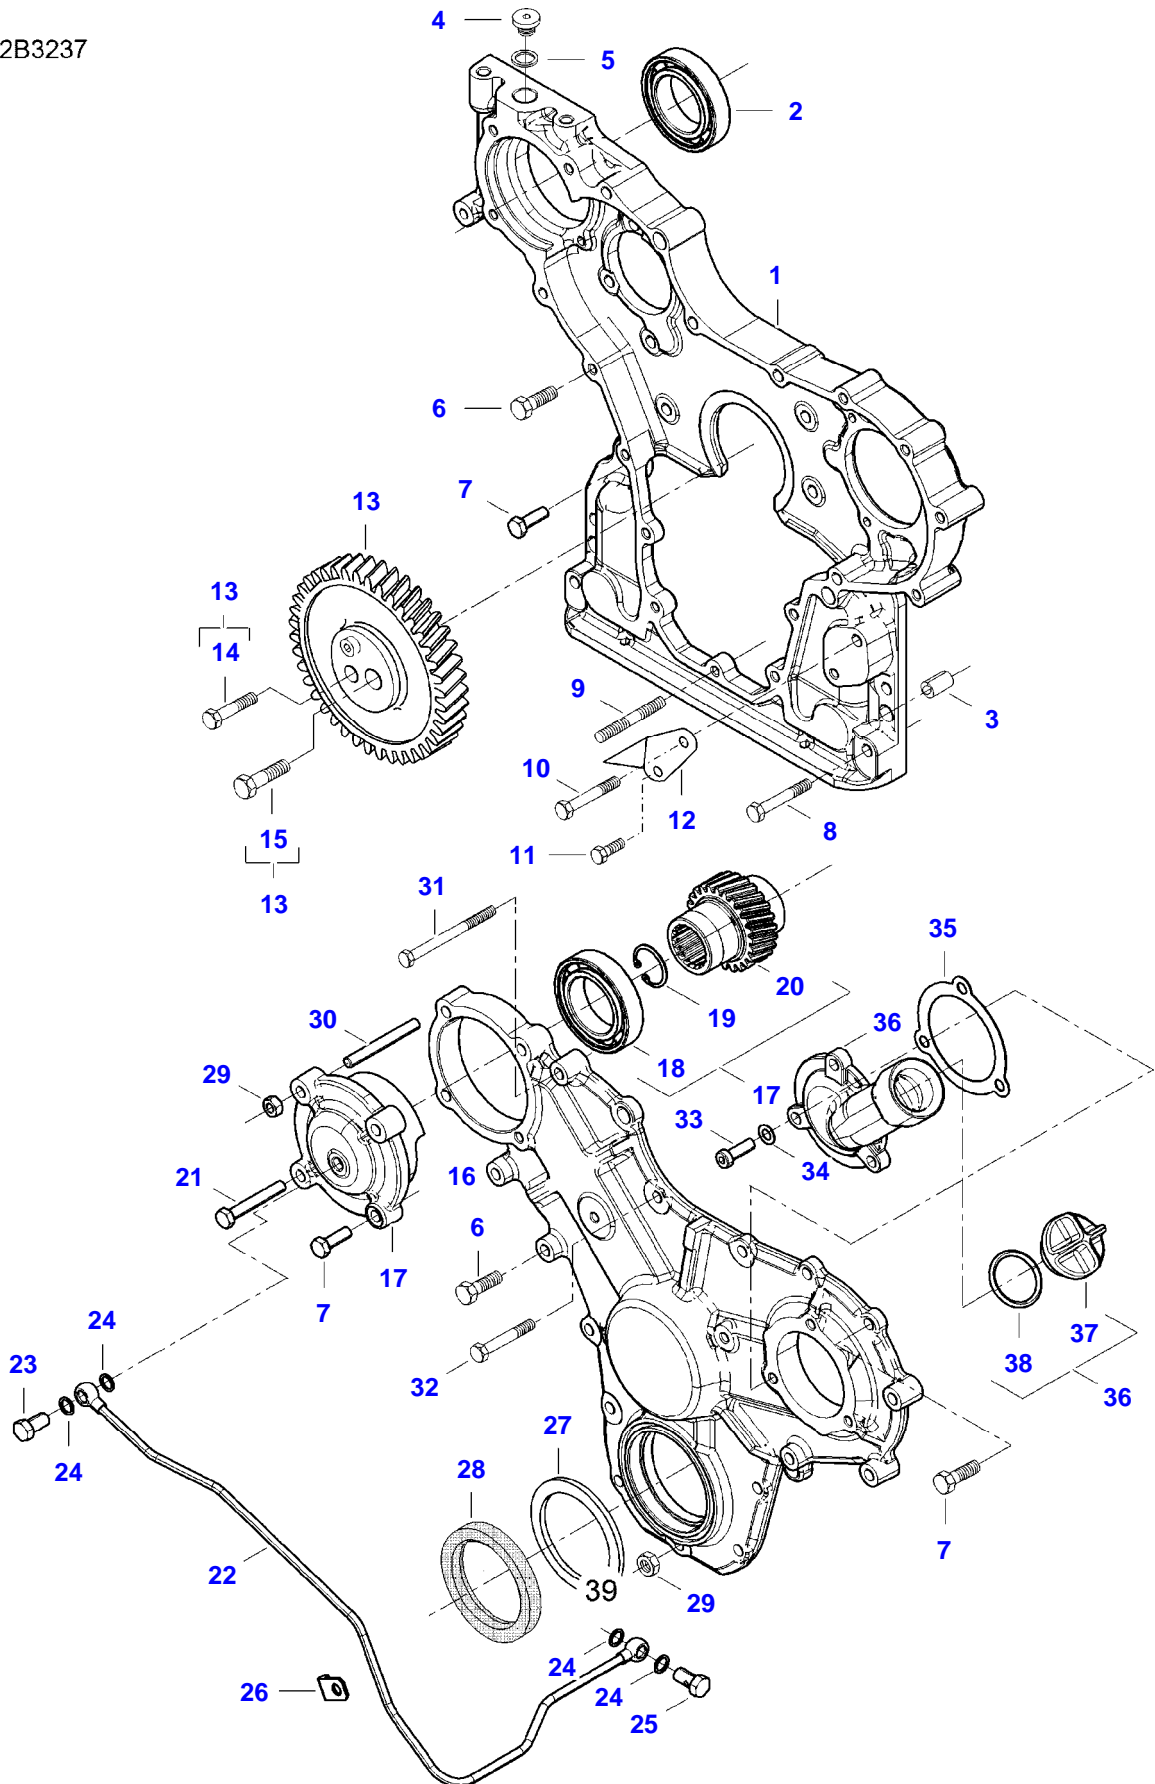

Item	Part Number	Qty	Description Comments	Technical Specification
1	V836773437	1	CYLINDER BLOCK	
2	V836866069	1	CAMSHAFT BEARING BUSHING (1)	
3	V835329030	10	HEX CAP SCREW (1)	
4	V836214478	8	GUIDE SLEEVE (1)	
5	V836673191	4	LINER	D108 MM STD
6	V836647502	8	CYLINDER LINER O-RING (5) [B]	
7	V836647503	4	CYLINDER LINER O-RING (5) [B]	
8	V640016016	4	CUP PLUG	
9	V836529872	1	PLUG	
10	V640016018	2	CUP PLUG	
11	V640325110	4	SCREW PLUG	
12	V615871016	4	SEALING WASHER [B]	
13	V640016040	1	CUP PLUG	
14	V640325018	2	PLUG	
15	V615881822	4	SEALING WASHER [B]	
16	V887283760	1	PRESSURE SWITCH	
17	V640045112	4	PLUG	
18	V836664377	1	DRAIN VALVE	
19	V640016020	1	CUP PLUG	
20	V836666910	1	OIL DIPSTICK GUIDE PIPE [B] INCLUDED IN COMPLETE ENGINE GASKET KIT 2	

A82L TRACTOR (A72-A92 SERIES)
AP2B3237

AP2B3237