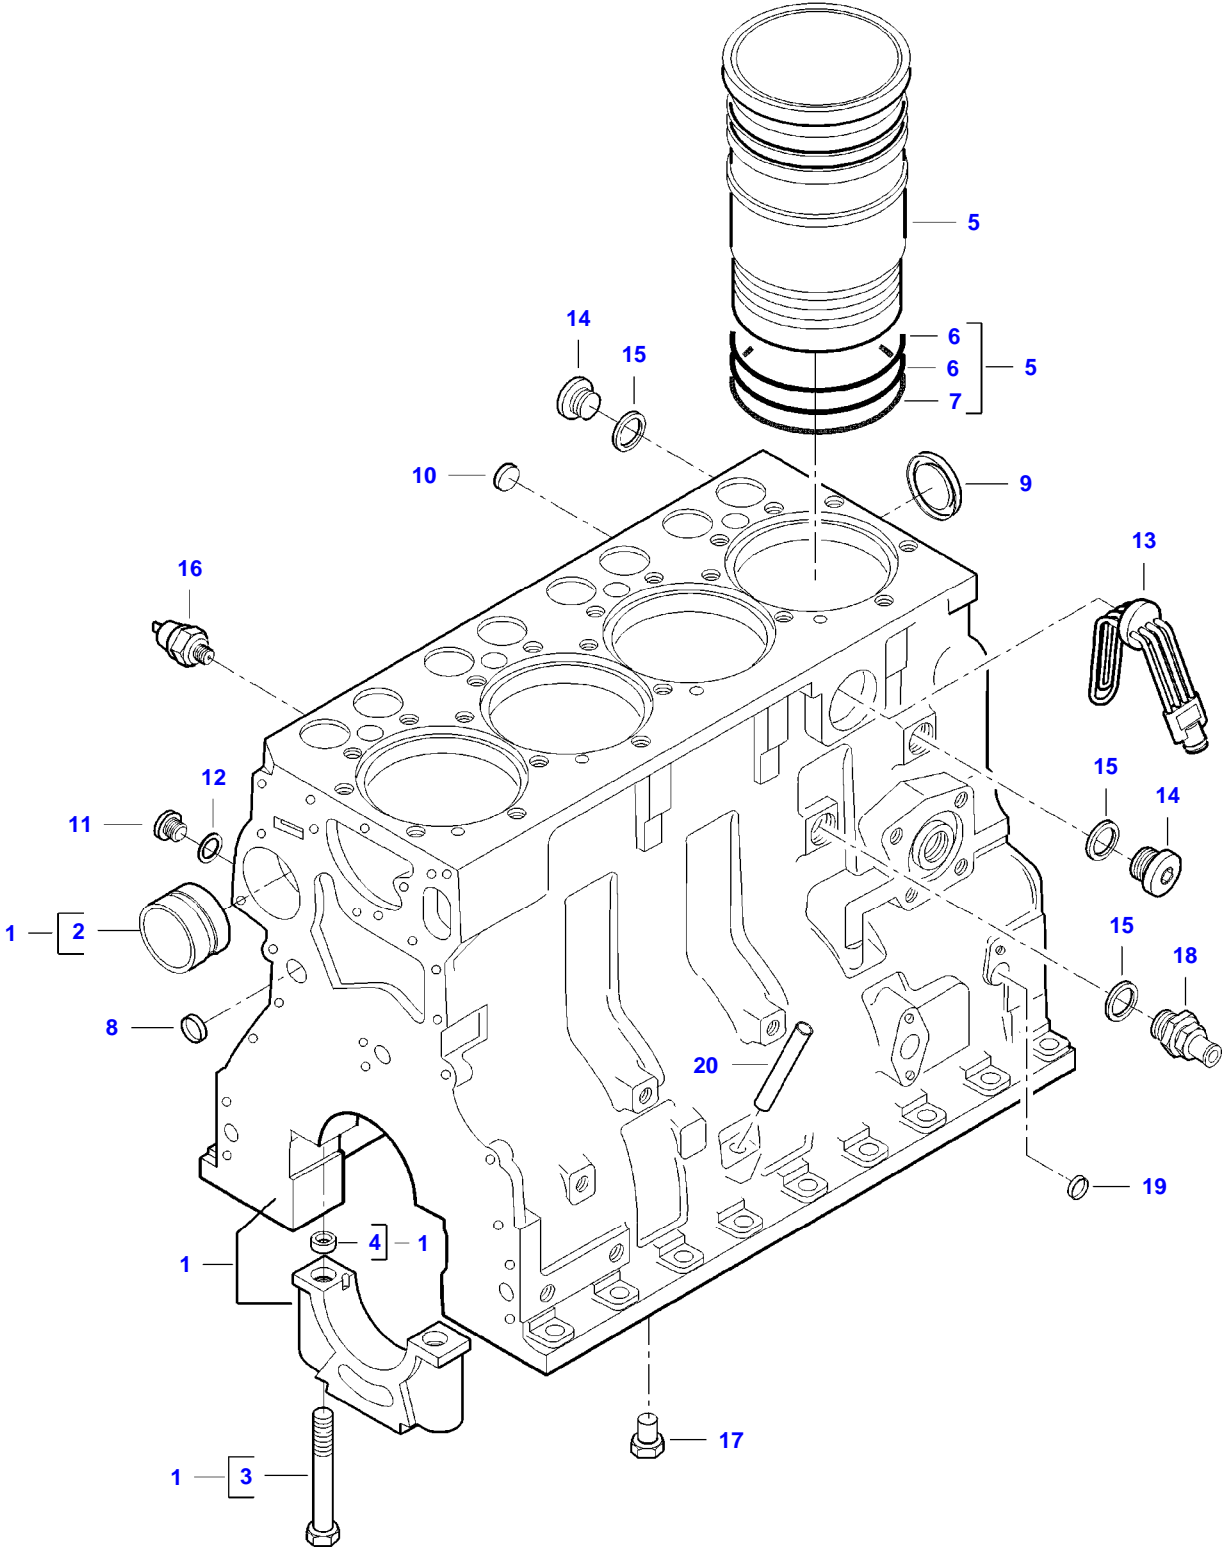

A82 TRACTOR (A72-A92 SERIES)
AP1B3249

AP1B3249

Item	Part Number	Qty	Description Comments	Technical Specification
1	V836773437	1	CYLINDER BLOCK	
2	V836866069	1	CAMSHAFT BEARING BUSHING (1)	
3	V835329030	10	HEX CAP SCREW (1)	
4	V836214478	8	GUIDE SLEEVE (1)	
5	V836673191	4	LINER	D108 MM STD
6	V836647502	8	CYLINDER LINER O-RING (5) [B]	
7	V836647503	4	CYLINDER LINER O-RING (5) [B]	
8	V640016016	4	CUP PLUG	
9	V836529872	1	PLUG	
10	V640016018	2	CUP PLUG	
11	V640325110	4	SCREW PLUG	
12	V615871016	4	SEALING WASHER [B]	
13	V837070396	1	ENGINE BLOCK HEATER	
14	V640325018	2	PLUG	
15	V615881822	4	SEALING WASHER [B]	
16	V887283760	1	PRESSURE SWITCH	
17	V640045112	4	PLUG	
18	V836664377	1	DRAIN VALVE	
19	V640016020	1	CUP PLUG	
20	V836666910	1	OIL DIPSTICK GUIDE PIPE [B] INCLUDED IN COMPLETE ENGINE GASKET KIT 2	

A82 TRACTOR (A72-A92 SERIES)
AP1B3236

AP1B3236

Item	Part Number	Qty	Description Comments	Technical Specification
1	V836773437	1	CYLINDER BLOCK	
2	V836866069	1	CAMSHAFT BEARING BUSHING (1)	
3	V835329030	10	HEX CAP SCREW (1)	
4	V836214478	8	GUIDE SLEEVE (1)	
5	V836673191	4	LINER	D108 MM STD
6	V836647502	8	CYLINDER LINER O-RING (5) [B]	
7	V836647503	4	CYLINDER LINER O-RING (5) [B]	
8	V640016016	4	CUP PLUG	
9	V836529872	1	PLUG	
10	V640016018	2	CUP PLUG	
11	V640325110	4	SCREW PLUG	
12	V615871016	4	SEALING WASHER [B]	
13	V640016040	1	CUP PLUG	
14	V640325018	2	PLUG	
15	V615881822	4	SEALING WASHER [B]	
16	V887283760	1	PRESSURE SWITCH	
17	V640045112	4	PLUG	
18	V836664377	1	DRAIN VALVE	
19	V640016020	1	CUP PLUG	
20	V836666910	1	OIL DIPSTICK GUIDE PIPE [B] INCLUDED IN COMPLETE ENGINE GASKET KIT 2	