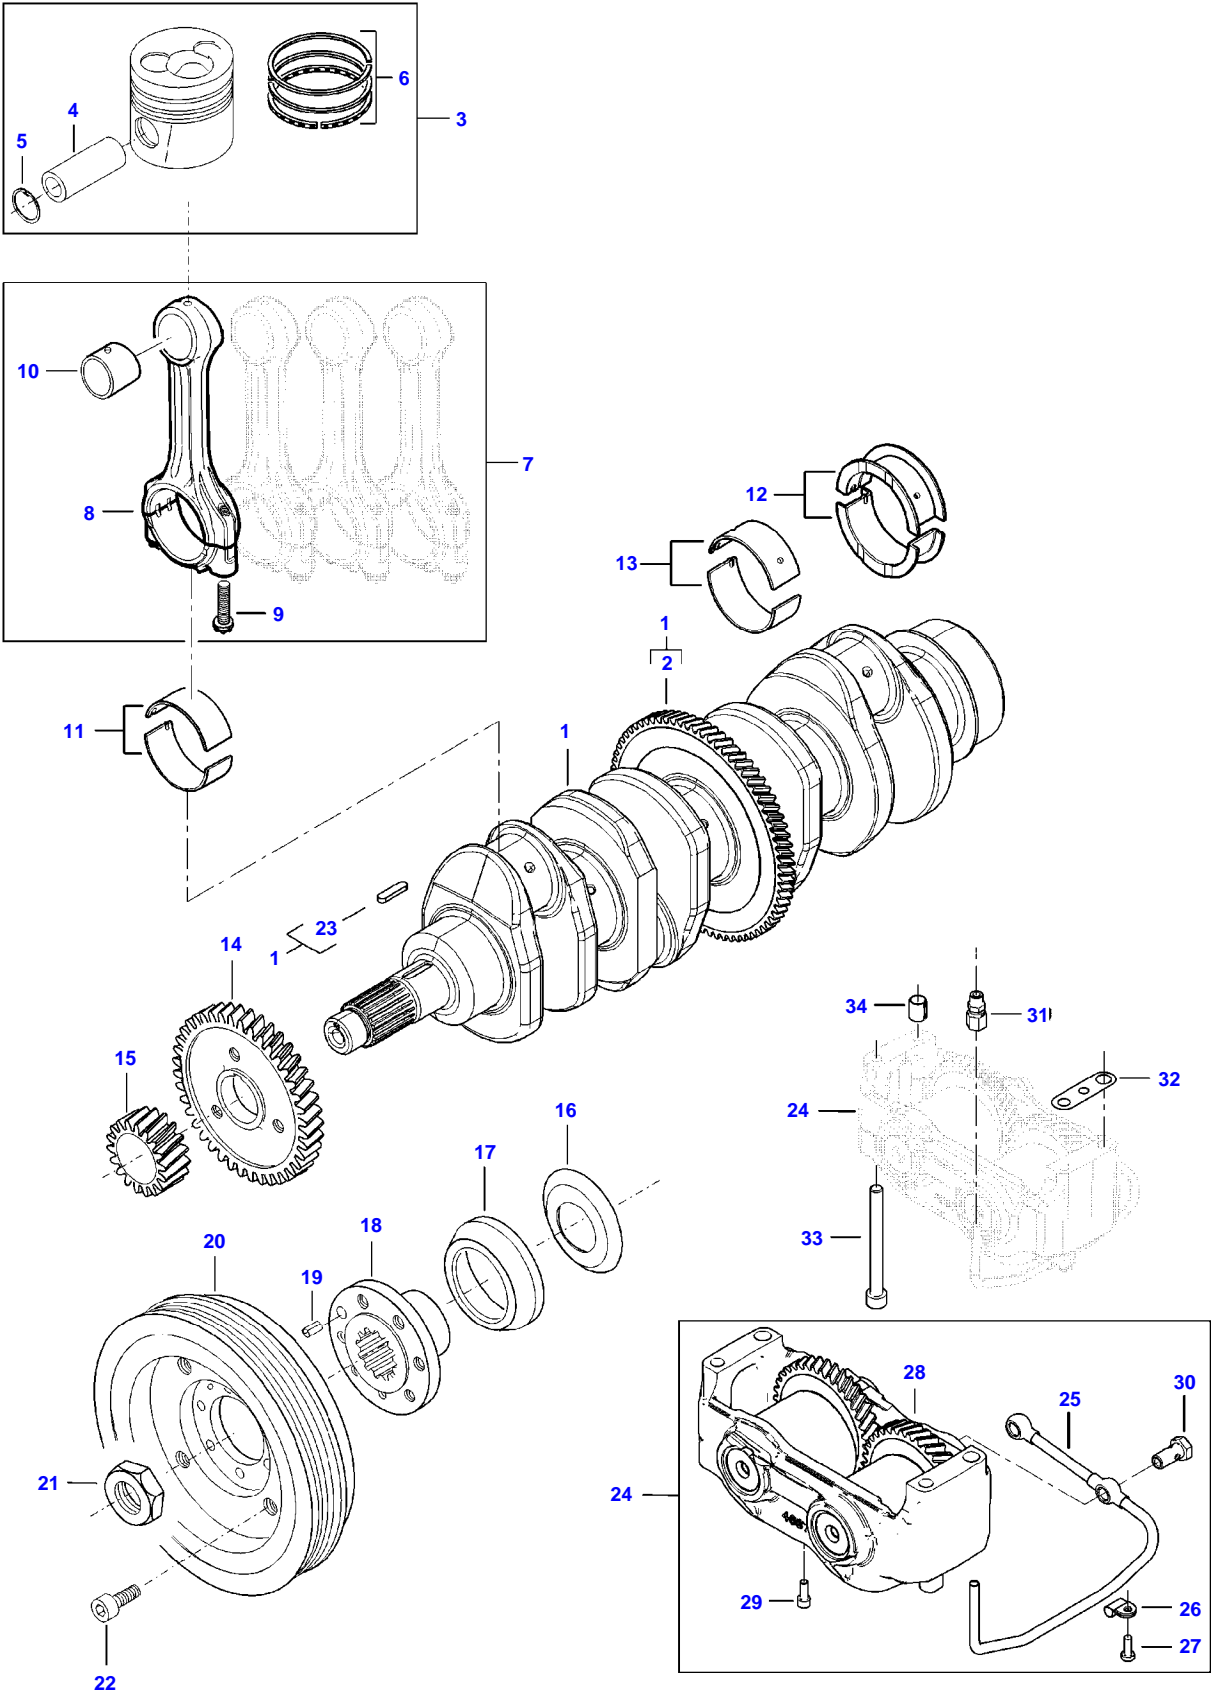

[B] INCLUDED IN COMPLETE ENGINE GASKET KIT 2

A82 TRACTOR (A72-A92 SERIES)
AP3B3238

AP3B3238

Item	Part Number	Qty	Description Comments
1	V836752443	1	FLYWHEEL HOUSING
2	V837091172	1	CRANKSHAFT SEAL [B]
3	V581705440	2	HEX SOCKET SCREW
4	V500951202	6	SPRING WASHER
5	V528702220	14	HEX CAP SCREW
6	V581705030	6	HEX SOCKET SCREW
7	V836007572	1	RUBBER PLUG
8	V836859311	1	PLUG
9	V598359850	2	PIN
10	V546801810	3	STUD BOLT
11	V504601002	3	NUT
12	V836538043	1	FLYWHEEL
13	V836117970	1	STARTER RING (12)
14	V836659527	1	GUIDE SLEEVE
15	V500951002	3	SPRING WASHER
16		1	

SEE PAGE 01-0018

[B] INCLUDED IN COMPLETE ENGINE GASKET KIT 2

A82 TRACTOR (A72-A92 SERIES)
AP4B3239

AP4B3239

Item	Part Number	Qty	Description Comments	Technical Specification
1	V837074344	1	CRANKSHAFT	
2	V836124524	1	GEAR (1)	
3	V836666103	4	PISTON	
4		4	(3)	
5		8	(3)	
6	V836640078	4	PISTON RING KIT (3)	
7	V836740859	1	CONNECTING ROD KIT	
8		4	(7)	
9	V836864141	8	CONNECTING ROD BOLT (7)	
10	V836110646	4	BEARING BUSH (7)	STD
11	V836179781	4	CONROD BEARING	STD
12	V836655514	4	MAIN BEARING	
13	V836679154	1	MAIN BEARING	
14	V836119550	1	GEAR,CRANKSHAFT	
15	V836122840	1	GEAR,CRANKSHAFT	
16	V836129781	1	RING	
17	V836136271	1	SHIELD	
18	V836846463	1	CRANKSHAFT HUB	
19	V595953360	1	PIN	
20	ACW3407790	1	CRANKSHAFT PULLEY	
21	V836647310	1	CRANKSHAFT NUT	
22	V581804602	6	HEX SOCKET SCREW	
23	V836122861	1	KEY (1)	
24	V837084821	1	COUNTERWEIGHT	
25	V836747478	1	OIL PIPE (24)	
26	V602071608	1	RETAINER CLAMP (24)	
27	V528801062	1	HEX CAP SCREW (24)	
28		1	(24)	
29	V581804182	2	HEX SOCKET SCREW (24)	
30	ACW2388530	2	BANJO BOLT (24)	
31	V641016008	1	STRAIGHT FITTING	
32	V836119920		SHIM	
33	V581805172	4	HEX SOCKET SCREW	
34	V598359850	2	PIN	