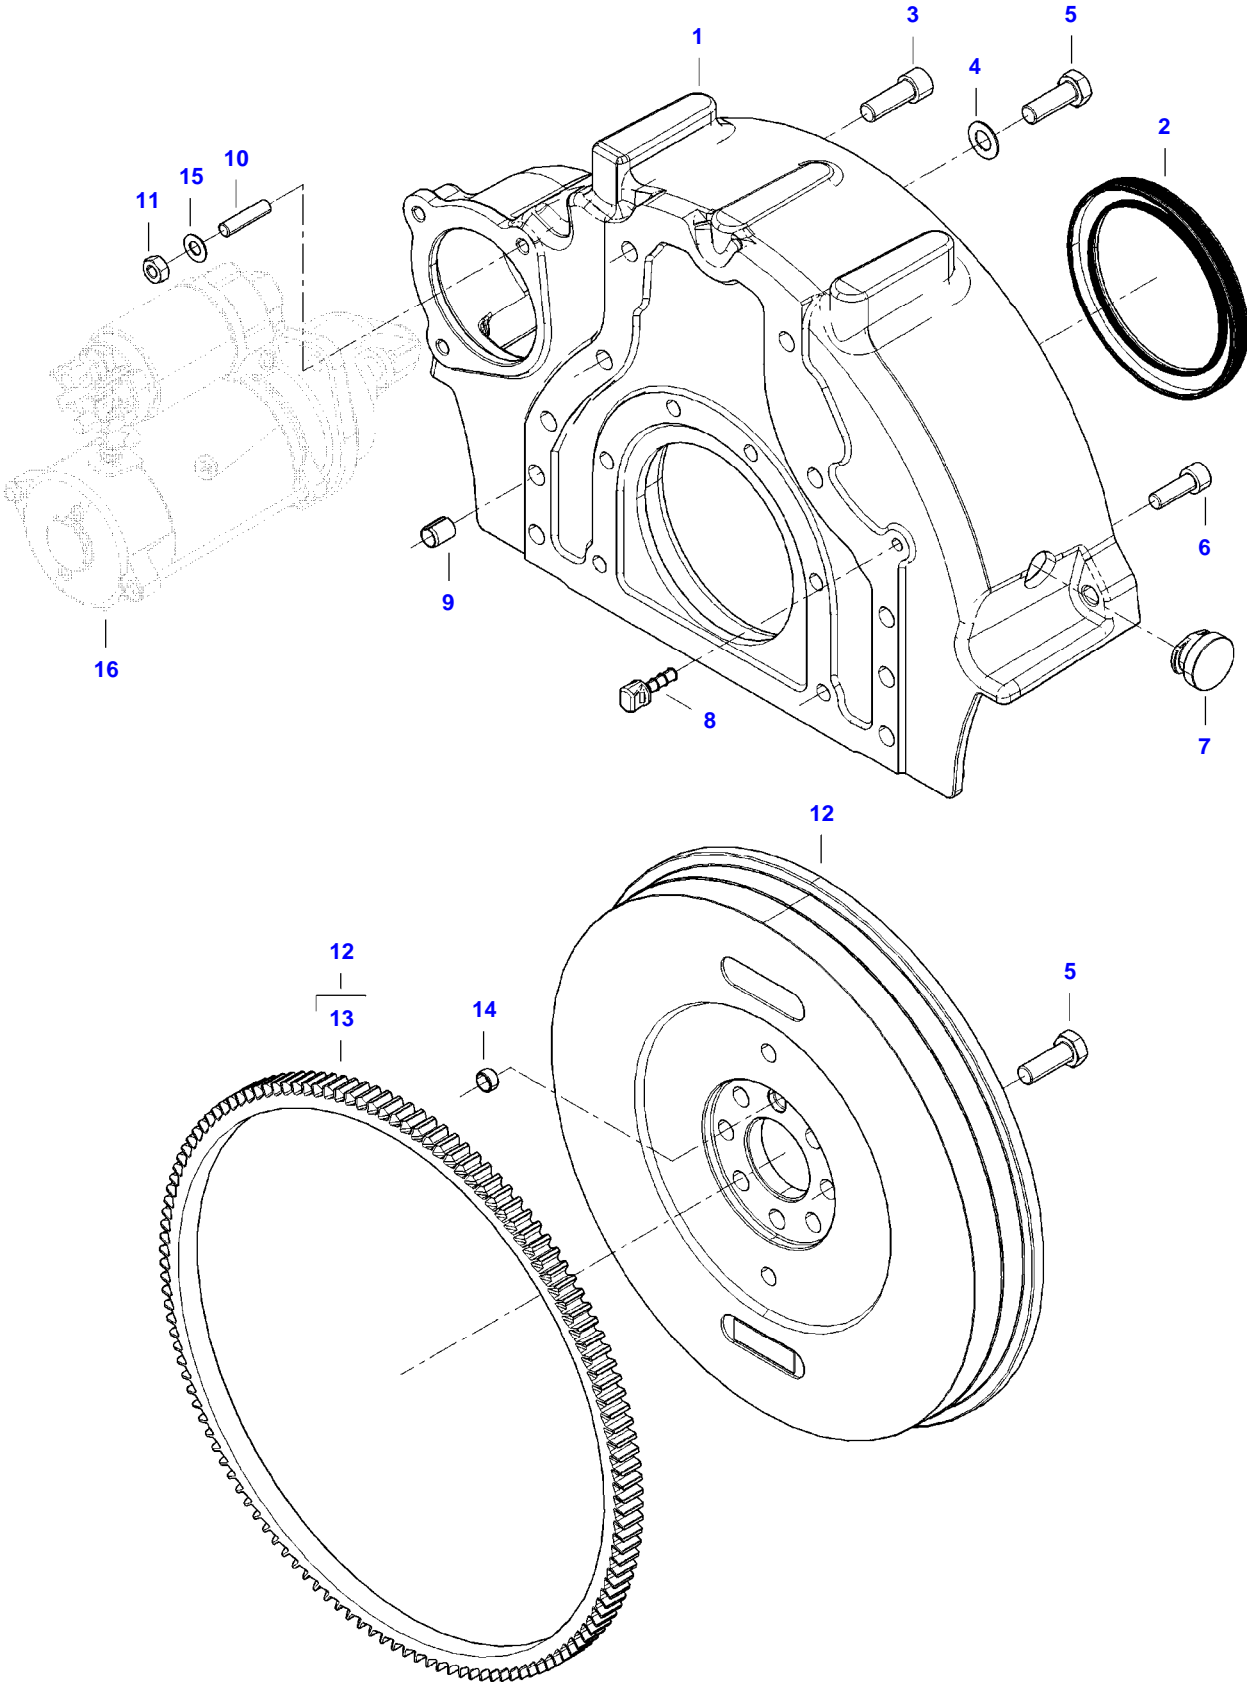

Item	Part Number	Qty	Description Comments
1	V836667948	1	TIMING GEAR CASE
2	V610060096	1	BALL BEARING
3	V598359850	4	PIN
4	V640325018	1	PLUG
5	V615881822	1	SEALING WASHER [B]
6	V528801422	2	HEX CAP SCREW
7	V528801402	18	HEX CAP SCREW
8	V529801442	2	HEX CAP SCREW
9	V546801380	5	STUD BOLT
10	V529801910	1	HEX CAP SCREW
11	V528801362	1	HEX CAP SCREW
12	V836655720	1	TIMING MARK INDICATOR
13	V836673332	1	IDLER GEAR
14	V529801910	1	HEX CAP SCREW (13)
15	V529902720	1	HEX CAP SCREW (13)
16	V836647575	1	GEAR HOUSING FRONT COVER
17	V836666028	1	DRIVE
18	V610060096	1	BALL BEARING (17)
19	V617330031	1	LOCK RING (17)
20	V836122843	1	SHAFT (17)
21	V529801462	2	HEX CAP SCREW
22	V836673122	1	OIL PIPE
23	V836664212	1	BANJO BOLT
24	V615871014	4	SEALING WASHER [B]
25	V640435006	1	BANJO BOLT
26	V836009683	1	RETAINER CLAMP
27	V836129782	1	COVER
28	V836673387	1	SHAFT SEAL
29	V504800800	4	NUT
30	V546801470	1	STUD BOLT
31	V529801502	2	HEX CAP SCREW
32	V529801472	3	HEX CAP SCREW
33	V577904620	3	HEX SOCKET SCREW
34	V500950802	3	SPRING WASHER
35	V836129946	1	GASKET [B]
36	V837086441	1	ENGINE OIL FILL PIPE
37	V836017927	1	CAP (36)
38	V614603540	1	O-RING (36) [B]

[B] INCLUDED IN COMPLETE ENGINE GASKET KIT 2

A82 TRACTOR (A72-A92 SERIES)
AP3B3238

AP3B3238