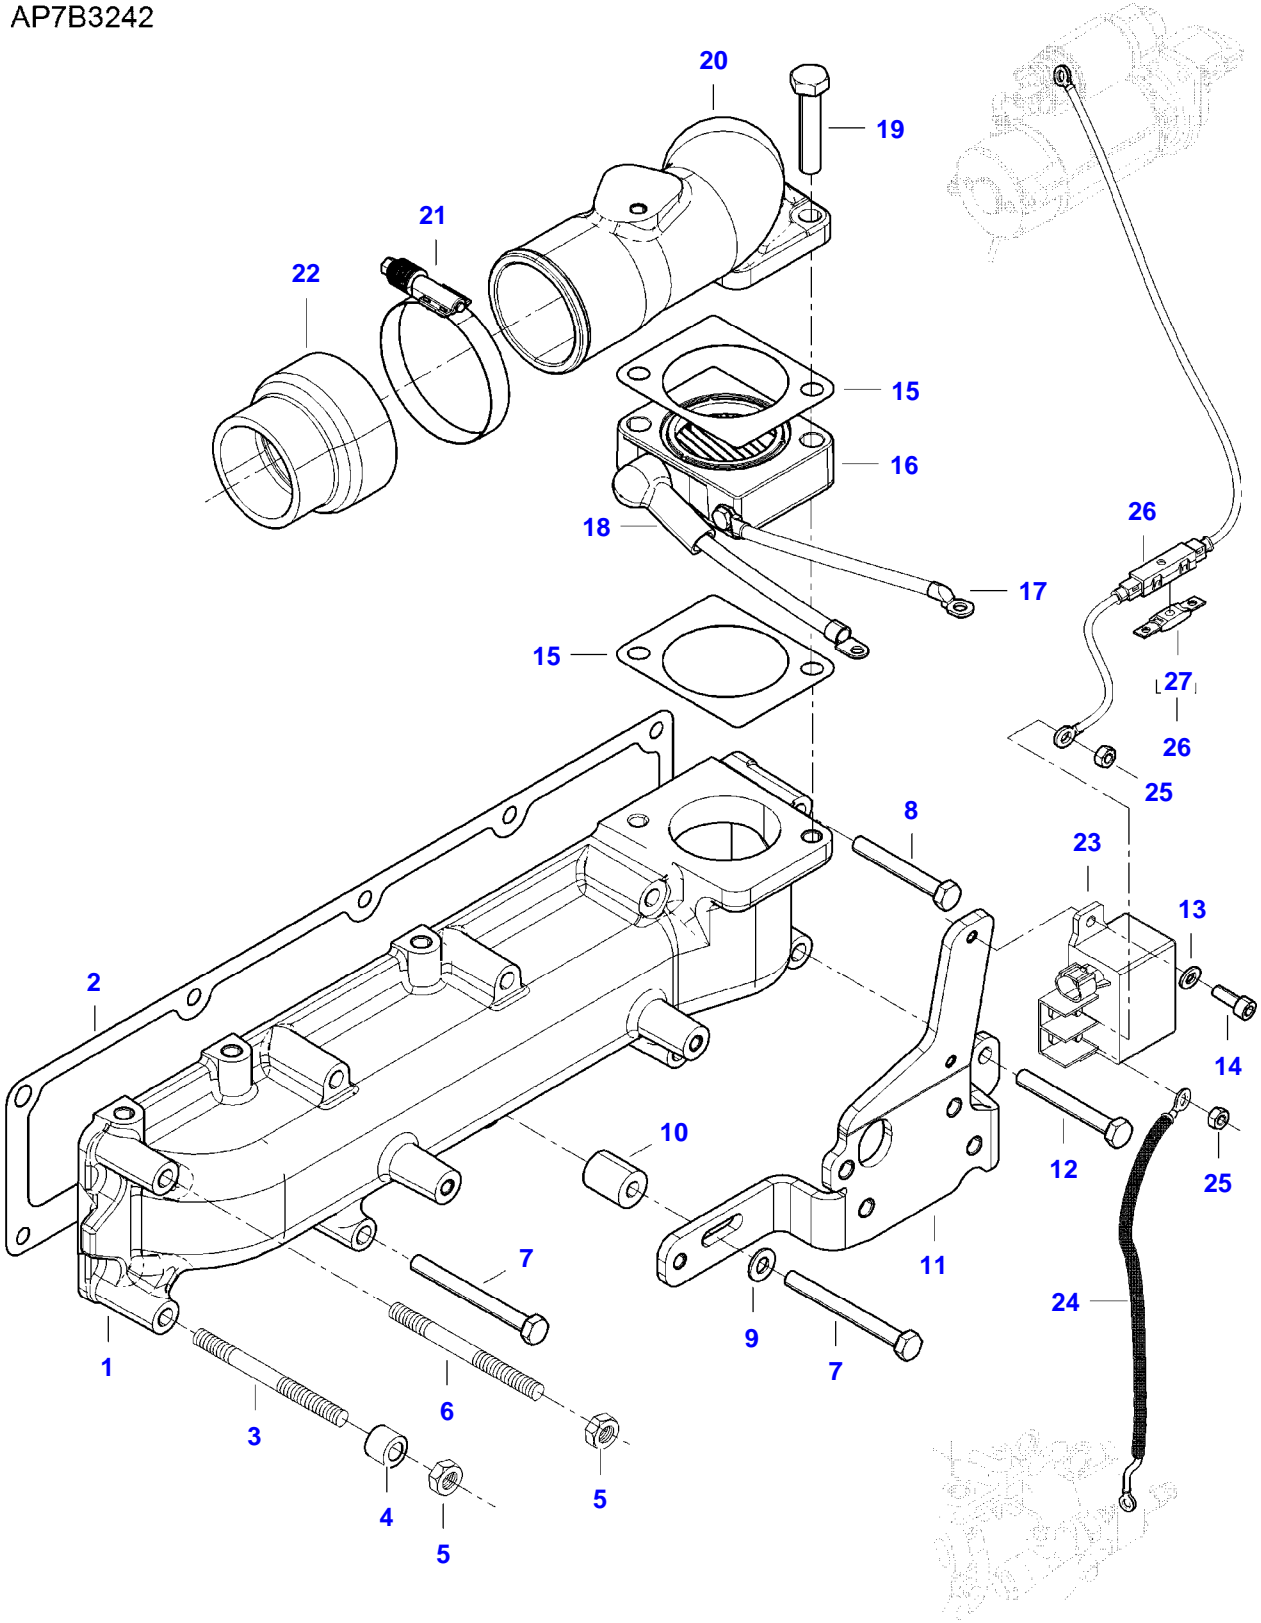

Item	Part Number	Qty	Description Comments
1	V837070461	1	VALVE ROCKER COVER
2	V519600602	1	NUT (1)
3	V836684766	1	SEALING WASHER (1)
4	V837070442	1	BREATHER CAP (1)
5	V836667459	1	GASKET (1)
6	V837070455	1	BREATHER (1)
7	V528801182	1	HEX CAP SCREW (1)
8	V836767244	1	VALVE ROCKER COVER GASKET [A]
9	V540801782	3	HEXAGON FLANGE BOLT
10	V614901030	4	O-RING [A]
11	V602078532	1	HOSE CLIP
12	V837070343	1	SPRING
13	V837070346	1	BREATHER HOSE
14	V836667033	1	STUD BOLT

[A] INCLUDED IN CYLINDER HEAD GASKET KIT 1

A82 TRACTOR (A72-A92 SERIES)
AP7B3242

AP7B3242