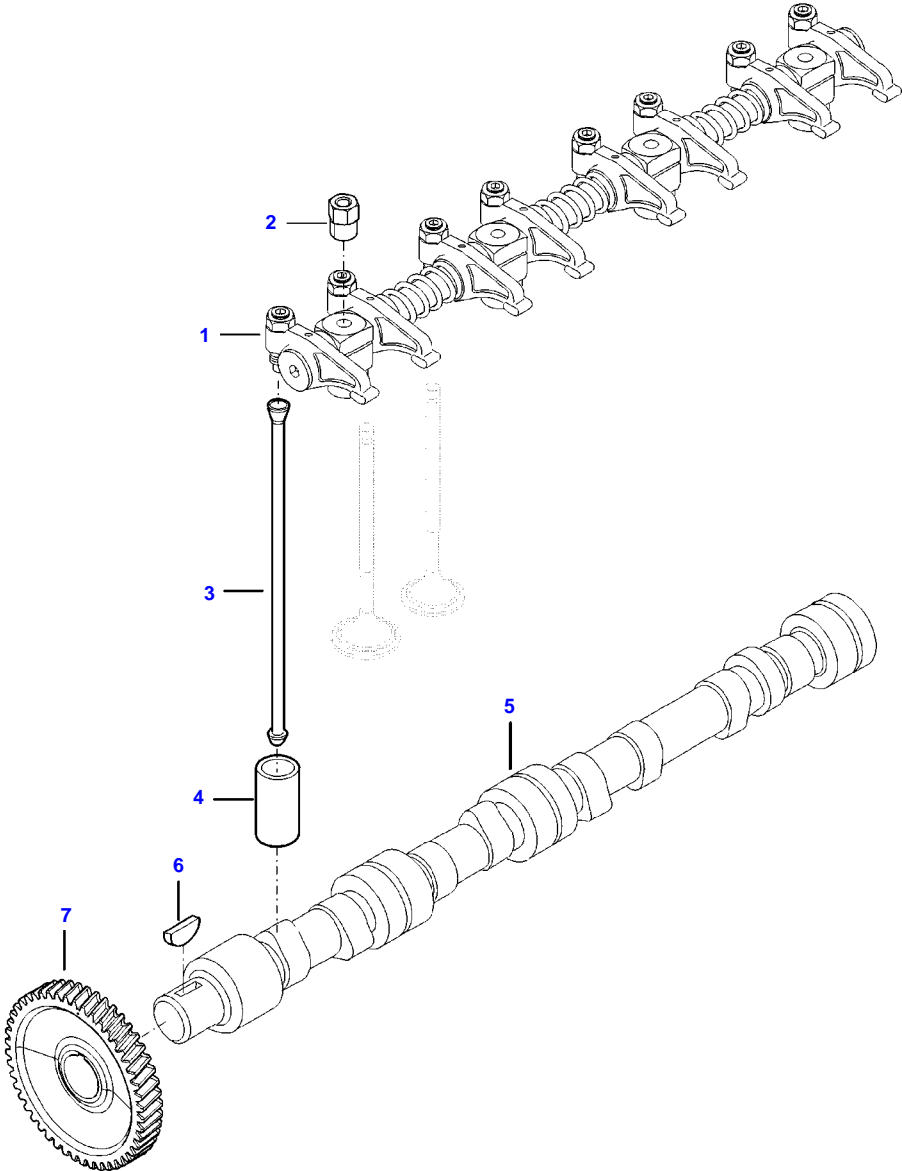

[B] INCLUDED IN COMPLETE ENGINE GASKET KIT 2

A82 TRACTOR (A72-A92 SERIES)
AP3B3238

AP3B3238

Item	Part Number	Qty	Description Comments
1	V836752443	1	FLYWHEEL HOUSING
2	V837091172	1	CRANKSHAFT SEAL [B]
3	V581705440	2	HEX SOCKET SCREW
4	V500951202	6	SPRING WASHER
5	V528702220	14	HEX CAP SCREW
6	V581705030	6	HEX SOCKET SCREW
7	V836007572	1	RUBBER PLUG
8	V836859311	1	PLUG
9	V598359850	2	PIN
10	V546801810	3	STUD BOLT
11	V504601002	3	NUT
12	V836538043	1	FLYWHEEL
13	V836117970	1	STARTER RING (12)
14	V836659527	1	GUIDE SLEEVE
15	V500951002	3	SPRING WASHER
16		1	

SEE PAGE 01-0018

[B] INCLUDED IN COMPLETE ENGINE GASKET KIT 2

A82 TRACTOR (A72-A92 SERIES)
AP4B3239

AP4B3239

Item	Part Number	Qty	Description Comments	Technical Specification
1	V837074344	1	CRANKSHAFT	
2	V836124524	1	GEAR (1)	
3	V836666103	4	PISTON	
4		4	(3)	
5		8	(3)	
6	V836640078	4	PISTON RING KIT (3)	
7	V836740859	1	CONNECTING ROD KIT	
8		4	(7)	
9	V836864141	8	CONNECTING ROD BOLT (7)	
10	V836110646	4	BEARING BUSH (7)	STD
11	V836179781	4	CONROD BEARING	STD
12	V836655514	4	MAIN BEARING	
13	V836679154	1	MAIN BEARING	
14	V836119550	1	GEAR,CRANKSHAFT	
15	V836122840	1	GEAR,CRANKSHAFT	
16	V836129781	1	RING	
17	V836136271	1	SHIELD	
18	V836846463	1	CRANKSHAFT HUB	
19	V595953360	1	PIN	
20	ACW3407790	1	CRANKSHAFT PULLEY	
21	V836647310	1	CRANKSHAFT NUT	
22	V581804602	6	HEX SOCKET SCREW	
23	V836122861	1	KEY (1)	
24	V837084821	1	COUNTERWEIGHT	
25	V836747478	1	OIL PIPE (24)	
26	V602071608	1	RETAINER CLAMP (24)	
27	V528801062	1	HEX CAP SCREW (24)	
28		1	(24)	
29	V581804182	2	HEX SOCKET SCREW (24)	
30	ACW2388530	2	BANJO BOLT (24)	
31	V641016008	1	STRAIGHT FITTING	
32	V836119920		SHIM	
33	V581805172	4	HEX SOCKET SCREW	
34	V598359850	2	PIN	

A82 TRACTOR (A72-A92 SERIES)
AP5C2102

AP5C2102

Item	Part Number	Qty	Description Comments
1	V836767044	1	ROCKER SHAFT ASM
2	V836655406	4	SLEEVE NUT
3	V837084414	8	PUSHROD
4	V836014264	8	TAPPET
5	V836773053	1	CAMSHAFT
6	V603305760	1	WOODRUFF KEY
7	V836646389	1	GEAR,CAMSHAFT