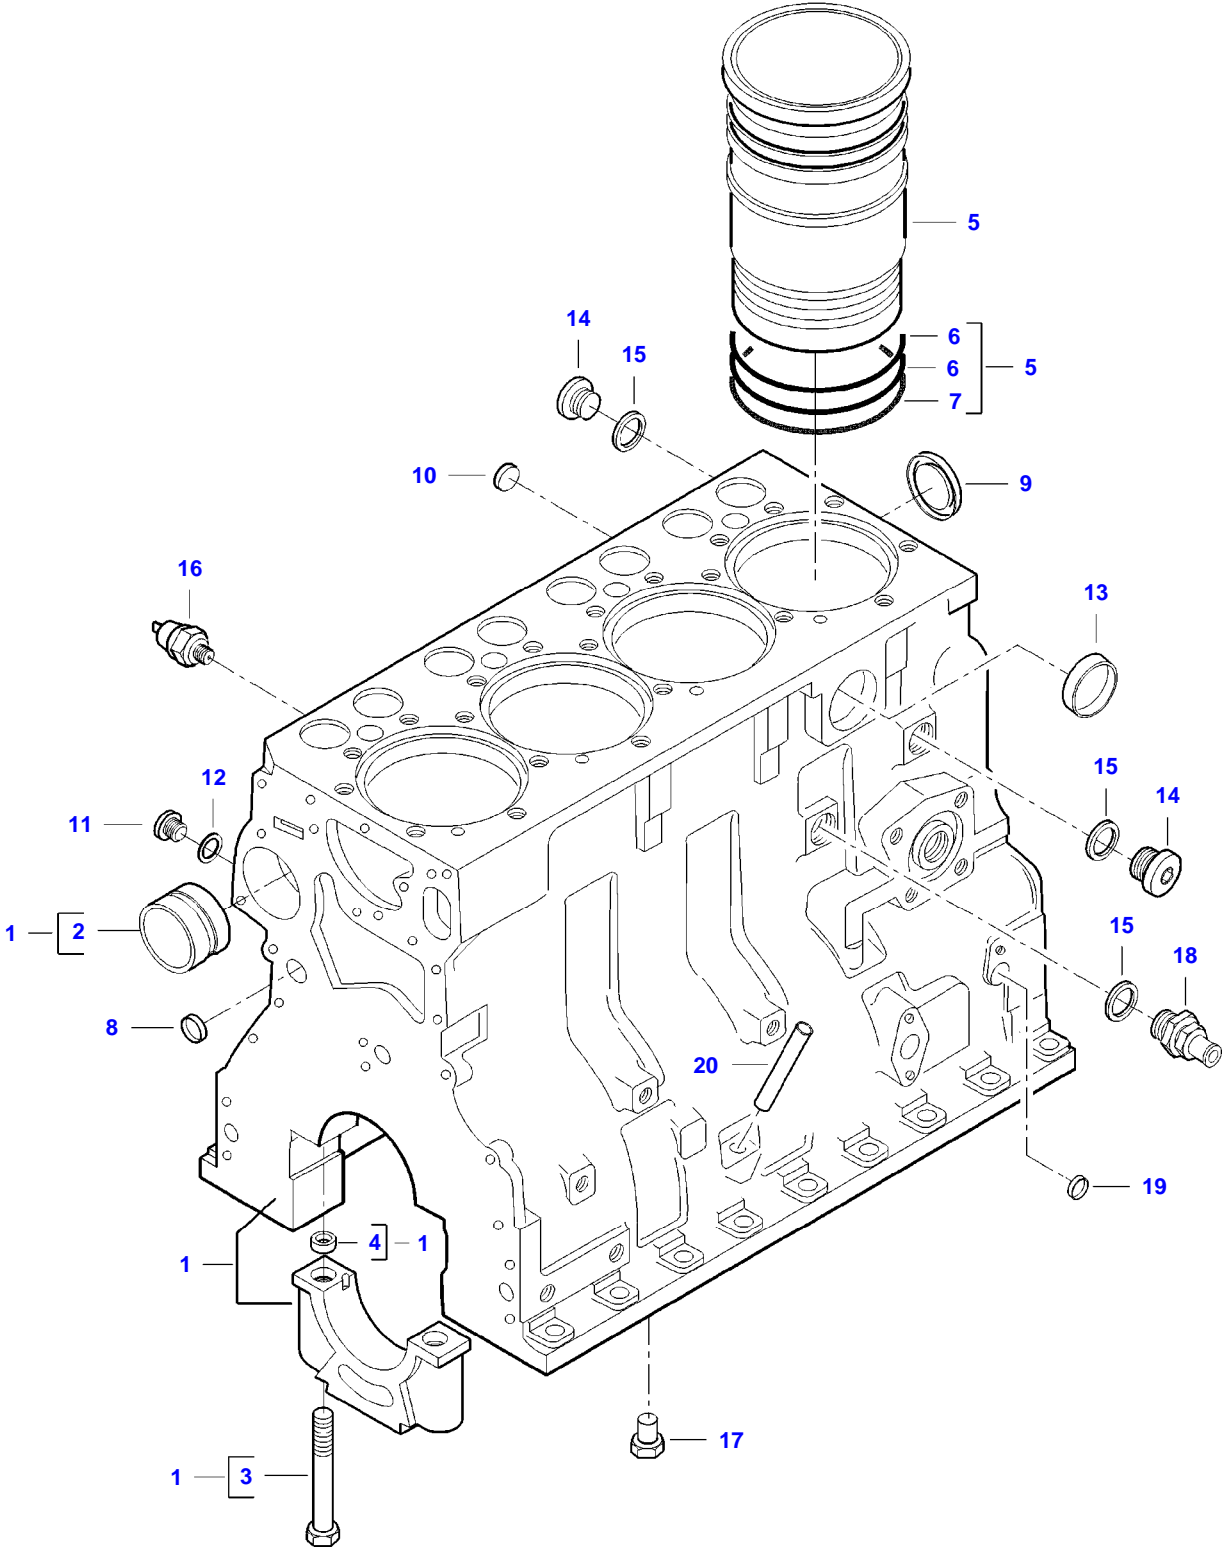

A82 TRACTOR (A72-A92 SERIES)
AP1B3249

AP1B3249

Item	Part Number	Qty	Description Comments	Technical Specification
1	V836773437	1	CYLINDER BLOCK	
2	V836866069	1	CAMSHAFT BEARING BUSHING (1)	
3	V835329030	10	HEX CAP SCREW (1)	
4	V836214478	8	GUIDE SLEEVE (1)	
5	V836673191	4	LINER	D108 MM STD
6	V836647502	8	CYLINDER LINER O-RING (5) [B]	
7	V836647503	4	CYLINDER LINER O-RING (5) [B]	
8	V640016016	4	CUP PLUG	
9	V836529872	1	PLUG	
10	V640016018	2	CUP PLUG	
11	V640325110	4	SCREW PLUG	
12	V615871016	4	SEALING WASHER [B]	
13	V837070396	1	ENGINE BLOCK HEATER	
14	V640325018	2	PLUG	
15	V615881822	4	SEALING WASHER [B]	
16	V887283760	1	PRESSURE SWITCH	
17	V640045112	4	PLUG	
18	V836664377	1	DRAIN VALVE	
19	V640016020	1	CUP PLUG	
20	V836666910	1	OIL DIPSTICK GUIDE PIPE [B] INCLUDED IN COMPLETE ENGINE GASKET KIT 2	

A82 TRACTOR (A72-A92 SERIES)
AP1B3236

AP1B3236

Item	Part Number	Qty	Description Comments	Technical Specification
1	V836773437	1	CYLINDER BLOCK	
2	V836866069	1	CAMSHAFT BEARING BUSHING (1)	
3	V835329030	10	HEX CAP SCREW (1)	
4	V836214478	8	GUIDE SLEEVE (1)	
5	V836673191	4	LINER	D108 MM STD
6	V836647502	8	CYLINDER LINER O-RING (5) [B]	
7	V836647503	4	CYLINDER LINER O-RING (5) [B]	
8	V640016016	4	CUP PLUG	
9	V836529872	1	PLUG	
10	V640016018	2	CUP PLUG	
11	V640325110	4	SCREW PLUG	
12	V615871016	4	SEALING WASHER [B]	
13	V640016040	1	CUP PLUG	
14	V640325018	2	PLUG	
15	V615881822	4	SEALING WASHER [B]	
16	V887283760	1	PRESSURE SWITCH	
17	V640045112	4	PLUG	
18	V836664377	1	DRAIN VALVE	
19	V640016020	1	CUP PLUG	
20	V836666910	1	OIL DIPSTICK GUIDE PIPE [B] INCLUDED IN COMPLETE ENGINE GASKET KIT 2	