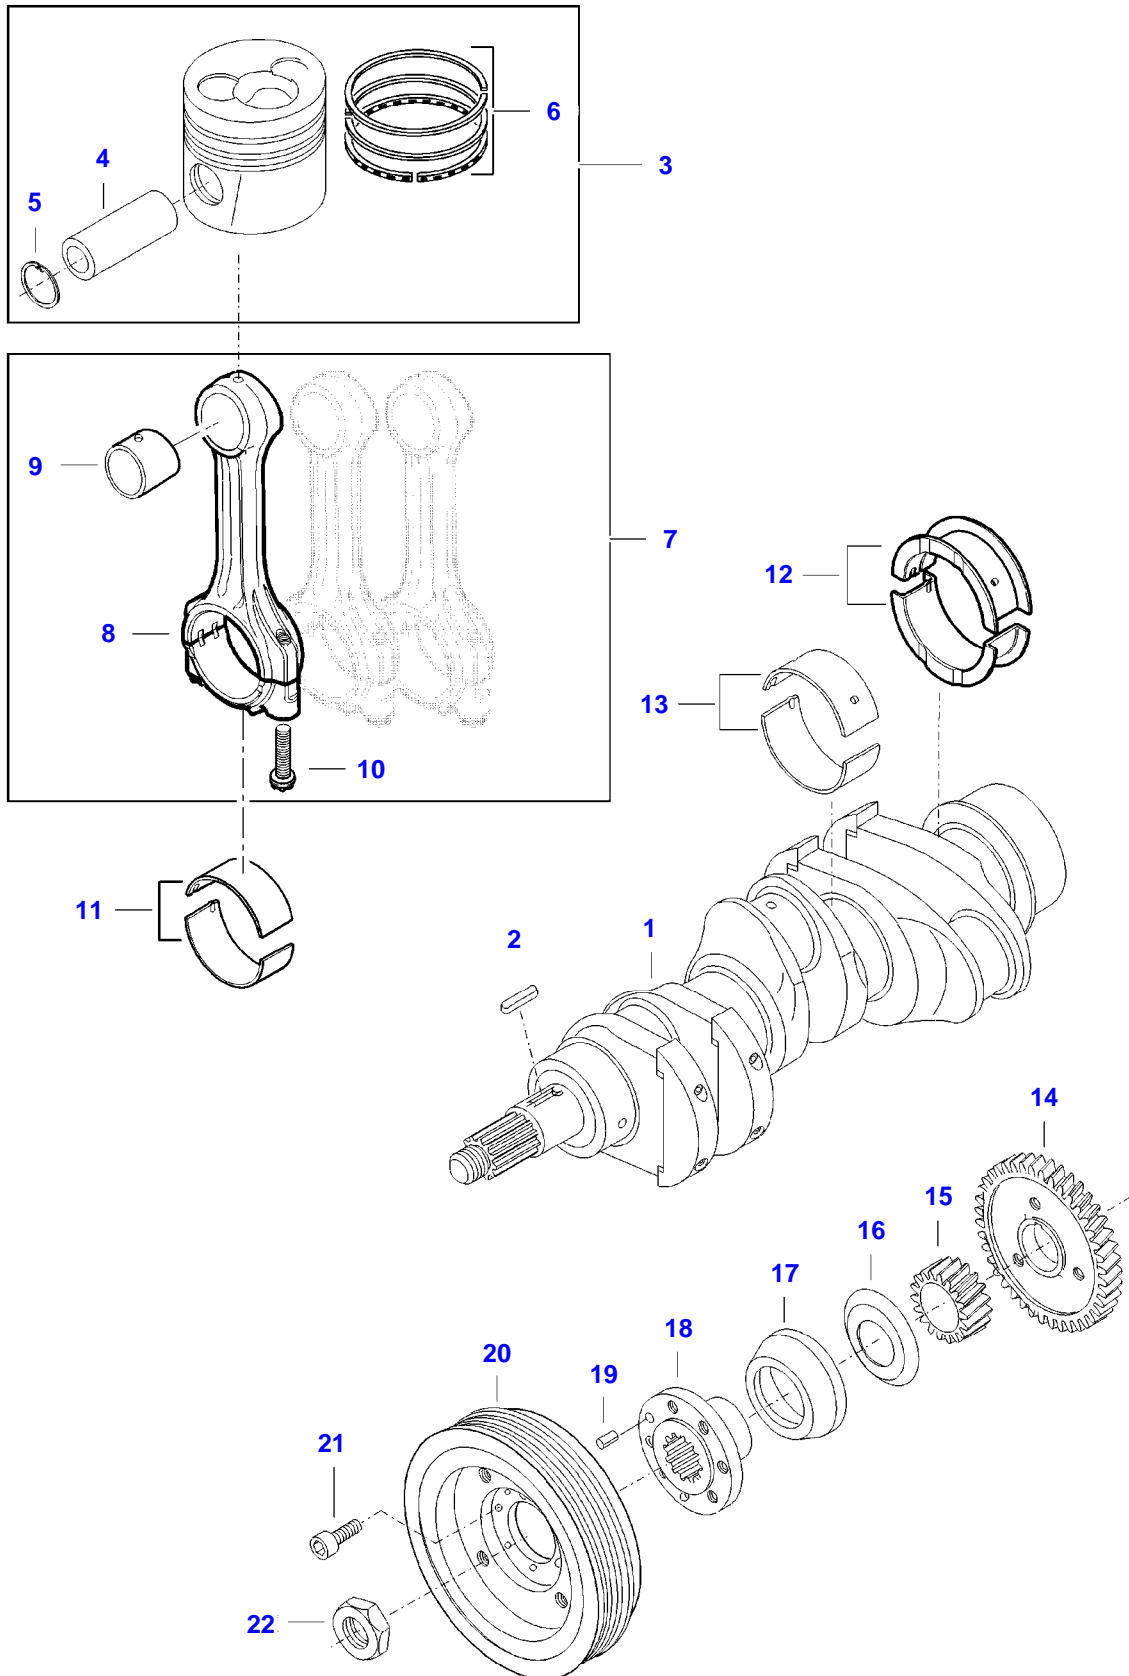

[B] INCLUDED IN COMPLETE ENGINE GASKET KIT 2

A72L TRACTOR (A72-A92 SERIES)
AP3B3238

AP3B3238

Item	Part Number	Qty	Description Comments
1	V836752443	1	FLYWHEEL HOUSING
2	V837091172	1	CRANKSHAFT SEAL [B]
3	V581705440	2	HEX SOCKET SCREW
4	V500951202	6	SPRING WASHER
5	V528702220	14	HEX CAP SCREW
6	V581705030	6	HEX SOCKET SCREW
7	V836007572	1	RUBBER PLUG
8	V836859311	1	PLUG
9	V598359850	2	PIN
10	V546801810	3	STUD BOLT
11	V504601002	3	NUT
12	V836538043	1	FLYWHEEL
13	V836117970	1	STARTER RING (12)
14	V836659527	1	GUIDE SLEEVE
15	V500951002	3	SPRING WASHER
16		1	

SEE PAGE 01-0018

[B] INCLUDED IN COMPLETE ENGINE GASKET KIT 2

A72L TRACTOR (A72-A92 SERIES)
AP4A3252

AP4A3252

Item	Part Number	Qty	Description Comments	Technical Specification
1	V836647314	1	CRANKSHAFT	
2	V603345110	1	KEY	
3	V836666103	3	PISTON	
4		3	(3)	
5		3	(3)	
6	V836640078	4	PISTON RING KIT	
7	V836640968	1	CONNECTING ROD KIT	
8		3	(7)	
9	V836110646	3	BEARING BUSH	STD
10		6	(7)	
11	V836179781	3	CONROD BEARING	STD
12	V836679154	1	MAIN BEARING	
13	V836655514	3	MAIN BEARING	
14	V836120019	1	GEAR,CRANKSHAFT	
15	V836122840	1	GEAR,CRANKSHAFT	
16	V836129781	1	RING	
17	V836136271	1	SHIELD	
18	V836846463	1	CRANKSHAFT HUB	
19	V595953360	1	PIN	
20	V836766988	1	CRANKSHAFT PULLEY	
21	V581804602	6	HEX SOCKET SCREW	
22	V836647310	1	CRANKSHAFT NUT	

A72L TRACTOR (A72-A92 SERIES)
AP5A3253

AP5A3253

Item	Part Number	Qty	Description Comments
1	V836667043	1	ROCKER SHAFT ASM
2	V836655406	2	SLEEVE NUT
3	V837084414	6	PUSHROD
4	V836014264	6	TAPPET
5	V836673020	1	CAMSHAFT
6	V603305760	1	WOODRUFF KEY
7	V836646389	1	GEAR,CAMSHAFT
8	V529801910	1	HEX CAP SCREW