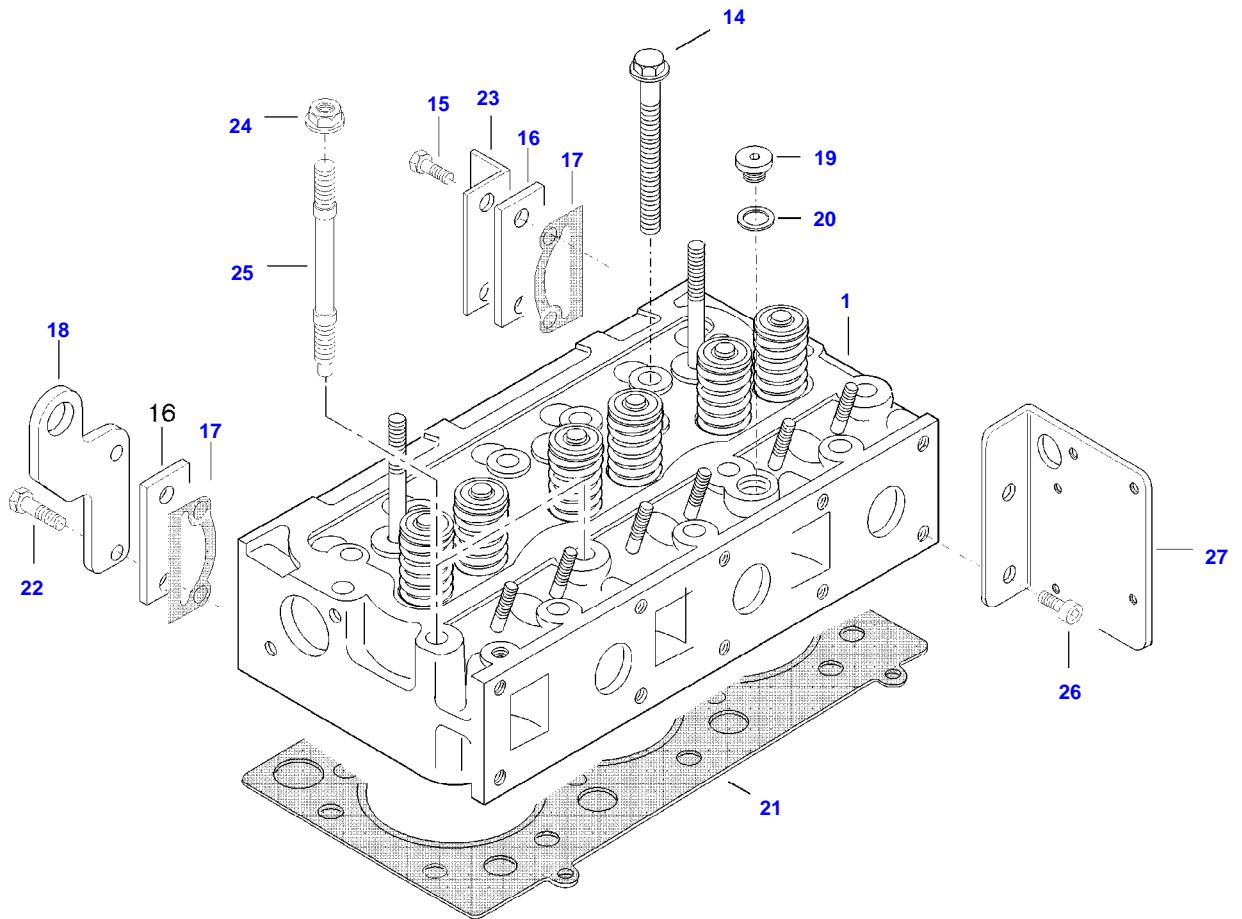

SEE PAGE 01-0018

[B] INCLUDED IN COMPLETE ENGINE GASKET KIT 2

A72L TRACTOR (A72-A92 SERIES)
AP4A3252

AP4A3252

Item	Part Number	Qty	Description Comments	Technical Specification
1	V836647314	1	CRANKSHAFT	
2	V603345110	1	KEY	
3	V836666103	3	PISTON	
4		3	(3)	
5		3	(3)	
6	V836640078	4	PISTON RING KIT	
7	V836640968	1	CONNECTING ROD KIT	
8		3	(7)	
9	V836110646	3	BEARING BUSH	STD
10		6	(7)	
11	V836179781	3	CONROD BEARING	STD
12	V836679154	1	MAIN BEARING	
13	V836655514	3	MAIN BEARING	
14	V836120019	1	GEAR,CRANKSHAFT	
15	V836122840	1	GEAR,CRANKSHAFT	
16	V836129781	1	RING	
17	V836136271	1	SHIELD	
18	V836846463	1	CRANKSHAFT HUB	
19	V595953360	1	PIN	
20	V836766988	1	CRANKSHAFT PULLEY	
21	V581804602	6	HEX SOCKET SCREW	
22	V836647310	1	CRANKSHAFT NUT	

A72L TRACTOR (A72-A92 SERIES)
AP5A3253

AP5A3253

Item	Part Number	Qty	Description Comments
1	V836667043	1	ROCKER SHAFT ASM
2	V836655406	2	SLEEVE NUT
3	V837084414	6	PUSHROD
4	V836014264	6	TAPPET
5	V836673020	1	CAMSHAFT
6	V603305760	1	WOODRUFF KEY
7	V836646389	1	GEAR,CAMSHAFT
8	V529801910	1	HEX CAP SCREW

A72L TRACTOR (A72-A92 SERIES)
AP6A3254

AP6A3254

Item	Part Number	Qty	Description Comments
1	V836873284	1	CYLINDER HEAD
2	V836646382	12	COTTER (1)
3	V836646381	6	WASHER (1)
4	V837073405	6	VALVE SPRING (1)
5	V837073166	6	VALVE STEM GASKET (1)
6	V836673175	6	VALVE GUIDE (1)
7	V836647936	3	VALVE SEAT (1)
8	V836647600	3	VALVE SEAT (1)
9	V836646357	3	EXHAUST VALVE (1)
10	V836646356	3	INTAKE VALVE (1)
11	V546901900	2	STUD BOLT (1)
12	V546901435	6	STUD BOLT (1)
13	V836647942	5	CUP PLUG (1)
14	V837069025	15	CYLINDER HEAD BOLT
15	V528801800	2	HEX CAP SCREW
16	V836855350	2	BLOCK OFF PLATE
17	ACW1796900	2	GASKET [A]
18	V836673329	1	LIFT EYE
19	V640325018	1	PLUG
20	V615881822	1	SEALING WASHER [A]
21	V837084523	1	CYLINDER HEAD GASKET [A]
22	V528801820	2	HEX CAP SCREW
23	V836659278	1	BRACKET
24	V836859110	2	NUT
25	V836859109	2	STUD BOLT
26	V581705000	2	HEX SOCKET SCREW
27	V836667397	1	BRACKET