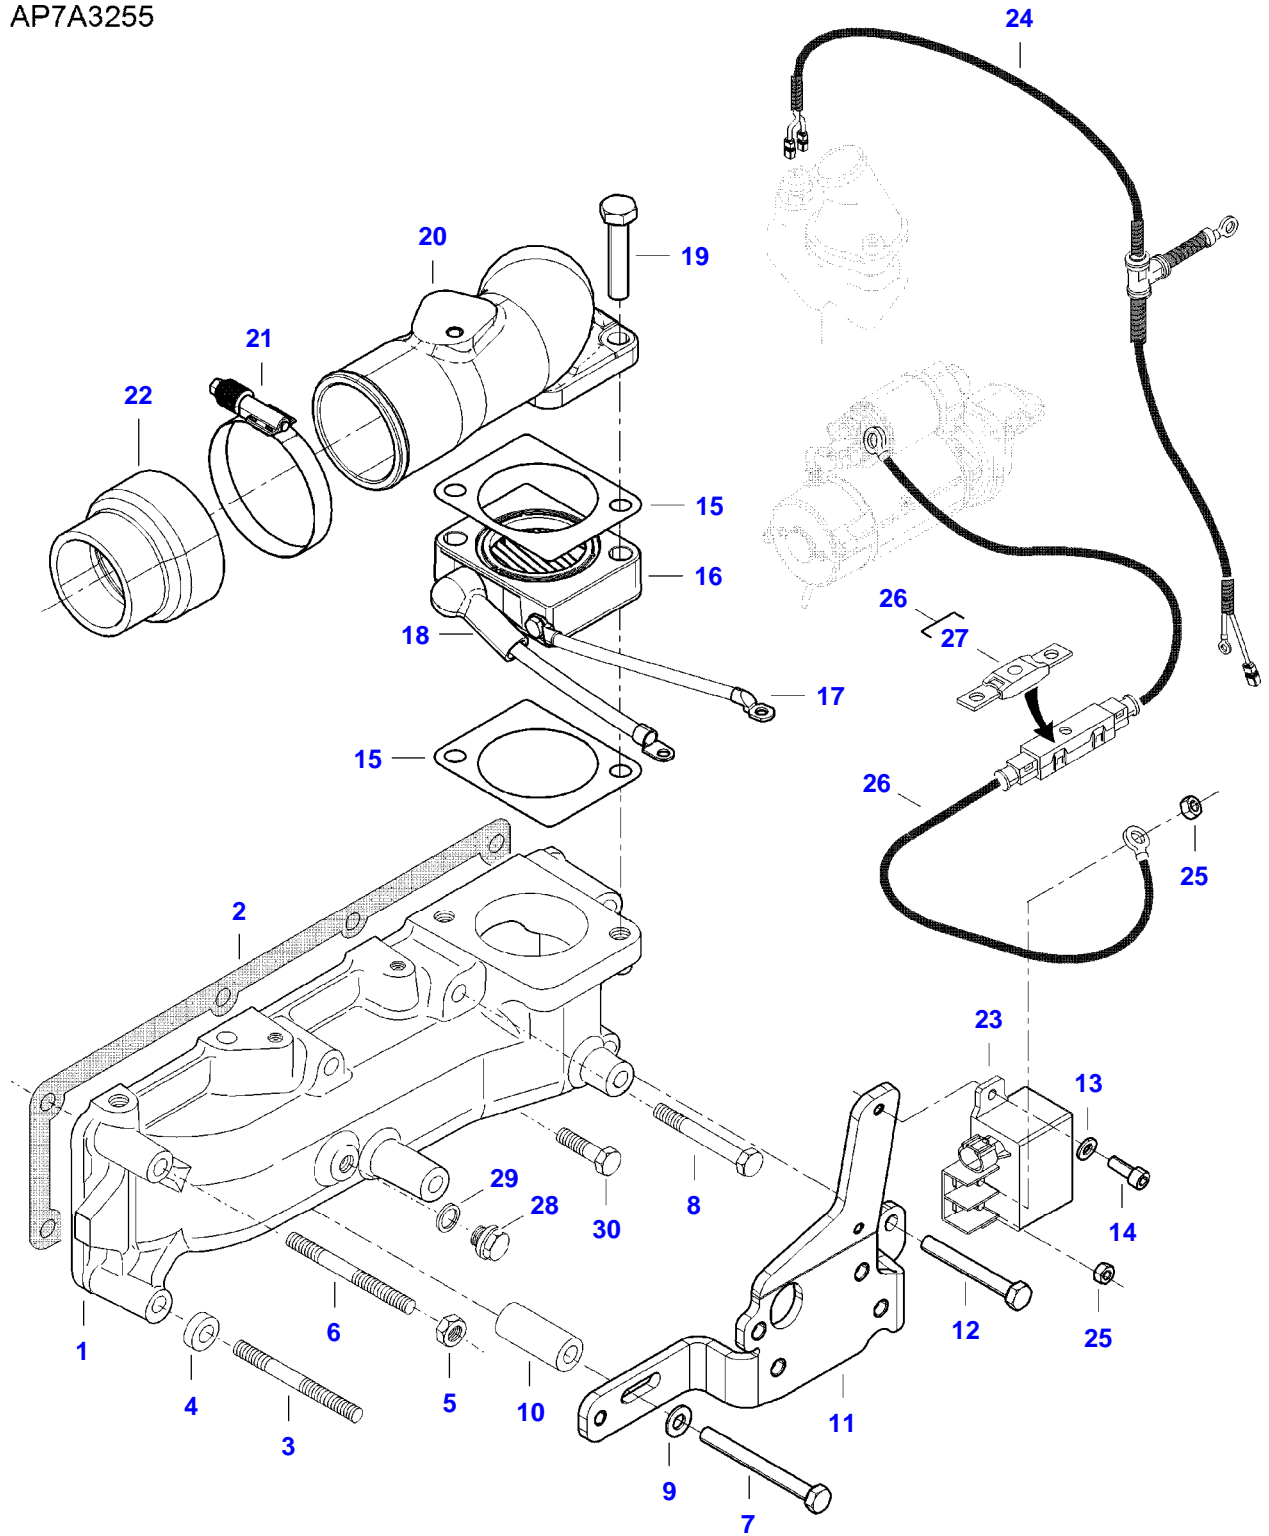

Item	Part Number	Qty	Description Comments
1	V837070456	1	VALVE ROCKER COVER
2	V519600602	1	NUT (1)
3	V836684766	1	SEALING WASHER (1)
4	V837070442	1	BREATHER CAP (1)
5	V836667459	1	GASKET (1)
6	V837070455	1	BREATHER (1)
7	V528801182	1	HEX CAP SCREW (1)
8	V614901030	2	O-RING [A]
9	V540801782	1	HEXAGON FLANGE BOLT
10	V836667033	1	STUD BOLT
11	V836667243	1	VALVE ROCKER COVER GASKET [A]
12	V602078532	1	HOSE CLIP
13	V837070343	1	SPRING
14	V837070346	1	BREATHER HOSE [A] INCLUDED IN CYLINDER HEAD GASKET KIT 1

A72L TRACTOR (A72-A92 SERIES)
AP7A3255

AP7A3255