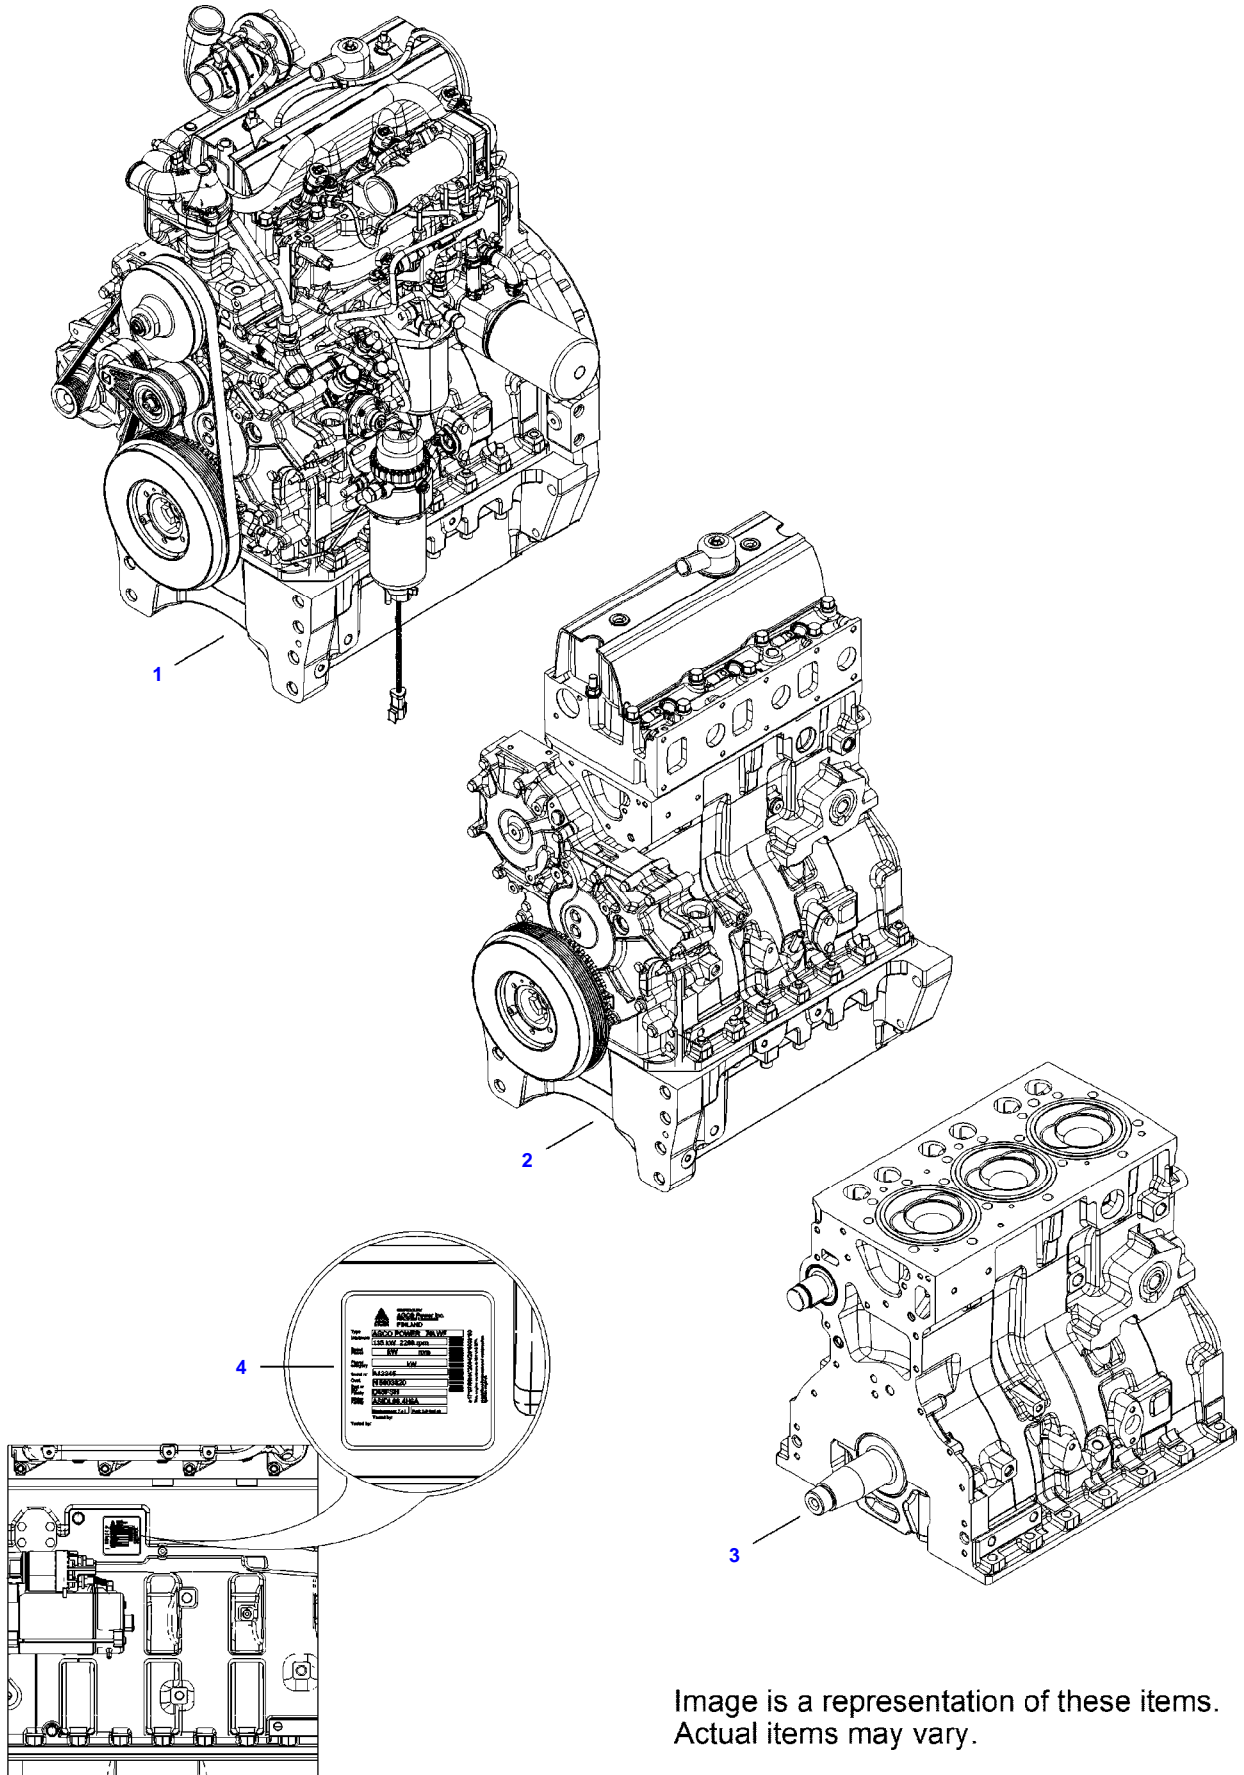

Page Number	Page Title	Page Reference
01-0001	ENGINE ASSEMBLIES - ENGINE SERIAL NUMBER RANGE U20842-X30639	1MDL2594450
01-0002	CYLINDER BLOCK - UP TO ENGINE SERIAL NUMBER X02855	1MDL2594451
01-0003	CYLINDER BLOCK - STARTING FROM ENGINE SERIAL NUMBER X02856	1MDL2594452
01-0004	TIMING GEARS AND HOUSING	1MDL2594453
01-0005	FLYWHEEL AND HOUSING	1MDL2594454
01-0006	CRANKSHAFT AND PISTONS	1MDL2594455
01-0007	CAMSHAFT AND VALVE MECHANISM	1MDL2594456
01-0008	CYLINDER HEAD	1MDL2594457
01-0009	VALVE ROCKER COVER	1MDL2594458
01-0010	INTAKE MANIFOLD	1MDL2594459
01-0011	TURBOCHARGER AND EXHAUST MANIFOLD	1MDL2594460
01-0012	OIL PUMP AND SUMP	1MDL2594461
01-0013	OIL FILTER	1MDL2594462
01-0014	COOLANT PUMP AND THERMOSTAT	1MDL2594463
01-0015	FUEL INJECTION SYSTEM	1MDL2594464
01-0016	FUEL FILTERS	1MDL2594465
01-0017	ALTERNATOR	1MDL2594466
01-0018	STARTER MOTOR	1MDL2594467
01-0019	ENGINE OVERHAUL PARTS	1MDL2594470
01-0020	SPECIAL OVERHAUL PARTS	1MDL2594469

A72L TRACTOR (A72-A92 SERIES)
AP_ENGAS_3CYL

Image is a representation of these items.
Actual items may vary.

<https://www.ebooklibonline.com>

Hello dear friend!

Thank you very much for reading.

Enter the link into your browser.

The full manual is available for immediate download.

<https://www.ebooklibonline.com>

Item	Part Number	Qty	Description Comments	Technical Specification
1	V832576302	1	ENGINE	33 DTA
2	862576302V	1	LONG BLOCK ENGINE	33 DTA
3	862576302X	1	SHORT BLOCK ENGINE	33 DTA
4	V837079921	1	LABEL ENGINE TYPE PLATE	