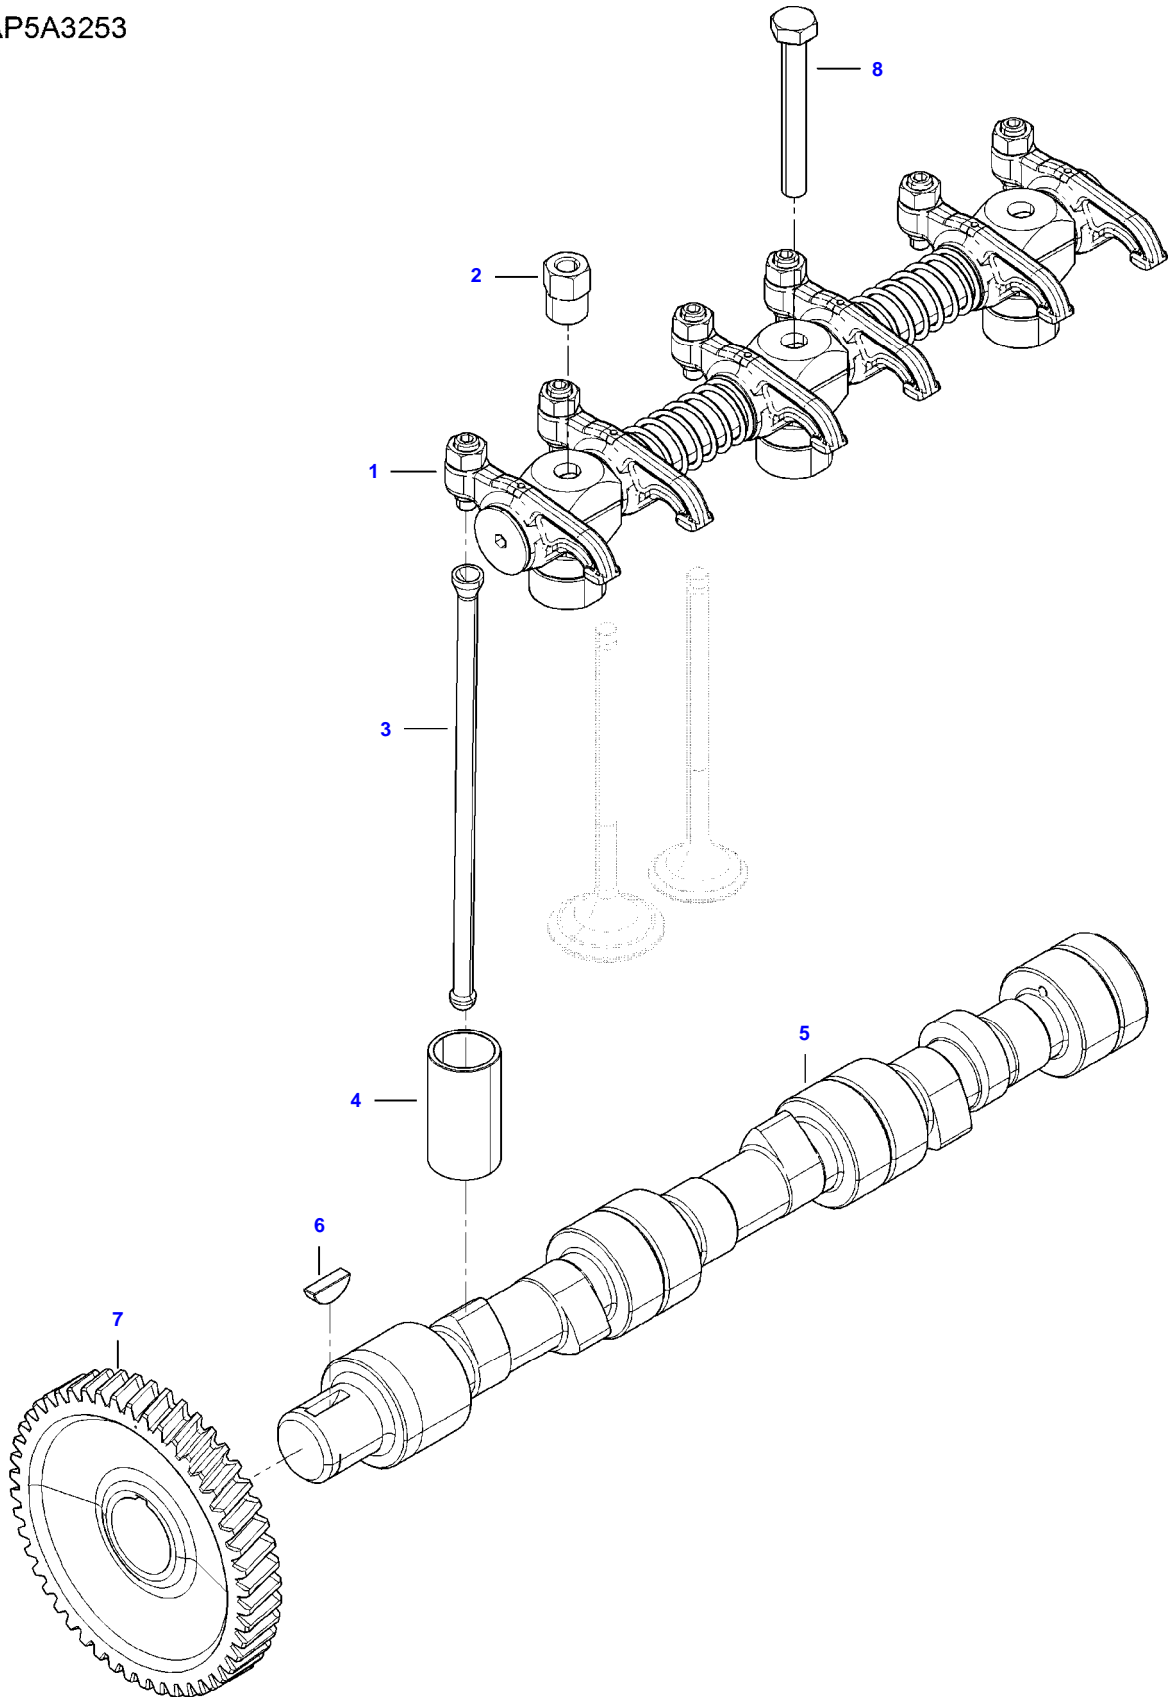

[B] INCLUDED IN COMPLETE ENGINE GASKET KIT 2

A72L TRACTOR (A72-A92 SERIES)
AP3B3238

AP3B3238

Item	Part Number	Qty	Description Comments
1	V836752443	1	FLYWHEEL HOUSING
2	V837091172	1	CRANKSHAFT SEAL [B]
3	V581705440	2	HEX SOCKET SCREW
4	V500951202	6	SPRING WASHER
5	V528702220	14	HEX CAP SCREW
6	V581705030	6	HEX SOCKET SCREW
7	V836007572	1	RUBBER PLUG
8	V836859311	1	PLUG
9	V598359850	2	PIN
10	V546801810	3	STUD BOLT
11	V504601002	3	NUT
12	V836538043	1	FLYWHEEL
13	V836117970	1	STARTER RING (12)
14	V836659527	1	GUIDE SLEEVE
15	V500951002	3	SPRING WASHER
16		1	

SEE PAGE 01-0018

[B] INCLUDED IN COMPLETE ENGINE GASKET KIT 2

A72L TRACTOR (A72-A92 SERIES)
AP4A3252

AP4A3252

Item	Part Number	Qty	Description Comments	Technical Specification
1	V836647314	1	CRANKSHAFT	
2	V603345110	1	KEY	
3	V836666103	3	PISTON	
4		3	(3)	
5		3	(3)	
6	V836640078	4	PISTON RING KIT	
7	V836640968	1	CONNECTING ROD KIT	
8		3	(7)	
9	V836110646	3	BEARING BUSH	STD
10		6	(7)	
11	V836179781	3	CONROD BEARING	STD
12	V836679154	1	MAIN BEARING	
13	V836655514	3	MAIN BEARING	
14	V836120019	1	GEAR,CRANKSHAFT	
15	V836122840	1	GEAR,CRANKSHAFT	
16	V836129781	1	RING	
17	V836136271	1	SHIELD	
18	V836846463	1	CRANKSHAFT HUB	
19	V595953360	1	PIN	
20	V836766988	1	CRANKSHAFT PULLEY	
21	V581804602	6	HEX SOCKET SCREW	
22	V836647310	1	CRANKSHAFT NUT	

A72L TRACTOR (A72-A92 SERIES)
AP5A3253

AP5A3253

Item	Part Number	Qty	Description Comments
1	V836667043	1	ROCKER SHAFT ASM
2	V836655406	2	SLEEVE NUT
3	V837084414	6	PUSHROD
4	V836014264	6	TAPPET
5	V836673020	1	CAMSHAFT
6	V603305760	1	WOODRUFF KEY
7	V836646389	1	GEAR,CAMSHAFT
8	V529801910	1	HEX CAP SCREW