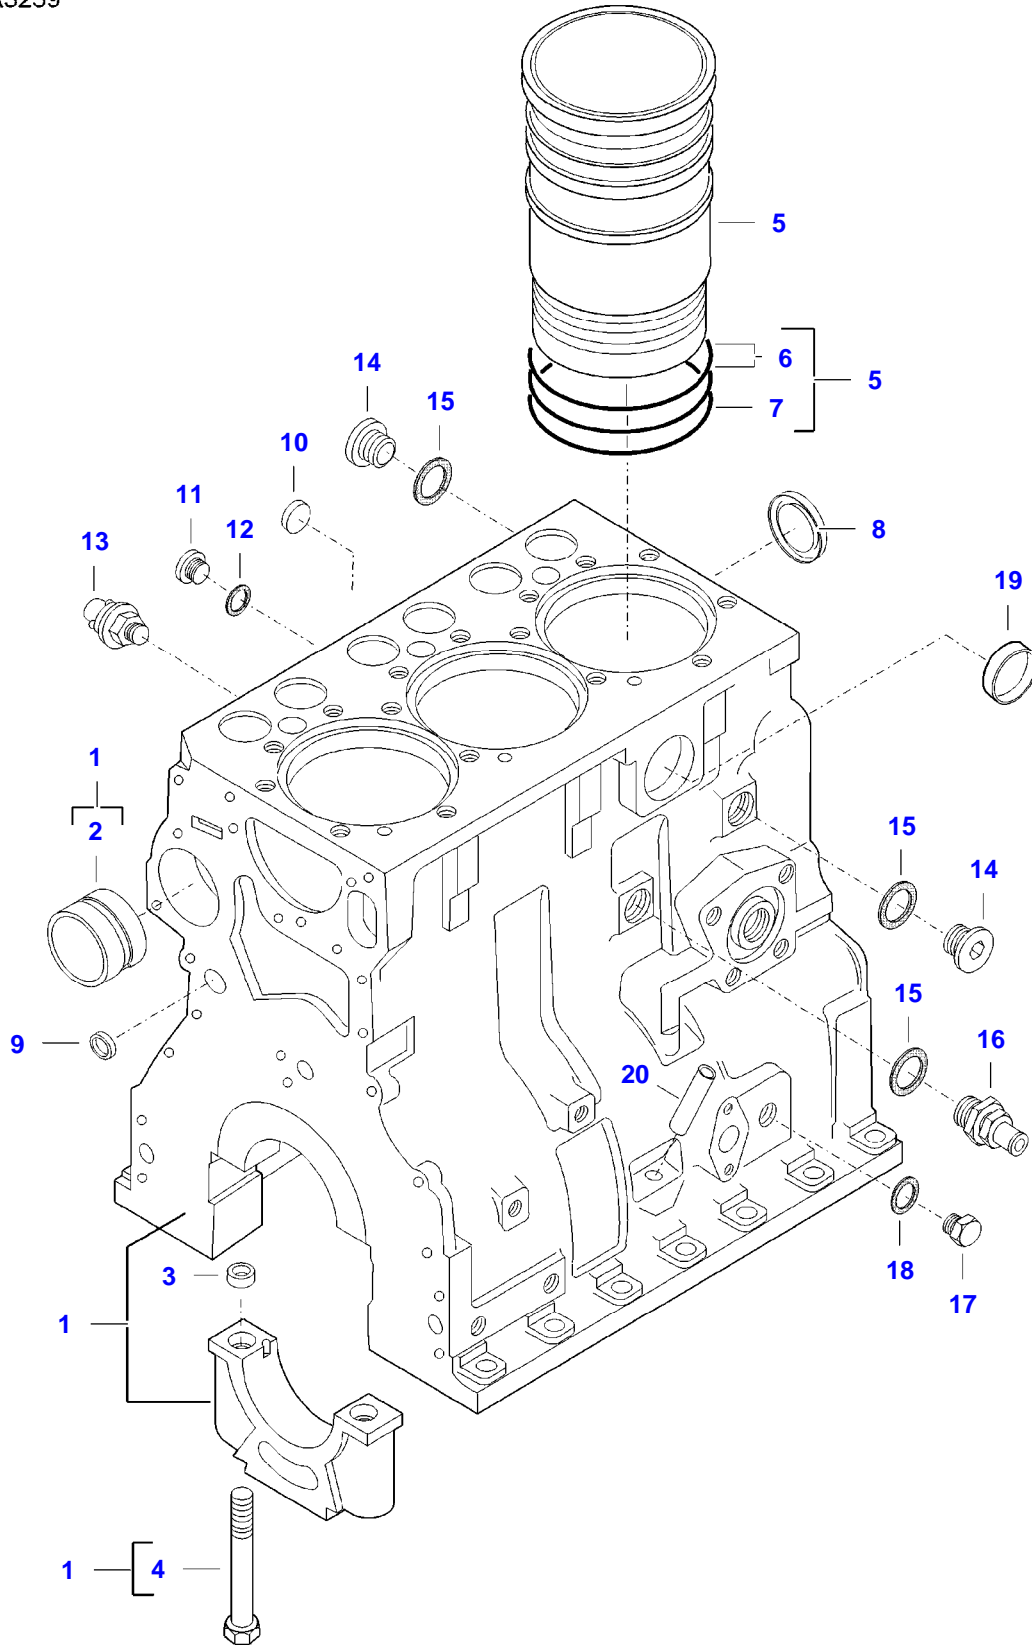

Item	Part Number	Qty	Description Comments	Technical Specification
1	V837070453	1	CYLINDER BLOCK	
2	V836866069	1	CAMSHAFT BEARING BUSHING (1)	
3	V836214478	6	GUIDE SLEEVE (1)	
4	V835329030	8	HEX CAP SCREW (1)	
5	V836673191	3	LINER	D108 MM STD
6	V836647502	6	CYLINDER LINER O-RING (5) [B]	
7	V836647503	3	CYLINDER LINER O-RING (5) [B]	
8	V836529872	1	PLUG	
9	V640016016	4	CUP PLUG	
10	V640016018	1	CUP PLUG	
11	V640325110	2	SCREW PLUG	
12	V615871014	2	SEALING WASHER [B]	
13	V887283760	1	PRESSURE SWITCH	
14	V640325018	2	PLUG	
15	V615881822	3	SEALING WASHER [B]	
16	V836664377	1	DRAIN VALVE	
17	V640045112	2	PLUG	
18	V615881216	2	SEALING WASHER [B]	
19	V836647622	1	ENGINE BLOCK HEATER	
20	V836666910	1	OIL DIPSTICK GUIDE PIPE [B] INCLUDED IN COMPLETE ENGINE GASKET KIT 2	

A72L TRACTOR (A72-A92 SERIES)
AP1A3259

AP1A3259