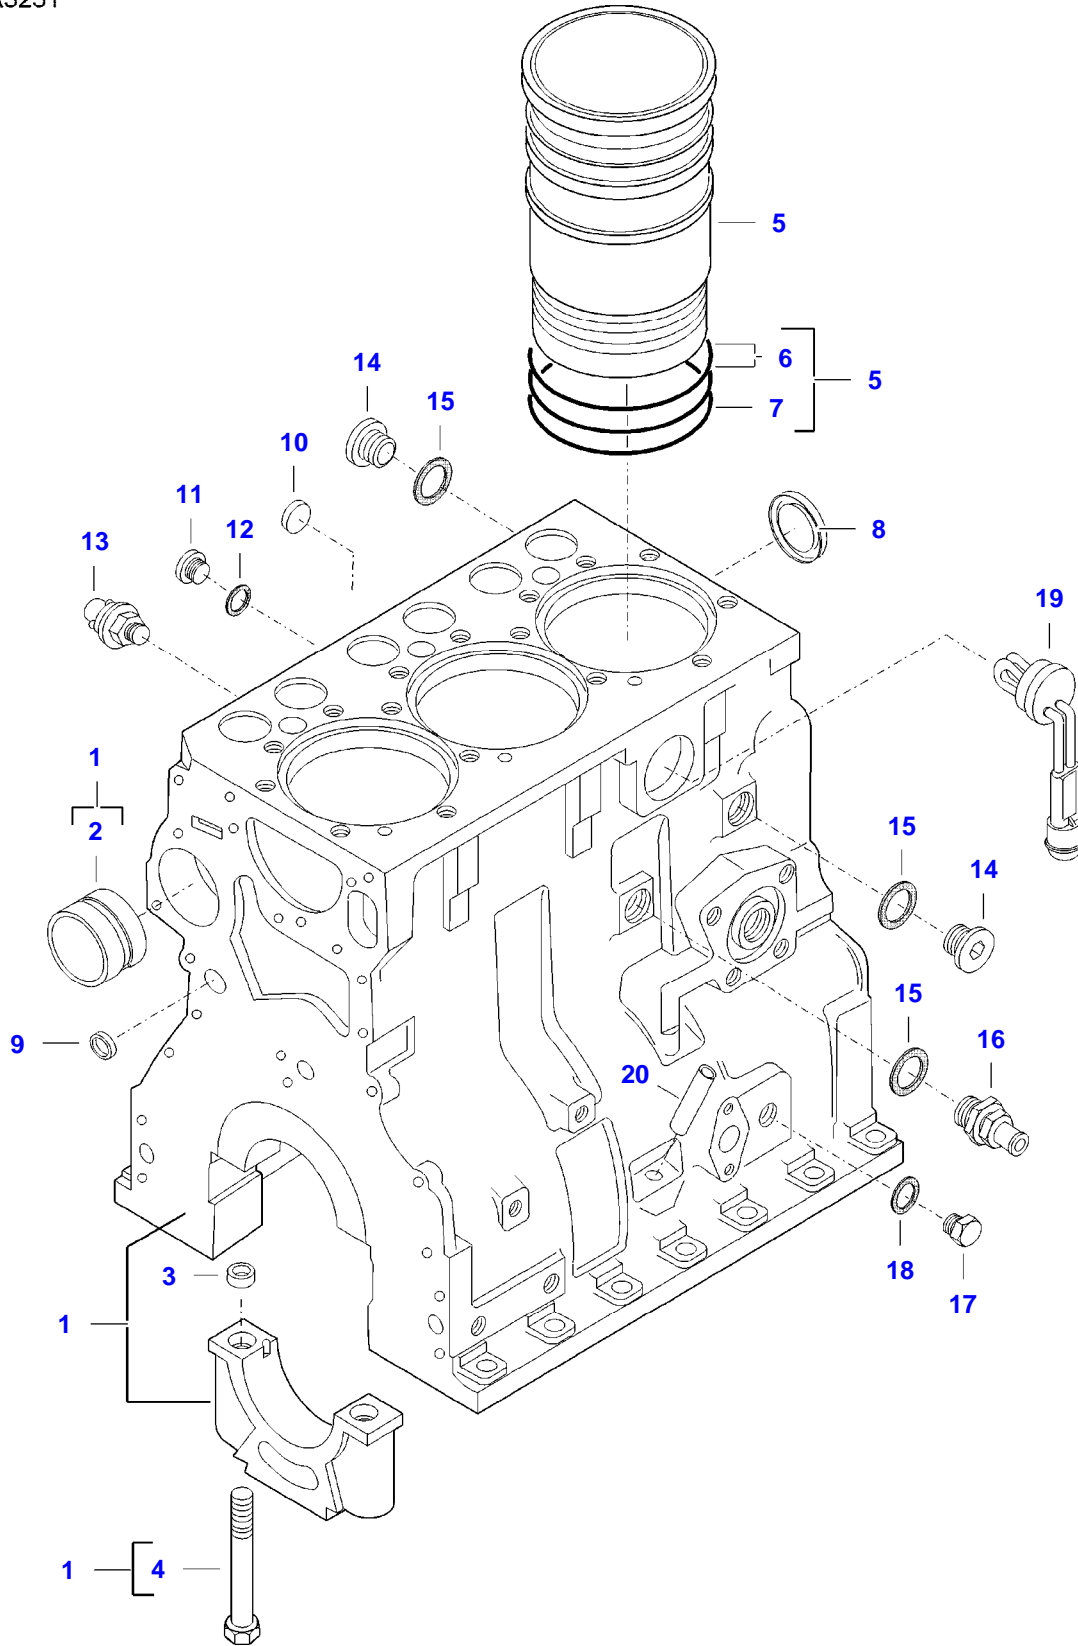

Item	Part Number	Qty	Description Comments	Technical Specification
1	V832576302	1	ENGINE	33 DTA
2	862576302V	1	LONG BLOCK ENGINE	33 DTA
3	862576302X	1	SHORT BLOCK ENGINE	33 DTA
4	V837079921	1	LABEL ENGINE TYPE PLATE	

A72L TRACTOR (A72-A92 SERIES)
AP1A3251

AP1A3251