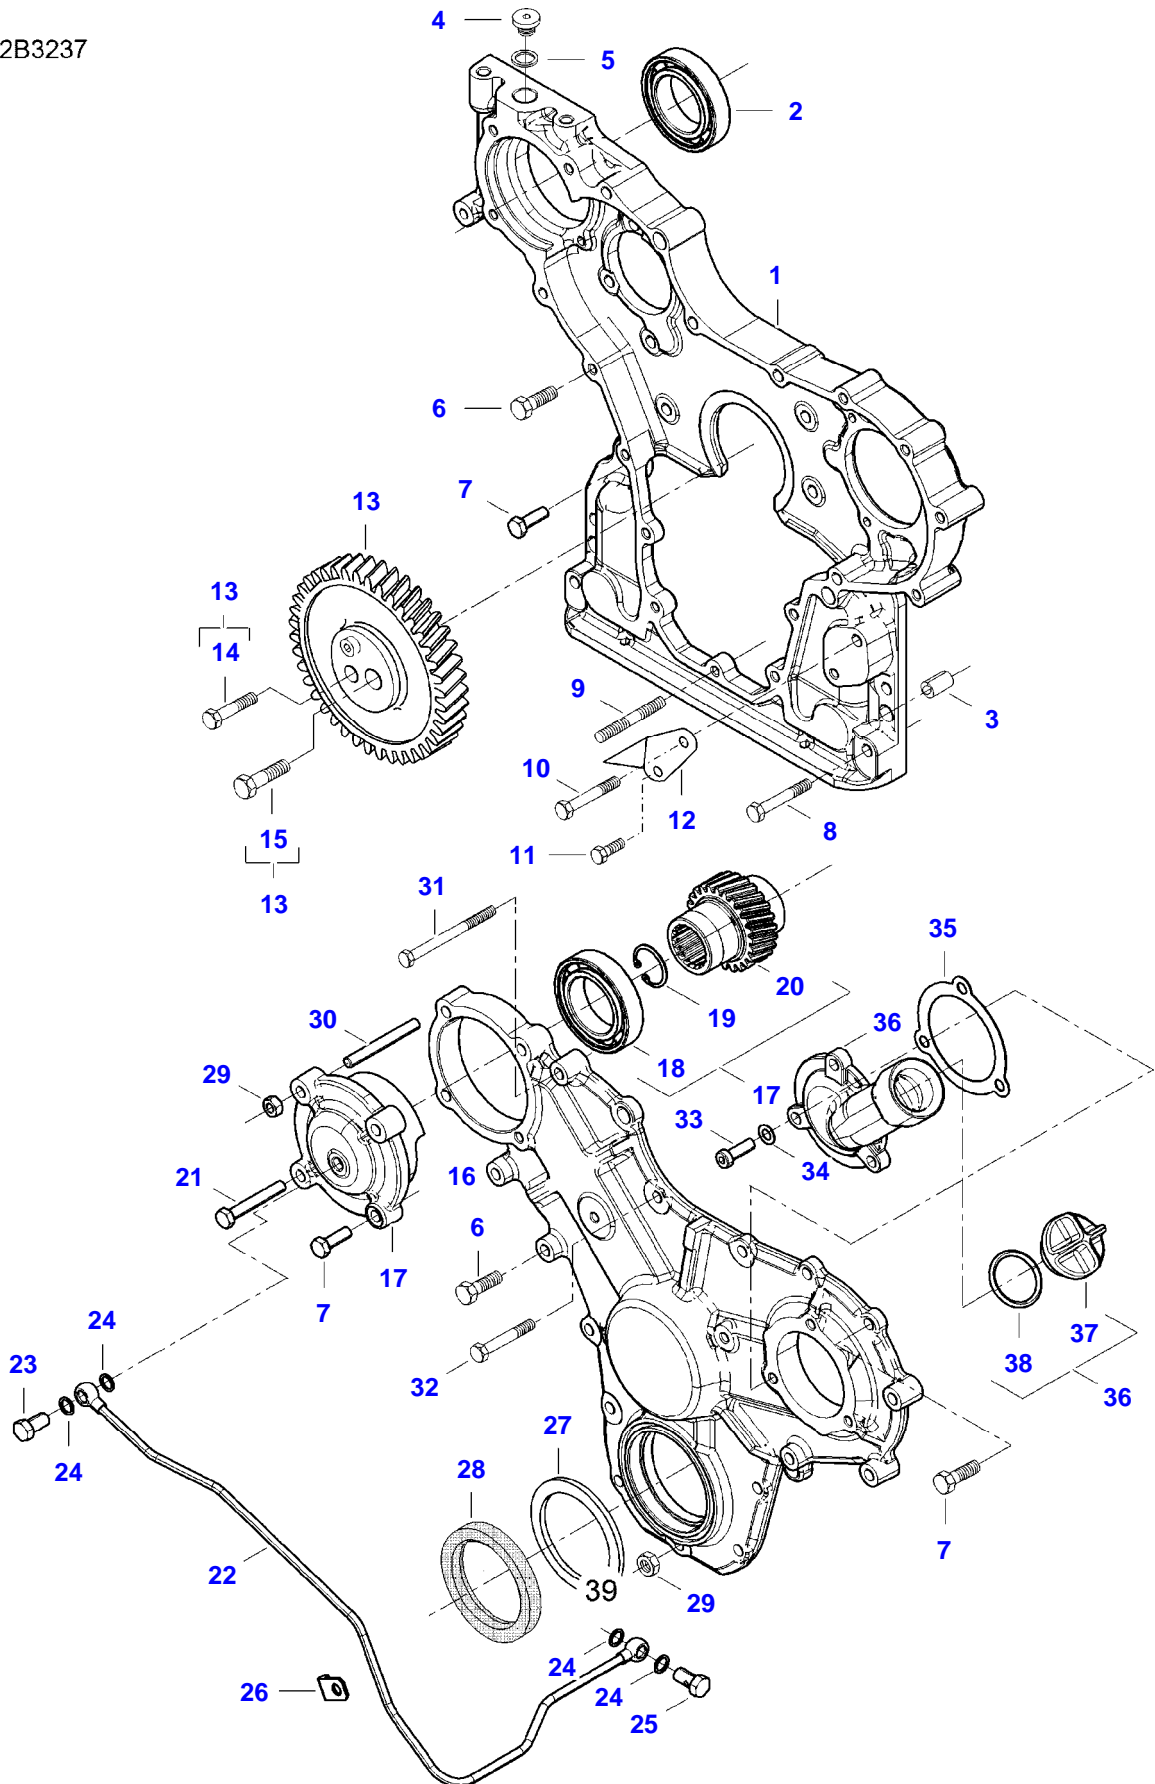

Item	Part Number	Qty	Description Comments	Technical Specification
1	V837070453	1	CYLINDER BLOCK	
2	V836866069	1	CAMSHAFT BEARING BUSHING (1)	
3	V836214478	6	GUIDE SLEEVE (1)	
4	V835329030	8	HEX CAP SCREW (1)	
5	V836673191	3	LINER	D108 MM STD
6	V836647502	6	CYLINDER LINER O-RING (5) [B]	
7	V836647503	3	CYLINDER LINER O-RING (5) [B]	
8	V836529872	1	PLUG	
9	V640016016	4	CUP PLUG	
10	V640016018	1	CUP PLUG	
11	V640325110	2	SCREW PLUG	
12	V615871014	2	SEALING WASHER [B]	
13	V887283760	1	PRESSURE SWITCH	
14	V640325018	2	PLUG	
15	V615881822	3	SEALING WASHER [B]	
16	V836664377	1	DRAIN VALVE	
17	V640045112	2	PLUG	
18	V615881216	2	SEALING WASHER [B]	
19	V640016040	1	CUP PLUG	
20	V836666910	1	OIL DIPSTICK GUIDE PIPE [B] INCLUDED IN COMPLETE ENGINE GASKET KIT 2	

A72L TRACTOR (A72-A92 SERIES)
AP2B3237

AP2B3237