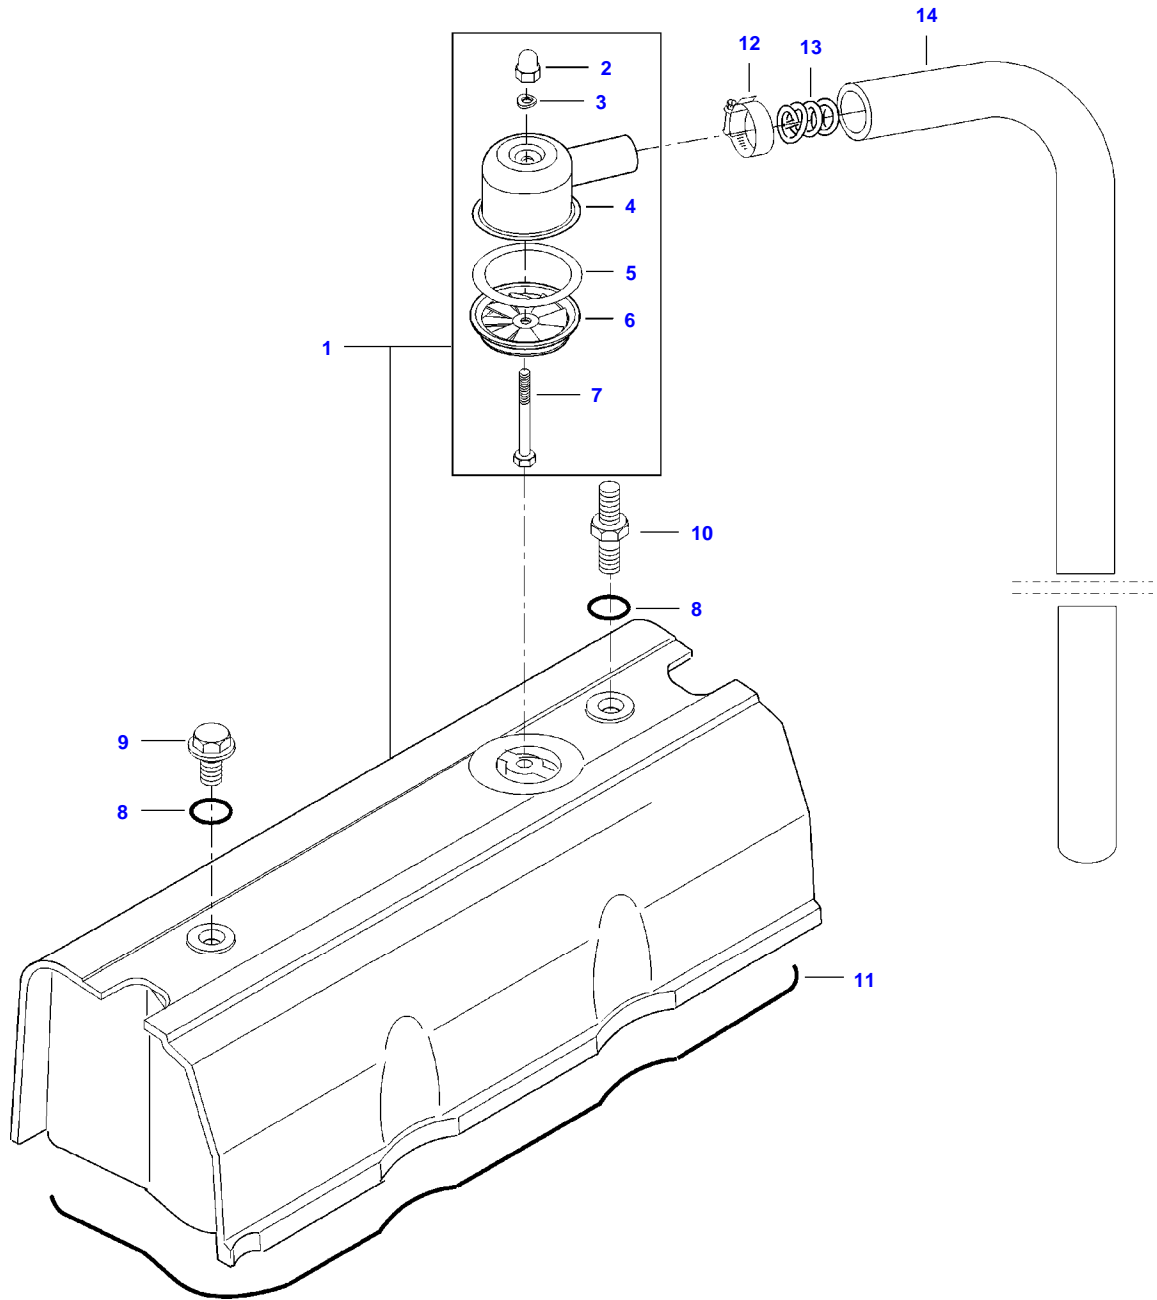

Item	Part Number	Qty	Description Comments
1	V836873284	1	CYLINDER HEAD
2	V836646382	12	COTTER (1)
3	V836646381	6	WASHER (1)
4	V837073405	6	VALVE SPRING (1)
5	V837073166	6	VALVE STEM GASKET (1)
6	V836673175	6	VALVE GUIDE (1)
7	V836647936	3	VALVE SEAT (1)
8	V836647600	3	VALVE SEAT (1)
9	V836646357	3	EXHAUST VALVE (1)
10	V836646356	3	INTAKE VALVE (1)
11	V546901900	2	STUD BOLT (1)
12	V546901435	6	STUD BOLT (1)
13	V836647942	5	CUP PLUG (1)
14	V837069025	15	CYLINDER HEAD BOLT
15	V528801800	2	HEX CAP SCREW
16	V836855350	2	BLOCK OFF PLATE
17	ACW1796900	2	GASKET [A]
18	V836673329	1	LIFT EYE
19	V640325018	1	PLUG
20	V615881822	1	SEALING WASHER [A]
21	V837084523	1	CYLINDER HEAD GASKET [A]
22	V528801820	2	HEX CAP SCREW
23	V836659278	1	BRACKET
24	V836859110	2	NUT
25	V836859109	2	STUD BOLT
26	V581705000	2	HEX SOCKET SCREW
27	V836667397	1	BRACKET

[A] INCLUDED IN CYLINDER HEAD GASKET KIT 1

A72L TRACTOR (A72-A92 SERIES)
AP35A2955

AP35A2955