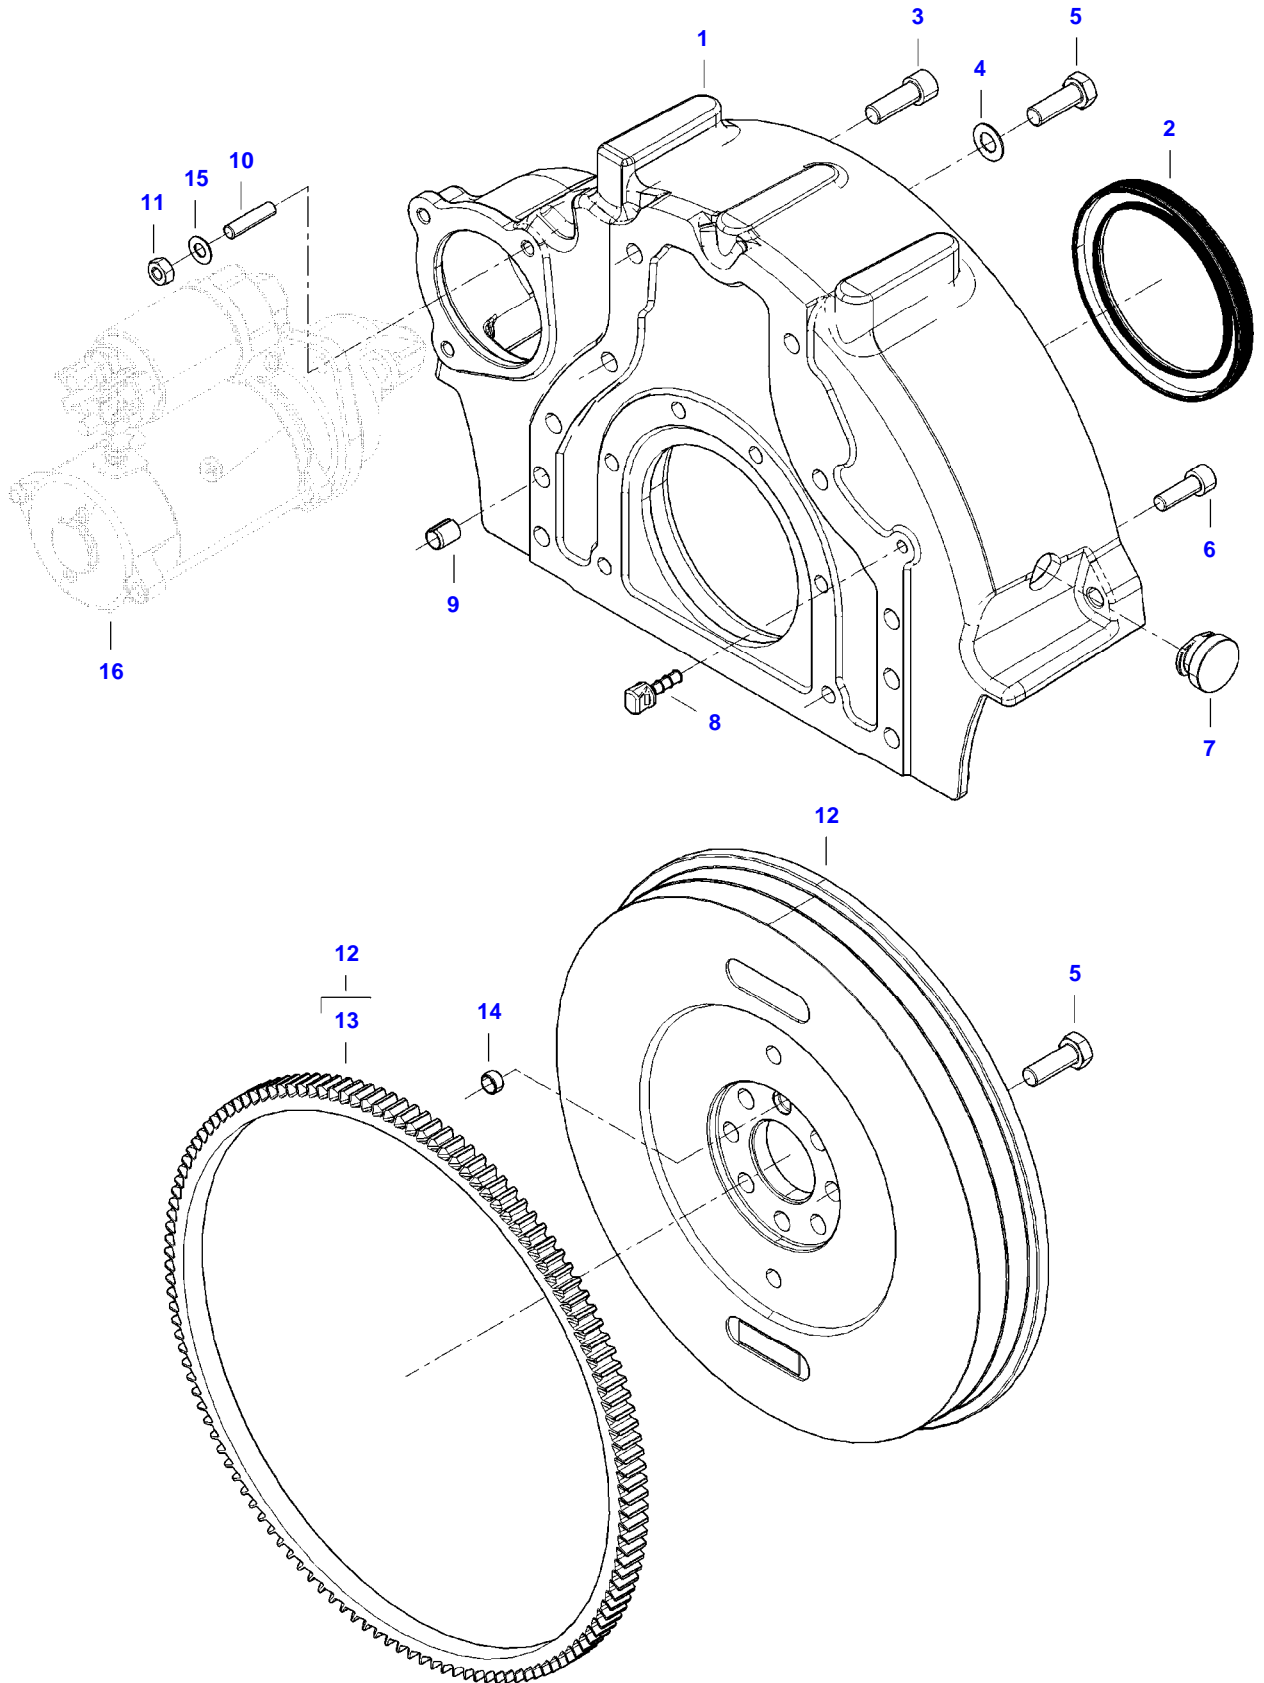

[B] INCLUDED IN COMPLETE ENGINE GASKET KIT 2

A72L TRACTOR (A72-A92 SERIES)
AP3B3238

AP3B3238

Item	Part Number	Qty	Description Comments
1	V836752443	1	FLYWHEEL HOUSING
2	V837091172	1	CRANKSHAFT SEAL [B]
3	V581705440	2	HEX SOCKET SCREW
4	V500951202	6	SPRING WASHER
5	V528702220	14	HEX CAP SCREW
6	V581705030	6	HEX SOCKET SCREW
7	V836007572	1	RUBBER PLUG
8	V836859311	1	PLUG
9	V598359850	2	PIN
10	V546801810	3	STUD BOLT
11	V504601002	3	NUT
12	V836538043	1	FLYWHEEL
13	V836117970	1	STARTER RING (12)
14	V836659527	1	GUIDE SLEEVE
15	V500951002	3	SPRING WASHER
16		1	

SEE PAGE 01-0018

[B] INCLUDED IN COMPLETE ENGINE GASKET KIT 2

A72L TRACTOR (A72-A92 SERIES)
AP4A3252

AP4A3252

Item	Part Number	Qty	Description Comments	Technical Specification
1	V836647314	1	CRANKSHAFT	
2	V603345110	1	KEY	
3	V836666103	3	PISTON	
4		3	(3)	
5		3	(3)	
6	V836640078	4	PISTON RING KIT	
7	V836640968	1	CONNECTING ROD KIT	
8		3	(7)	
9	V836110646	3	BEARING BUSH	STD
10		6	(7)	
11	V836179781	3	CONROD BEARING	STD
12	V836679154	1	MAIN BEARING	
13	V836655514	3	MAIN BEARING	
14	V836120019	1	GEAR,CRANKSHAFT	
15	V836122840	1	GEAR,CRANKSHAFT	
16	V836129781	1	RING	
17	V836136271	1	SHIELD	
18	V836846463	1	CRANKSHAFT HUB	
19	V595953360	1	PIN	
20	V836766988	1	CRANKSHAFT PULLEY	
21	V581804602	6	HEX SOCKET SCREW	
22	V836647310	1	CRANKSHAFT NUT	