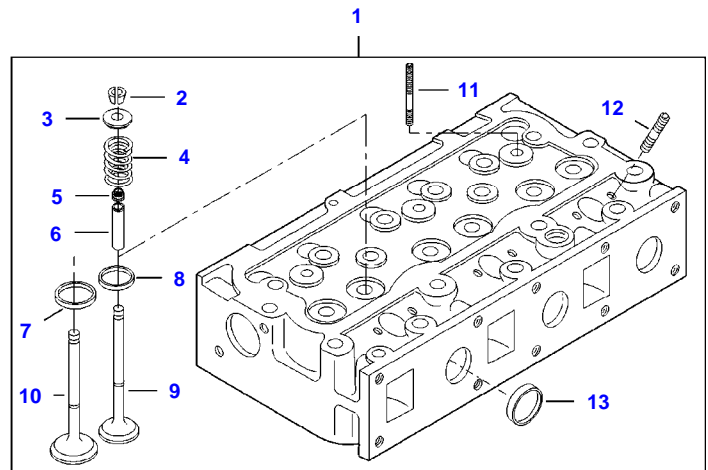

SEE PAGE 01-0018

[B] INCLUDED IN COMPLETE ENGINE GASKET KIT 2

A72L TRACTOR (A72-A92 SERIES)
AP4A3252

AP4A3252

Item	Part Number	Qty	Description Comments	Technical Specification
1	V836647314	1	CRANKSHAFT	
2	V603345110	1	KEY	
3	V836666103	3	PISTON	
4		3	(3)	
5		3	(3)	
6	V836640078	4	PISTON RING KIT	
7	V836640968	1	CONNECTING ROD KIT	
8		3	(7)	
9	V836110646	3	BEARING BUSH	STD
10		6	(7)	
11	V836179781	3	CONROD BEARING	STD
12	V836679154	1	MAIN BEARING	
13	V836655514	3	MAIN BEARING	
14	V836120019	1	GEAR,CRANKSHAFT	
15	V836122840	1	GEAR,CRANKSHAFT	
16	V836129781	1	RING	
17	V836136271	1	SHIELD	
18	V836846463	1	CRANKSHAFT HUB	
19	V595953360	1	PIN	
20	V836766988	1	CRANKSHAFT PULLEY	
21	V581804602	6	HEX SOCKET SCREW	
22	V836647310	1	CRANKSHAFT NUT	

A72L TRACTOR (A72-A92 SERIES)
AP5A3253

AP5A3253

Item	Part Number	Qty	Description Comments
1	V836667043	1	ROCKER SHAFT ASM
2	V836655406	2	SLEEVE NUT
3	V837084414	6	PUSHROD
4	V836014264	6	TAPPET
5	V836673020	1	CAMSHAFT
6	V603305760	1	WOODRUFF KEY
7	V836646389	1	GEAR,CAMSHAFT
8	V529801910	1	HEX CAP SCREW

A72L TRACTOR (A72-A92 SERIES)
AP6A3254

AP6A3254

Item	Part Number	Qty	Description Comments
1	V836873284	1	CYLINDER HEAD
2	V836646382	12	COTTER (1)
3	V836646381	6	WASHER (1)
4	V837073405	6	VALVE SPRING (1)
5	V837073166	6	VALVE STEM GASKET (1)
6	V836673175	6	VALVE GUIDE (1)
7	V836647936	3	VALVE SEAT (1)
8	V836647600	3	VALVE SEAT (1)
9	V836646357	3	EXHAUST VALVE (1)
10	V836646356	3	INTAKE VALVE (1)
11	V546901900	2	STUD BOLT (1)
12	V546901435	6	STUD BOLT (1)
13	V836647942	5	CUP PLUG (1)
14	V837069025	15	CYLINDER HEAD BOLT
15	V528801800	2	HEX CAP SCREW
16	V836855350	2	BLOCK OFF PLATE
17	ACW1796900	2	GASKET [A]
18	V836673329	1	LIFT EYE
19	V640325018	1	PLUG
20	V615881822	1	SEALING WASHER [A]
21	V837084523	1	CYLINDER HEAD GASKET [A]
22	V528801820	2	HEX CAP SCREW
23	V836659278	1	BRACKET
24	V836859110	2	NUT
25	V836859109	2	STUD BOLT
26	V581705000	2	HEX SOCKET SCREW
27	V836667397	1	BRACKET