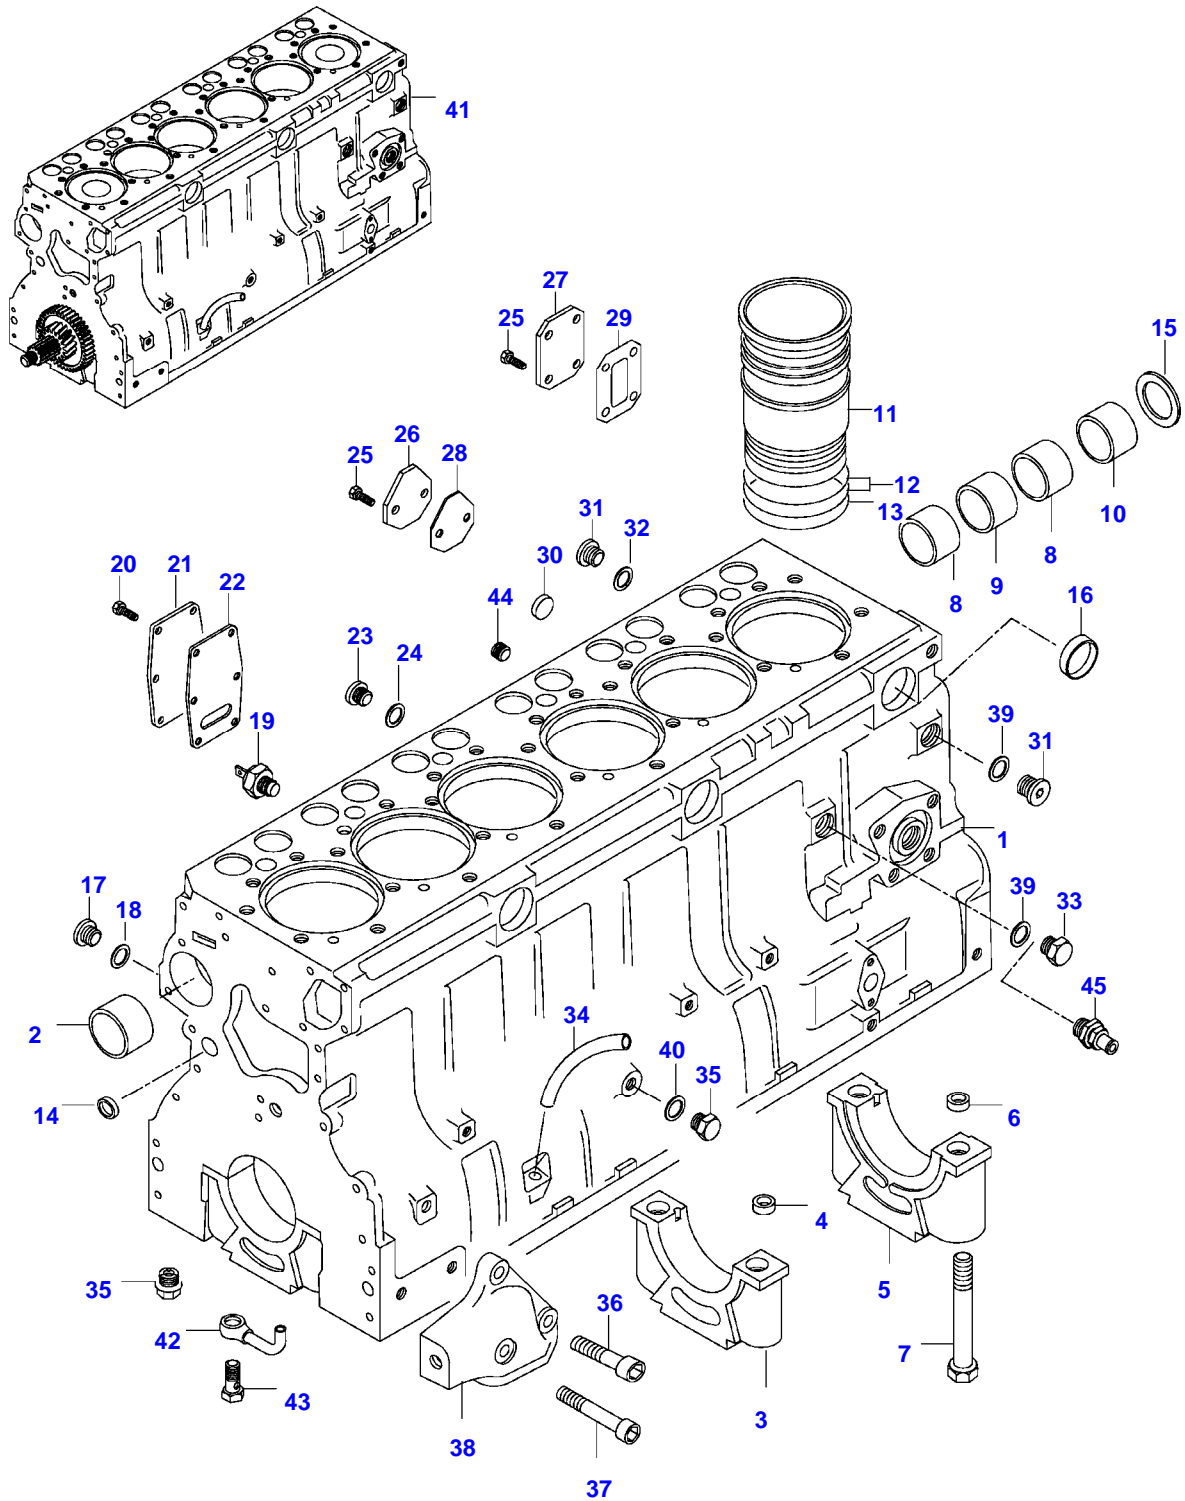

8050LS TRACTOR (MEGA SERIES)
SPIMG-006-21-06