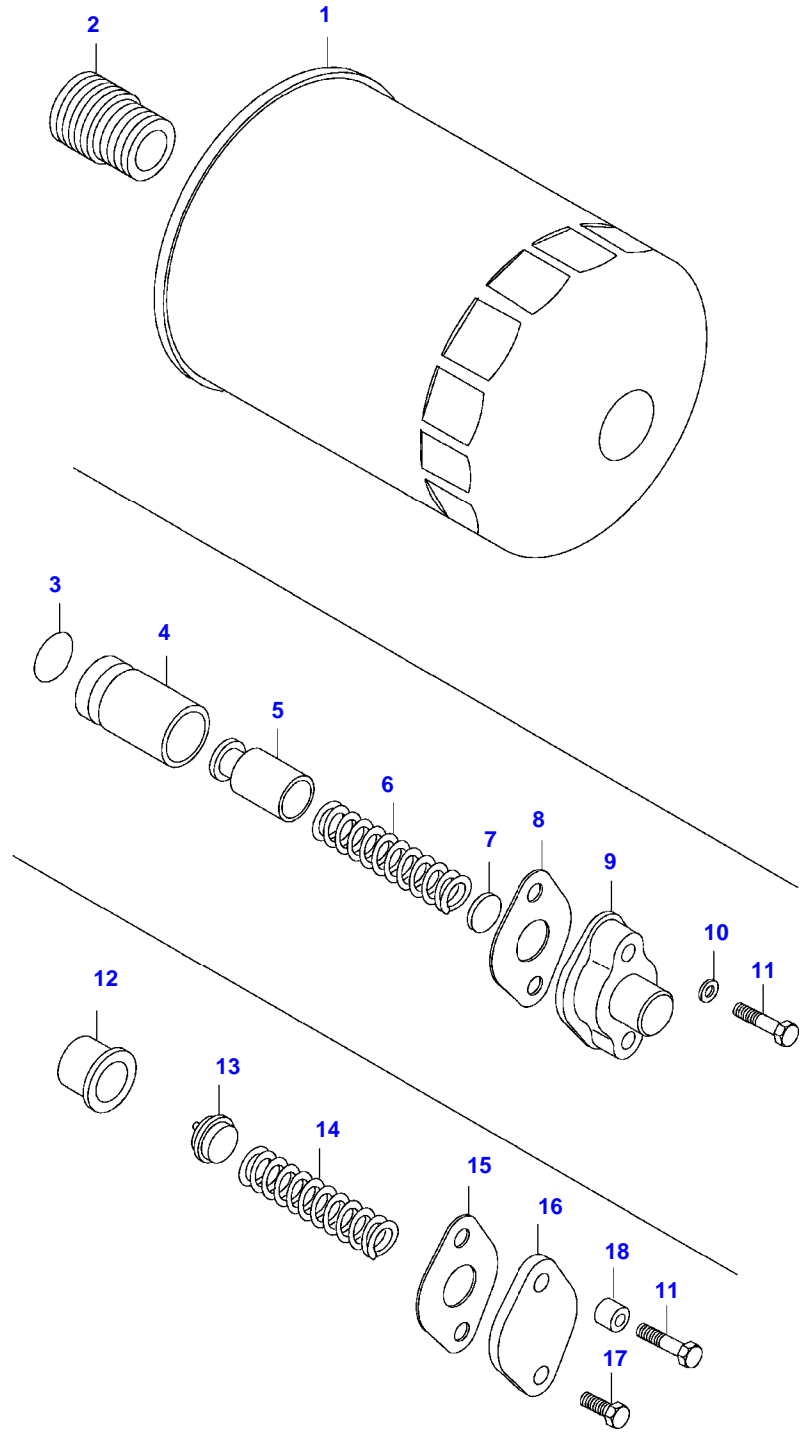

Item	Part Number	Qty	Description Comments
1	V836647865	1	TIMING GEAR CASE
2	V836647419	1	GASKET S2
3	V528801400	11	HEX CAP SCREW
4	V546801380	4	STUD BOLT
5	V598359850	4	PIN
6	V529801440	2	HEX CAP SCREW
7	V836129709	1	SHAFT
8	V836129863	1	IDLER GEAR
9	V836129844	1	BEARING BUSH .
10	V836129845	1	FLANGE
11	V528801860	1	HEX CAP SCREW
12	V529902680	1	HEX CAP SCREW
13	V836647572	1	GEAR HOUSING FRONT COVER
14	V836129942	1	GASKET S2
15	V836129782	1	COVER
16	V614105880	1	OIL SEAL S2
17	V640016016	1	CUP PLUG
18	V504800800	5	NUT
19	V528801380	3	HEX CAP SCREW
20	V836746921	1	PIPE
21	V836129946	1	GASKET S2
22	V528801420	4	HEX CAP SCREW
23	V529801500	2	HEX CAP SCREW
24	V529801470	3	HEX CAP SCREW
25	V836120989	1	WASHER
26	V614604740	1	O-RING S2
27	V836338733	1	OIL FILLER CAP
29	V529801450	1	HEX CAP SCREW
30	V836083428	2	CABLE TIE
31	V836655512	1	BRACKET
	V836664528	1	THROTTLE SENSOR BRACKET L8253-(M)
32	V528801362	3	HEX CAP SCREW

8050LS TRACTOR (MEGA SERIES)
SPIMG-006-21-34