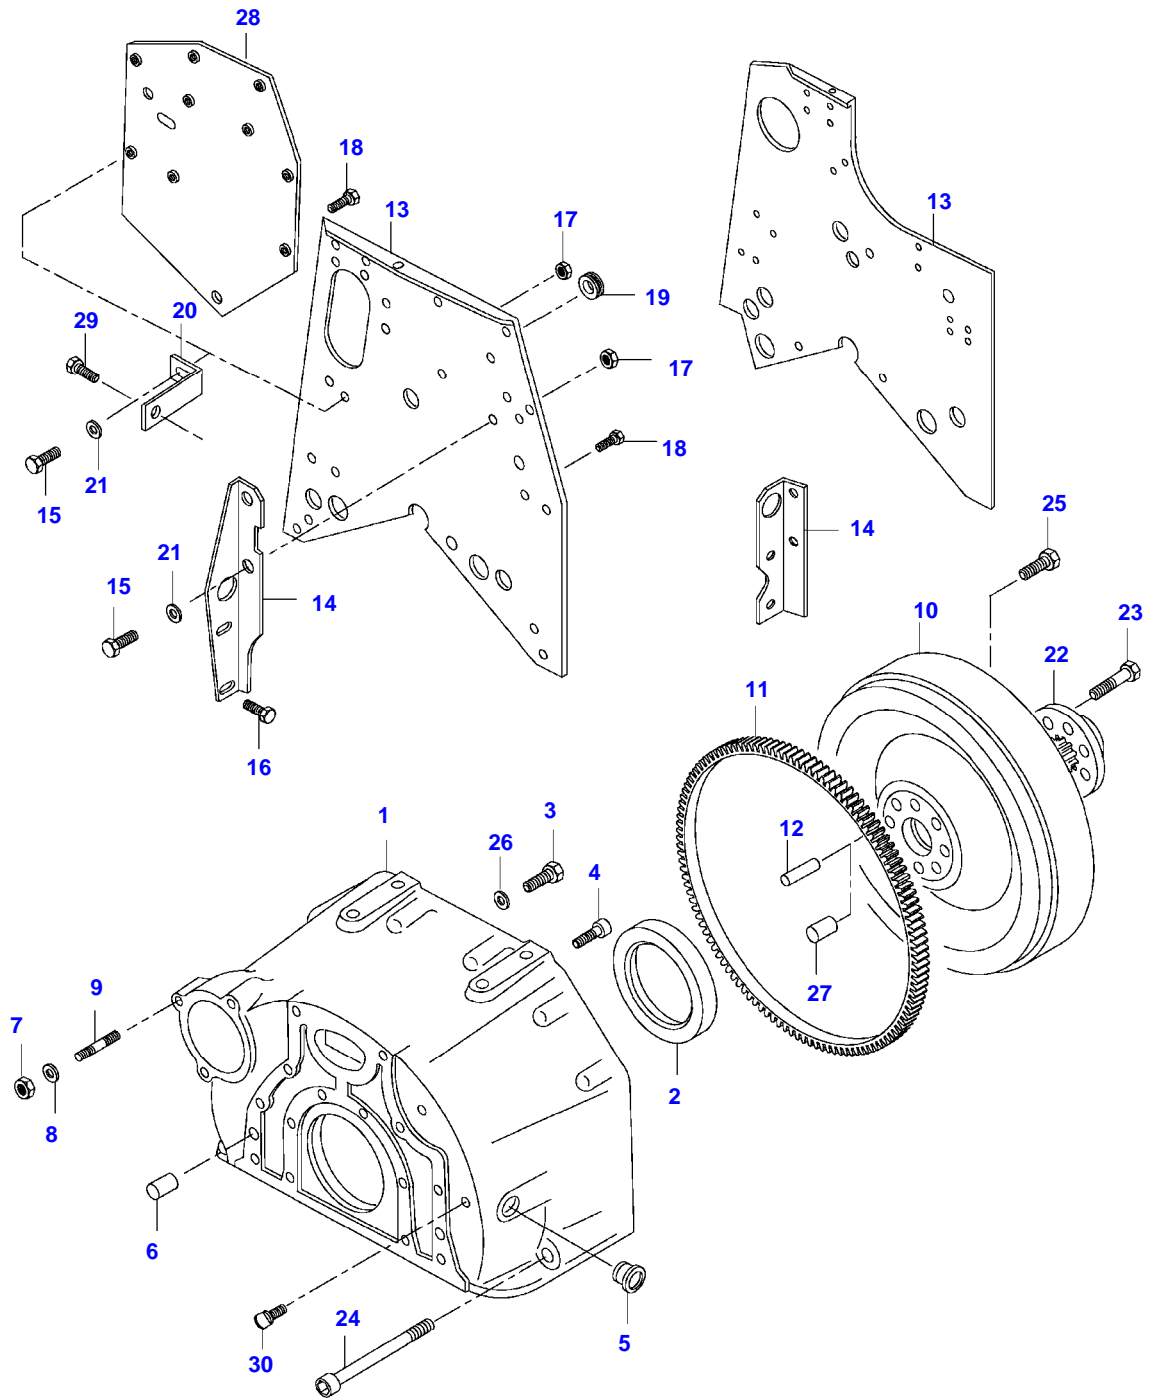

6400LS TRACTOR (MEZZO SERIES)
SPIMG-006-21-08

Item	Part Number	Qty	Description Comments	Technical Specification
1	V836647040	1	FLYWHEEL HOUSING	
	V836647439	1	FLYWHEEL HOUSING HYDRAULIC CLUTCH VOITH	
	V836146956	1	FLYWHEEL HYDRAULIC CLUTCH TRANSFLUID	
2	V614500002	1	CRANKSHAFT SEAL S2	
3	V529702220	8	HEX CAP SCREW	
4	V581705030	6	HEX SOCKET SCREW	
5	V836007572	1	RUBBER PLUG	
6	V598359850	2	PIN	
7	V504601000	3	NUT	
8	V500951000	3	SPRING WASHER	
9	V546801800	3	STUD BOLT	
10	V836146784	1	FLYWHEEL	
	V836759818	1	FLYWHEEL H17045-(M)	
	V836146958	1	FLYWHEEL HYDRAULIC CLUTCH VOITH -666065	
	V836752255	1	FLYWHEEL HYDRAULIC CLUTCH VOITH D 9373-(M)	
	V836759820	1	FLYWHEEL HYDRAULIC CLUTCH VOITH 666066-	
	V836752257	1	FLYWHEEL HYDRAULIC CLUTCH TRANSFLUID	
11	V835328783	1	STARTER RING	
12	V595955060	1	PIN	
13	V836647590	1	PLATE	
	V836755845	1	FLYWHEEL HOUSING PILLAR EXHAUST PIPE	
14	V836647471	1	LIFT EYE -1994	
	V32999100	1	SUPPORT 1995-	
15	V528801362	4	HEX CAP SCREW	
16	V528801380	2	HEX CAP SCREW	
	V528801800	2	HEX CAP SCREW	
17	V504800800	3	NUT	
18	V528802180	2	HEX CAP SCREW	
19	V835338745	1	RUBBER INLET	
20	V836755361	1	SUPPORT	
21	V500150842	3	WASHER	
22		1	HUB HYDRAULIC CLUTCH SEE PAGE 04-0002 SEE PAGE 04-0003	
23	V529902240	7	HEX CAP SCREW HYDRAULIC CLUTCH SEE PAGE 04-0002 SEE PAGE 04-0003	
24	VHC9784	2	HEX SOCKET SCREW	M12 X 140 SFS_EN_ISO_4762 12.9
25	V528702230	8	HEX CAP SCREW	
	V529702250	8	HEX CAP SCREW HYDRAULIC CLUTCH	
26	V500951200	8	SPRING WASHER