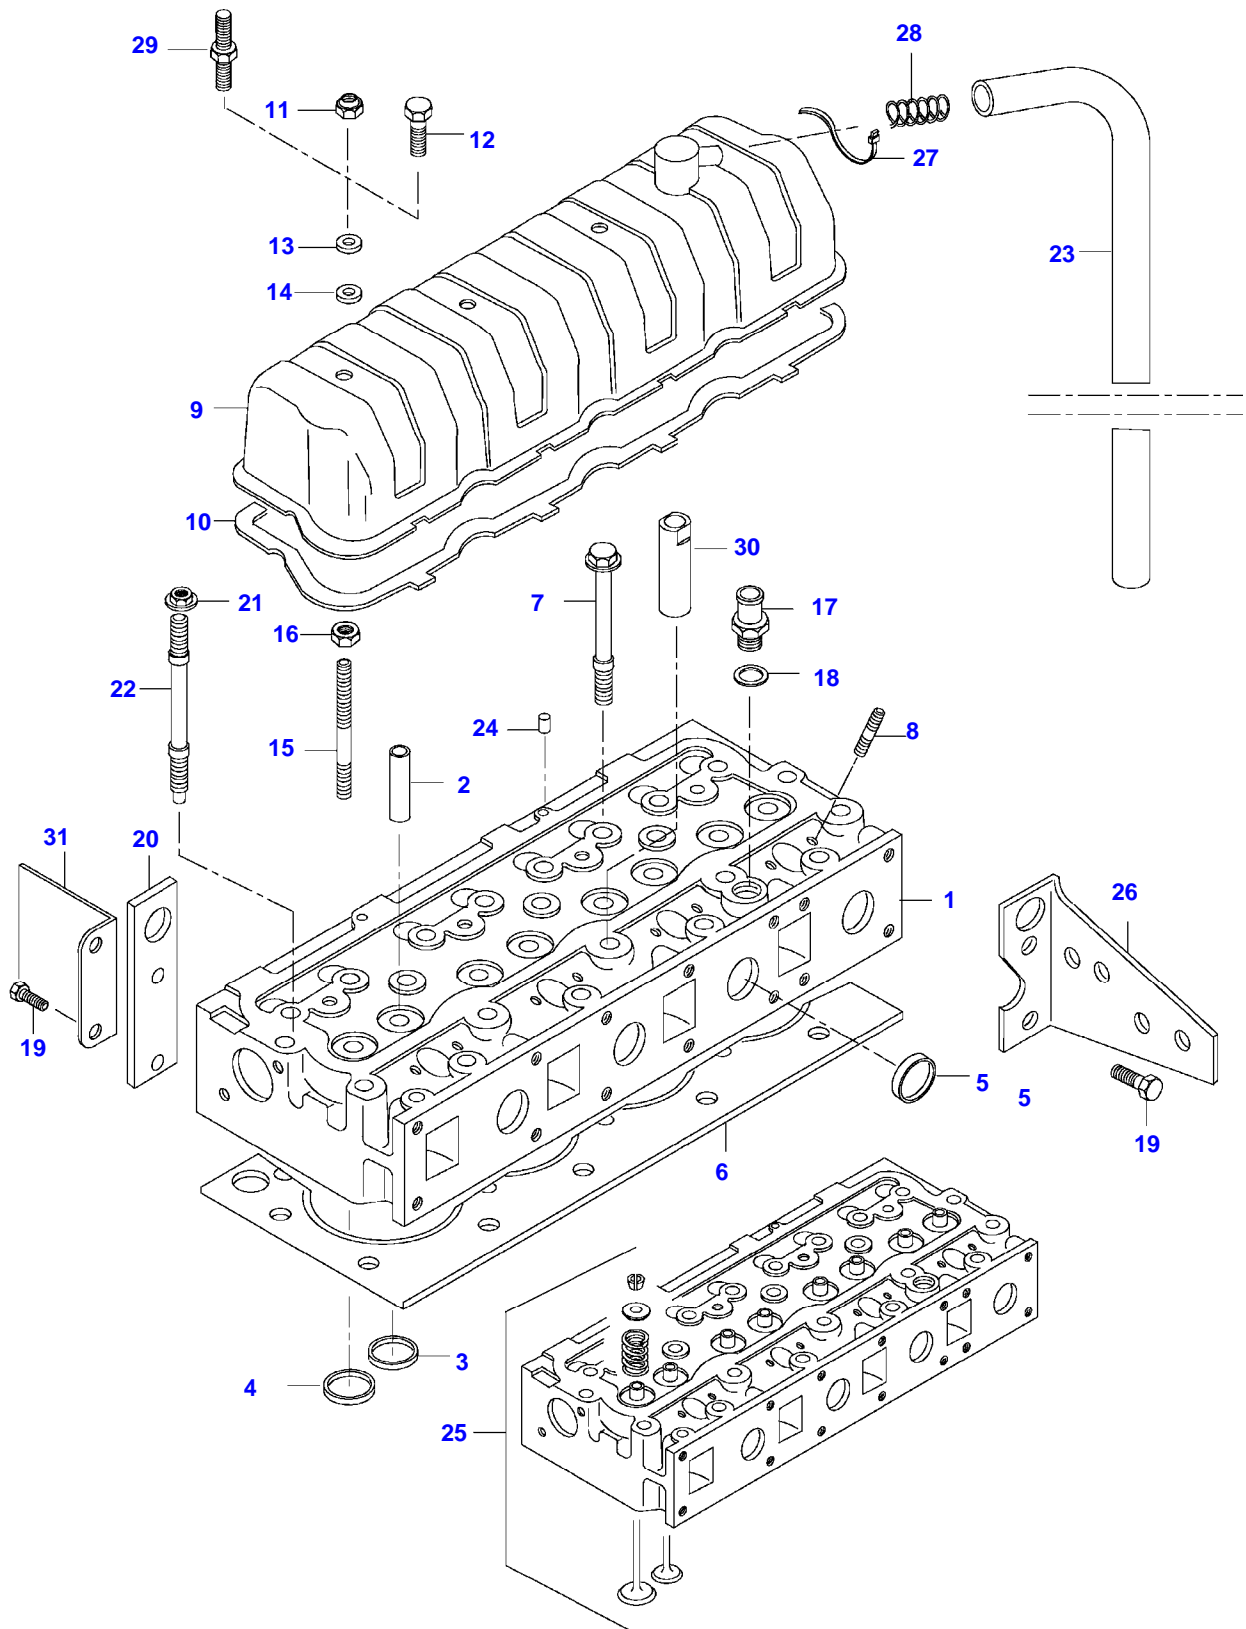

6400LS TRACTOR (MEZZO SERIES)
SPIMG-006-21-16

Item	Part Number	Qty	Description Comments
1	V836755383	1	CYLINDER
2	V836647601	8	GUIDE
3	V836647600	4	VALVE SEAT
5	V836647942	8	EXHAUST CUP PLUG
6	V837070291	1	CYLINDER HEAD GASKET S1
7	V836859104	20	HEXAGON FLANGE BOLT -K14993(M)
	V836859104	19	HEXAGON FLANGE BOLT K14994-(M)
8	V546901435	8	STUD BOLT
9	V836746361	1	VALVE ROCKER COVER
10	V836746362	1	VALVE ROCKER COVER GASKET S1
11	V510601002	4	NUT
12	V528801780	4	HEX CAP SCREW F9293-(M)
13	V836119855	4	WASHER
14	V836012841	4	RUBBER BUSHING S1
15	V836652357	4	STUD BOLT -F9292(M)
	V546801900	4	STUD BOLT F9293-(M)
16	V504601000	4	NUT -F9292(M)
	V836655406	4	SLEEVE NUT F9293-(M)
17	V836119837	1	HOSE COUPLER
18	V615881822	1	SEALING WASHER S1
19	V528801380	2	HEX CAP SCREW
	V528801800	4	HEX CAP SCREW
20	V836855349	1	LIFT EYE
	V836855349	2	LIFT EYE J6780-(M)
21	V836859110	2	NUT -K14993(M)
	V836859110	3	NUT K14994-(M)
22	V836859109	2	STUD BOLT -K14993(M)
	V836859109	3	STUD BOLT K14994-(M)
23	V836647814	1	RUBBER HOSE
24	V595959140	2	PIN
25	V836740854	1	CYLINDER HEAD
27	V835329746	1	CABLE TIE
28	V836659103	1	SPRING
29	V836659175	1	STUD BOLT K14994-(M)
30	V836667062	1	LIFTING EYE EXTENSION K14994-(M)
31	V836666199	1	HEAT SHIELD L8344-(M)