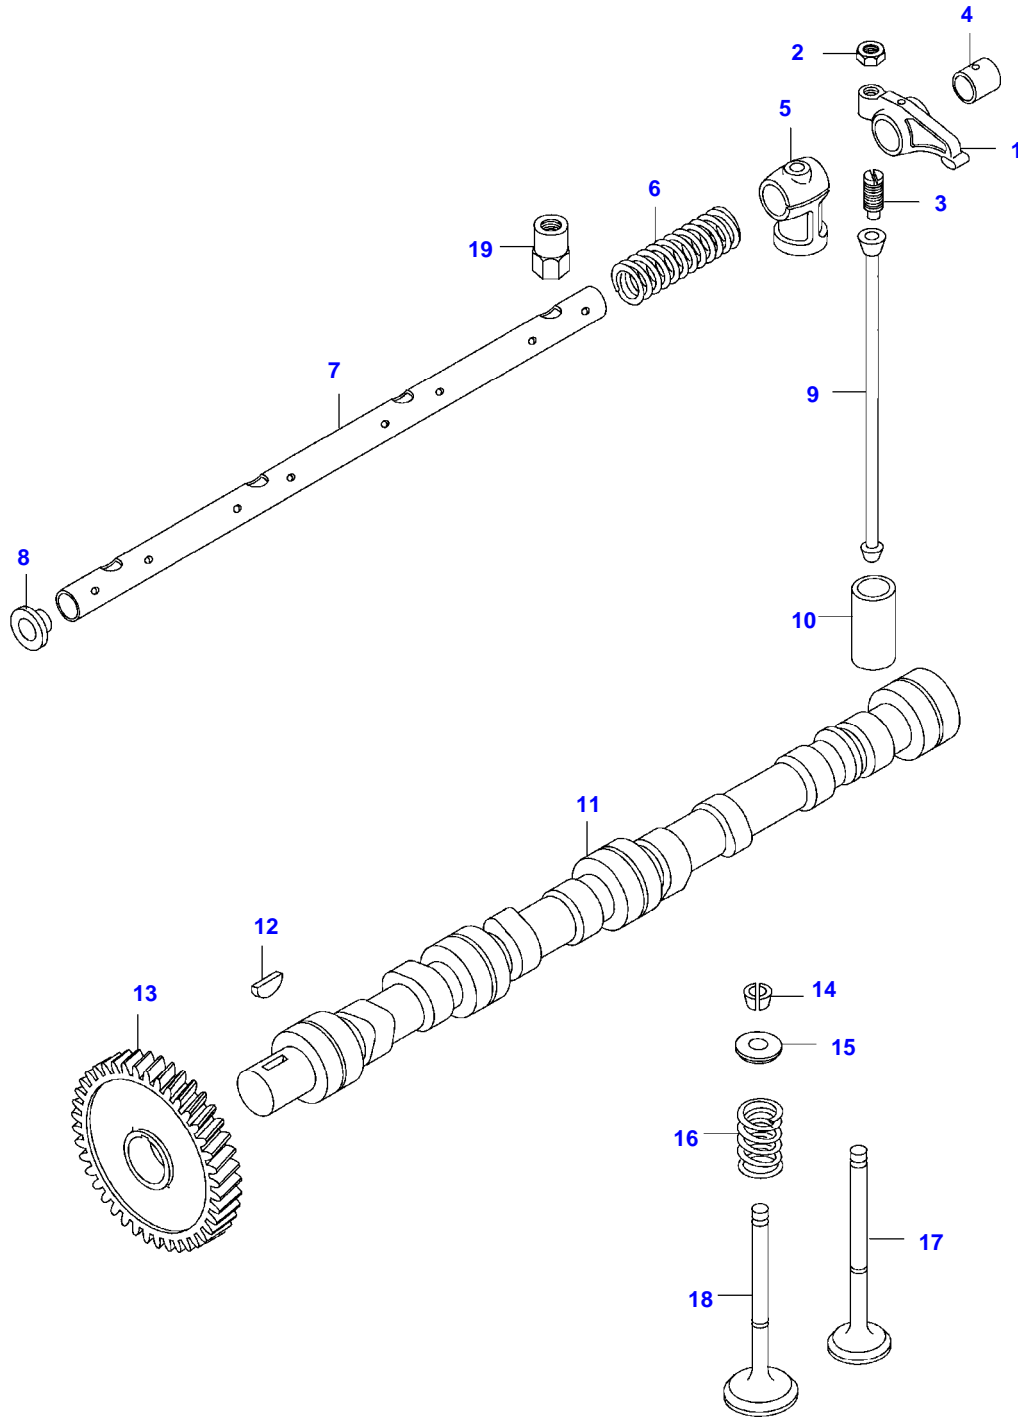

6400LS TRACTOR (MEZZO SERIES)
SPIMG-006-21-22

Item	Part Number	Qty	Description Comments
	V836746331	1	ROCKER SHAFT ASM -F9292(M)
1	V835328363	8	ROCKER ARM
2	V504800800	8	NUT
3	V836010106	8	VALVE ROCKER ADJUSTMENT SCREW
4	V836006586	8	BEARING
5	V836006580	4	BRACKET
6	V836006582	3	SPRING
7	V836746330	1	SHAFT
8	V836655113	2	PLUG
	V836767044	1	ROCKER SHAFT ASM F9293-(M)
1	V836666608	8	ROCKER ARM
2	V512861000	8	-S12222(M) NUT
3	V836655866	8	ADJUSTING SCREW
5	V836655869	4	-S12222(M) BRACKET
6	V836655884	3	SPRING
7	V836755871	1	SHAFT
8	V836655899	2	PLUG
9	V836110237	8	-S12222(M) PUSHROD
	V836655867	8	-F9292(M) PUSHROD F9293-(M)
10	V836014264	8	TAPPET
11	V836746375	1	CAMSHAFT
12	V603305760	1	WOODRUFF KEY
13	V836646389	1	GEAR,CAMSHAFT
14	V836646382	16	COTTER
15	V836646381	15	WASHER
16	V836646380	8	SPRING
17	V836646357	4	EXHAUST VALVE
18	V836646356	4	INTAKE VALVE
19	V836655406	4	SLEEVE NUT F9293-(M)