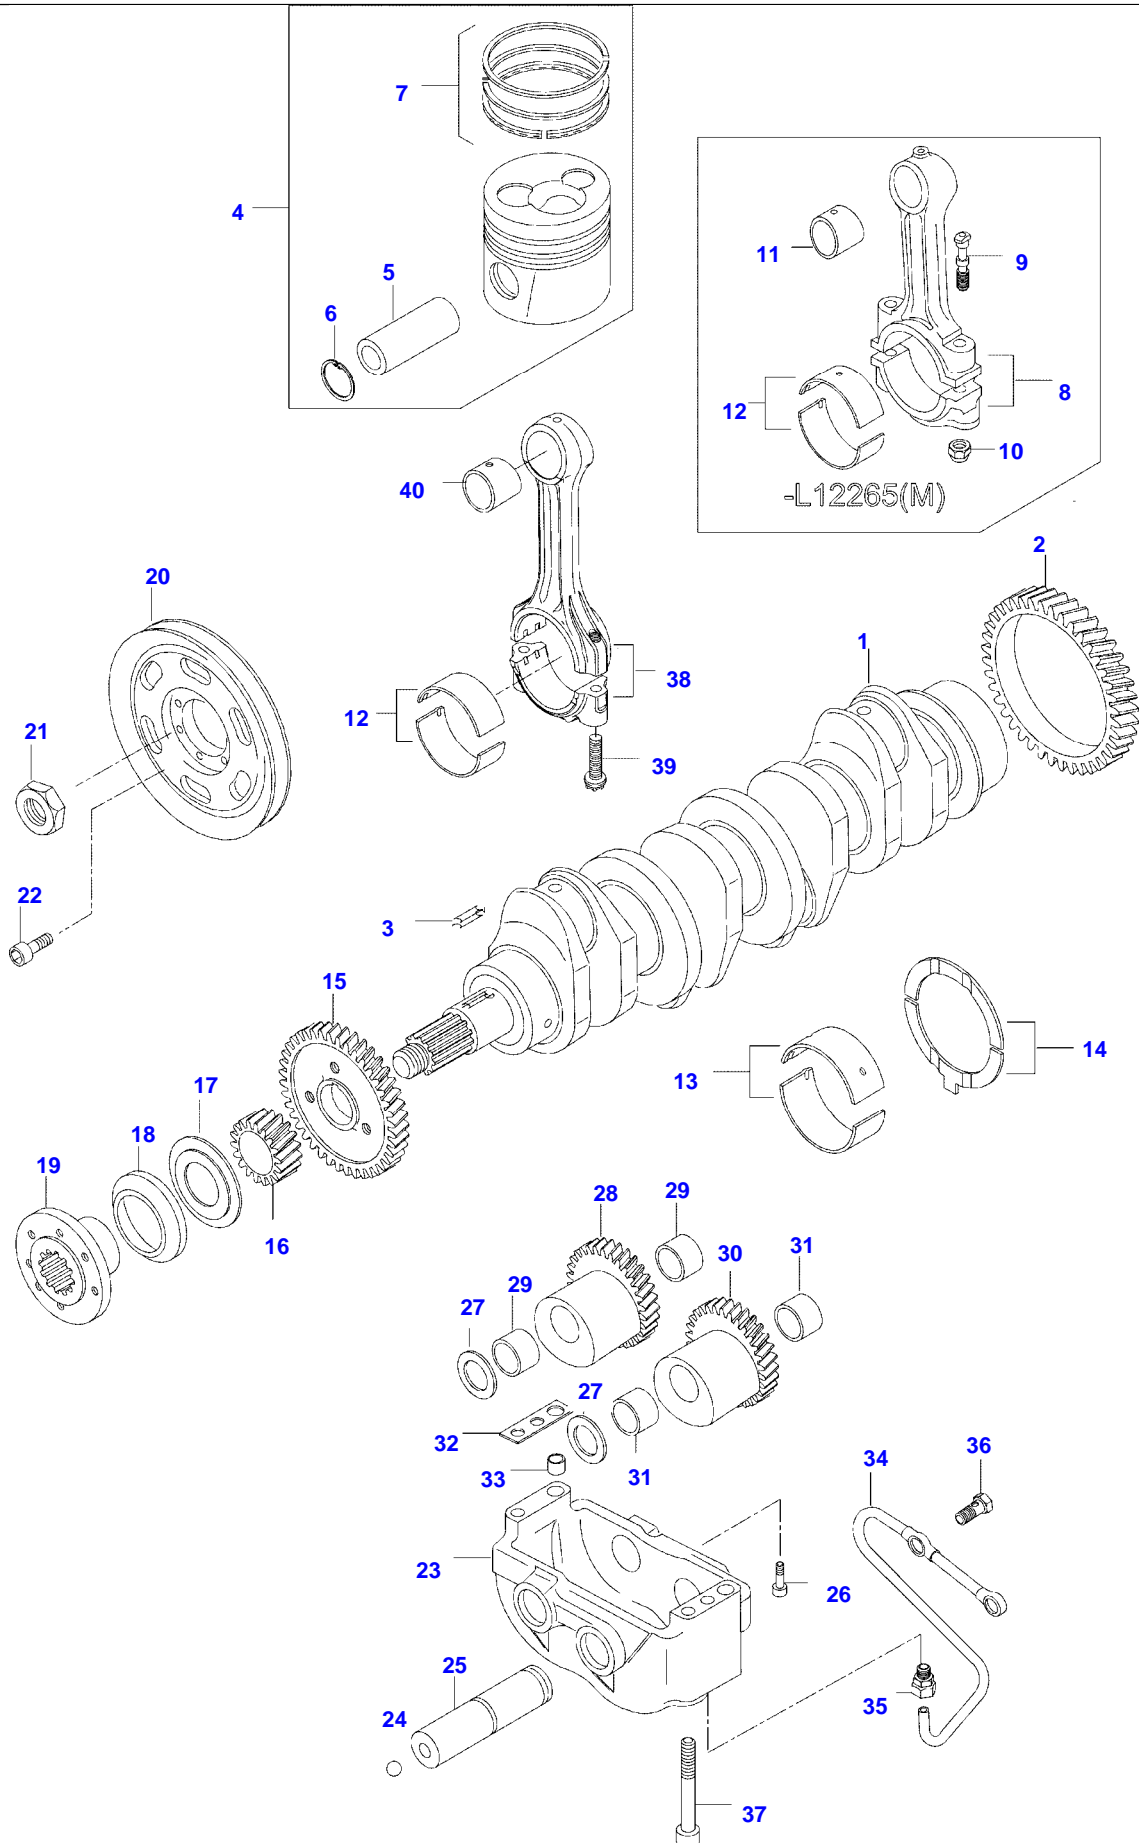

Item	Part Number	Qty	Description Comments
	V836746331	1	ROCKER SHAFT ASM -F9292(M)
1	V835328363	8	ROCKER ARM
2	V504800800	8	NUT
3	V836010106	8	VALVE ROCKER ADJUSTMENT SCREW
4	V836006586	8	BEARING
5	V836006580	4	BRACKET
6	V836006582	3	SPRING
7	V836746330	1	SHAFT
8	V836655113	2	PLUG
	V836767044	1	ROCKER SHAFT ASM F9293-(M)
1	V836666608	8	ROCKER ARM
2	V512861000	8	-S12222(M) NUT
3	V836655866	8	ADJUSTING SCREW
5	V836655869	4	-S12222(M) BRACKET
6	V836655884	3	SPRING
7	V836755871	1	SHAFT
8	V836655899	2	PLUG
9	V836110237	8	-S12222(M) PUSHROD
	V836655867	8	-F9292(M) PUSHROD F9293-(M)
10	V836014264	8	TAPPET
11	V836746375	1	CAMSHAFT
12	V603305760	1	WOODRUFF KEY
13	V836646389	1	GEAR,CAMSHAFT
14	V836646382	16	COTTER
15	V836646381	15	WASHER
16	V836646380	8	SPRING
17	V836646357	4	EXHAUST VALVE
18	V836646356	4	INTAKE VALVE
19	V836655406	4	SLEEVE NUT F9293-(M)

6400LS TRACTOR (MEZZO SERIES)
SPIMG-006-21-28