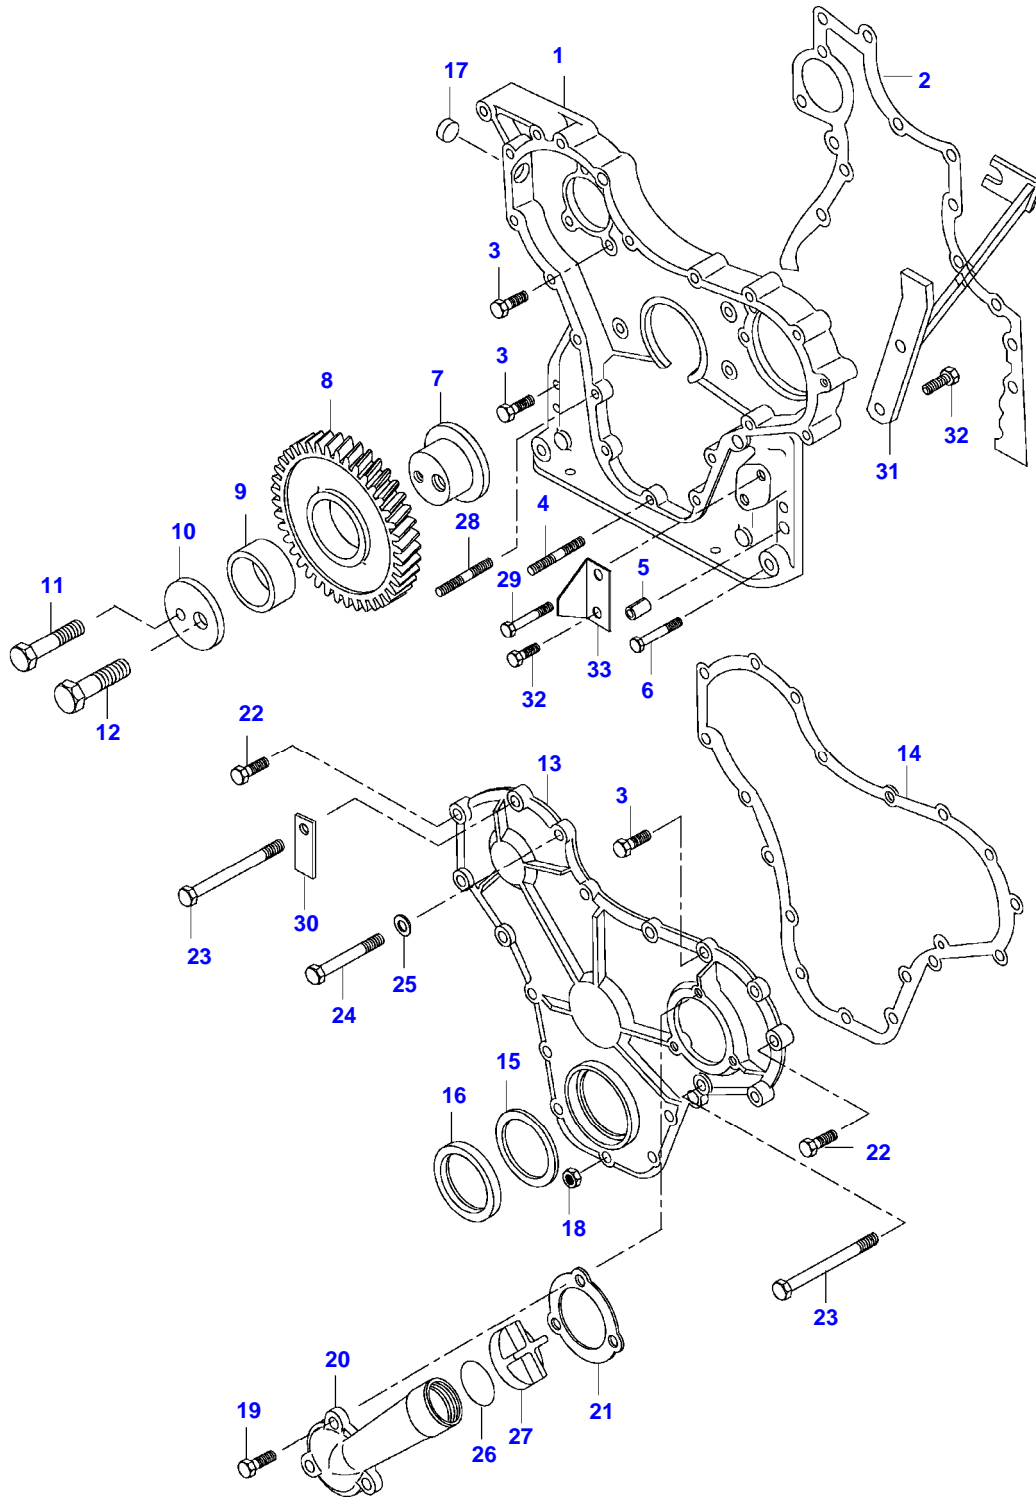

Item	Part Number	Qty	Description Comments	Technical Specification
13	V836655514	5	MAIN BEARING SEE PAGE 01-0035	
14	V836119459	2	THRUST WASHER SEE PAGE 01-0035	
15	V836119550	1	GEAR,CRANKSHAFT	
16	V836122840	1	GEAR,CRANKSHAFT	
17	V836129781	1	RING	
18	V836136271	1	SHIELD	
19	V836846463	1	CRANKSHAFT HUB	
20	V836655449	1	CRANKSHAFT V-BELT PULLEY	
	V836655534	1	CRANKSHAFT V-BELT PULLEY K14994-(M)	
21	V836647310	1	CRANKSHAFT NUT	
22	V581804600	6	HEX SOCKET SCREW	
23	V836747349	1	BALANCER -L10351(M)	
	V836766123	1	COUNTERWEIGHT L10352-(M)	
24	V616810103	2	BALL	
25	V836146879	2	SHAFT	
26	V581804200	2	HEX SOCKET SCREW	
27	V836146880	4	THRUST WASHER	
28	V836146877	1	GEAR -L10351(M)	
	V836766121	1	COUNTERWEIGHT L10352-(M)	
29	V836146876	2	BEARING BUSH	
30	V836146878	1	GEAR -L10351(M)	
	V836766122	1	COUNTERWEIGHT L10352-(M)	
31	V836146876	2	BEARING BUSH	
32	V836119920		SHIM	
33	V598359850	2	PIN	
34	V836747298	1	OIL PIPE	
35	V641016008	1	STRAIGHT FITTING	
36	V640435008	2	BANJO BOLT	
37	V581805170	4	HEX SOCKET SCREW	

[A] V836740859 CONNECTING ROD SET L12266-(M), REF. 38, 39, 40

6400LS TRACTOR (MEZZO SERIES)
SPIMG-006-21-32-