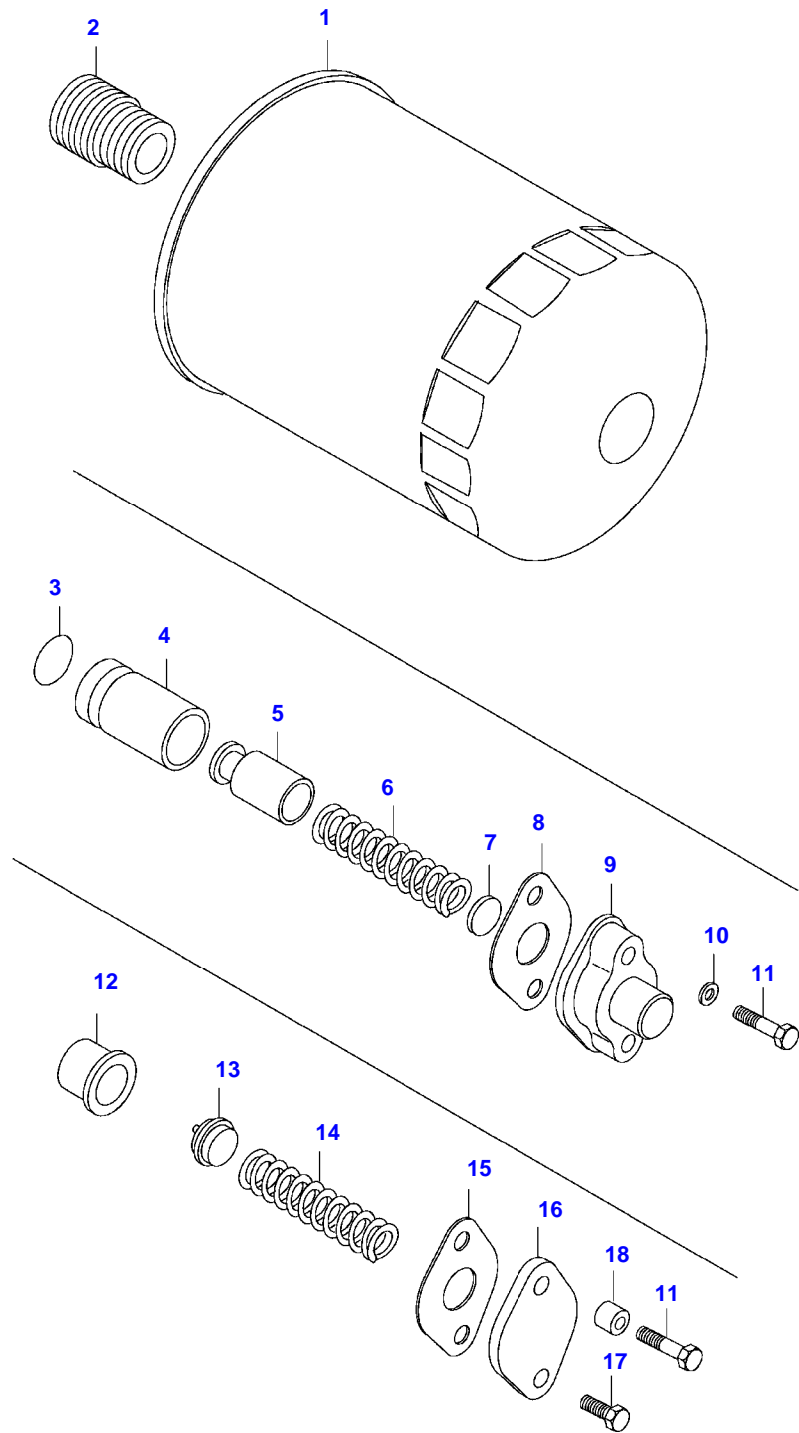

Item	Part Number	Qty	Description Comments
1	V836647406	1	TIMING GEAR CASE
2	V836647419	1	GASKET S2
3	V528801400	11	HEX CAP SCREW
4	V546801380	4	STUD BOLT
5	V598359850	4	PIN
6	V529801440	2	HEX CAP SCREW
7	V836129709	1	SHAFT
8	V836129863	1	IDLER GEAR
9	V836129844	1	BEARING BUSH .
10	V836129845	1	FLANGE
11	V528801860	1	HEX CAP SCREW
12	V529902680	1	HEX CAP SCREW
13	V836647572	1	GEAR HOUSING FRONT COVER
14	V836129942	1	GASKET S2
15	V836129782	1	COVER
16	V614105880	1	OIL SEAL S2
17	V640016016	1	CUP PLUG
18	V504800800	5	NUT
19	V528801380	3	HEX CAP SCREW
20	V836746921	1	PIPE
21	V836129946	1	GASKET S2
22	V528801420	4	HEX CAP SCREW
23	V529801500	2	HEX CAP SCREW
24	V529801470	3	HEX CAP SCREW
25	V836120989	1	WASHER
26	V614604740	1	O-RING S2
27	V836338733	1	OIL FILLER CAP
29	V529801450	1	HEX CAP SCREW

6400LS TRACTOR (MEZZO SERIES)
SPIMG-006-21-34