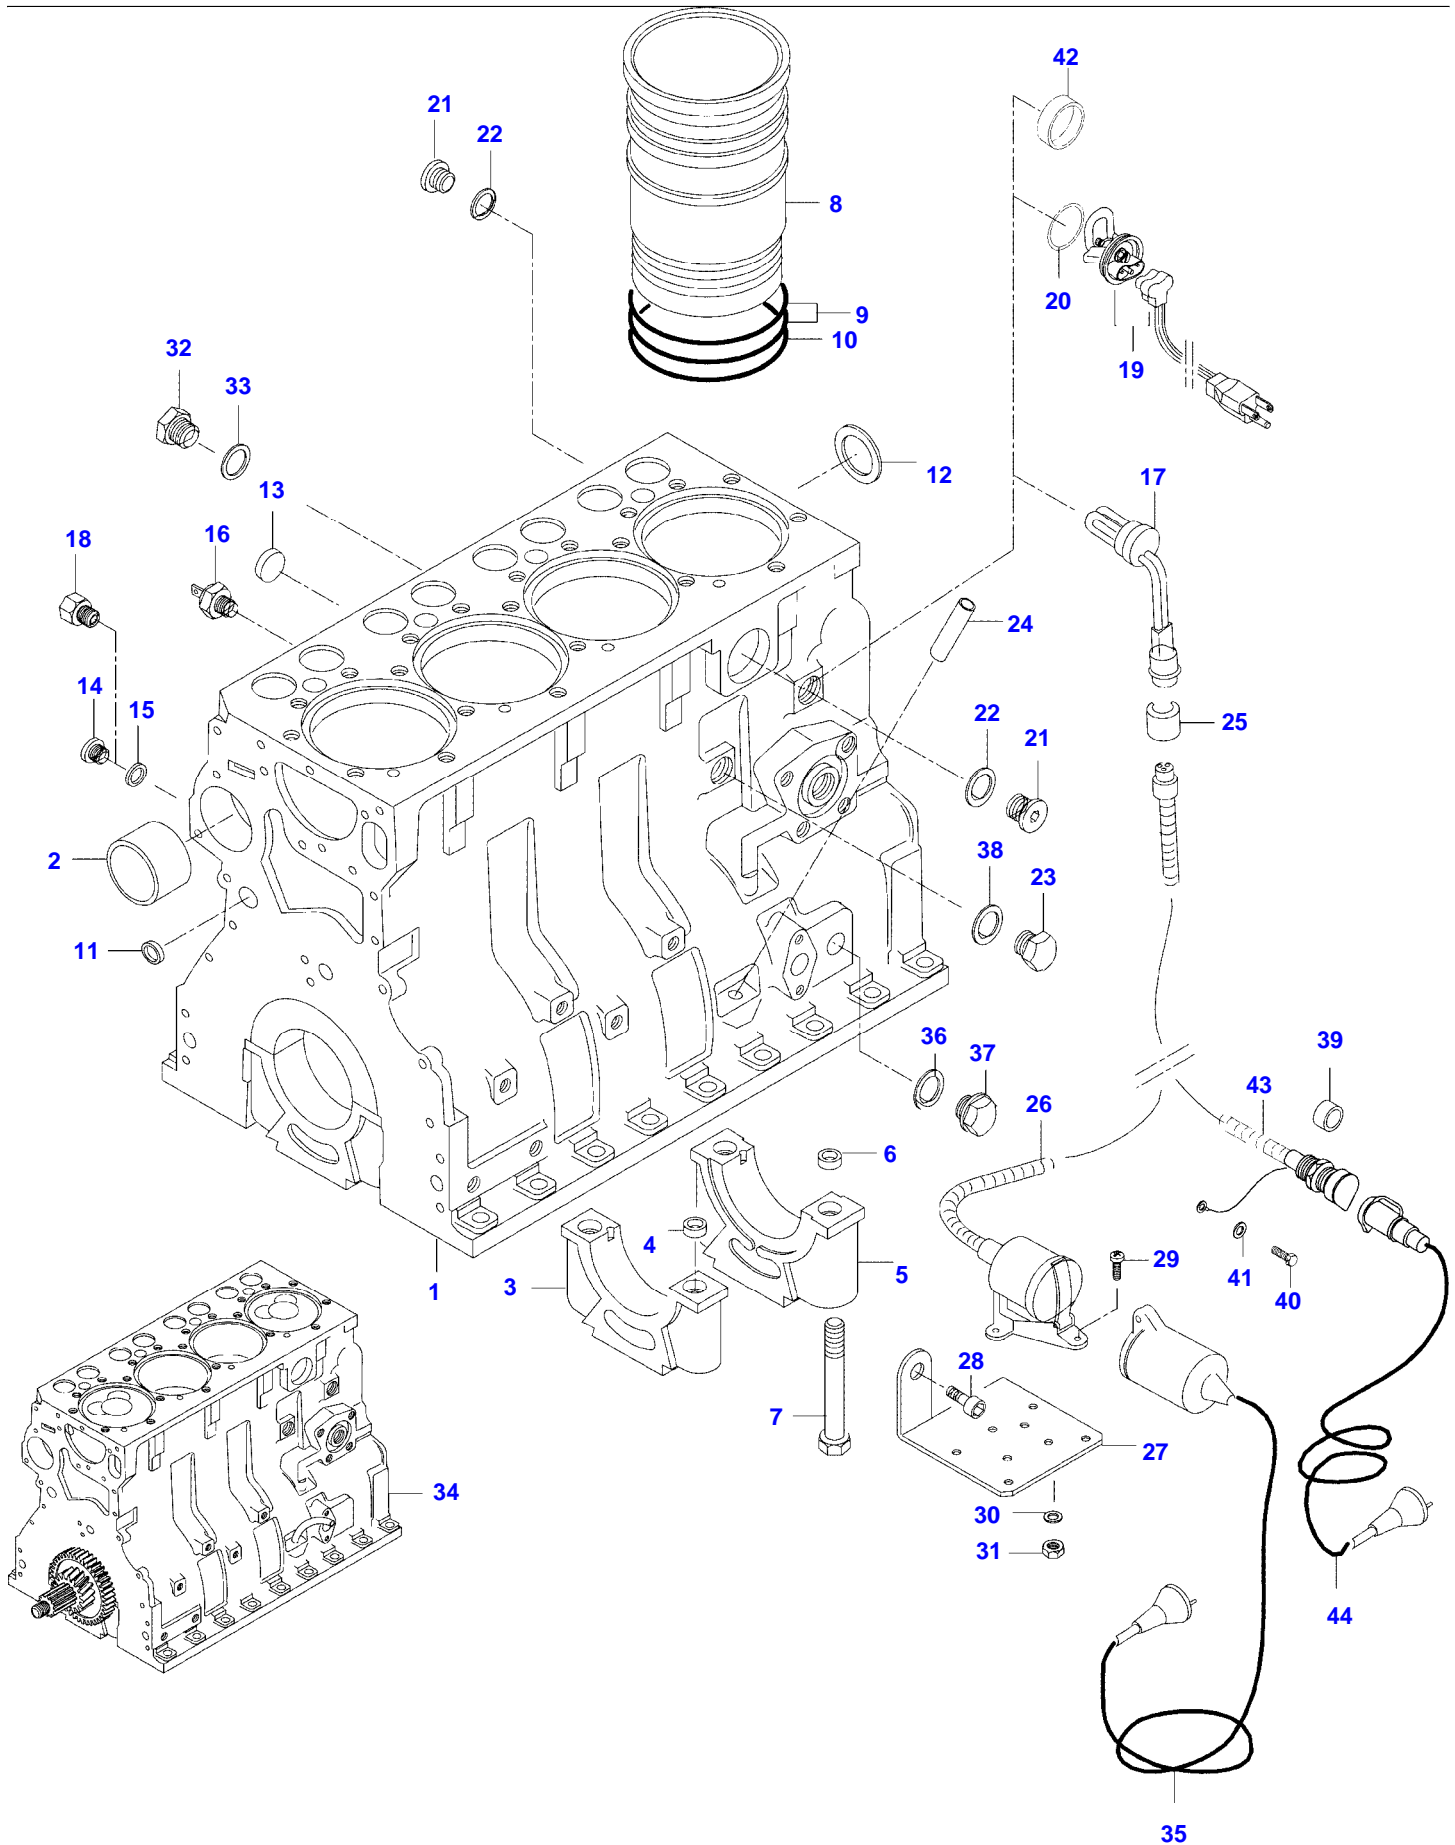

800L TRACTOR (600-900 SERIES)
SPIMG-004-21-04