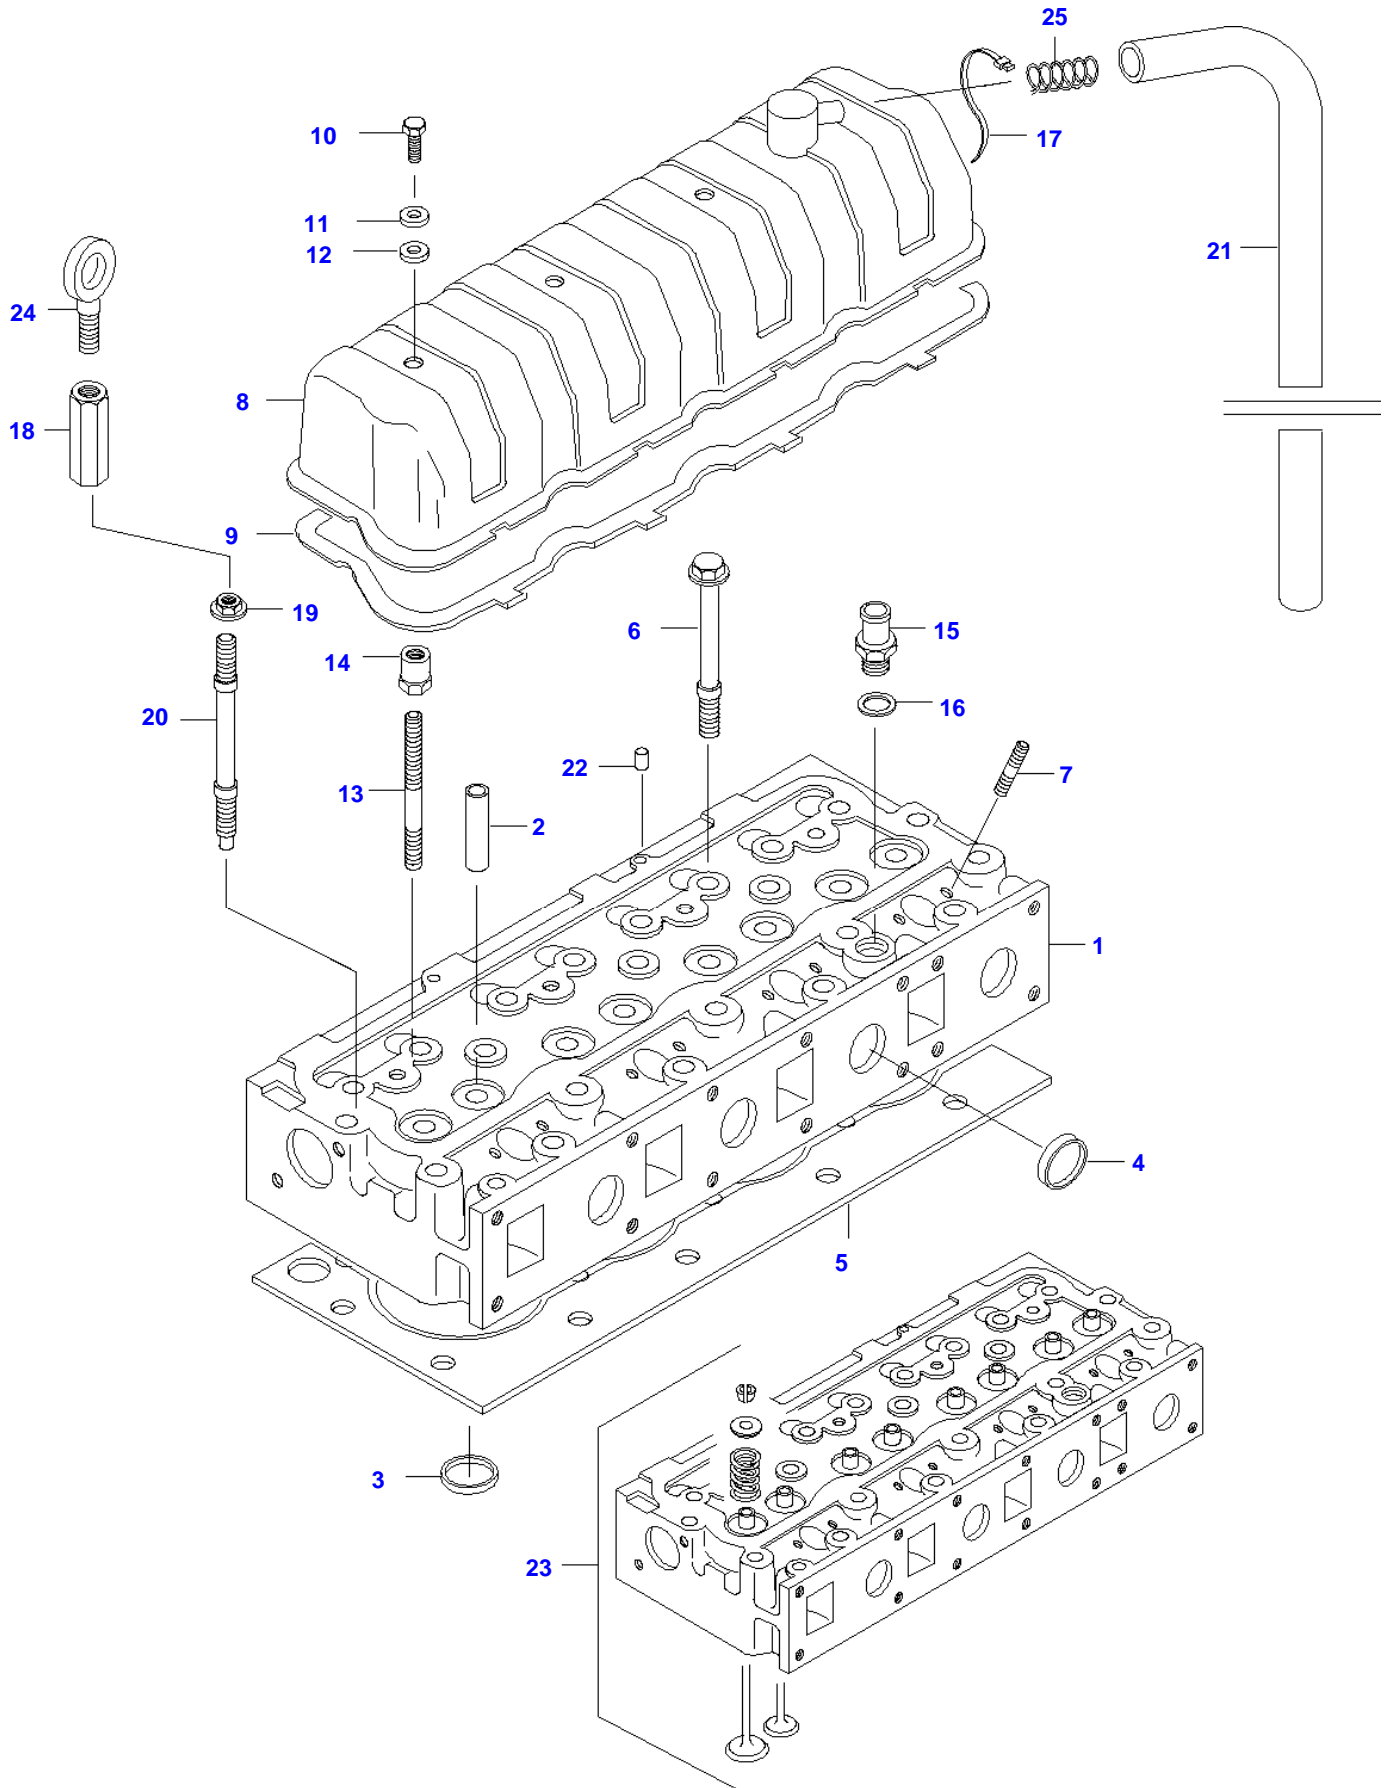

Item	Part Number	Qty	Description Comments	Technical Specification
1	V836759277	1	BACKPLATE	
2	V836659279	1	BRACKET LEFT	
36	V836659278	2	BRACKET RIGHT	
3	V581804582	4	HEX SOCKET SCREW	
4	V504800800	4	NUT	
5	V835324375	1	RESERVOIR SEE PAGE 01-0010	
6	V528800762	2	HEX CAP SCREW	
7	V602066609	4	HOSE CLIP	
8	V836136702	2	RUBBER HOSE L=160 -J10181(M)	
	V836655792	2	RUBBER HOSE L=320 J10182-(M)	
9	V835328356	1	RUBBER HOSE L=40	
10	V510600502	2	NUT	
11	V836752443	1	FLYWHEEL HOUSING	
12	V598359850	2	PIN	
13	V581705440	2	HEX SOCKET SCREW	
14	V528702220	14	HEX CAP SCREW	
15	V581705030	6	HEX SOCKET SCREW	
16	V528801800	3	HEX CAP SCREW	
17	V500951000	3	SPRING WASHER	
18	V614500002	1	CRANKSHAFT SEAL S2	
19	V836428065	1	RUBBER PLUG D=38	
	V836007572	1	RUBBER PLUG D=25	
20	V836538043	1	FLYWHEEL	
21	V836014127	1	ANNULAR GEAR	
22	V836647731	1	GASKET -H4421(M)	
23	V836759585	1	PIPE SEE PAGE 01-0010	
24	V602066612	2	HOSE CLIP	
25	V602074610	2	HOSE CLIP	
26	V504600502	2	NUT	
27	V528800802	2	HEX CAP SCREW	
28	V504601000	3	NUT	
29	V546801800	3	STUD BOLT	
30	V528801760	2	HEX CAP SCREW	
31	V31085600	1	GASKET LEFT	
	V31085500	1	GASKET RIGHT	
32	V30229000	1	GASKET	L=1200MM
33	V836659527	1	GUIDE SLEEVE	
34	V836859311	1	PLUG	
35	V500951200	8	SPRING WASHER	

800L TRACTOR (600-900 SERIES)
SPIMG-004-21-10