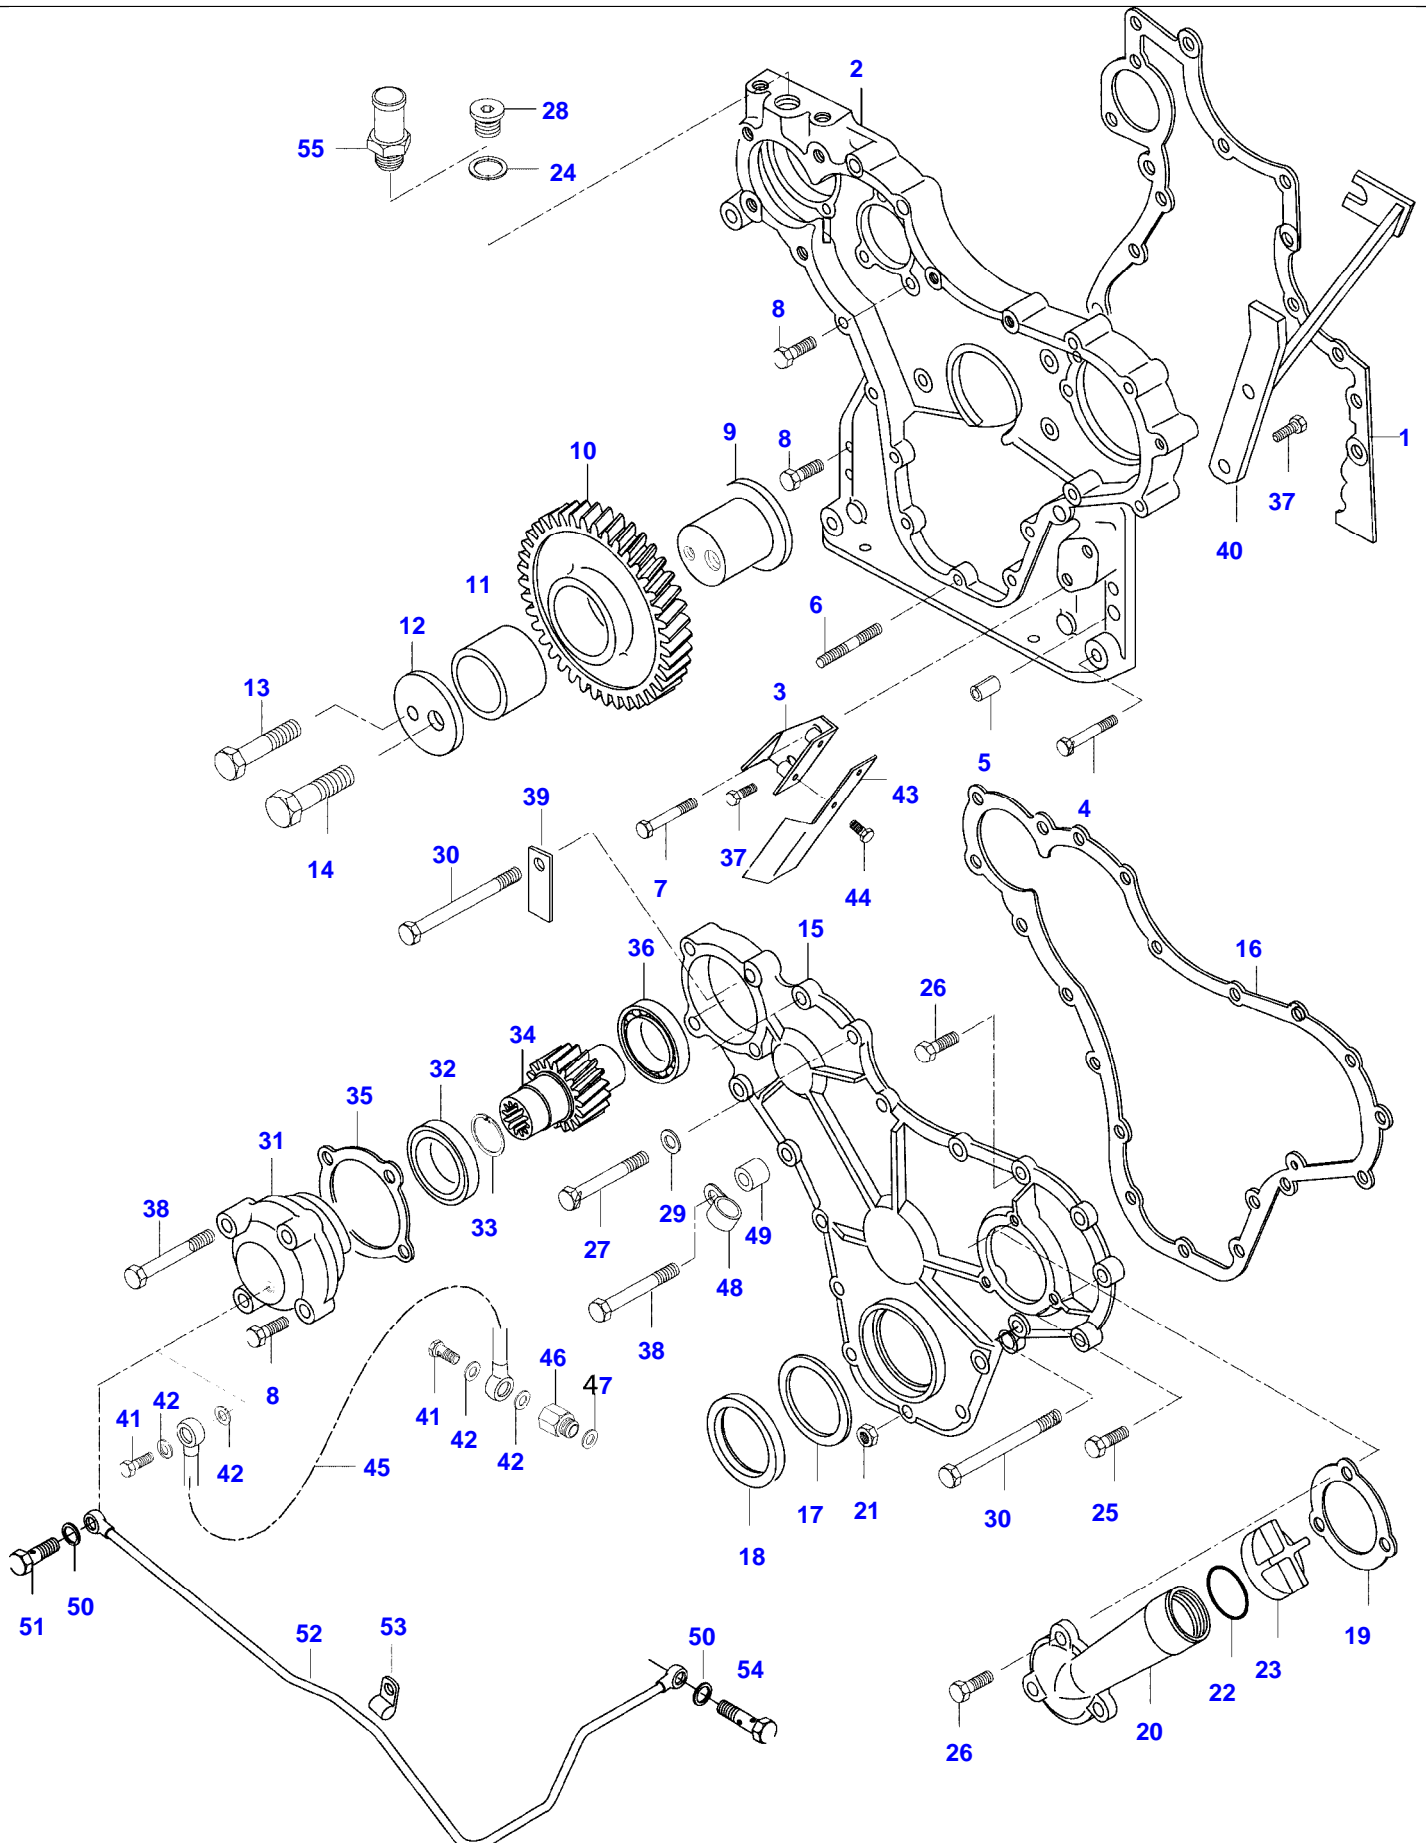

800L TRACTOR (600-900 SERIES)
SPIMG-004-21-20

Item	Part Number	Qty	Description Comments
1	V836647419	1	GASKET S2
2	V836652221	1	TIMING GEAR CASE
3	V836655720	1	TIMING MARK INDICATOR
4	V529801440	2	HEX CAP SCREW
5	V598359850	4	PIN
6	V546801380	5	STUD BOLT
7	V529801450	1	HEX CAP SCREW
8	V528801400	10	HEX CAP SCREW
9	V836766127	1	SHAFT
	V836138354	1	IDLER GEAR ASSEMBLY
10	NS	1	NON-SERVICEABLE PART . GEAR
11	V836139039	1	BUSHING .
12	V836129845	1	FLANGE
13	V528801910	1	SCREW
14	V529902720	1	HEX CAP SCREW
15	V836647575	1	GEAR HOUSING FRONT COVER
16	V835336796	1	GASKET S2
17	V836129782	1	COVER
18	V614105880	1	OIL SEAL S2
19	V836129946	1	GASKET S2
20	V835338325	1	ENGINE OIL FILL PIPE
21	V504800800	5	NUT
22	V614603540	1	O-RING S2
23	V836017927	1	CAP
	V836655188	1	CAP INCLUDES CHAIN
24	V615881822	1	SEALING WASHER S2
25	V528801420	2	HEX CAP SCREW
26	V528801382	5	HEX CAP SCREW
27	V529801470	3	HEX CAP SCREW
28	V640325018	1	PLUG
29	V836120989	1	WASHER
30	V529801500	2	HEX CAP SCREW
	V836655232	1	DRIVE ASSEMBLY -K17877(M)
	V836666028	1	DRIVE ASSEMBLY K17878-(M)
31	V836655230	1	BEARING HOUSING . -K17877(M)
	V836664542	1	BEARING HOUSING . K17878-(M)
32	V610060096	1	BALL BEARING
33	V617330031	1	LOCK RING .
34	V836120880	1	SHAFT .
35	V835336793	1	GASKET S2
36	V610060096	1	BALL BEARING
37	V528801362	3	HEX CAP SCREW
38	V529801460	4	HEX CAP SCREW