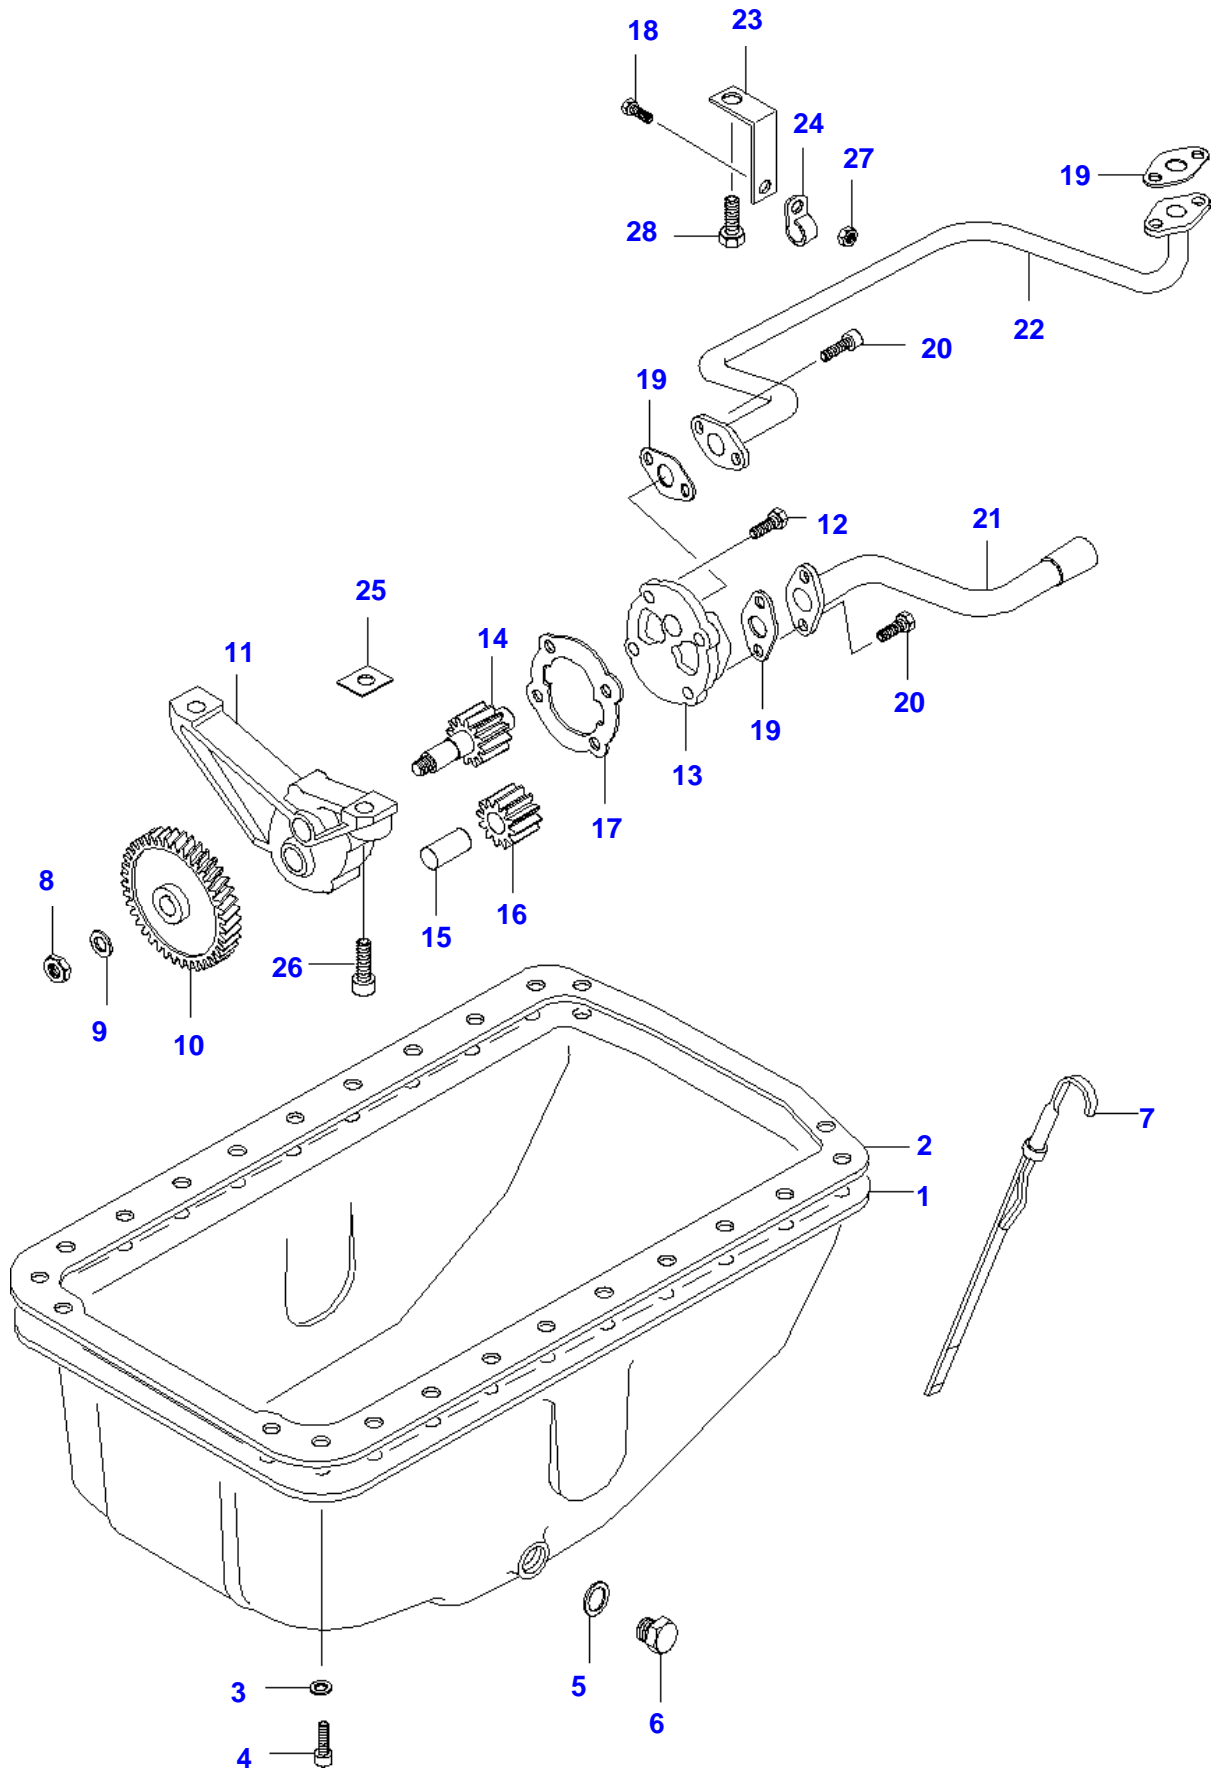

Item	Part Number	Qty	Description Comments
39	V836083428	1	CABLE TIE
40	V836655512	1	BRACKET -L7943(M)
	V836664528	1	THROTTLE SENSOR BRACKET L7944-(M)
41	V528801042	1	HEX CAP SCREW -1998
	V835331289	2	BANJO BOLT
42	V615870610	4	SEALING WASHER
43	V836659093	1	SHIELD
44	V528801082	2	HEX CAP SCREW
45	V836655234	1	HOSE
46	V836655233	1	UNION
47	V615571014	1	SEALING WASHER
48	V602060612	1	RETAINER CLAMP
49	V836119296	1	SPACER PIECE
50	V615571014	4	SEALING WASHER K17878-(M)
51	V836664212	1	BANJO BOLT K17878-(M)
52	V836664543	1	OIL PIPE K17878-(M)
53	V836009683	1	RETAINER CLAMP K17878-(M)
54	V640435006	1	BANJO BOLT K17878-(M) [B] [B] DISTRIBUTOR PUMP

800L TRACTOR (600-900 SERIES)
SPIMG-004-21-24