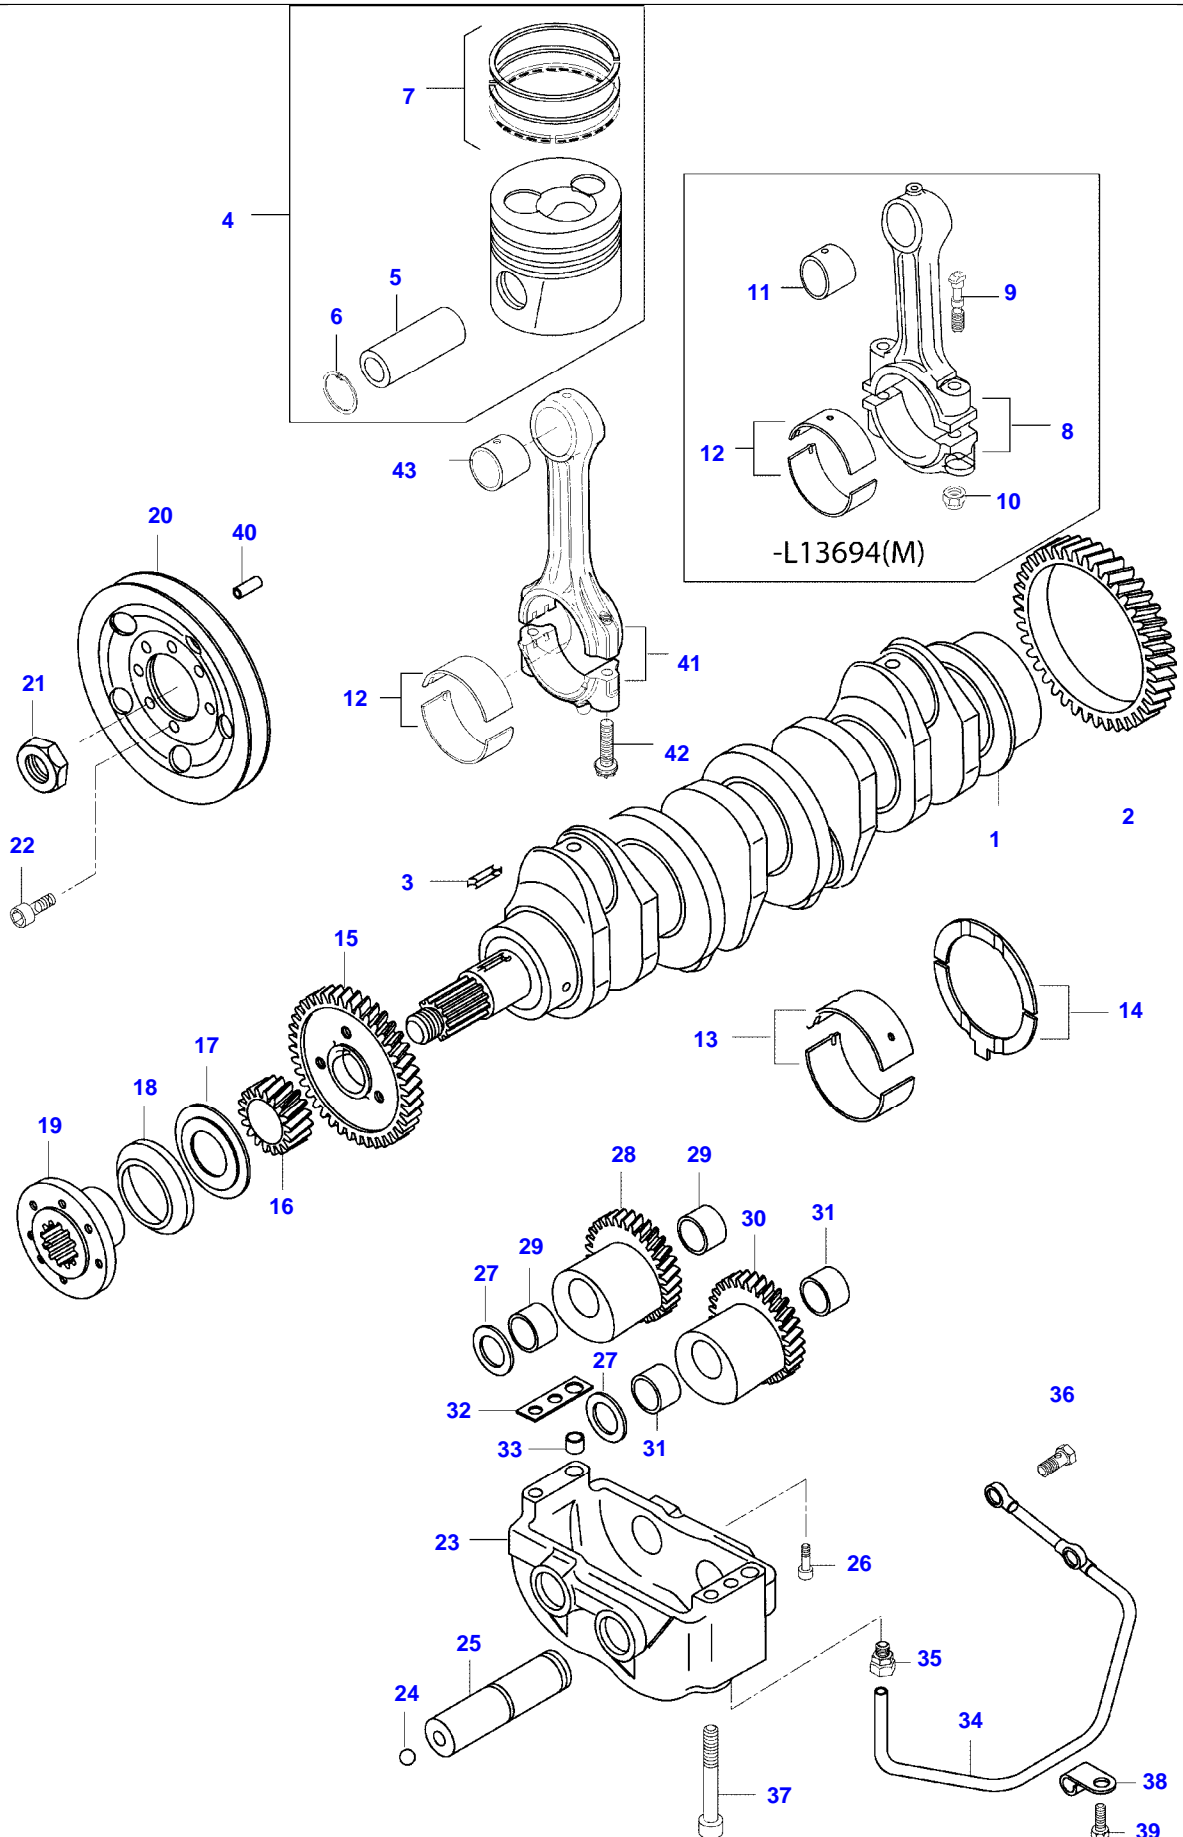

Item	Part Number	Qty	Description Comments
	V836666611	1	ROCKER SHAFT
1	V836666608	8	ROCKER ARM
			.
2	V512861000	8	NUT
			..
3	V836655866	8	ADJUSTING SCREW
			..
4	V836655899	2	PLUG
			.
5	V836655869	4	BRACKET
			.
	V836666609	4	BRACKET
			.
			M5020-(M)
6	V836655884	3	SPRING
			.
7	V836755871	1	SHAFT
			.
8	V836655406	4	SLEEVE NUT
9	V836655867	8	PUSHROD
10	V836014264	8	TAPPET
11	V836746375	1	CAMSHAFT
12	V603305760	1	WOODRUFF KEY
13	V836646389	1	GEAR,CAMSHAFT
14	V836646382	16	COTTER
15	V836646381	15	WASHER
16	V836646380	8	SPRING
17	V836646357	4	EXHAUST VALVE
18	V836646356	4	INTAKE VALVE

800L TRACTOR (600-900 SERIES)
SPIMG-004-21-18