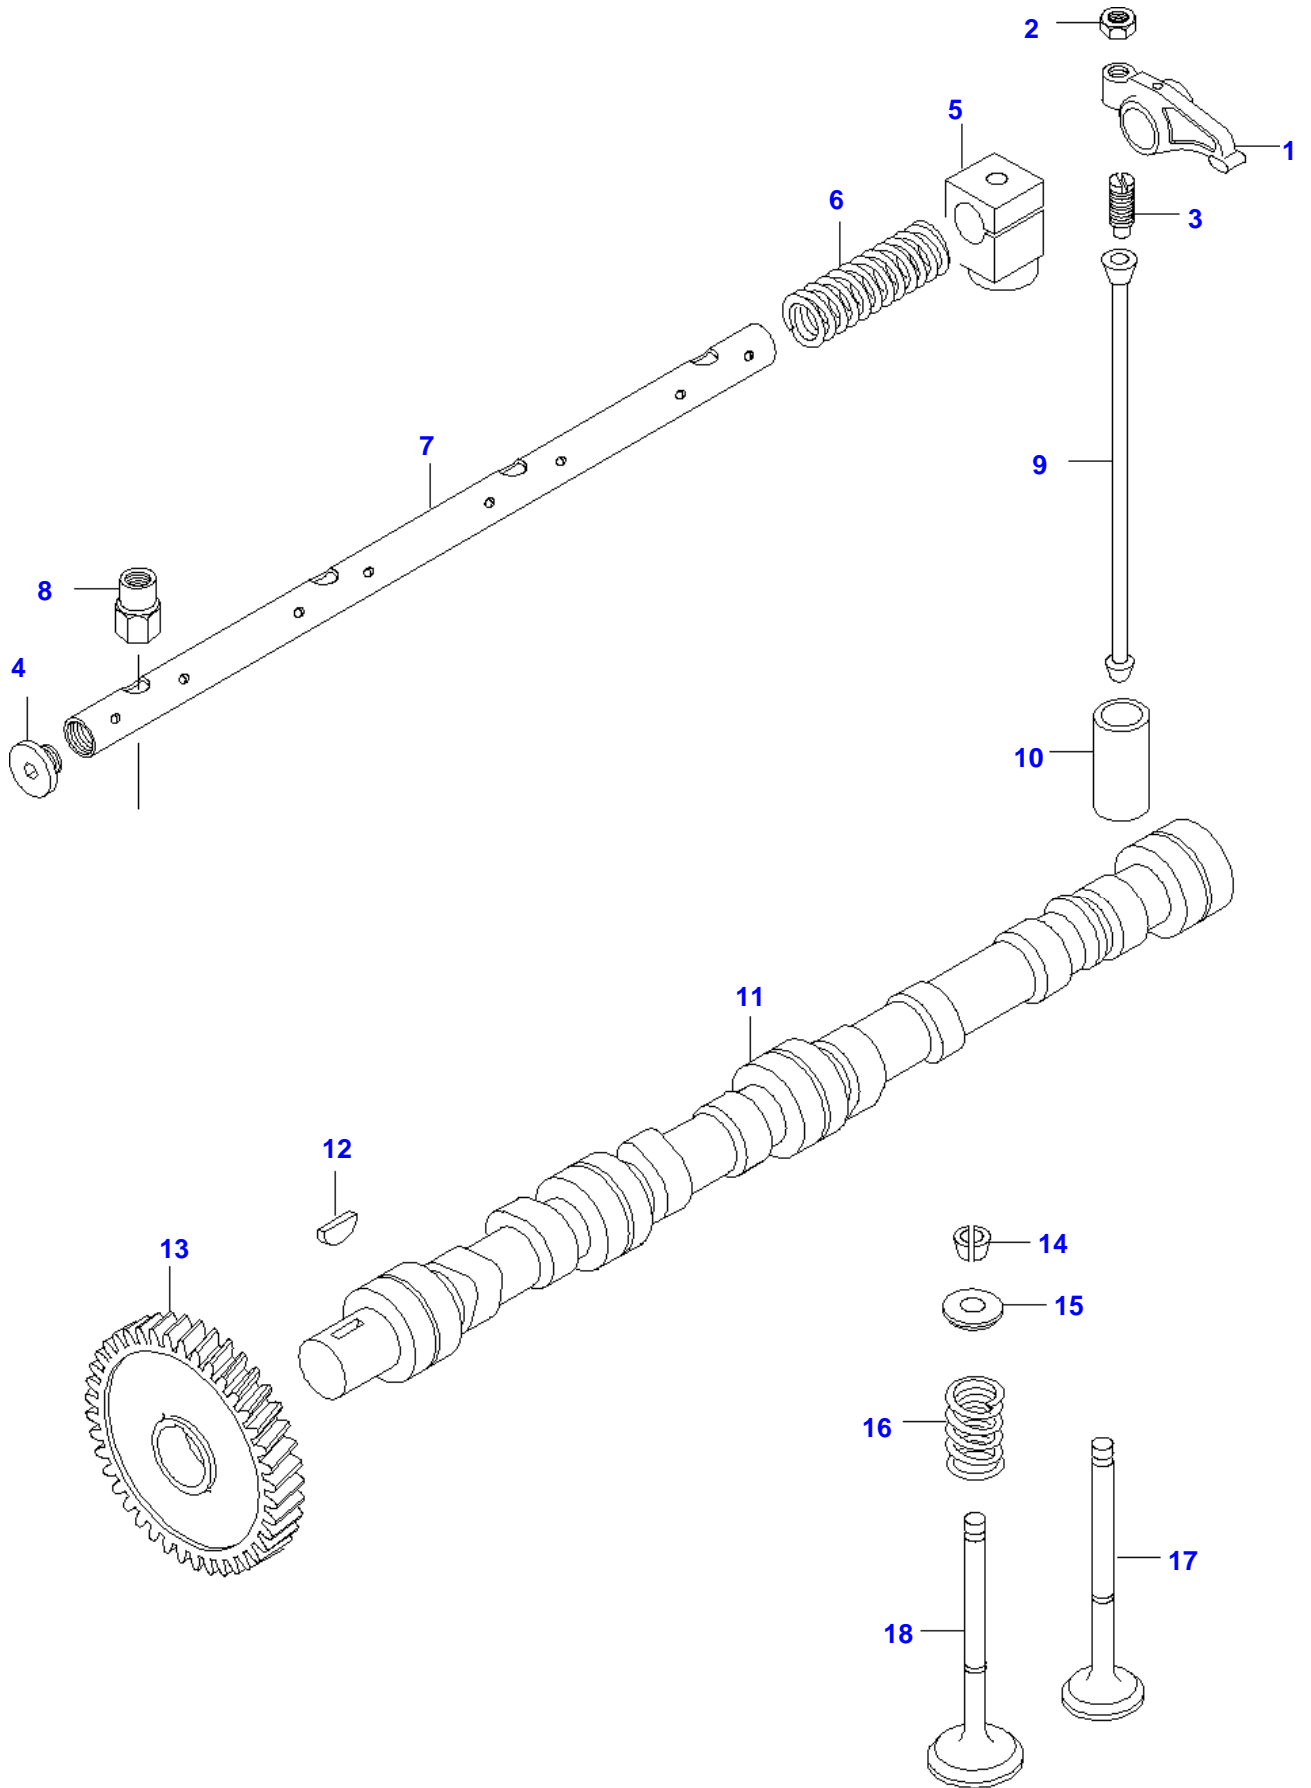

Item	Part Number	Qty	Description Comments
1	V836755383	1	CYLINDER
2	V836647601	8	GUIDE
3	V836647600	4	VALVE SEAT
4	V836647942	7	CUP PLUG
5	V836764156	1	CYLINDER HEAD GASKET S1
6	V836859104	20	HEXAGON FLANGE BOLT -K3333(M)
	V836859104	21	HEXAGON FLANGE BOLT K3334-(M)
7	V546901435	8	STUD BOLT
8	V836746361	1	VALVE ROCKER COVER
9	V836746362	1	VALVE ROCKER COVER GASKET S1
10	V528801780	4	HEX CAP SCREW
	VHA9089	4	SCREW VALTRA DO BRASIL
11	V836119855	4	WASHER
12	V836012841	4	RUBBER BUSHING S1
13	V846801900	4	STUD BOLT
14	V836655406	4	SLEEVE NUT
15	V836119837	1	HOSE COUPLER
16	V615881822	1	SEALING WASHER S1
17	V835329746	1	CABLE TIE
18	V836647835	1	LIFTING EYE EXTENSION
19	V836859110	2	NUT -K3333(M)
	V836859110	1	NUT K3334-(M)
20	V836859109	2	STUD BOLT -K3334(M)
	V836859109	1	STUD BOLT K3334-(M)
21	V836647814	1	RUBBER HOSE
22	V595959140	2	PIN
23	V836740854	1	CYLINDER HEAD
24	V836640252	1	LIFT EYE
25	V836659103	1	SPRING

800L TRACTOR (600-900 SERIES)
SPIMG-004-21-14