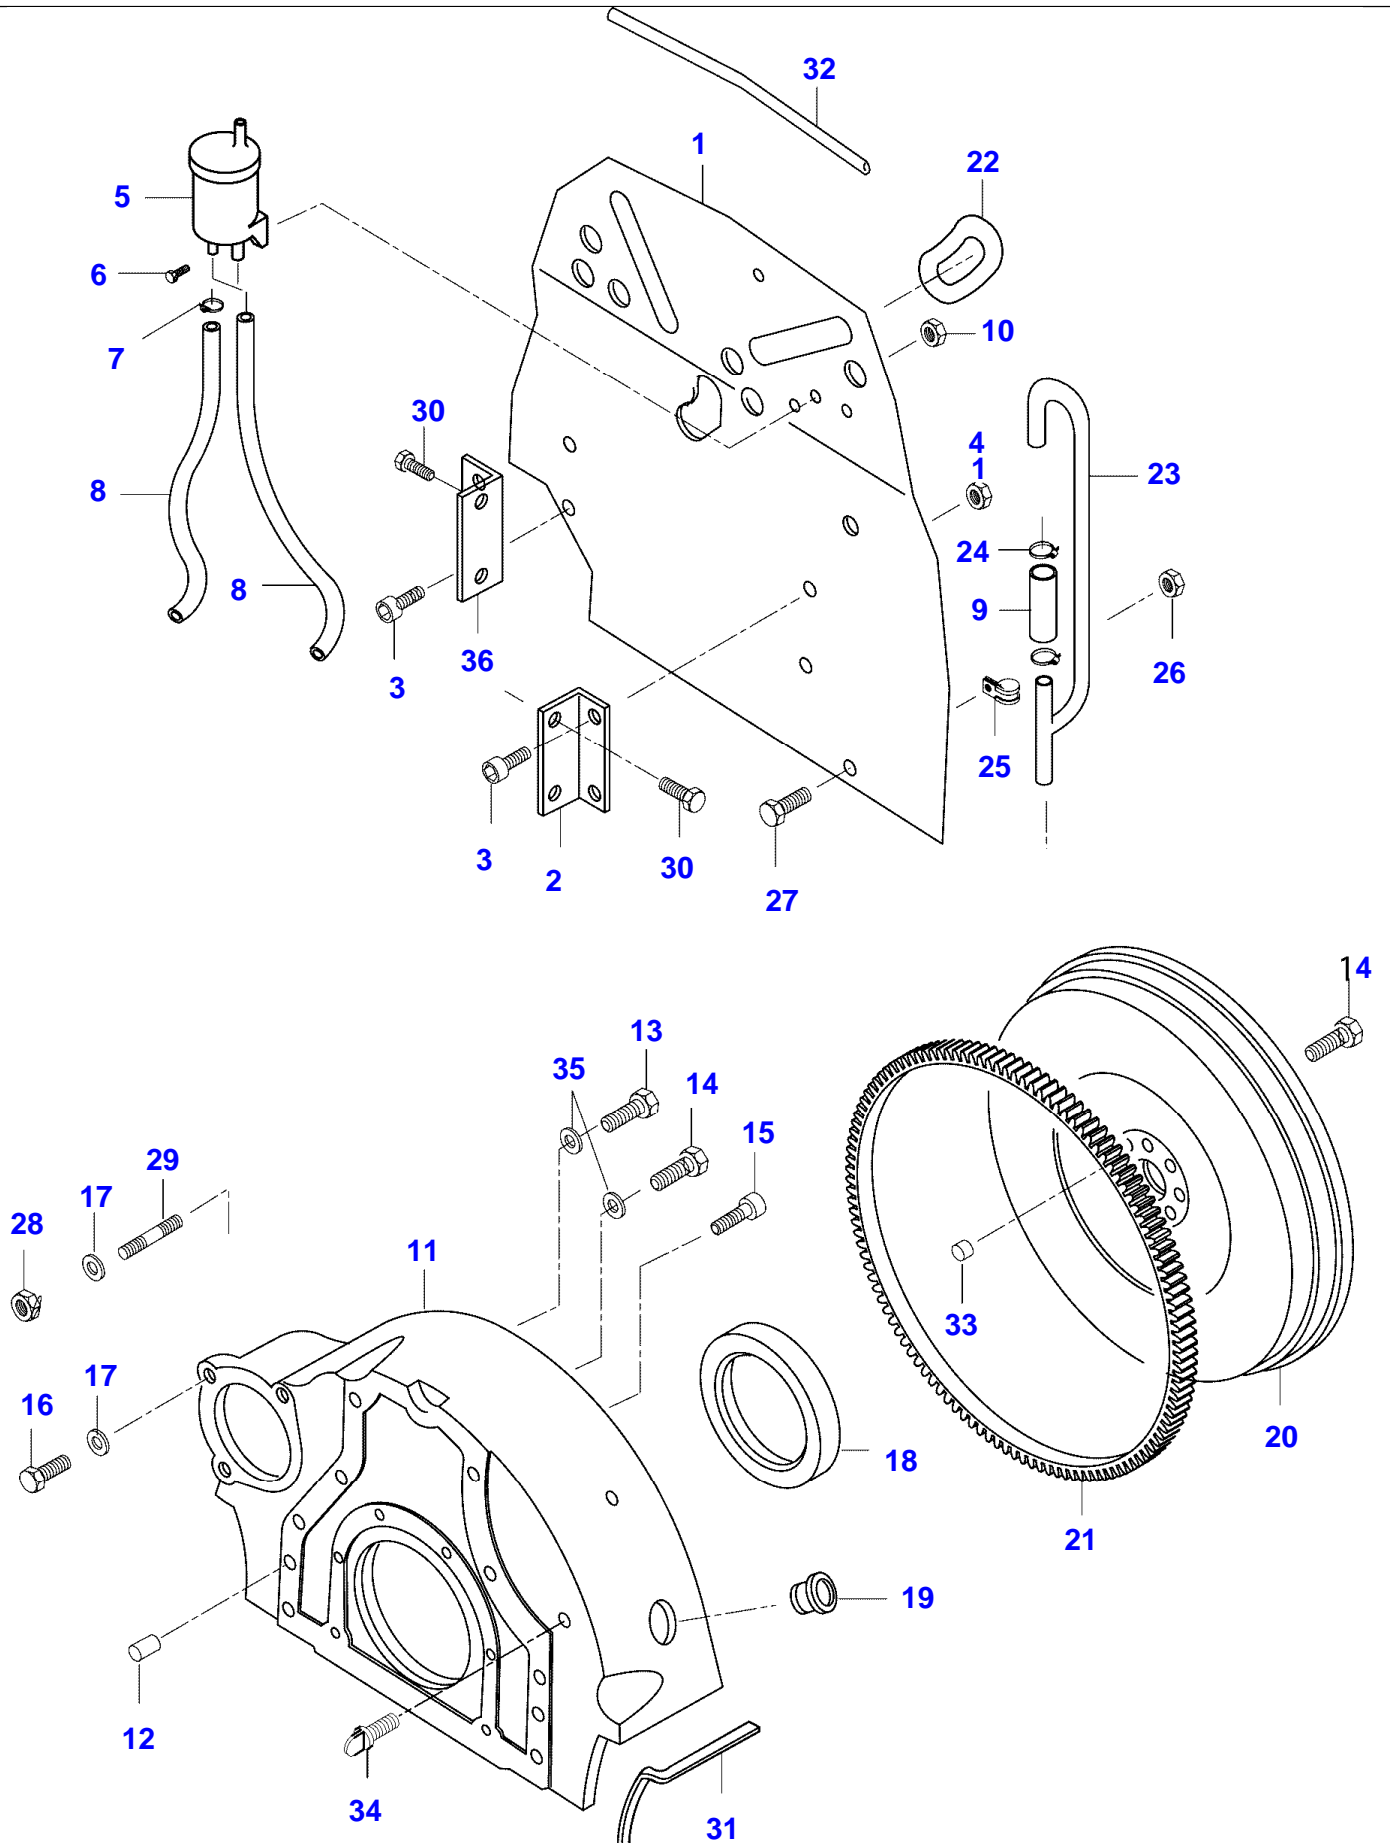

Item	Part Number	Qty	Description Comments	Technical Specification
	V63978300	1	CONNECTING WIRE DENMARK -1999	L=5000
	V725932	1	WIRE FRANCE -1999	L=5000
44	V33733800	1	WIRE MINI	L=5000
	V33733900	1	WIRE DENMARK MINI	L=5000
	V33734000	1	WIRE FRANCE MINI	L=5000
36	V615881216	1	SEALING WASHER S2	
37	V640305012	1	PLUG	
38	V615881824	1	SEALING WASHER S2	
39	V33734100	1	SLEEVE BUSHING	
40	VHN6816	1	SCREW	B 4.2 X 30 SFS-ISO_7049
41	VJD9019	2	WASHER	A 4.3 X 0.5 DIN6798
42	V640016040	1	CUP PLUG	
	V836740280	1	ENGINE GASKET KIT S1	
	V836740333	1	ENGINE GASKET KIT S1+S2	

800L TRACTOR (600-900 SERIES)
SPIMG-004-21-06