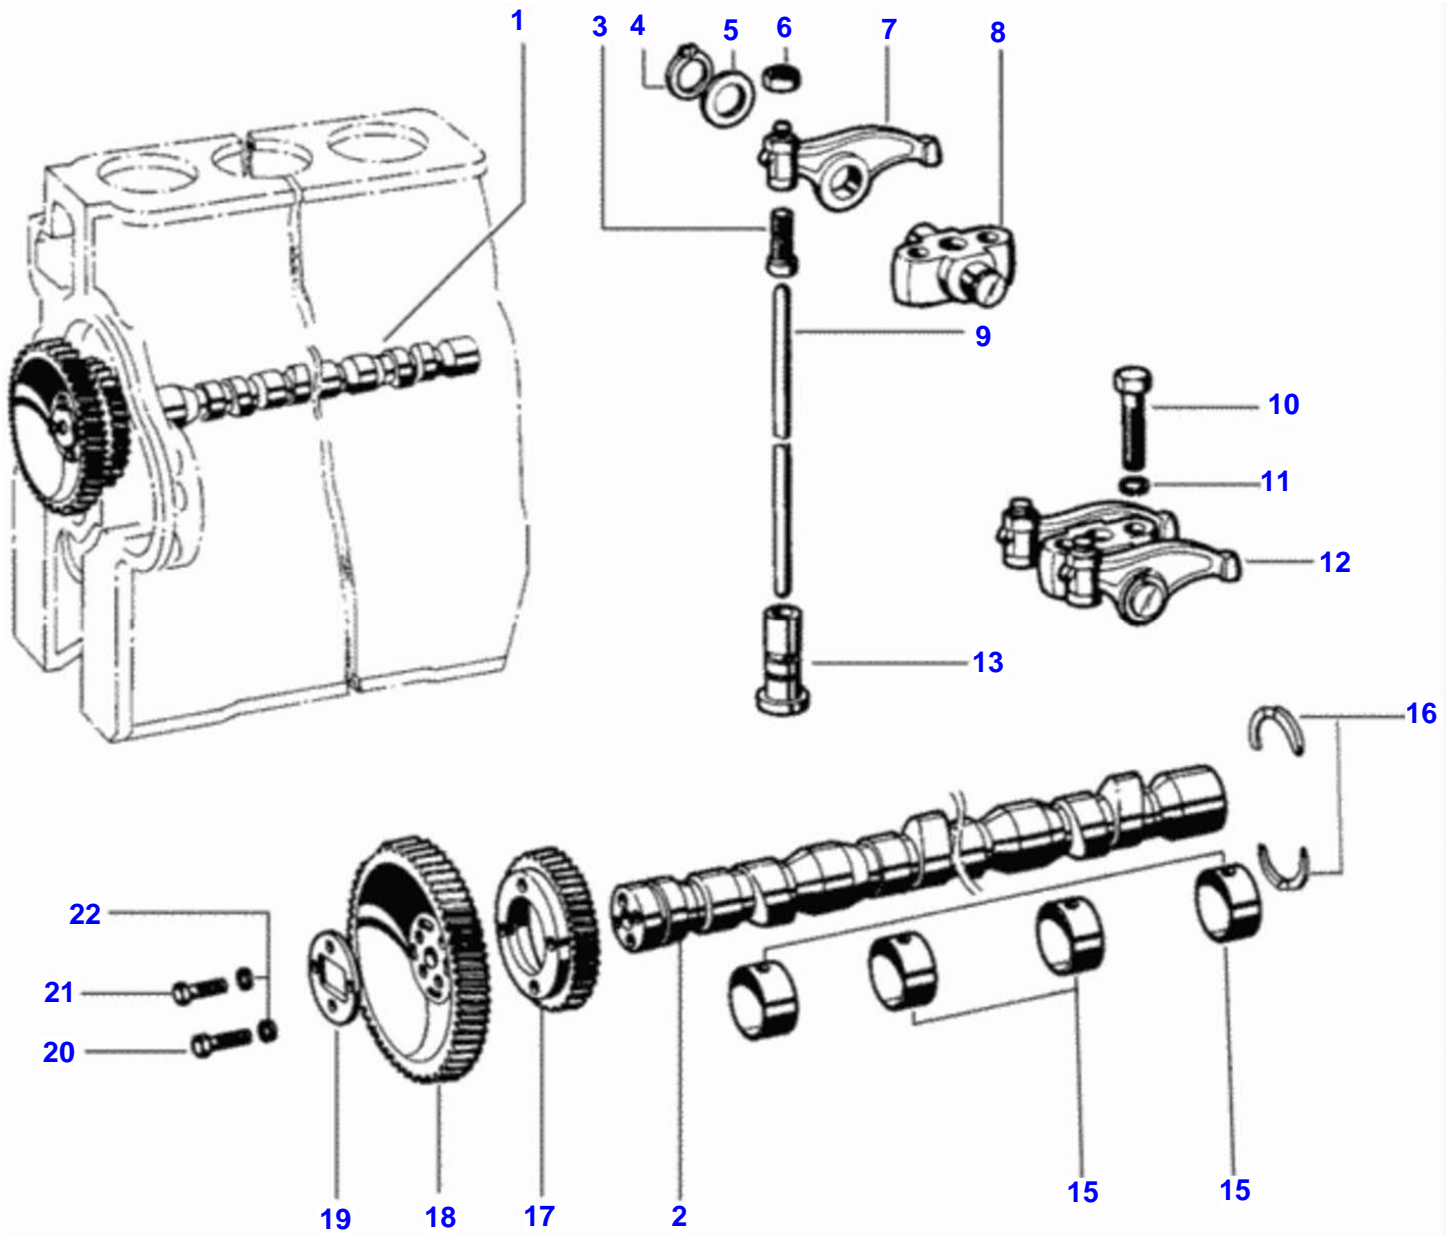

Cylinder Head

Item	Part Number	Qty	Description	Comments
1	V149240	4	Complete	
2	V121390	4	Bolt	
3	V112620	4	Seal Washer	
4	V149330	4	Valve Cover	
5	V149340	4	Gasket	
6	V117300	4	O-Ring	
7	VJB1108	8	Nut	
8	V142270	8	Dog	
9	V112550	4	Pipe	
10	V112560	8	Clamp	
11	V112570	4	Hose	
12	V116030	16	Valve Cotter	
13	V112450	8	Upper Disc	
14	V112480	20	Seal Cover	
15	V116020	8	Valve Spring	
16	V112410	8	Lower Disc	
17	V117330	8	Valve Guide Std	
	V112580	8	Valve	[A]
18	V119220	8	Dog	
19	V133670	8	Nut	
20	V117350	8	Dog	
21	V112540	8	Nut	
22	V116080	8	Washer	
23	V117360	4	Intake	
24	V112430	4	Intake Valve	
25	V112420	4	Exhaust Vale	
26	V112510	4	Exhaust	
	V112640	4	Exhaust	[B]
27	V117380	4	Cylinder	

FOOTNOTE [A] VALVE GUIDE 1ST OVERSIZE

FOOTNOTE [B] EXHAUST VALVE SEAT 1ST OVERSIZE