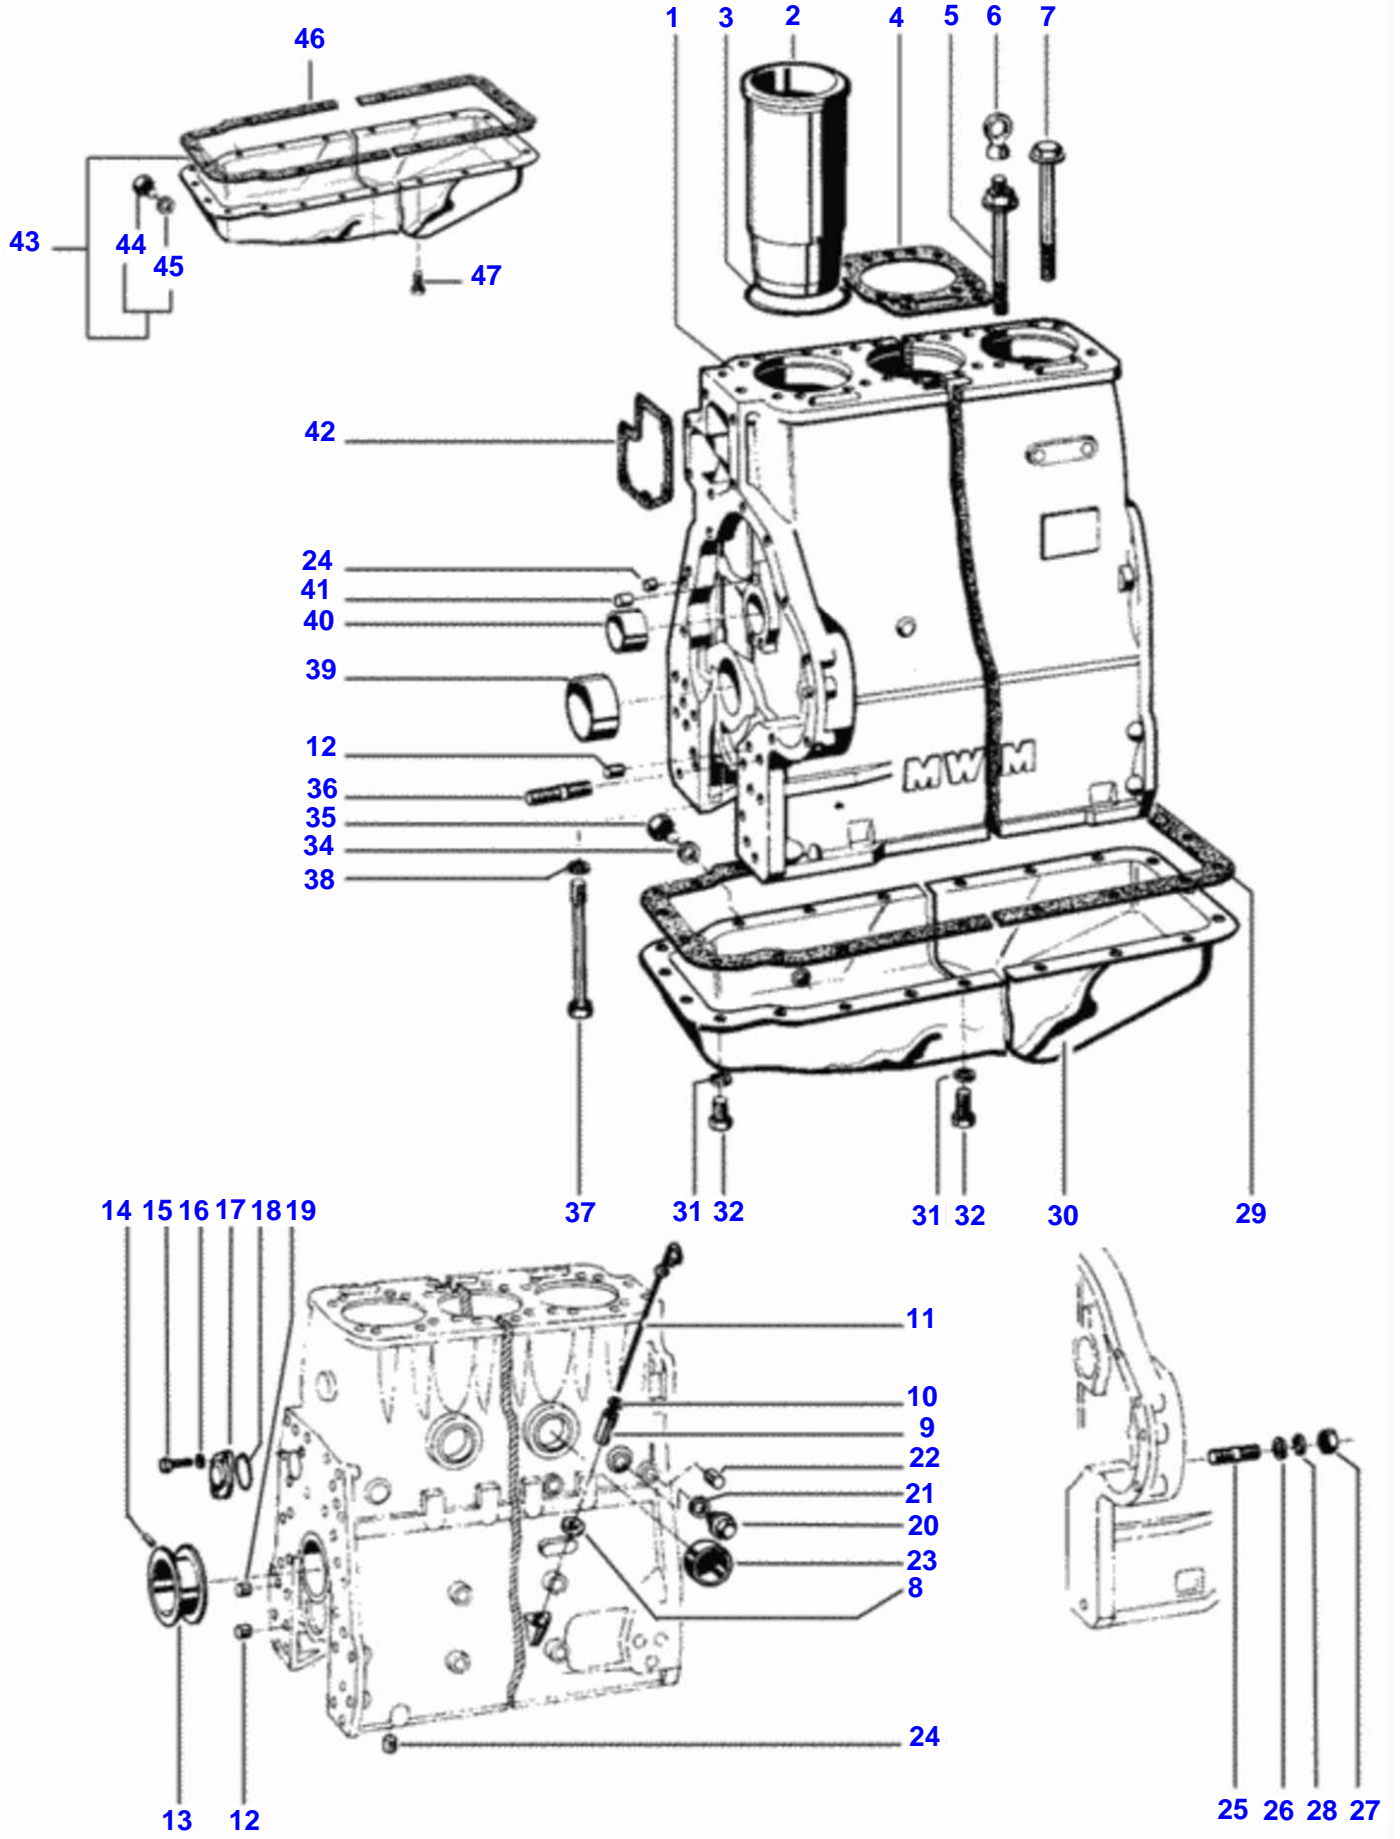

785C TRACTOR (BR) - C078504
00003491