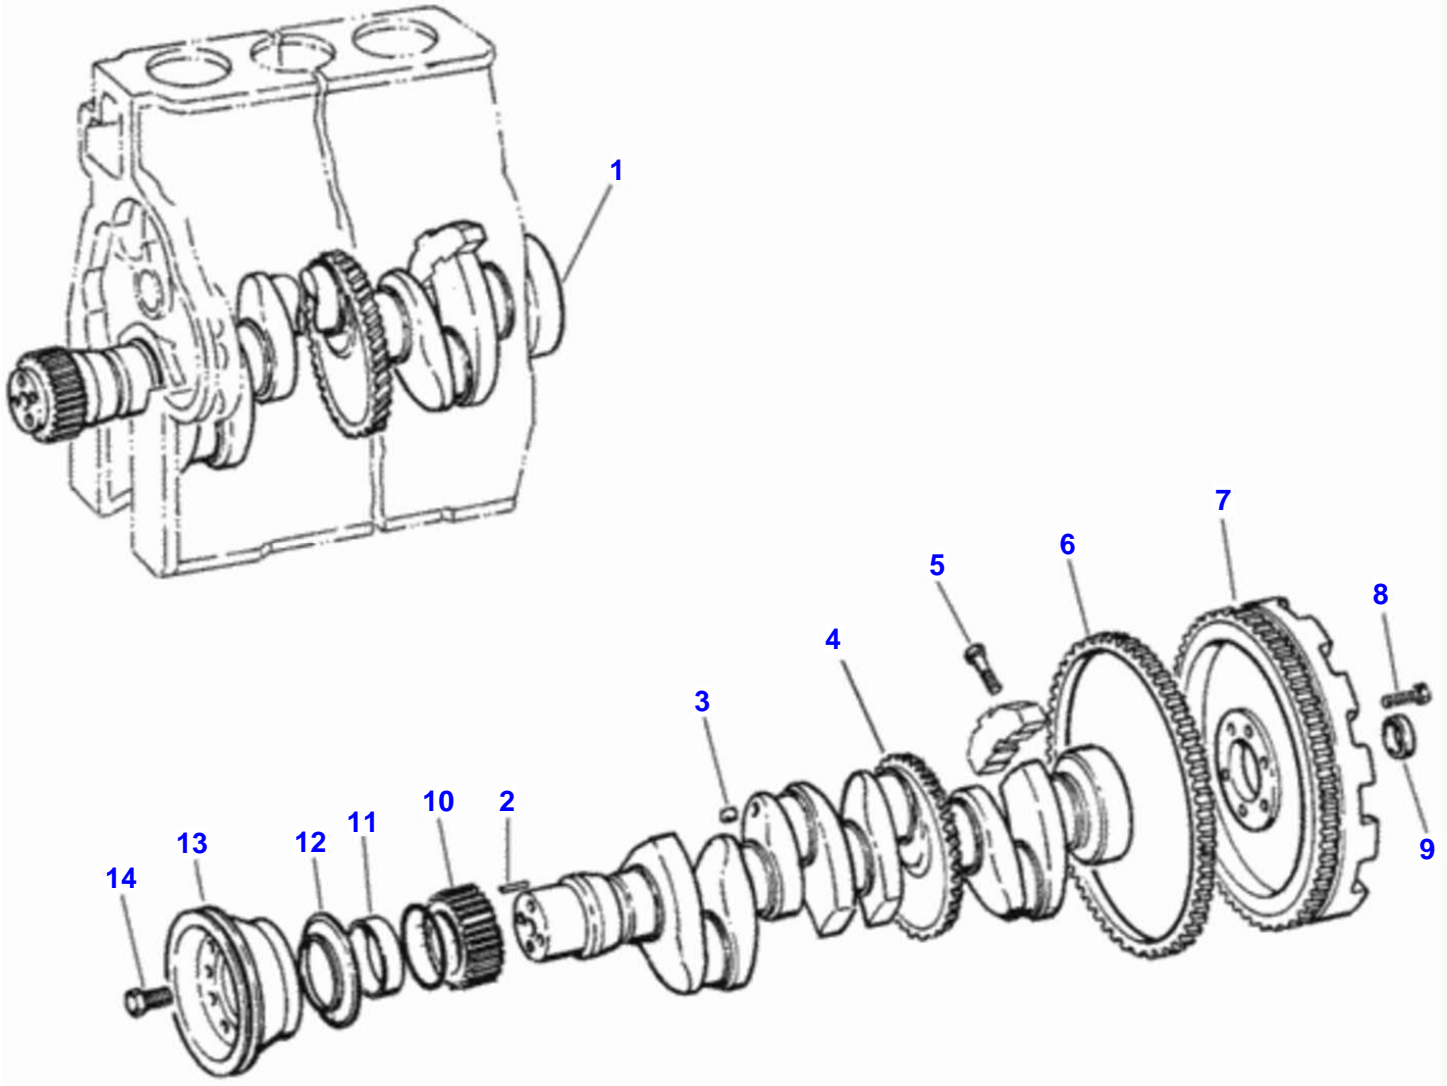

785C TRACTOR (BR) - C078504
00000564

Cylinder Head

Item	Part Number	Qty	Description	Comments
1	V149240	4	Complete	
2	V121390	4	Bolt	
3	V112620	4	Seal Washer	
4	V149330	4	Valve Cover	
5	V149340	4	Gasket	
6	V117300	4	O-Ring	
7	VJB1108	8	Nut	
8	V142270	8	Dog	
9	V112550	4	Pipe	
10	V112560	8	Clamp	
11	V112570	4	Hose	
12	V116030	16	Valve Cotter	
13	V112450	8	Upper Disc	
14	V112480	20	Seal Cover	
15	V116020	8	Valve Spring	
16	V112410	8	Lower Disc	
17	V117330	8	Valve Guide Std	
	V112580	8	Valve	[A]
18	V119220	8	Dog	
19	V133670	8	Nut	
20	V117350	8	Dog	
21	V112540	8	Nut	
22	V116080	8	Washer	
23	V117360	4	Intake	
24	V112430	4	Intake Valve	
25	V112420	4	Exhaust Vale	
26	V112510	4	Exhaust	
	V112640	4	Exhaust	[B]
27	V117380	4	Cylinder	

FOOTNOTE [A] VALVE GUIDE 1ST OVERSIZE

FOOTNOTE [B] EXHAUST VALVE SEAT 1ST OVERSIZE

Valve Mechanism

Item	Part Number	Qty	Description
1	V81244700	1	Complete
2	V81244800	1	Valve
3	V112170	8	Adjusting Screw
4	V112190	8	Circlip
5	V112180	8	Rocker
6	VJB1108	8	Nut
7	V149370	8	Assy Rocker Arm
8	V149350	4	Rocker
9	V112200	8	Push Rod
10	V117150	8	Bolt
11	VJD3110	8	Pressure Washer
12	V149360	4	Complete
13	V112210	8	Rocker
15	V112130	2	Bushing
16	V115950	1	Setting Ring
17	V112000	1	Gear
18	V111990	1	Gear
19	V112020	1	Lock
20	V117180	4	Bolt
21	V117190	4	Bolt M8X35Mm
22	VJD3108	8	Washer