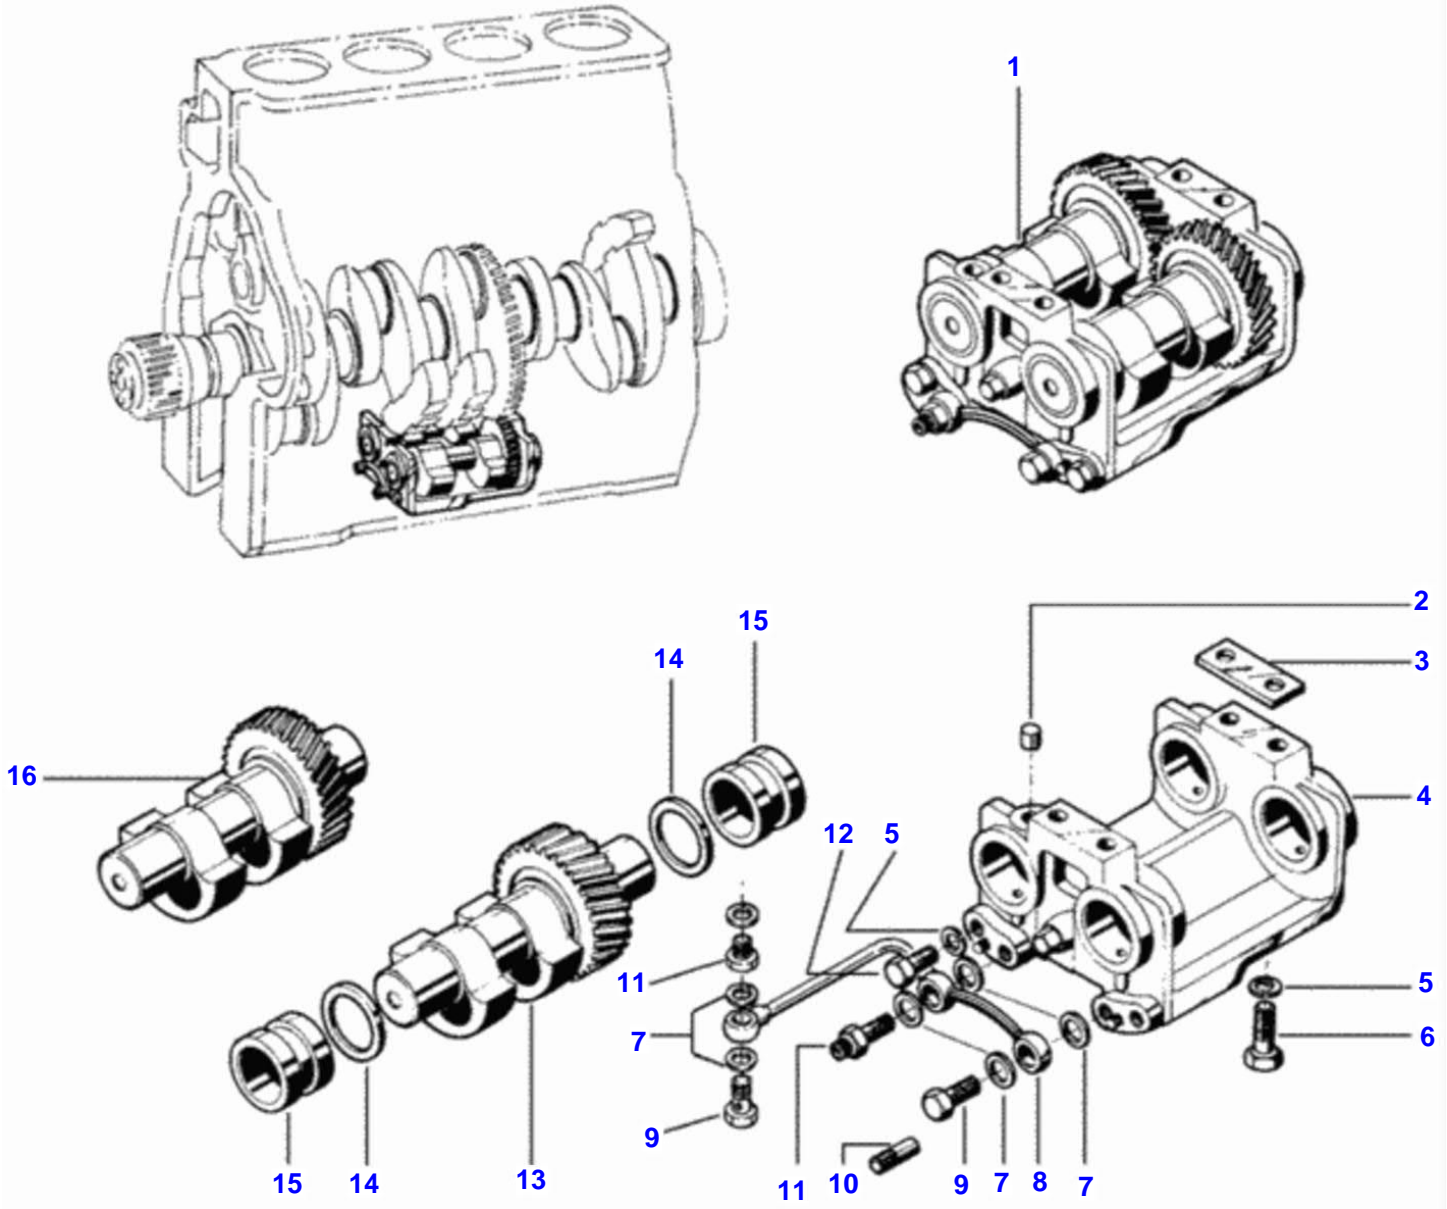

785C TRACTOR (BR) - C078504
00000564

Cylinder Head

Item	Part Number	Qty	Description	Comments
1	V149240	4	Complete	
2	V121390	4	Bolt	
3	V112620	4	Seal Washer	
4	V149330	4	Valve Cover	
5	V149340	4	Gasket	
6	V117300	4	O-Ring	
7	VJB1108	8	Nut	
8	V142270	8	Dog	
9	V112550	4	Pipe	
10	V112560	8	Clamp	
11	V112570	4	Hose	
12	V116030	16	Valve Cotter	
13	V112450	8	Upper Disc	
14	V112480	20	Seal Cover	
15	V116020	8	Valve Spring	
16	V112410	8	Lower Disc	
17	V117330	8	Valve Guide Std	
	V112580	8	Valve	[A]
18	V119220	8	Dog	
19	V133670	8	Nut	
20	V117350	8	Dog	
21	V112540	8	Nut	
22	V116080	8	Washer	
23	V117360	4	Intake	
24	V112430	4	Intake Valve	
25	V112420	4	Exhaust Vale	
26	V112510	4	Exhaust	
	V112640	4	Exhaust	[B]
27	V117380	4	Cylinder	

FOOTNOTE [A] VALVE GUIDE 1ST OVERSIZE

FOOTNOTE [B] EXHAUST VALVE SEAT 1ST OVERSIZE

Valve Mechanism

Item	Part Number	Qty	Description
1	V81244700	1	Complete
2	V81244800	1	Valve
3	V112170	8	Adjusting Screw
4	V112190	8	Circlip
5	V112180	8	Rocker
6	VJB1108	8	Nut
7	V149370	8	Assy Rocker Arm
8	V149350	4	Rocker
9	V112200	8	Push Rod
10	V117150	8	Bolt
11	VJD3110	8	Pressure Washer
12	V149360	4	Complete
13	V112210	8	Rocker
15	V112130	2	Bushing
16	V115950	1	Setting Ring
17	V112000	1	Gear
18	V111990	1	Gear
19	V112020	1	Lock
20	V117180	4	Bolt
21	V117190	4	Bolt M8X35Mm
22	VJD3108	8	Washer

Crankshaft Mechanism

Item	Part Number	Qty	Description
1	V118670	1	Crankshaft
2	V118680	1	Key
3	V142390	4	Pad
4	V118690	1	Starter Ring
5	V111920	8	Bolt
6	V222340	1	Flywheel
7	V145250	1	Flywheel
8	V111880	6	Bolt
9	V111900	1	Spacer Bushing
10	V111800	1	Gear
11	V137580	1	Bush
12	V111890	1	Dust Deflector
13	V146050	1	Pulley
14	V111880	4	Bolt