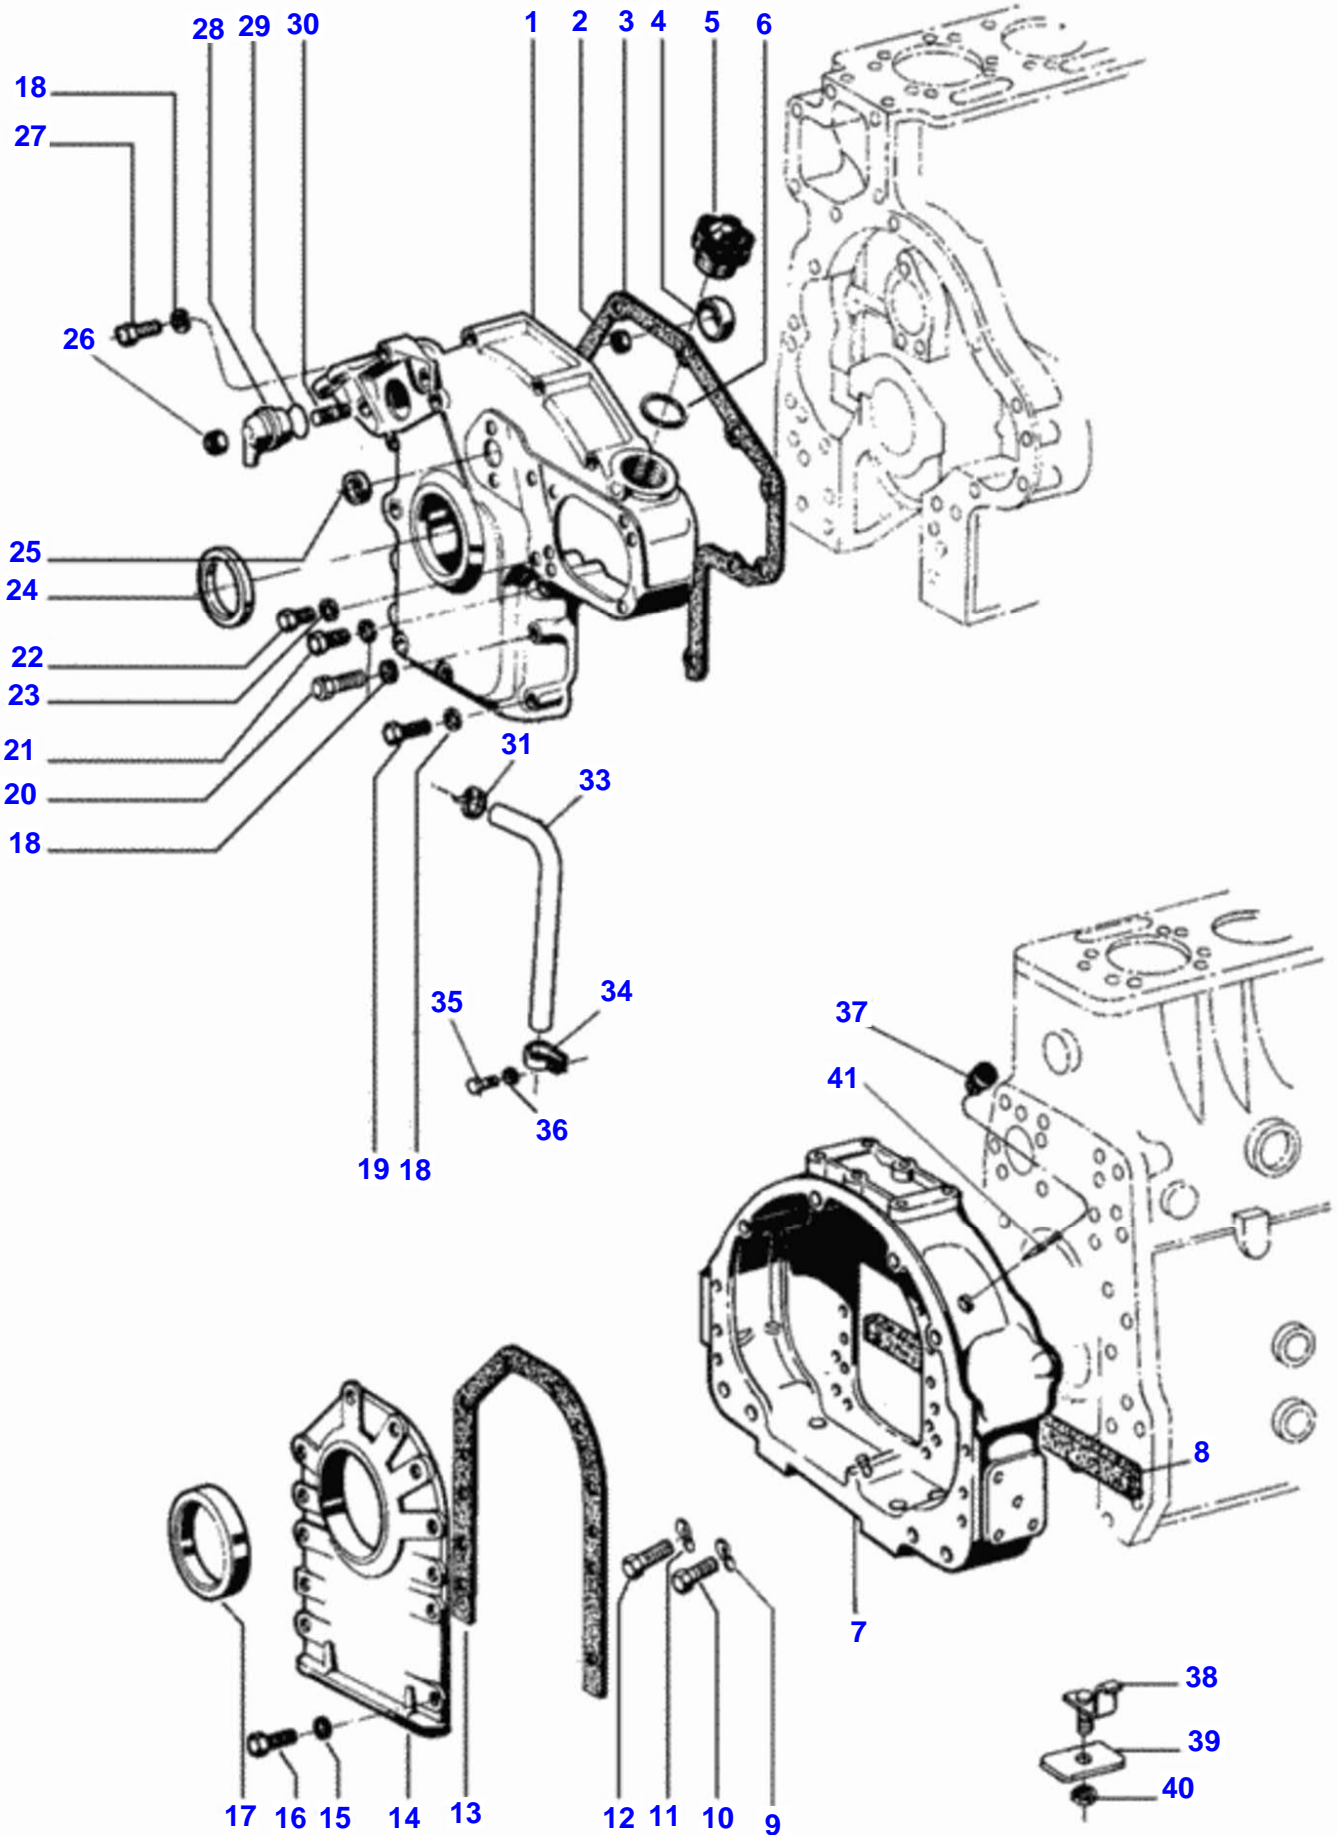

Cylinder Block

Item	Part Number	Qty	Description	Comments
1	V81216900	1	Cylinder Block	
2	V116840	4	Cylinder Liner	
3	V149320	8	O-Ring	
4	V143810	4	Cylinder	
5	V111000	2	Cylinder	
6	V111140	2	Lift Ring	
7	V110990	14	Bolt	
8	V81244300	1	Seal Washer	
9	V80962200	1	Pipe	4x2
	V82605700	1	Pipe	4x4
10	V111210	2	O-Ring	
11	V81255300	1	Rod	
	V82605600	1	Dipstick	4x4
12	V142730	4	Guide Pin	
13	V111310	1	Slider Bearing	
	V111280	1	Slider Bearing	
	V111320	1	Slider Bearing	
	V111270	1	Big-End	
14	V111030	5	Pressure Pin	
15	V111540	2	Bolt	
16	V143000	2	Spring Washer	
17	V146210	1	Seal Cover	
18	V117710	1	O-Ring	
19	V142740	2	Guide Pin	
20	V148730	1	Plug 3/8-18 Npsf	
21	V116310	1	Collet	
22	V141340	7	Pad	
23	V110970	3	Seal Cover	
24	V142370	2	Pad	
29	V111410	1	Gasket Sump	
30	V81244200	1	Sump	4x2
31	V143000	25	Spring Washer	
32	VHA6322	25	Screw	
34	V81288900	1	Seal Washer	
35	V111170	1	Sump Plug	
36	V111360	6	Dog	
37	V111040	10	Bolt	
38	V111020	10	Washer	
39	V111300	1	Slider Bearing	
	V111260	4	Slider Bearing	
	V111250	4	Slider Bearing	
	V111240	4	Slider Bearing	
	V111220	4	Big-End	
	V111230	4	Slider Bearing	
40	V110980	1	Bush	
41	V142360	3	Seal Pin	
42	V111120	1	Gasket	
43	V82106800	1	Sump	4x4
44	V80199700	1	Plug	4x4
45	V81288900	1	Seal Washer	
46	V111410	1	Gasket Sump	
47	V117100	18	Bolt	

785C TRACTOR (BR) - C078504
00000563