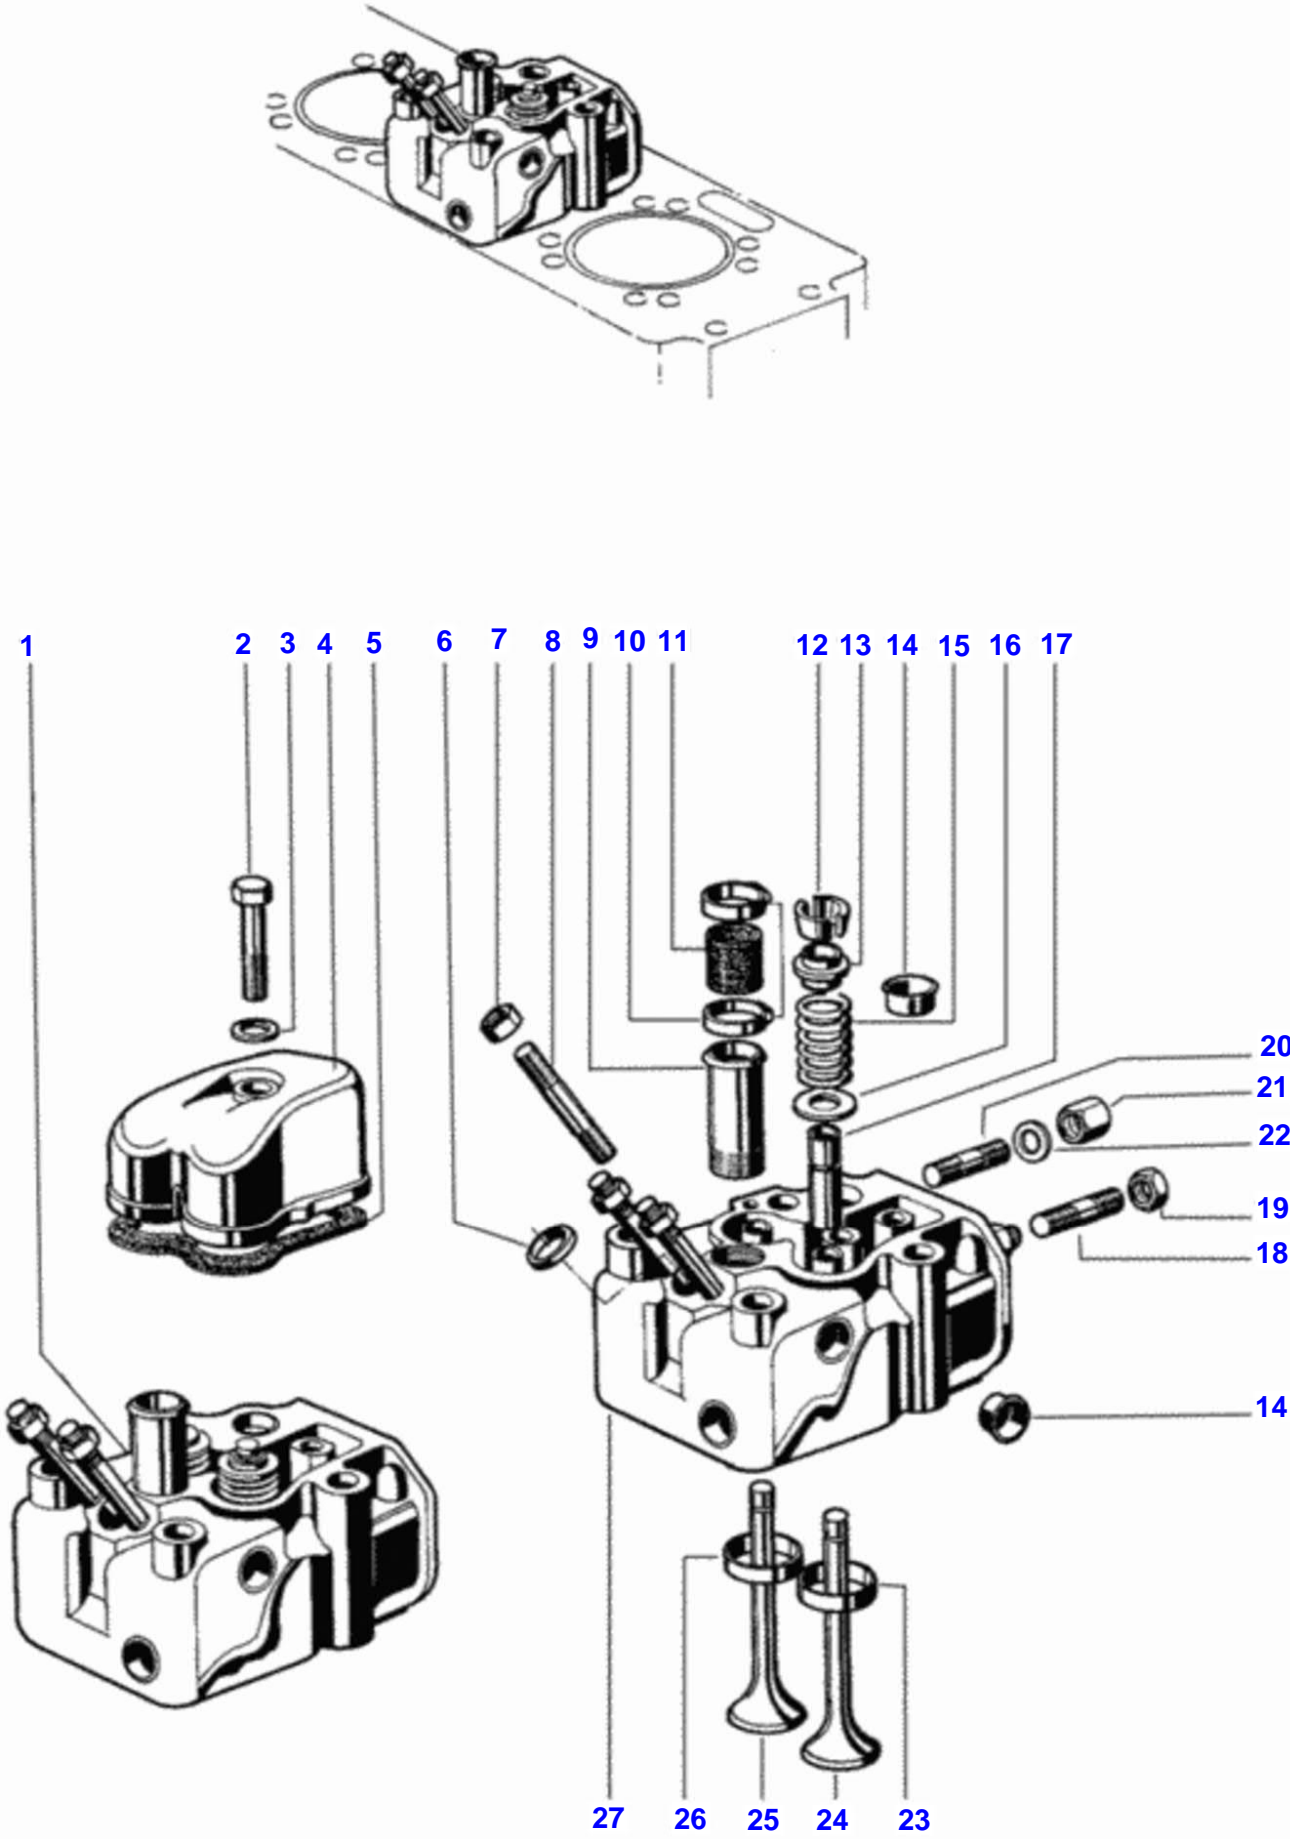

Front Cover And Flywheel Housing

Item	Part Number	Qty	Description
1	V133800	1	Front Cover
2	V111630	1	Nut
3	V111640	1	Gasket
4	V111600	1	Protector Plate
5	V116990	1	Filler Cap
6	V117000	1	O-Ring
7	V147380	1	Flywheel Housing
8	V111760	1	Gasket
9	V117030	12	Washer
10	V118470	12	Bolt
11	V117050	6	Spring Washer
12	V149150	6	Bolt
13	V111530	1	Gasket
14	V111510	1	Rear Cover
15	V143000	10	Spring Washer
16	V111540	10	Bolt
17	V111520	1	Seal
18	VJD3108	13	Washer
19	V111660	3	Bolt
20	V117090	4	Bolt
21	V117100	1	Bolt
22	V111500	1	Bolt
23	V111340	1	O-Ring
24	V111560	1	Seal
25	V110970	1	Seal Cover
26	V111630	1	Nut
27	V117120	5	Bolt
28	V111570	1	Breather Cover
29	V111340	1	O-Ring
30	V111590	1	Dog
31	VGP3927	1	Clamp
33	V80709300	1	Breather Tube
34	V111710	1	Clamp
35	VHA6323	1	Screw
36	VJD3108	1	Washer
37	V80189100	1	Protection Cover
38	V234510	1	Assy Support
39	V245000	1	Cover
40	VJB1106	1	Washer
41	V148540	1	Bolt

785C TRACTOR (BR) - C078504
00000564