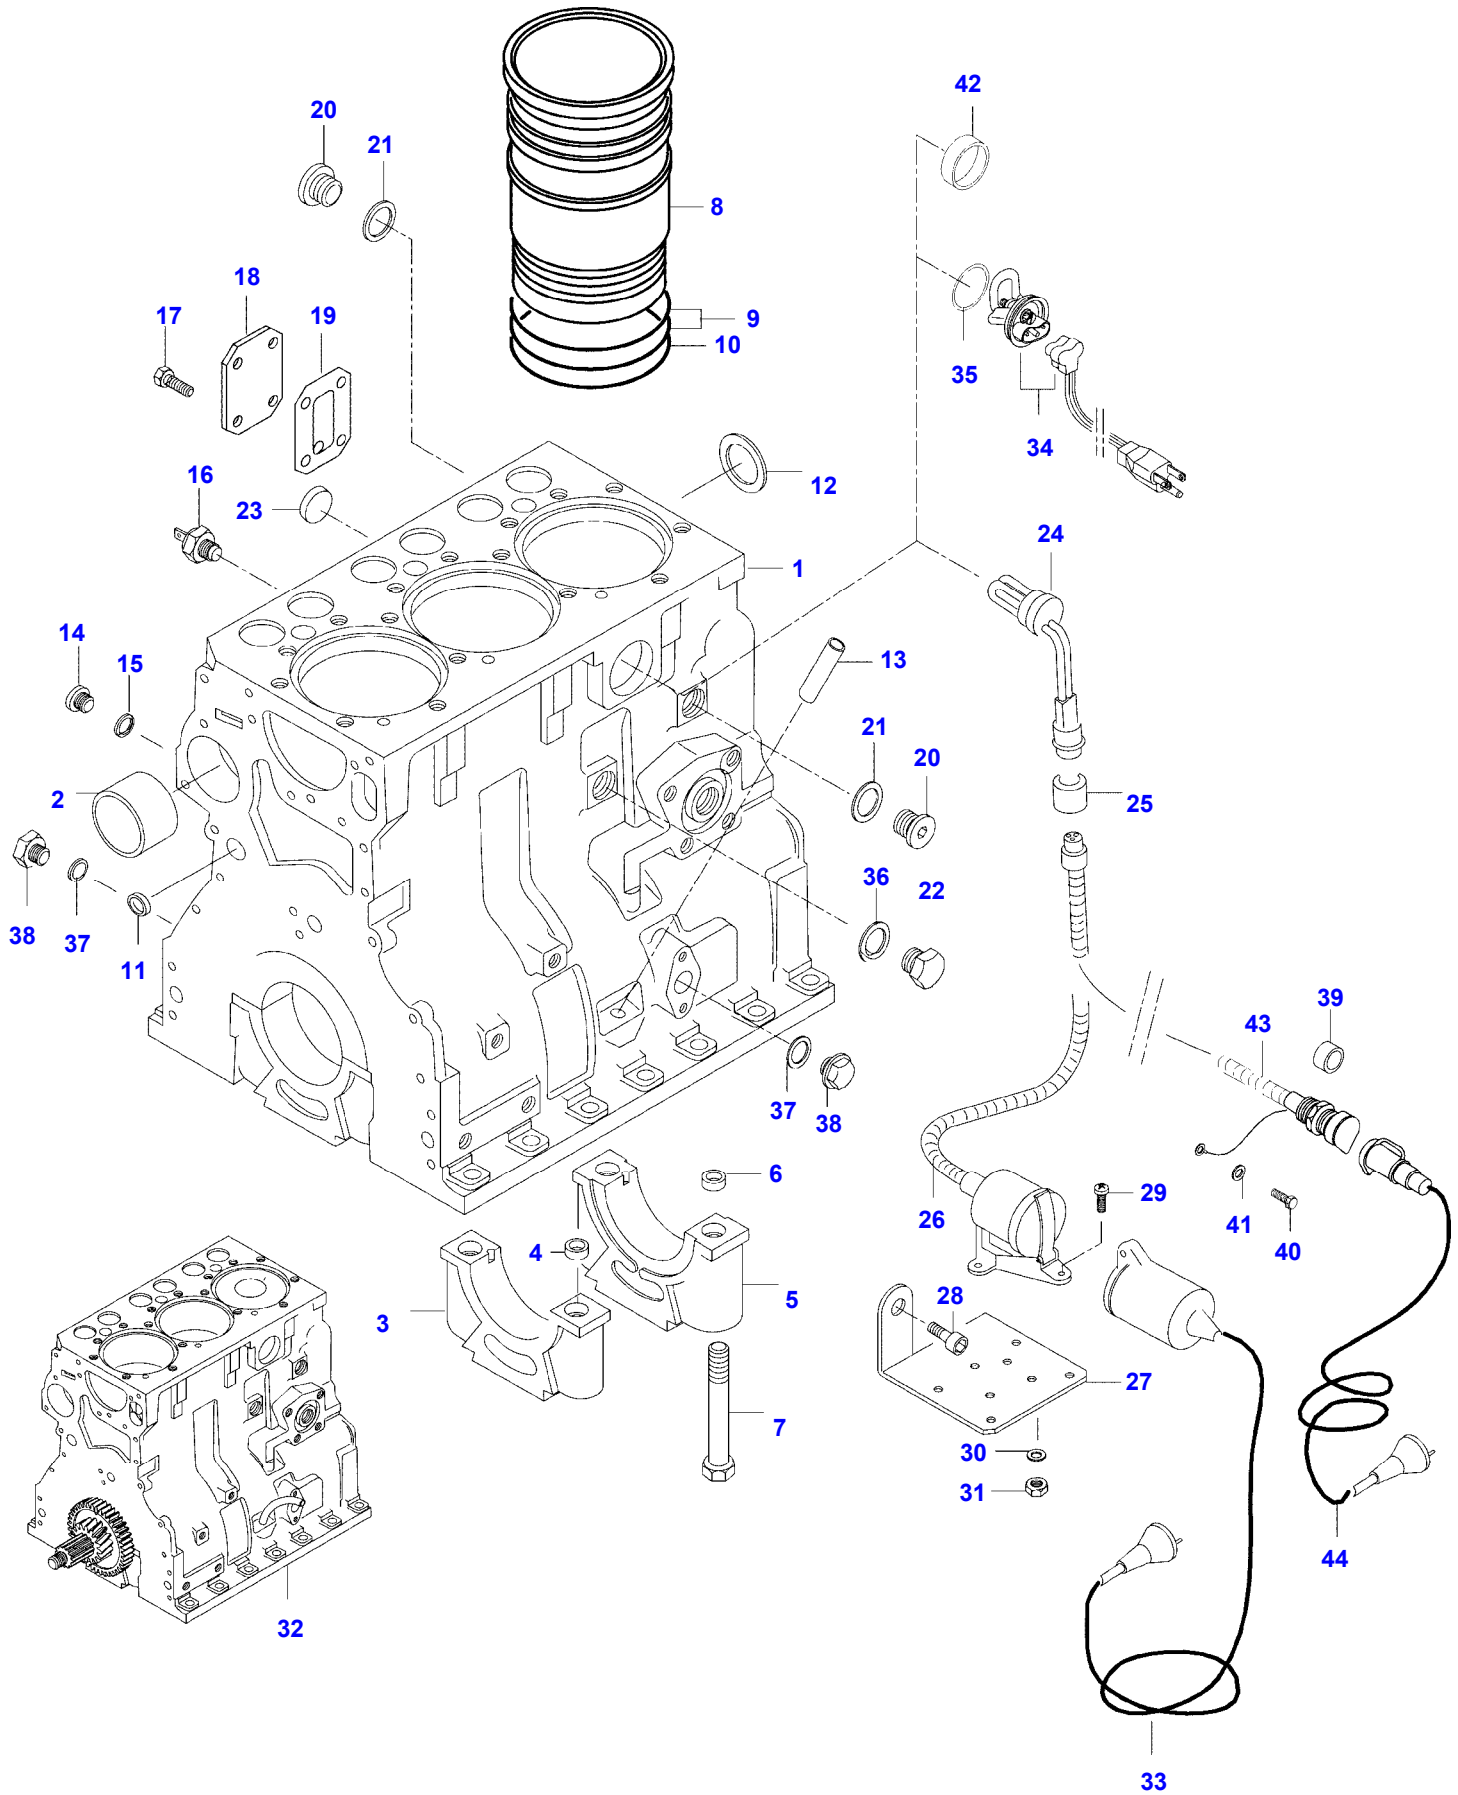

600L TRACTOR (600-900 SERIES)
SPIMG-004-21-02