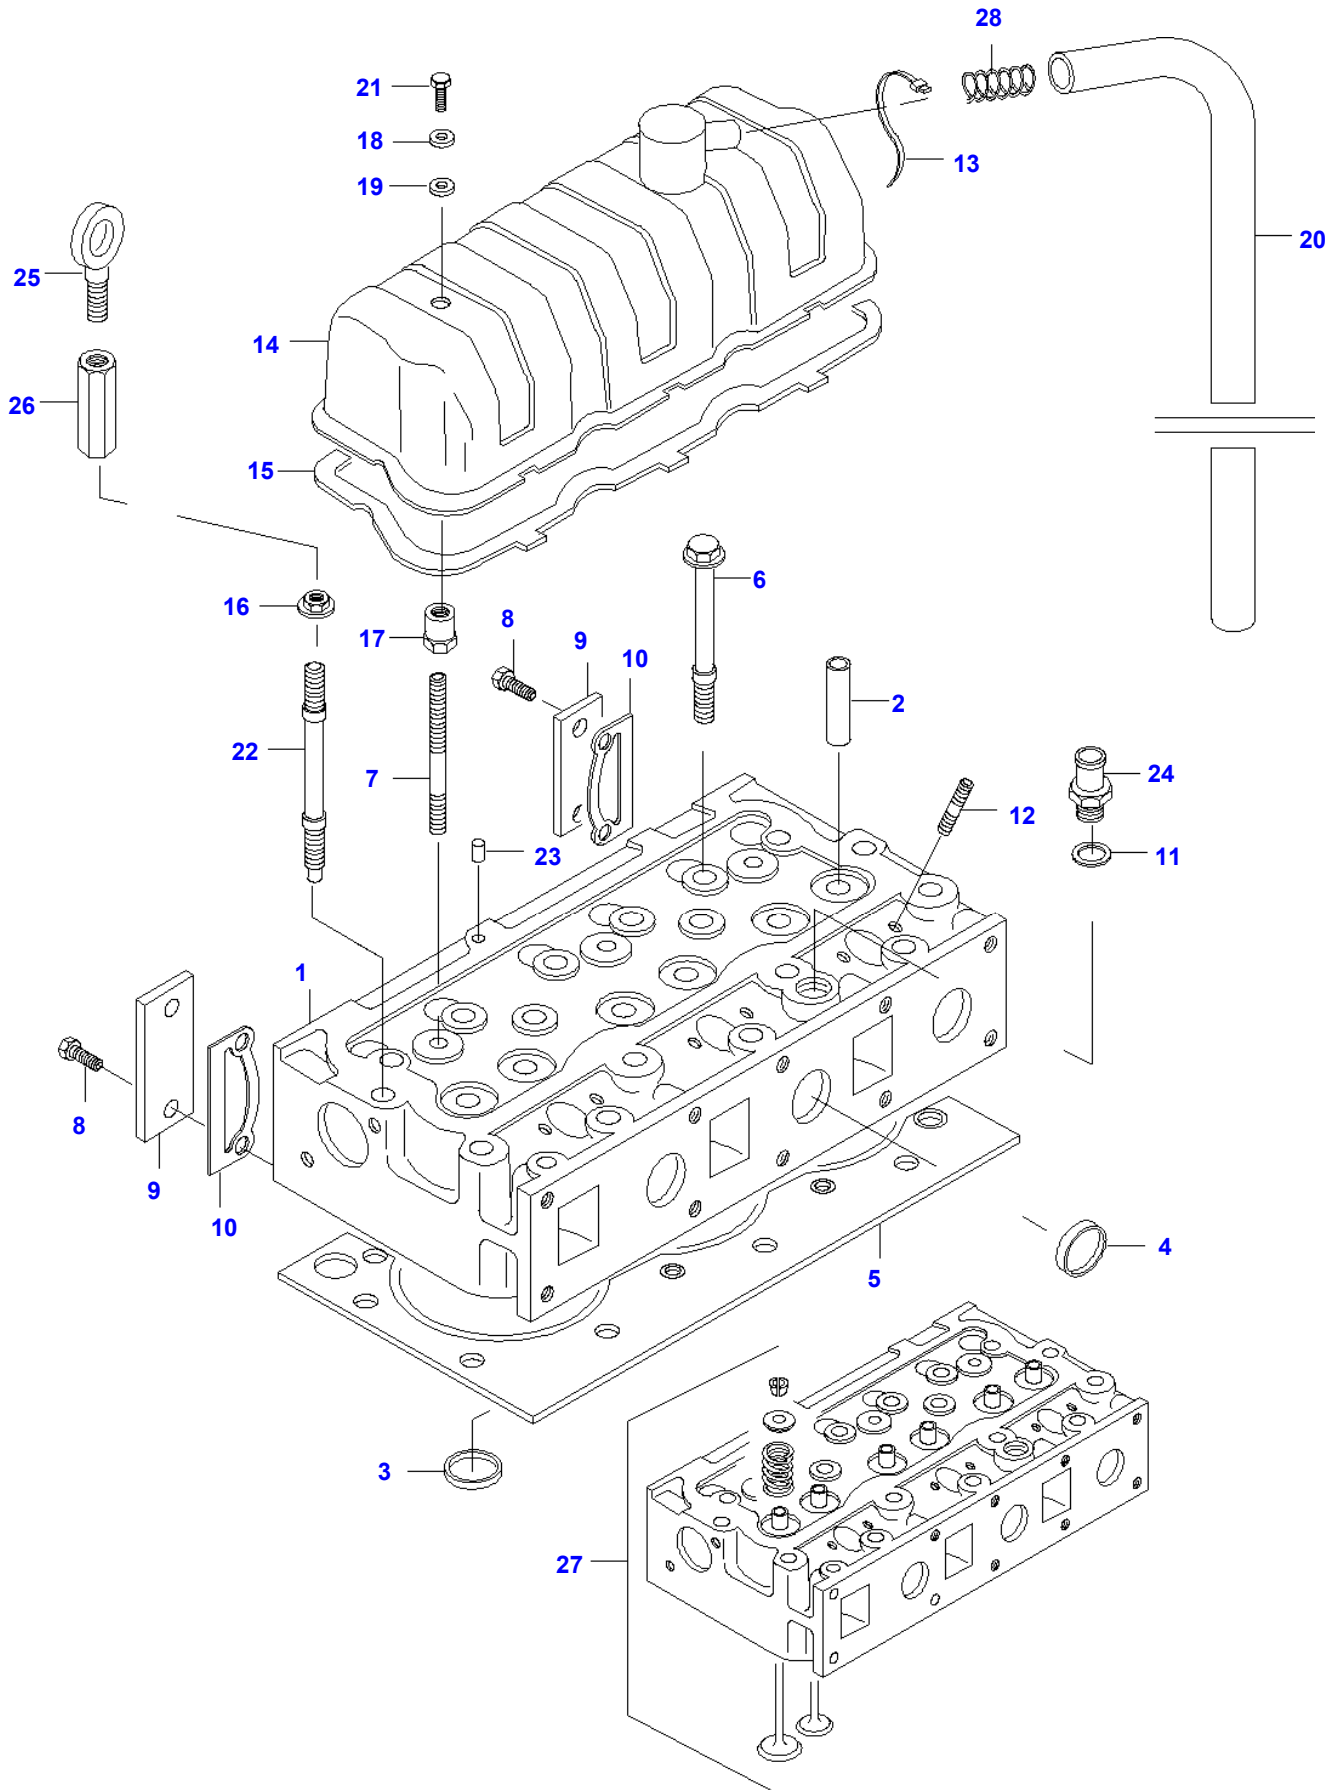

600L TRACTOR (600-900 SERIES)
SPIMG-004-21-08

Item	Part Number	Qty	Description Comments
1	V836655379	1	CYLINDER HEAD
2	V836647601	6	GUIDE
3	V836647600	3	VALVE SEAT
4	V836647942	5	CUP PLUG
5	V836664155	1	CYLINDER HEAD GASKET S1
6	V836859104	15	HEXAGON FLANGE BOLT -K3020(M)
	V836859104	16	HEXAGON FLANGE BOLT K3021-(M)
7	V546801900	2	STUD BOLT
8	V528801800	4	HEX CAP SCREW
9	V836855350	2	BLOCK OFF PLATE
10	V836855417	2	GASKET S1
11	V615881822	1	SEALING WASHER S1
12	V546901435	6	STUD BOLT
13	V835329746	1	CABLE TIE
14	V836646359	1	VALVE ROCKER COVER
15	V836646360	1	VALVE ROCKER COVER GASKET S1
16	V836859110	2	NUT -K3020(M)
	V836859110	1	NUT K3021-(M)
17	V836655406	2	SLEEVE NUT
18	V836119855	2	WASHER
19	V836012841	2	RUBBER BUSHING S1
20	V836647814	1	RUBBER HOSE
21	V528801780	2	HEX CAP SCREW
22	V836859109	2	STUD BOLT -K3020(M)
	V836859109	1	STUD BOLT K3021-(M)
23	V595959140	1	PIN
24	V836119837	1	HOSE COUPLER
25	V836640252	1	LIFT EYE
26	V836647835	1	LIFTING EYE EXTENSION
27	V836640853	1	CYLINDER HEAD
28	V836659103	1	SPRING