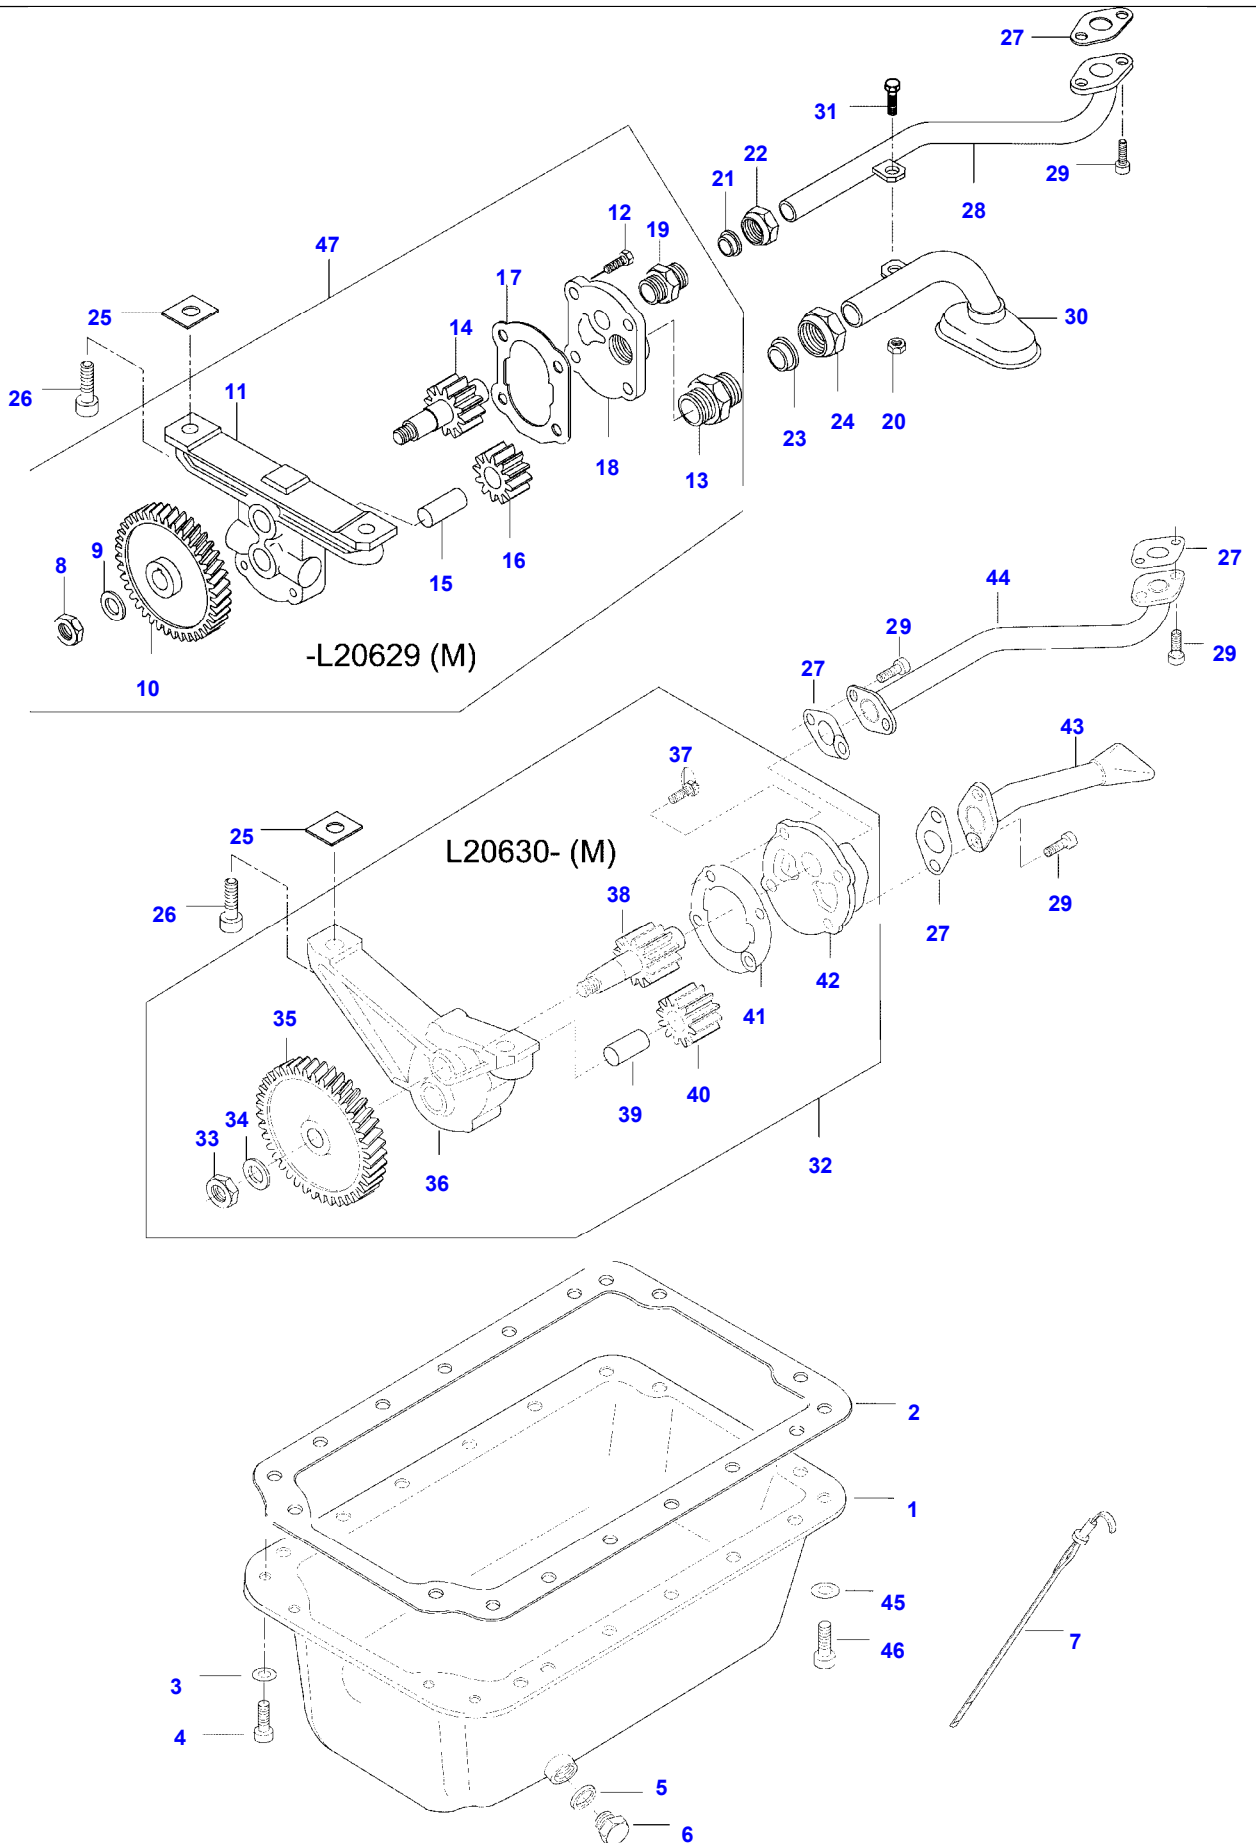

Item	Part Number	Qty	Description Comments
39	V836083428	1	CABLE TIE
41	V528801042	1	HEX CAP SCREW -1998
	V835331289	2	BANJO BOLT
42	V615870610	4	SEALING WASHER
43	V836659093	1	SHIELD
44	V528801082	2	HEX CAP SCREW
45	V836655234	1	HOSE
46	V836655233	1	UNION
47	V615571014	1	SEALING WASHER
48	V602060612	1	RETAINER CLAMP
49	V836119296	1	SPACER PIECE
50	V615571014	4	SEALING WASHER K17878-(M)
51	V836664212	1	BANJO BOLT K17878-(M)
52	V836664543	1	OIL PIPE K17878-(M)
53	V836009683	1	RETAINER CLAMP K17878-(M)
54	V835330966	1	BANJO BOLT K17878-(M) [A] [A] LINE PUMP

600L TRACTOR (600-900 SERIES)
SPIMG-004-21-22