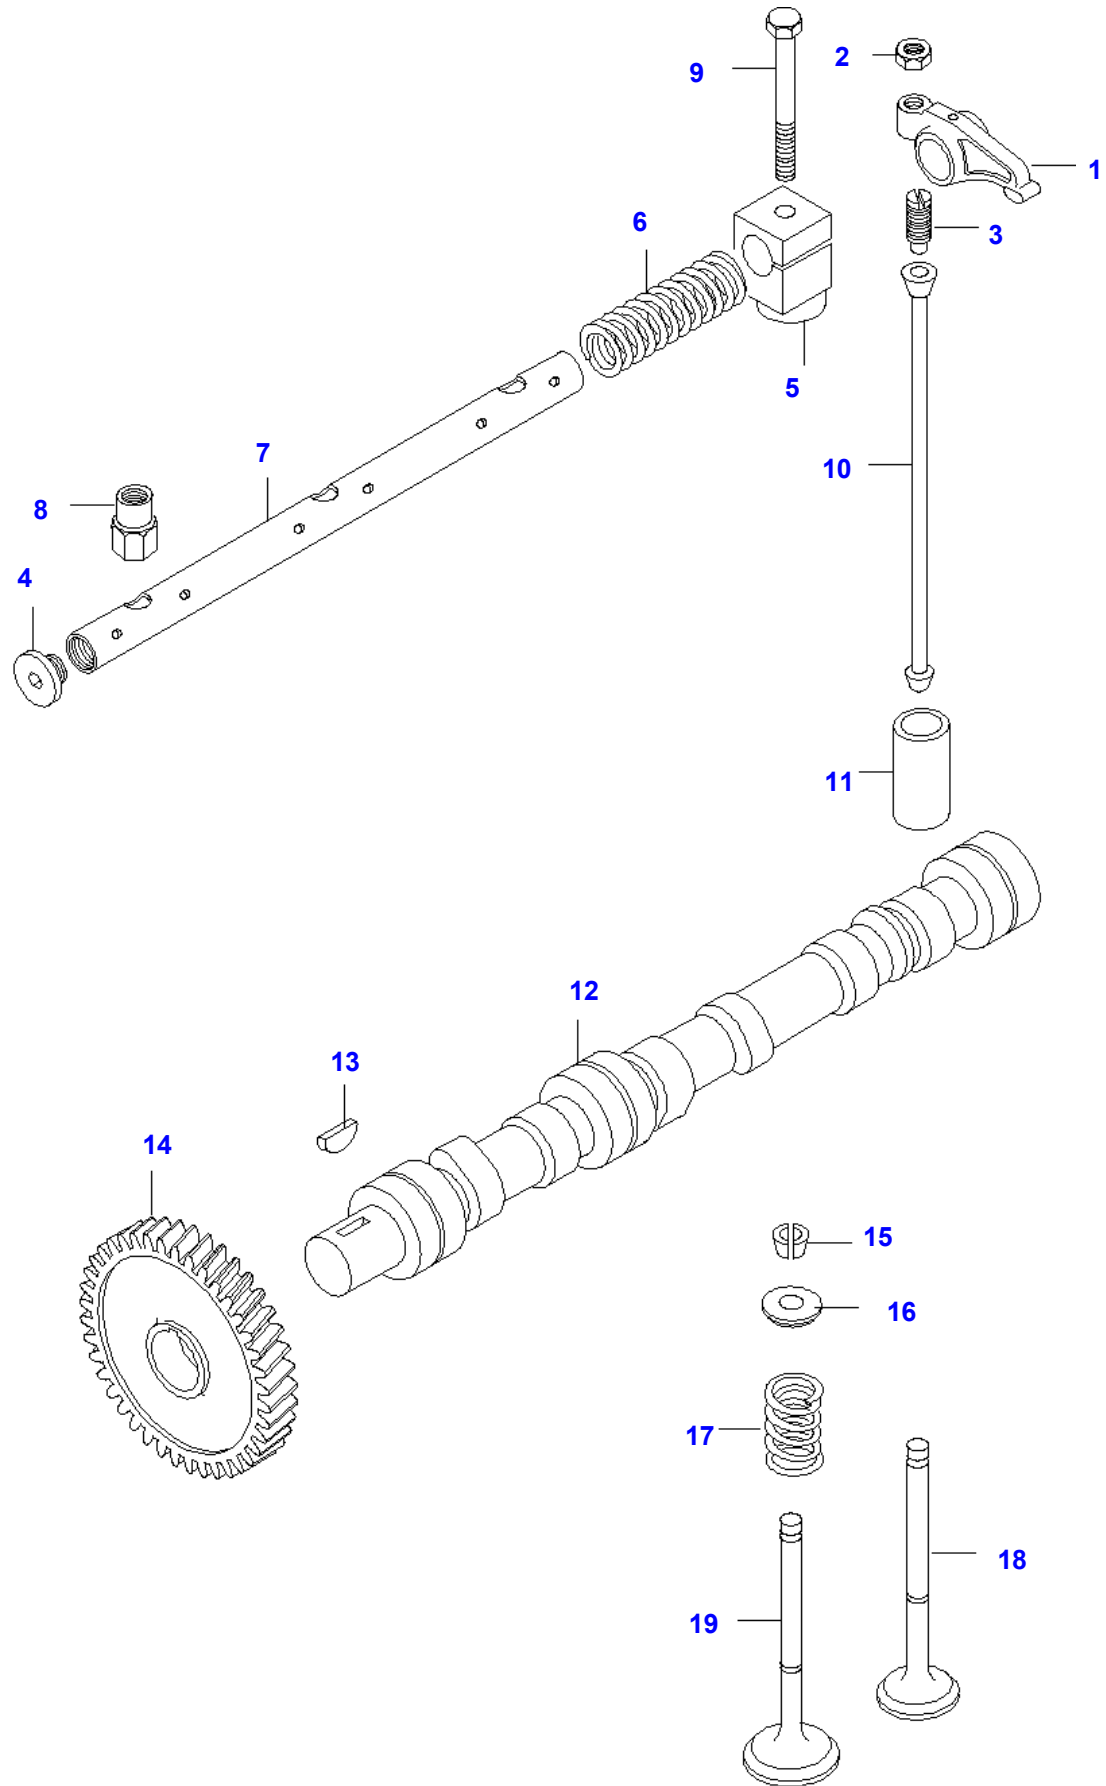

600L TRACTOR (600-900 SERIES)
SPIMG-004-21-12

Item	Part Number	Qty	Description Comments
1	V836666610	1	ROCKER SHAFT ASM
1	V836666608	6	ROCKER ARM
2	V512861000	6	NUT
3	V836655866	6	ADJUSTING SCREW
4	V836655899	2	PLUG
5	V836655869	3	BRACKET
	V836666609	3	-M5019(M) BRACKET
6	V836655884	2	M5020-(M) SPRING
7	V836655870	1	SHAFT
8	V836655406	2	SLEEVE NUT
9	V529801910	1	HEX CAP SCREW
10	V836655867	6	PUSHROD
11	V836014264	6	TAPPET
12	V836646374	1	CAMSHAFT
13	V603305760	1	WOODRUFF KEY
14	V836646389	1	GEAR,CAMSHAFT
15	V836646382	12	COTTER
16	V836646381	6	WASHER
17	V836646380	6	SPRING
18	V836646357	3	EXHAUST VALVE
19	V836646356	3	INTAKE VALVE