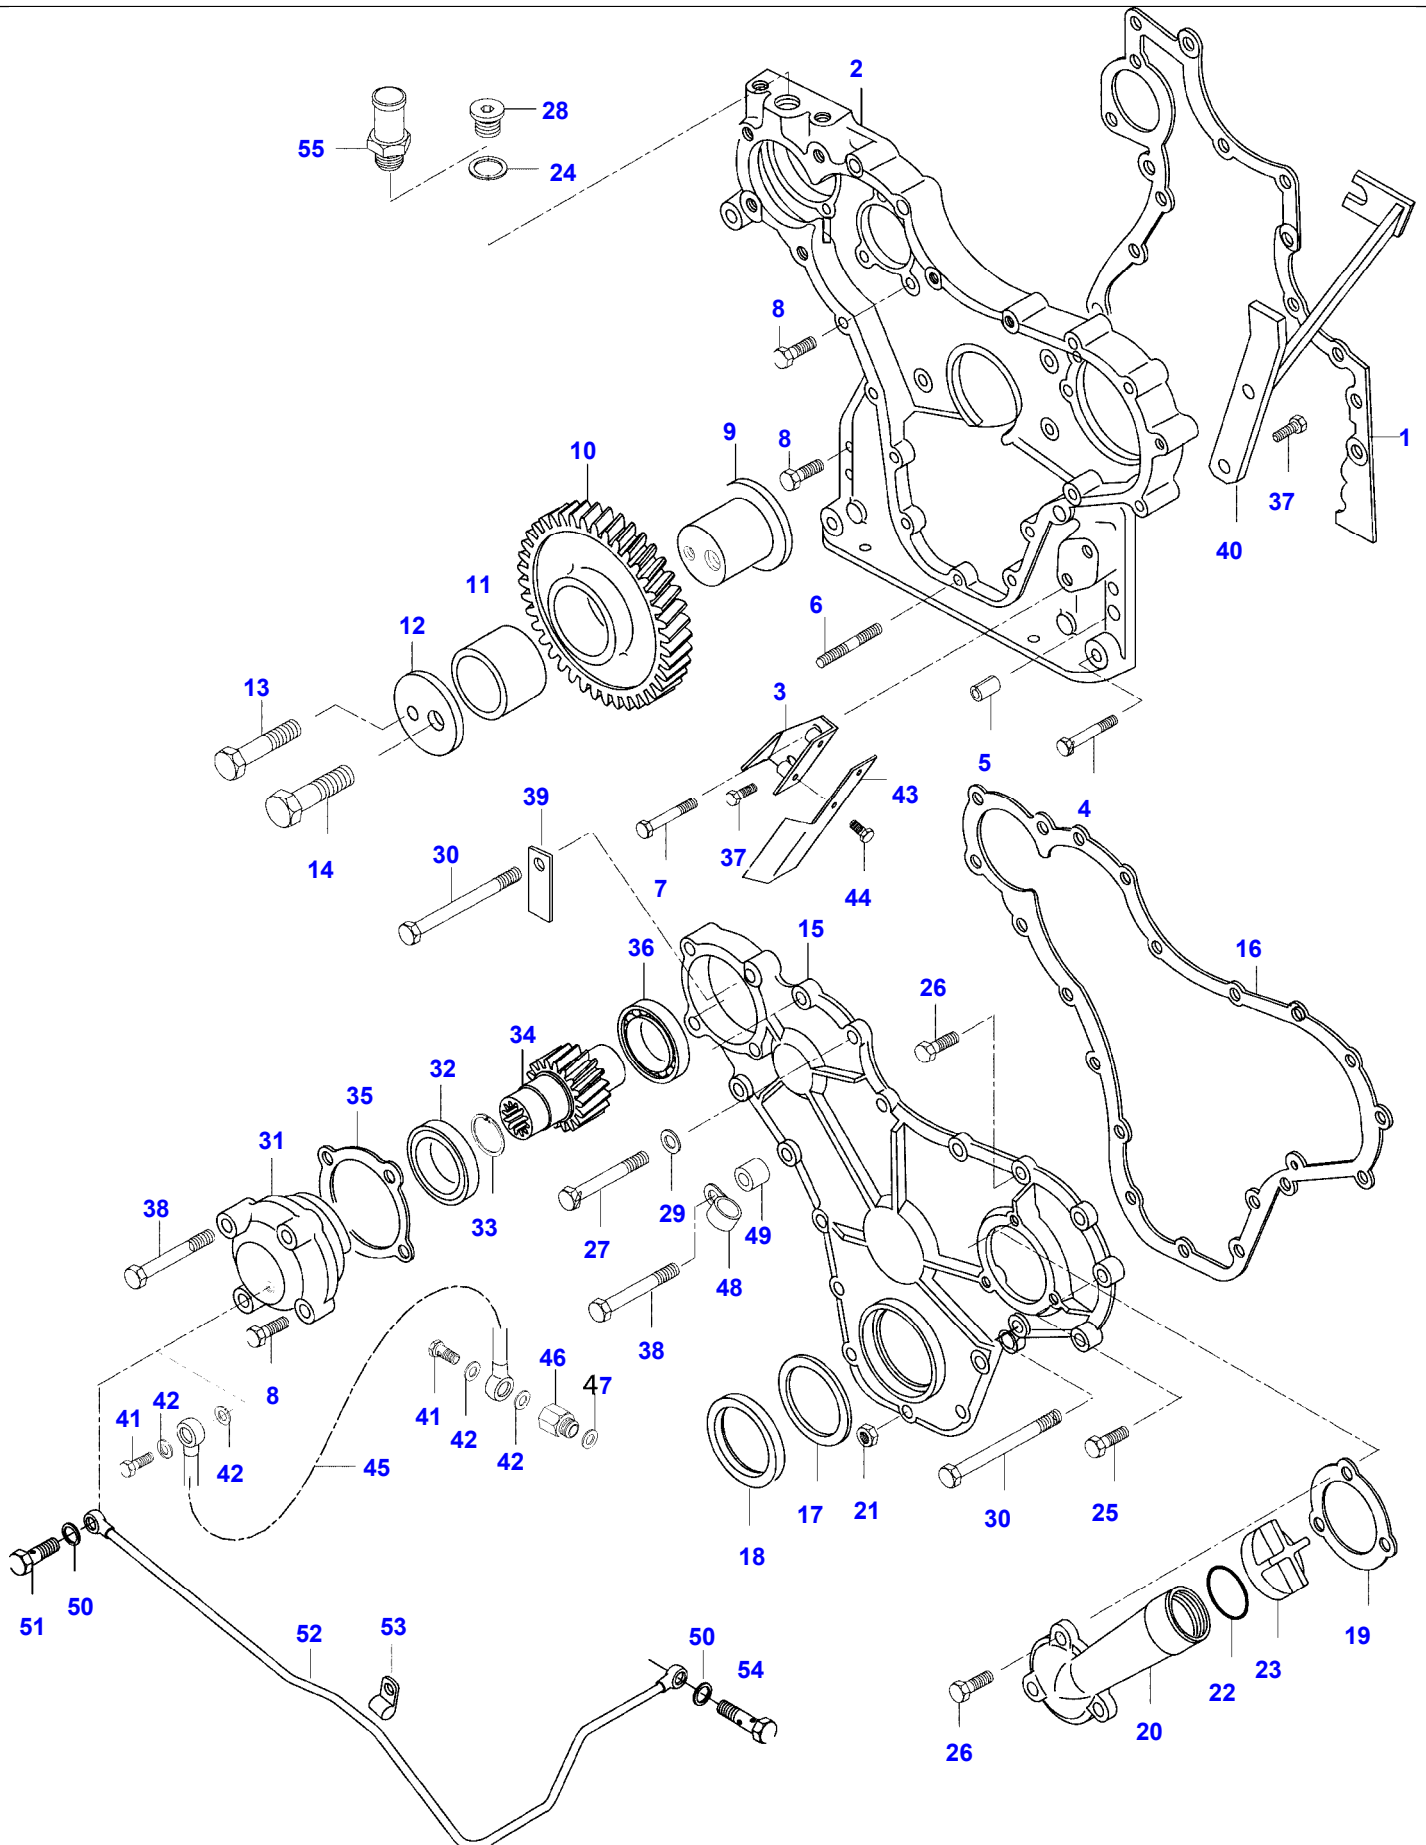

600L TRACTOR (600-900 SERIES)
SPIMG-004-21-20

Item	Part Number	Qty	Description Comments
1	V836647419	1	GASKET S2
2	V836647407	1	TIMING GEAR CASE
3	V836655720	1	TIMING MARK INDICATOR
4	V529801440	2	HEX CAP SCREW
5	V598359850	4	PIN
6	V546801380	5	STUD BOLT
7	V529801450	1	HEX CAP SCREW
8	V528801400	10	HEX CAP SCREW
9	V836766127	1	SHAFT
	V836138354	1	IDLER GEAR ASSEMBLY
10	NS	1	NON-SERVICEABLE PART . GEAR
11	V836139039	1	BUSHING .
12	V836129845	1	FLANGE
13	V528801910	1	SCREW
14	V529902720	1	HEX CAP SCREW
15	V836647575	1	GEAR HOUSING FRONT COVER
16	V835336796	1	GASKET S2
17	V836129782	1	COVER
18	V614105880	1	OIL SEAL S2
19	V836129946	1	GASKET S2
20	V835338325	1	ENGINE OIL FILL PIPE
21	V504800800	5	NUT
22	V614603540	1	O-RING S2
23	V836017927	1	CAP
	V836655188	1	CAP INCLUDES CHAIN
24	V615881822	1	SEALING WASHER S2
25	V528801420	2	HEX CAP SCREW
26	V528801382	5	HEX CAP SCREW
27	V529801470	3	HEX CAP SCREW
28	V640325018	1	PLUG
29	V836120989	1	WASHER
30	V529801500	2	HEX CAP SCREW
	V836655232	1	DRIVE ASSEMBLY -K17877(M)
	V836666028	1	DRIVE ASSEMBLY K17878-(M)
31	V836655230	1	BEARING HOUSING . -K17877(M)
	V836664542	1	BEARING HOUSING . K17878-(M)
32	V610060096	1	BALL BEARING
33	V617330031	1	LOCK RING .
34	V836120880	1	SHAFT .
35	V835336793	1	GASKET S2
36	V610060096	1	BALL BEARING
37	V528801362	3	HEX CAP SCREW
38	V529801460	4	HEX CAP SCREW