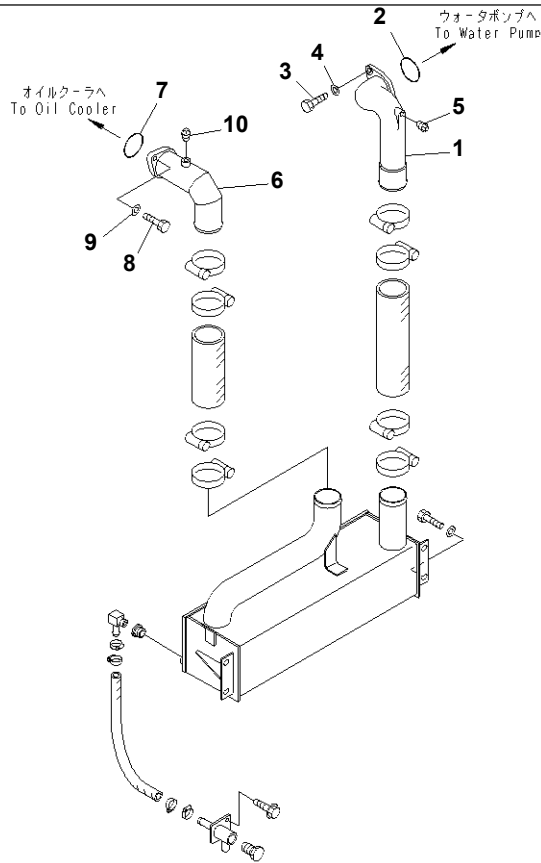

WA600-3 S/N 50001-UP  
00001147

Ref. B0000-01A0

00001147

Page 030010

WA600-3 S/N 50001-UP  
ENGINE (PM SERVICE CONNECTER AND EXHAUST TEMPERATURE  
SENSOR)(#52406-)

Item	Part No.	Part Name	Qty	Serial No.
1	195-49-36120	NIPPLE	2	52406-
2	6215-11-8171	SENSOR,TEMPERATURE	2	52406-
3	6215-11-8190	CONNECTOR	2	52406-
4	427-Z91-2190	PLATE	1	52406-
5	08034-20536	BAND	4	52406-
6	01435-01025	BOLT	1	52406-
7	07326-30201	ADAPTER	1	52406-

WA600-3 S/N 50001-UP  
00073333

00073333

Ref. B0000-02A0

Page 030020

WA600-3 S/N 50001-UP  
ENGINE (RADIATOR PIPING)(#52406-)

Item	Part No.	Part Name	Qty	Serial No.
1	426-03-22141	HOSE	1	52406-
2	07299-00095	CLAMP	4	52406-
3	426-03-22521	TUBE	1	52406-
4	07042-20108	PLUG	1	52406-
5	6693-62-9242	GASKET	1	52406-
6	01010-81030	BOLT	4	52406-
7	01643-51032	WASHER	4	52406-

WA600-3 S/N 50001-UP  
00073334

00073334

Ref. B0000-03A0

Page 030030

WA600-3 S/N 50001-UP  
ENGINE (OIL COOLER AND WATER PIPING)(#52406-)

Item	Part No.	Part Name	Qty	Serial No.
1	426-03-22530	ELBOW	1	52406-
2	07000-12075	O-RING	1	52406-
3	01010-81235	BOLT	2	52406-
4	01643-31232	WASHER	2	52406-
5	07042-20108	PLUG	1	52406-
6	426-03-22511	TUBE	1	52406-
7	07000-12075	O-RING	1	52406-
8	01010-81240	BOLT	2	52406-
9	01643-31232	WASHER	2	52406-
10	07042-20108	PLUG	1	52406-

WA600-3 S/N 50001-UP  
00073335

00073335

Ref. B0000-04A0

Page 030040

WA600-3 S/N 50001-UP  
ENGINE (REAR HARNESS)(#52406-)

Item	Part No.	Part Name	Qty	Serial No.
1	428-06-12610	WIRE	1	52406-

00073336

Ref. B0000-05A1