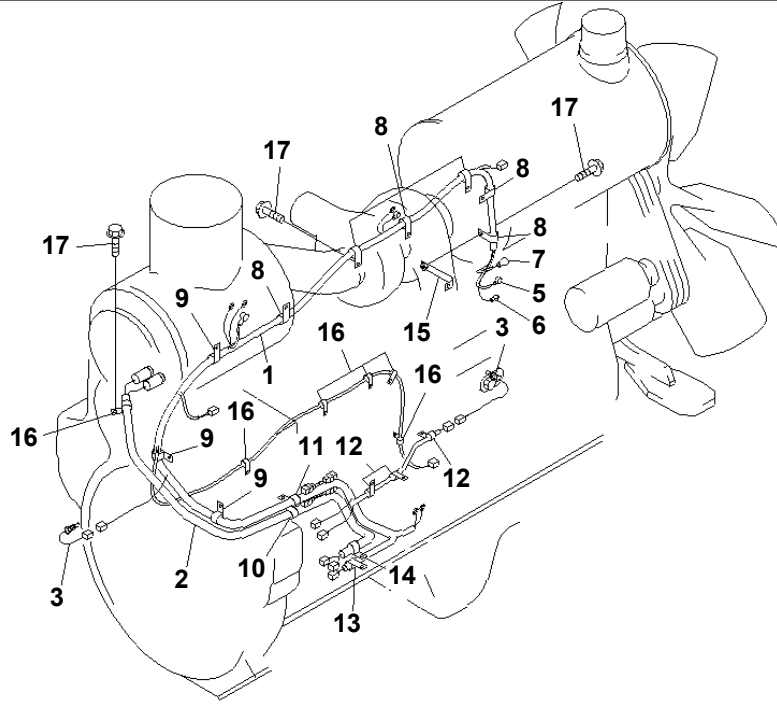

WA600-3 S/N 50001-UP  
00073334

00073334

Ref. B0000-03A0

Page 030030

WA600-3 S/N 50001-UP  
ENGINE (OIL COOLER AND WATER PIPING)(#52406-)

Item	Part No.	Part Name	Qty	Serial No.
1	426-03-22530	ELBOW	1	52406-
2	07000-12075	O-RING	1	52406-
3	01010-81235	BOLT	2	52406-
4	01643-31232	WASHER	2	52406-
5	07042-20108	PLUG	1	52406-
6	426-03-22511	TUBE	1	52406-
7	07000-12075	O-RING	1	52406-
8	01010-81240	BOLT	2	52406-
9	01643-31232	WASHER	2	52406-
10	07042-20108	PLUG	1	52406-

WA600-3 S/N 50001-UP  
00073335

00073335

Ref. B0000-04A0

Page 030040

WA600-3 S/N 50001-UP  
ENGINE (REAR HARNESS)(#52406-)

Item	Part No.	Part Name	Qty	Serial No.
1	428-06-12610	WIRE	1	52406-

00073336

Ref. B0000-05A1

Page 030050

WA600-3 S/N 50001-UP  
ENGINE (OIL PAN HEATER LINE)(#52406-)

Item	Part No.	Part Name	Qty	Serial No.
1	426-Z91-2430	WIRING HARNESS	1	52406-
2	08034-20519	BAND	8	52406-
3	01010-81025	BOLT	1	52406-
4	01643-31032	WASHER	1	52406-
5	08053-01510	CLIP	1	52406-

WA600-3 S/N 50001-UP  
00073337

00073337

Ref. B0000-06A0

Page 030060

WA600-3 S/N 50001-UP  
ENGINE (HARNESS)(#52406-)

Item	Part No.	Part Name	Qty	Serial No.
1	426-06-22432	WIRING HARNESS	1	52406-
	08020-10000	· DIODE	7	52406-
2	426-06-22471	WIRING HARNESS	1	52406-
3	7861-92-3320	SENSOR,WATER TEMPERATURE	2	52406-
5	41E-06-21910	CAP	1	52406-
6	08038-02027	CAP	1	52406-
7	08038-00519	CAP	1	52406-
8	04434-52212	CLIP	6	52406-
9	04434-52711	CLIP	3	52406-
10	04434-51008	CLIP	5	52406-
11	04434-53411	CLIP	4	52406-
12	04434-51008	CLIP	3	52406-
13	04434-51710	CLIP	1	52406-
14	04434-52711	CLIP	1	52406-
15	427-04-11130	PLATE	1	52406-
16	04434-51910	CLIP	6	52406-
17	01435-01016	BOLT	25	52406-