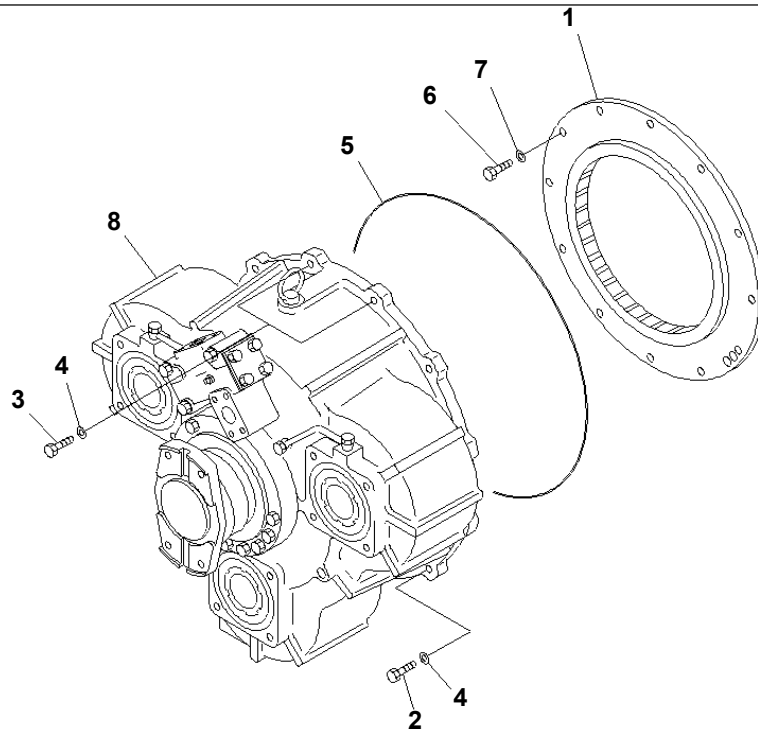

WA600-3 S/N 50001-UP
00073339

00073339

Ref. B0000-08A0

Page 030090

WA600-3 S/N 50001-UP
ENGINE (TORQUE CONVERTER)(#52406-)

Item	Part No.	Part Name	Qty	Serial No.
1	426-14-11140	RING,DRIVE	1	52406-
2	01010-61245	BOLT	10	52406-
3	01010-61255	BOLT	2	52406-
4	01643-31232	WASHER	12	52406-
5	426-14-11150	O-RING	1	52406-
6	01010-61235	BOLT	12	52406-
7	01643-31232	WASHER	12	52406-
8	(711-17-41000)	CONVERTER ASS'Y	1	52406-