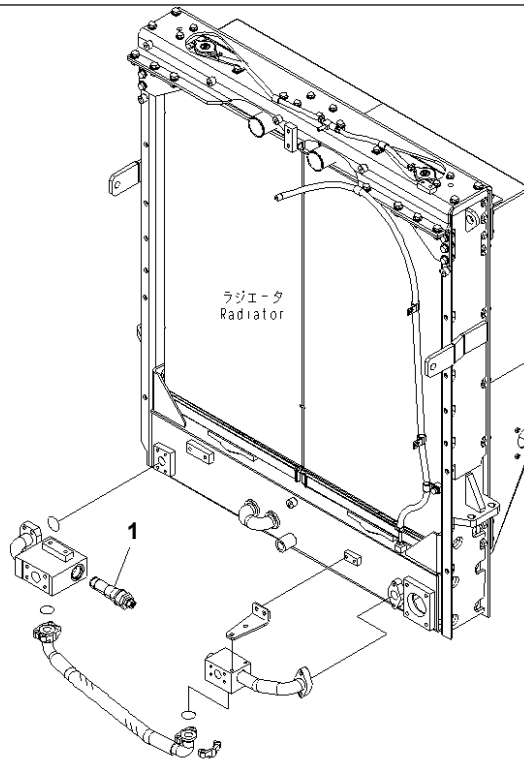

00049076

Ref. C0110-08A0

Page 060080

WA500-6 S/N 55001-55478 (ecot3, For North America)
RADIATOR (RELIEF VALVE)(#55001-)

Item	Part No.	Part Name	Qty	Serial No.
1	(709-90-55900)	VALVE ASS'Y	1	55001-