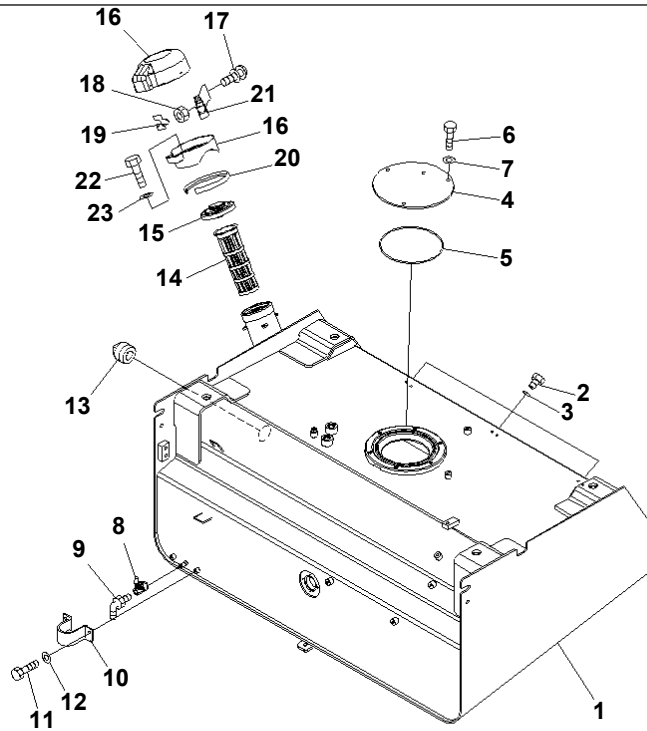

WA500-6 S/N 55001-55478 (ecot3, For North America)
00048966

00048966

Ref. D0100-01A0

Page 090010

WA500-6 S/N 55001-55478 (ecot3, For North America)
FUEL TANK (TANK AND FILLER CAP)(#55001-55422)

Item	Part No.	Part Name	Qty	Serial No.
1	425-04-31113	TANK	1	55001-55422
2	07040-12412	PLUG	3	55001-@
3	07002-12434	O-RING	3	55001-@
4	425-04-21150	COVER	1	55001-@
5	07000-15200	O-RING	1	55001-@
6	01010-81025	BOLT	3	55001-@
7	01643-31032	WASHER	3	55001-@
8	363-04-11130	VALVE	1	55001-@
9	20D-68-11670	ELBOW	1	55001-@
10	425-04-21430	COVER	1	55001-@
11	01010-80816	BOLT	2	55001-@
12	01643-30823	WASHER	2	55001-@
13	426-04-11150	PLUG	1	55001-@
14	07056-18422	STRAINER	1	55001-@
15	423-04-11362	CAP	1	55001-55422
	417-04-21230	· PACKING	1	55001-55422
16	421-04-31161	COVER	1	55001-55422
17	01023-10308	· SCREW	4	55001-55422
18	01580-10302	· NUT	2	55001-55422
19	421-04-31280	· HINGE	1	55001-55422
20	421-04-31210	· SEAL	1	55001-55422
21	421-04-31270	· HOOK	1	55001-55422
22	01010-80616	BOLT	3	55001-55422
23	01643-30623	WASHER	3	55001-55422