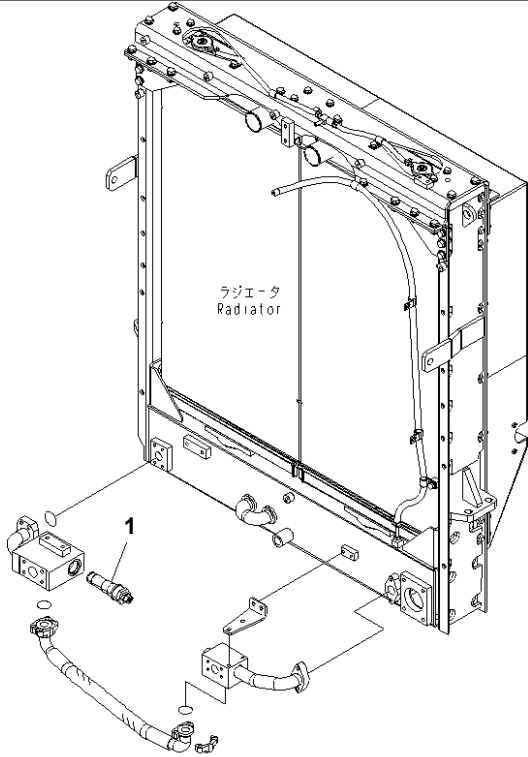

WA500-6 S/N 55001-55478 (ecot3, For EU)
00049076

00049076

Ref. C0110-08A0

Page 060080

WA500-6 S/N 55001-55478 (ecot3, For EU)
RADIATOR (RELIEF VALVE)(#55001-)

Item	Part No.	Part Name	Qty	Serial No.
1	(709-90-55900)	VALVE ASS'Y	1	55001-