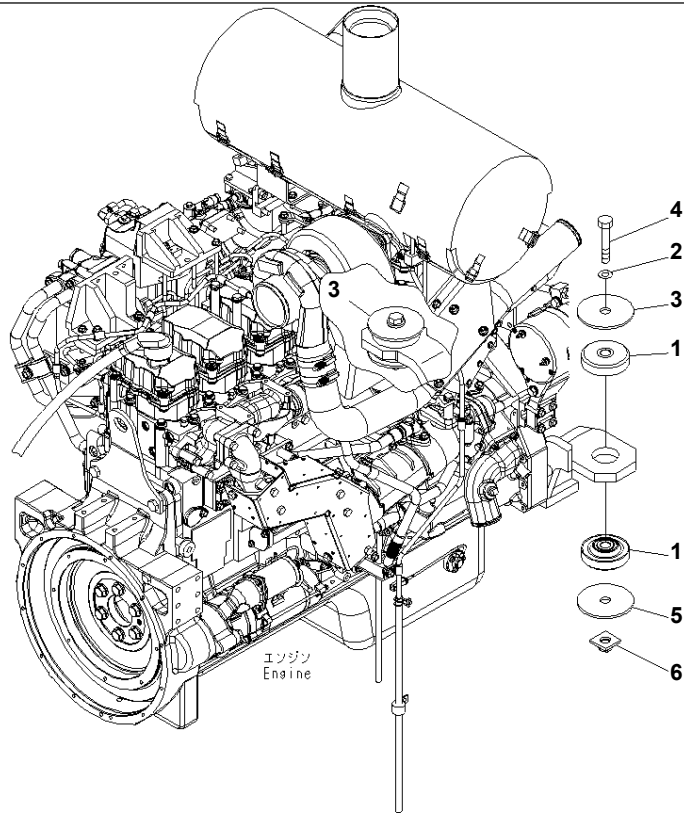

WA480-6 S/N A38001-UP
WA480-6 S/N A38001-UP

Item	Description	Book	Page
	SAA6D125E-5 S/N 560001-UP	saa6d16e	
B0	ENGINE RELATED PARTS		030000
C0	COOLING SYSTEM		060000
D0	FUEL TANK AND RELATED PARTS		090000
E0	ELECTRICAL SYSTEM		120000
F0	POWER TRAIN AND FINAL DRIVE		150000
H0	HYDRAULIC SYSTEM		180000
J0	MAIN/REVOLVING FRAME AND RELATED PARTS		210000
K0	OPERATOR'S COMPARTMENT AND CONTROL SYSTEM		240000
M0	GUARD		270000
S0	SUSPENSION AND WHEEL RELATED PARTS		300000
T0	WORK EQUIPMENT		330000
U0	MARKS AND PLATES		360000

WA480-6 S/N A38001-UP
ENGINE RELATED PARTS

Item	Description	Qty	Page
10	ENGINE MOUNT	1	030010
20	ENGINE WIRING HARNESS (1/2)	1	030020
30	ENGINE WIRING HARNESS (2/2)	1	030030
40	AIR CLEANER	1	030040
50	DUST INDICATOR (FOR KOMTRAX)	1	030050
60	ENGINE HOSE MOUNTING	1	030060
70	EXHAUST PIPE	1	030070

WA480-6 S/N A38001-UP
00050501

00050501

Ref. B0100-01A0

Page 030010

WA480-6 S/N A38001-UP
ENGINE MOUNT

Item	Part No.	Description	Qty	Options
1	421-01-41140	CUSHION	4	SN:A38001--,KIT-FLAG:_
2	01643-32060	WASHER	2	SN:A38001--,KIT-FLAG:_
3	424-01-11220	WASHER	2	SN:A38001--,KIT-FLAG:_
4	01011-62030	BOLT	2	SN:A38001--,KIT-FLAG:_
5	424-01-11220	WASHER	2	SN:A38001--,KIT-FLAG:_
6	421-01-41550	BRACKET	2	SN:A38001--,KIT-FLAG:_