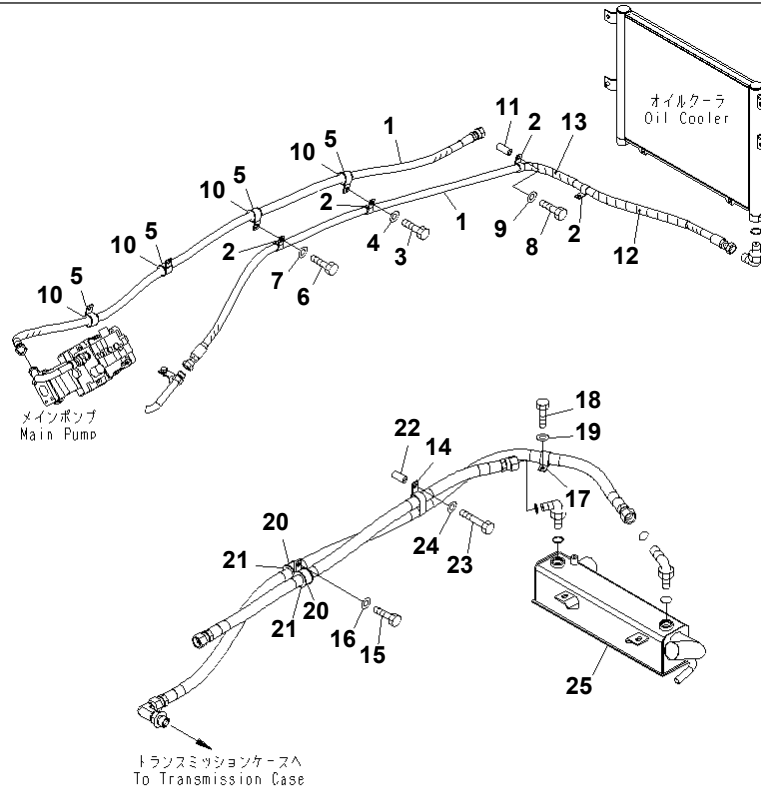

WA480-5L S/N A37001-UP
00076512

00076512

Ref. C0120-01A0

Page 060080

WA480-5L S/N A37001-UP
COOLING LINE

Item	Part No.	Description	Qty	Options
1	02753-00525	HOSE	2	SN:A37001--,KIT-FLAG:_
2	04434-52210	CLIP	4	SN:A37001--,KIT-FLAG:_
3	01010-81020	BOLT	4	SN:A37001--,KIT-FLAG:_
4	01643-31032	WASHER	4	SN:A37001--,KIT-FLAG:_
5	04434-53211	CLIP	4	SN:A37001--,KIT-FLAG:_
6	01010-81020	BOLT	1	SN:A37001--,KIT-FLAG:_
7	01643-31032	WASHER	1	SN:A37001--,KIT-FLAG:_
8	01010-81070	BOLT	1	SN:A37001--,KIT-FLAG:_
9	01643-31032	WASHER	1	SN:A37001--,KIT-FLAG:_
10	07095-20523	CUSHION	4	SN:A37001--,KIT-FLAG:_
11	195-979-5190	COLLAR	1	SN:A37001--,KIT-FLAG:_
12	08210-02904	SPIRAL TUBE	1	SN:A37001--,KIT-FLAG:_
13	08210-02902	SPIRAL TUBE	1	SN:A37001--,KIT-FLAG:_
14	195-911-4350	CLIP	1	SN:A37001--,KIT-FLAG:_
15	01010-81020	BOLT	1	SN:A37001--,KIT-FLAG:_
16	01643-31032	WASHER	1	SN:A37001--,KIT-FLAG:_
17	04434-53411	CLIP	1	SN:A37001--,KIT-FLAG:_
18	01010-81020	BOLT	1	SN:A37001--,KIT-FLAG:_
19	01643-31032	WASHER	1	SN:A37001--,KIT-FLAG:_
20	419-09-11150	CLIP	2	SN:A37001--,KIT-FLAG:_
21	421-62-12340	RUBBER	2	SN:A37001--,KIT-FLAG:_
22	175-79-83760	SPACER	1	SN:A37001--,KIT-FLAG:_
23	01010-81040	BOLT	1	SN:A37001--,KIT-FLAG:_
24	01643-31032	WASHER	1	SN:A37001--,KIT-FLAG:_
25		COOLER,(SEE FIG. C0110-07A0)	1	SN:A37001--,KIT-FLAG:_

Ref. C0120-01A0

Page 060080