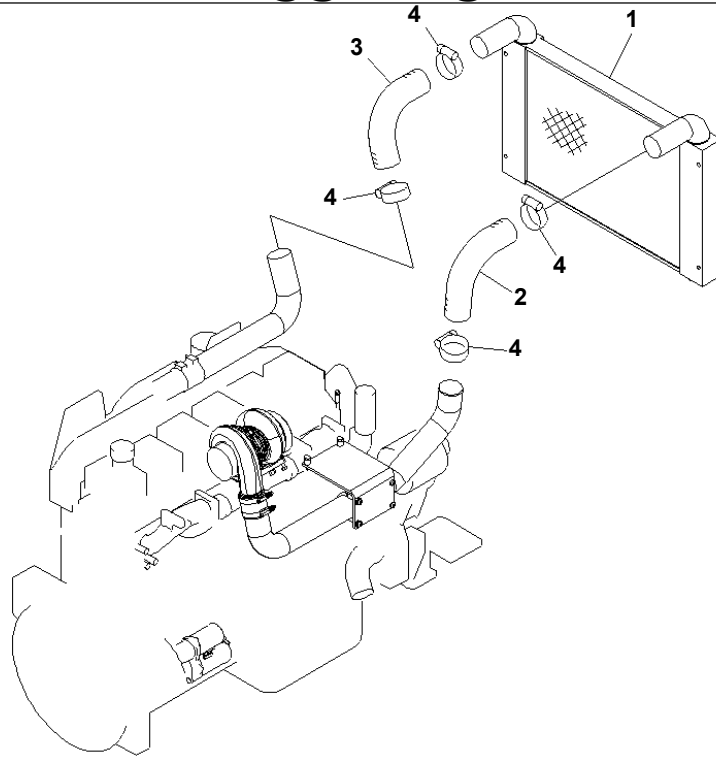

WA480-5L S/N A37001-UP
WA480-5L S/N A37001-UP

Item	Description	Book	Page
	SAA6D125E-3B S/N .-UP	saa6d1xe	
B0	ENGINE RELATED PARTS		030000
C0	COOLING SYSTEM		060000
D0	FUEL TANK AND RELATED PARTS		090000
E0	ELECTRICAL SYSTEM		120000
F0	POWER TRAIN AND FINAL DRIVE		150000
H0	HYDRAULIC SYSTEM		180000
J0	MAIN/REVOLVING FRAME AND RELATED PARTS		210000
K0	OPERATOR'S COMPARTMENT AND CONTROL SYSTEM		240000
M0	GUARD		270000
S0	SUSPENSION AND WHEEL RELATED PARTS		300000
T0	WORK EQUIPMENT		330000
U0	MARKS AND PLATES		360000
V0	ACCESSORY AND TOOL		390000

**WA480-5L S/N A37001-UP
ENGINE RELATED PARTS**

Item	Description	Qty	Page
10	ENGINE TRANSFER	1	030010
20	ENGINE MOUNT	1	030020
30	PRE-CLEANER (TURBO 2)	1	030030
40	PRE-CLEANER (ENGINAIRE LTD.)	1	030040
50	PRE-CLEANER (TURBO 2) (FOR WASTE HANDLER)	1	030050
60	ENGINE RELATED PARTS (HOSE AND WIRING HARNESS)	1	030060
70	EXHAUST PIPE	1	030070