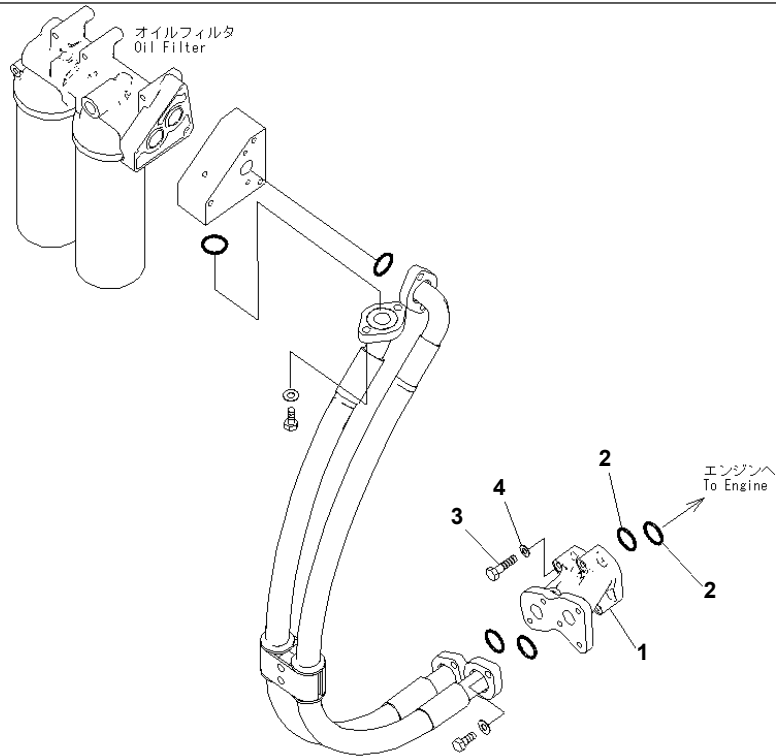

**PC800LC-8 S/N 50001-UP (ecot3)
ENGINE RELATED PARTS**

Item	Part Name	Qty
10	BRACKET	1
20	BLOCK(#55011-)	1
30	ENGINE MOUNTING	1
40	ENGINE MOUNTING (OIL FILTER PIPING) (HOSE)(#50001-55000)	1
50	ENGINE MOUNTING (OIL FILTER PIPING) (HOSE)(#55001-55010)	1
60	ENGINE MOUNTING (OIL FILTER PIPING) (HOSE)(#55011-)	1
70	ENGINE MOUNTING (OIL FILTER PIPING) (OIL FILTER)(#50001-55000)	1
80	ENGINE MOUNTING (OIL FILTER PIPING) (OIL FILTER)(#55001-)	1
90	ENGINE MOUNTING (AIR CLEANER SENSOR)(#50001-55000)	1
100	ENGINE MOUNTING (AIR CLEANER SENSOR)(#55001-55045)	1
110	ENGINE MOUNTING (AIR CLEANER SENSOR)(#55046-55065)	1
120	ENGINE MOUNTING (AIR CLEANER SENSOR)(#55066-)	1
130	EXHAUST PIPE	1
140	EXHAUST PIPE (EU SPEC.)(#55001-)	1
150	POWER TAKE OFF (COUPLING ASS'Y)	1
160	POWER TAKE OFF (OIL CHECK GAUGE)	1
170	POWER TAKE OFF (LUBRICATION PIPING)	1
180	POWER TAKE OFF (LUBRICATION PIPING) (FOR COUNTERWEIGHT REMOVER)	1

PC800LC-8 S/N 5001-UP (ecot3)
00041284

00041284

Ref. B0000-01A0

Page 030010

PC800LC-8 S/N 5001-UP (ecot3)
BRACKET

Item	Part No.	Part Name	Qty	Serial No.
1	209-01-41110	BRACKET	1	50001-
2	01011-81240	BOLT	6	50001-
3	01011-81245	BOLT	3	50001-
4	01643-31232	WASHER	9	50001-
5	04020-01434	PIN	2	50001-

Ref. B0000-02A0

00089817-V

Page 030020

PC800LC-8 S/N 50001-UP (ecot3)
BLOCK(#55011-)

Item	Part No.	Part Name	Qty	Serial No.
1	209-01-41211	BLOCK	1	55011-
2	07000-73038	O-RING	2	55011-
3	01010-81065	BOLT	4	55011-
4	01643-31032	WASHER	4	55011-