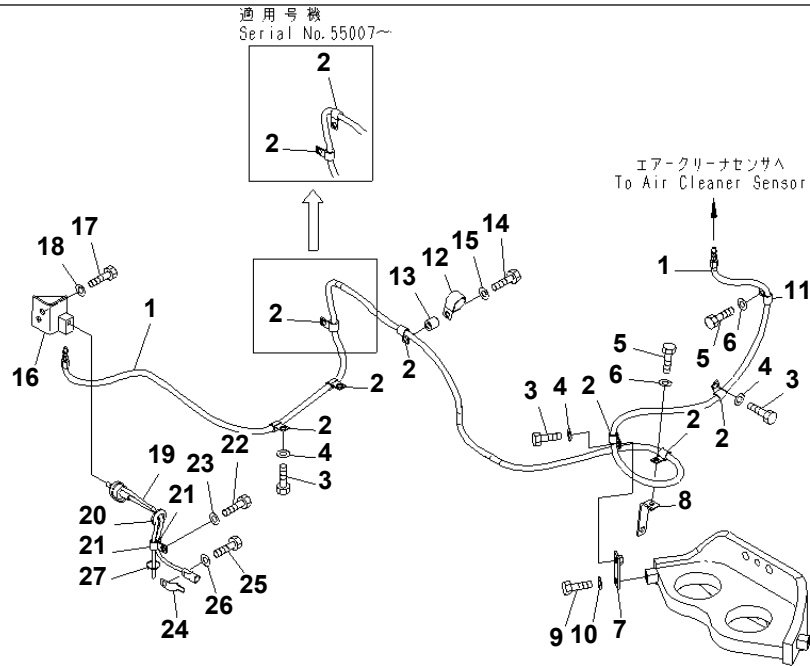

PC800LC-8 S/N 5001-UP (ecot3)
00060155

00060155

Ref. B0100-04A0A

Page 030100

PC800LC-8 S/N 5001-UP (ecot3)
ENGINE MOUNTING (AIR CLEANER SENSOR)(#55001-55045)

Item	Part No.	Part Name	Qty	Serial No.
1	209-01-41460	HOSE	1	50001-@
2	04434-51412	CLIP	8	55007-55045
	04434-51412	CLIP	7	50001-55006
3	01010-81225	BOLT	6	55007-@
	01010-81225	BOLT	5	50012-55006
4	01643-31232	WASHER	6	55007-@
	01643-31232	WASHER	5	50012-55006
5	01010-81020	BOLT	2	50012-@
6	01643-31032	WASHER	2	50012-@
7	209-04-77140	PLATE	1	50001-@
8	195-06-41930	BRACKET	1	50001-@
9	01010-81225	BOLT	1	50012-@
10	01643-31232	WASHER	1	50012-@
11	04434-51410	CLIP	1	50001-55045
12	04434-53412	CLIP	1	50012-@
13	195-33-11220	SPACER	1	50012-55045
14	01010-81250	BOLT	1	50012-55045
15	01643-31232	WASHER	1	50012-55045
16	209-01-77290	BRACKET	1	50001-@
17	01010-81230	BOLT	2	50001-@
18	01643-31232	WASHER	2	50001-@
19	7861-93-1420	SENSOR	1	50001-@
20	08037-02512	GROMMET	1	50001-@
21	04434-51012	CLIP	2	50001-@
22	01010-81225	BOLT	1	50001-@
23	01643-31232	WASHER	1	50001-@
24	08193-20012	CLIP	1	50001-@
25	01010-81225	BOLT	1	50001-@
26	01643-31232	WASHER	1	50001-@

Reference: B0100-04A0A

Page: 030100