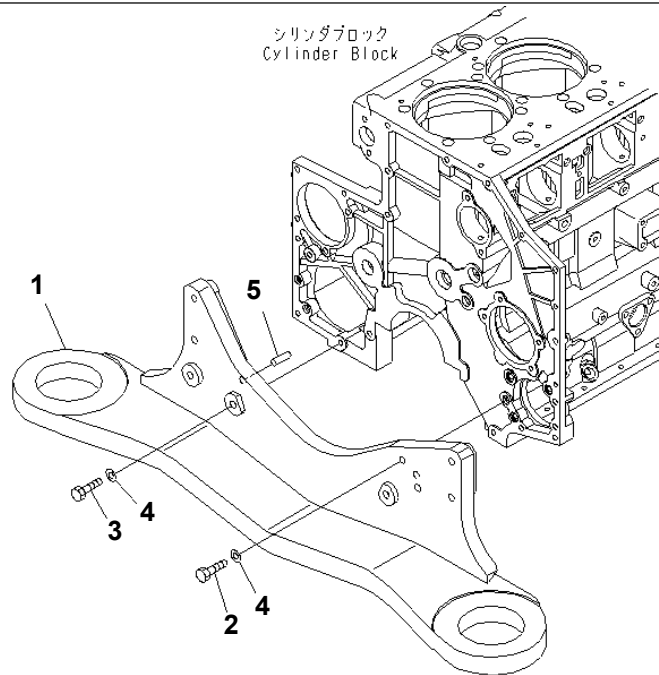

PC800LC-8 S/N 50001-UP (ecot3)
PC800LC-8 S/N 50001-UP (ecot3)

Item	Part Name
	SAA6D140E-5F-03 S/N 530001-UP
B0	ENGINE RELATED PARTS
C0	COOLING SYSTEM
D0	FUEL TANK AND RELATED PARTS
E0	ELECTRICAL SYSTEM
H0	HYDRAULIC SYSTEM
J0	MAIN/REVOLVING FRAME AND RELATED PARTS
K0	OPERATOR'S COMPARTMENT AND CONTROL SYSTEM
M0	GUARD
N0	SWING CIRCLE AND RELATED PARTS
P0	TRAVEL AND LOWER PIPING
R0	UNDER CARRIAGE
T0	WORK EQUIPMENT
U0	MARKS AND PLATES
V0	ACCESSORY
W0	MISCELLANEOUS
Y0	SERVICE KIT AND COMPONENT PARTS

**PC800LC-8 S/N 50001-UP (ecot3)
ENGINE RELATED PARTS**

Item	Part Name	Qty
10	BRACKET	1
20	BLOCK(#55011-)	1
30	ENGINE MOUNTING	1
40	ENGINE MOUNTING (OIL FILTER PIPING) (HOSE)(#50001-55000)	1
50	ENGINE MOUNTING (OIL FILTER PIPING) (HOSE)(#55001-55010)	1
60	ENGINE MOUNTING (OIL FILTER PIPING) (HOSE)(#55011-)	1
70	ENGINE MOUNTING (OIL FILTER PIPING) (OIL FILTER)(#50001-55000)	1
80	ENGINE MOUNTING (OIL FILTER PIPING) (OIL FILTER)(#55001-)	1
90	ENGINE MOUNTING (AIR CLEANER SENSOR)(#50001-55000)	1
100	ENGINE MOUNTING (AIR CLEANER SENSOR)(#55001-55045)	1
110	ENGINE MOUNTING (AIR CLEANER SENSOR)(#55046-55065)	1
120	ENGINE MOUNTING (AIR CLEANER SENSOR)(#55066-)	1
130	EXHAUST PIPE	1
140	EXHAUST PIPE (EU SPEC.)(#55001-)	1
150	POWER TAKE OFF (COUPLING ASS'Y)	1
160	POWER TAKE OFF (OIL CHECK GAUGE)	1
170	POWER TAKE OFF (LUBRICATION PIPING)	1
180	POWER TAKE OFF (LUBRICATION PIPING) (FOR COUNTERWEIGHT REMOVER)	1

PC800LC-8 S/N 5001-UP (ecot3)
00041284

00041284

Ref. B0000-01A0

Page 030010

PC800LC-8 S/N 5001-UP (ecot3)
BRACKET

Item	Part No.	Part Name	Qty	Serial No.
1	209-01-41110	BRACKET	1	50001-
2	01011-81240	BOLT	6	50001-
3	01011-81245	BOLT	3	50001-
4	01643-31232	WASHER	9	50001-
5	04020-01434	PIN	2	50001-

Ref. B0000-02A0

00089817-V

Page 030020

PC800LC-8 S/N 50001-UP (ecot3)
BLOCK(#55011-)

Item	Part No.	Part Name	Qty	Serial No.
1	209-01-41211	BLOCK	1	55011-
2	07000-73038	O-RING	2	55011-
3	01010-81065	BOLT	4	55011-
4	01643-31032	WASHER	4	55011-