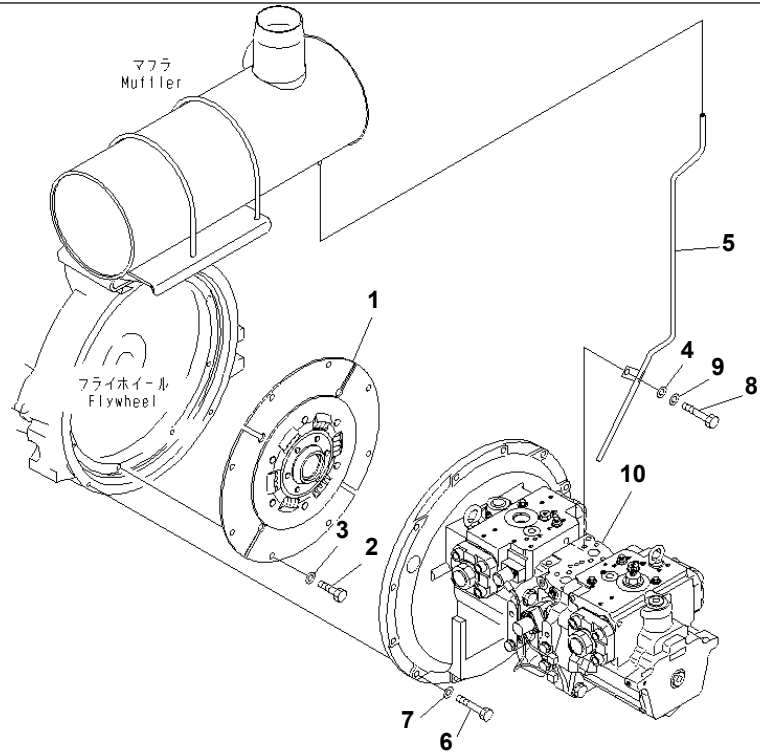

PC350LC-7E0 S/N 30001-UP (ecot3)
PC350LC-7E0 S/N 30001-UP (ecot3)

Item	Part Name
	SAA6D114E-3A-WT S/N 26850001-UP
B0	ENGINE RELATED PARTS
C0	COOLING SYSTEM
D0	FUEL TANK AND RELATED PARTS
E0	ELECTRICAL SYSTEM
H0	HYDRAULIC SYSTEM
J0	MAIN/REVOLVING FRAME AND RELATED PARTS
K0	OPERATOR'S COMPARTMENT AND CONTROL SYSTEM
M0	GUARD
N0	SWING CIRCLE AND RELATED PARTS
P0	TRAVEL AND LOWER PIPING
R0	UNDER CARRIAGE
T0	WORK EQUIPMENT
U0	MARKS AND PLATES
V0	ACCESSORY
W0	MISCELLANEOUS
Y0	SERVICE KIT AND COMPONENT PARTS

PC350LC-7E0 S/N 30001-UP (ecot3)

ENGINE RELATED PARTS

Item	Part Name	Qty
10	DAMPER?PUMP AND TUBE	1
20	ENGINE MOUNTING	1
30	AIR CLEANER CONNECTION	1
40	AIR CLEANER CONNECTION (WITH PRE-CLEANER)	1

PC350LC-7E0 S/N 30001-UP (ecot3)
00022801