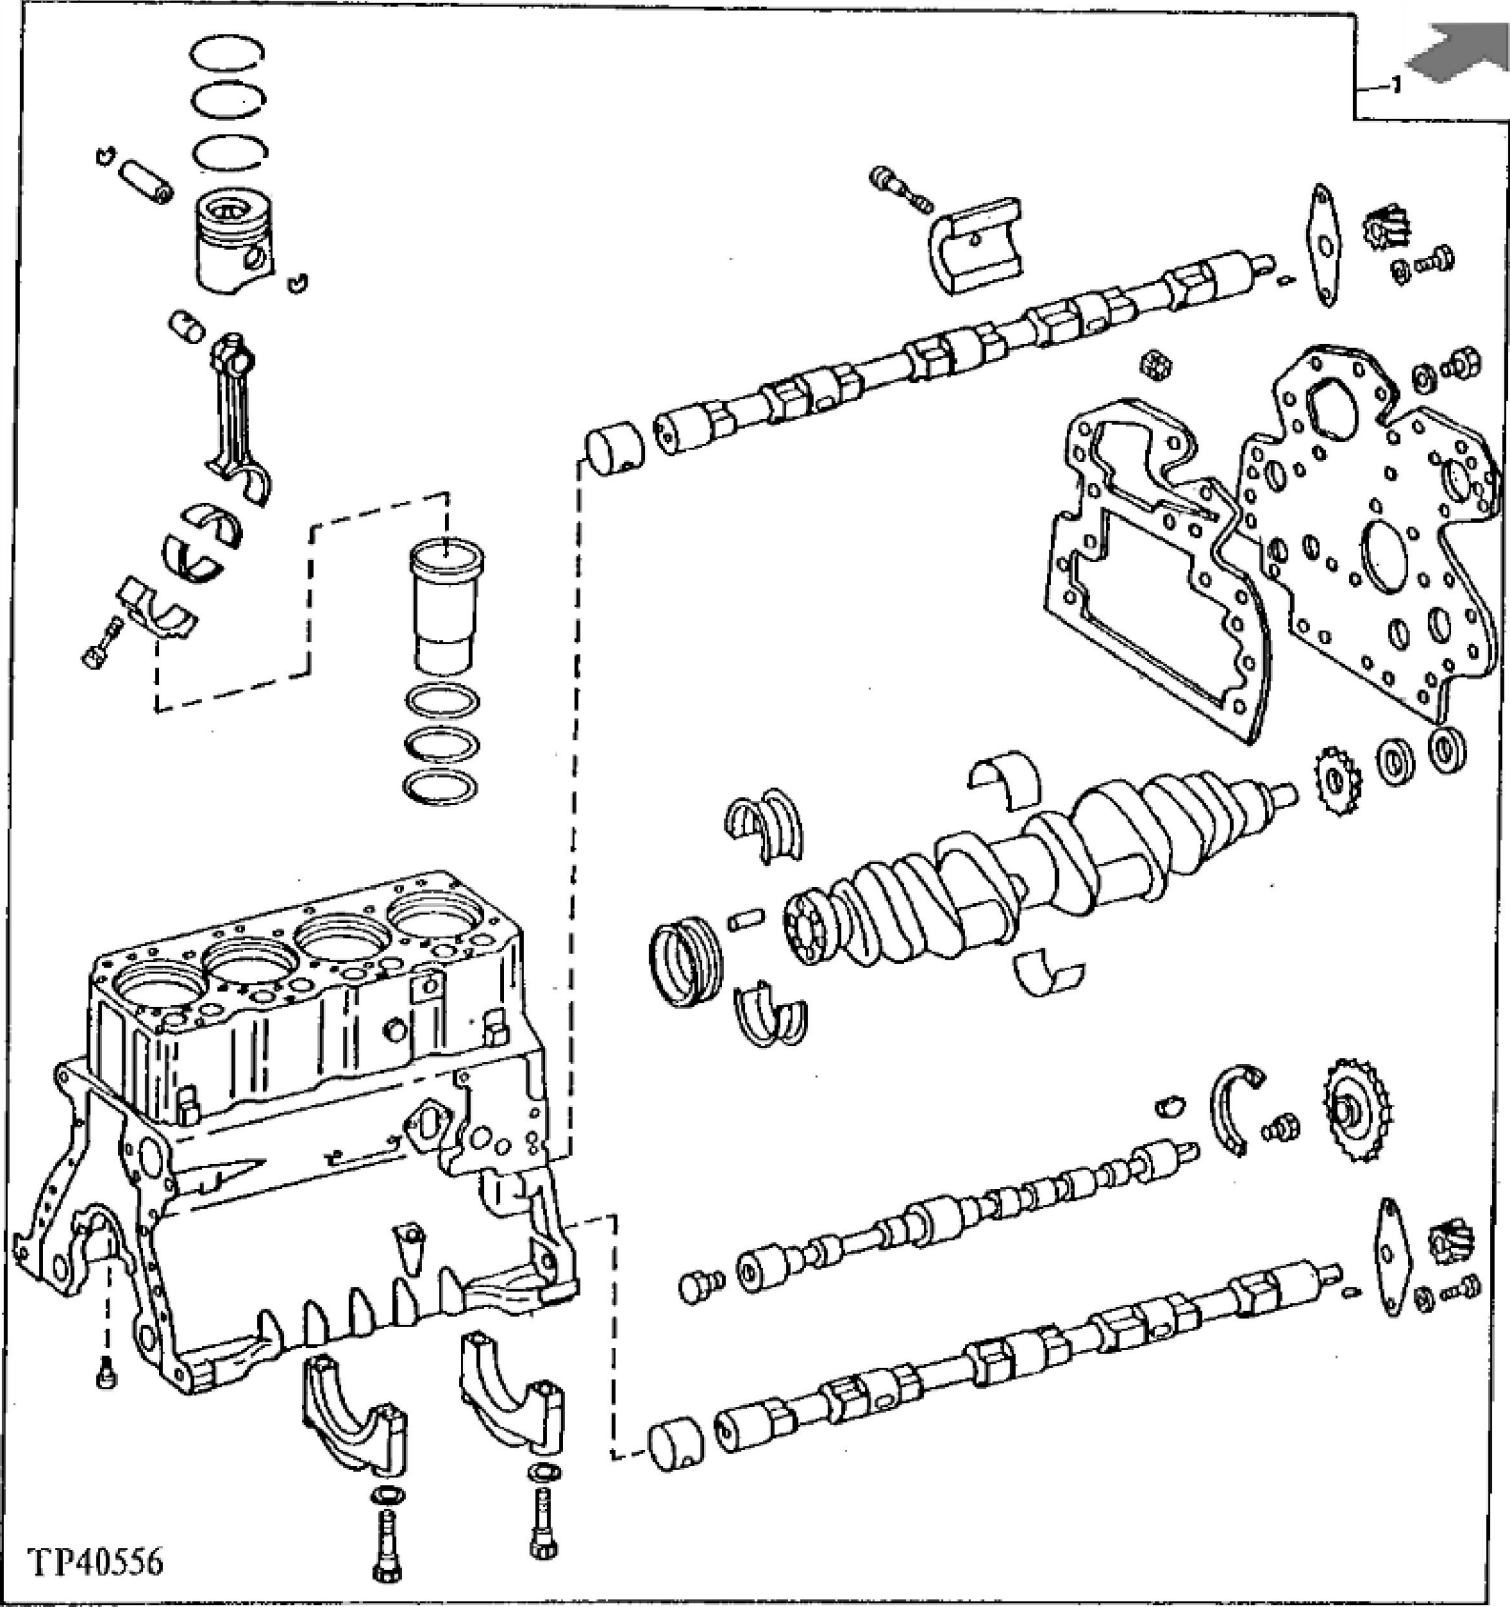

TP25211

KEY	PART NO.	PART NAME	QTY	Engine Serial No.	REMARKS
1A	AT13740	DRAIN VALVE	1		
1B	R55233	PIPE PLUG	1		
2	R48685	DOWEL PIN	2		(SUB FOR R26241, THIS APPLICATION)
3	R39741	DRAIN PLUG	1		(WITHOUT ENGINE COOLANT HEATER)
4	U13639	O-RING	1		(WITHOUT ENGINE COOLANT HEATER)
5	RE57836	PIPE PLUG	1		1/2", (SUB FOR 15H561)
6	T25701	STUD	1		
6	R122226	STUD	2		(SUB FOR R122226)
7	T18891	PLUG	2		
8	R57160	BUSHING	6		
9	R26650	DOWEL PIN	2		
10	T23474	CAP SCREW	10		
11	T20168	WASHER	10		
12	R65215	BEARING CAP	4		(SUB FOR AR82294)
13	R79089	CAP	1		(SUB FOR AR82295)
14	R54802	ORIFICE	4		
15	R48685	DOWEL PIN	2		(SUB FOR A120R)
16	.....	CYLINDER BLOCK	1		
17	15H558	PIPE PLUG	5		1/8", (SUB FOR RE12310)
18	15H585	PIPE PLUG	1	____-130957	3/4"
18	15H562	PIPE PLUG	1	130958-____	1"
19	RE31517	CYLINDER BLOCK	1		(SUB RE50671) (ALSO ORDER R83169, T27658, R111135, R111137 AND R112867)

John Deere > Construction And Forestry > BACKHOE, LOADER > 510B - BACKHOE, LOADER > 510B Backhoe Loader > 4 ENGINE 4 > CYLINDER BLOCK 0404 > 0404-2 - REPLACEMENT CYLINDER BLOCK AND MAIN BEARING CAPS [01E13]

KEY	PART NO.	PART NAME	QTY	REMARKS
1	.....	CYLINDER BLOCK	1	
2	RE57836	PIPE PLUG	1	1/2", (SUB FOR 15H561)
3	U13639	O-RING	1	(WITHOUT ENGINE COOLANT HEATER)
4	R39741	DRAIN PLUG	1	(WITHOUT ENGINE COOLANT HEATER)
5	R48685	DOWEL PIN	4	
6	T25701	STUD	1	
6	R122226	STUD	2	(SUB FOR R122226)
7	R26493	BUSHING	1	
8	R26650	DOWEL PIN	2	
9	R57160	BUSHING	6	
10	T27658	SPRING	1	
11	R83169	VALVE	1	
12	R111135	VALVE	1	
13	R111137	SPRING	1	
14	R115390	BUSHING	1	
15	R97185	O-RING	1	
16	R112867	OIL TUBE	1	ENGINE OIL PUMP
17	T23474	CAP SCREW	10	
18	T20168	WASHER	10	
19	R65215	BEARING CAP	4	
20	R79089	CAP	1	
21	R54802	ORIFICE	4	
22	R104592	PIPE PLUG	5	1/8"
23	15H562	PIPE PLUG	1	1"
24	RE50671	CYLINDER BLOCK	1	(MARKED R108755 OR R124851) (ALSO ORDER R83169, T27658, R111135, R111137 AND R112867)
25	R55233	PIPE PLUG	1	