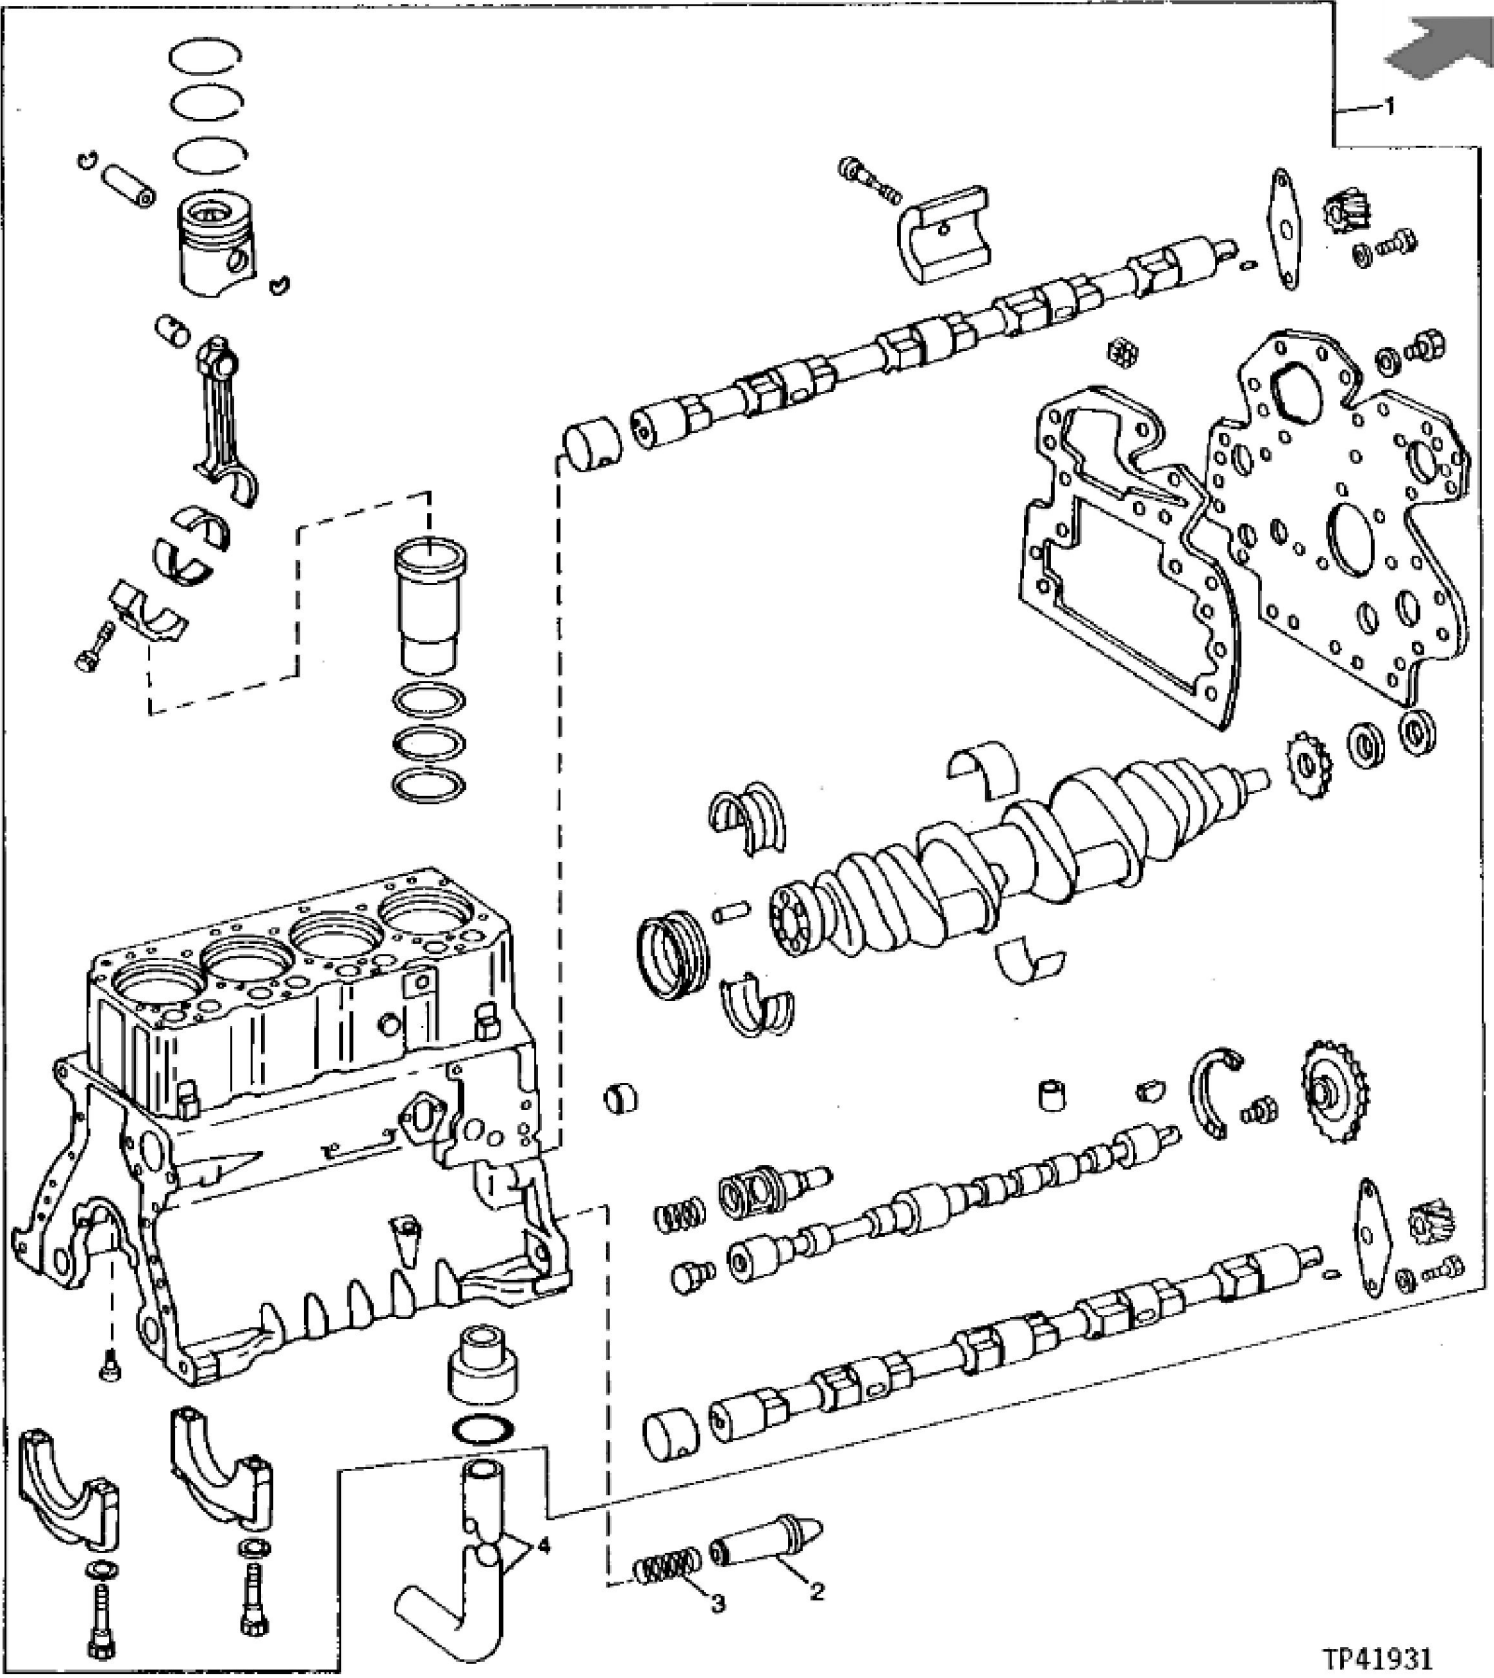

TP25211

KEY	PART NO.	PART NAME	QTY	Engine Serial No.	REMARKS
1A	AT13740	DRAIN VALVE	1		
1B	R55233	PIPE PLUG	1		
2	R48685	DOWEL PIN	2		(SUB FOR R26241, THIS APPLICATION)
3	R39741	DRAIN PLUG	1		(WITHOUT ENGINE COOLANT HEATER)
4	U13639	O-RING	1		(WITHOUT ENGINE COOLANT HEATER)
5	RE57836	PIPE PLUG	1		1/2", (SUB FOR 15H561)
6	T25701	STUD	1		
6	R122226	STUD	2		(SUB FOR R122226)
7	T18891	PLUG	2		
8	R57160	BUSHING	6		
9	R26650	DOWEL PIN	2		
10	T23474	CAP SCREW	10		
11	T20168	WASHER	10		
12	R65215	BEARING CAP	4		(SUB FOR AR82294)
13	R79089	CAP	1		(SUB FOR AR82295)
14	R54802	ORIFICE	4		
15	R48685	DOWEL PIN	2		(SUB FOR A120R)
16	.....	CYLINDER BLOCK	1		
17	15H558	PIPE PLUG	5		1/8", (SUB FOR RE12310)
18	15H585	PIPE PLUG	1	____-130957	3/4"
18	15H562	PIPE PLUG	1	130958-____	1"
19	RE31517	CYLINDER BLOCK	1		(SUB RE50671) (ALSO ORDER R83169, T27658, R111135, R111137 AND R112867)

KEY	PART NO.	PART NAME	QTY	REMARKS
1	.....	CYLINDER BLOCK	1	
2	RE57836	PIPE PLUG	1	1/2", (SUB FOR 15H561)
3	U13639	O-RING	1	(WITHOUT ENGINE COOLANT HEATER)
4	R39741	DRAIN PLUG	1	(WITHOUT ENGINE COOLANT HEATER)
5	R48685	DOWEL PIN	4	
6	T25701	STUD	1	
6	R122226	STUD	2	(SUB FOR R122226)
7	R26493	BUSHING	1	
8	R26650	DOWEL PIN	2	
9	R57160	BUSHING	6	
10	T27658	SPRING	1	
11	R83169	VALVE	1	
12	R111135	VALVE	1	
13	R111137	SPRING	1	
14	R115390	BUSHING	1	
15	R97185	O-RING	1	
16	R112867	OIL TUBE	1	ENGINE OIL PUMP
17	T23474	CAP SCREW	10	
18	T20168	WASHER	10	
19	R65215	BEARING CAP	4	
20	R79089	CAP	1	
21	R54802	ORIFICE	4	
22	R104592	PIPE PLUG	5	1/8"
23	15H562	PIPE PLUG	1	1"
24	RE50671	CYLINDER BLOCK	1	(MARKED R108755 OR R124851) (ALSO ORDER R83169, T27658, R111135, R111137 AND R112867)
25	R55233	PIPE PLUG	1	

**Thank you so much for reading**

KEY	PART NO.	PART NAME	QTY	REMARKS	
1	RE31514	SHORT ENGINE	1	(MARKED R90170) (SUB RE50664) (ALSO ORDER R83169, T27658, R112867, R111135 AND R111137)	

TP41931

**<https://www.ebooklibonline.com>**