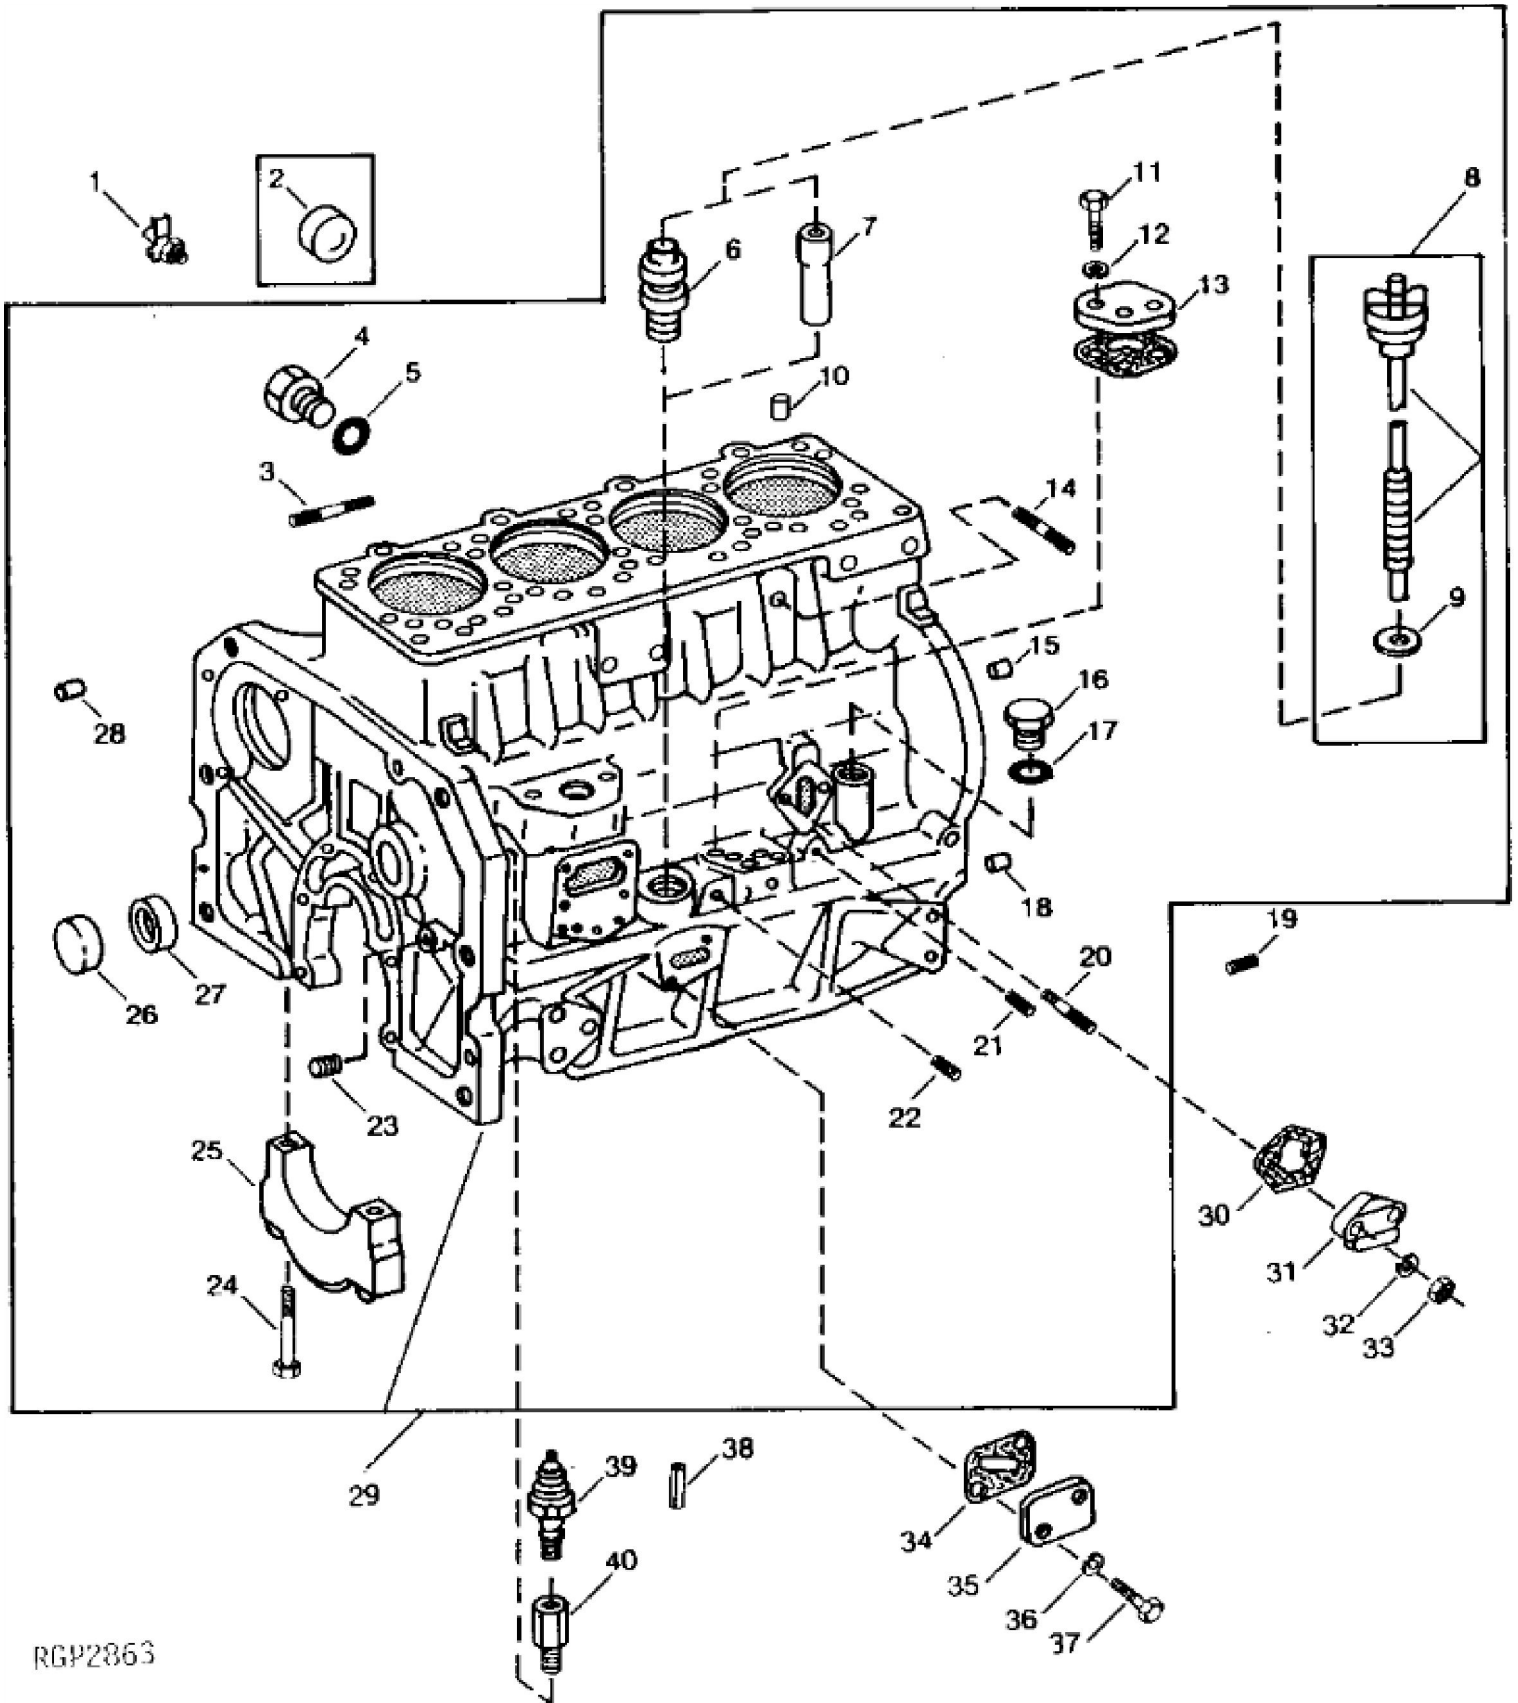

RGF2863

KEY	PART NO.	PART NAME	QTY	Engine Serial No.	REMARKS
29	.....	CYLINDER BLOCK	1		(DIESEL) (AR48625 NO LONGER AVAILABLE) (MARKED R32020, R40850 OR R46430) (SUB FOR AR40637, AR50353 OR AR44557) (WITH BALANCER HOUSING) (JD500, JD500C, JD510)
29	AR48629	CYLINDER BLOCK	1		(DIESEL) (MARKED R46430) (USE ONLY WHEN AR48625 HAS BEEN PREVIOUSLY INSTALLED) (JD500, JD500C, JD510)
29	AR48629	CYLINDER BLOCK	1		(DIESEL) (MARKED R46430) (SUB FOR AR32923 AND AR40637) (JD500)
29	SE500604	SHORT BLOCK ASSEMBLY	1		(SUB FOR AR48629 AND RG23361)
29	.....	CYLINDER BLOCK	1	____-307836	(DIESEL) (MARKED R40700, R48430 OR R50610) (ALSO ORDER R54123 AND U13639) (SUB FOR AR42642 OR AR52239) (ALSO ORDER (8) 19H3027 AND (8) B3627R) (JD500-A,JD500-C, JD510)
29	.....	CYLINDER BLOCK	1	307837-____	(DIESEL) (MARKED R72127) (JD500-A, JD500-C, JD510) (AR94839 NO LONGER AVAILABLE)
29	.....	CYLINDER BLOCK	1		(DIESEL) (MARKED R40700 OR R48430) (SUB FOR AR42642) (ALSO ORDER (8) R75433) (NOT USED JD500-A*) (AR52239 NO LONGER AVAILABLE)
29	AR50638	CYLINDER BLOCK	1		(DIESEL) (MARKED R47520) (NOT USED JD500-A*)
30	R520618	GASKET	1		(SUB FOR R97350, R27285)
31	R27286	COVER	1		(NOT USED JD500-C, JD510)
32	12H303	LOCK WASHER	2		5/16"
33	14H785	NUT	2		5/16"
34	R46192	GASKET	1		(DIESEL) (SUB FOR R26826)
35	R26825	COVER	1		(DIESEL)
36	12H304	LOCK WASHER	2		3/8", (DIESEL)
37	19H2284	CAP SCREW	2		3/8" X 7/8", (DIESEL)
38	34H366	SPRING PIN	2		1/2" X 1"
38	AT85174	SWITCH	1		(SUB FOR AT27977) (JD500, JD500-A&, JD500-B, JD500-C, JD510)
39	AR27977	PRESSURE SWITCH	1		(SUB AT85174 ON JD500-A& AND JD500-B)
40	R53014	FITTING	1		(JD500-C, JD510)