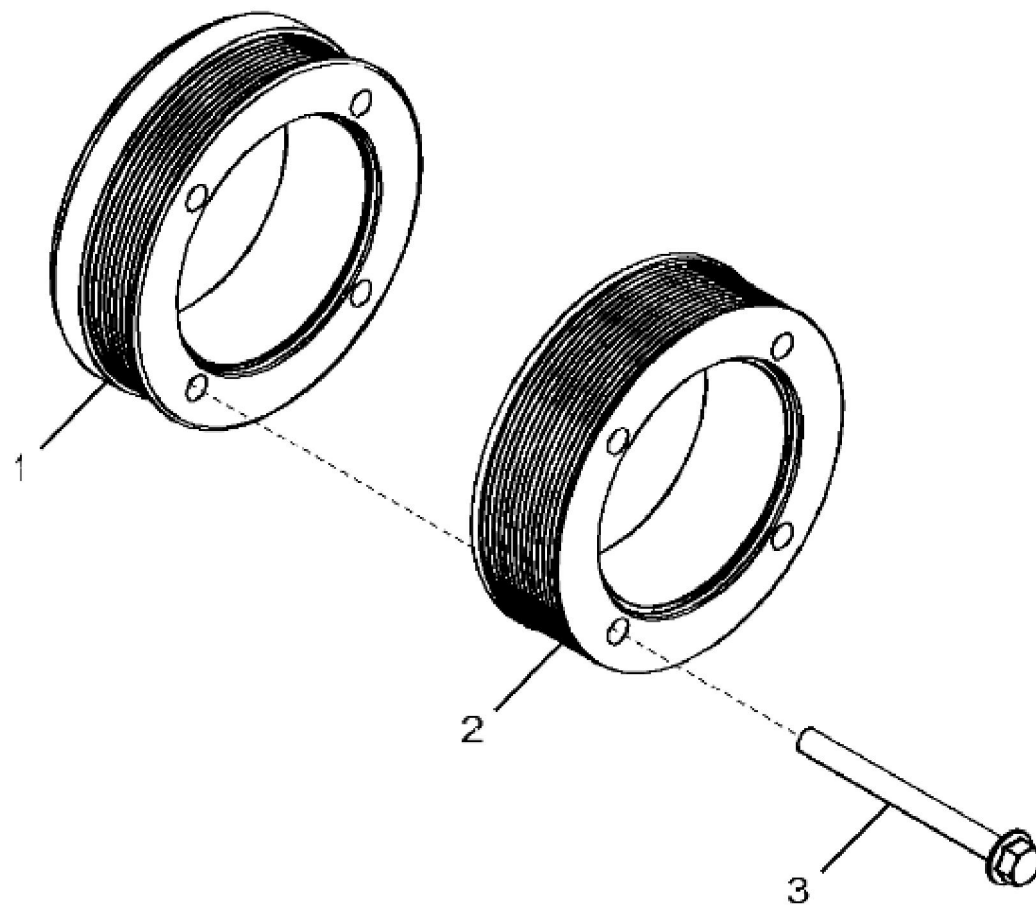

1353_RE548210_PCD

KEY	PART NO.	PART NAME	QTY	REMARKS	
1	R533628	PULLEY	1		
2	R533656	PULLEY	1		
3	19M7838	SCREW	4	M12 X 130