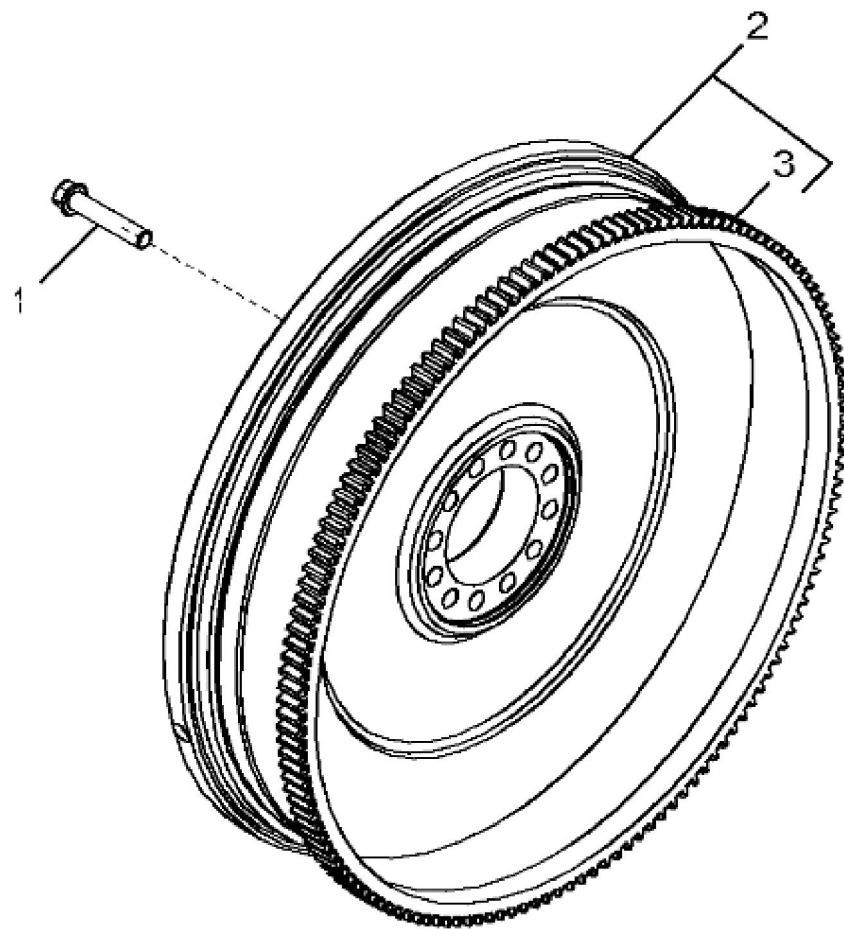

KEY	PART NO.	PART NAME	QTY	REMARKS	
1	19M8039	SCREW	3	M8 X 80	
2	RE547702	SEALING WASHER	3	SUB FOR R524374	
2	RE547702	SEALING WASHER	3		
3	RE71265	ISOLATOR	3		
4	R523531	VALVE COVER	1	SUB FOR R524450	
5	R501292	GROMMET	2	SUB FOR R127451	
6	R116713	NEEDLE ROLLER	2		
7	R521520	GASKET	1	SUB FOR R502124	
8	RE532491	PANEL	1		
9	RE527858	SCREW	4		

KEY	PART NO.	PART NAME	QTY	REMARKS	
1	R533628	PULLEY	1		
2	R533656	PULLEY	1		
3	19M7838	SCREW	4	M12 X 130	

Suggest:

For more complete manuals. Please go to the home page.

<https://www.ebooklibonline.com>

If the above button click is invalid. Please download this document first, and then click the above link to download the complete manual.

Thank you so much for reading

KEY	PART NO.	PART NAME	QTY	REMARKS	
1	RE535552	SEAL	1		
2	AR61533	PLUG	1		
3	R27149	O-RING	1		
4	F1743R	DOWEL PIN	2		
5	19M7868	SCREW	8	M8 X 30	
6	DZ100355	HOUSING	1	MARKED DZ100356 OR DZ100355; SUB FOR R529914	
7	R530027	GASKET	1		