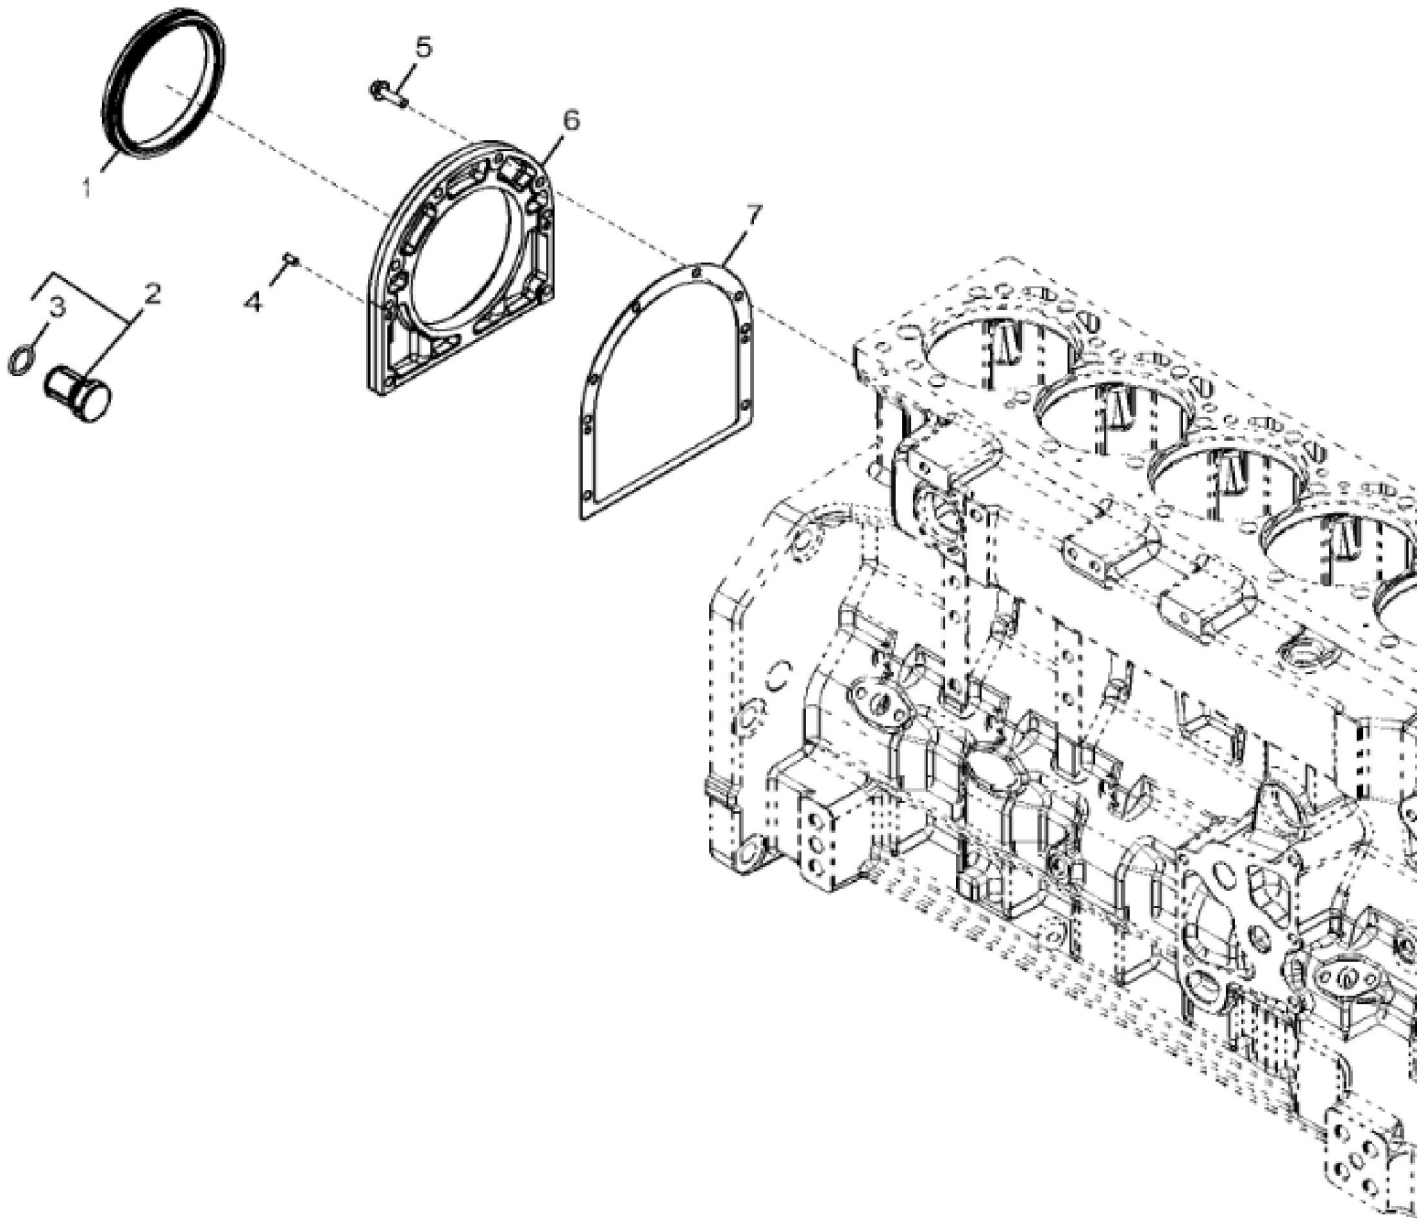

KEY	PART NO.	PART NAME	QTY	REMARKS	
1	19M8039	SCREW	3	M8 X 80	
2	RE547702	SEALING WASHER	3	SUB FOR R524374	
2	RE547702	SEALING WASHER	3		
3	RE71265	ISOLATOR	3		
4	R523531	VALVE COVER	1	SUB FOR R524450	
5	R501292	GROMMET	2	SUB FOR R127451	
6	R116713	NEEDLE ROLLER	2		
7	R521520	GASKET	1	SUB FOR R502124	
8	RE532491	PANEL	1		
9	RE527858	SCREW	4		

KEY	PART NO.	PART NAME	QTY	REMARKS	
1	R533628	PULLEY	1		
2	R533656	PULLEY	1		
3	19M7838	SCREW	4	M12 X 130	

Suggest:

For more complete manuals. Please go to the home page.

<https://www.ebooklibonline.com>

If the above button click is invalid. Please download this document first, and then click the above link to download the complete manual.

Thank you so much for reading

KEY	PART NO.	PART NAME	QTY	REMARKS	
1	RE535552	SEAL	1		
2	AR61533	PLUG	1		
3	R27149	O-RING	1		
4	F1743R	DOWEL PIN	2		
5	19M7868	SCREW	8	M8 X 30	
6	DZ100355	HOUSING	1	MARKED DZ100356 OR DZ100355; SUB FOR R529914	
7	R530027	GASKET	1		