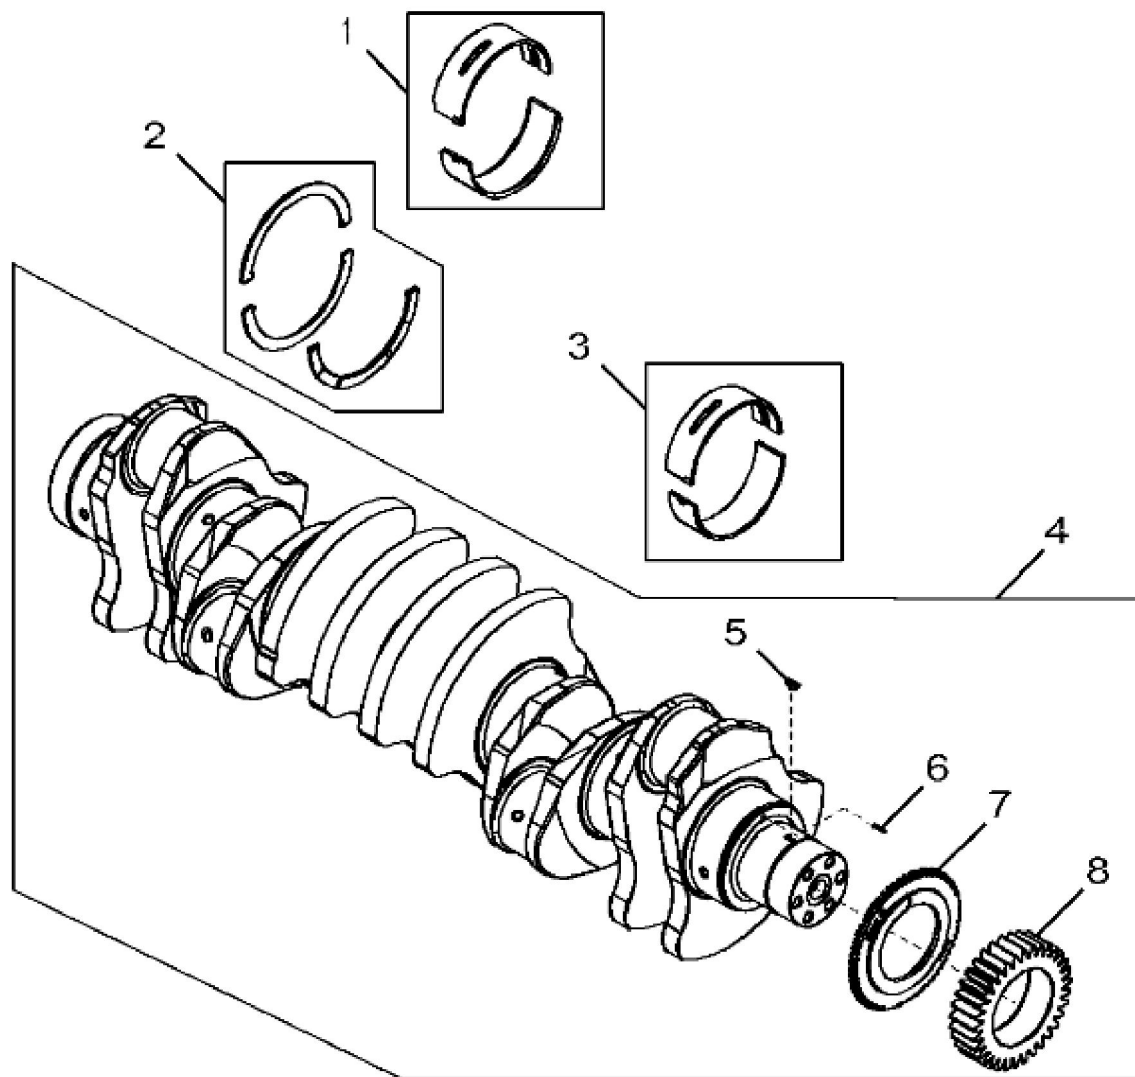

4702_RE524029_PCD

KEY	PART NO.	PART NAME	QTY	REMARKS	
1	RE530786	BEARING KIT	1	MARKED R517069 AND R517070	
2	RE530885	WASHER KIT	1	MARKED R520586	
3	RE530785	BEARING KIT	6	MARKED R517068 AND R517065	
4	RE522871	CRANKSHAFT	1		
4	SE501664	CRANKSHAFT REMAN	1	REMAN FOR RE522871	
5	26M4224	SHAFT KEY	1	4 X 16 mm	
6	34M7129	SPRING PIN	1	3 X 16 mm	
7	R122377	WHEEL SPEED SENSOR	1		
8	R529684	GEAR	1