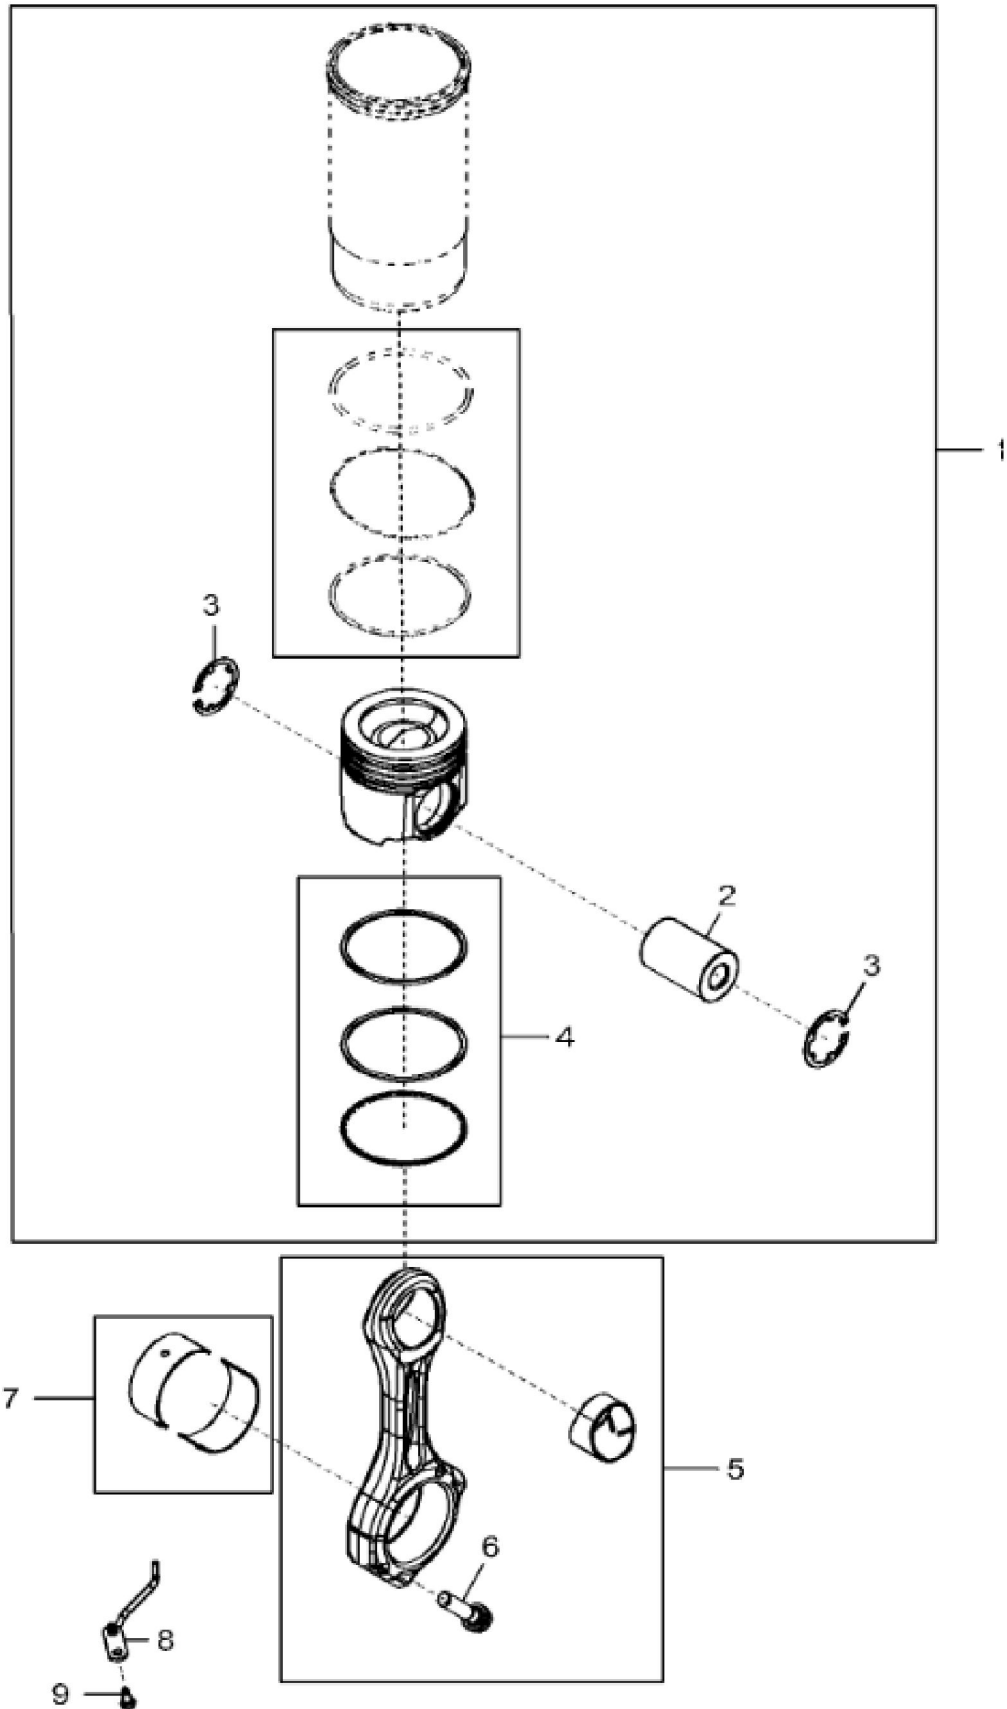

KEY	PART NO.	PART NAME	QTY	REMARKS	
1	RE530786	BEARING KIT	1	MARKED R517069 AND R517070	
2	RE530885	WASHER KIT	1	MARKED R520586	
3	RE530785	BEARING KIT	6	MARKED R517068 AND R517065	
4	RE522871	CRANKSHAFT	1		
4	SE501664	CRANKSHAFT REMAN	1	REMAN FOR RE522871	
5	26M4224	SHAFT KEY	1	4 X 16 mm	
6	34M7129	SPRING PIN	1	3 X 16 mm	
7	R122377	WHEEL SPEED SENSOR	1		
8	R529684	GEAR	1		

Thank you so much for reading

KEY	PART NO.	PART NAME	QTY	Engine Serial No.	REMARKS
1	R545594	SPIDER	1		SUB FOR R502027
2	R117021	COUPLING	1		
3	R117020	SHAFT	1		
4	R523162	CAMSHAFT	1		
4	SE502274	CAMSHAFT REMAN	1		REMAN FOR R523162
5	R541154	GASKET	2		SUB FOR R500211
6	R62976	O-RING	1		
7	R119158	RING	1		
8	19M7867	SCREW	6		M8 X 25
9	R529655	GEAR	1		SUB FOR R116526
10	R526517	SPACER	1		
11	R114083	SCREW	6		
12	RE530817	BOLT KIT	1	____-025930	LGTH = 200 mm
12	RE541424	BOLT KIT	1	025931-____	LGTH = 225 mm
13	RE542776	CYLINDER HEAD	1		MARKED R525711
13	SE502698	CYLINDER HEAD REMAN	1		REMAN FOR RE542776
14	RE531334	SLEEVE	1		
15	T122075	O-RING	1		
16	R516443	O-RING	1		
17	T21937	PLUG	6		
18	N102039	PLUG	6		
19	R520798	RETAINER	48		
20	RE505499	SPRING KIT	24		
21	RE523985	SEAL	24		
22	R517011	SLEEVE	24		
23	R532008	BUSHING	4		SUB FOR R522284
24	AT107509	PLUG	1		
25	R524857	PLUG	3		
26	R518327	VALVE SEAT INSERT	24		
27	R518328	VALVE	24		
28	M1206T	PLUG	5		
29	15H690	PIPE PLUG	1		3/4"
30	DZ107052	ENGINE CYLINDER HEAD GASKET	1		SUB FOR RE522278
31	R116716	BUSHING	2		