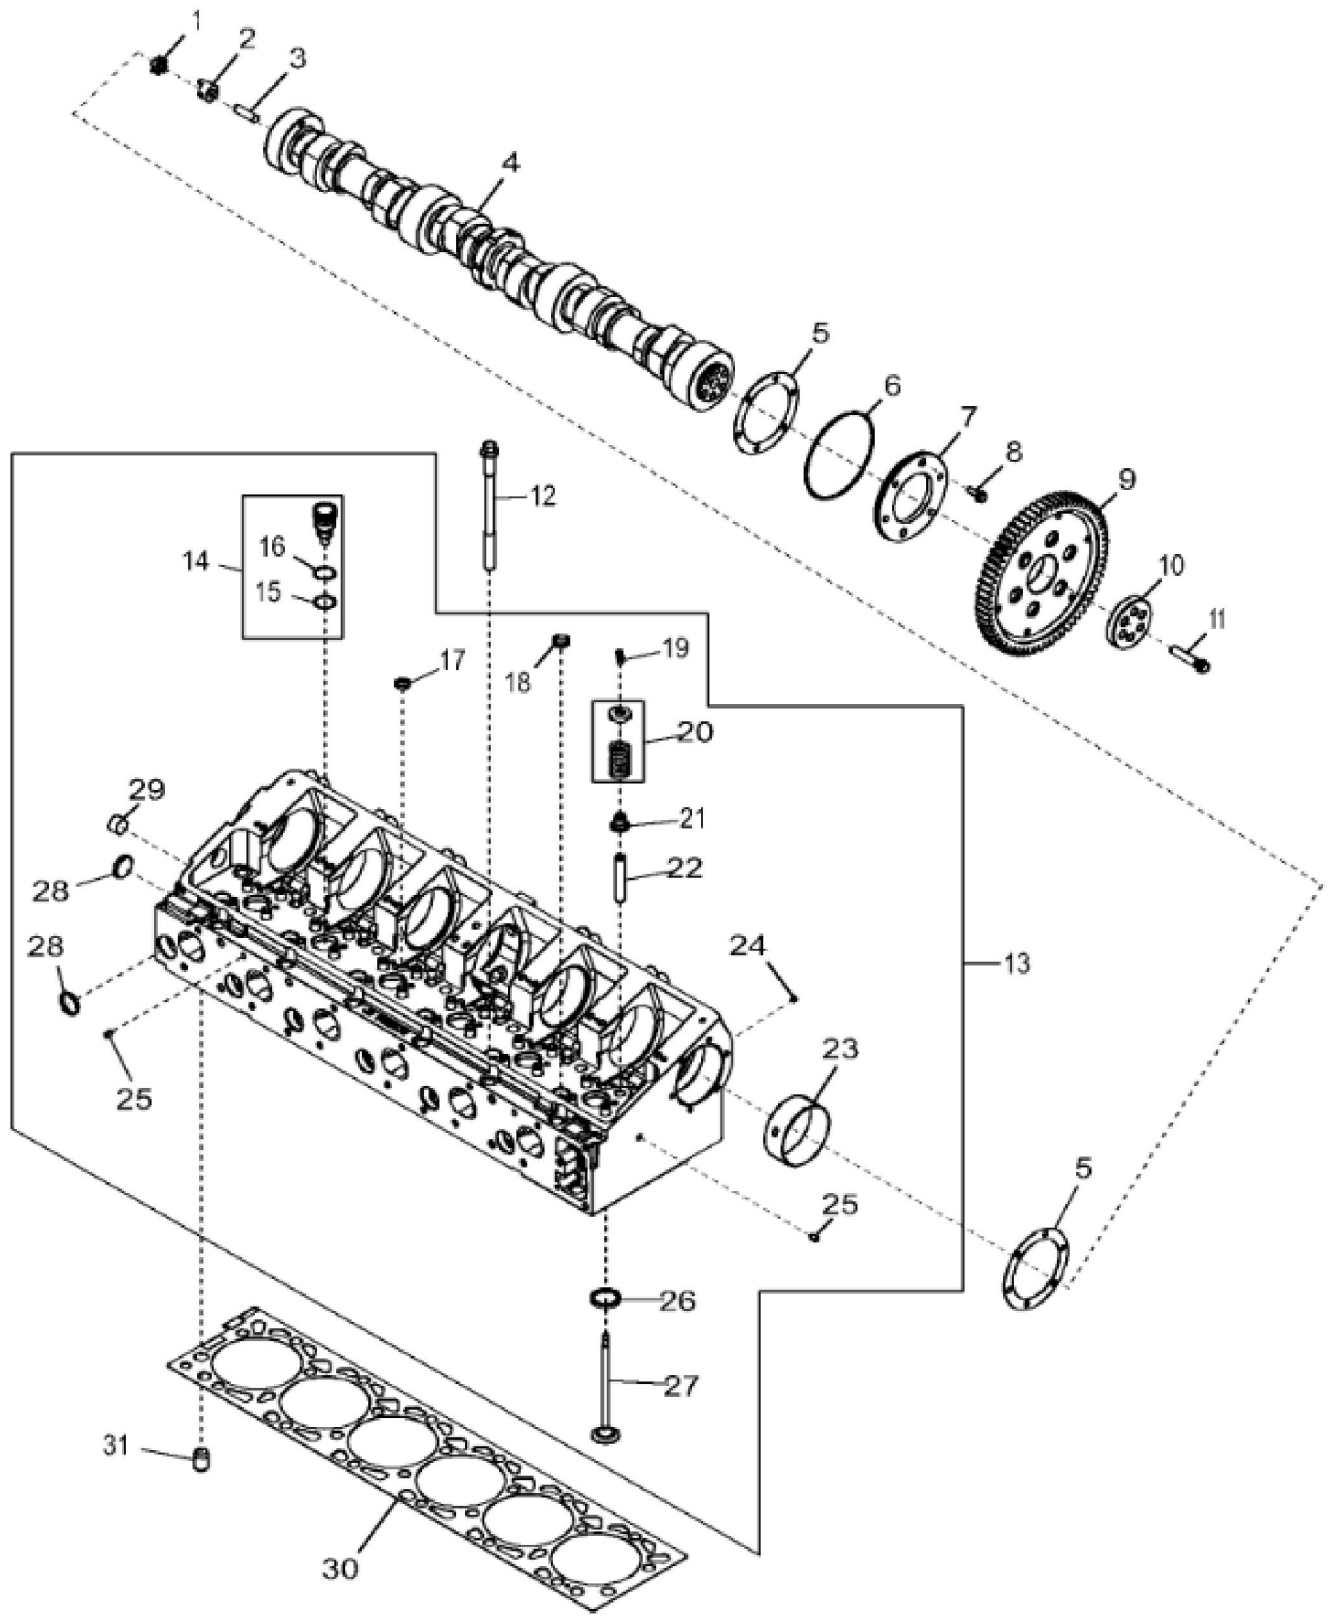

KEY	PART NO.	PART NAME	QTY	Engine Serial No.	REMARKS
1	CYLINDER LINER	1		ORDER RE530808
2	RE559262	PISTON-LINER KIT	1		SUB FOR RE530808
3	RE547712	O-RING KIT	6		
4	CYLINDER BLOCK	1	____-025930	ORDER RE536259; MARKED R524714; USE WITH RE530817 200 mm
4	CYLINDER BLOCK	1	025931-____	ORDER RE536259; MARKED R524714; USE WITH RE541424 225 mm
5	T21937	PLUG	2		
6	15H690	PIPE PLUG	1		3/4", SUB FOR RE501736
7	R502753	PLUG	2		
8	15H685	PIPE PLUG	2		1/4"
9	AT107509	PLUG	1		
10	R518501	BEARING CAP	6		(Main)
11	R518579	CAP SCREW	14		
12	R518573	BEARING CAP	1		(Thrust)
13	R116466	PLUG	1		
14	R535114	SHIM	6		

KEY	PART NO.	PART NAME	QTY	REMARKS	
1	RE530786	BEARING KIT	1	MARKED R517069 AND R517070	
2	RE530885	WASHER KIT	1	MARKED R520586	
3	RE530785	BEARING KIT	6	MARKED R517068 AND R517065	
4	RE522871	CRANKSHAFT	1		
4	SE501664	CRANKSHAFT REMAN	1	REMAN FOR RE522871	
5	26M4224	SHAFT KEY	1	4 X 16 mm	
6	34M7129	SPRING PIN	1	3 X 16 mm	
7	R122377	WHEEL SPEED SENSOR	1		
8	R529684	GEAR	1		