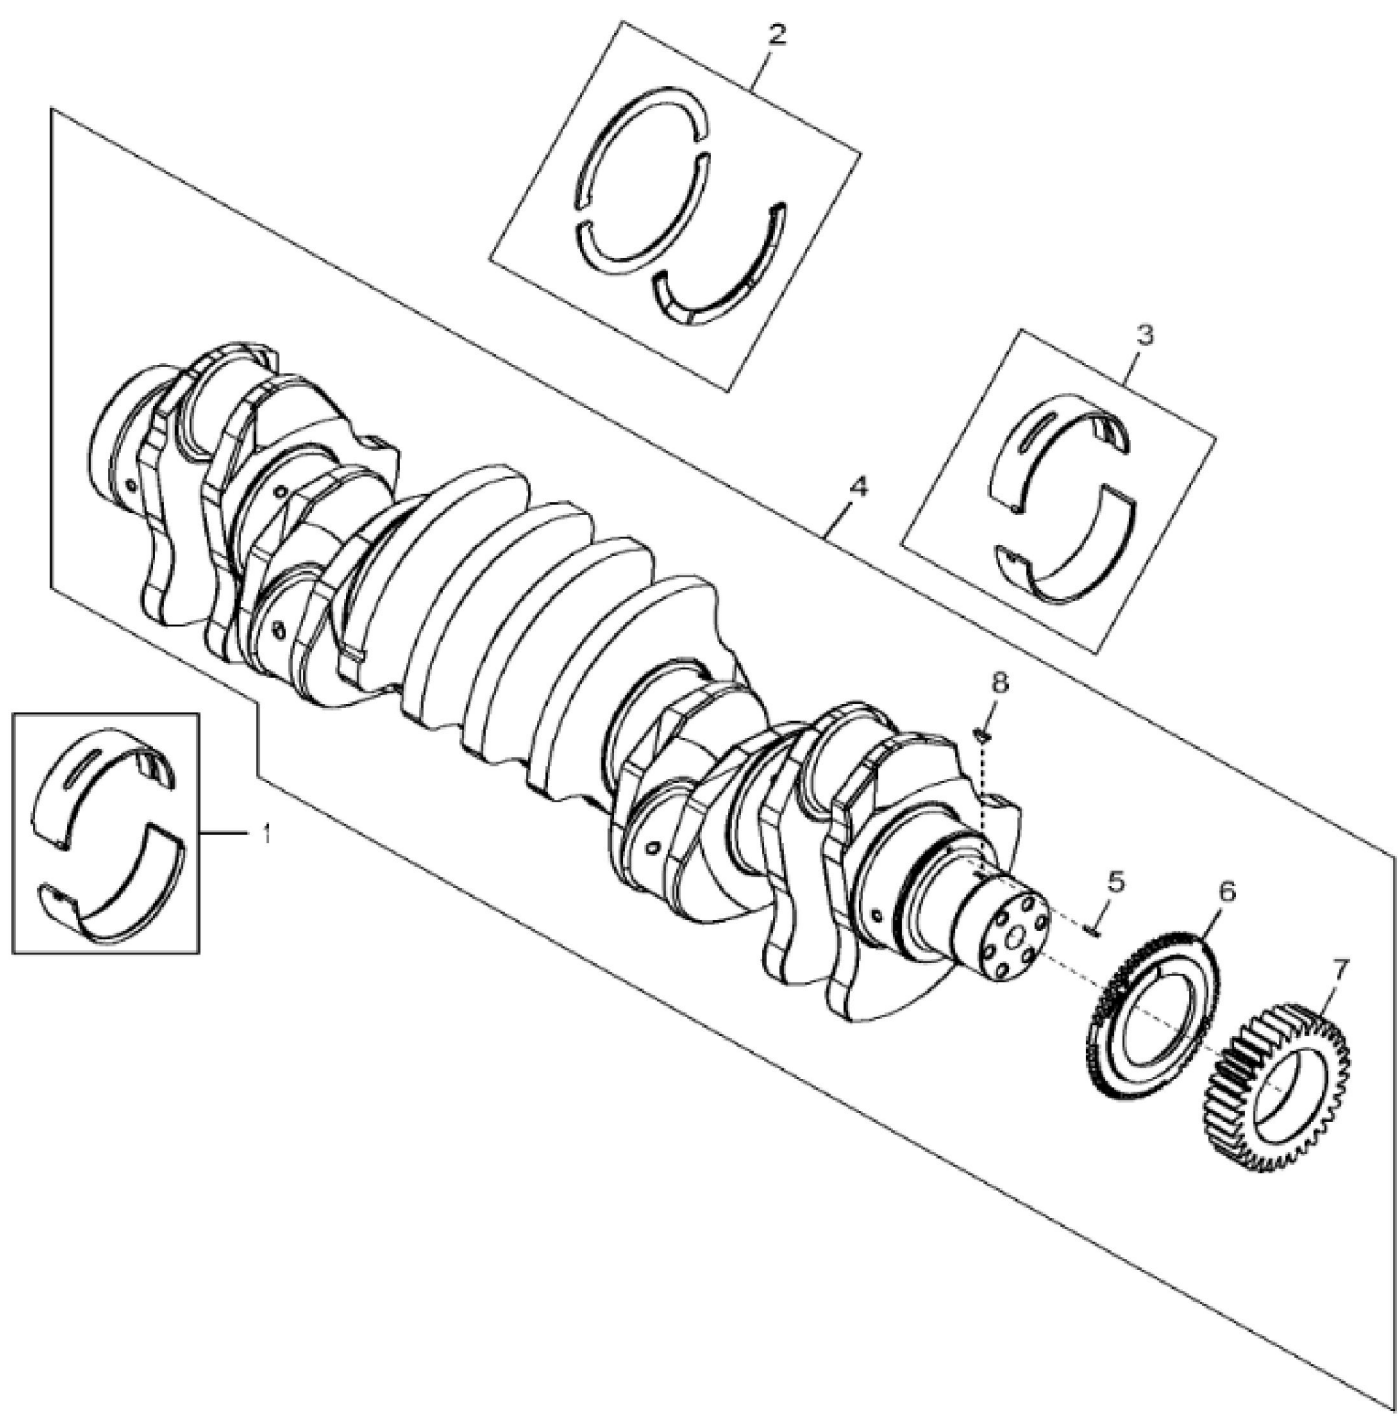

KEY	PART NO.	PART NAME	QTY	REMARKS
1	CYLINDER LINER	6	MARKED R534711; ORDER RE559263
1	RE559263	PISTON-LINER KIT	1	
2	R116466	PLUG	1	
3	RE547712	O-RING KIT	6	
4	CYLINDER BLOCK	1	MARKED R528160; ORDER RE560917
4	RE560917	SHORT BLOCK ASSEMBLY	1	
5	R518573	BEARING CAP	1	
6	R529786	CAP SCREW	14	
7	R518501	BEARING CAP	6	
8	R524857	PLUG	2	
9	T21937	PLUG	2	
10	R539554	PLUG	1	SUB FOR R529706
11	AT107509	PLUG	1	
12	RE46684	FITTING PLUG	2	
13	51M7041	O-RING	1	11.300 X 2.200 mm
14	R502753	PLUG	1	
15	15H686	PIPE PLUG	1	1", USE WITH RE560917
16	RE539116	FITTING	1	
17	51M7047	O-RING	1	23.600 X 2.900 mm
18	R535114	SHIM	6	

<https://www.ebooklibonline.com>

Hello dear friend!

Thank you very much for reading.

Enter the link into your browser.

The full manual is available for immediate download.

<https://www.ebooklibonline.com>

KEY	PART NO.	PART NAME	QTY	REMARKS	
1	RE530786	BEARING KIT	1	KIT; R517069 AND R517070; SUB FOR RE63905	
2	RE530885	WASHER KIT	1		
3	RE530785	BEARING KIT	6	KIT; R517065 AND R517068; SUB FOR RE63903	
4	RE539339	CRANKSHAFT	1	MARKED R519559	
4	SE502681	CRANKSHAFT REMAN	1	(With Bearings) REMAN FOR RE539339	
5	34M7129	SPRING PIN	1	3 X 16 mm	
6	R528501	WHEEL	1		
7	R529684	GEAR	1	Z = 33	
8	26M4224	SHAFT KEY	1	4 X 16 mm, SUB FOR R73866	

Thank you so much for reading

John Deere > Agriculture >TRACTOR >9560R - TRACTOR >9560R Tractor (S.N. 000101 - 014999)(Worldwide Edition) >20 ENGINE 6135RW401-RE537466 >ST245950 - 4807 CONNECTING RODS AND PISTONS

KEY	PART NO.	PART NAME	QTY	REMARKS
1	RE548110	PISTON RING KIT	6	
2	PISTON	6	MARKED RE544914; ORDER RE559263
2	RE559263	PISTON-LINER KIT	6	(Not Illustrated)
3	DZ101960	PISTON PIN	6	
4	40M7201	SNAP RING	12	
5	RE562584	BEARING KIT	6	SUB FOR RE530787
6	RE549596	CONNECTING ROD	6	SUB FOR APPL RE535966
6	RM100065	CONNECTING ROD REMAN	1	REMAN FOR RE549596
7	R501380	CAP SCREW	2	
8	RE530324	SELF-LOCKING SCREW	6	
9	RE529378	NOZZLE	6	