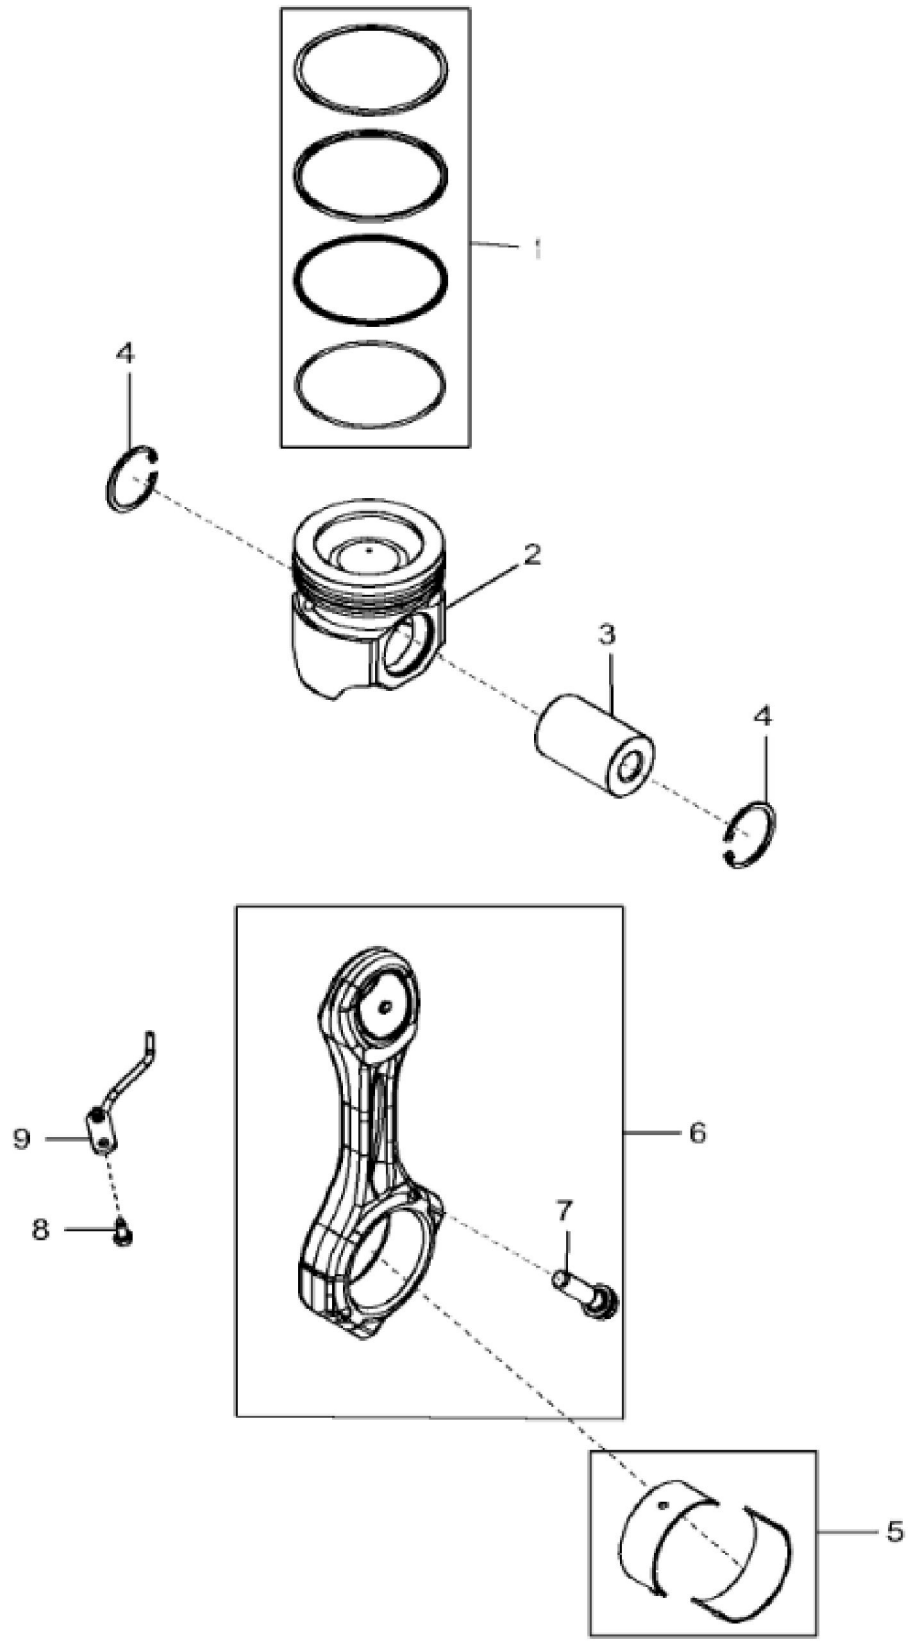

KEY	PART NO.	PART NAME	QTY	REMARKS
1	CYLINDER LINER	6	MARKED R534711; ORDER RE559263
1	RE559263	PISTON-LINER KIT	1	
2	R116466	PLUG	1	
3	RE547712	O-RING KIT	6	
4	CYLINDER BLOCK	1	MARKED R528160; ORDER RE560917
4	RE560917	SHORT BLOCK ASSEMBLY	1	
5	R518573	BEARING CAP	1	
6	R529786	CAP SCREW	14	
7	R518501	BEARING CAP	6	
8	R524857	PLUG	2	
9	T21937	PLUG	2	
10	R539554	PLUG	1	SUB FOR R529706
11	AT107509	PLUG	1	
12	RE46684	FITTING PLUG	2	
13	51M7041	O-RING	1	11.300 X 2.200 mm
14	R502753	PLUG	1	
15	15H686	PIPE PLUG	1	1", USE WITH RE560917
16	RE539116	FITTING	1	
17	51M7047	O-RING	1	23.600 X 2.900 mm
18	R535114	SHIM	6	

<https://www.ebooklibonline.com>

Hello dear friend!

Thank you very much for reading.

Enter the link into your browser.

The full manual is available for immediate download.

<https://www.ebooklibonline.com>

KEY	PART NO.	PART NAME	QTY	REMARKS	
1	RE530786	BEARING KIT	1	KIT; R517069 AND R517070; SUB FOR RE63905	
2	RE530885	WASHER KIT	1		
3	RE530785	BEARING KIT	6	KIT; R517065 AND R517068; SUB FOR RE63903	
4	RE539339	CRANKSHAFT	1	MARKED R519559	
4	SE502681	CRANKSHAFT REMAN	1	(With Bearings) REMAN FOR RE539339	
5	34M7129	SPRING PIN	1	3 X 16 mm	
6	R528501	WHEEL	1		
7	R529684	GEAR	1	Z = 33	
8	26M4224	SHAFT KEY	1	4 X 16 mm, SUB FOR R73866	

Thank you so much for reading

John Deere > Agriculture >TRACTOR >9560R - TRACTOR >9560R Tractor (S.N. 000101 - 014999)(Worldwide Edition) >20 ENGINE 6135RW401-RE537466 >ST245950 - 4807 CONNECTING RODS AND PISTONS

KEY	PART NO.	PART NAME	QTY	REMARKS
1	RE548110	PISTON RING KIT	6	
2	PISTON	6	MARKED RE544914; ORDER RE559263
2	RE559263	PISTON-LINER KIT	6	(Not Illustrated)
3	DZ101960	PISTON PIN	6	
4	40M7201	SNAP RING	12	
5	RE562584	BEARING KIT	6	SUB FOR RE530787
6	RE549596	CONNECTING ROD	6	SUB FOR APPL RE535966
6	RM100065	CONNECTING ROD REMAN	1	REMAN FOR RE549596
7	R501380	CAP SCREW	2	
8	RE530324	SELF-LOCKING SCREW	6	
9	RE529378	NOZZLE	6	