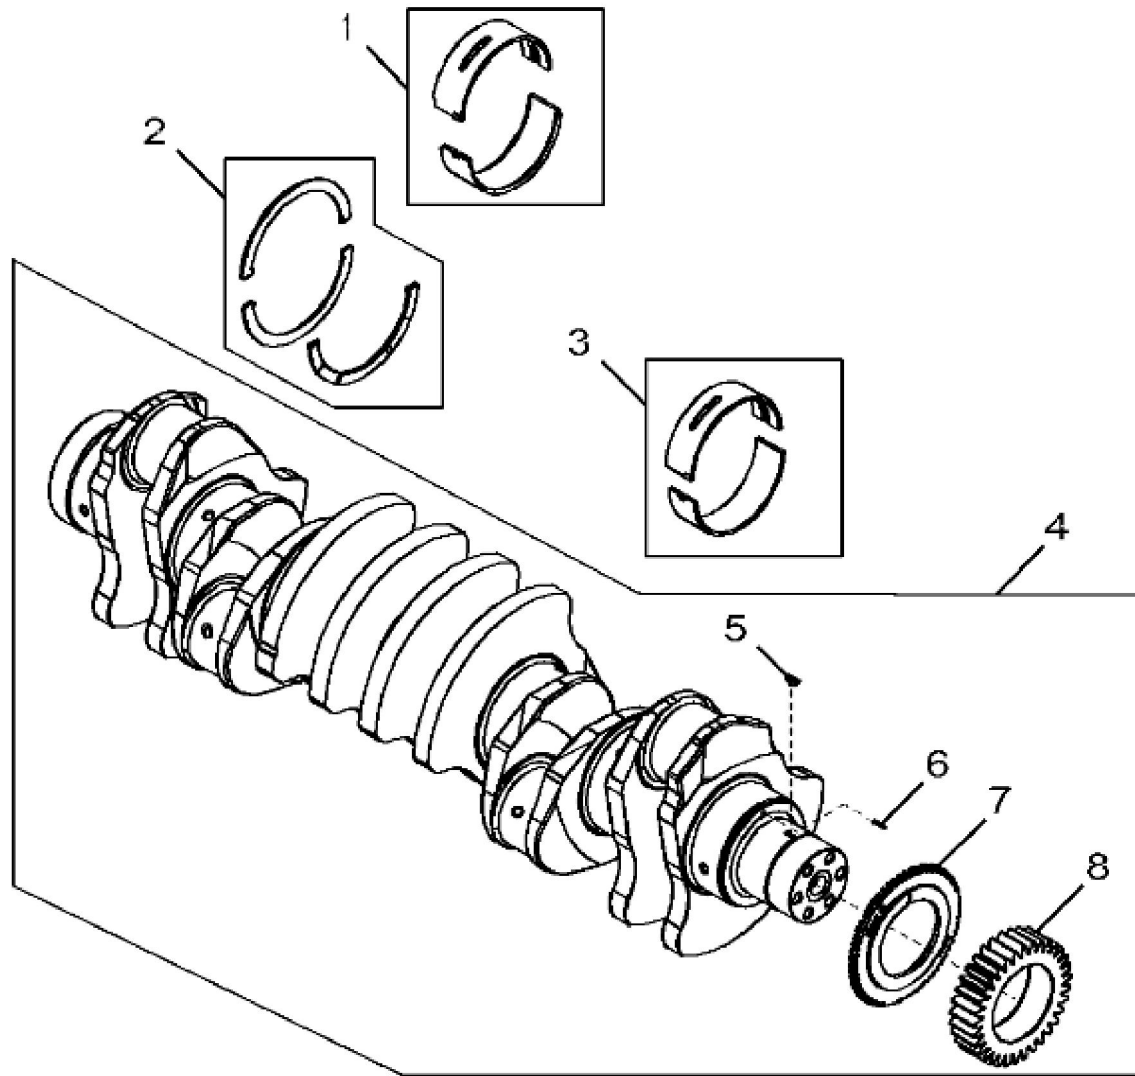

4702_RE524029_PCD

KEY	PART NO.	PART NAME	QTY	REMARKS	
1	RE530786	BEARING KIT	1	MARKED R517069 AND R517070	
2	RE530885	WASHER KIT	1	MARKED R520586	
3	RE530785	BEARING KIT	6	MARKED R517068 AND R517065	
4	RE522871	CRANKSHAFT	1		
4	SE501664	CRANKSHAFT REMAN	1	REMAN FOR RE522871	
5	26M4224	SHAFT KEY	1	4 X 16 mm	
6	34M7129	SPRING PIN	1	3 X 16 mm	
7	R122377	WHEEL SPEED SENSOR	1		
8	R529684	GEAR	1