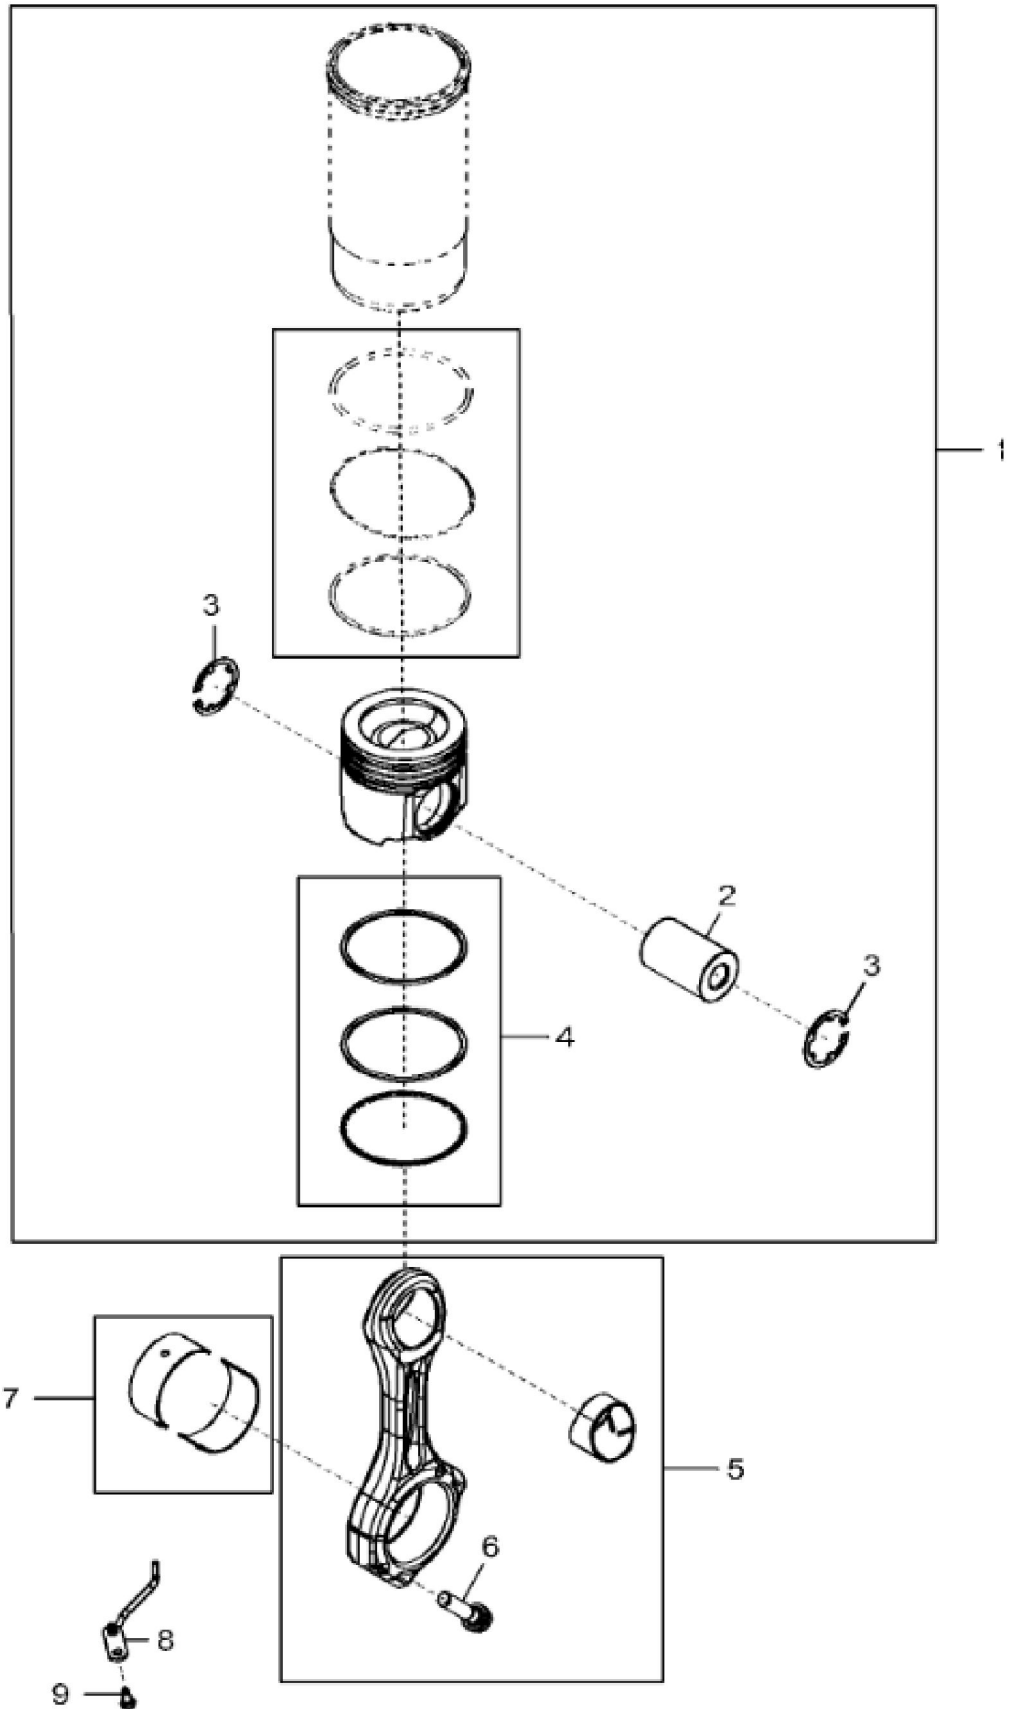

KEY	PART NO.	PART NAME	QTY	REMARKS	
1	RE530786	BEARING KIT	1	MARKED R517069 AND R517070	
2	RE530885	WASHER KIT	1	MARKED R520586	
3	RE530785	BEARING KIT	6	MARKED R517068 AND R517065	
4	RE522871	CRANKSHAFT	1		
4	SE501664	CRANKSHAFT REMAN	1	REMAN FOR RE522871	
5	26M4224	SHAFT KEY	1	4 X 16 mm	
6	34M7129	SPRING PIN	1	3 X 16 mm	
7	R122377	WHEEL SPEED SENSOR	1		
8	R529684	GEAR	1		

Thank you so much for reading

KEY	PART NO.	PART NAME	QTY	Engine Serial No.	REMARKS
1	R545594	SPIDER	1		SUB FOR R502027
2	R117021	COUPLING	1		
3	R117020	SHAFT	1		
4	R523162	CAMSHAFT	1		
4	SE502274	CAMSHAFT REMAN	1		REMAN FOR R523162
5	R541154	GASKET	2		SUB FOR R500211
6	R62976	O-RING	1		
7	R119158	RING	1		
8	19M7867	SCREW	6		M8 X 25
9	R529655	GEAR	1		SUB FOR R116526
10	R526517	SPACER	1		
11	R114083	SCREW	6		
12	RE530817	BOLT KIT	1	____-025930	LGTH = 200 mm
12	RE541424	BOLT KIT	1	025931-____	LGTH = 225 mm
13	RE542776	CYLINDER HEAD	1		MARKED R525711
13	SE502698	CYLINDER HEAD REMAN	1		REMAN FOR RE542776
14	RE531334	SLEEVE	1		
15	T122075	O-RING	1		
16	R516443	O-RING	1		
17	T21937	PLUG	6		
18	N102039	PLUG	6		
19	R520798	RETAINER	48		
20	RE505499	SPRING KIT	24		
21	RE523985	SEAL	24		
22	R517011	SLEEVE	24		
23	R532008	BUSHING	4		SUB FOR R522284
24	AT107509	PLUG	1		
25	R524857	PLUG	3		
26	R518327	VALVE SEAT INSERT	24		
27	R518328	VALVE	24		
28	M1206T	PLUG	5		
29	15H690	PIPE PLUG	1		3/4"
30	DZ107052	ENGINE CYLINDER HEAD GASKET	1		SUB FOR RE522278
31	R116716	BUSHING	2		