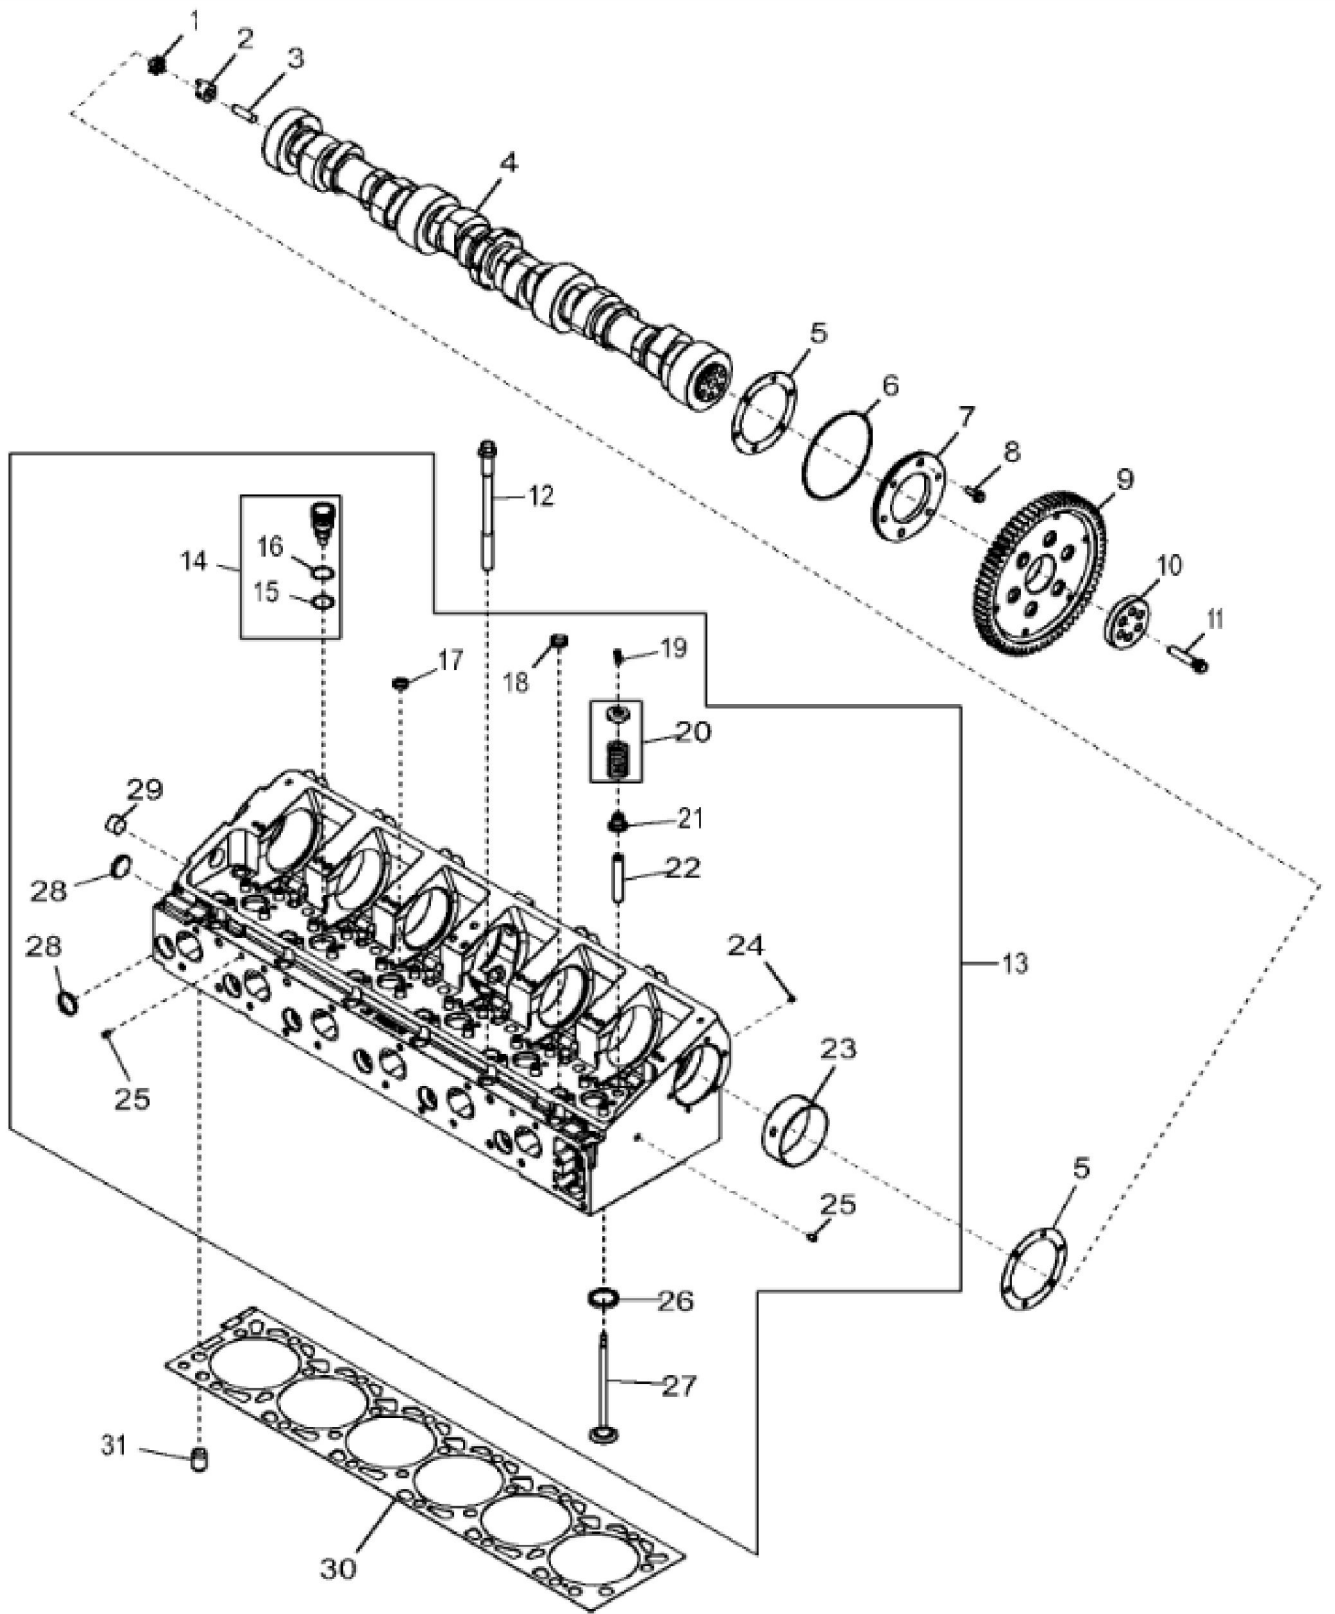

KEY	PART NO.	PART NAME	QTY	Engine Serial No.	REMARKS
1	CYLINDER LINER	1		ORDER RE530808
2	RE559262	PISTON-LINER KIT	1		SUB FOR RE530808
3	RE547712	O-RING KIT	6		
4	CYLINDER BLOCK	1	____-025930	ORDER RE536259; MARKED R524714; USE WITH RE530817 200 mm
4	CYLINDER BLOCK	1	025931-____	ORDER RE536259; MARKED R524714; USE WITH RE541424 225 mm
5	T21937	PLUG	2		
6	15H690	PIPE PLUG	1		3/4", SUB FOR RE501736
7	R502753	PLUG	2		
8	15H685	PIPE PLUG	2		1/4"
9	AT107509	PLUG	1		
10	R518501	BEARING CAP	6		(Main)
11	R518579	CAP SCREW	14		
12	R518573	BEARING CAP	1		(Thrust)
13	R116466	PLUG	1		
14	R535114	SHIM	6		

KEY	PART NO.	PART NAME	QTY	REMARKS	
1	RE530786	BEARING KIT	1	MARKED R517069 AND R517070	
2	RE530885	WASHER KIT	1	MARKED R520586	
3	RE530785	BEARING KIT	6	MARKED R517068 AND R517065	
4	RE522871	CRANKSHAFT	1		
4	SE501664	CRANKSHAFT REMAN	1	REMAN FOR RE522871	
5	26M4224	SHAFT KEY	1	4 X 16 mm	
6	34M7129	SPRING PIN	1	3 X 16 mm	
7	R122377	WHEEL SPEED SENSOR	1		
8	R529684	GEAR	1		