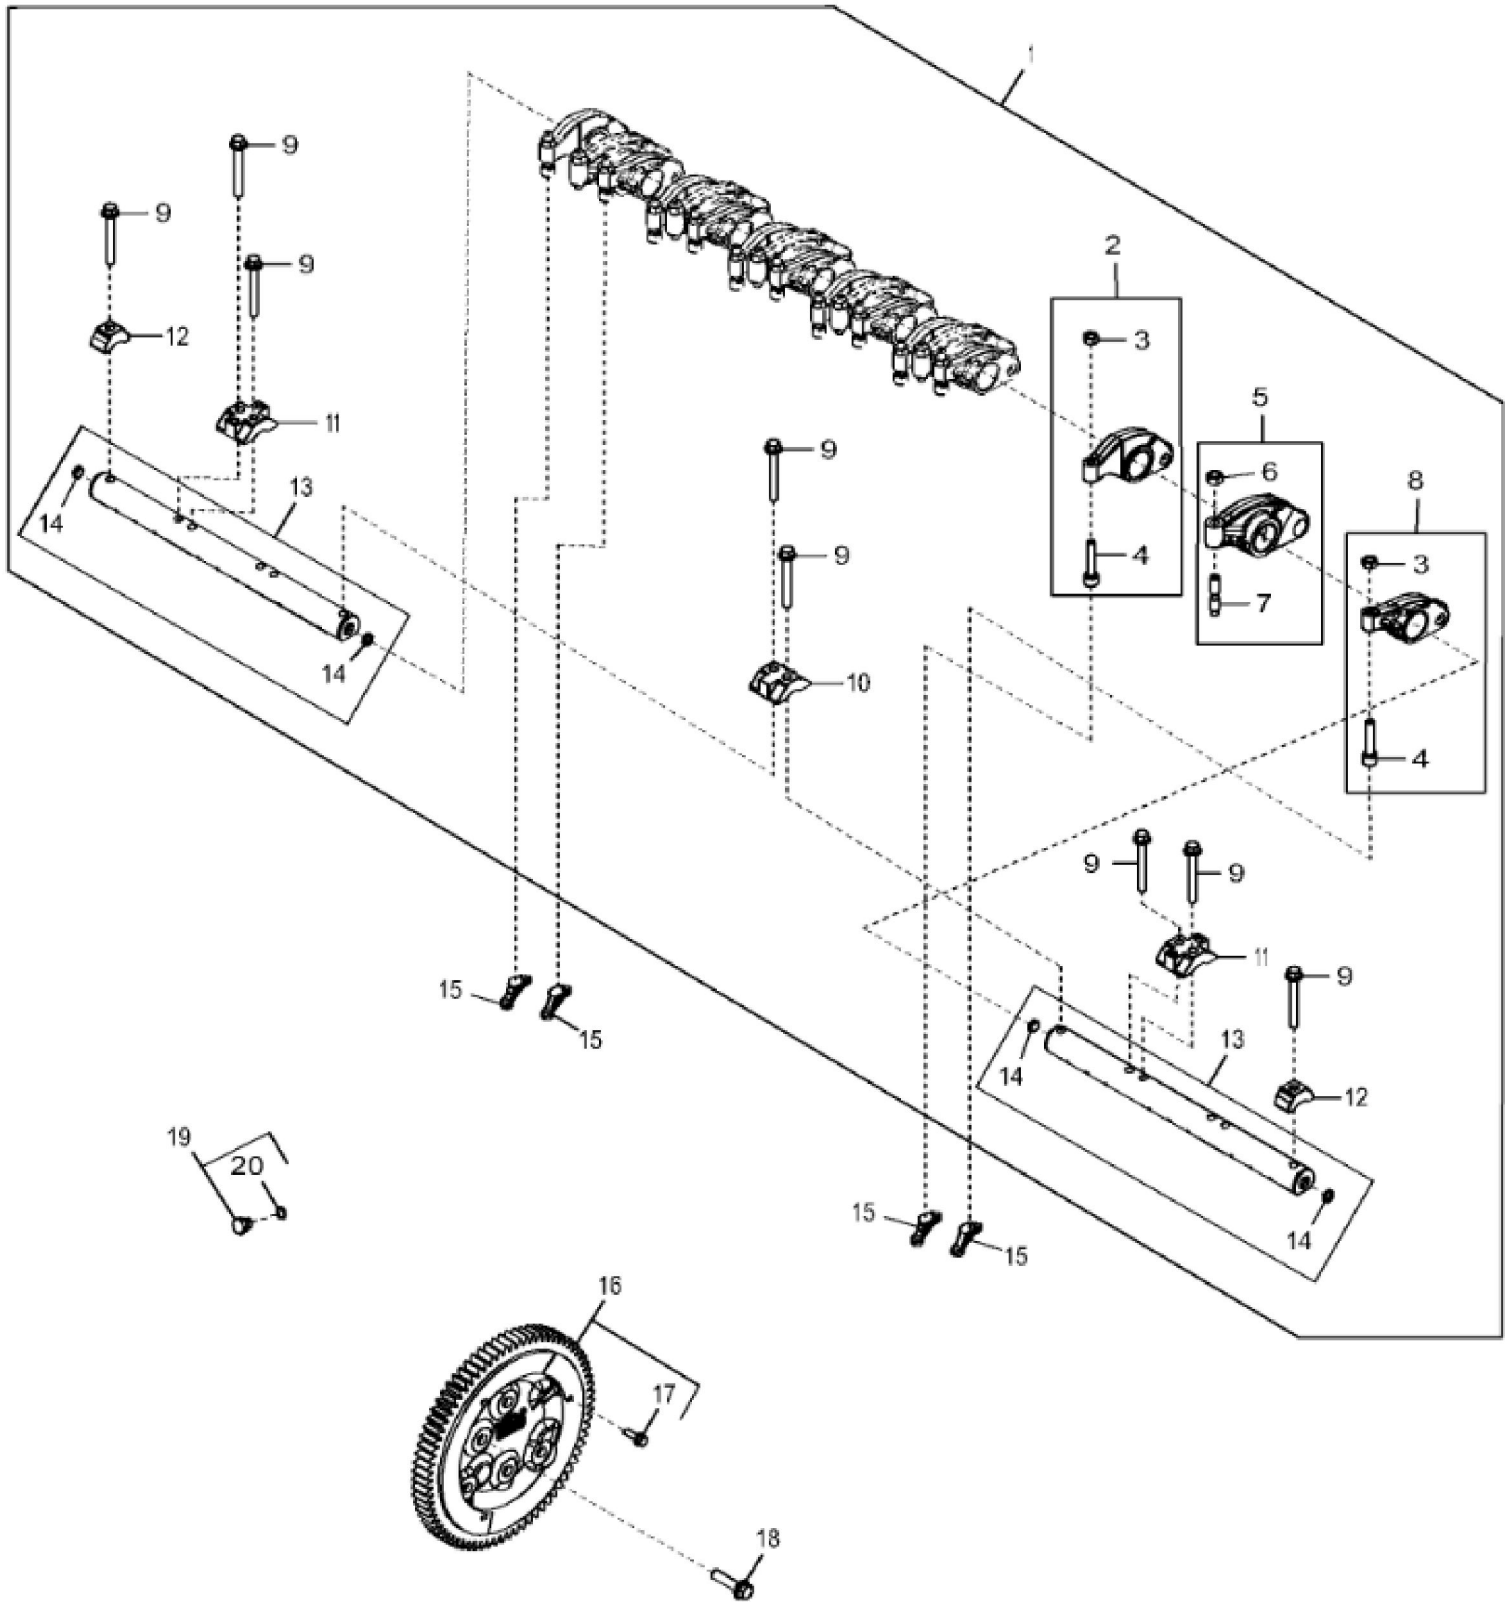

KEY	PART NO.	PART NAME	QTY	REMARKS
1	.....	CYLINDER LINER	6	MARKED R534711; ORDER RE559263
1	RE559263	PISTON-LINER KIT	1	
2	R116466	PLUG	1	
3	RE547712	O-RING KIT	6	
4	.....	CYLINDER BLOCK	1	MARKED R528160; ORDER RE560917
4	RE560917	SHORT BLOCK ASSEMBLY	1	
5	R518573	BEARING CAP	1	
6	R529786	CAP SCREW	14	
7	R518501	BEARING CAP	6	
8	R524857	PLUG	2	
9	T21937	PLUG	2	
10	R539554	PLUG	1	SUB FOR R529706
11	AT107509	PLUG	1	
12	RE46684	FITTING PLUG	2	
13	51M7041	O-RING	1	11.300 X 2.200 mm
14	R502753	PLUG	1	
15	15H686	PIPE PLUG	1	1", USE WITH RE560917
16	RE539116	FITTING	1	
17	51M7047	O-RING	1	23.600 X 2.900 mm
18	R535114	SHIM	6	

KEY	PART NO.	PART NAME	QTY	REMARKS	
1	RE530786	BEARING KIT	1	KIT; R517069 AND R517070; SUB FOR RE63905	
2	RE530885	WASHER KIT	1		
3	RE530785	BEARING KIT	6	KIT; R517065 AND R517068; SUB FOR RE63903	
4	RE539339	CRANKSHAFT	1	MARKED R519559	
4	SE502681	CRANKSHAFT REMAN	1	(With Bearings) REMAN FOR RE539339	
5	34M7129	SPRING PIN	1	3 X 16 mm	
6	R528501	WHEEL	1		
7	R529684	GEAR	1	Z = 33	
8	26M4224	SHAFT KEY	1	4 X 16 mm, SUB FOR R73866	

**Thank you so much for reading**

John Deere > Agriculture > TRACTOR > 9460R - TRACTOR > 9460R Tractor (S.N. 000101 - 014999)(Worldwide Edition) > 20 ENGINE 6135RW401-RE537466 > ST245950 - 4807 CONNECTING RODS AND PISTONS

KEY	PART NO.	PART NAME	QTY	REMARKS
1	RE548110	PISTON RING KIT	6	
2	.....	PISTON	6	MARKED RE544914; ORDER RE559263
2	RE559263	PISTON-LINER KIT	6	(Not Illustrated)
3	DZ101960	PISTON PIN	6	
4	40M7201	SNAP RING	12	
5	RE562584	BEARING KIT	6	SUB FOR RE530787
6	RE549596	CONNECTING ROD	6	SUB FOR APPL RE535966
6	RM100065	CONNECTING ROD REMAN	1	REMAN FOR RE549596
7	R501380	CAP SCREW	2	
8	RE530324	SELF-LOCKING SCREW	6	
9	RE529378	NOZZLE	6	