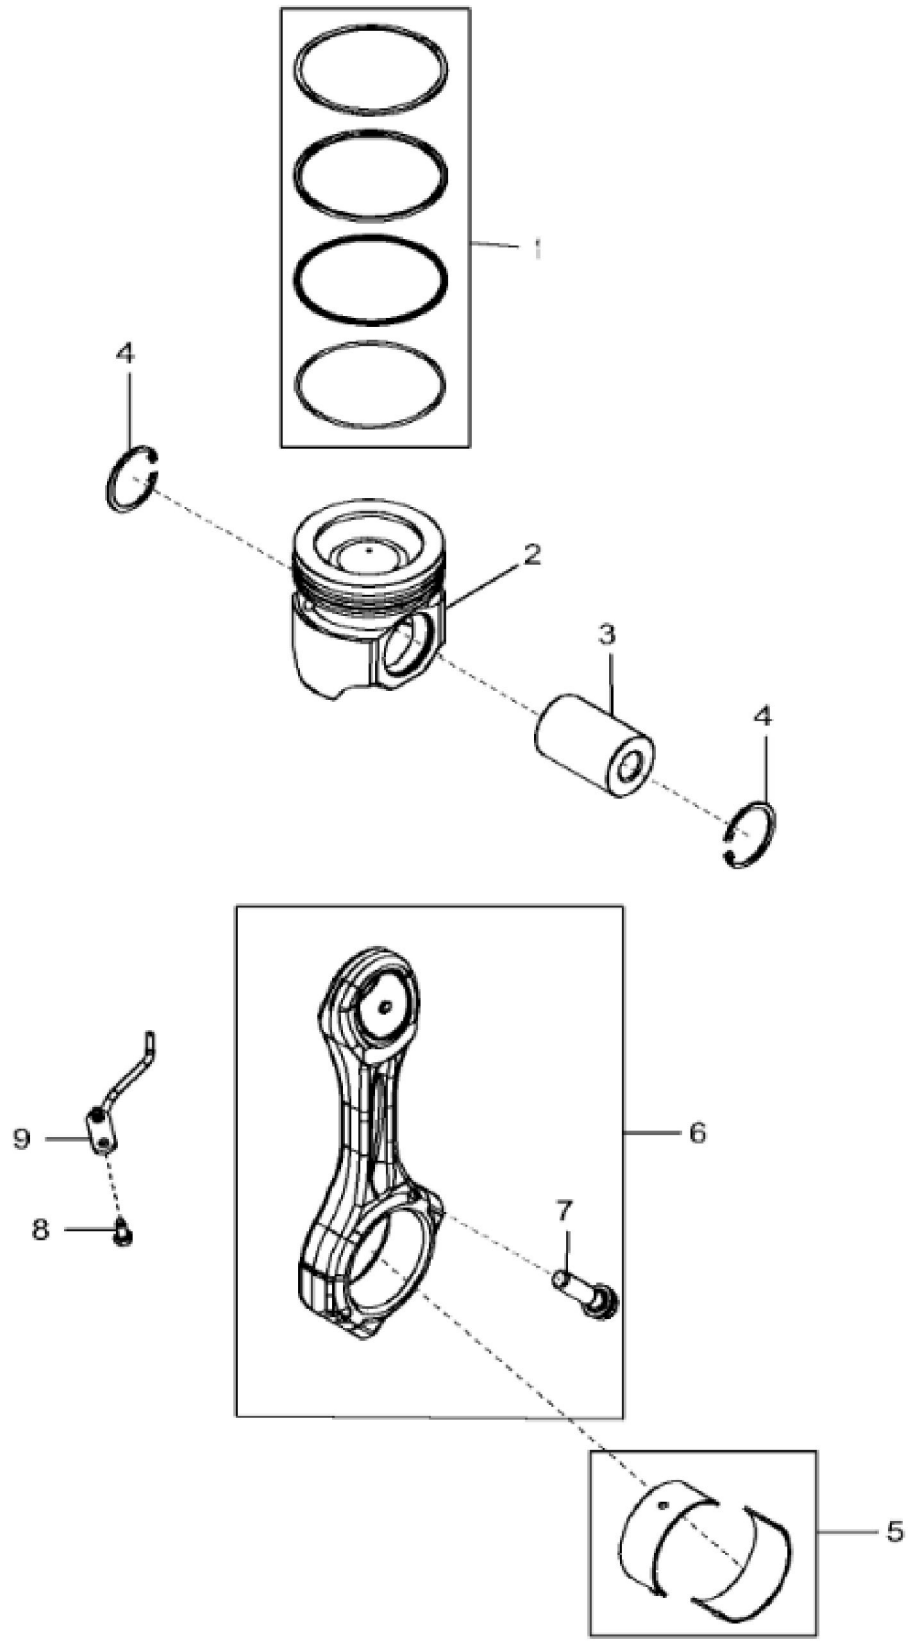

KEY	PART NO.	PART NAME	QTY	REMARKS
1	.....	CYLINDER LINER	6	MARKED R534711; ORDER RE559263
1	RE559263	PISTON-LINER KIT	1	
2	R116466	PLUG	1	
3	RE547712	O-RING KIT	6	
4	.....	CYLINDER BLOCK	1	MARKED R528160; ORDER RE560917
4	RE560917	SHORT BLOCK ASSEMBLY	1	
5	R518573	BEARING CAP	1	
6	R529786	CAP SCREW	14	
7	R518501	BEARING CAP	6	
8	R524857	PLUG	2	
9	T21937	PLUG	2	
10	R539554	PLUG	1	SUB FOR R529706
11	AT107509	PLUG	1	
12	RE46684	FITTING PLUG	2	
13	51M7041	O-RING	1	11.300 X 2.200 mm
14	R502753	PLUG	1	
15	15H686	PIPE PLUG	1	1", USE WITH RE560917
16	RE539116	FITTING	1	
17	51M7047	O-RING	1	23.600 X 2.900 mm
18	R535114	SHIM	6	

KEY	PART NO.	PART NAME	QTY	REMARKS	
1	RE530786	BEARING KIT	1	KIT; R517069 AND R517070; SUB FOR RE63905	
2	RE530885	WASHER KIT	1		
3	RE530785	BEARING KIT	6	KIT; R517065 AND R517068; SUB FOR RE63903	
4	RE539339	CRANKSHAFT	1	MARKED R519559	
4	SE502681	CRANKSHAFT REMAN	1	(With Bearings) REMAN FOR RE539339	
5	34M7129	SPRING PIN	1	3 X 16 mm	
6	R528501	WHEEL	1		
7	R529684	GEAR	1	Z = 33	
8	26M4224	SHAFT KEY	1	4 X 16 mm, SUB FOR R73866	

KEY	PART NO.	PART NAME	QTY	REMARKS
1	RE548110	PISTON RING KIT	6	
2	.....	PISTON	6	MARKED RE544914; ORDER RE559263
2	RE559263	PISTON-LINER KIT	6	(Not Illustrated)
3	DZ101960	PISTON PIN	6	
4	40M7201	SNAP RING	12	
5	RE562584	BEARING KIT	6	SUB FOR RE530787
6	RE549596	CONNECTING ROD	6	SUB FOR APPL RE535966
6	RM100065	CONNECTING ROD REMAN	1	REMAN FOR RE549596
7	R501380	CAP SCREW	2	
8	RE530324	SELF-LOCKING SCREW	6	
9	RE529378	NOZZLE	6	