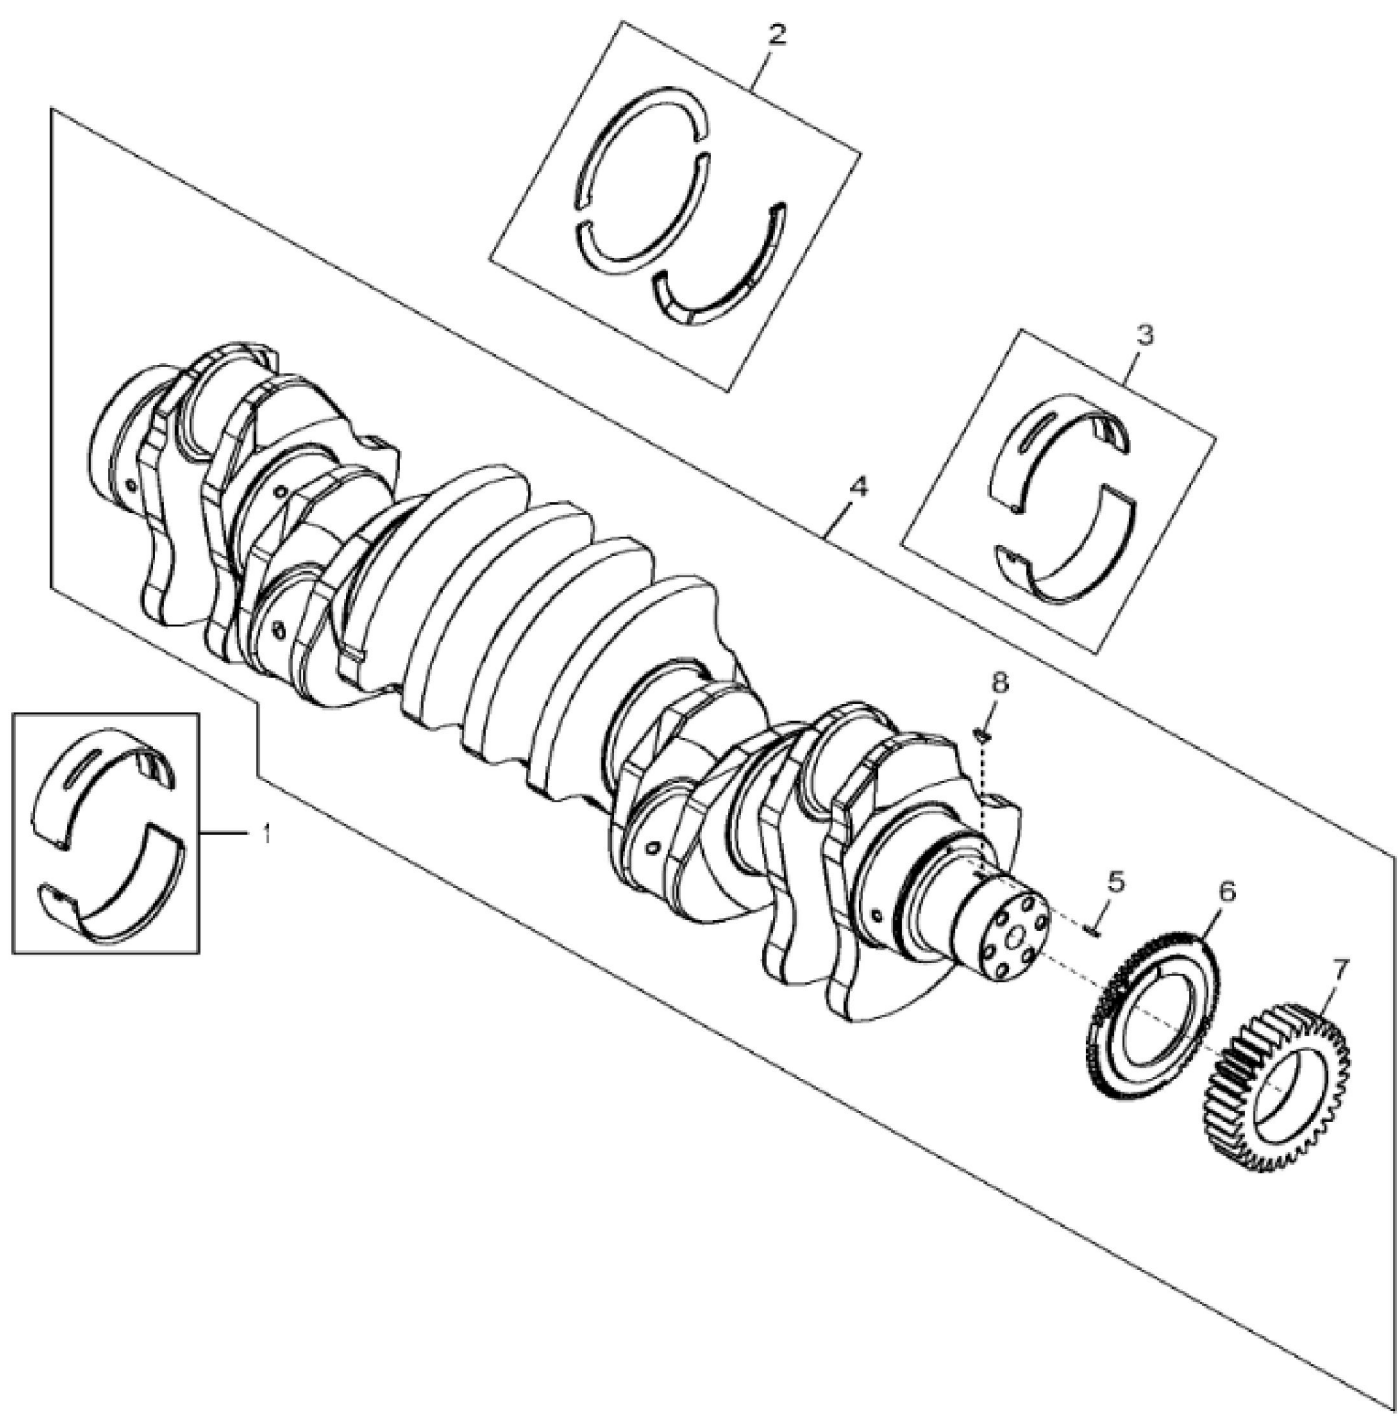

KEY	PART NO.	PART NAME	QTY	REMARKS
1	.....	CYLINDER LINER	6	MARKED R534711; ORDER RE559263
1	RE559263	PISTON-LINER KIT	1	
2	R116466	PLUG	1	
3	RE547712	O-RING KIT	6	
4	.....	CYLINDER BLOCK	1	MARKED R528160; ORDER RE560917
4	RE560917	SHORT BLOCK ASSEMBLY	1	
5	R518573	BEARING CAP	1	
6	R529786	CAP SCREW	14	
7	R518501	BEARING CAP	6	
8	R524857	PLUG	2	
9	T21937	PLUG	2	
10	R539554	PLUG	1	SUB FOR R529706
11	AT107509	PLUG	1	
12	RE46684	FITTING PLUG	2	
13	51M7041	O-RING	1	11.300 X 2.200 mm
14	R502753	PLUG	1	
15	15H686	PIPE PLUG	1	1", USE WITH RE560917
16	RE539116	FITTING	1	
17	51M7047	O-RING	1	23.600 X 2.900 mm
18	R535114	SHIM	6	

KEY	PART NO.	PART NAME	QTY	REMARKS	
1	RE530786	BEARING KIT	1	KIT; R517069 AND R517070; SUB FOR RE63905	
2	RE530885	WASHER KIT	1		
3	RE530785	BEARING KIT	6	KIT; R517065 AND R517068; SUB FOR RE63903	
4	RE539339	CRANKSHAFT	1	MARKED R519559	
4	SE502681	CRANKSHAFT REMAN	1	(With Bearings) REMAN FOR RE539339	
5	34M7129	SPRING PIN	1	3 X 16 mm	
6	R528501	WHEEL	1		
7	R529684	GEAR	1	Z = 33	
8	26M4224	SHAFT KEY	1	4 X 16 mm, SUB FOR R73866	

KEY	PART NO.	PART NAME	QTY	REMARKS
1	RE548110	PISTON RING KIT	6	
2	.....	PISTON	6	MARKED RE544914; ORDER RE559263
2	RE559263	PISTON-LINER KIT	6	(Not Illustrated)
3	DZ101960	PISTON PIN	6	
4	40M7201	SNAP RING	12	
5	RE562584	BEARING KIT	6	SUB FOR RE530787
6	RE549596	CONNECTING ROD	6	SUB FOR APPL RE535966
6	RM100065	CONNECTING ROD REMAN	1	REMAN FOR RE549596
7	R501380	CAP SCREW	2	
8	RE530324	SELF-LOCKING SCREW	6	
9	RE529378	NOZZLE	6	