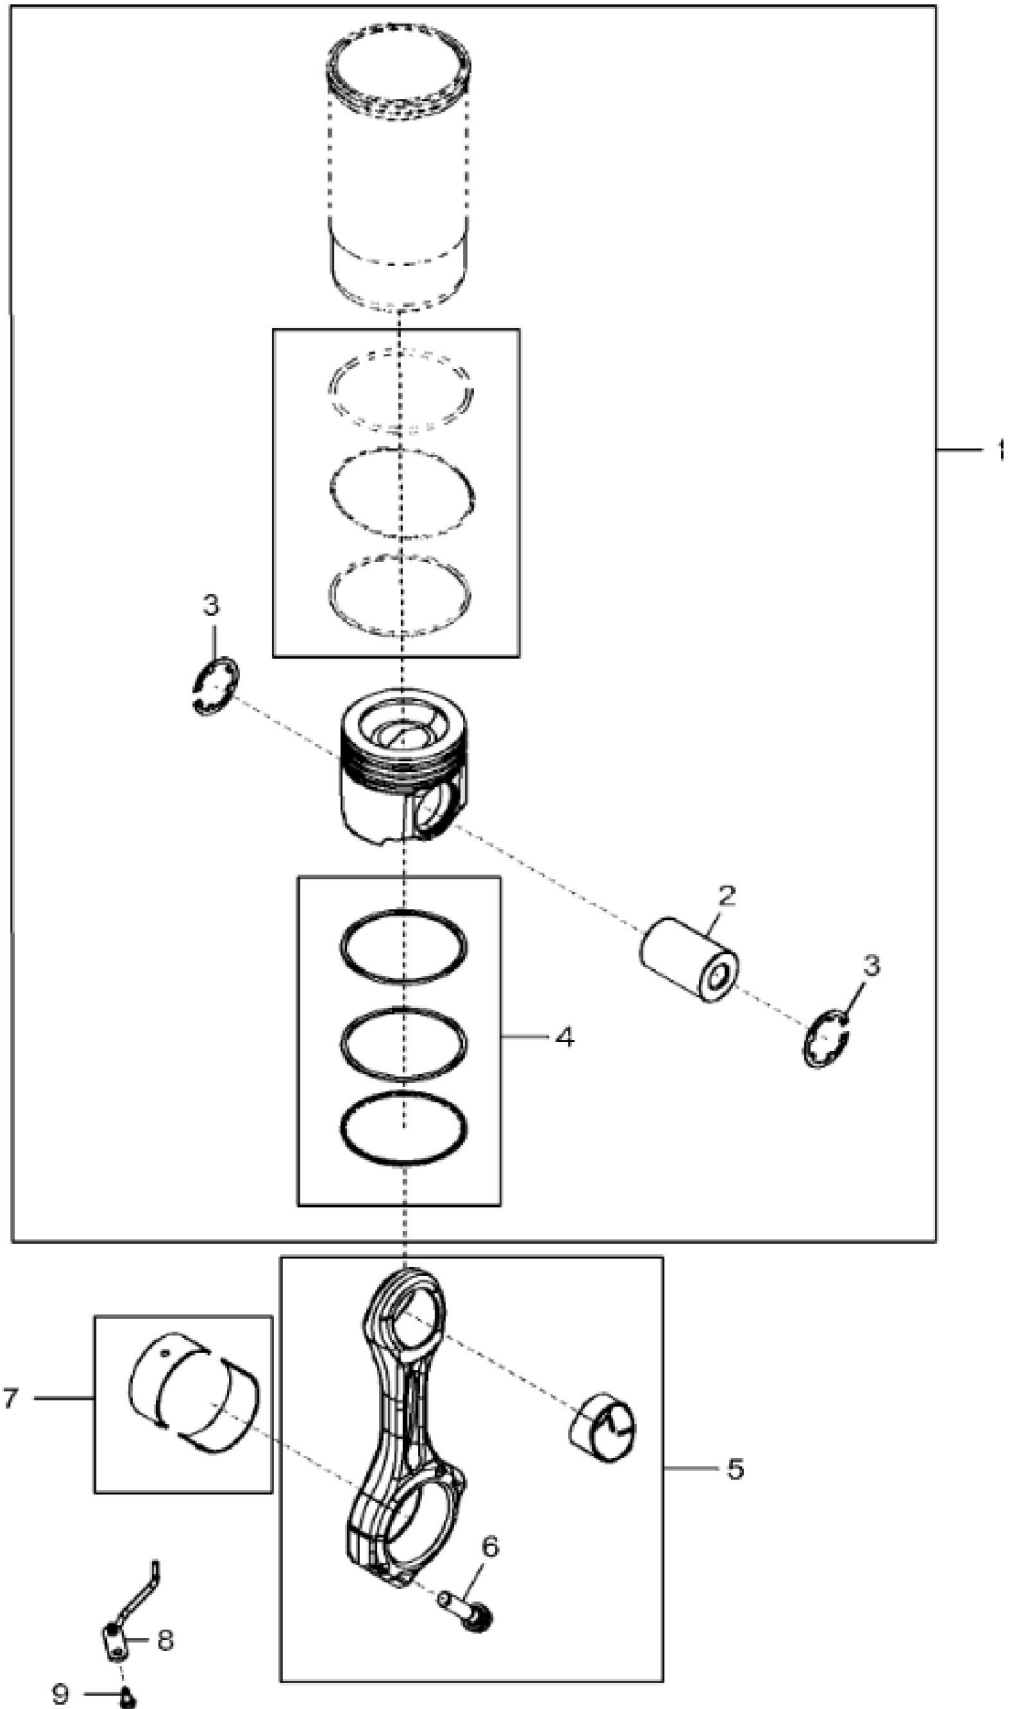

KEY	PART NO.	PART NAME	QTY	Engine Serial No.	REMARKS
1	CYLINDER LINER	1		ORDER RE530808
2	RE559262	PISTON-LINER KIT	1		SUB FOR RE530808
3	RE547712	O-RING KIT	6		
4	CYLINDER BLOCK	1	____-025930	ORDER RE536259; MARKED R524714; USE WITH RE530817 200 mm
4	CYLINDER BLOCK	1	025931-____	ORDER RE536259; MARKED R524714; USE WITH RE541424 225 mm
5	T21937	PLUG	2		
6	15H690	PIPE PLUG	1		3/4", SUB FOR RE501736
7	R502753	PLUG	2		
8	15H685	PIPE PLUG	2		1/4"
9	AT107509	PLUG	1		
10	R518501	BEARING CAP	6		(Main)
11	R518579	CAP SCREW	14		
12	R518573	BEARING CAP	1		(Thrust)
13	R116466	PLUG	1		
14	R535114	SHIM	6		

KEY	PART NO.	PART NAME	QTY	REMARKS	
1	RE530786	BEARING KIT	1	MARKED R517069 AND R517070	
2	RE530885	WASHER KIT	1	MARKED R520586	
3	RE530785	BEARING KIT	6	MARKED R517068 AND R517065	
4	RE522871	CRANKSHAFT	1		
4	SE501664	CRANKSHAFT REMAN	1	REMAN FOR RE522871	
5	26M4224	SHAFT KEY	1	4 X 16 mm	
6	34M7129	SPRING PIN	1	3 X 16 mm	
7	R122377	WHEEL SPEED SENSOR	1		
8	R529684	GEAR	1		

Thank you so much for reading

KEY	PART NO.	PART NAME	QTY	REMARKS	
1	RE559262	PISTON-LINER KIT	6	PISTON MARKED R517128; SUB FOR RE530808	
2	DZ101960	PISTON PIN	6	SUB FOR R517149	
3	40M7313	SNAP RING	12		
4	RE530474	PISTON RING KIT	1		
5	RE535966	CONNECTING ROD	6	SUB FOR RE518803	
5	SE502276	CONNECTING ROD REMAN	AR	REMAN FOR RE535966	
6	R501380	CAP SCREW	2		
7	RE562584	BEARING KIT	6	KIT; R517067 AND R534189	
7	RE531768	BEARING KIT	6	0.25 mm; US, KIT; R524610 AND R524613	
7	RE531769	BEARING KIT	6	0.50 mm; US, KIT; R524611 AND R524614	
8	RE529378	NOZZLE	6	SUB FOR RE519326	
9	RE530324	SELF-LOCKING SCREW	6	SUB FOR RE522608	