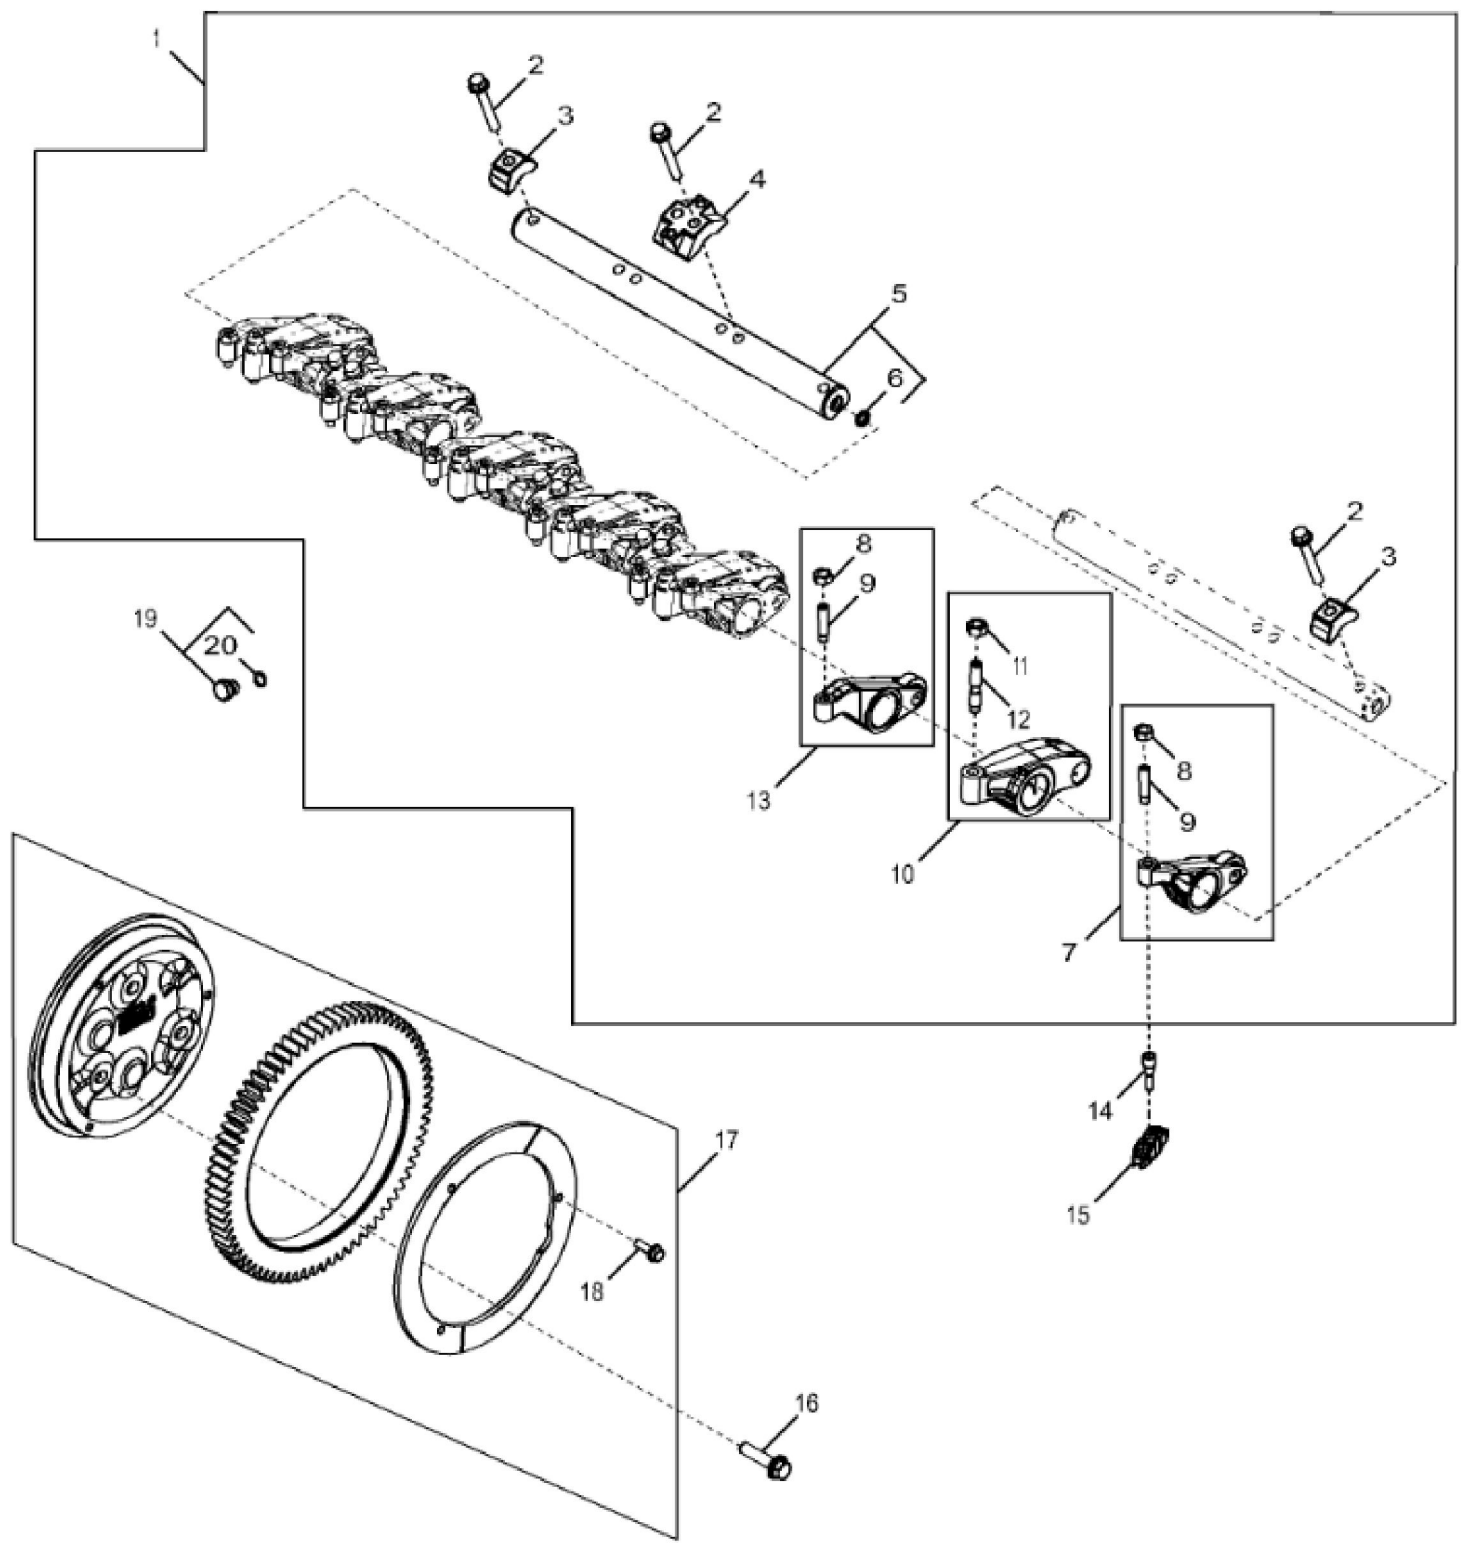

KEY	PART NO.	PART NAME	QTY	Engine Serial No.	REMARKS
1	CYLINDER LINER	1		ORDER RE530808
2	RE559262	PISTON-LINER KIT	1		SUB FOR RE530808
3	RE547712	O-RING KIT	6		
4	CYLINDER BLOCK	1	____-025930	ORDER RE536259; MARKED R524714; USE WITH RE530817 200 mm
4	CYLINDER BLOCK	1	025931-____	ORDER RE536259; MARKED R524714; USE WITH RE541424 225 mm
5	T21937	PLUG	2		
6	15H690	PIPE PLUG	1		3/4", SUB FOR RE501736
7	R502753	PLUG	2		
8	15H685	PIPE PLUG	2		1/4"
9	AT107509	PLUG	1		
10	R518501	BEARING CAP	6		(Main)
11	R518579	CAP SCREW	14		
12	R518573	BEARING CAP	1		(Thrust)
13	R116466	PLUG	1		
14	R535114	SHIM	6		

KEY	PART NO.	PART NAME	QTY	REMARKS	
1	RE530786	BEARING KIT	1	MARKED R517069 AND R517070	
2	RE530885	WASHER KIT	1	MARKED R520586	
3	RE530785	BEARING KIT	6	MARKED R517068 AND R517065	
4	RE522871	CRANKSHAFT	1		
4	SE501664	CRANKSHAFT REMAN	1	REMAN FOR RE522871	
5	26M4224	SHAFT KEY	1	4 X 16 mm	
6	34M7129	SPRING PIN	1	3 X 16 mm	
7	R122377	WHEEL SPEED SENSOR	1		
8	R529684	GEAR	1		

Thank you so much for reading

KEY	PART NO.	PART NAME	QTY	REMARKS	
1	RE559262	PISTON-LINER KIT	6	PISTON MARKED R517128; SUB FOR RE530808	
2	DZ101960	PISTON PIN	6	SUB FOR R517149	
3	40M7313	SNAP RING	12		
4	RE530474	PISTON RING KIT	1		
5	RE535966	CONNECTING ROD	6	SUB FOR RE518803	
5	SE502276	CONNECTING ROD REMAN	AR	REMAN FOR RE535966	
6	R501380	CAP SCREW	2		
7	RE562584	BEARING KIT	6	KIT; R517067 AND R534189	
7	RE531768	BEARING KIT	6	0.25 mm; US, KIT; R524610 AND R524613	
7	RE531769	BEARING KIT	6	0.50 mm; US, KIT; R524611 AND R524614	
8	RE529378	NOZZLE	6	SUB FOR RE519326	
9	RE530324	SELF-LOCKING SCREW	6	SUB FOR RE522608	