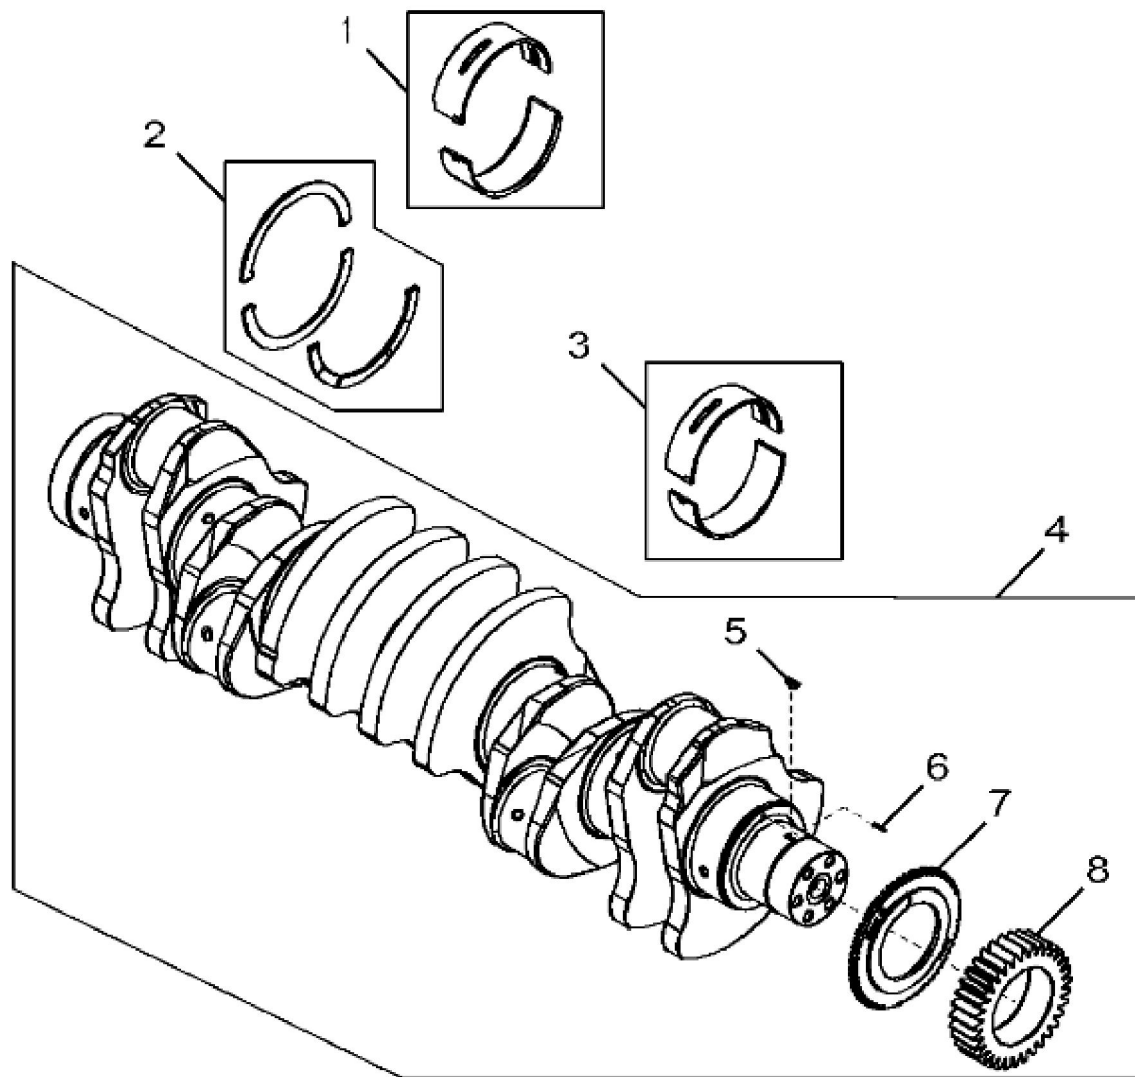

KEY	PART NO.	PART NAME	QTY	REMARKS
1	.....	CYLINDER LINER	1	ORDER RE530808
2	RE559262	PISTON-LINER KIT	1	SUB FOR RE530808
3	RE547712	O-RING KIT	6	
4	.....	CYLINDER BLOCK	1	ORDER RE536259; MARKED R524714; USE WITH RE530817 200 mm
4	.....	CYLINDER BLOCK	1	ORDER RE536259; MARKED R524714; USE WITH RE541424 225 mm
5	T21937	PLUG	2	
6	15H690	PIPE PLUG	1	3/4", SUB FOR RE501736
7	R502753	PLUG	2	
8	15H685	PIPE PLUG	2	1/4"
9	AT107509	PLUG	1	
10	R518501	BEARING CAP	6	(Main)
11	R518579	CAP SCREW	14	
12	R518573	BEARING CAP	1	(Thrust)
13	R116466	PLUG	1	
14	R535114	SHIM	6	

4702\_RE524029\_PCD

KEY	PART NO.	PART NAME	QTY	REMARKS	
1	RE530786	BEARING KIT	1	MARKED R517069 AND R517070	
2	RE530885	WASHER KIT	1	MARKED R520586	
3	RE530785	BEARING KIT	6	MARKED R517068 AND R517065	
4	RE522871	CRANKSHAFT	1		
4	SE501664	CRANKSHAFT REMAN	1	REMAN FOR RE522871	
5	26M4224	SHAFT KEY	1	4 X 16 mm	
6	34M7129	SPRING PIN	1	3 X 16 mm	
7	R122377	WHEEL SPEED SENSOR	1		
8	R529684	GEAR	1		

**Thank you so much for reading**

KEY	PART NO.	PART NAME	QTY	REMARKS	
1	RE559262	PISTON-LINER KIT	6	PISTON MARKED R517128; SUB FOR RE530808	
2	DZ101960	PISTON PIN	6	SUB FOR R517149	
3	40M7313	SNAP RING	12		
4	RE530474	PISTON RING KIT	1		
5	RE535966	CONNECTING ROD	6	SUB FOR RE518803	
5	SE502276	CONNECTING ROD REMAN	AR	REMAN FOR RE535966	
6	R501380	CAP SCREW	2		
7	RE562584	BEARING KIT	6	KIT; R517067 AND R534189	
7	RE531768	BEARING KIT	6	0.25 mm; US, KIT; R524610 AND R524613	
7	RE531769	BEARING KIT	6	0.50 mm; US, KIT; R524611 AND R524614	
8	RE529378	NOZZLE	6	SUB FOR RE519326	
9	RE530324	SELF-LOCKING SCREW	6	SUB FOR RE522608	