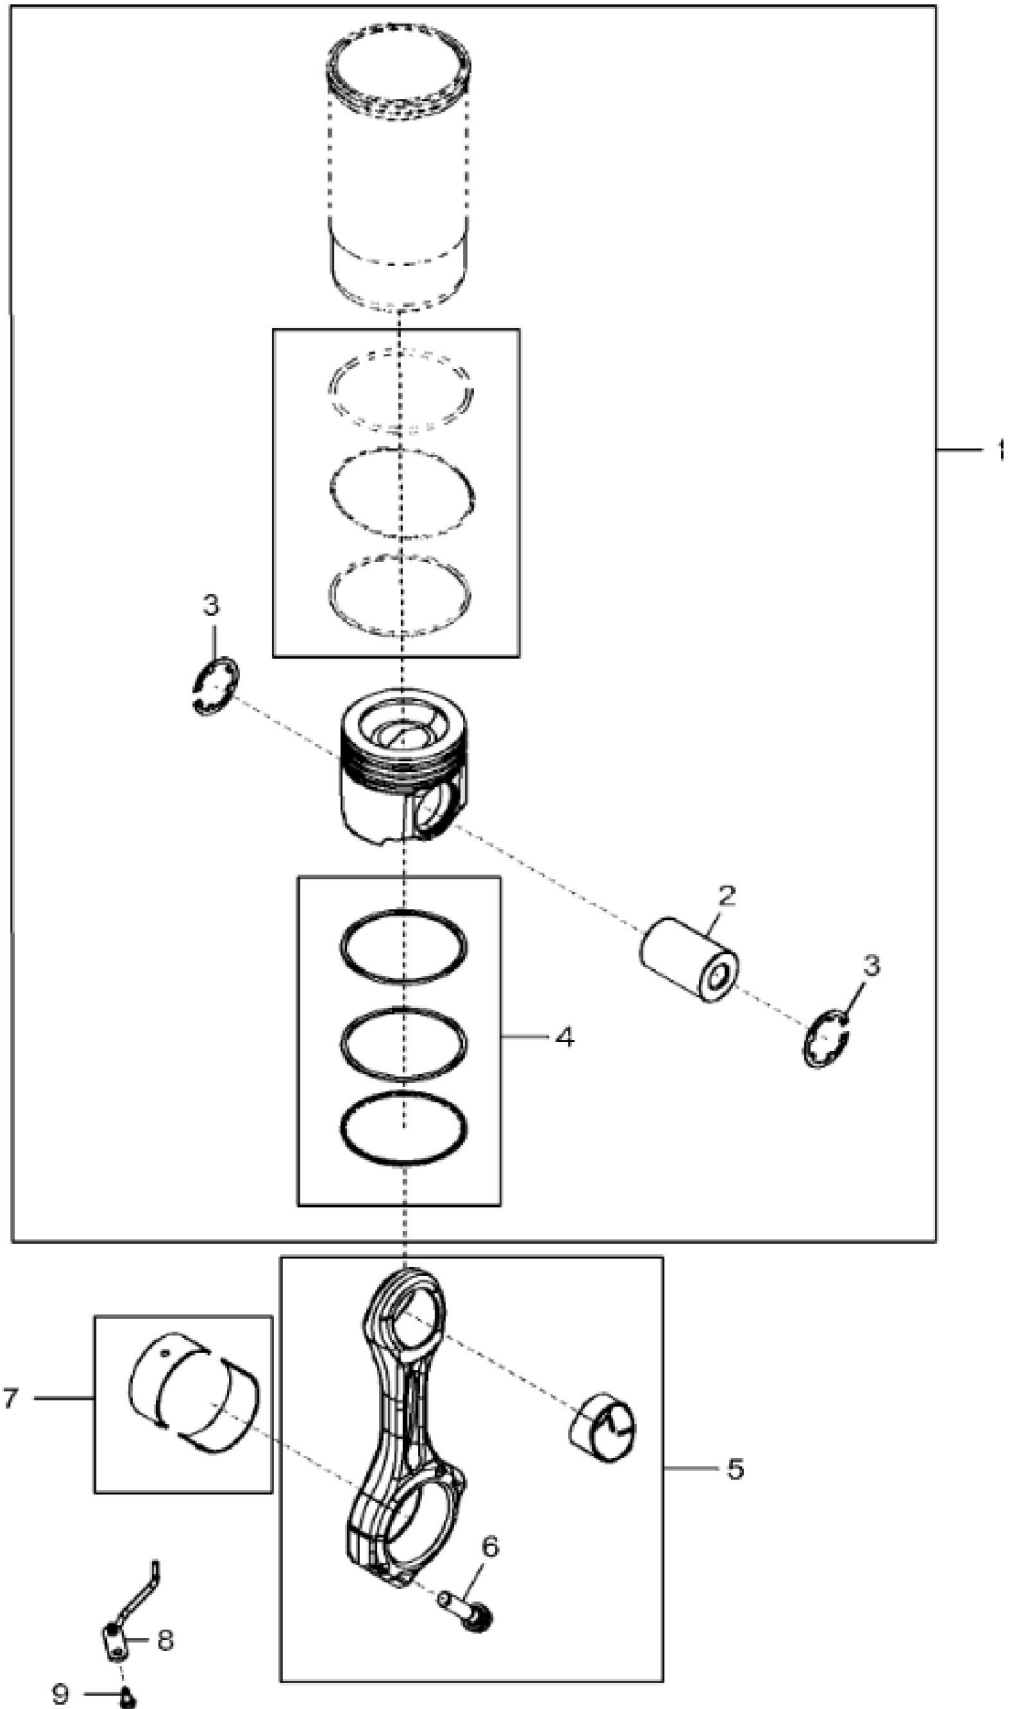

KEY	PART NO.	PART NAME	QTY	REMARKS
1	.....	CYLINDER LINER	1	ORDER RE530808
2	RE559262	PISTON-LINER KIT	1	SUB FOR RE530808
3	RE547712	O-RING KIT	6	
4	.....	CYLINDER BLOCK	1	ORDER RE536259; MARKED R524714; USE WITH RE530817 200 mm
4	.....	CYLINDER BLOCK	1	ORDER RE536259; MARKED R524714; USE WITH RE541424 225 mm
5	T21937	PLUG	2	
6	15H690	PIPE PLUG	1	3/4", SUB FOR RE501736
7	R502753	PLUG	2	
8	15H685	PIPE PLUG	2	1/4"
9	AT107509	PLUG	1	
10	R518501	BEARING CAP	6	(Main)
11	R518579	CAP SCREW	14	
12	R518573	BEARING CAP	1	(Thrust)
13	R116466	PLUG	1	
14	R535114	SHIM	6	

4702\_RE524029\_PCD

KEY	PART NO.	PART NAME	QTY	REMARKS	
1	RE530786	BEARING KIT	1	MARKED R517069 AND R517070	
2	RE530885	WASHER KIT	1	MARKED R520586	
3	RE530785	BEARING KIT	6	MARKED R517068 AND R517065	
4	RE522871	CRANKSHAFT	1		
4	SE501664	CRANKSHAFT REMAN	1	REMAN FOR RE522871	
5	26M4224	SHAFT KEY	1	4 X 16 mm	
6	34M7129	SPRING PIN	1	3 X 16 mm	
7	R122377	WHEEL SPEED SENSOR	1		
8	R529684	GEAR	1		

**Thank you so much for reading**

KEY	PART NO.	PART NAME	QTY	REMARKS	
1	RE559262	PISTON-LINER KIT	6	PISTON MARKED R517128; SUB FOR RE530808	
2	DZ101960	PISTON PIN	6	SUB FOR R517149	
3	40M7313	SNAP RING	12		
4	RE530474	PISTON RING KIT	1		
5	RE535966	CONNECTING ROD	6	SUB FOR RE518803	
5	SE502276	CONNECTING ROD REMAN	AR	REMAN FOR RE535966	
6	R501380	CAP SCREW	2		
7	RE562584	BEARING KIT	6	KIT; R517067 AND R534189	
7	RE531768	BEARING KIT	6	0.25 mm; US, KIT; R524610 AND R524613	
7	RE531769	BEARING KIT	6	0.50 mm; US, KIT; R524611 AND R524614	
8	RE529378	NOZZLE	6	SUB FOR RE519326	
9	RE530324	SELF-LOCKING SCREW	6	SUB FOR RE522608	