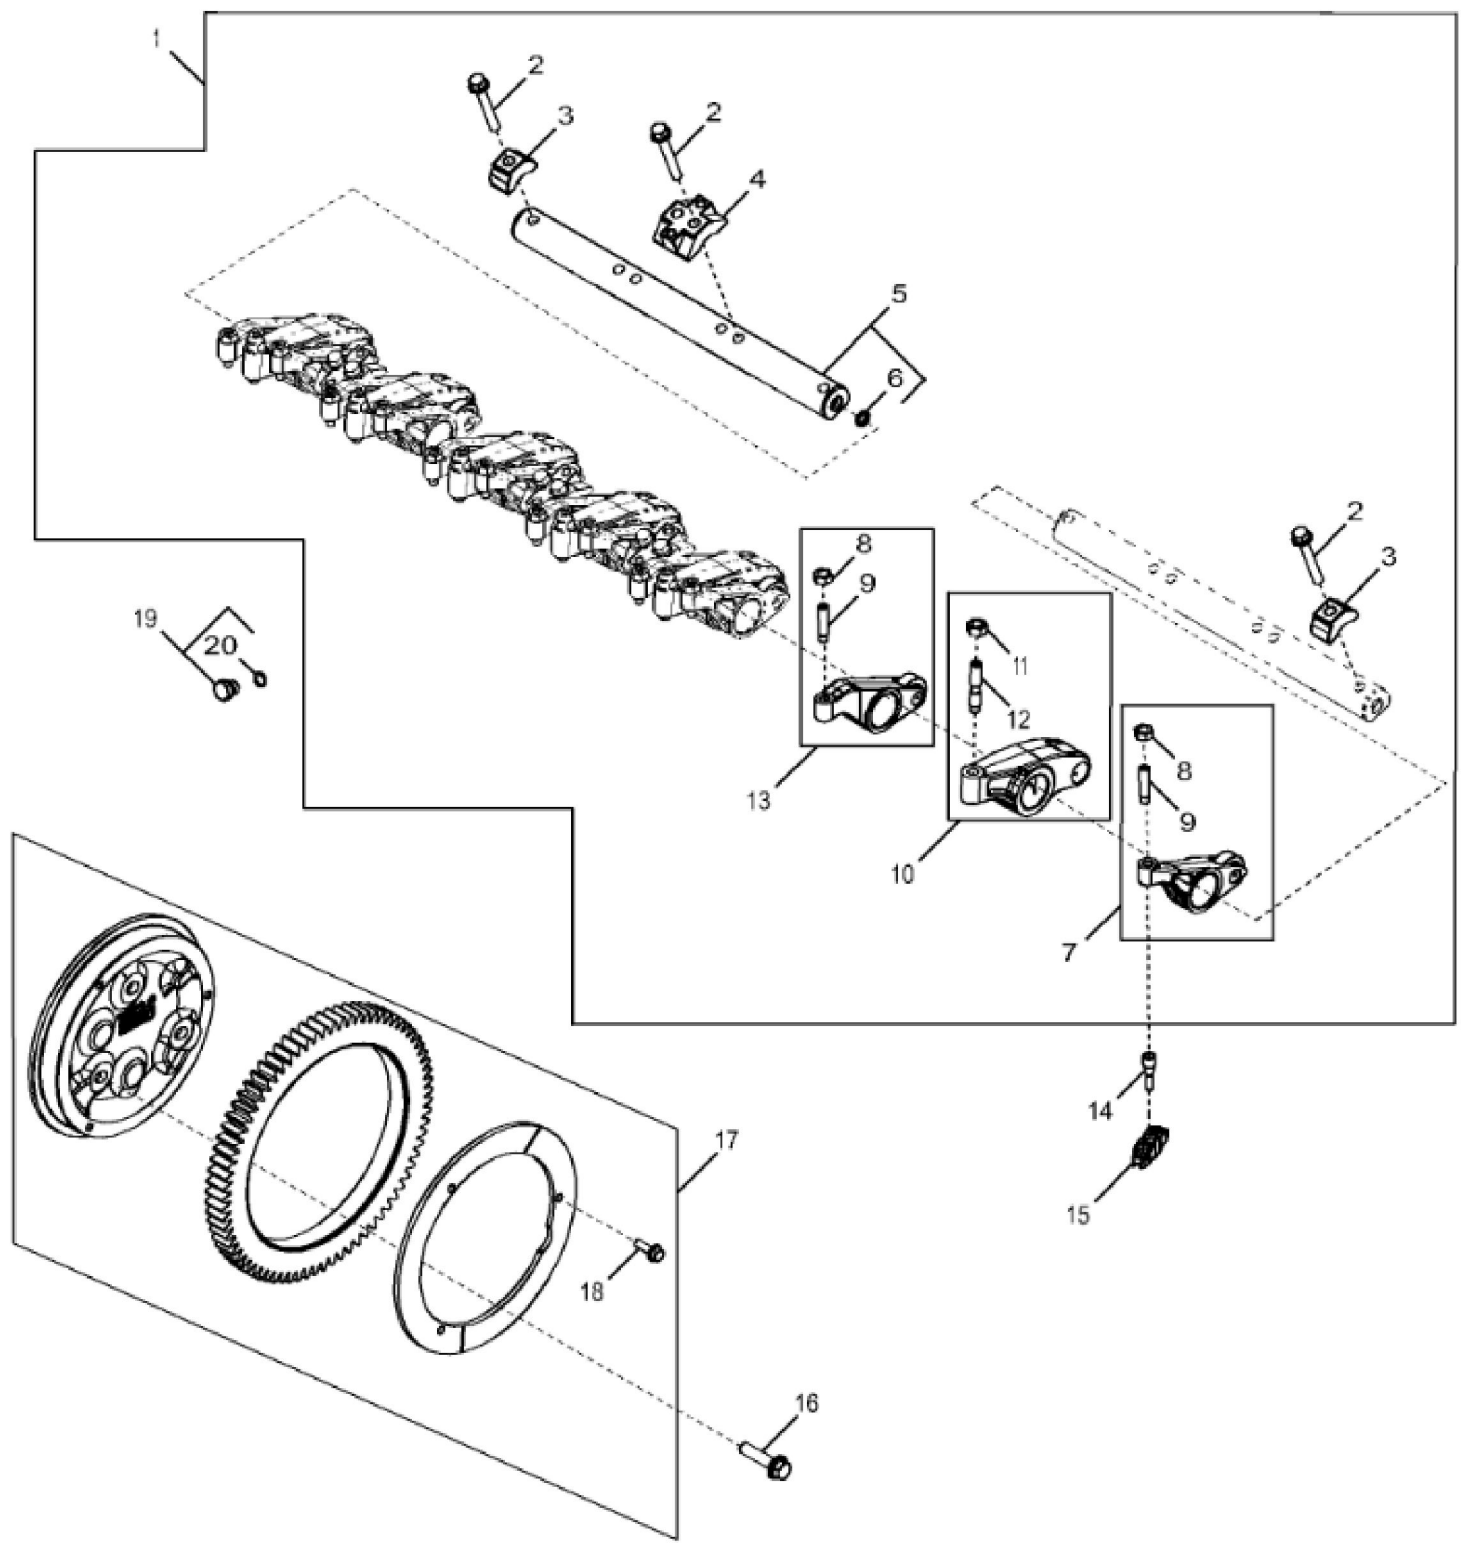

KEY	PART NO.	PART NAME	QTY	REMARKS
1	.....	CYLINDER LINER	1	ORDER RE530808
2	RE559262	PISTON-LINER KIT	1	SUB FOR RE530808
3	RE547712	O-RING KIT	6	
4	.....	CYLINDER BLOCK	1	ORDER RE536259; MARKED R524714; USE WITH RE530817 200 mm
4	.....	CYLINDER BLOCK	1	ORDER RE536259; MARKED R524714; USE WITH RE541424 225 mm
5	T21937	PLUG	2	
6	15H690	PIPE PLUG	1	3/4", SUB FOR RE501736
7	R502753	PLUG	2	
8	15H685	PIPE PLUG	2	1/4"
9	AT107509	PLUG	1	
10	R518501	BEARING CAP	6	(Main)
11	R518579	CAP SCREW	14	
12	R518573	BEARING CAP	1	(Thrust)
13	R116466	PLUG	1	
14	R535114	SHIM	6	

4702\_RE524029\_PCD

KEY	PART NO.	PART NAME	QTY	REMARKS	
1	RE530786	BEARING KIT	1	MARKED R517069 AND R517070	
2	RE530885	WASHER KIT	1	MARKED R520586	
3	RE530785	BEARING KIT	6	MARKED R517068 AND R517065	
4	RE522871	CRANKSHAFT	1		
4	SE501664	CRANKSHAFT REMAN	1	REMAN FOR RE522871	
5	26M4224	SHAFT KEY	1	4 X 16 mm	
6	34M7129	SPRING PIN	1	3 X 16 mm	
7	R122377	WHEEL SPEED SENSOR	1		
8	R529684	GEAR	1		

**Thank you so much for reading**

KEY	PART NO.	PART NAME	QTY	REMARKS	
1	RE559262	PISTON-LINER KIT	6	PISTON MARKED R517128; SUB FOR RE530808	
2	DZ101960	PISTON PIN	6	SUB FOR R517149	
3	40M7313	SNAP RING	12		
4	RE530474	PISTON RING KIT	1		
5	RE535966	CONNECTING ROD	6	SUB FOR RE518803	
5	SE502276	CONNECTING ROD REMAN	AR	REMAN FOR RE535966	
6	R501380	CAP SCREW	2		
7	RE562584	BEARING KIT	6	KIT; R517067 AND R534189	
7	RE531768	BEARING KIT	6	0.25 mm; US, KIT; R524610 AND R524613	
7	RE531769	BEARING KIT	6	0.50 mm; US, KIT; R524611 AND R524614	
8	RE529378	NOZZLE	6	SUB FOR RE519326	
9	RE530324	SELF-LOCKING SCREW	6	SUB FOR RE522608	