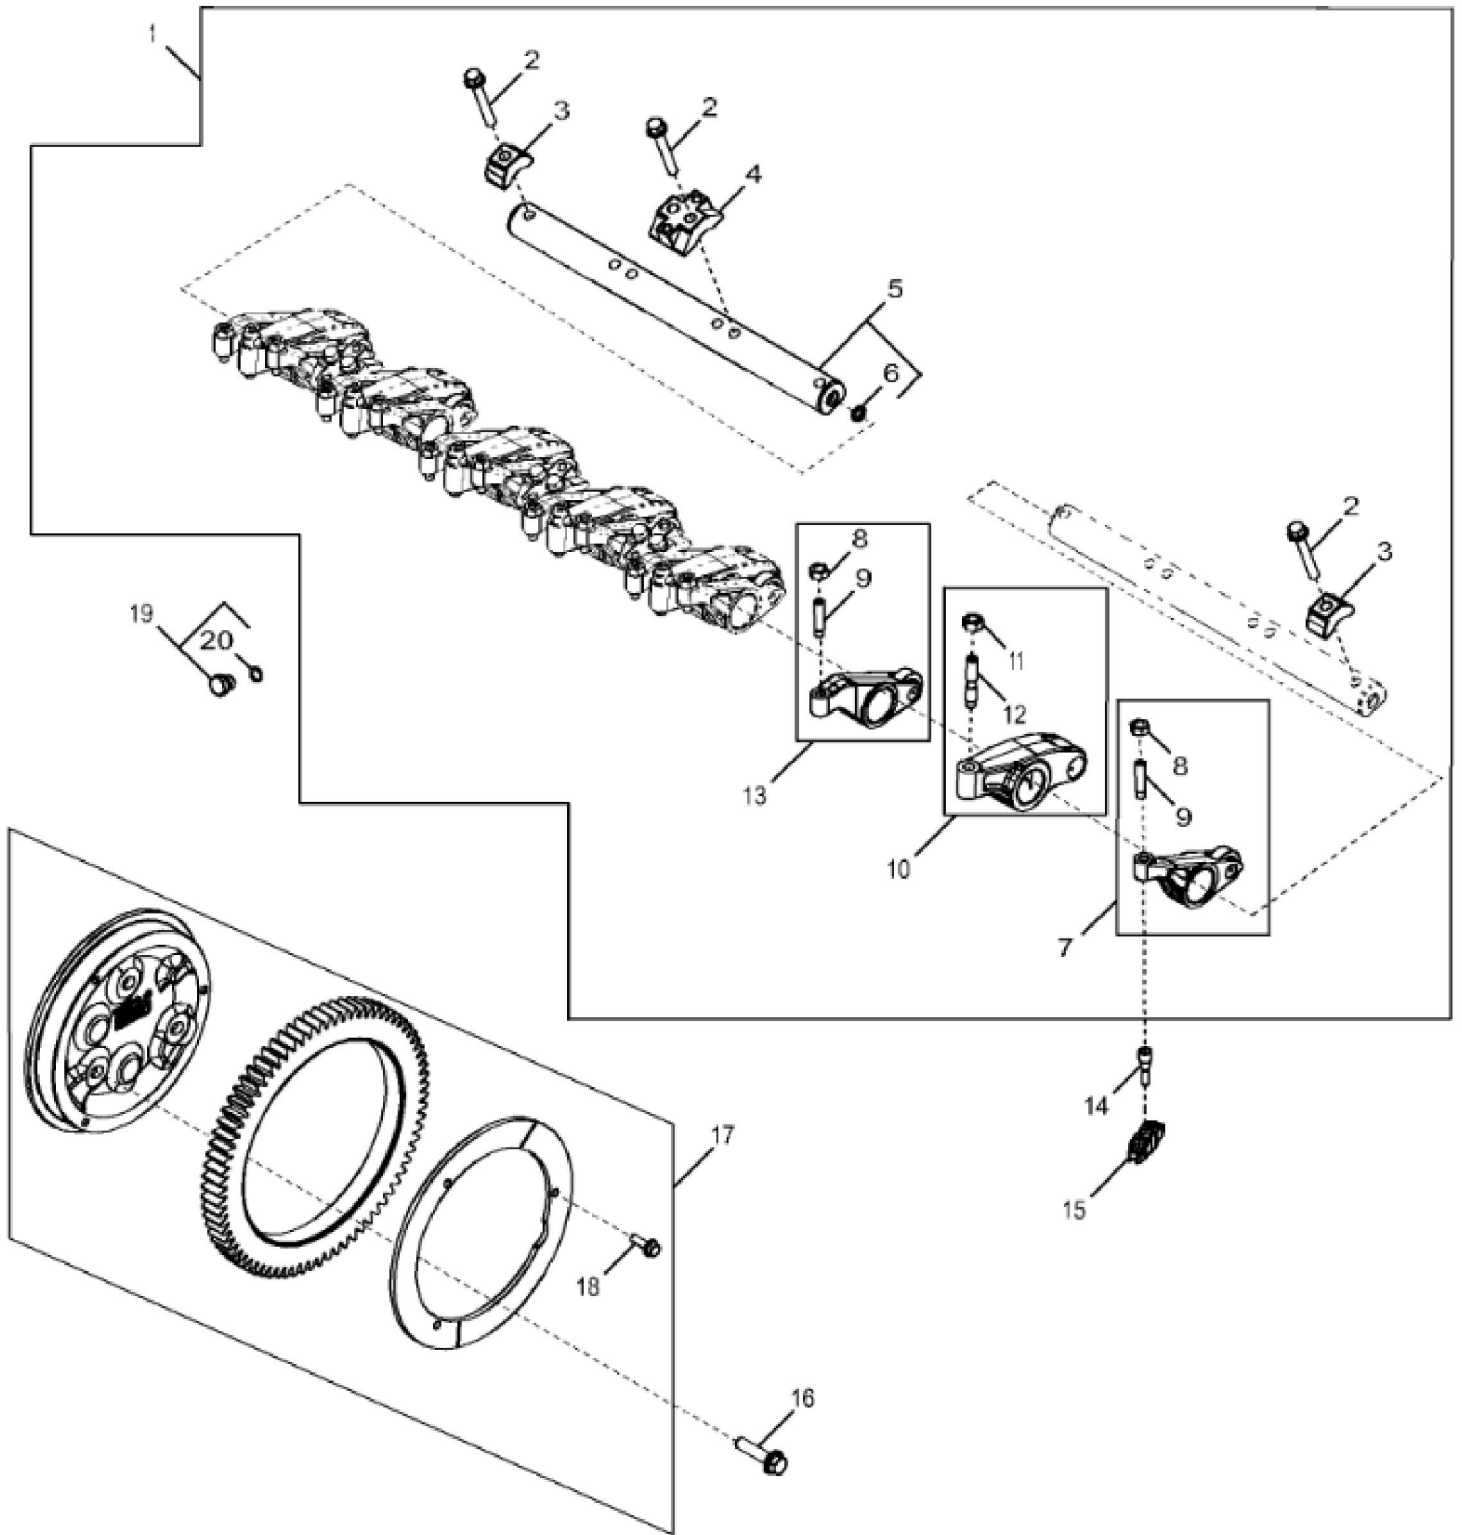

KEY	PART NO.	PART NAME	QTY	REMARKS
1	.....	CYLINDER LINER	1	ORDER RE530808
2	RE559262	PISTON-LINER KIT	1	SUB FOR RE530808
3	RE547712	O-RING KIT	6	
4	.....	CYLINDER BLOCK	1	ORDER RE536259; MARKED R524714; USE WITH RE530817 200 mm
4	.....	CYLINDER BLOCK	1	ORDER RE536259; MARKED R524714; USE WITH RE541424 225 mm
5	T21937	PLUG	2	
6	15H690	PIPE PLUG	1	3/4", SUB FOR RE501736
7	R502753	PLUG	2	
8	15H685	PIPE PLUG	2	1/4"
9	AT107509	PLUG	1	
10	R518501	BEARING CAP	6	(Main)
11	R518579	CAP SCREW	14	
12	R518573	BEARING CAP	1	(Thrust)
13	R116466	PLUG	1	
14	R535114	SHIM	6	

4702\_RE524029\_PCD

KEY	PART NO.	PART NAME	QTY	REMARKS	
1	RE530786	BEARING KIT	1	MARKED R517069 AND R517070	
2	RE530885	WASHER KIT	1	MARKED R520586	
3	RE530785	BEARING KIT	6	MARKED R517068 AND R517065	
4	RE522871	CRANKSHAFT	1		
4	SE501664	CRANKSHAFT REMAN	1	REMAN FOR RE522871	
5	26M4224	SHAFT KEY	1	4 X 16 mm	
6	34M7129	SPRING PIN	1	3 X 16 mm	
7	R122377	WHEEL SPEED SENSOR	1		
8	R529684	GEAR	1		

**Thank you so much for reading**

KEY	PART NO.	PART NAME	QTY	REMARKS	
1	RE559262	PISTON-LINER KIT	6	PISTON MARKED R517128; SUB FOR RE530808	
2	DZ101960	PISTON PIN	6	SUB FOR R517149	
3	40M7313	SNAP RING	12		
4	RE530474	PISTON RING KIT	1		
5	RE535966	CONNECTING ROD	6	SUB FOR RE518803	
5	SE502276	CONNECTING ROD REMAN	AR	REMAN FOR RE535966	
6	R501380	CAP SCREW	2		
7	RE562584	BEARING KIT	6	KIT; R517067 AND R534189	
7	RE531768	BEARING KIT	6	0.25 mm; US, KIT; R524610 AND R524613	
7	RE531769	BEARING KIT	6	0.50 mm; US, KIT; R524611 AND R524614	
8	RE529378	NOZZLE	6	SUB FOR RE519326	
9	RE530324	SELF-LOCKING SCREW	6	SUB FOR RE522608	