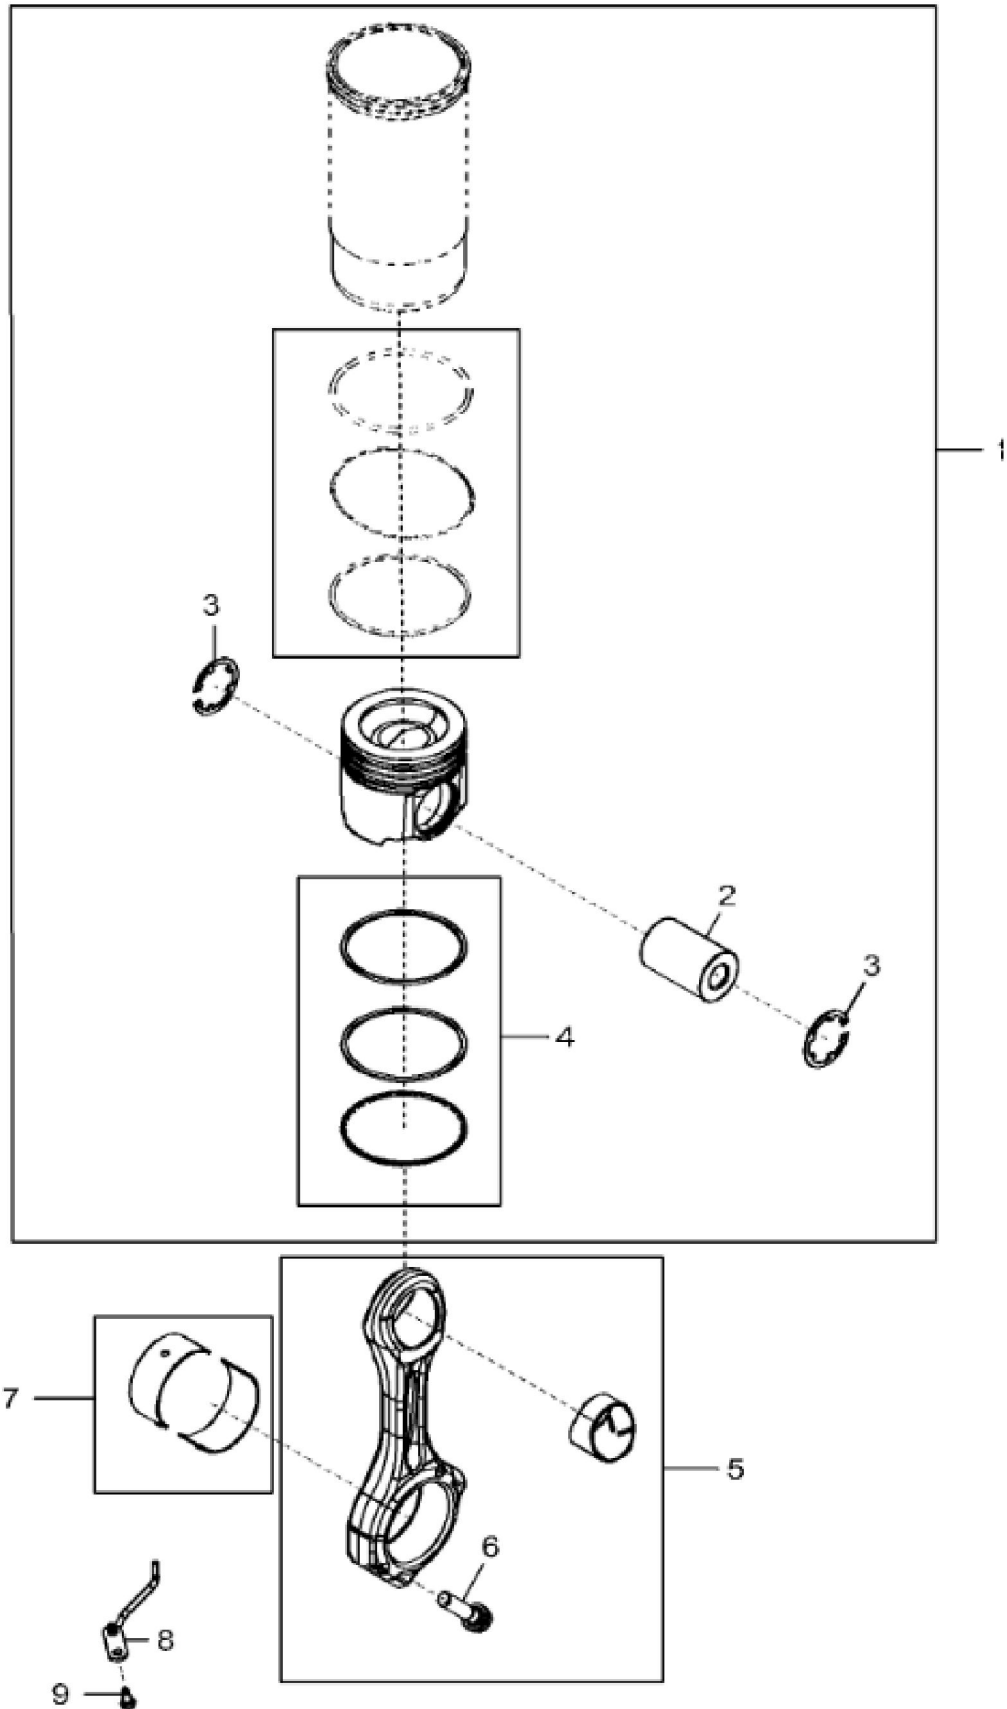

KEY	PART NO.	PART NAME	QTY	REMARKS
1	.....	CYLINDER LINER	1	ORDER RE530808
2	RE559262	PISTON-LINER KIT	1	SUB FOR RE530808
3	RE547712	O-RING KIT	6	
4	.....	CYLINDER BLOCK	1	ORDER RE536259; MARKED R524714; USE WITH RE530817 200 mm
4	.....	CYLINDER BLOCK	1	ORDER RE536259; MARKED R524714; USE WITH RE541424 225 mm
5	T21937	PLUG	2	
6	15H690	PIPE PLUG	1	3/4", SUB FOR RE501736
7	R502753	PLUG	2	
8	15H685	PIPE PLUG	2	1/4"
9	AT107509	PLUG	1	
10	R518501	BEARING CAP	6	(Main)
11	R518579	CAP SCREW	14	
12	R518573	BEARING CAP	1	(Thrust)
13	R116466	PLUG	1	
14	R535114	SHIM	6	

4702\_RE524029\_PCD

KEY	PART NO.	PART NAME	QTY	REMARKS	
1	RE530786	BEARING KIT	1	MARKED R517069 AND R517070	
2	RE530885	WASHER KIT	1	MARKED R520586	
3	RE530785	BEARING KIT	6	MARKED R517068 AND R517065	
4	RE522871	CRANKSHAFT	1		
4	SE501664	CRANKSHAFT REMAN	1	REMAN FOR RE522871	
5	26M4224	SHAFT KEY	1	4 X 16 mm	
6	34M7129	SPRING PIN	1	3 X 16 mm	
7	R122377	WHEEL SPEED SENSOR	1		
8	R529684	GEAR	1		

**Thank you so much for reading**

KEY	PART NO.	PART NAME	QTY	REMARKS	
1	RE559262	PISTON-LINER KIT	6	PISTON MARKED R517128; SUB FOR RE530808	
2	DZ101960	PISTON PIN	6	SUB FOR R517149	
3	40M7313	SNAP RING	12		
4	RE530474	PISTON RING KIT	1		
5	RE535966	CONNECTING ROD	6	SUB FOR RE518803	
5	SE502276	CONNECTING ROD REMAN	AR	REMAN FOR RE535966	
6	R501380	CAP SCREW	2		
7	RE562584	BEARING KIT	6	KIT; R517067 AND R534189	
7	RE531768	BEARING KIT	6	0.25 mm; US, KIT; R524610 AND R524613	
7	RE531769	BEARING KIT	6	0.50 mm; US, KIT; R524611 AND R524614	
8	RE529378	NOZZLE	6	SUB FOR RE519326	
9	RE530324	SELF-LOCKING SCREW	6	SUB FOR RE522608	