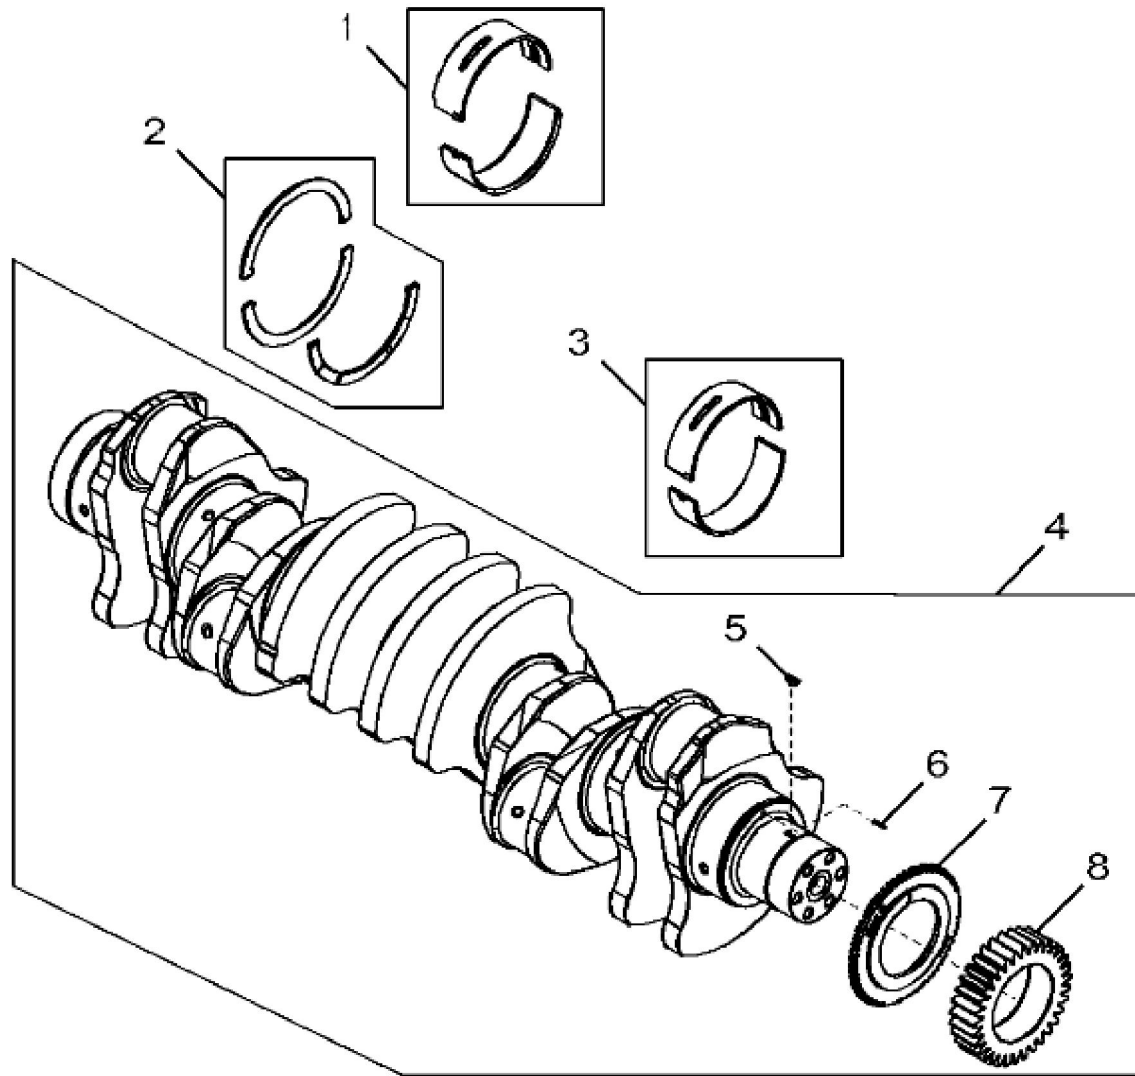

KEY	PART NO.	PART NAME	QTY	REMARKS
1	.....	CYLINDER LINER	1	ORDER RE530808
2	RE559262	PISTON-LINER KIT	1	SUB FOR RE530808
3	RE547712	O-RING KIT	6	
4	.....	CYLINDER BLOCK	1	ORDER RE536259; MARKED R524714; USE WITH RE530817 200 mm
4	.....	CYLINDER BLOCK	1	ORDER RE536259; MARKED R524714; USE WITH RE541424 225 mm
5	T21937	PLUG	2	
6	15H690	PIPE PLUG	1	3/4", SUB FOR RE501736
7	R502753	PLUG	2	
8	15H685	PIPE PLUG	2	1/4"
9	AT107509	PLUG	1	
10	R518501	BEARING CAP	6	(Main)
11	R518579	CAP SCREW	14	
12	R518573	BEARING CAP	1	(Thrust)
13	R116466	PLUG	1	
14	R535114	SHIM	6	

4702\_RE524029\_PCD

KEY	PART NO.	PART NAME	QTY	REMARKS	
1	RE530786	BEARING KIT	1	MARKED R517069 AND R517070	
2	RE530885	WASHER KIT	1	MARKED R520586	
3	RE530785	BEARING KIT	6	MARKED R517068 AND R517065	
4	RE522871	CRANKSHAFT	1		
4	SE501664	CRANKSHAFT REMAN	1	REMAN FOR RE522871	
5	26M4224	SHAFT KEY	1	4 X 16 mm	
6	34M7129	SPRING PIN	1	3 X 16 mm	
7	R122377	WHEEL SPEED SENSOR	1		
8	R529684	GEAR	1		

**Thank you so much for reading**

KEY	PART NO.	PART NAME	QTY	REMARKS	
1	RE559262	PISTON-LINER KIT	6	PISTON MARKED R517128; SUB FOR RE530808	
2	DZ101960	PISTON PIN	6	SUB FOR R517149	
3	40M7313	SNAP RING	12		
4	RE530474	PISTON RING KIT	1		
5	RE535966	CONNECTING ROD	6	SUB FOR RE518803	
5	SE502276	CONNECTING ROD REMAN	AR	REMAN FOR RE535966	
6	R501380	CAP SCREW	2		
7	RE562584	BEARING KIT	6	KIT; R517067 AND R534189	
7	RE531768	BEARING KIT	6	0.25 mm; US, KIT; R524610 AND R524613	
7	RE531769	BEARING KIT	6	0.50 mm; US, KIT; R524611 AND R524614	
8	RE529378	NOZZLE	6	SUB FOR RE519326	
9	RE530324	SELF-LOCKING SCREW	6	SUB FOR RE522608	