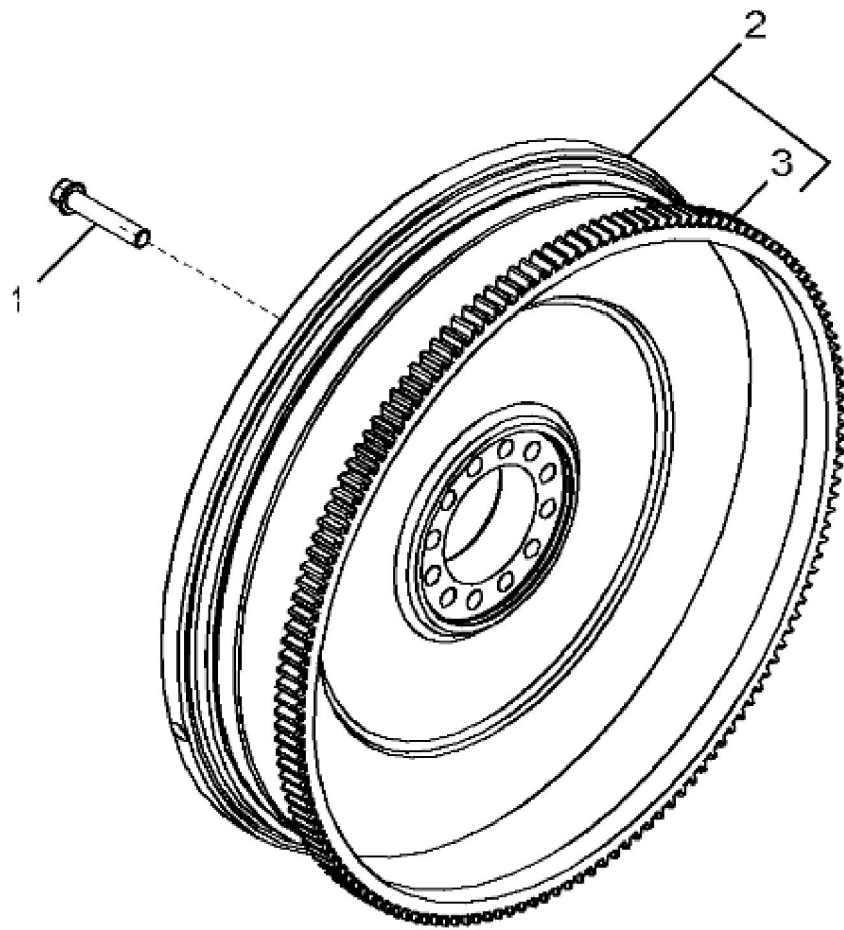

KEY	PART NO.	PART NAME	QTY	REMARKS	
1	19M8039	SCREW	3	M8 X 80	
2	RE547702	SEALING WASHER	3	SUB FOR R524374	
2	RE547702	SEALING WASHER	3		
3	RE71265	ISOLATOR	3		
4	R523531	VALVE COVER	1	SUB FOR R524450	
5	R501292	GROMMET	2	SUB FOR R127451	
6	R116713	NEEDLE ROLLER	2		
7	R521520	GASKET	1	SUB FOR R502124	
8	RE532491	PANEL	1		
9	RE527858	SCREW	4		

KEY	PART NO.	PART NAME	QTY	REMARKS	
1	R533628	PULLEY	1		
2	R533656	PULLEY	1		
3	19M7838	SCREW	4	M12 X 130	

Suggest:

For more complete manuals. Please go to the home page.

<https://www.ebooklibonline.com>

If the above button click is invalid. Please download this document first, and then click the above link to download the complete manual.

Thank you so much for reading

KEY	PART NO.	PART NAME	QTY	REMARKS	
1	RE535552	SEAL	1		
2	AR61533	PLUG	1		
3	R27149	O-RING	1		
4	F1743R	DOWEL PIN	2		
5	19M7868	SCREW	8	M8 X 30	
6	DZ100355	HOUSING	1	MARKED DZ100356 OR DZ100355; SUB FOR R529914	
7	R530027	GASKET	1		