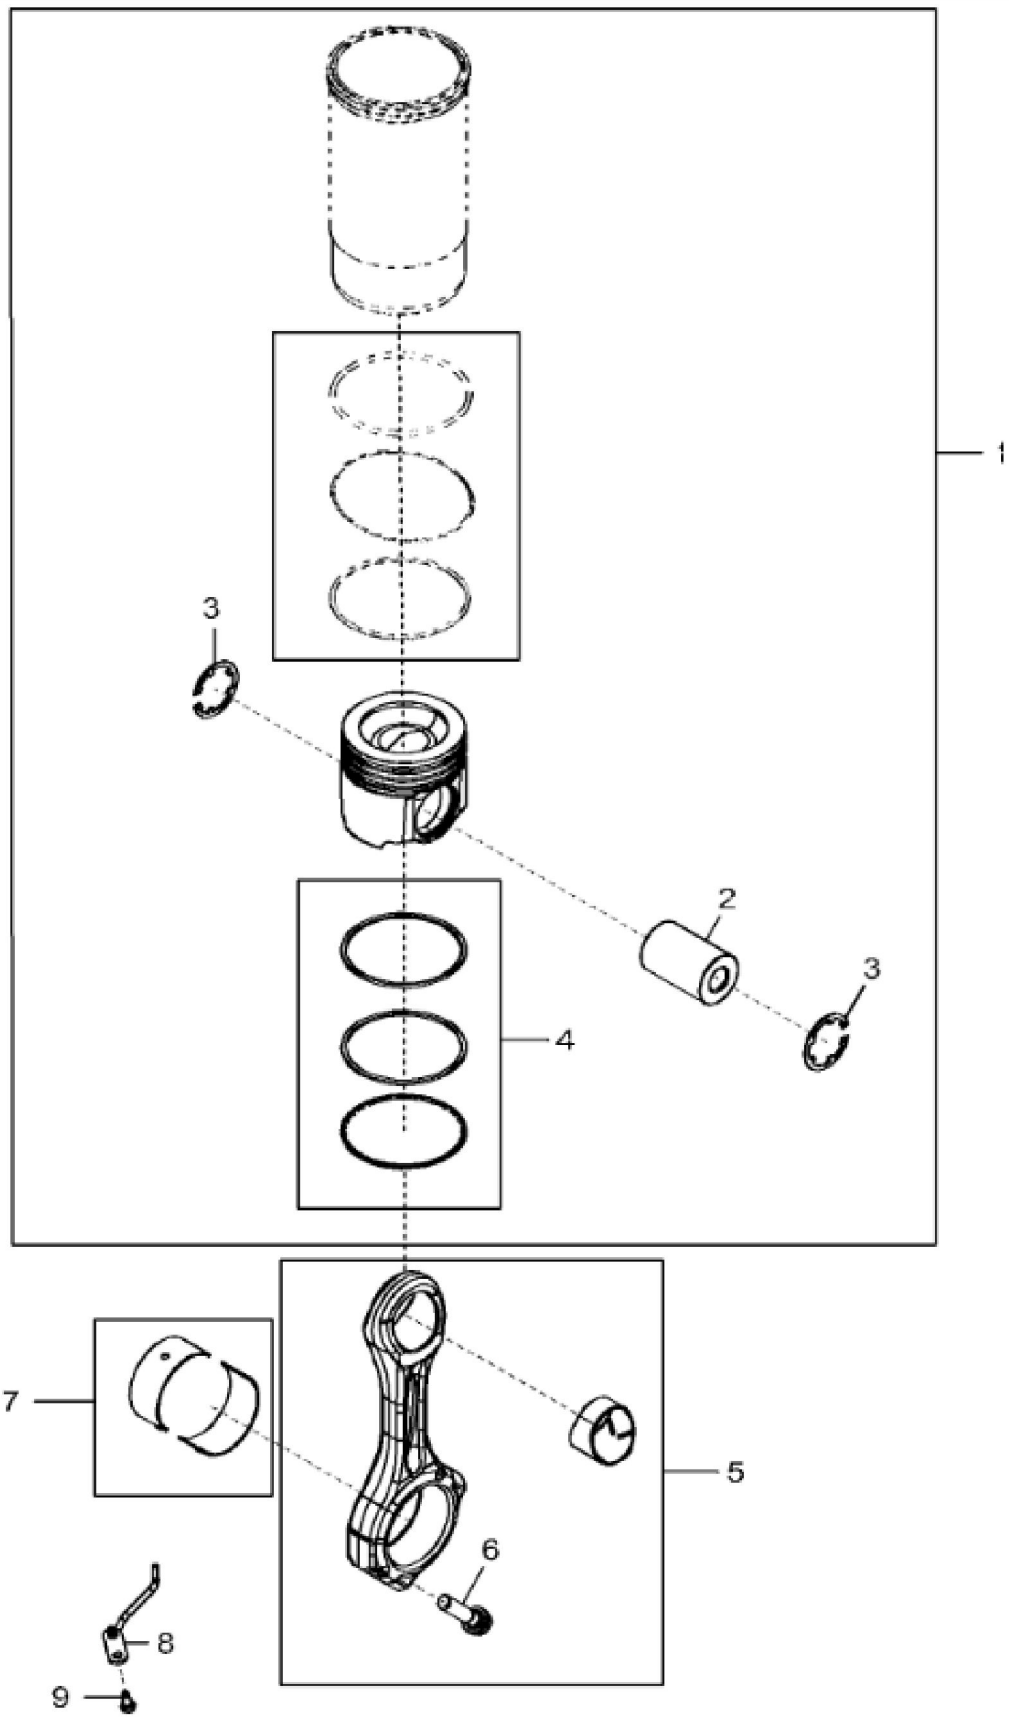

KEY	PART NO.	PART NAME	QTY	REMARKS	
1	RE530786	BEARING KIT	1	MARKED R517069 AND R517070	
2	RE530885	WASHER KIT	1	MARKED R520586	
3	RE530785	BEARING KIT	6	MARKED R517068 AND R517065	
4	RE522871	CRANKSHAFT	1		
4	SE501664	CRANKSHAFT REMAN	1	REMAN FOR RE522871	
5	26M4224	SHAFT KEY	1	4 X 16 mm	
6	34M7129	SPRING PIN	1	3 X 16 mm	
7	R122377	WHEEL SPEED SENSOR	1		
8	R529684	GEAR	1		

Thank you so much for reading

KEY	PART NO.	PART NAME	QTY	Engine Serial No.	REMARKS
1	R545594	SPIDER	1		SUB FOR R502027
2	R117021	COUPLING	1		
3	R117020	SHAFT	1		
4	R523162	CAMSHAFT	1		
4	SE502274	CAMSHAFT REMAN	1		REMAN FOR R523162
5	R541154	GASKET	2		SUB FOR R500211
6	R62976	O-RING	1		
7	R119158	RING	1		
8	19M7867	SCREW	6		M8 X 25
9	R529655	GEAR	1		SUB FOR R116526
10	R526517	SPACER	1		
11	R114083	SCREW	6		
12	RE530817	BOLT KIT	1	____-025930	LGTH = 200 mm
12	RE541424	BOLT KIT	1	025931-____	LGTH = 225 mm
13	RE542776	CYLINDER HEAD	1		MARKED R525711
13	SE502698	CYLINDER HEAD REMAN	1		REMAN FOR RE542776
14	RE531334	SLEEVE	1		
15	T122075	O-RING	1		
16	R516443	O-RING	1		
17	T21937	PLUG	6		
18	N102039	PLUG	6		
19	R520798	RETAINER	48		
20	RE505499	SPRING KIT	24		
21	RE523985	SEAL	24		
22	R517011	SLEEVE	24		
23	R532008	BUSHING	4		SUB FOR R522284
24	AT107509	PLUG	1		
25	R524857	PLUG	3		
26	R518327	VALVE SEAT INSERT	24		
27	R518328	VALVE	24		
28	M1206T	PLUG	5		
29	15H690	PIPE PLUG	1		3/4"
30	DZ107052	ENGINE CYLINDER HEAD GASKET	1		SUB FOR RE522278
31	R116716	BUSHING	2		