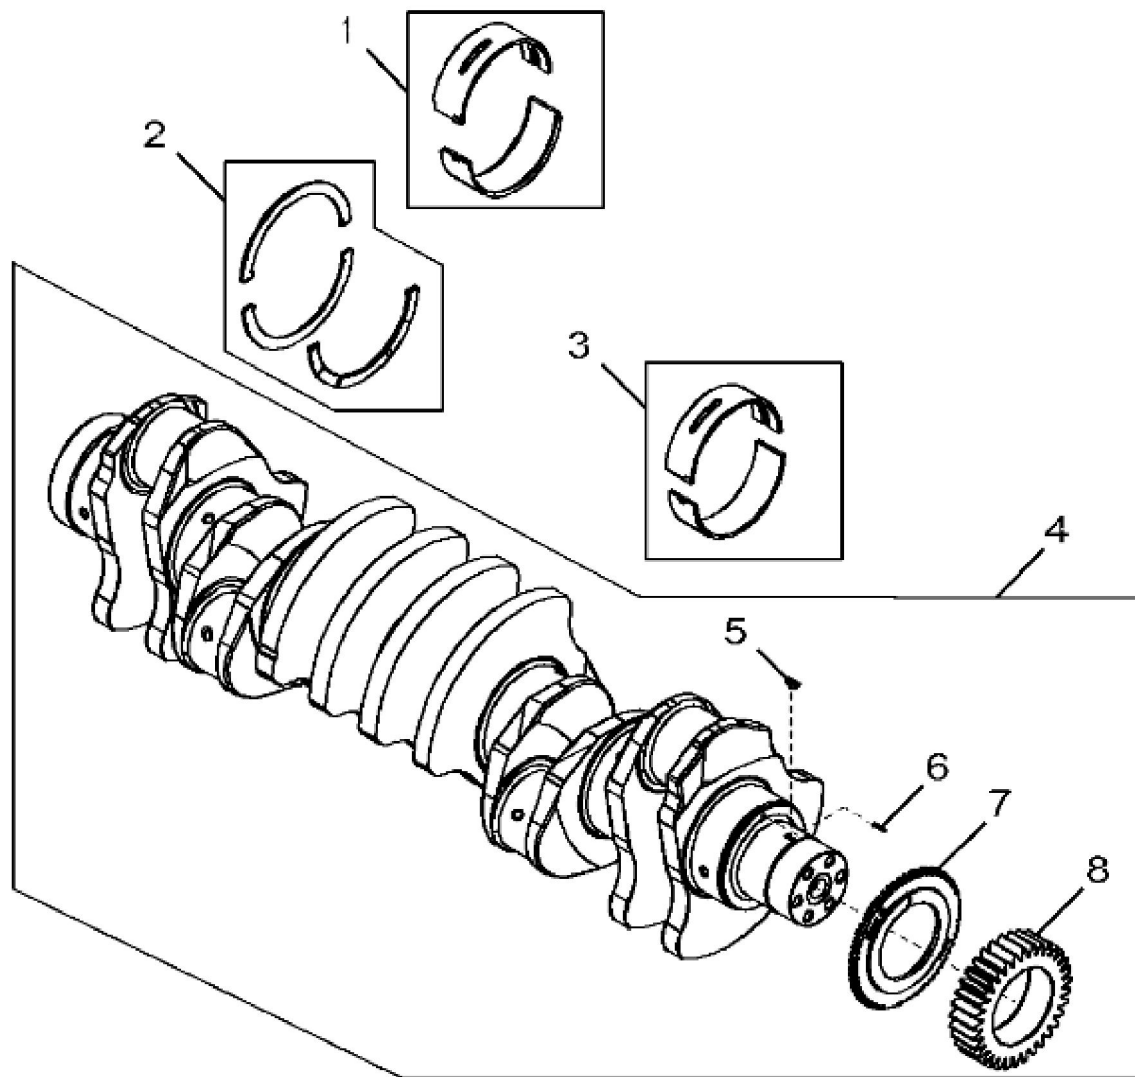

4702_RE524029_PCD

KEY	PART NO.	PART NAME	QTY	REMARKS	
1	RE530786	BEARING KIT	1	MARKED R517069 AND R517070	
2	RE530885	WASHER KIT	1	MARKED R520586	
3	RE530785	BEARING KIT	6	MARKED R517068 AND R517065	
4	RE522871	CRANKSHAFT	1		
4	SE501664	CRANKSHAFT REMAN	1	REMAN FOR RE522871	
5	26M4224	SHAFT KEY	1	4 X 16 mm	
6	34M7129	SPRING PIN	1	3 X 16 mm	
7	R122377	WHEEL SPEED SENSOR	1		
8	R529684	GEAR	1