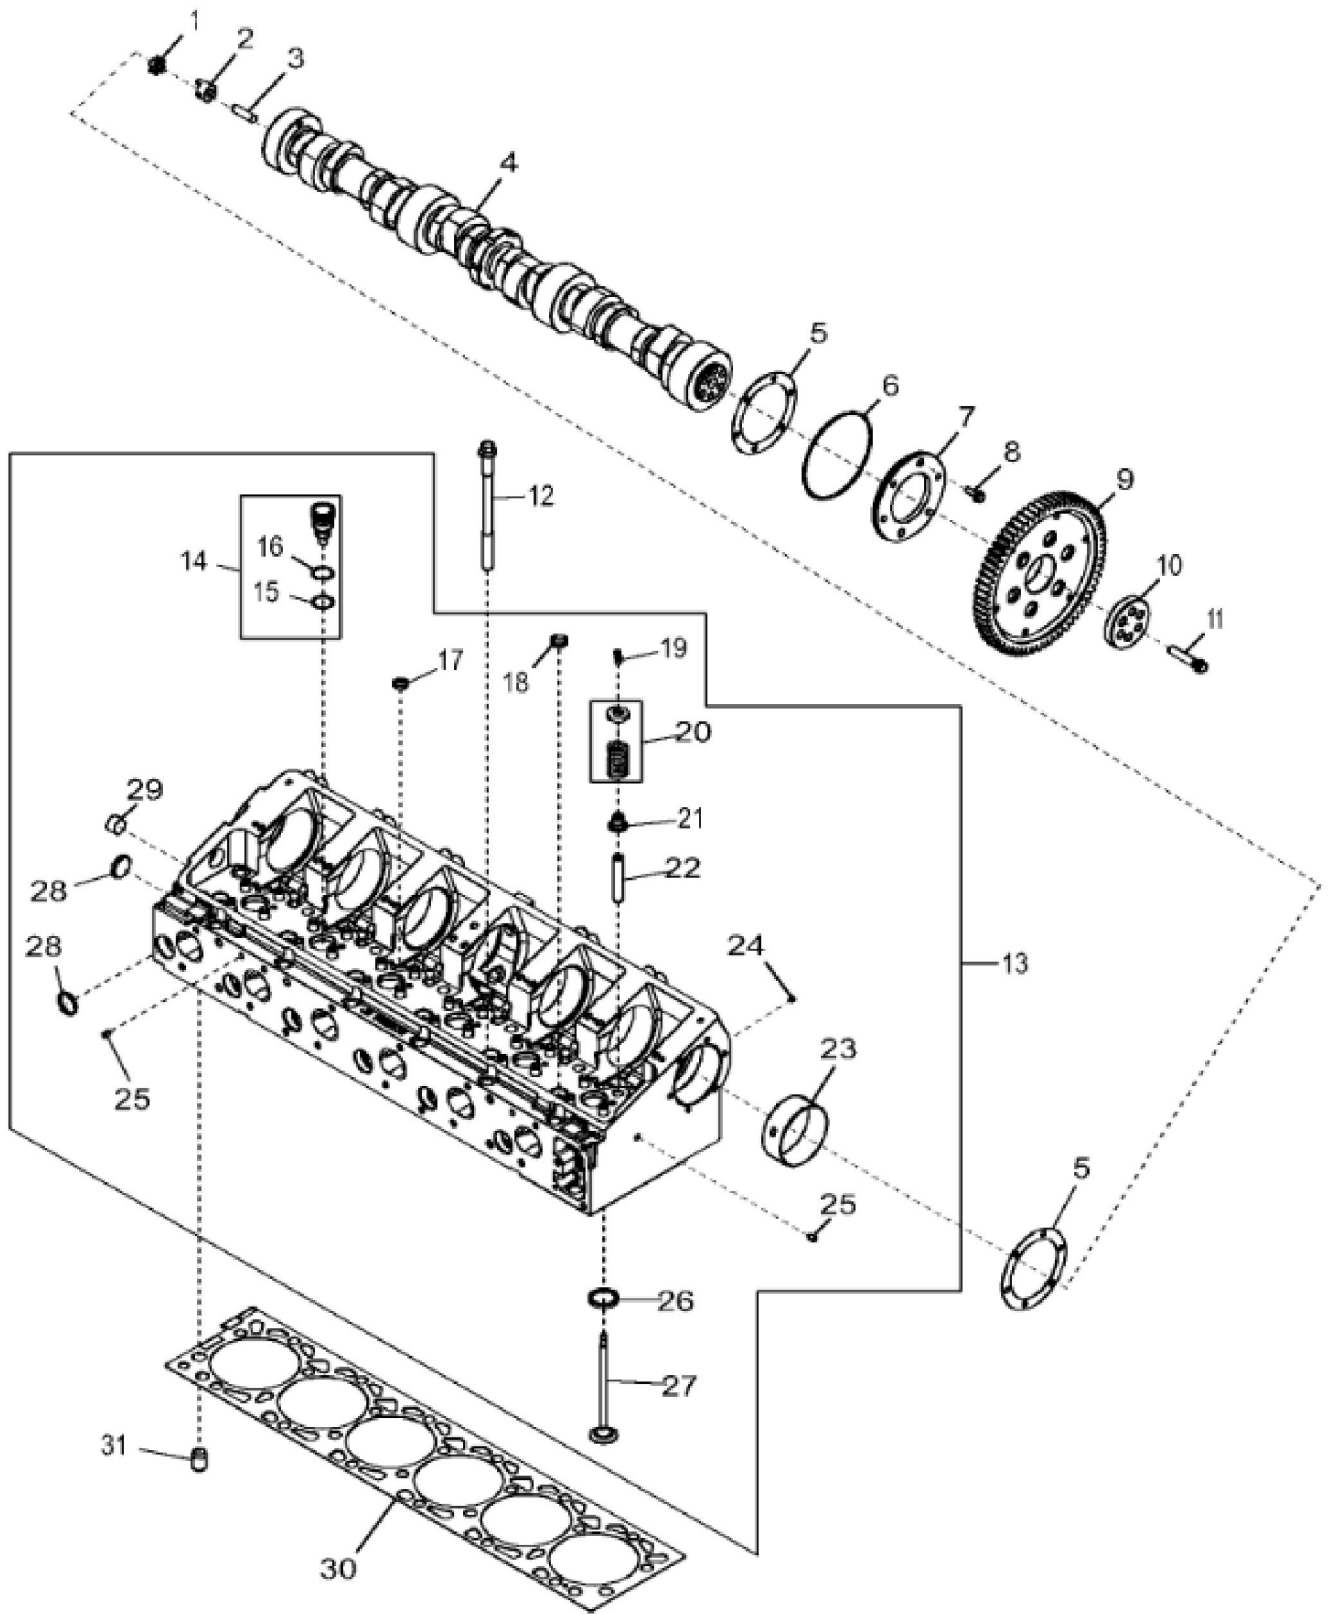

KEY	PART NO.	PART NAME	QTY	Engine Serial No.	REMARKS
1	CYLINDER LINER	1		ORDER RE530808
2	RE559262	PISTON-LINER KIT	1		SUB FOR RE530808
3	RE547712	O-RING KIT	6		
4	CYLINDER BLOCK	1	____-025930	ORDER RE536259; MARKED R524714; USE WITH RE530817 200 mm
4	CYLINDER BLOCK	1	025931-____	ORDER RE536259; MARKED R524714; USE WITH RE541424 225 mm
5	T21937	PLUG	2		
6	15H690	PIPE PLUG	1		3/4", SUB FOR RE501736
7	R502753	PLUG	2		
8	15H685	PIPE PLUG	2		1/4"
9	AT107509	PLUG	1		
10	R518501	BEARING CAP	6		(Main)
11	R518579	CAP SCREW	14		
12	R518573	BEARING CAP	1		(Thrust)
13	R116466	PLUG	1		
14	R535114	SHIM	6		

KEY	PART NO.	PART NAME	QTY	REMARKS	
1	RE530786	BEARING KIT	1	MARKED R517069 AND R517070	
2	RE530885	WASHER KIT	1	MARKED R520586	
3	RE530785	BEARING KIT	6	MARKED R517068 AND R517065	
4	RE522871	CRANKSHAFT	1		
4	SE501664	CRANKSHAFT REMAN	1	REMAN FOR RE522871	
5	26M4224	SHAFT KEY	1	4 X 16 mm	
6	34M7129	SPRING PIN	1	3 X 16 mm	
7	R122377	WHEEL SPEED SENSOR	1		
8	R529684	GEAR	1		