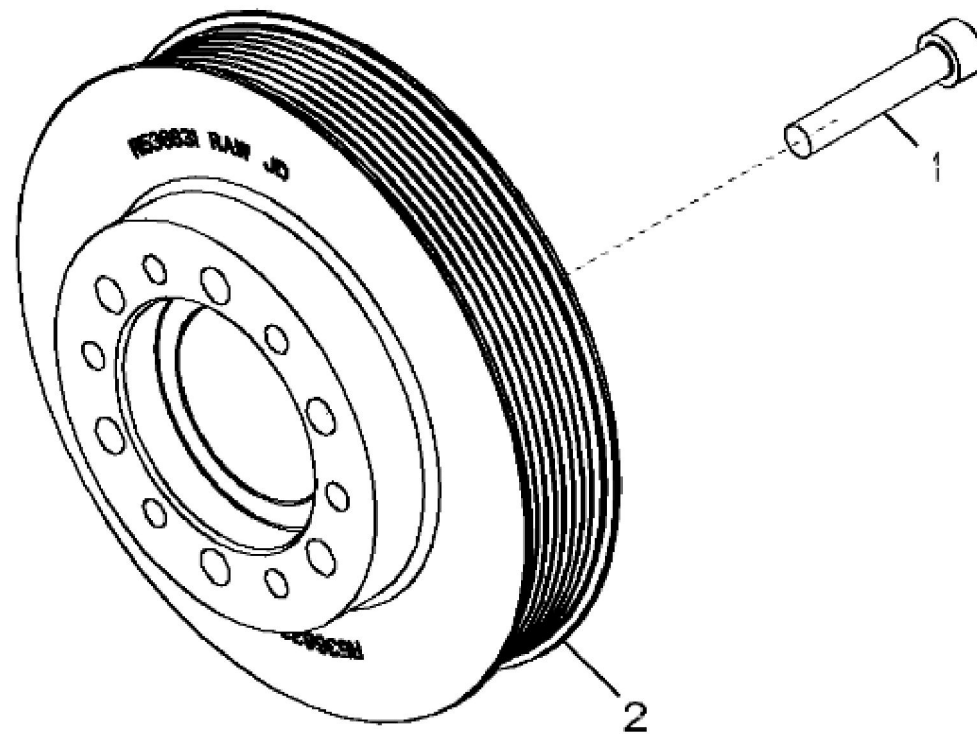

1361_RE561139_PCD

KEY	PART NO.	PART NAME	QTY	REMARKS	
1	19M8339	SCREW	12	M10 X 55	
2	R536832	PULLEY	2		
3	19M7788	SCREW	6	M12 X 25