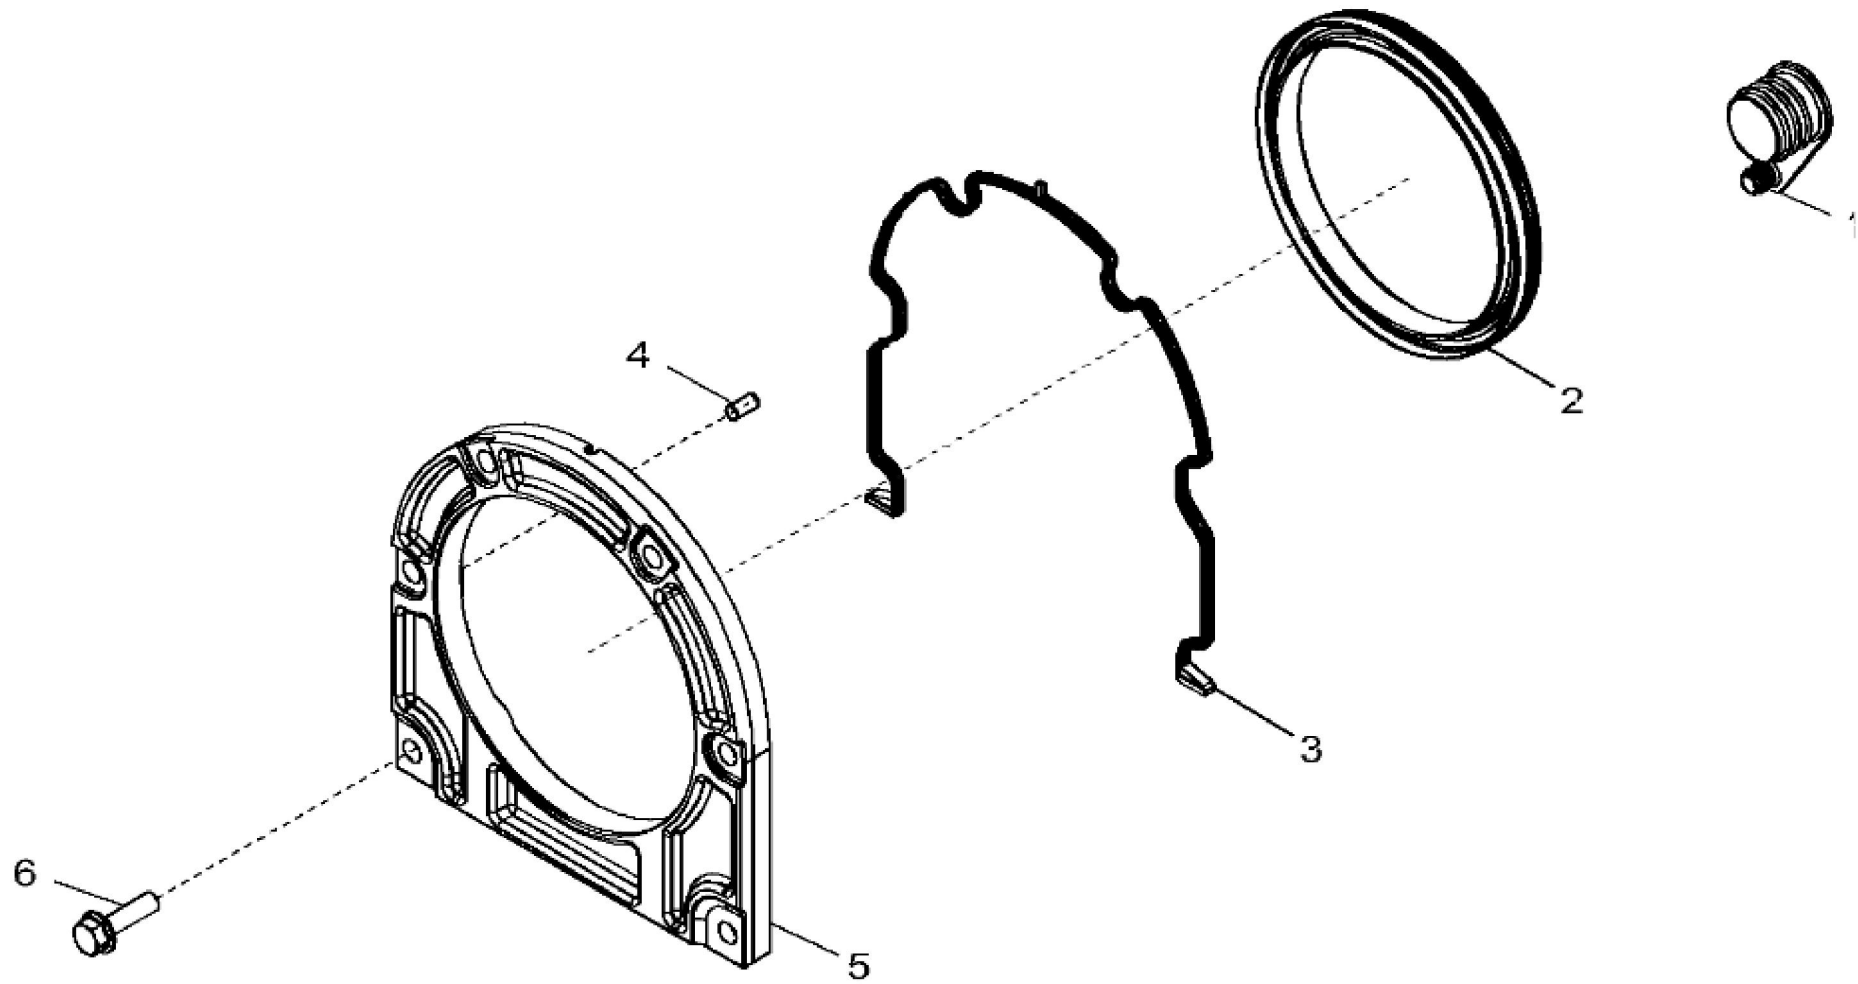

KEY	PART NO.	PART NAME	QTY	REMARKS	
1	RE529871	ELBOW FITTING	1	SUB FOR RE527976	
2	T122075	O-RING	1		
3	19M8291	SCREW	15	M8 X 35	
4	RE536705	COVER	1	MARKED R545610; SUB FOR RE529972	
5	R523317	BREATHER	1	SUB FOR R518264	
6	RE526690	CAP SCREW	2		
7	RE526689	CAP SCREW	1		
8	R527884	GASKET	1		

KEY	PART NO.	PART NAME	QTY	REMARKS	
1	19M8339	SCREW	12	M10 X 55	
2	R536832	PULLEY	2		
3	19M7788	SCREW	6	M12 X 25	

1496_RE538659_PCD

Suggest:

For more complete manuals. Please go to the home page.

<https://www.ebooklibonline.com>

If the above button click is invalid. Please download this document first, and then click the above link to download the complete manual.

Thank you so much for reading

KEY	PART NO.	PART NAME	QTY	REMARKS	
1	R121929	PLUG	1		
2	RE535552	SEAL	1		
3	R527660	GASKET	1		
4	F1743R	DOWEL PIN	2		
5	R526588	HOUSING	1		
6	19M7868	SCREW	6	M8 X 30	