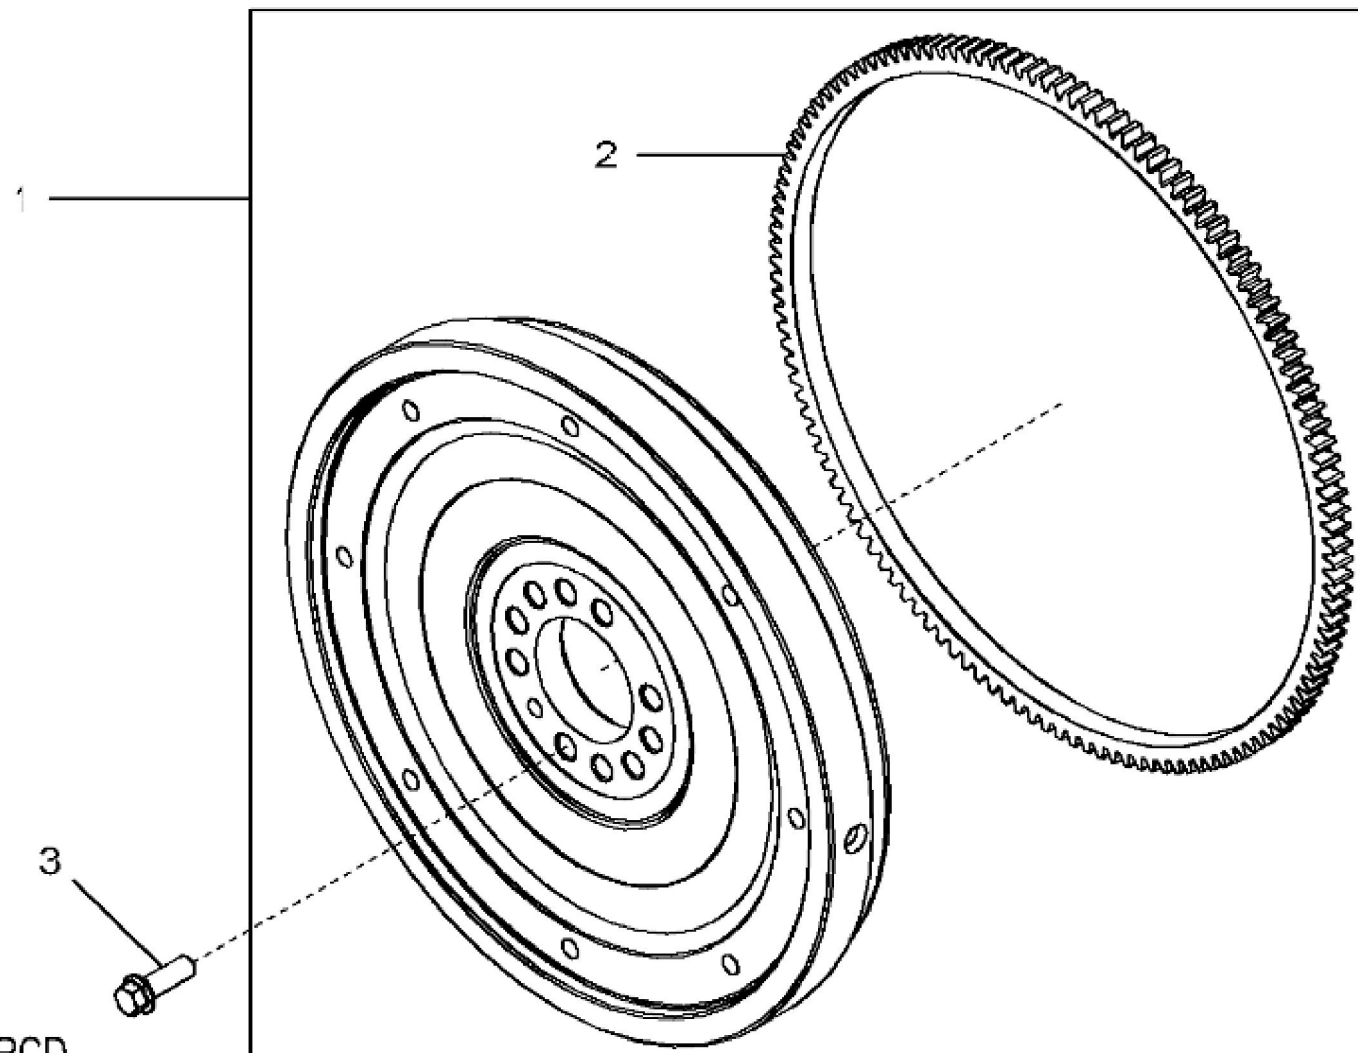

KEY	PART NO.	PART NAME	QTY	REMARKS	
1	RE529871	ELBOW FITTING	1	SUB FOR RE527976	
2	T122075	O-RING	1		
3	19M8291	SCREW	15	M8 X 35	
4	RE536705	COVER	1	MARKED R545610; SUB FOR RE529972	
5	R523317	BREATHER	1	SUB FOR R518264	
6	RE526690	CAP SCREW	2		
7	RE526689	CAP SCREW	1		
8	R527884	GASKET	1		

KEY	PART NO.	PART NAME	QTY	REMARKS	
1	19M8339	SCREW	12	M10 X 55	
2	R536832	PULLEY	2		
3	19M7788	SCREW	6	M12 X 25	

1496_RE538659_PCD

Suggest:

For more complete manuals. Please go to the home page.

<https://www.ebooklibonline.com>

If the above button click is invalid. Please download this document first, and then click the above link to download the complete manual.

Thank you so much for reading

KEY	PART NO.	PART NAME	QTY	REMARKS	
1	R121929	PLUG	1		
2	RE535552	SEAL	1		
3	R527660	GASKET	1		
4	F1743R	DOWEL PIN	2		
5	R526588	HOUSING	1		
6	19M7868	SCREW	6	M8 X 30	