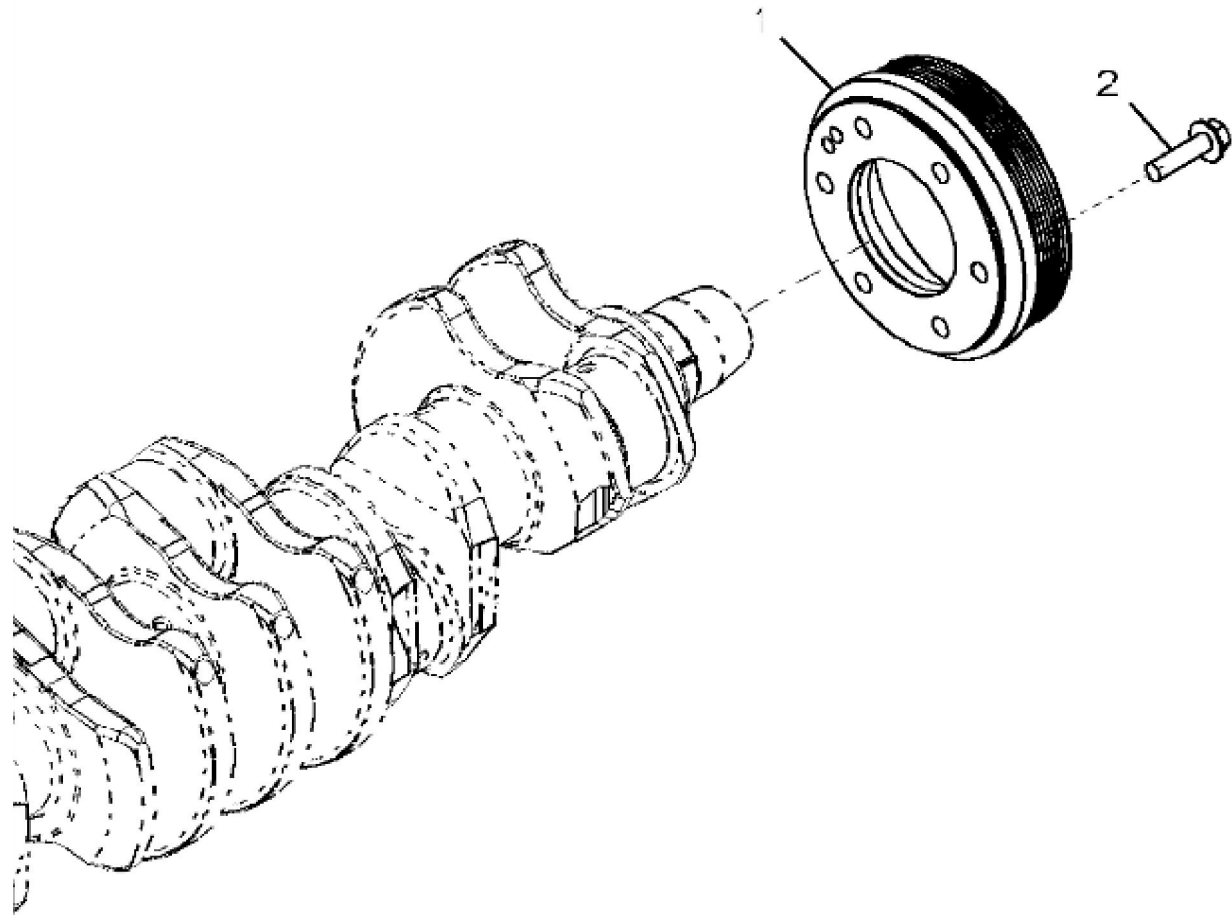

1353_RE542188_PCD

John Deere > Agriculture > TRACTOR > 9360R - TRACTOR > 9360R Tractor (S.N. 000101 - 014999)(Worldwide Edition) > 20 ENGINE 6090RW403-RE535901 - RE568535 > ST304639 - 1353 CRANKSHAFT PULLEY

KEY	PART NO.	PART NAME	QTY	REMARKS	
1	R530290	PULLEY	1	MARKED R530289	
2	19M7813	SCREW	6	M12 X 45