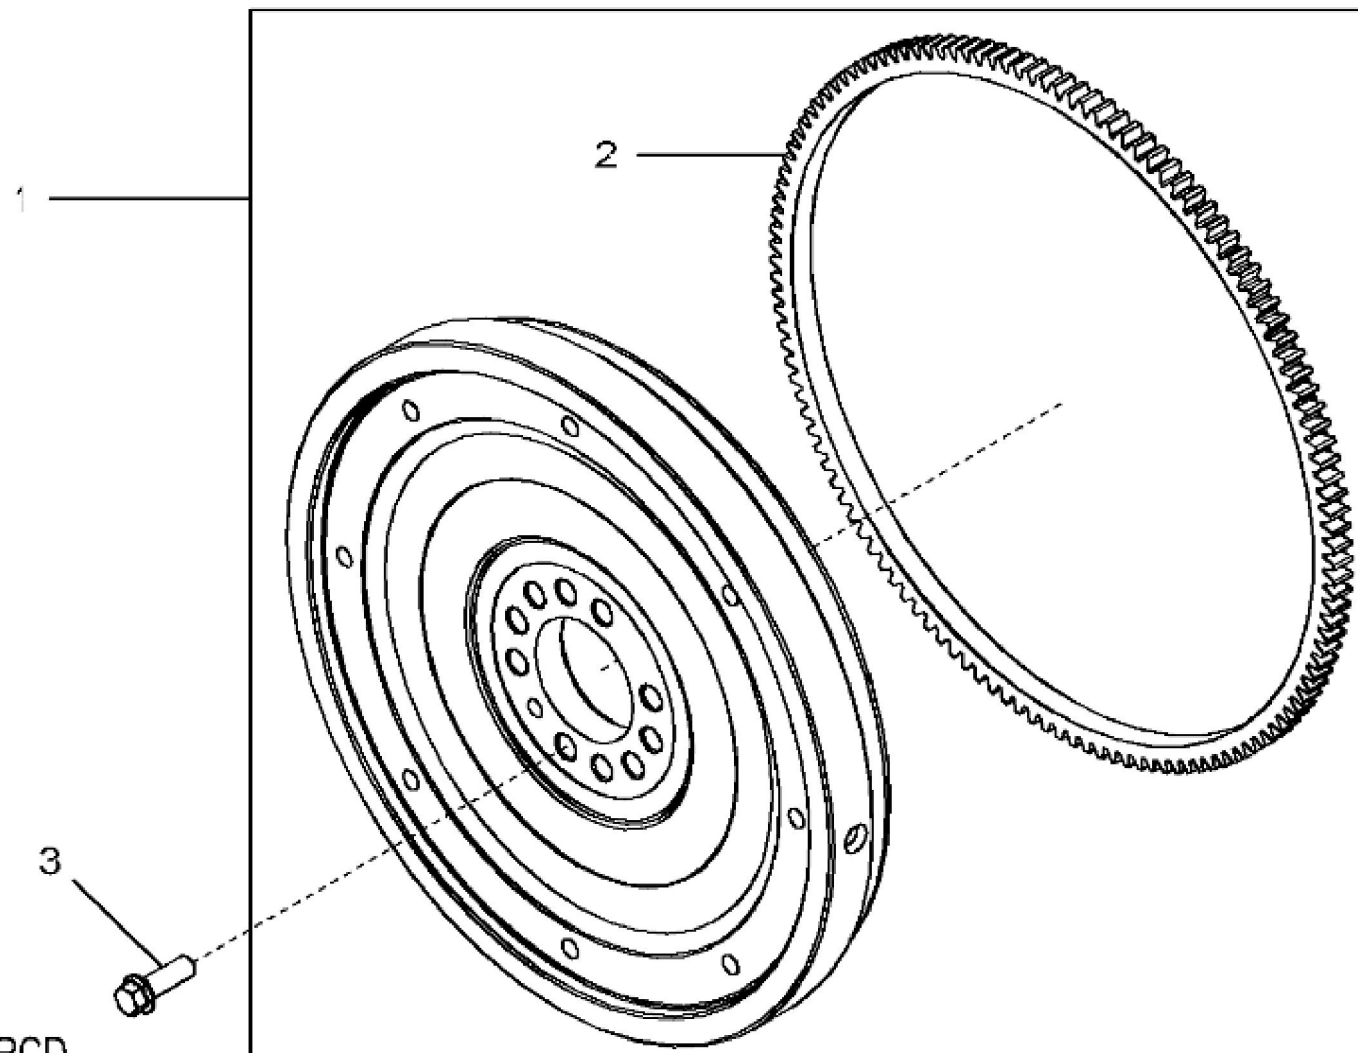

John Deere > Agriculture > TRACTOR > 9360R - TRACTOR > 9360R Tractor (S.N. 000101 - 014999)(Worldwide Edition) > 20 ENGINE 6090RW403-RE535901 - RE568535 > ST141972 - 1118 ROCKER ARM COVER

KEY	PART NO.	PART NAME	QTY	REMARKS	
1	19M8291	SCREW	15	M8 X 35	
2	RE544397	COVER	1		
3	R526607	SEAL	1		
4	R530844	DEFLECTOR	1		
5	19M7796	SCREW	1	M6 X 30	
6	19M7775	SCREW	2	M6 X 16	

John Deere > Agriculture > TRACTOR > 9360R - TRACTOR > 9360R Tractor (S.N. 000101 - 014999)(Worldwide Edition) > 20 ENGINE 6090RW403-RE535901 - RE568535 > ST304639 - 1353 CRANKSHAFT PULLEY

KEY	PART NO.	PART NAME	QTY	REMARKS	
1	R530290	PULLEY	1	MARKED R530289	
2	19M7813	SCREW	6	M12 X 45	

KEY	PART NO.	PART NAME	QTY	REMARKS	
1	R121929	PLUG	1		
2	RE535552	SEAL	1		
3	R527660	GASKET	1		
4	F1743R	DOWEL PIN	2		
5	R526588	HOUSING	1		
6	19M7868	SCREW	6	M8 X 30	

1546_RE533328_PCD

<https://www.ebooklibonline.com>