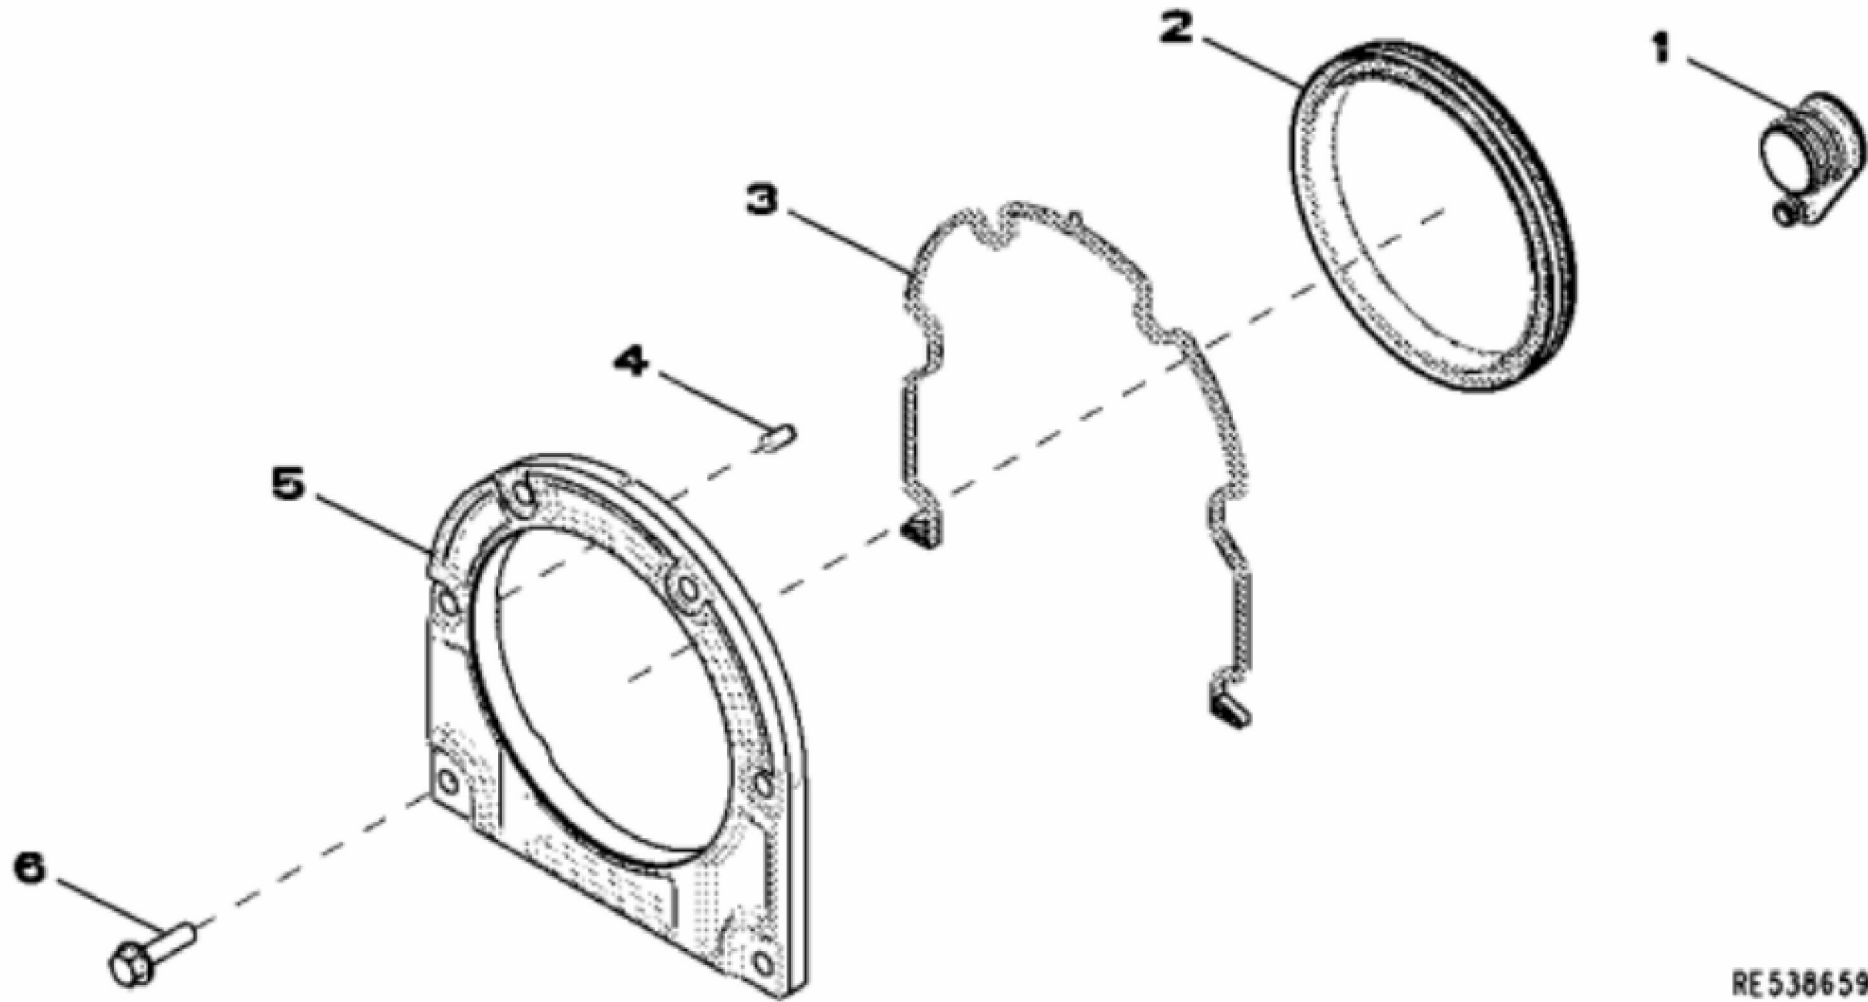

John Deere > Agriculture > TRACTOR > 9360R - TRACTOR > 9360R Tractor (S.N. 000101 - 014999)(Worldwide Edition) > 20 ENGINE 6090RW403-RE535901 - RE568535 > ST141972 - 1118 ROCKER ARM COVER

KEY	PART NO.	PART NAME	QTY	REMARKS	
1	19M8291	SCREW	15	M8 X 35	
2	RE544397	COVER	1		
3	R526607	SEAL	1		
4	R530844	DEFLECTOR	1		
5	19M7796	SCREW	1	M6 X 30	
6	19M7775	SCREW	2	M6 X 16	

John Deere > Agriculture > TRACTOR > 9360R - TRACTOR > 9360R Tractor (S.N. 000101 - 014999)(Worldwide Edition) > 20 ENGINE 6090RW403-RE535901 - RE568535 > ST304639 - 1353 CRANKSHAFT PULLEY

KEY	PART NO.	PART NAME	QTY	REMARKS	
1	R530290	PULLEY	1	MARKED R530289	
2	19M7813	SCREW	6	M12 X 45	

KEY	PART NO.	PART NAME	QTY	REMARKS	
1	R121929	PLUG	1		
2	RE535552	SEAL	1		
3	R527660	GASKET	1		
4	F1743R	DOWEL PIN	2		
5	R526588	HOUSING	1		
6	19M7868	SCREW	6	M8 X 30	

1546_RE533328_PCD

<https://www.ebooklibonline.com>