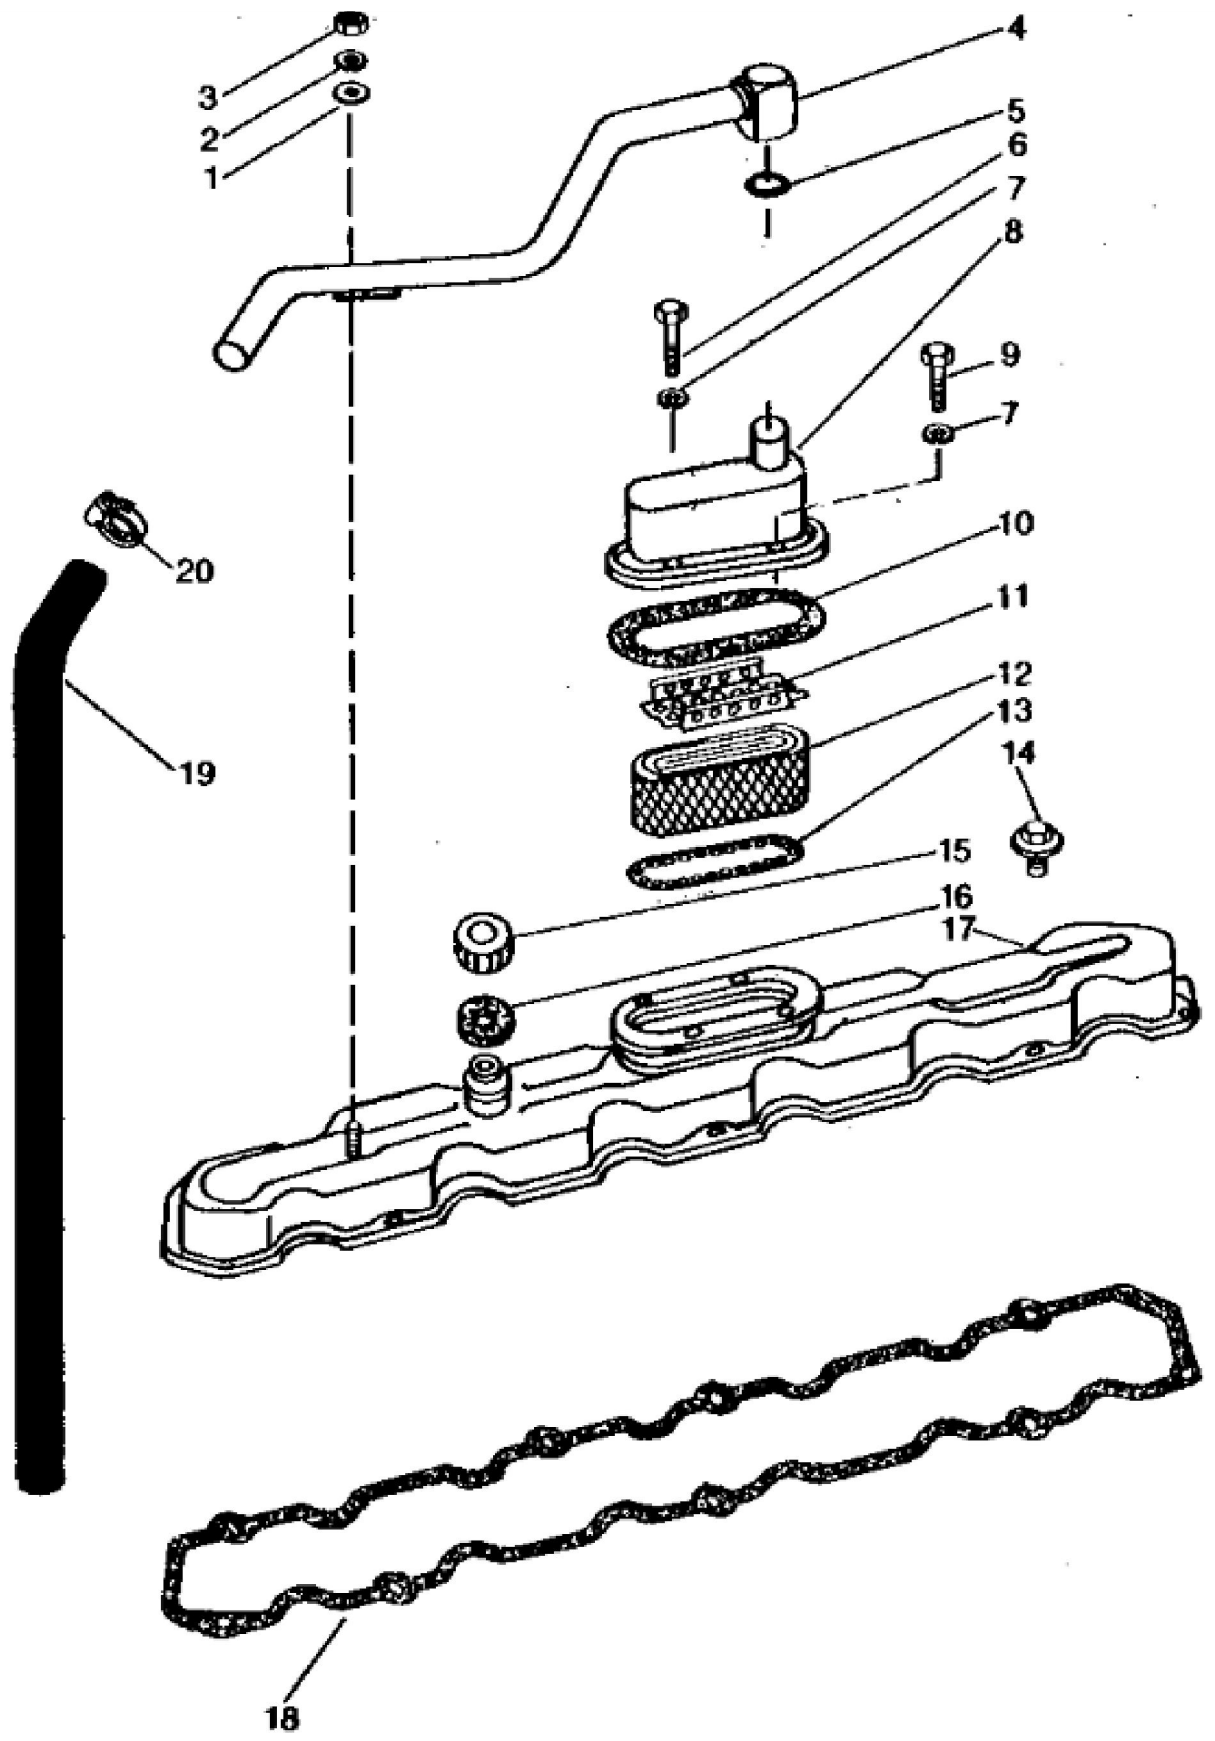

RGPI47

KEY	PART NO.	PART NAME	QTY	REMARKS	
1	R49691	ISOLATOR	1		
2	R49692	FILTER ELEMENT	1		
3	R49690	DEFLECTOR	1		
4	R49492	GASKET	1		
5	AR53544	COVER	1		
6	12H303	LOCK WASHER	4	5/16"	
7	19H1813	CAP SCREW	4	5/16" X 5/8"	
8	R495R	O-RING	1		
9	R59797	TUBE	1		
10	AR103811	SCREW WITH WASHER	9	(SUB FOR AR45530)	
11	AR53537	COVER	1		
12	R74365	GASKET	1	(SUB FOR R36652 OR R49867)	

KEY	PART NO.	PART NAME	QTY	Engine Serial No.	REMARKS
1	24H1287	WASHER	1		9/32" X 5/8" X 0.065"
2	12H302	LOCK WASHER	1		1/4"
3	14H786	NUT	1		1/4"
4	AR102381	TUBE	1		
5	R56463	O-RING	1		(SUB FOR R47147)
6	19H1900	CAP SCREW	2		5/16" X 3/4"
7	12H303	LOCK WASHER	4		5/16", (NLR)
8	AR102380	COVER	1		
9	19H1813	CAP SCREW	2		5/16" X 5/8"
10	R49492	GASKET	1		
11	R49690	DEFLECTOR	1		
12	R49692	FILTER ELEMENT	1		
13	R49691	ISOLATOR	1		
14	AR103811	SCREW WITH WASHER	9	____-056006	(SUB AR100124, APPL)
14	AR100124	SCREW WITH WASHER	9	056007-____	
15	T20294	CAP	1		
16	T20328	GASKET	1		
17	AR102379	COVER	1		
18	R74365	GASKET	1		
19	R99794	HOSE	1		(SUB FOR R65061) (SUB TY22450)
19	TY22450	BULK HOSE	AR		(BULK)
20	TY22467	CLAMP	1		(SUB FOR AR21837 OR AR21839, APPL)

**Thank you so much for reading**

KEY	PART NO.	PART NAME	QTY	REMARKS	
1	R61266	WASHER	12		
2	R35022	WASHER	2		
3	R57276	CLAMP	3		
4	R56957	BOLT	6		
5	T20168	WASHER	6		
6	11H229	COTTER PIN	2	3/32" X 2"	
7	R35020	SPRING	5		
8	14H846	NUT	12	3/8"	
9	R27443	SET SCREW	12		
10	AR69901	ARM	6		
11	AR69902	ARM	6		
12	AR53087	PUSH ROD	12		
13	AR41291	CAM FOLLOWER	12		
14	R35019	PLUG	2		
15	AR92514	ROCKER ARM SHAFT	1	(SUB FOR AR74545)	