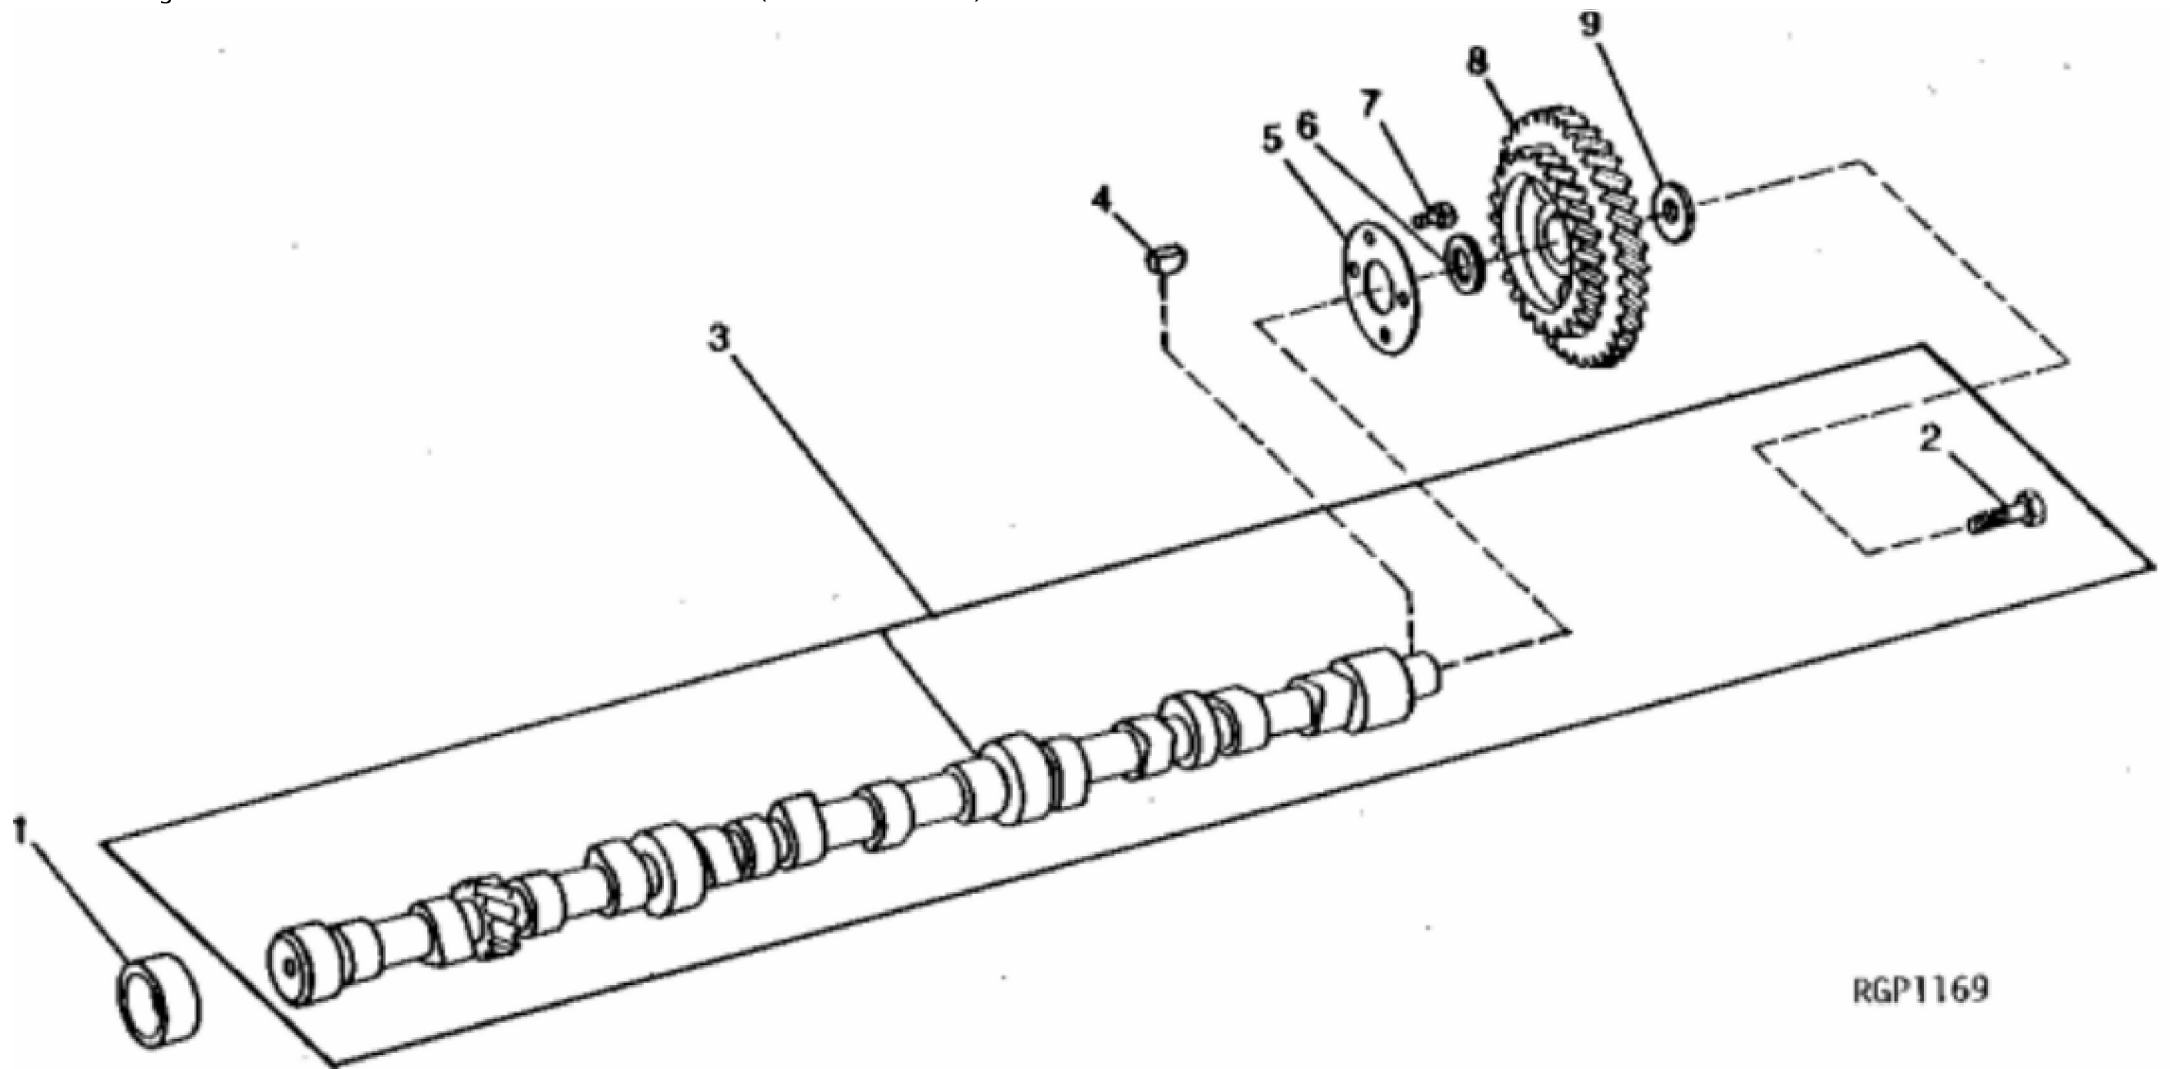

**Thank you so much for reading**

KEY	PART NO.	PART NAME	QTY	REMARKS	
1	R61266	WASHER	12		
2	R35022	WASHER	2		
3	R57276	CLAMP	3		
4	R56957	BOLT	6		
5	T20168	WASHER	6		
6	11H229	COTTER PIN	2	3/32" X 2"	
7	R35020	SPRING	5		
8	14H846	NUT	12	3/8"	
9	R27443	SET SCREW	12		
10	AR69901	ARM	6		
11	AR69902	ARM	6		
12	AR53087	PUSH ROD	12		
13	AR41291	CAM FOLLOWER	12		
14	R35019	PLUG	2		
15	AR92514	ROCKER ARM SHAFT	1	(SUB FOR AR74545)	