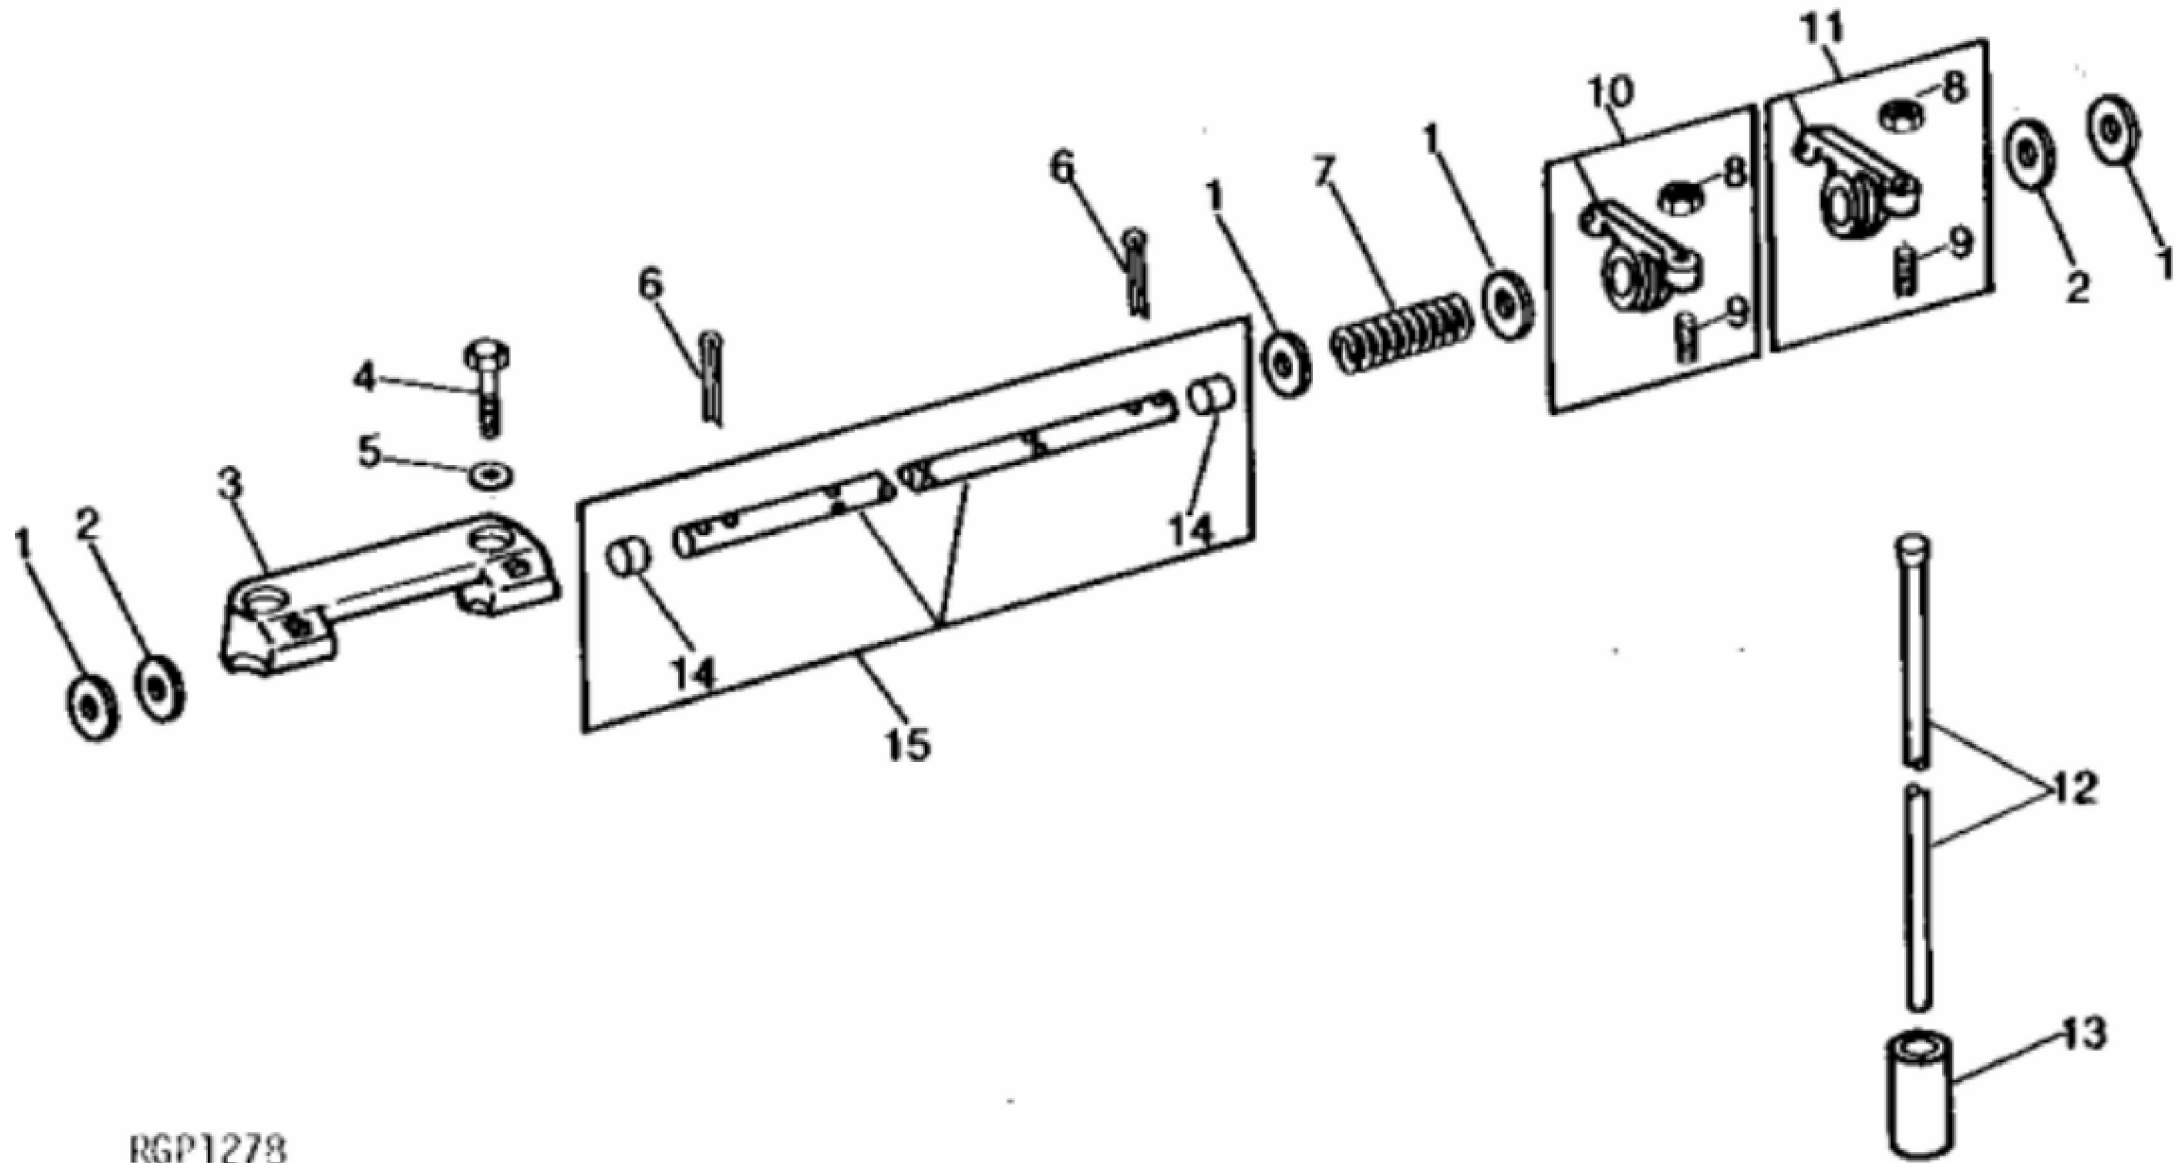

RGPI47

KEY	PART NO.	PART NAME	QTY	REMARKS	
1	R49691	ISOLATOR	1		
2	R49692	FILTER ELEMENT	1		
3	R49690	DEFLECTOR	1		
4	R49492	GASKET	1		
5	AR53544	COVER	1		
6	12H303	LOCK WASHER	4	5/16"	
7	19H1813	CAP SCREW	4	5/16" X 5/8"	
8	R495R	O-RING	1		
9	R59797	TUBE	1		
10	AR103811	SCREW WITH WASHER	9	(SUB FOR AR45530)	
11	AR53537	COVER	1		
12	R74365	GASKET	1	(SUB FOR R36652 OR R49867)	

KEY	PART NO.	PART NAME	QTY	Engine Serial No.	REMARKS
1	24H1287	WASHER	1		9/32" X 5/8" X 0.065"
2	12H302	LOCK WASHER	1		1/4"
3	14H786	NUT	1		1/4"
4	AR102381	TUBE	1		
5	R56463	O-RING	1		(SUB FOR R47147)
6	19H1900	CAP SCREW	2		5/16" X 3/4"
7	12H303	LOCK WASHER	4		5/16", (NLR)
8	AR102380	COVER	1		
9	19H1813	CAP SCREW	2		5/16" X 5/8"
10	R49492	GASKET	1		
11	R49690	DEFLECTOR	1		
12	R49692	FILTER ELEMENT	1		
13	R49691	ISOLATOR	1		
14	AR103811	SCREW WITH WASHER	9	____-056006	(SUB AR100124, APPL)
14	AR100124	SCREW WITH WASHER	9	056007-____	
15	T20294	CAP	1		
16	T20328	GASKET	1		
17	AR102379	COVER	1		
18	R74365	GASKET	1		
19	R99794	HOSE	1		(SUB FOR R65061) (SUB TY22450)
19	TY22450	BULK HOSE	AR		(BULK)
20	TY22467	CLAMP	1		(SUB FOR AR21837 OR AR21839, APPL)

**Thank you so much for reading**

KEY	PART NO.	PART NAME	QTY	REMARKS	
1	R61266	WASHER	12		
2	R35022	WASHER	2		
3	R57276	CLAMP	3		
4	R56957	BOLT	6		
5	T20168	WASHER	6		
6	11H229	COTTER PIN	2	3/32" X 2"	
7	R35020	SPRING	5		
8	14H846	NUT	12	3/8"	
9	R27443	SET SCREW	12		
10	AR69901	ARM	6		
11	AR69902	ARM	6		
12	AR53087	PUSH ROD	12		
13	AR41291	CAM FOLLOWER	12		
14	R35019	PLUG	2		
15	AR92514	ROCKER ARM SHAFT	1	(SUB FOR AR74545)	