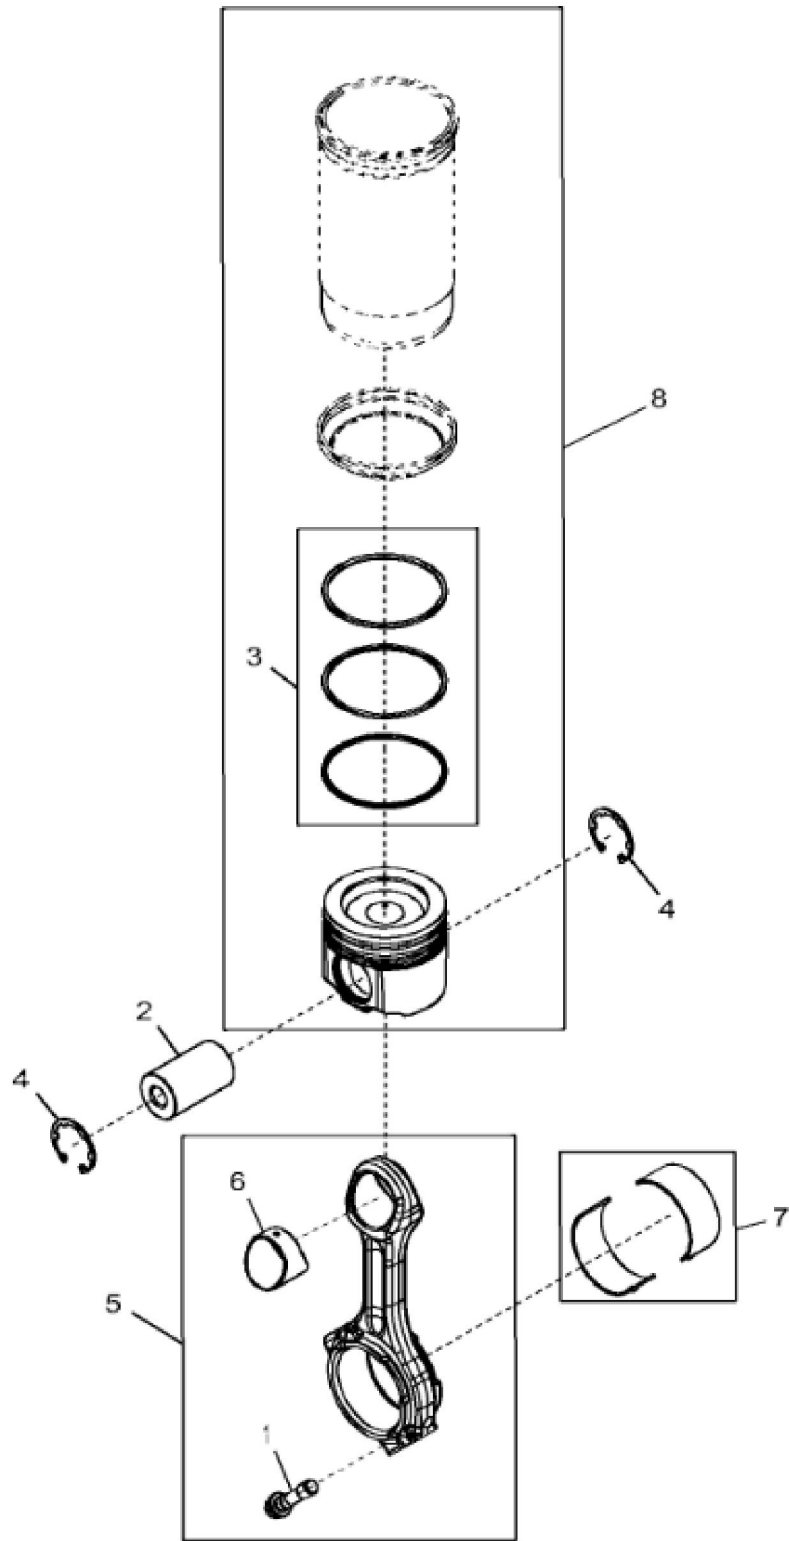

RE523129PCDK02

KEY	PART NO.	PART NAME	QTY	REMARKS
1	AT13740	DRAIN VALVE	1	
2	.....	CYLINDER LINER	6	(Order RE531072)
3	R54326	O-RING	1	
4	AR98850	O-RING KIT	6	
5	R43409	PLUG	1	
6	RE522991	ORIFICE	6	
7	RE540586	CAM FOLLOWER ROLLER	12	(Sub For RE535576)
8	RE57836	PIPE PLUG	3	
9	51M7044	O-RING	1	17.300 X 2.200 mm
10	RE519144	SENSOR	2	
11	RE71255	PIPE PLUG	5	
12	RE167207	SENSOR	1	
13	R120953	BEARING CAP	6	
14	R519287	CAP SCREW	14	
15	R120954	BEARING CAP	1	
16	R82007	PLUG	1	
17	.....	CYLINDER BLOCK	1	NSEP (Marked R518738or R502997) (Order RE531095)
18	R527877	BUSHING	6	(Sub ForR87561)
19	R522884	CAMSHAFT	1	
19	SE501775	CAMSHAFT REMAN	1	(Reman For R522884)
20	26H91	SHAFT KEY	1	3/16" X 1-1/4"
21	R504811	WASHER	1	
22	R518255	GEAR	1	
23	R528098	GEAR	1	(Sub For R518212)

RE523130PCDF02

KEY	PART NO.	PART NAME	QTY	REMARKS	
1	RE532615	CRANKSHAFT	1	(Sub For RE530668)	
1	RE540429	CRANKSHAFT	1	(Sub For RE530668, RE532615 and RE534315) (Marked R526075) (Also Order RE529775)	
1	SE501774	CRANKSHAFT REMAN	1	(With Bearings) (Reman For RE534315) (Also Order RE529775)	
2	R120752	KEY	1		
3	R104587	GEAR	1		
4	R41934	DOWEL PIN	1		
5	34M7089	SPRING PIN	1		
6	AT107510	PLUG	1		
7	RE529319	BEARING	6	(Marked R519427 and R519428)	
8	RE529320	THRUST BEARING	1	(Marked R519429 or R519430)	

**Thank you so much for reading**

KEY	PART NO.	PART NAME	QTY	REMARKS	
1	R542878	CAP SCREW	2	SUB FOR R501035	
2	DZ101959	PISTON PIN	6	OD = 47 mm; LGTH = 79 mm, SUB FOR R517073	
3	DZ10083	PISTON RING	1	PKG (3), SUB FOR RE539642	
4	R519640	SNAP RING	12		
5	DZ100117	CONNECTING ROD	6	MARKED DZ100421; SUB FOR RE535554 OR RE517436	
5	SE501759	CONNECTING ROD REMAN	6	REMAN FOR RE535554	
6	R74008	BUSHING	1		
7	RE529318	BEARING	6		
8	DZ10211	PISTON-LINER KIT	6	SUB FOR RE545266 OR RE571507	