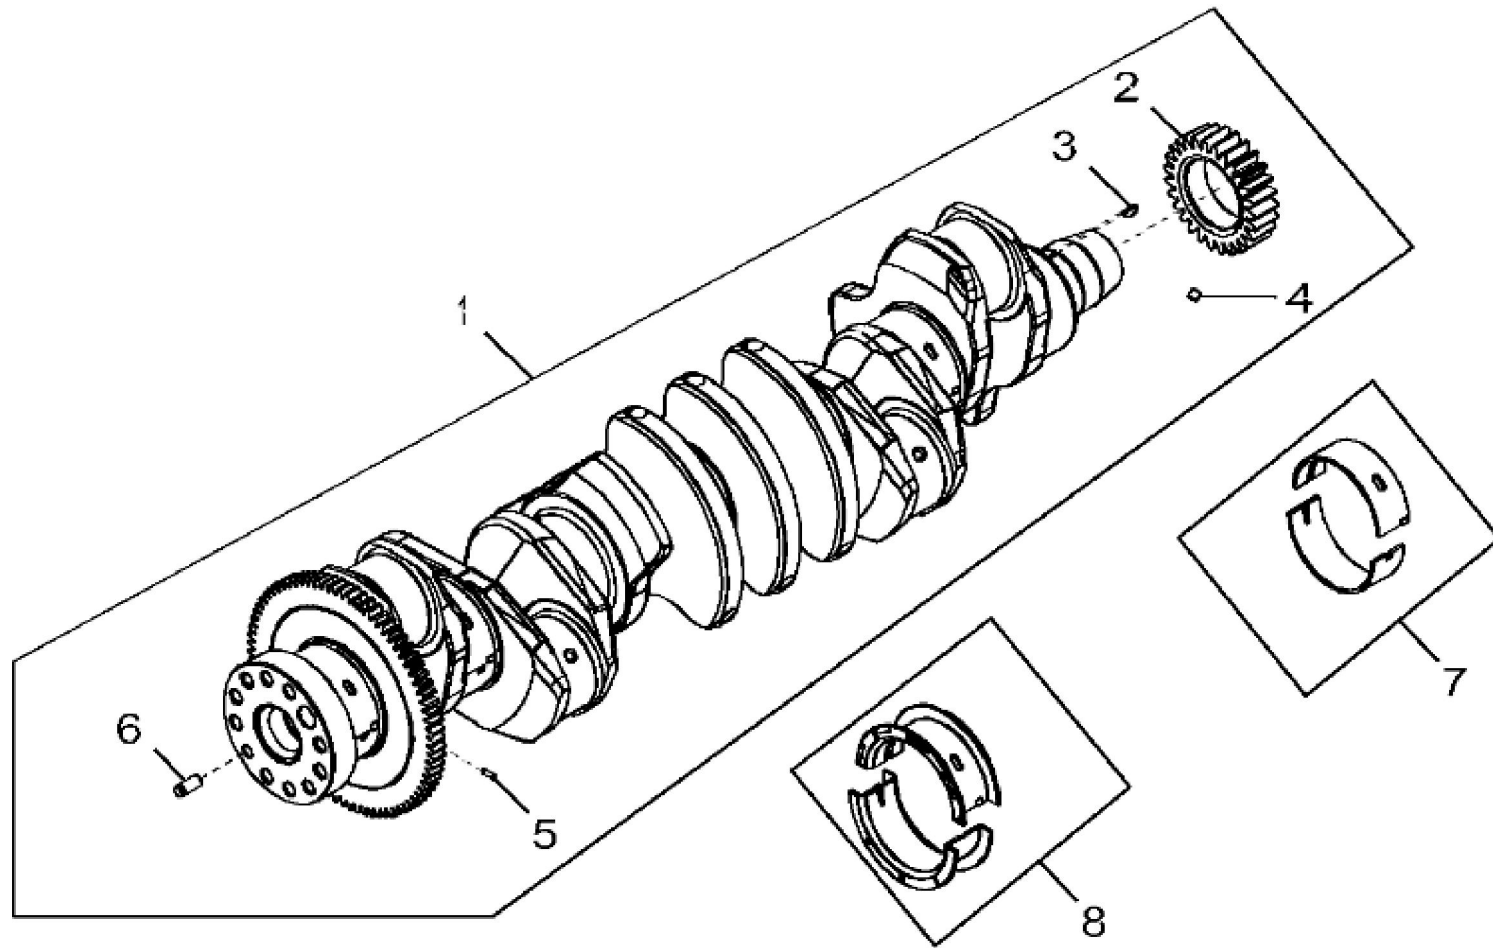

John Deere > Agriculture >TRACTOR >8370RT - TRACTOR >8370RT Tractor (S.N. 912001-)(Worldwide Edition) >19 ENGINE 6090RW464-DZ106877 >ST751009 - 4611 CYLINDER BLOCK WITH LINERS AND CAMSHAFT

KEY	PART NO.	PART NAME	QTY	REMARKS
1	R504811	WASHER	1	
2	R522884	CAMSHAFT	1	SUB FOR R520366
2	SE501775	CAMSHAFT REMAN	1	REMAN FOR R522884
3	R542281	GEAR	1	SUB FOR R518255
4	R543260	GEAR	1	SUB FOR R528098
5	26H91	SHAFT KEY	1	3/16" X 1-1/4"
6	CYLINDER BLOCK	1	MARKED R534403; ORDER DZ10590
7	R527877	BUSHING	6	
8	R120954	BEARING CAP	1	
9	R120953	BEARING CAP	6	
10	R519287	CAP SCREW	14	
11	R82007	PLUG	1	
12	RE57836	PIPE PLUG	2	
13	RE537640	ENGINE OIL PRESS. SENSOR	1	(Engine Oil Pressure Sensor)
14	RE537634	SENSOR	2	(Magnetic Pick Up Sensor)
15	RE555307	CAM FOLLOWER ROLLER	12	SUB FOR RE540586
16	RE46686	FITTING	2	
17	51M7040	O-RING	2	9.300 X 2.200 mm
18	RE546932	FITTING	2	
19	RE71255	PIPE PLUG	2	
20	AT13740	DRAIN VALVE	1	
21	RE522991	ORIFICE	6	
22	CYLINDER LINER	6	(Order Piston liner Kit)
23	RE541037	O-RING KIT	6	
24	R527468	SHIM	6	
25	DZ10083	PISTON RING	1	

<https://www.ebooklibonline.com>

Hello dear friend!

Thank you very much for reading.

Enter the link into your browser.

The full manual is available for immediate download.

<https://www.ebooklibonline.com>

KEY	PART NO.	PART NAME	QTY	REMARKS	
1	RE565972	CRANKSHAFT	1	MARKED DZ100385; SUB FOR RE548603 OR RE533517	
1	SE502713	CRANKSHAFT REMAN	1	(With Bearings) REMAN FOR RE565972	
2	R543259	GEAR	1		
3	R120752	KEY	1		
4	AT107510	PLUG	6		
5	34M7089	DOWEL PIN	1	4 X 12 mm	
6	44M7036	DOWEL PIN	1		
7	RE529319	BEARING	6		
8	RE529320	THRUST BEARING	1		