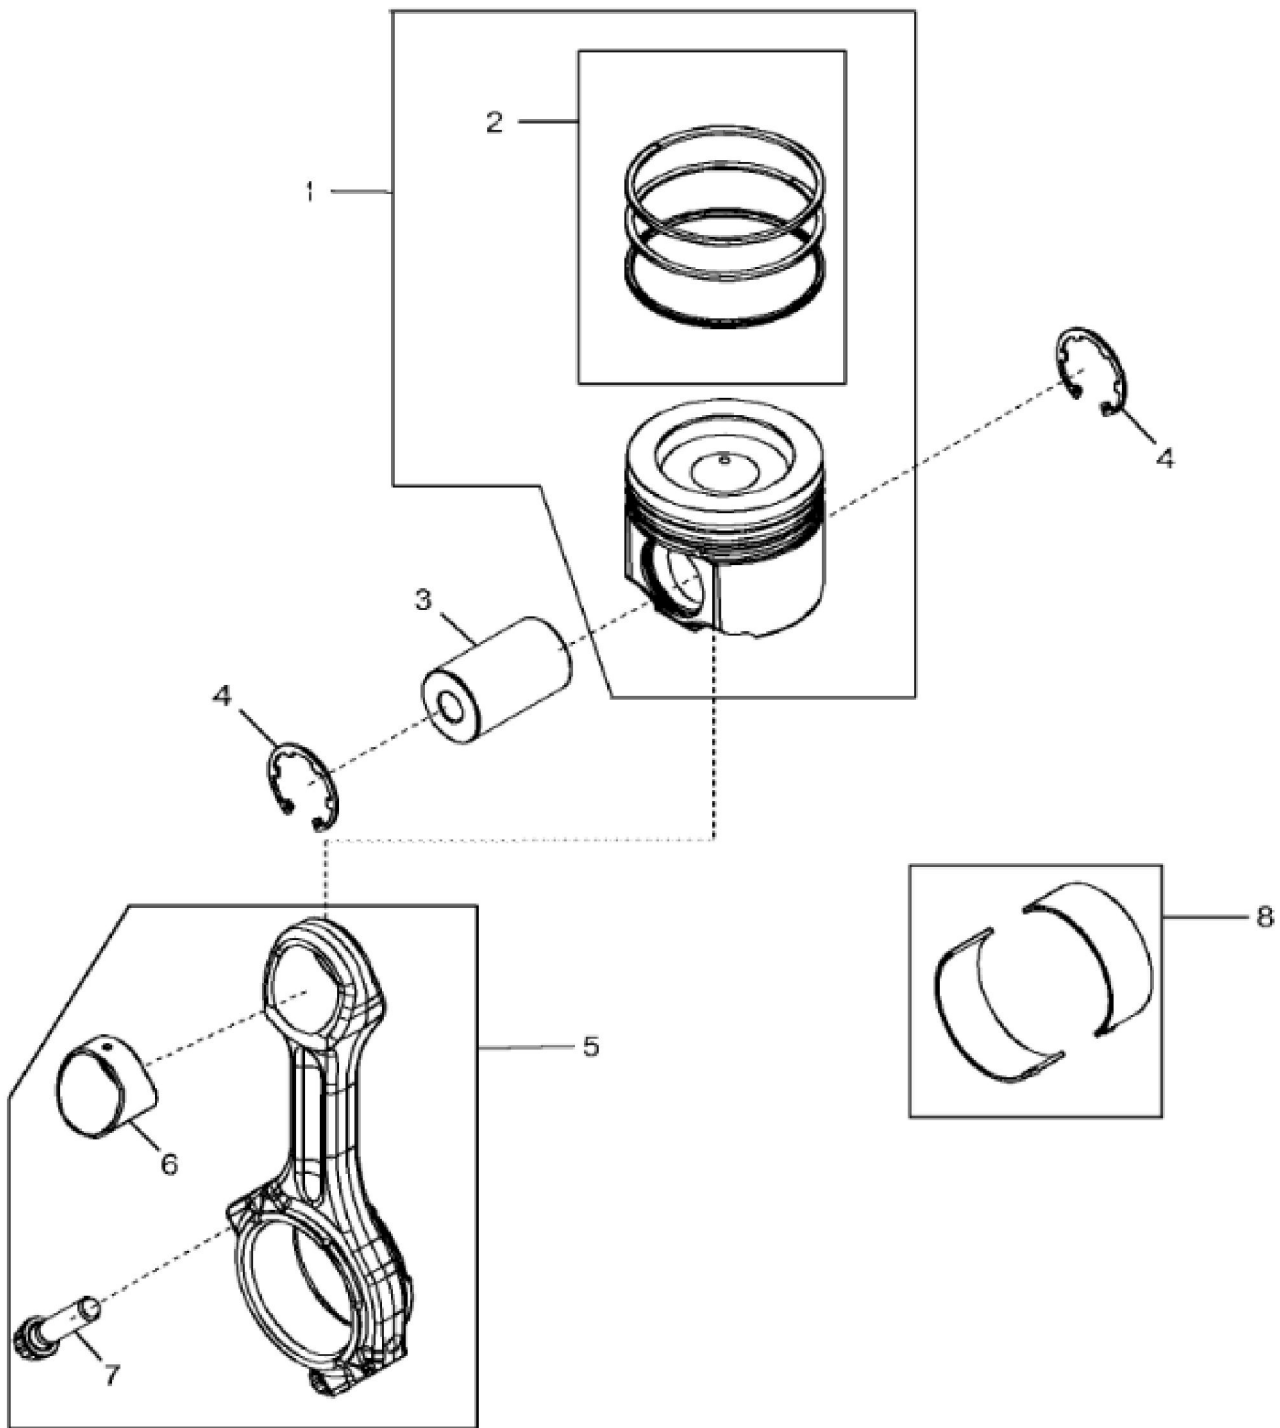

John Deere > Agriculture >TRACTOR >8370RT - TRACTOR >8370RT Tractor (S.N. 912001-)(Worldwide Edition) >19 ENGINE 6090RW464-DZ106877 >ST751009 - 4611 CYLINDER BLOCK WITH LINERS AND CAMSHAFT

KEY	PART NO.	PART NAME	QTY	REMARKS
1	R504811	WASHER	1	
2	R522884	CAMSHAFT	1	SUB FOR R520366
2	SE501775	CAMSHAFT REMAN	1	REMAN FOR R522884
3	R542281	GEAR	1	SUB FOR R518255
4	R543260	GEAR	1	SUB FOR R528098
5	26H91	SHAFT KEY	1	3/16" X 1-1/4"
6	CYLINDER BLOCK	1	MARKED R534403; ORDER DZ10590
7	R527877	BUSHING	6	
8	R120954	BEARING CAP	1	
9	R120953	BEARING CAP	6	
10	R519287	CAP SCREW	14	
11	R82007	PLUG	1	
12	RE57836	PIPE PLUG	2	
13	RE537640	ENGINE OIL PRESS. SENSOR	1	(Engine Oil Pressure Sensor)
14	RE537634	SENSOR	2	(Magnetic Pick Up Sensor)
15	RE555307	CAM FOLLOWER ROLLER	12	SUB FOR RE540586
16	RE46686	FITTING	2	
17	51M7040	O-RING	2	9.300 X 2.200 mm
18	RE546932	FITTING	2	
19	RE71255	PIPE PLUG	2	
20	AT13740	DRAIN VALVE	1	
21	RE522991	ORIFICE	6	
22	CYLINDER LINER	6	(Order Piston liner Kit)
23	RE541037	O-RING KIT	6	
24	R527468	SHIM	6	
25	DZ10083	PISTON RING	1	

<https://www.ebooklibonline.com>

Hello dear friend!

Thank you very much for reading.

Enter the link into your browser.

The full manual is available for immediate download.

<https://www.ebooklibonline.com>

KEY	PART NO.	PART NAME	QTY	REMARKS	
1	RE565972	CRANKSHAFT	1	MARKED DZ100385; SUB FOR RE548603 OR RE533517	
1	SE502713	CRANKSHAFT REMAN	1	(With Bearings) REMAN FOR RE565972	
2	R543259	GEAR	1		
3	R120752	KEY	1		
4	AT107510	PLUG	6		
5	34M7089	DOWEL PIN	1	4 X 12 mm	
6	44M7036	DOWEL PIN	1		
7	RE529319	BEARING	6		
8	RE529320	THRUST BEARING	1		