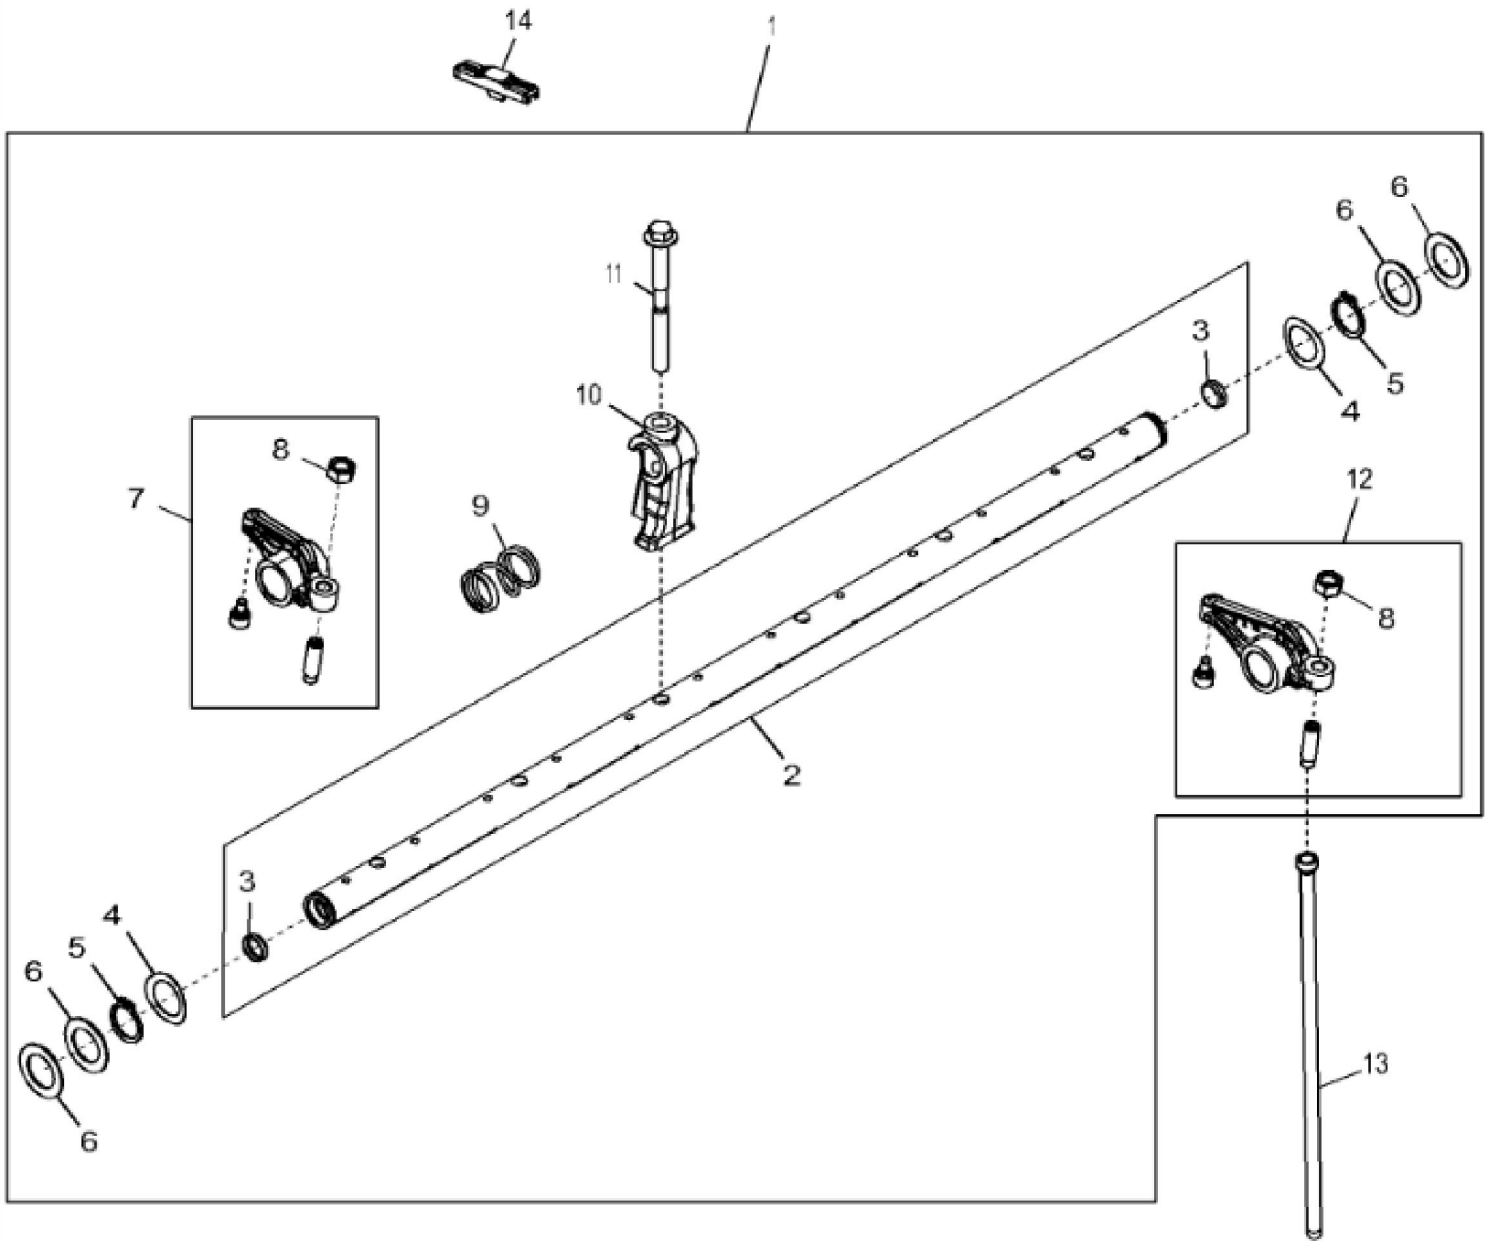

John Deere > Agriculture >TRACTOR >8370RT - TRACTOR >8370RT Tractor (S.N. 912001-)(Worldwide Edition) >19 ENGINE 6090RW464-DZ106877 >ST751009 - 4611 CYLINDER BLOCK WITH LINERS AND CAMSHAFT

KEY	PART NO.	PART NAME	QTY	REMARKS
1	R504811	WASHER	1	
2	R522884	CAMSHAFT	1	SUB FOR R520366
2	SE501775	CAMSHAFT REMAN	1	REMAN FOR R522884
3	R542281	GEAR	1	SUB FOR R518255
4	R543260	GEAR	1	SUB FOR R528098
5	26H91	SHAFT KEY	1	3/16" X 1-1/4"
6	CYLINDER BLOCK	1	MARKED R534403; ORDER DZ10590
7	R527877	BUSHING	6	
8	R120954	BEARING CAP	1	
9	R120953	BEARING CAP	6	
10	R519287	CAP SCREW	14	
11	R82007	PLUG	1	
12	RE57836	PIPE PLUG	2	
13	RE537640	ENGINE OIL PRESS. SENSOR	1	(Engine Oil Pressure Sensor)
14	RE537634	SENSOR	2	(Magnetic Pick Up Sensor)
15	RE555307	CAM FOLLOWER ROLLER	12	SUB FOR RE540586
16	RE46686	FITTING	2	
17	51M7040	O-RING	2	9.300 X 2.200 mm
18	RE546932	FITTING	2	
19	RE71255	PIPE PLUG	2	
20	AT13740	DRAIN VALVE	1	
21	RE522991	ORIFICE	6	
22	CYLINDER LINER	6	(Order Piston liner Kit)
23	RE541037	O-RING KIT	6	
24	R527468	SHIM	6	
25	DZ10083	PISTON RING	1	

Thank you so much for reading

KEY	PART NO.	PART NAME	QTY	REMARKS	
1	DZ10207	PISTON-LINER KIT	6	PISTON MARKED RE555132; SUB FOR RE542629	
2	DZ10083	PISTON RING	1	SUB FOR RE539642	
3	DZ101959	PISTON PIN	6	SUB FOR R517073	
4	R519640	SNAP RING	12		
5	RE565318	CONNECTING ROD	6	MARKED DZ100420; SUB FOR RE537877	
5	SE502544	CONNECTING ROD REMAN	6	REMAN FOR RE537877 AND RE565318	
6	R74008	BUSHING	1		
7	R542878	CAP SCREW	2	SUB FOR R501035	
8	RE538581	BEARING	6		