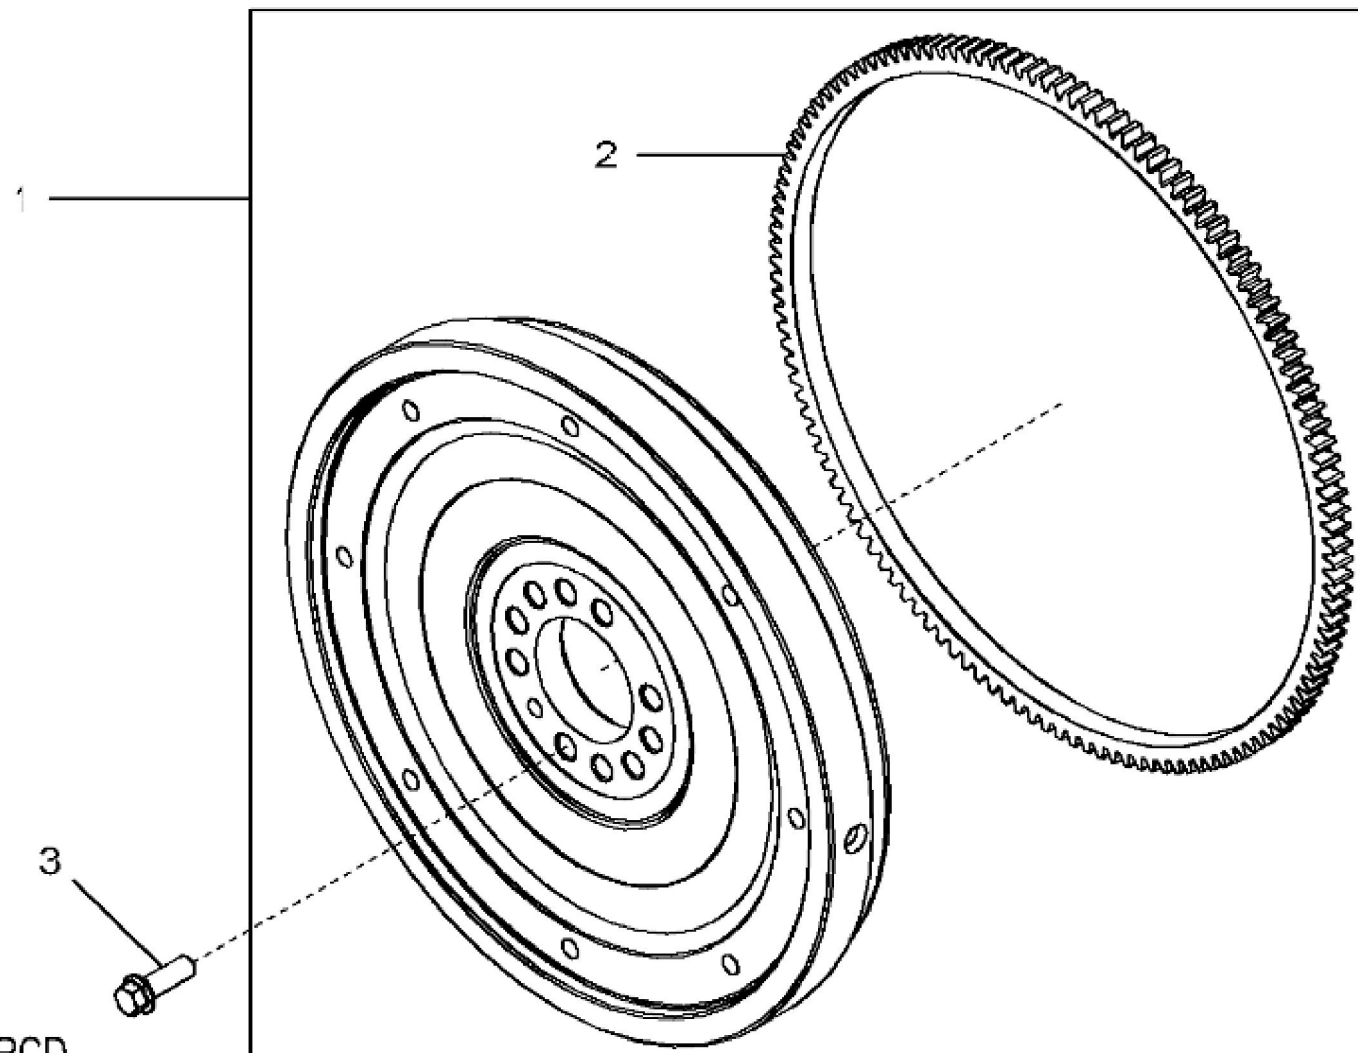

KEY	PART NO.	PART NAME	QTY	REMARKS	
1	19M8291	SCREW	15	M8 X 35	
2	RE552592	COVER	1	ORDER RE563766	
2	RE563766	COVER	1	MARKED R535844	
3	R526607	SEAL	1		
4	R530844	DEFLECTOR	1		
5	19M7775	SCREW	2	M6 X 16	
6	19M7796	SCREW	1	M6 X 30	

KEY	PART NO.	PART NAME	QTY	REMARKS	
1	19M7788	SCREW	6	M12 X 25	
2	19M9200	SCREW	6	M10 X 20	

1496_RE538659_PCD

Suggest:

For more complete manuals. Please go to the home page.

<https://www.ebooklibonline.com>

If the above button click is invalid. Please download this document first, and then click the above link to download the complete manual.

Thank you so much for reading

KEY	PART NO.	PART NAME	QTY	REMARKS	
1	R121929	PLUG	1		
2	RE535552	SEAL	1		
3	R527660	GASKET	1		
4	F1743R	DOWEL PIN	2		
5	R526588	HOUSING	1		
6	19M7868	SCREW	6	M8 X 30	