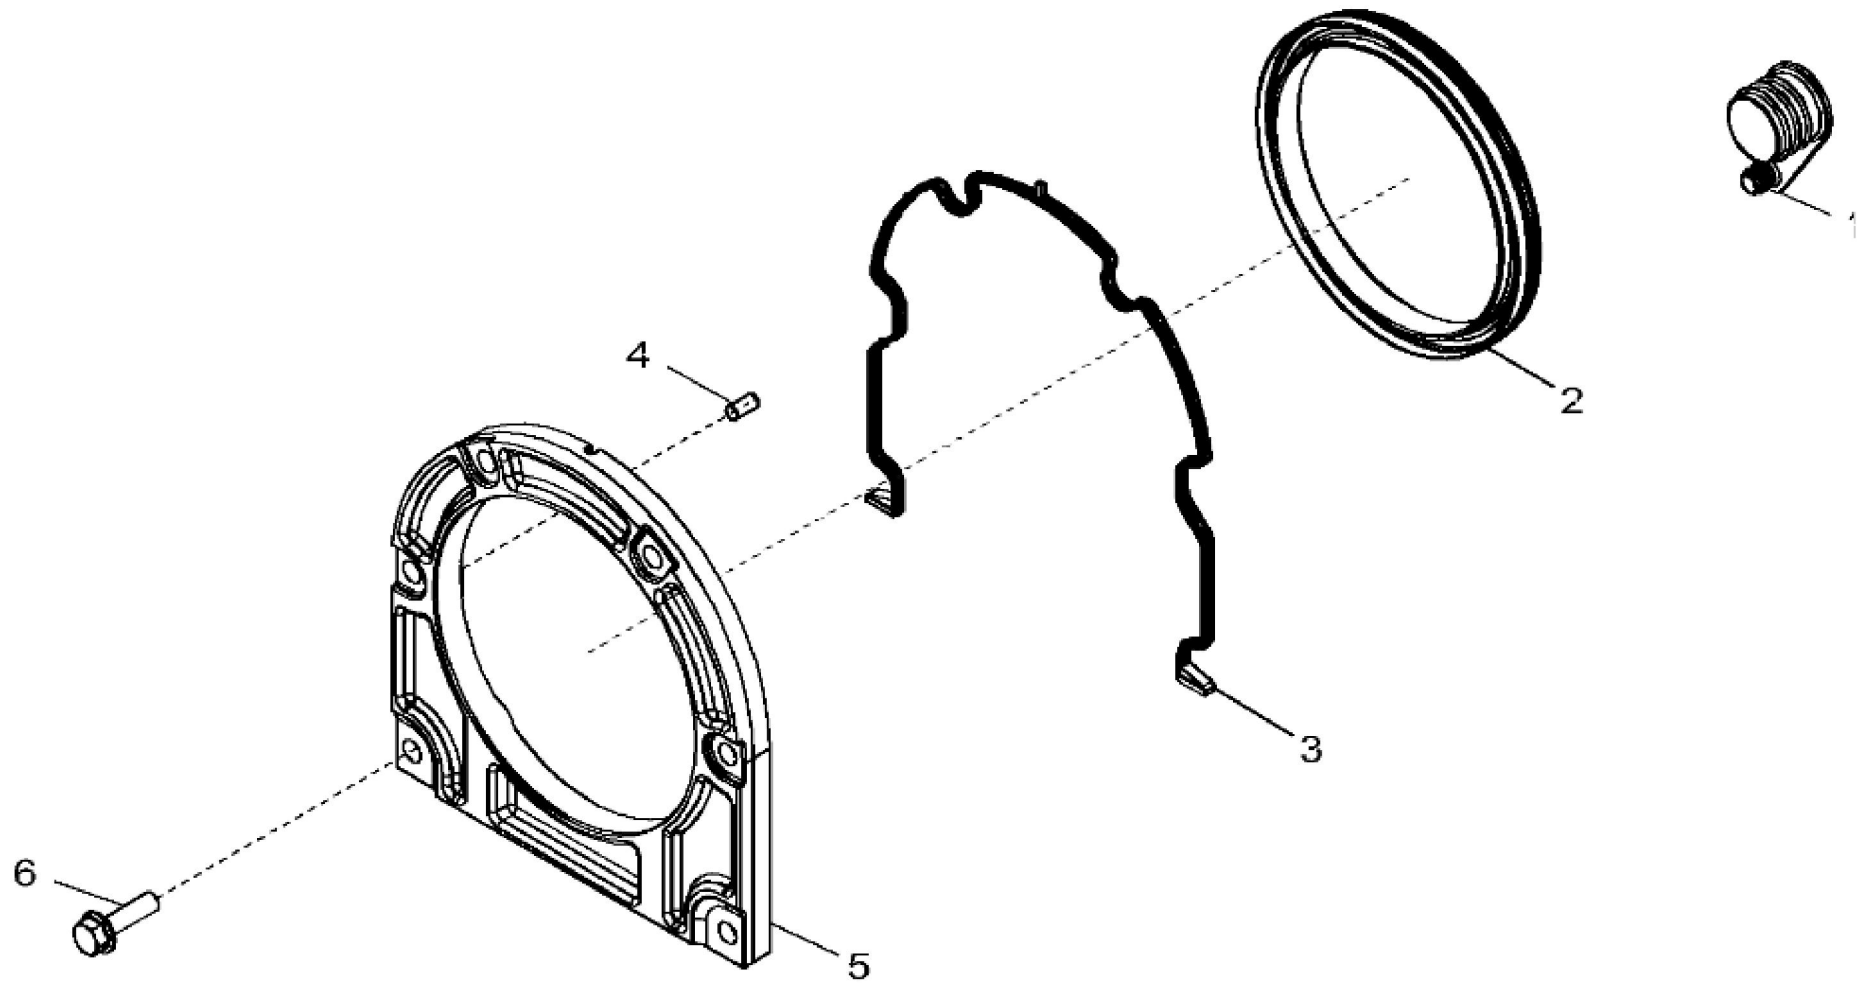

KEY	PART NO.	PART NAME	QTY	REMARKS	
1	19M8291	SCREW	15	M8 X 35	
2	RE552592	COVER	1	ORDER RE563766	
2	RE563766	COVER	1	MARKED R535844	
3	R526607	SEAL	1		
4	R530844	DEFLECTOR	1		
5	19M7775	SCREW	2	M6 X 16	
6	19M7796	SCREW	1	M6 X 30	

KEY	PART NO.	PART NAME	QTY	REMARKS	
1	19M7788	SCREW	6	M12 X 25	
2	19M9200	SCREW	6	M10 X 20	

1496_RE538659_PCD

Suggest:

For more complete manuals. Please go to the home page.

<https://www.ebooklibonline.com>

If the above button click is invalid. Please download this document first, and then click the above link to download the complete manual.

Thank you so much for reading

KEY	PART NO.	PART NAME	QTY	REMARKS	
1	R121929	PLUG	1		
2	RE535552	SEAL	1		
3	R527660	GASKET	1		
4	F1743R	DOWEL PIN	2		
5	R526588	HOUSING	1		
6	19M7868	SCREW	6	M8 X 30	