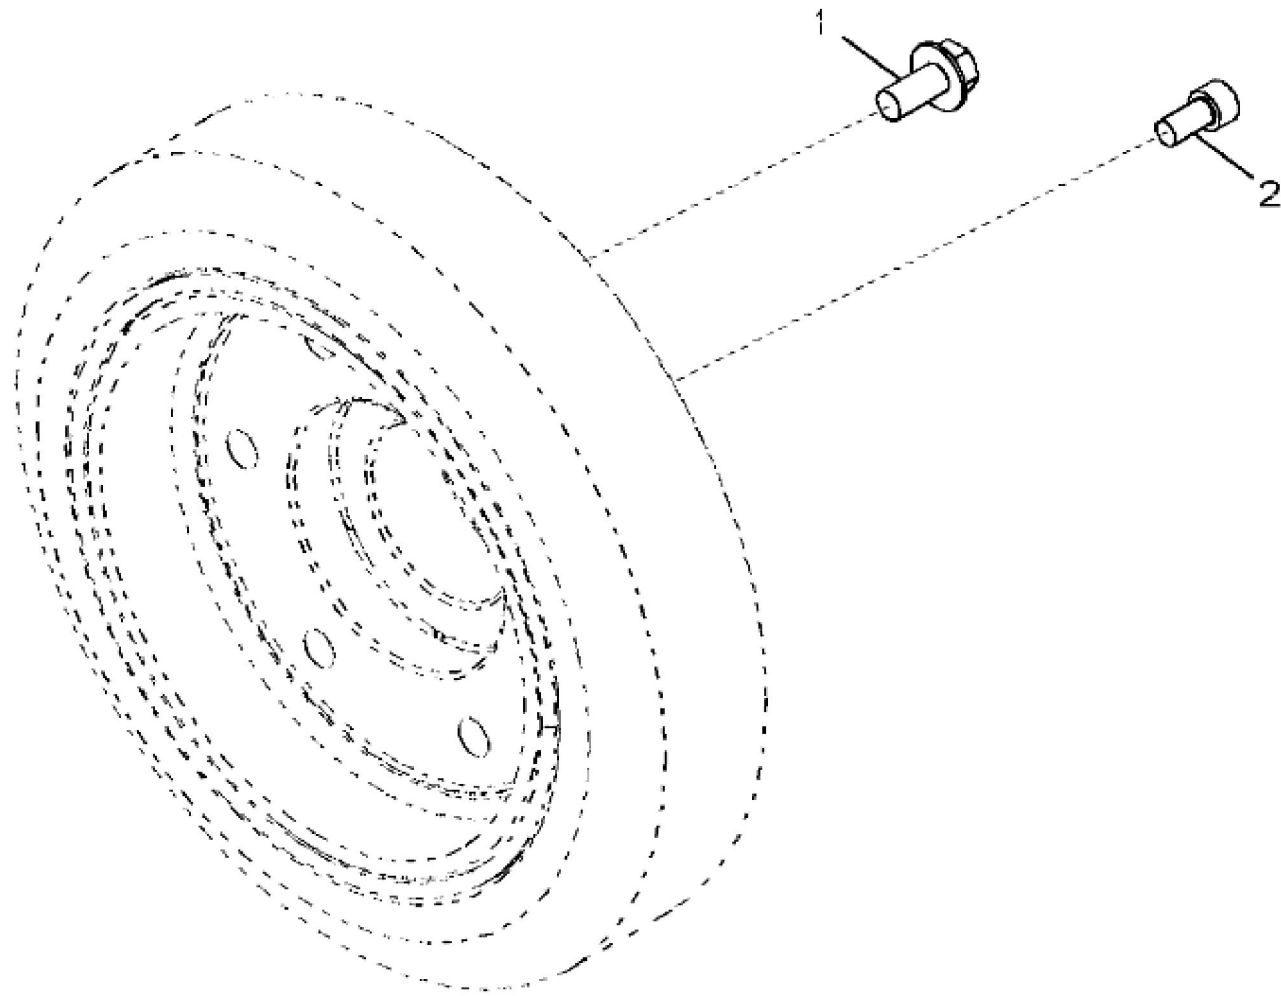

1398_RE558936_PCD

KEY	PART NO.	PART NAME	QTY	REMARKS	
1	19M7788	SCREW	6	M12 X 25	
2	19M9200	SCREW	6	M10 X 20