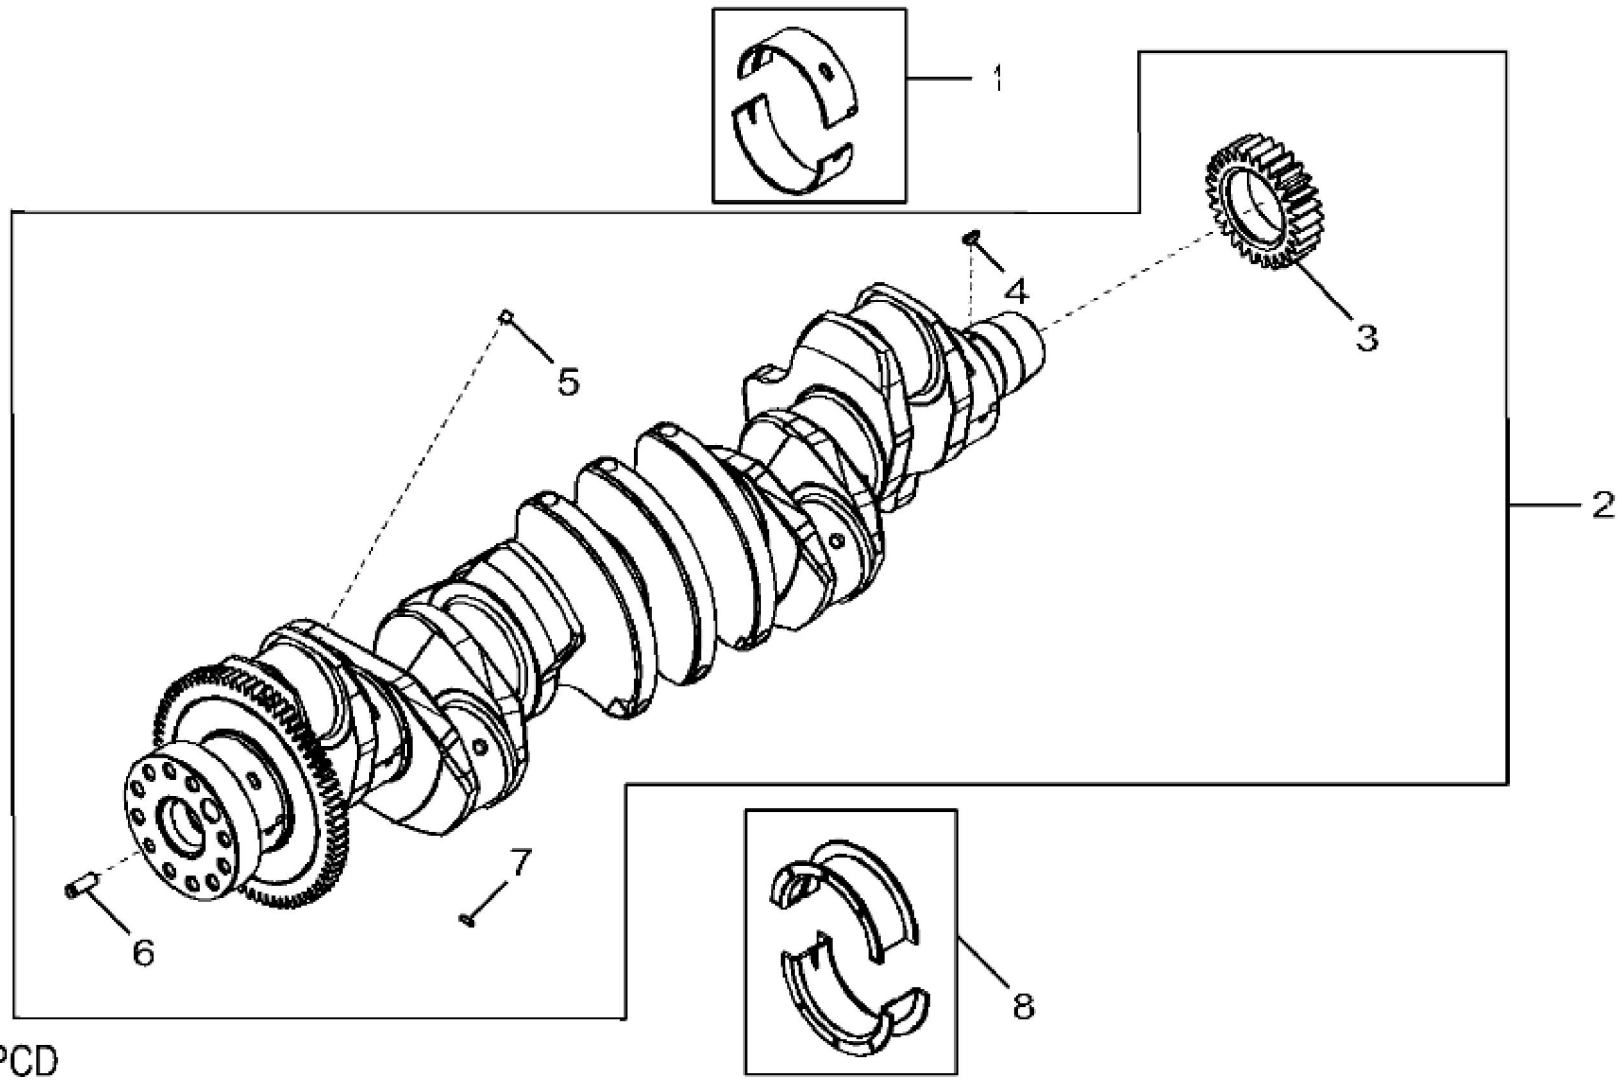

4705_RE542752_PCD

KEY	PART NO.	PART NAME	QTY	REMARKS	
1	RE529319	BEARING	6	KIT; R519427 AND R519428	
2	RE542753	CRANKSHAFT	1		
2	SE502542	CRANKSHAFT REMAN	1	(With Bearings) REMAN FOR RE542753	
3	R104587	GEAR	1		
4	R120752	KEY	1		
5	AT107510	PLUG	6		
6	44M7070	DOWEL PIN	1		
7	34M7089	DOWEL PIN	1	4 X 12 mm	
8	RE529320	THRUST BEARING	1	KIT; R519429 AND R519430