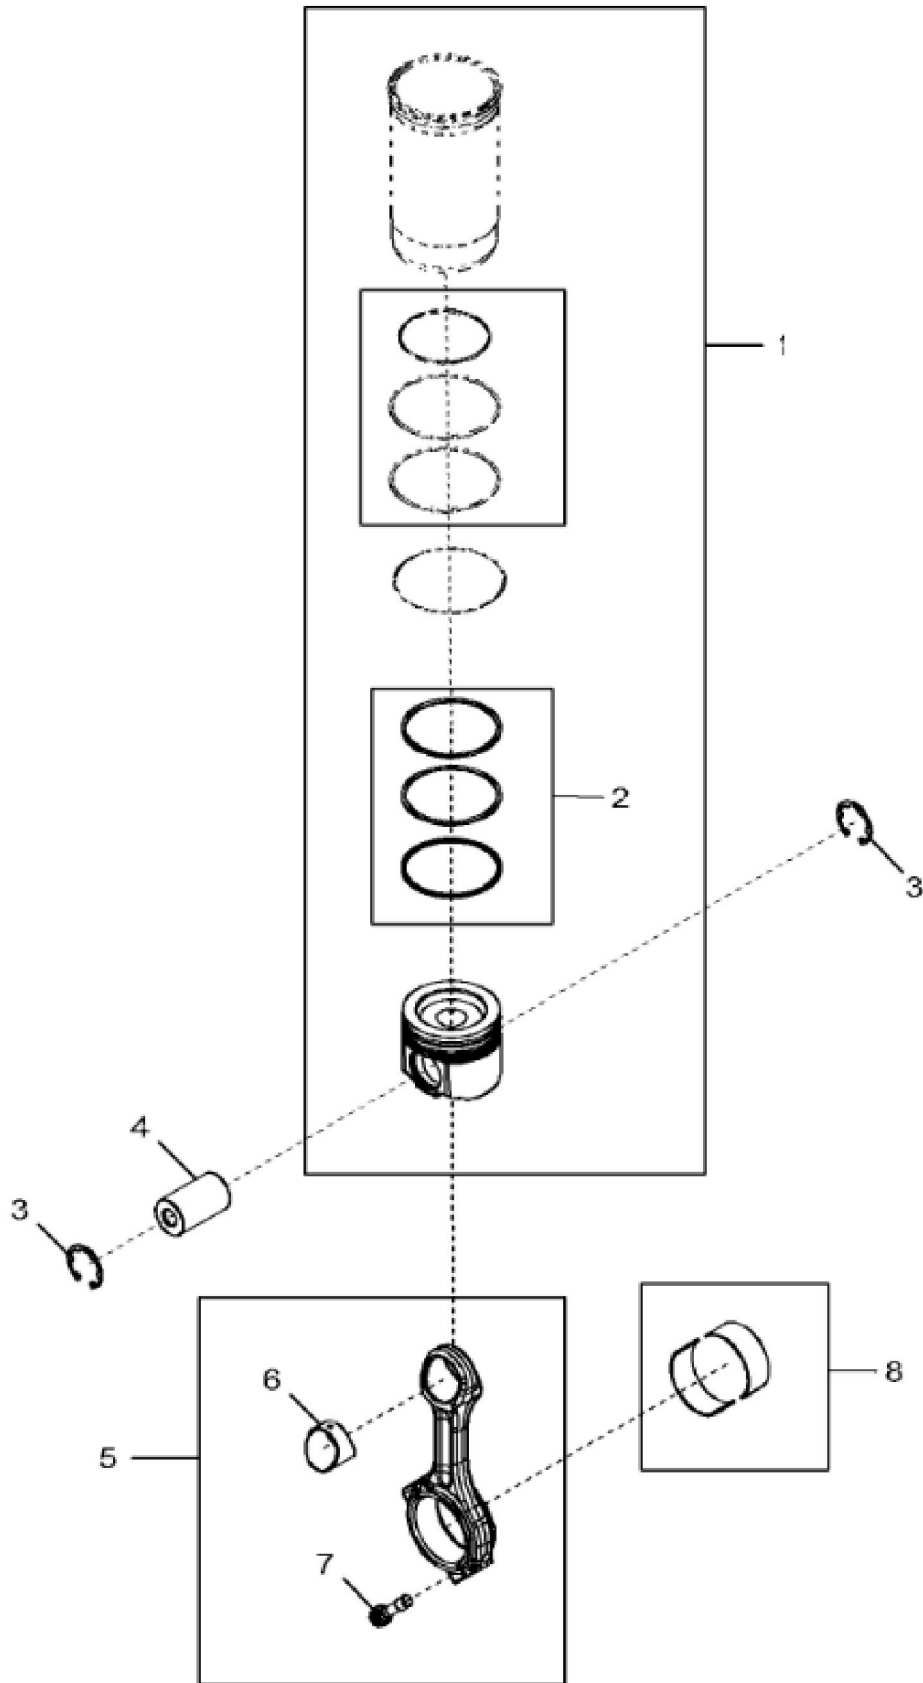

KEY	PART NO.	PART NAME	QTY	REMARKS
1	AT13740	DRAIN VALVE	1	
2	DZ10211	PISTON-LINER KIT	6	PISTON MARKED RE529264; SUB FOR RE545266 OR RE531072
3	RE541037	O-RING KIT	1	SUB FOR AR98850
4	R527468	SHIM	1	TK = 0.004"
4	R93948	SHIM	1	(Not Illustrated) TK = 0.002"
4	R528685	SHIM	1	(Not Illustrated) TK = 0.006"
4	R536310	SHIM	1	(Not Illustrated) TK = 0.008"
4	R536311	SHIM	1	(Not Illustrated) TK = 0.010"
5	R43409	PLUG	1	
6	RE522991	ORIFICE	6	
7	RE555307	CAM FOLLOWER ROLLER	12	SUB FOR RE540586 OR RE535576 OR RE519889
8	RE57836	PIPE PLUG	3	
9	RE519144	SENSOR	2	(Magnetic Pick Up Sensor)
10	51M7044	O-RING	1	17.300 X 2.200 mm
11	RE71255	PIPE PLUG	5	
12	RE167207	SENSOR	1	(Pressure Sensor)
13	R528098	GEAR	1	(Camshaft) Z = 54, SUB FOR R518212
14	R518255	GEAR	1	(Fuel Supply Pump Drive) Z = 64
15	R504811	WASHER	1	
16	26H91	SHAFT KEY	1	3/16" X 1-1/4"
17	R522884	CAMSHAFT	1	SUB FOR R520366
17	SE501775	CAMSHAFT REMAN	1	REMAN FOR R522884
18	...	CYLINDER BLOCK	1	MARKED R542211; ORDER DZ10789 OR DZ10597
18	DZ10789	SHORT BLOCK ASSEMBLY	1	(For Marine Engine)
18	DZ10597	SHORT BLOCK ASSEMBLY	1	(For Non-Marine Engine)
19	R120954	BEARING CAP	1	
20	R519287	CAP SCREW	14	
21	R120953	BEARING CAP	6	
22	R527877	BUSHING	6	
23	R82007	PLUG	1	
24	R54326	O-RING	6	
25	R518034	BUSHING	1	

KEY	PART NO.	PART NAME	QTY	REMARKS	
1	RE529319	BEARING	6	KIT; R519427 AND R519428	
2	RE542753	CRANKSHAFT	1		
2	SE502542	CRANKSHAFT REMAN	1	(With Bearings) REMAN FOR RE542753	
3	R104587	GEAR	1		
4	R120752	KEY	1		
5	AT107510	PLUG	6		
6	44M7070	DOWEL PIN	1		
7	34M7089	DOWEL PIN	1	4 X 12 mm	
8	RE529320	THRUST BEARING	1	KIT; R519429 AND R519430	