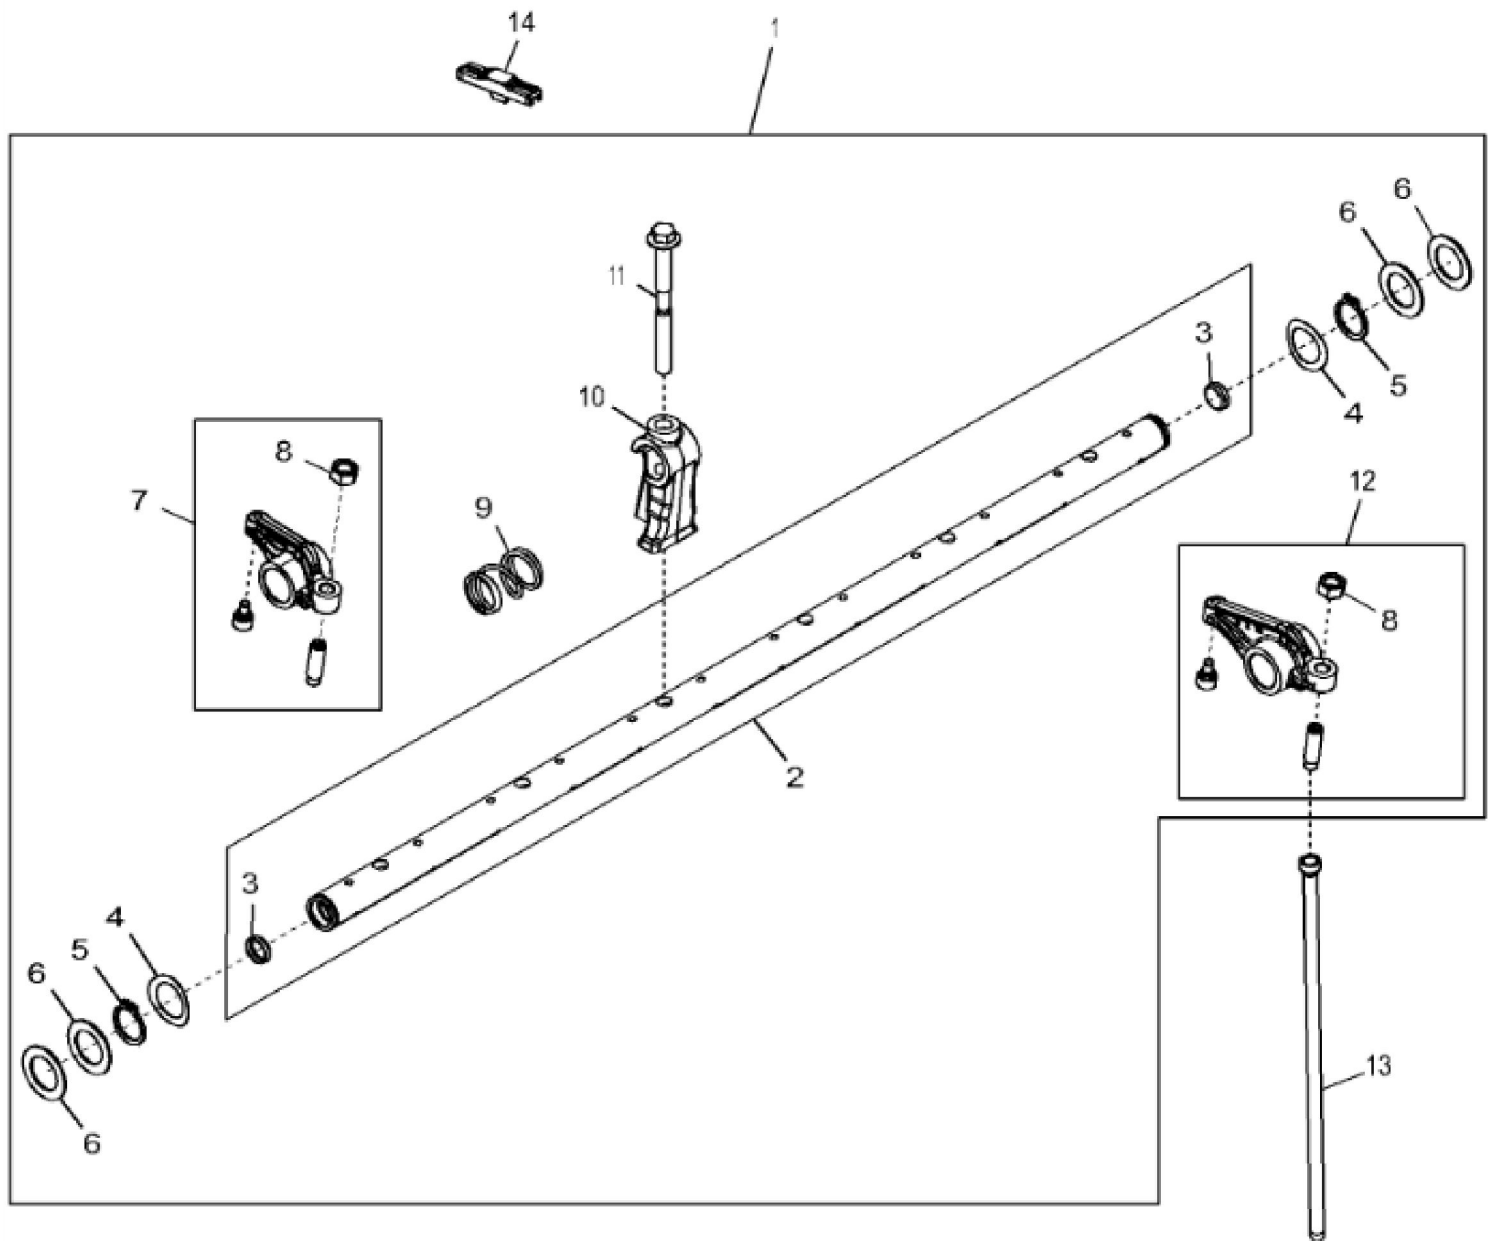

KEY	PART NO.	PART NAME	QTY	REMARKS	
1	RE529319	BEARING	6	KIT; R519427 AND R519428	
2	RE542753	CRANKSHAFT	1		
2	SE502542	CRANKSHAFT REMAN	1	(With Bearings) REMAN FOR RE542753	
3	R104587	GEAR	1		
4	R120752	KEY	1		
5	AT107510	PLUG	6		
6	44M7070	DOWEL PIN	1		
7	34M7089	DOWEL PIN	1	4 X 12 mm	
8	RE529320	THRUST BEARING	1	KIT; R519429 AND R519430	

Thank you so much for reading

KEY	PART NO.	PART NAME	QTY	REMARKS	
1	DZ10211	PISTON-LINER KIT	6	SUB FOR RE545266 OR RE571507	
2	DZ10083	PISTON RING KIT	6	SUB FOR RE570611	
3	R519640	SNAP RING	12		
4	DZ101959	PISTON PIN	6	OD = 47 mm; LGTH = 79 mm, SUB FOR R517073	
5	RE565318	CONNECTING ROD	6	MARKED DZ100420; SUB FOR RE537877	
5	SE502544	CONNECTING ROD REMAN	1	REMAN FOR RE537877	
6	R74008	BUSHING	1		
7	R542878	CAP SCREW	2	SUB FOR R501035	
8	RE538581	BEARING	6	KIT; R526721 AND R526722	