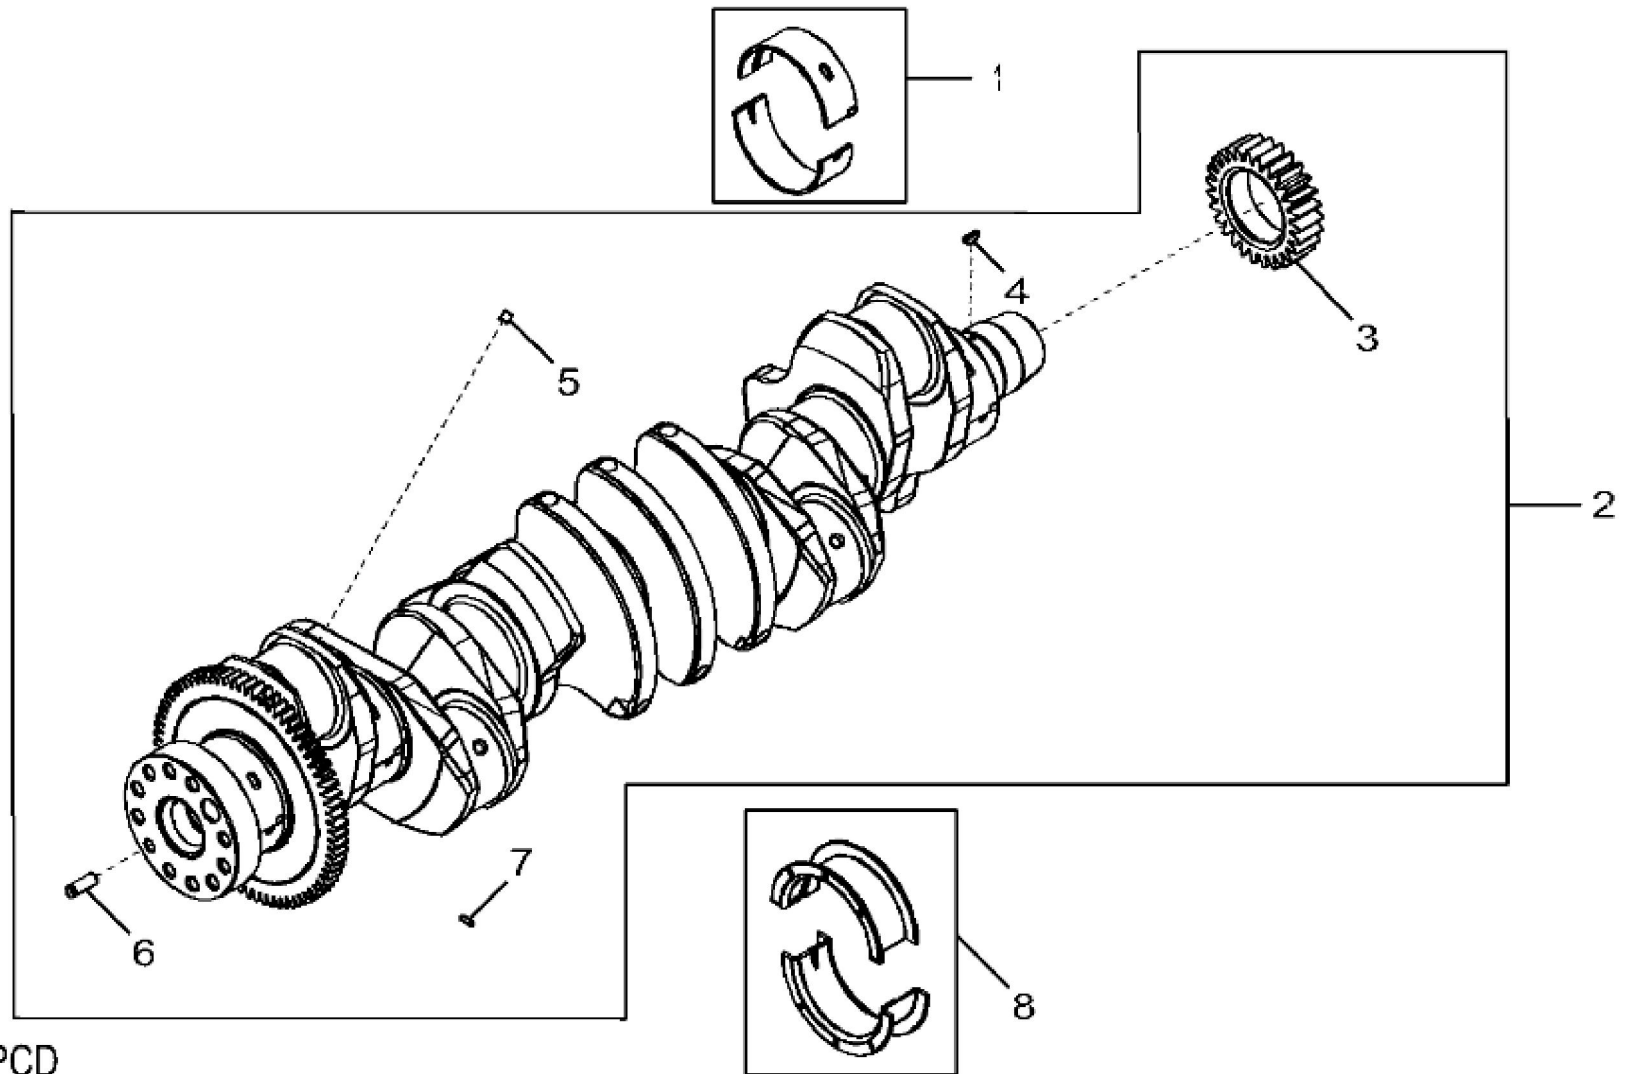

4705_RE542752_PCD

John Deere > Agriculture >TRACTOR >8370R - TRACTOR >8370R Tractor (Engine: 6090HBM01, Stage II) (South America Edition) >21 ENGINE 6090HBM01-DZ10413 >ST318251 - 4705 CRANKSHAFT / BEARINGS

KEY	PART NO.	PART NAME	QTY	REMARKS	
1	RE529319	BEARING	6	KIT; R519427 AND R519428	
2	RE542753	CRANKSHAFT	1		
2	SE502542	CRANKSHAFT REMAN	1	(With Bearings) REMAN FOR RE542753	
3	R104587	GEAR	1		
4	R120752	KEY	1		
5	AT107510	PLUG	6		
6	44M7070	DOWEL PIN	1		
7	34M7089	DOWEL PIN	1	4 X 12 mm	
8	RE529320	THRUST BEARING	1	KIT; R519429 AND R519430