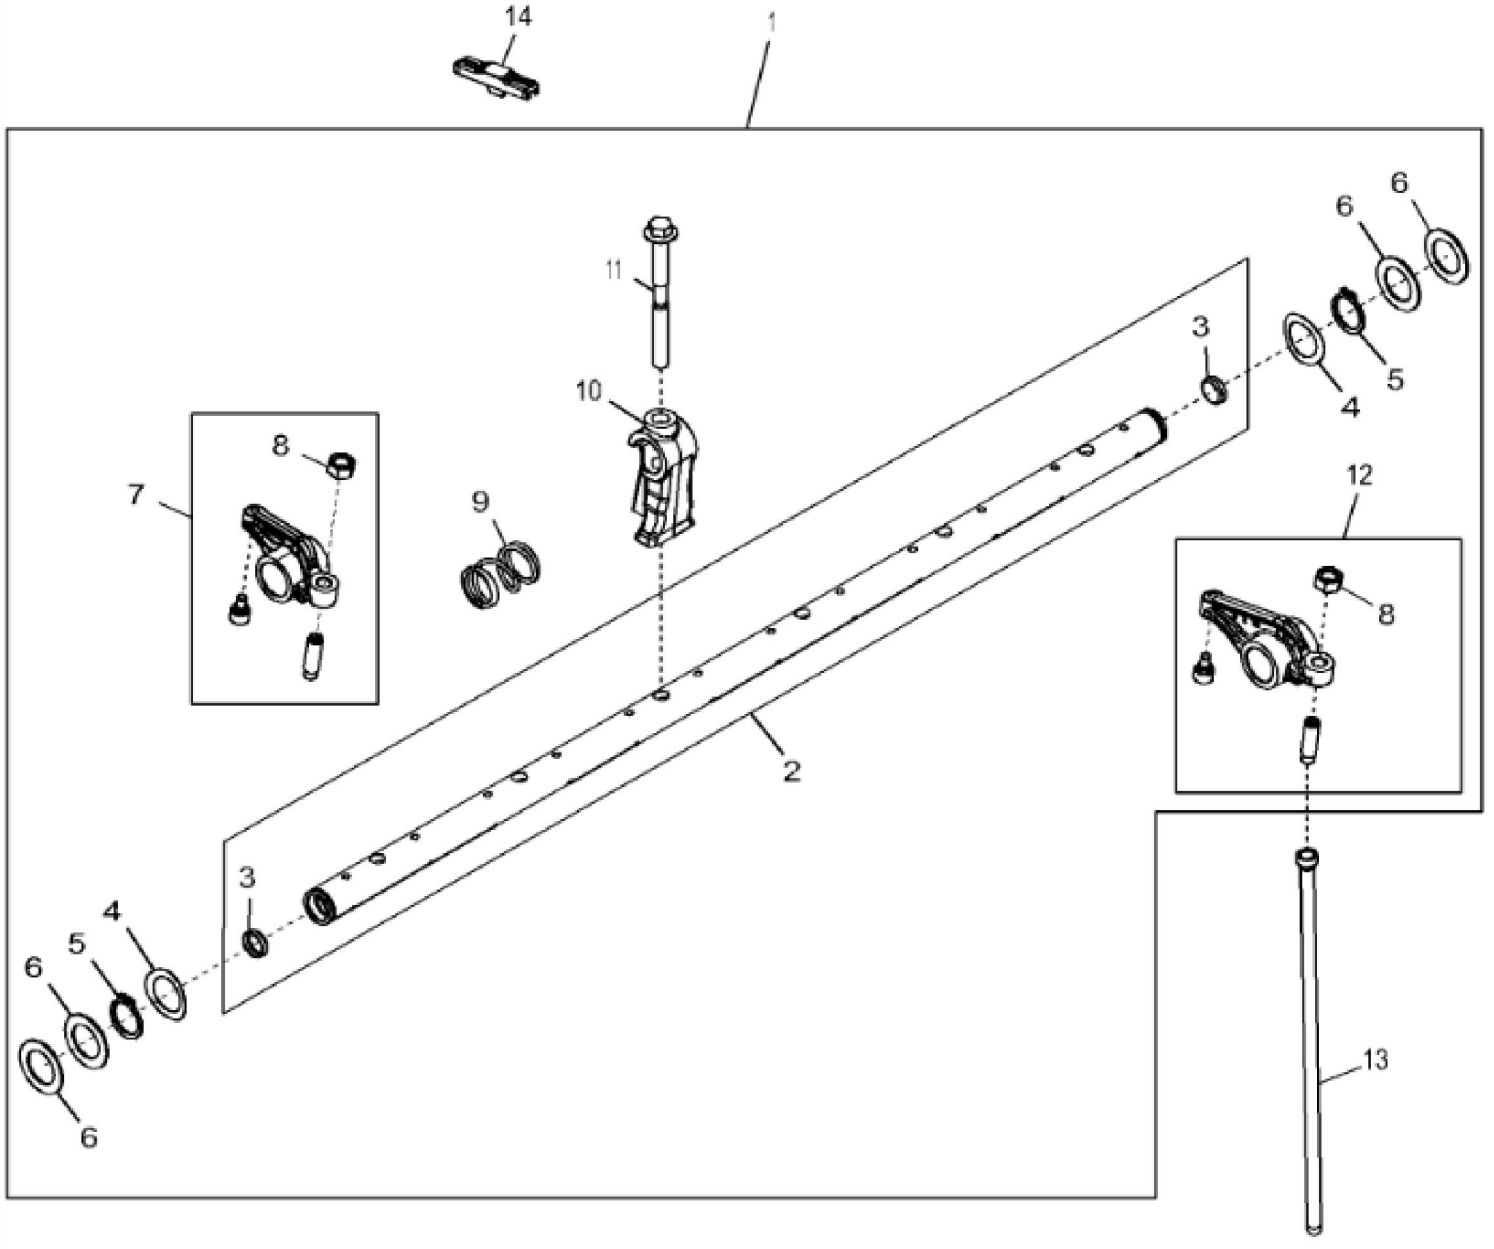

John Deere > Agriculture >TRACTOR >8370R - TRACTOR >8370R Tractor (Engine: 6090HBM01, Stage II) (South America Edition) >21 ENGINE 6090HBM01-DZ10413 >ST318251 - 4705 CRANKSHAFT / BEARINGS

KEY	PART NO.	PART NAME	QTY	REMARKS	
1	RE529319	BEARING	6	KIT; R519427 AND R519428	
2	RE542753	CRANKSHAFT	1		
2	SE502542	CRANKSHAFT REMAN	1	(With Bearings) REMAN FOR RE542753	
3	R104587	GEAR	1		
4	R120752	KEY	1		
5	AT107510	PLUG	6		
6	44M7070	DOWEL PIN	1		
7	34M7089	DOWEL PIN	1	4 X 12 mm	
8	RE529320	THRUST BEARING	1	KIT; R519429 AND R519430	

Thank you so much for reading

RODS AND PISTONS

KEY	PART NO.	PART NAME	QTY	REMARKS
1	DZ10211	PISTON-LINER KIT	6	SUB FOR RE545266 OR RE571507
2	DZ10083	PISTON RING KIT	6	SUB FOR RE570611
3	R519640	SNAP RING	12	
4	DZ101959	PISTON PIN	6	OD = 47 mm; LGTH = 79 mm, SUB FOR R517073
5	RE565318	CONNECTING ROD	6	MARKED DZ100420; SUB FOR RE537877
5	SE502544	CONNECTING ROD REMAN	1	REMAN FOR RE537877
6	R74008	BUSHING	1	
7	R542878	CAP SCREW	2	SUB FOR R501035
8	RE538581	BEARING	6	KIT; R526721 AND R526722