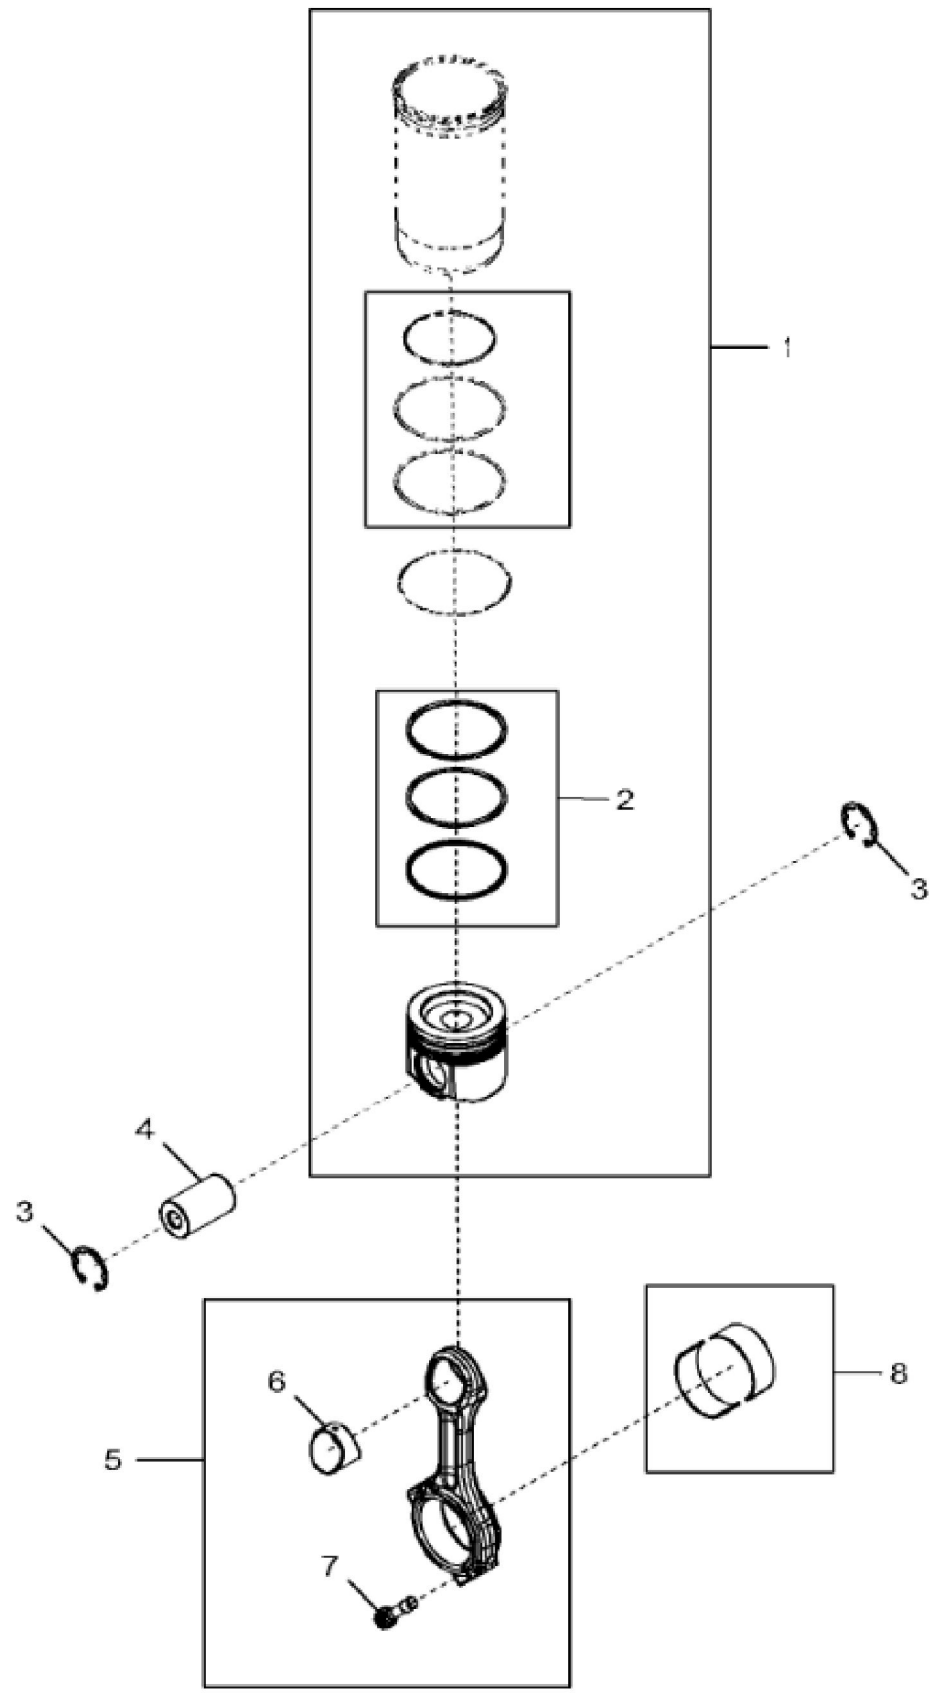

KEY	PART NO.	PART NAME	QTY	REMARKS
1	AT13740	DRAIN VALVE	1	
2	DZ10211	PISTON-LINER KIT	6	PISTON MARKED RE529264; SUB FOR RE545266 OR RE531072
3	RE541037	O-RING KIT	1	SUB FOR AR98850
4	R527468	SHIM	1	TK = 0.004"
4	R93948	SHIM	1	(Not Illustrated) TK = 0.002"
4	R528685	SHIM	1	(Not Illustrated) TK = 0.006"
4	R536310	SHIM	1	(Not Illustrated) TK = 0.008"
4	R536311	SHIM	1	(Not Illustrated) TK = 0.010"
5	R43409	PLUG	1	
6	RE522991	ORIFICE	6	
7	RE555307	CAM FOLLOWER ROLLER	12	SUB FOR RE540586 OR RE535576 OR RE519889
8	RE57836	PIPE PLUG	3	
9	RE519144	SENSOR	2	(Magnetic Pick Up Sensor)
10	51M7044	O-RING	1	17.300 X 2.200 mm
11	RE71255	PIPE PLUG	5	
12	RE167207	SENSOR	1	(Pressure Sensor)
13	R528098	GEAR	1	(Camshaft) Z = 54, SUB FOR R518212
14	R518255	GEAR	1	(Fuel Supply Pump Drive) Z = 64
15	R504811	WASHER	1	
16	26H91	SHAFT KEY	1	3/16" X 1-1/4"
17	R522884	CAMSHAFT	1	SUB FOR R520366
17	SE501775	CAMSHAFT REMAN	1	REMAN FOR R522884
18	...	CYLINDER BLOCK	1	MARKED R542211; ORDER DZ10789 OR DZ10597
18	DZ10789	SHORT BLOCK ASSEMBLY	1	(For Marine Engine)
18	DZ10597	SHORT BLOCK ASSEMBLY	1	(For Non-Marine Engine)
19	R120954	BEARING CAP	1	
20	R519287	CAP SCREW	14	
21	R120953	BEARING CAP	6	
22	R527877	BUSHING	6	
23	R82007	PLUG	1	
24	R54326	O-RING	6	
25	R518034	BUSHING	1	

John Deere > Agriculture >TRACTOR >8370R - TRACTOR >8370R Tractor (Engine: 6090HBM01, Stage II) (South America Edition) >21 ENGINE 6090HBM01-DZ10413 >ST318251 - 4705 CRANKSHAFT / BEARINGS

KEY	PART NO.	PART NAME	QTY	REMARKS	
1	RE529319	BEARING	6	KIT; R519427 AND R519428	
2	RE542753	CRANKSHAFT	1		
2	SE502542	CRANKSHAFT REMAN	1	(With Bearings) REMAN FOR RE542753	
3	R104587	GEAR	1		
4	R120752	KEY	1		
5	AT107510	PLUG	6		
6	44M7070	DOWEL PIN	1		
7	34M7089	DOWEL PIN	1	4 X 12 mm	
8	RE529320	THRUST BEARING	1	KIT; R519429 AND R519430	