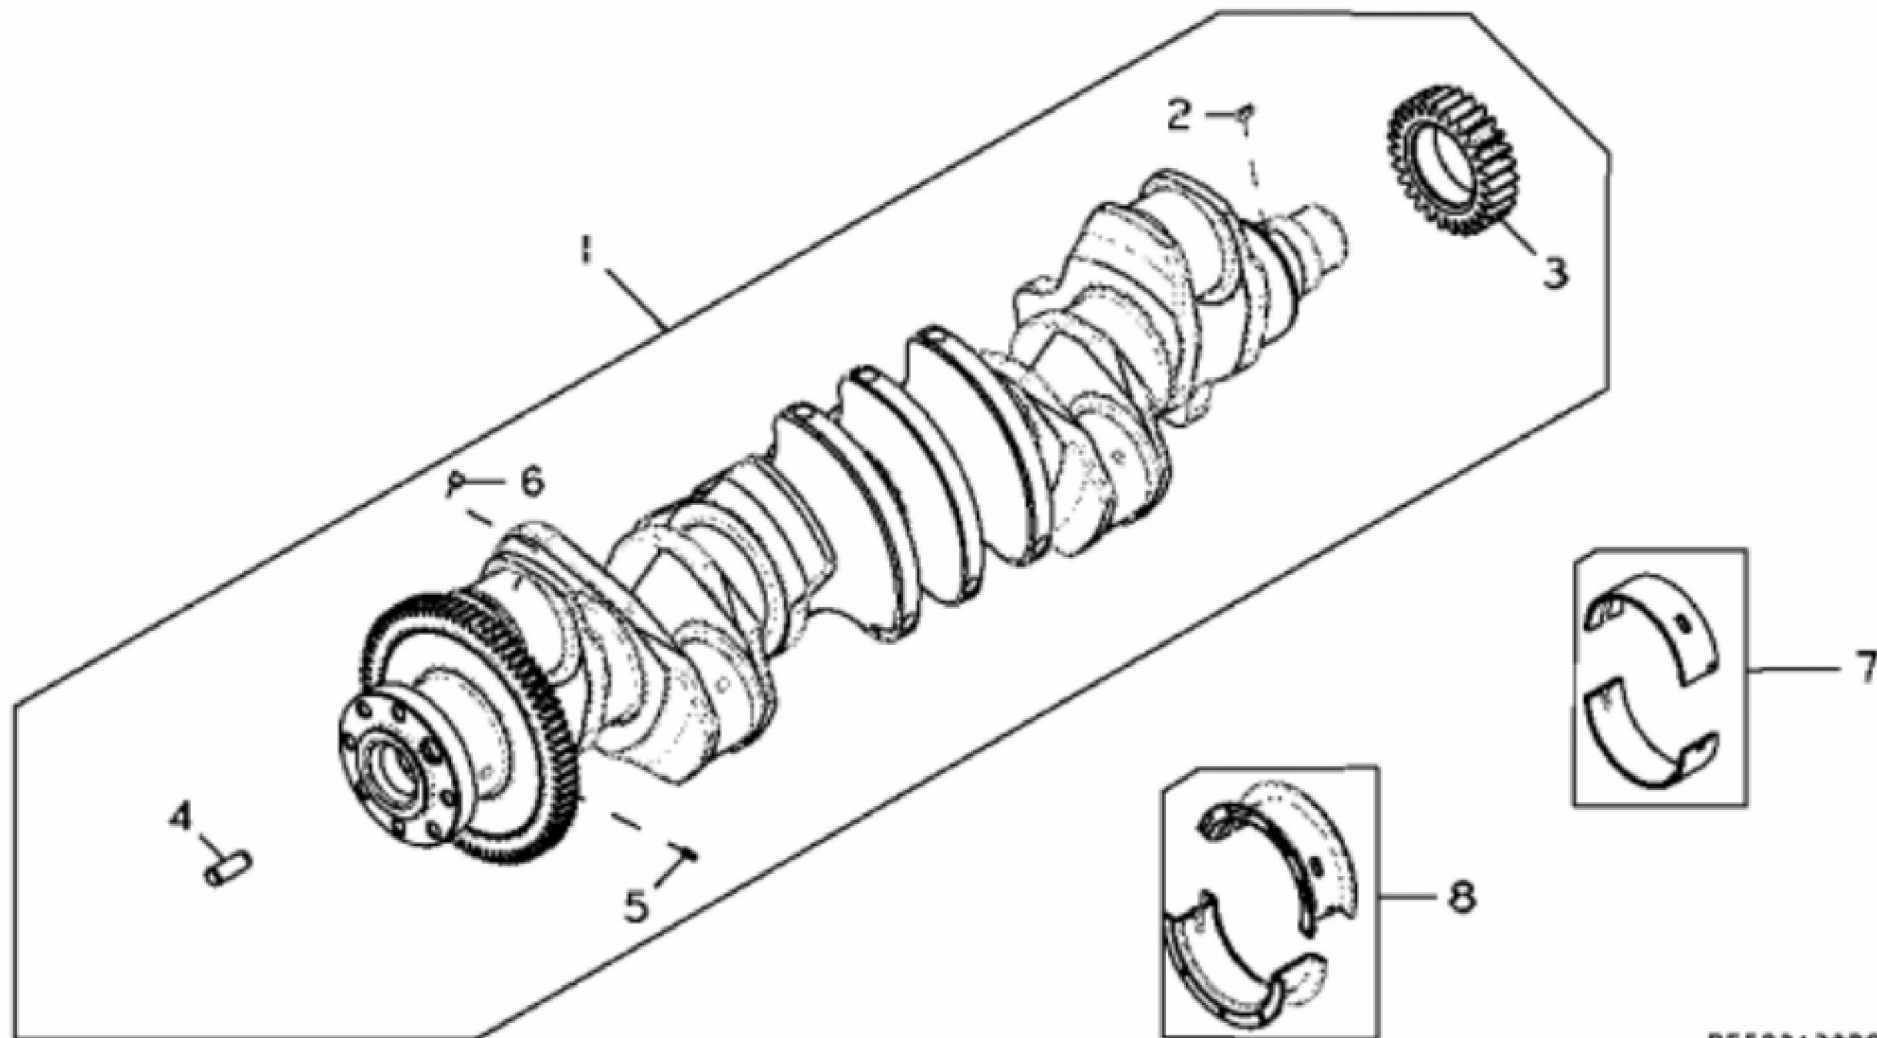

RE523130PCDF02

KEY	PART NO.	PART NAME	QTY	REMARKS	
1	RE532615	CRANKSHAFT	1	(Sub For RE530668)	
1	RE540429	CRANKSHAFT	1	(Sub For RE530668, RE532615 and RE534315) (Marked R526075) (Also Order RE529775)	
1	SE501774	CRANKSHAFT REMAN	1	(With Bearings) (Reman For RE534315) (Also Order RE529775)	
2	R120752	KEY	1		
3	R104587	GEAR	1		
4	R41934	DOWEL PIN	1		
5	34M7089	SPRING PIN	1		
6	AT107510	PLUG	1		
7	RE529319	BEARING	6	(Marked R519427 and R519428)	
8	RE529320	THRUST BEARING	1	(Marked R519429 or R519430)