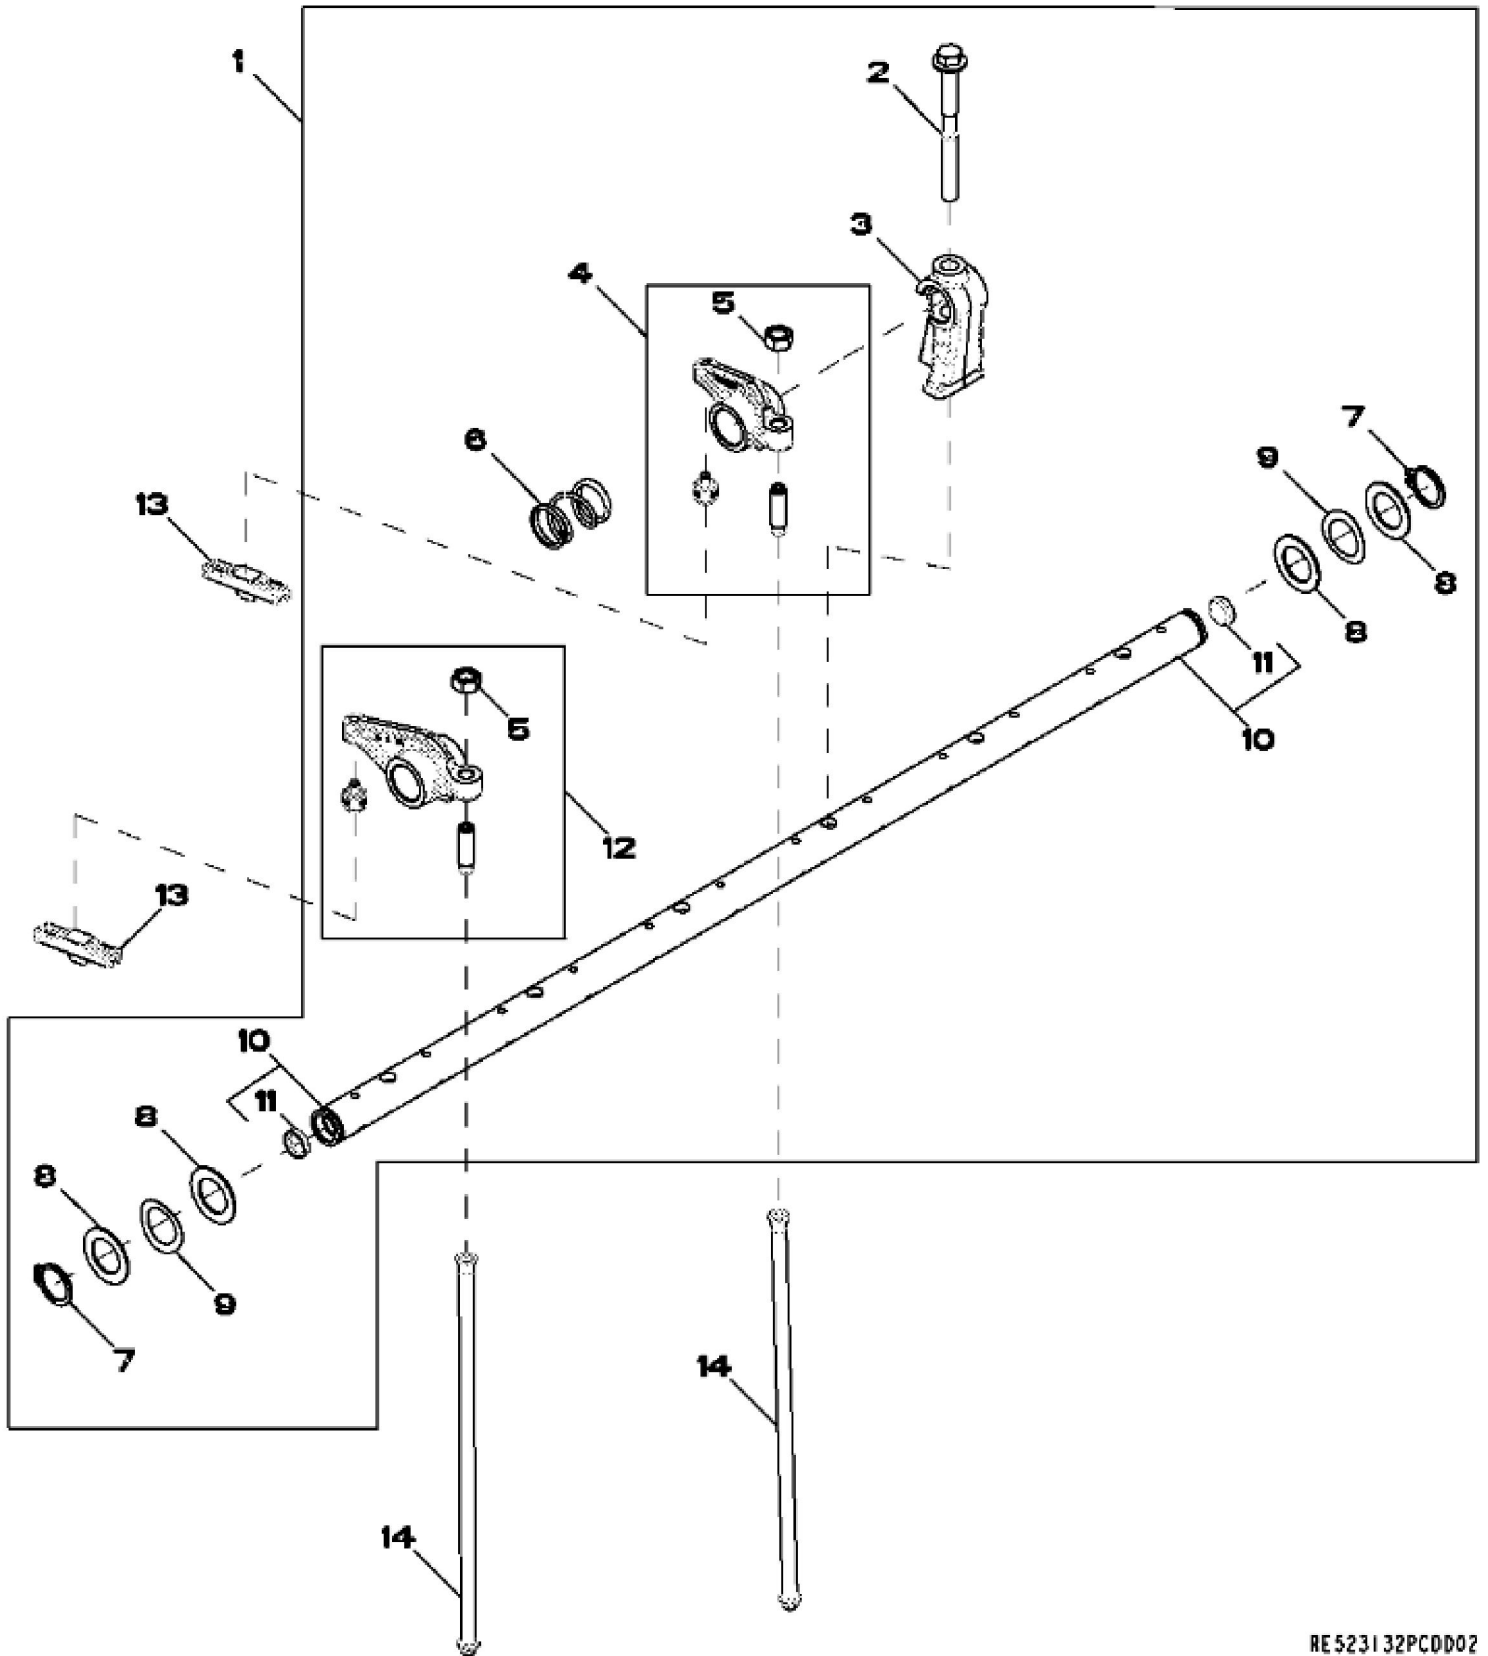

RE523129PCDK02

KEY	PART NO.	PART NAME	QTY	REMARKS
1	AT13740	DRAIN VALVE	1	
2	CYLINDER LINER	6	(Order RE531072)
3	R54326	O-RING	1	
4	AR98850	O-RING KIT	6	
5	R43409	PLUG	1	
6	RE522991	ORIFICE	6	
7	RE540586	CAM FOLLOWER ROLLER	12	(Sub For RE535576)
8	RE57836	PIPE PLUG	3	
9	51M7044	O-RING	1	17.300 X 2.200 mm
10	RE519144	SENSOR	2	
11	RE71255	PIPE PLUG	5	
12	RE167207	SENSOR	1	
13	R120953	BEARING CAP	6	
14	R519287	CAP SCREW	14	
15	R120954	BEARING CAP	1	
16	R82007	PLUG	1	
17	CYLINDER BLOCK	1	NSEP (Marked R518738or R502997) (Order RE531095)
18	R527877	BUSHING	6	(Sub ForR87561)
19	R522884	CAMSHAFT	1	
19	SE501775	CAMSHAFT REMAN	1	(Reman For R522884)
20	26H91	SHAFT KEY	1	3/16" X 1-1/4"
21	R504811	WASHER	1	
22	R518255	GEAR	1	
23	R528098	GEAR	1	(Sub For R518212)

KEY	PART NO.	PART NAME	QTY	REMARKS	
1	RE532615	CRANKSHAFT	1	(Sub For RE530668)	
1	RE540429	CRANKSHAFT	1	(Sub For RE530668, RE532615 and RE534315) (Marked R526075) (Also Order RE529775)	
1	SE501774	CRANKSHAFT REMAN	1	(With Bearings) (Reman For RE534315) (Also Order RE529775)	
2	R120752	KEY	1		
3	R104587	GEAR	1		
4	R41934	DOWEL PIN	1		
5	34M7089	SPRING PIN	1		
6	AT107510	PLUG	1		
7	RE529319	BEARING	6	(Marked R519427 and R519428)	
8	RE529320	THRUST BEARING	1	(Marked R519429 or R519430)	

Thank you so much for reading

KEY	PART NO.	PART NAME	QTY	REMARKS	
1	R542878	CAP SCREW	2	SUB FOR R501035	
2	DZ101959	PISTON PIN	6	OD = 47 mm; LGTH = 79 mm, SUB FOR R517073	
3	DZ10083	PISTON RING	1	PKG (3), SUB FOR RE539642	
4	R519640	SNAP RING	12		
5	DZ100117	CONNECTING ROD	6	MARKED DZ100421; SUB FOR RE535554 OR RE517436	
5	SE501759	CONNECTING ROD REMAN	6	REMAN FOR RE535554	
6	R74008	BUSHING	1		
7	RE529318	BEARING	6		
8	DZ10211	PISTON-LINER KIT	6	SUB FOR RE545266 OR RE571507	