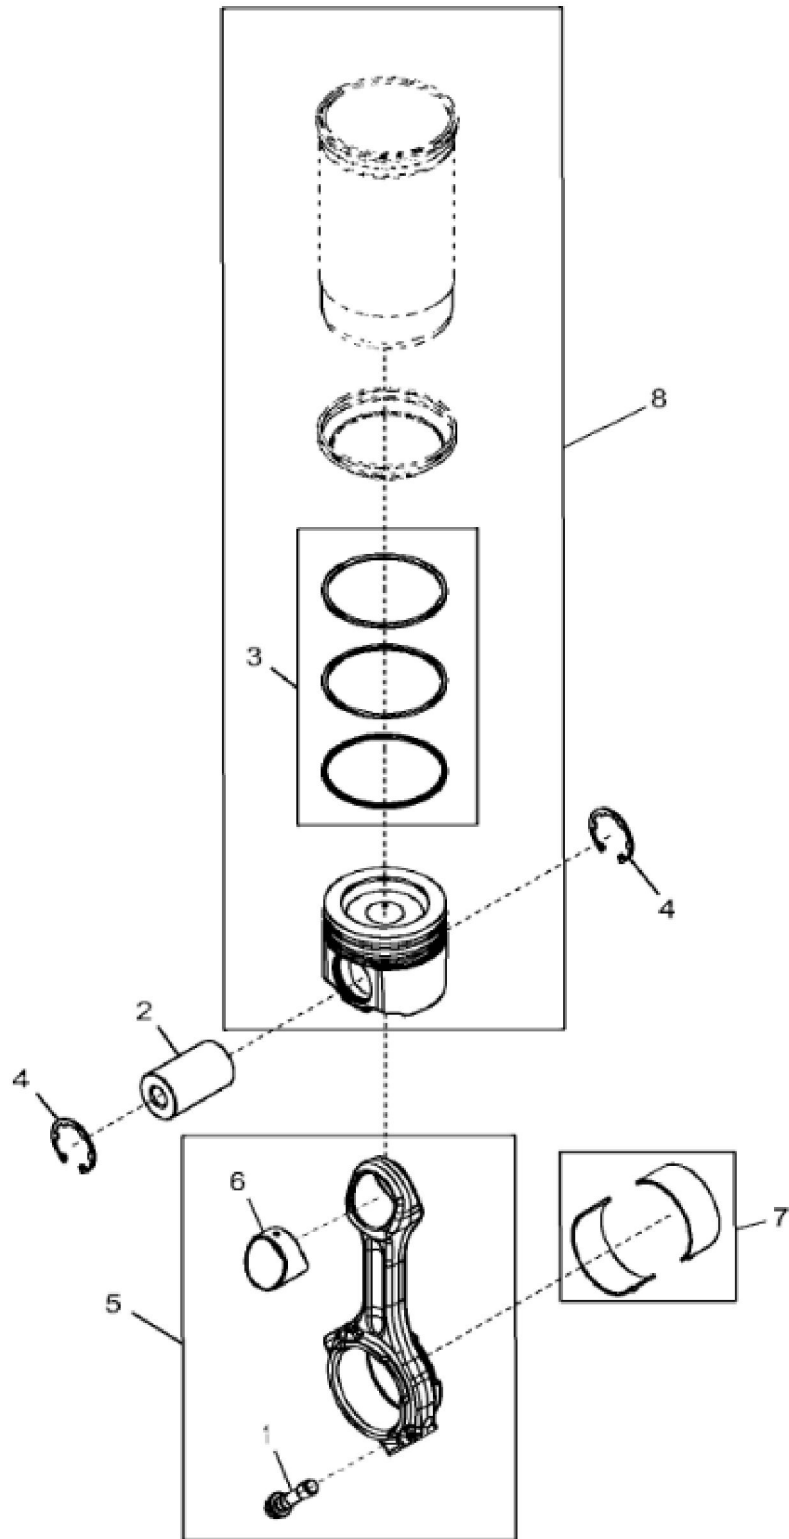

RE523129PCDK02

KEY	PART NO.	PART NAME	QTY	REMARKS
1	AT13740	DRAIN VALVE	1	
2	CYLINDER LINER	6	(Order RE531072)
3	R54326	O-RING	1	
4	AR98850	O-RING KIT	6	
5	R43409	PLUG	1	
6	RE522991	ORIFICE	6	
7	RE540586	CAM FOLLOWER ROLLER	12	(Sub For RE535576)
8	RE57836	PIPE PLUG	3	
9	51M7044	O-RING	1	17.300 X 2.200 mm
10	RE519144	SENSOR	2	
11	RE71255	PIPE PLUG	5	
12	RE167207	SENSOR	1	
13	R120953	BEARING CAP	6	
14	R519287	CAP SCREW	14	
15	R120954	BEARING CAP	1	
16	R82007	PLUG	1	
17	CYLINDER BLOCK	1	NSEP (Marked R518738or R502997) (Order RE531095)
18	R527877	BUSHING	6	(Sub ForR87561)
19	R522884	CAMSHAFT	1	
19	SE501775	CAMSHAFT REMAN	1	(Reman For R522884)
20	26H91	SHAFT KEY	1	3/16" X 1-1/4"
21	R504811	WASHER	1	
22	R518255	GEAR	1	
23	R528098	GEAR	1	(Sub For R518212)

KEY	PART NO.	PART NAME	QTY	REMARKS	
1	RE532615	CRANKSHAFT	1	(Sub For RE530668)	
1	RE540429	CRANKSHAFT	1	(Sub For RE530668, RE532615 and RE534315) (Marked R526075) (Also Order RE529775)	
1	SE501774	CRANKSHAFT REMAN	1	(With Bearings) (Reman For RE534315) (Also Order RE529775)	
2	R120752	KEY	1		
3	R104587	GEAR	1		
4	R41934	DOWEL PIN	1		
5	34M7089	SPRING PIN	1		
6	AT107510	PLUG	1		
7	RE529319	BEARING	6	(Marked R519427 and R519428)	
8	RE529320	THRUST BEARING	1	(Marked R519429 or R519430)	

Thank you so much for reading

KEY	PART NO.	PART NAME	QTY	REMARKS	
1	R542878	CAP SCREW	2	SUB FOR R501035	
2	DZ101959	PISTON PIN	6	OD = 47 mm; LGTH = 79 mm, SUB FOR R517073	
3	DZ10083	PISTON RING	1	PKG (3), SUB FOR RE539642	
4	R519640	SNAP RING	12		
5	DZ100117	CONNECTING ROD	6	MARKED DZ100421; SUB FOR RE535554 OR RE517436	
5	SE501759	CONNECTING ROD REMAN	6	REMAN FOR RE535554	
6	R74008	BUSHING	1		
7	RE529318	BEARING	6		
8	DZ10211	PISTON-LINER KIT	6	SUB FOR RE545266 OR RE571507	