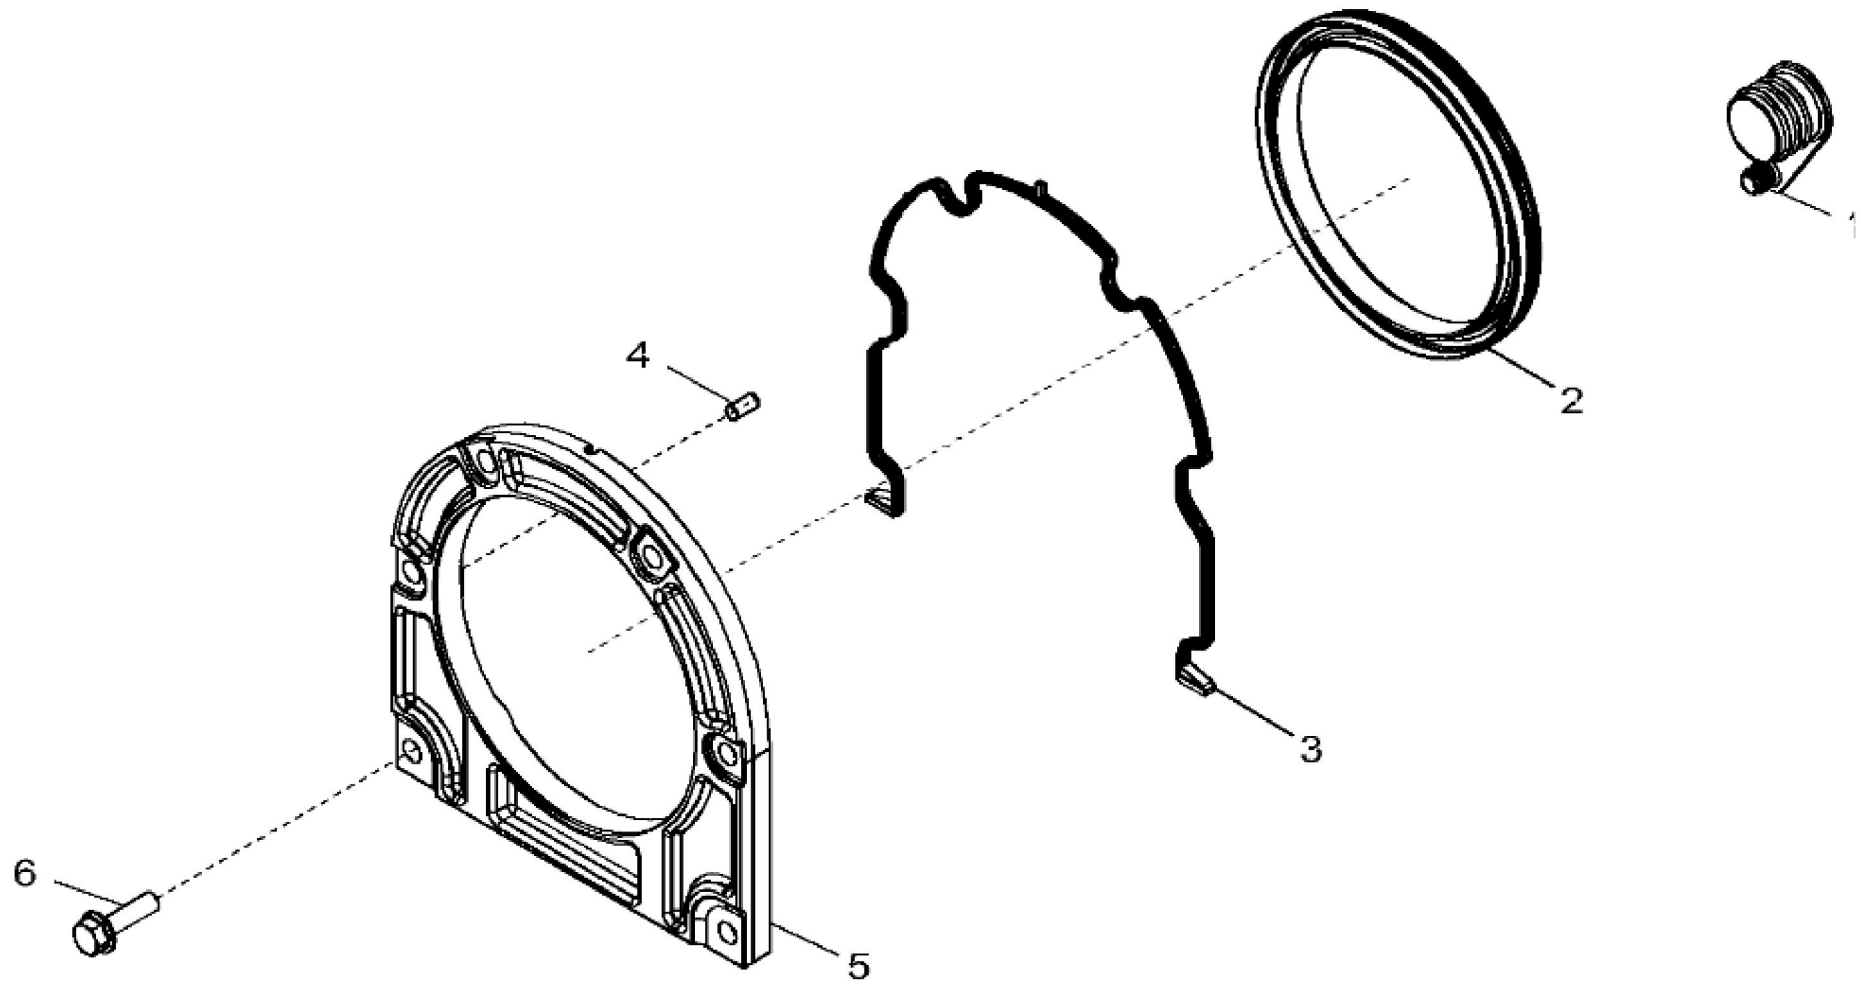

KEY	PART NO.	PART NAME	QTY	REMARKS	
1	19M8291	SCREW	15	M8 X 35	
2	RE552592	COVER	1	ORDER RE563766	
2	RE563766	COVER	1	MARKED R535844	
3	R526607	SEAL	1		
4	R530844	DEFLECTOR	1		
5	19M7775	SCREW	2	M6 X 16	
6	19M7796	SCREW	1	M6 X 30	

KEY	PART NO.	PART NAME	QTY	REMARKS	
1	19M7788	SCREW	6	M12 X 25	
2	19M9200	SCREW	6	M10 X 20	

1496_RE538659_PCD

Suggest:

For more complete manuals. Please go to the home page.

<https://www.ebooklibonline.com>

If the above button click is invalid. Please download this document first, and then click the above link to download the complete manual.

Thank you so much for reading

KEY	PART NO.	PART NAME	QTY	REMARKS	
1	R121929	PLUG	1		
2	RE535552	SEAL	1		
3	R527660	GASKET	1		
4	F1743R	DOWEL PIN	2		
5	R526588	HOUSING	1		
6	19M7868	SCREW	6	M8 X 30	