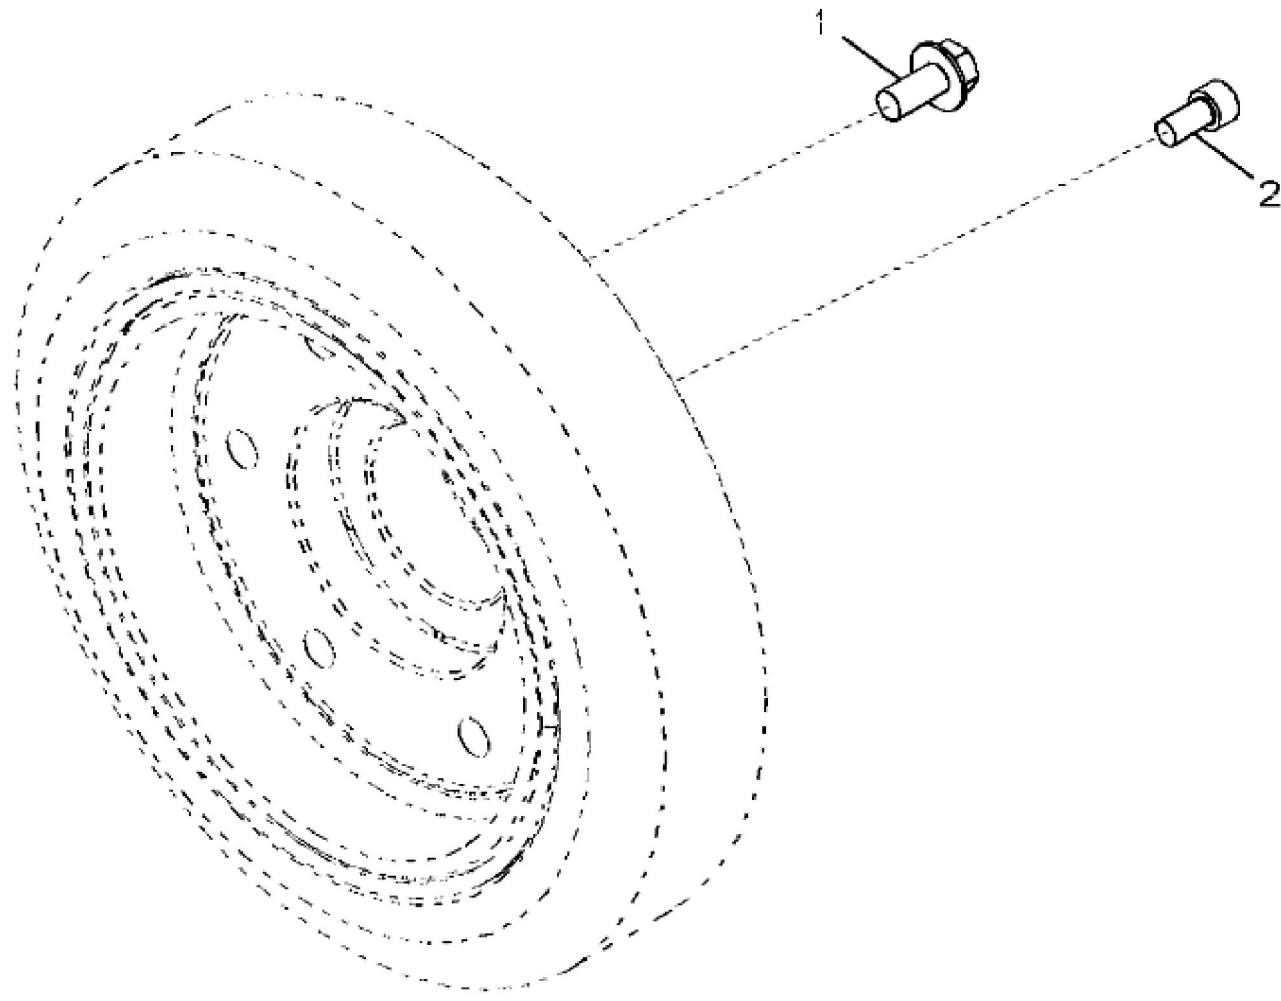

1398_RE558936_PCD

KEY	PART NO.	PART NAME	QTY	REMARKS	
1	19M7788	SCREW	6	M12 X 25	
2	19M9200	SCREW	6	M10 X 20