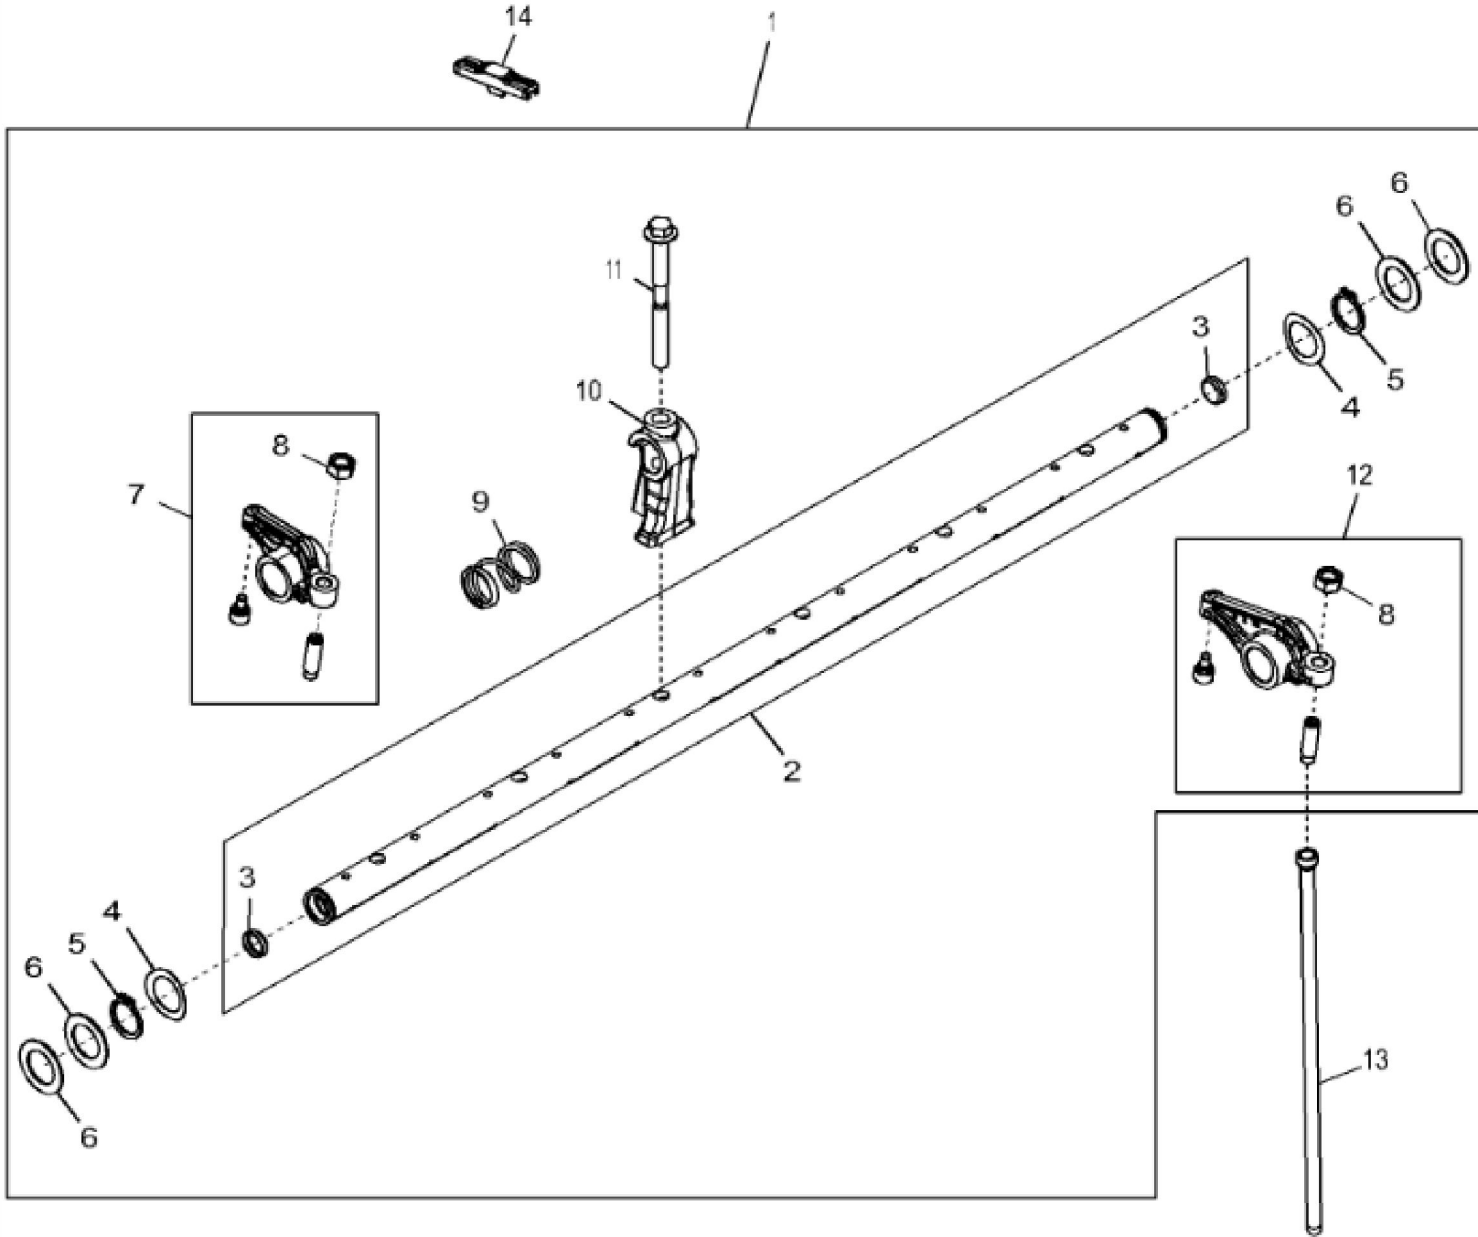

CRANKSHAFT

KEY	PART NO.	PART NAME	QTY	REMARKS	
1	RE540429	CRANKSHAFT	1	MARKED R526075; SUB FOR RE534315	
2	R120752	KEY	1		
3	R104587	GEAR	1		
4	R41934	DOWEL PIN	1		
5	34M7089	DOWEL PIN	1	4 X 12 mm	
6	AT107510	PLUG	6		
7	RE529319	BEARING	6	KIT; MARKED R519427 AND R519428	
8	RE529320	THRUST BEARING	1	KIT; MARKED R519429 AND R519430	

Thank you so much for reading

CONNECTING RODS AND PISTONS

KEY	PART NO.	PART NAME	QTY	REMARKS	
1	R542878	CAP SCREW	12		
2	DZ101959	PISTON PIN	6	OD = 47 mm, LGTH = 79 mm, SUB FOR R517073	
3	DZ10083	PISTON RING	6	PKG (3), SUB FOR RE539642	
4	R519640	SNAP RING	12		
5	DZ100117	CONNECTING ROD	6	MARKED DZ100421, SUB FOR RE517436 OR RE535554	
5	SE501759	CONNECTING ROD REMAN	AR	REMAN FOR RE535554	
5	SE501748	CONNECTING ROD REMAN	AR	REMAN FOR RE517436	
6	R74008	BUSHING	6		
7	RE529318	BEARING	6	KIT; R519454	
8	DZ10211	PISTON-LINER KIT	6	PISTON MARKED RE529264, SUB FOR RE545266 OR RE571507	