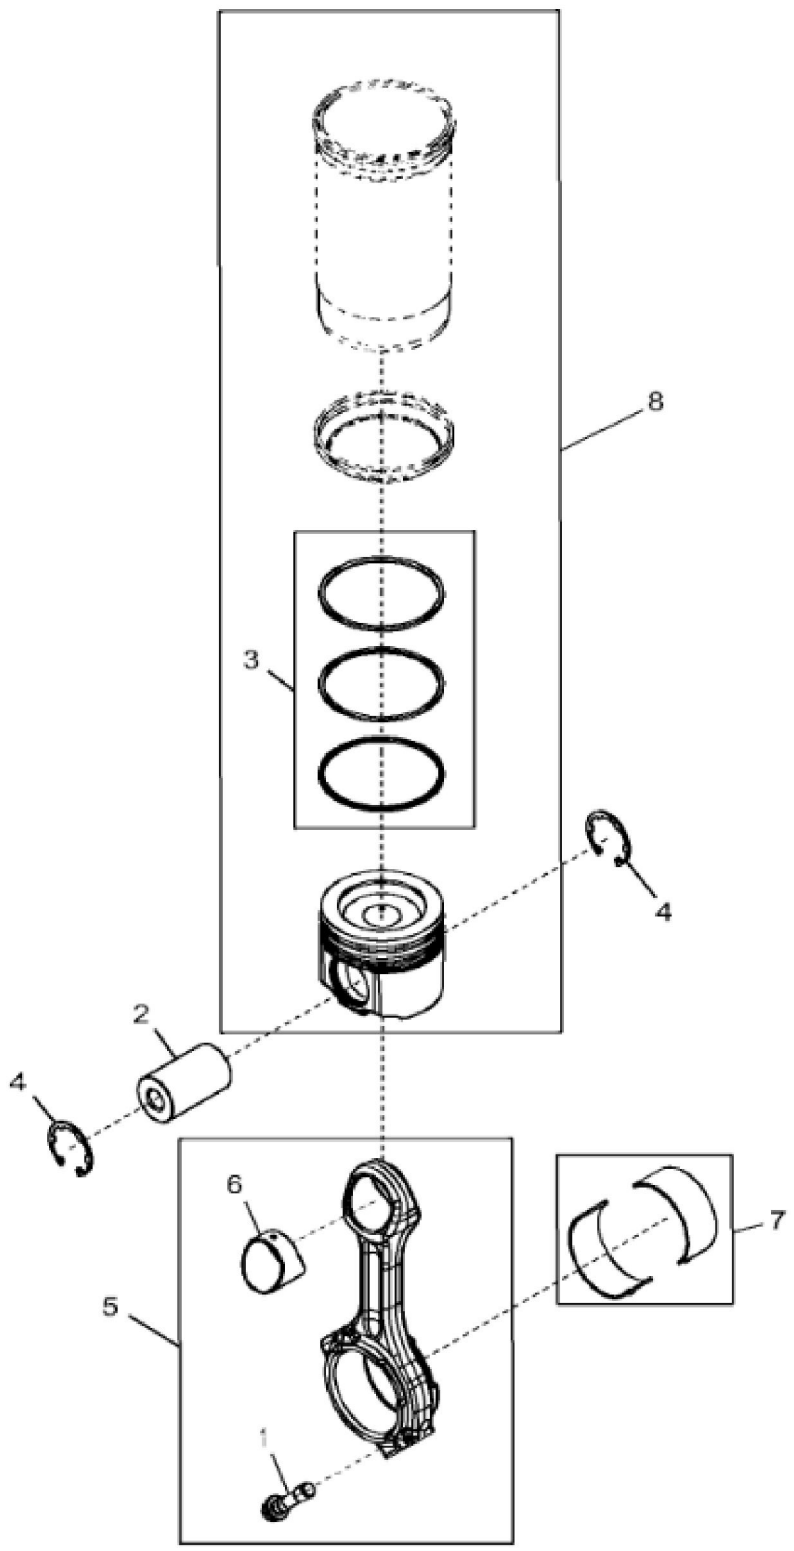

CYLINDER BLOCK

KEY	PART NO.	PART NAME	QTY	REMARKS
1	AT13740	DRAIN VALVE	1	
2	DZ10211	PISTON-LINER KIT	6	PISTON MARKED RE529264; SUB FOR RE545266 OR RE531072
3	RE541037	O-RING KIT	1	SUB FOR AR98850
4	R527468	SHIM	1	TK = 0.004"
4	R93948	SHIM	1	(Not Illustrated) TK = 0.002"
4	R528685	SHIM	1	(Not Illustrated) TK = 0.006"
4	R536310	SHIM	1	(Not Illustrated) TK = 0.008"
4	R536311	SHIM	1	(Not Illustrated) TK = 0.010"
5	R43409	PLUG	1	
6	RE522991	ORIFICE	6	
7	RE555307	CAM FOLLOWER ROLLER	12	SUB FOR RE540586 OR RE535576 OR RE519889
8	RE57836	PIPE PLUG	3	
9	RE519144	SENSOR	2	(Magnetic Pick Up Sensor)
10	51M7044	O-RING	1	17.300 X 2.200 mm
11	RE71255	PIPE PLUG	5	
12	RE167207	SENSOR	1	(Pressure Sensor)
13	R528098	GEAR	1	(Camshaft) Z = 54, SUB FOR R518212
14	R518255	GEAR	1	(Fuel Supply Pump Drive) Z = 64
15	R504811	WASHER	1	
16	26H91	SHAFT KEY	1	3/16" X 1-1/4"
17	R522884	CAMSHAFT	1	SUB FOR R520366
17	SE501775	CAMSHAFT REMAN	1	REMAN FOR R522884
18	...	CYLINDER BLOCK	1	MARKED R542211; ORDER DZ10789 OR DZ10597
18	DZ10789	SHORT BLOCK ASSEMBLY	1	(For Marine Engine)
18	DZ10597	SHORT BLOCK ASSEMBLY	1	(For Non-Marine Engine)
19	R120954	BEARING CAP	1	
20	R519287	CAP SCREW	14	
21	R120953	BEARING CAP	6	
22	R527877	BUSHING	6	
23	R82007	PLUG	1	
24	R54326	O-RING	6	
25	R518034	BUSHING	1	

CRANKSHAFT

KEY	PART NO.	PART NAME	QTY	REMARKS	
1	RE540429	CRANKSHAFT	1	MARKED R526075; SUB FOR RE534315	
2	R120752	KEY	1		
3	R104587	GEAR	1		
4	R41934	DOWEL PIN	1		
5	34M7089	DOWEL PIN	1	4 X 12 mm	
6	AT107510	PLUG	6		
7	RE529319	BEARING	6	KIT; MARKED R519427 AND R519428	
8	RE529320	THRUST BEARING	1	KIT; MARKED R519429 AND R519430	