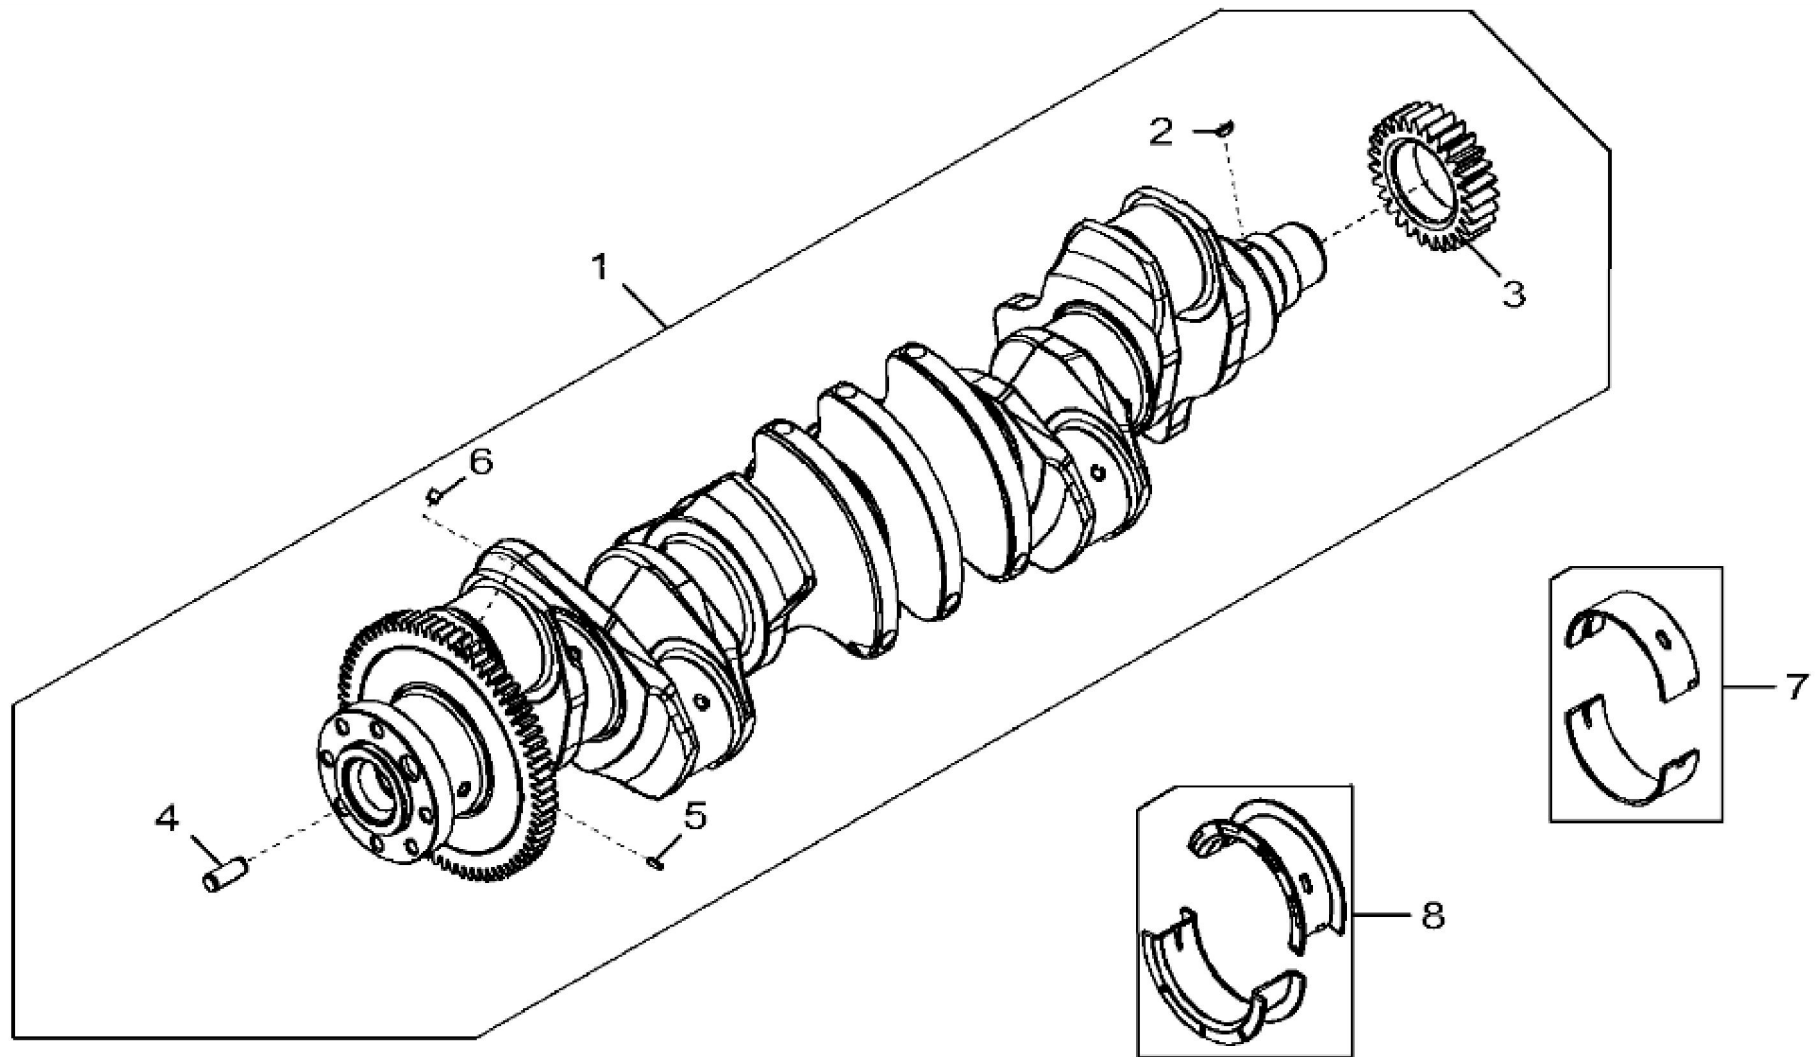

4701_RE523130_PCD

KEY	PART NO.	PART NAME	QTY	REMARKS	
1	RE540429	CRANKSHAFT	1	MARKED R526075; SUB FOR RE534315	
2	R120752	KEY	1		
3	R104587	GEAR	1		
4	R41934	DOWEL PIN	1		
5	34M7089	DOWEL PIN	1	4 X 12 mm	
6	AT107510	PLUG	6		
7	RE529319	BEARING	6	KIT; MARKED R519427 AND R519428	
8	RE529320	THRUST BEARING	1	KIT; MARKED R519429 AND R519430