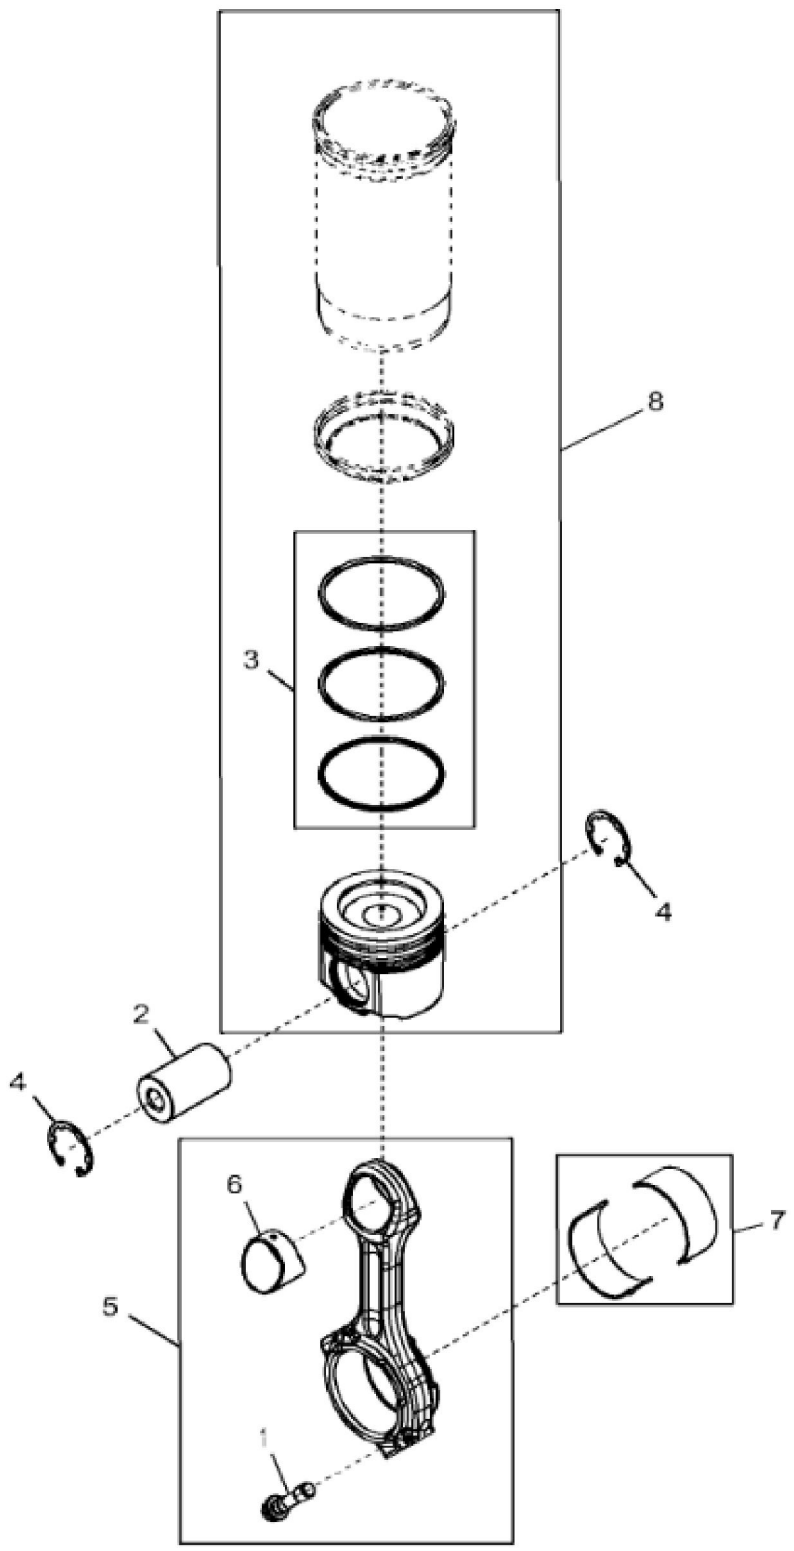

KEY	PART NO.	PART NAME	QTY	REMARKS
1	AT13740	DRAIN VALVE	1	
2	DZ10211	PISTON-LINER KIT	6	PISTON MARKED RE529264; SUB FOR RE545266 OR RE531072
3	RE541037	O-RING KIT	1	SUB FOR AR98850
4	R527468	SHIM	1	TK = 0.004"
4	R93948	SHIM	1	(Not Illustrated) TK = 0.002"
4	R528685	SHIM	1	(Not Illustrated) TK = 0.006"
4	R536310	SHIM	1	(Not Illustrated) TK = 0.008"
4	R536311	SHIM	1	(Not Illustrated) TK = 0.010"
5	R43409	PLUG	1	
6	RE522991	ORIFICE	6	
7	RE555307	CAM FOLLOWER ROLLER	12	SUB FOR RE540586 OR RE535576 OR RE519889
8	RE57836	PIPE PLUG	3	
9	RE519144	SENSOR	2	(Magnetic Pick Up Sensor)
10	51M7044	O-RING	1	17.300 X 2.200 mm
11	RE71255	PIPE PLUG	5	
12	RE167207	SENSOR	1	(Pressure Sensor)
13	R528098	GEAR	1	(Camshaft) Z = 54, SUB FOR R518212
14	R518255	GEAR	1	(Fuel Supply Pump Drive) Z = 64
15	R504811	WASHER	1	
16	26H91	SHAFT KEY	1	3/16" X 1-1/4"
17	R522884	CAMSHAFT	1	SUB FOR R520366
17	SE501775	CAMSHAFT REMAN	1	REMAN FOR R522884
18	...	CYLINDER BLOCK	1	MARKED R542211; ORDER DZ10789 OR DZ10597
18	DZ10789	SHORT BLOCK ASSEMBLY	1	(For Marine Engine)
18	DZ10597	SHORT BLOCK ASSEMBLY	1	(For Non-Marine Engine)
19	R120954	BEARING CAP	1	
20	R519287	CAP SCREW	14	
21	R120953	BEARING CAP	6	
22	R527877	BUSHING	6	
23	R82007	PLUG	1	
24	R54326	O-RING	6	
25	R518034	BUSHING	1	

KEY	PART NO.	PART NAME	QTY	REMARKS	
1	RE540429	CRANKSHAFT	1	MARKED R526075; SUB FOR RE534315	
2	R120752	KEY	1		
3	R104587	GEAR	1		
4	R41934	DOWEL PIN	1		
5	34M7089	DOWEL PIN	1	4 X 12 mm	
6	AT107510	PLUG	6		
7	RE529319	BEARING	6	KIT; MARKED R519427 AND R519428	
8	RE529320	THRUST BEARING	1	KIT; MARKED R519429 AND R519430	