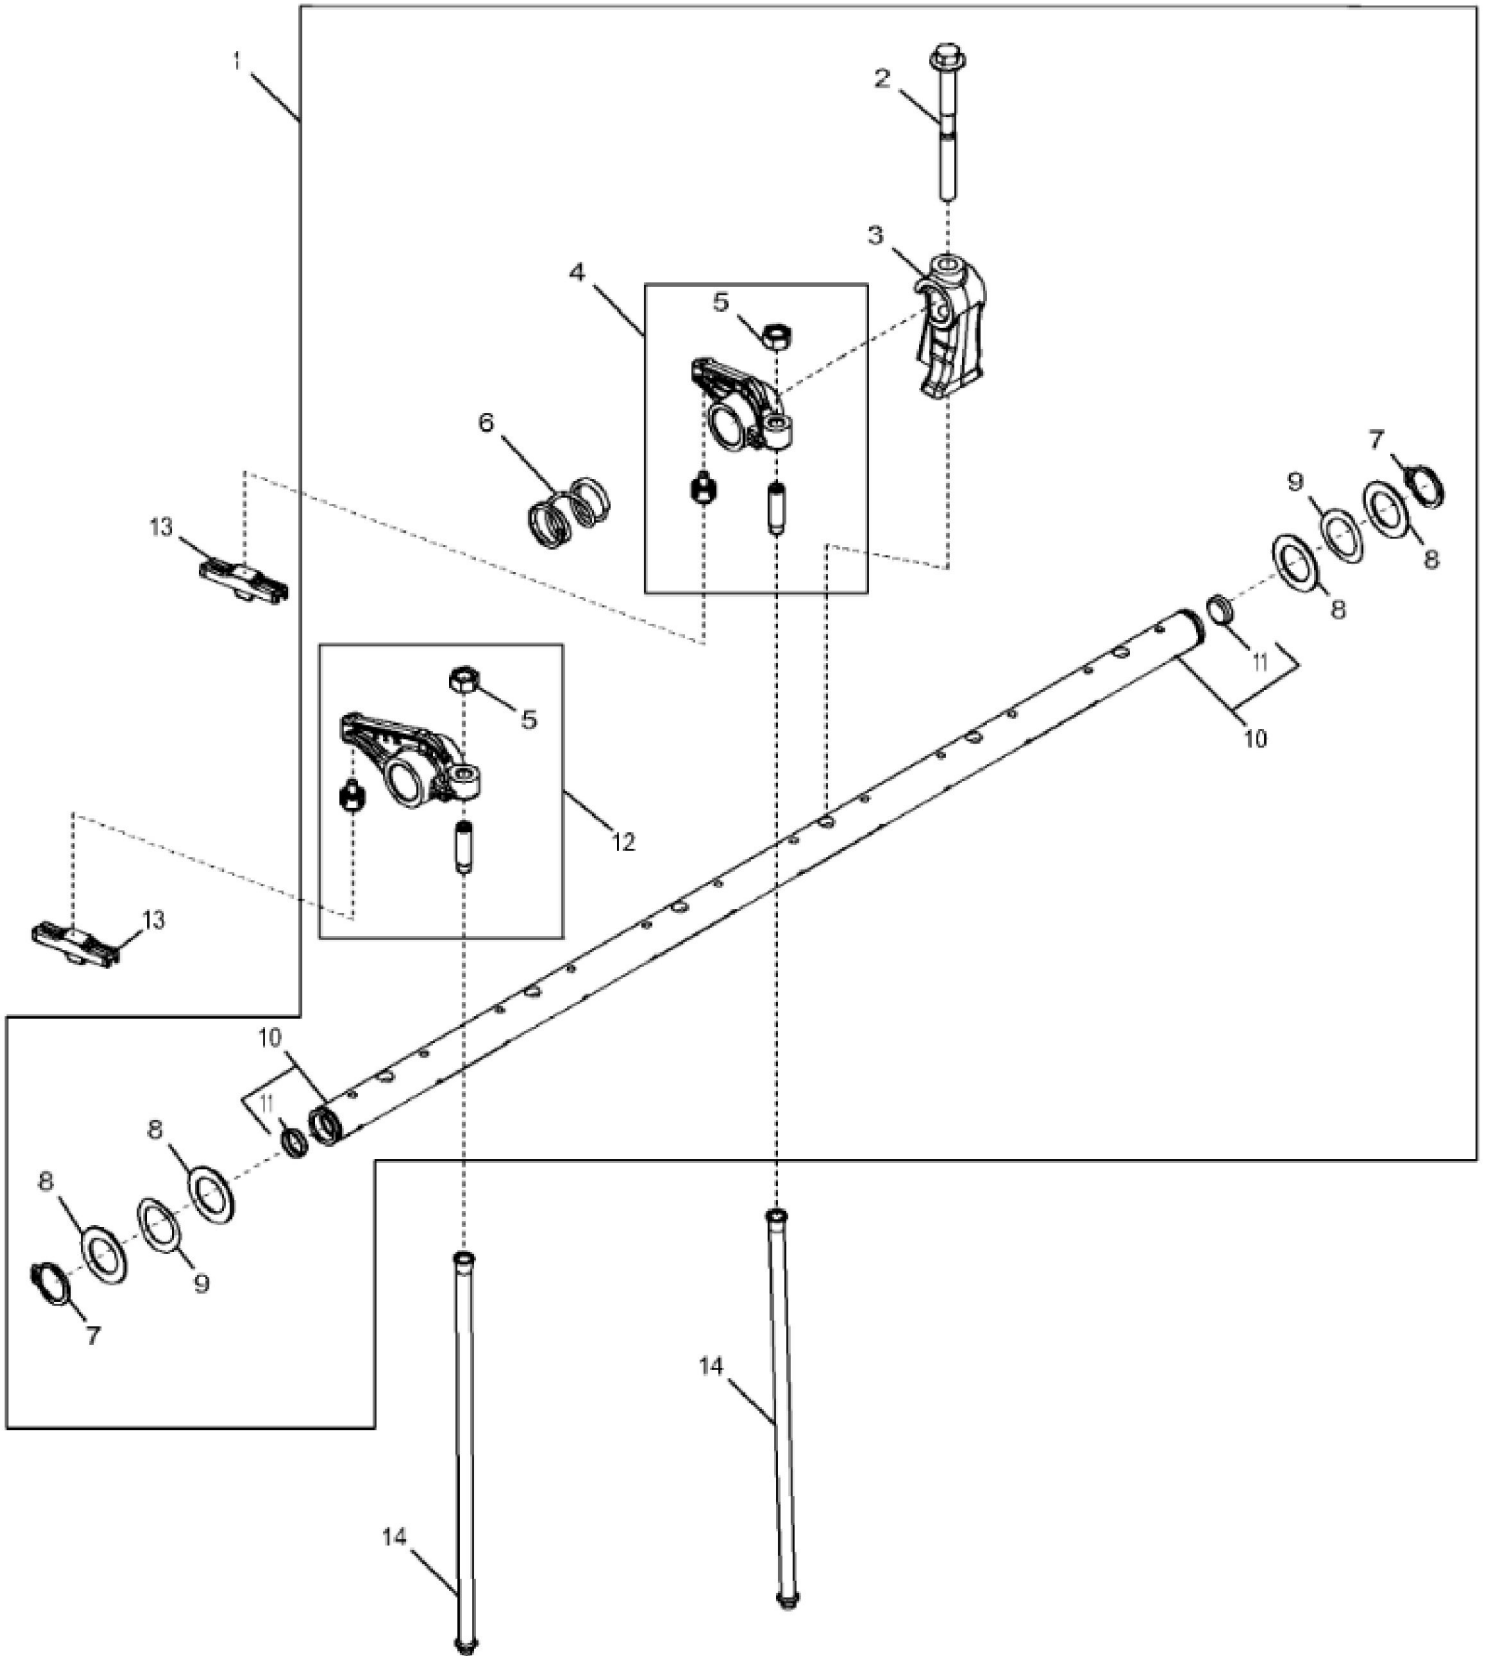

KEY	PART NO.	PART NAME	QTY	REMARKS	
1	RE540429	CRANKSHAFT	1	MARKED R526075; SUB FOR RE534315	
2	R120752	KEY	1		
3	R104587	GEAR	1		
4	R41934	DOWEL PIN	1		
5	34M7089	DOWEL PIN	1	4 X 12 mm	
6	AT107510	PLUG	6		
7	RE529319	BEARING	6	KIT; MARKED R519427 AND R519428	
8	RE529320	THRUST BEARING	1	KIT; MARKED R519429 AND R519430	

KEY	PART NO.	PART NAME	QTY	REMARKS
1	R542878	CAP SCREW	12	
2	DZ101959	PISTON PIN	6	OD = 47 mm, LGTH = 79 mm, SUB FOR R517073
3	DZ10083	PISTON RING	6	PKG (3), SUB FOR RE539642
4	R519640	SNAP RING	12	
5	DZ100117	CONNECTING ROD	6	MARKED DZ100421, SUB FOR RE517436 OR RE535554
5	SE501759	CONNECTING ROD REMAN	AR	REMAN FOR RE535554
5	SE501748	CONNECTING ROD REMAN	AR	REMAN FOR RE517436
6	R74008	BUSHING	6	
7	RE529318	BEARING	6	KIT; R519454
8	DZ10211	PISTON-LINER KIT	6	PISTON MARKED RE529264, SUB FOR RE545266 OR RE571507