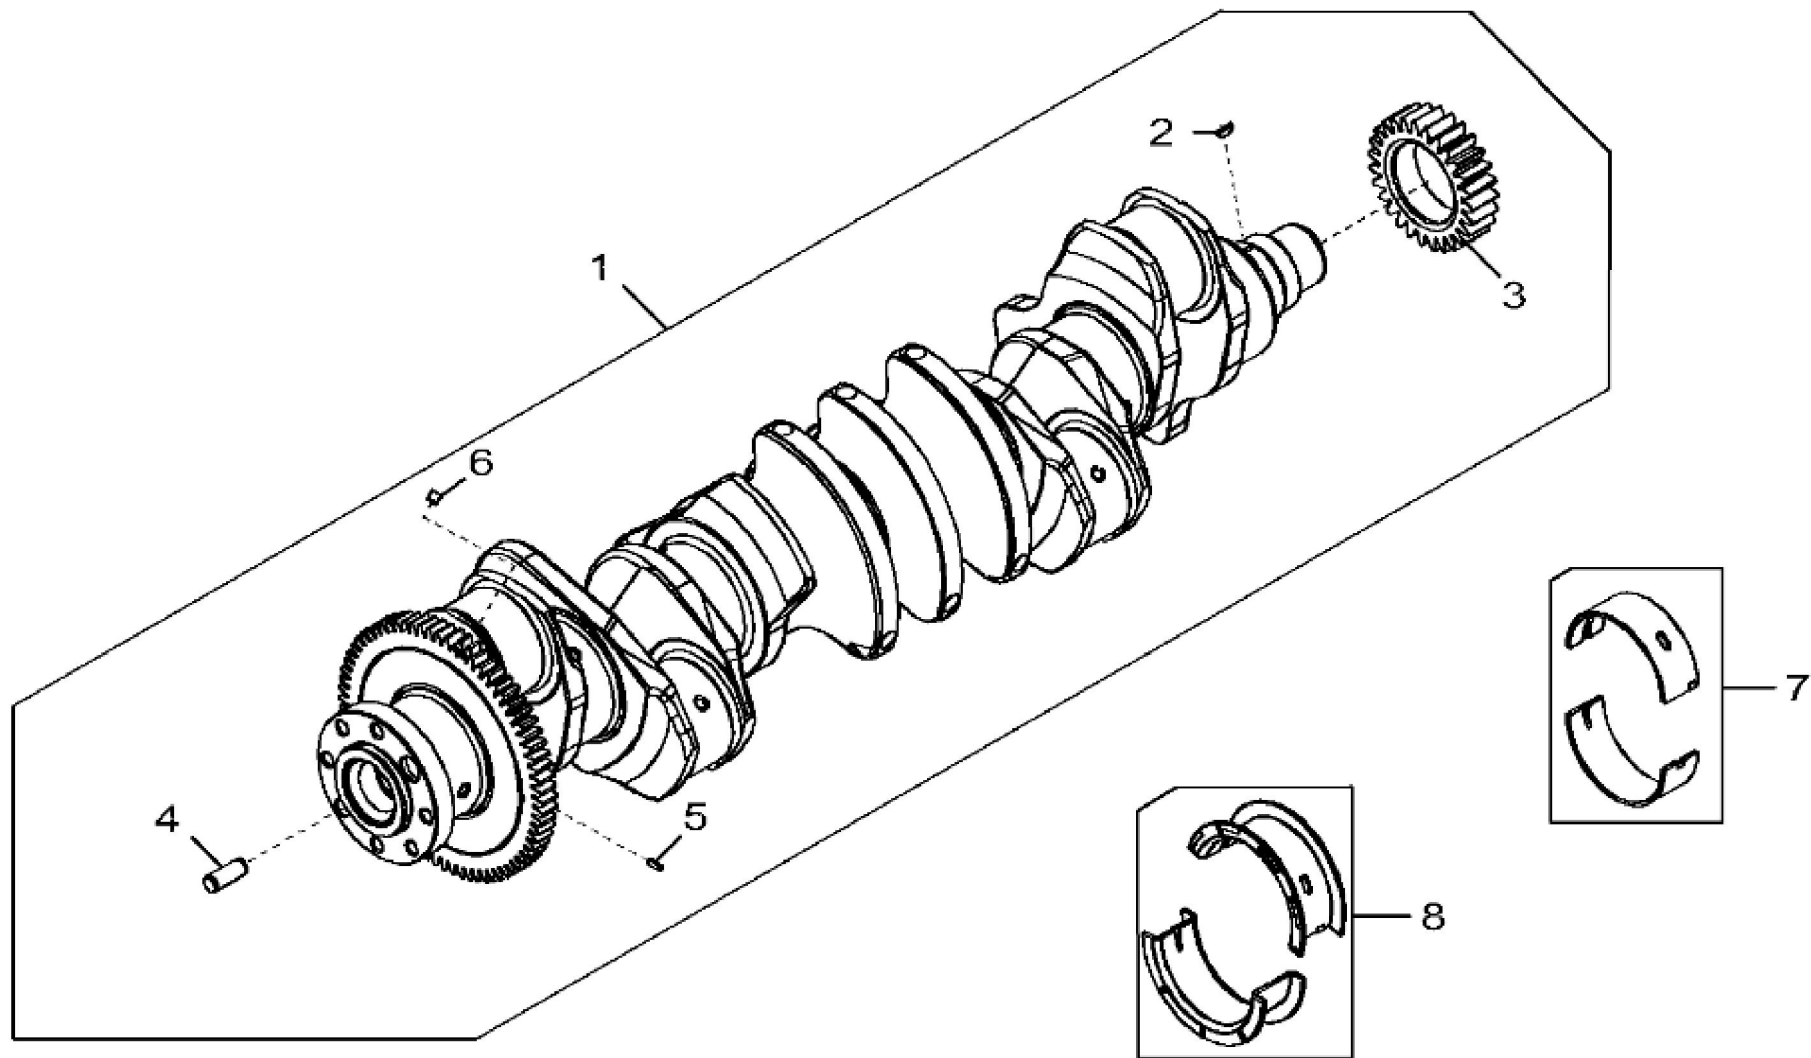

4701_RE523130_PCD

KEY	PART NO.	PART NAME	QTY	REMARKS	
1	RE540429	CRANKSHAFT	1	MARKED R526075; SUB FOR RE534315	
2	R120752	KEY	1		
3	R104587	GEAR	1		
4	R41934	DOWEL PIN	1		
5	34M7089	DOWEL PIN	1	4 X 12 mm	
6	AT107510	PLUG	6		
7	RE529319	BEARING	6	KIT; MARKED R519427 AND R519428	
8	RE529320	THRUST BEARING	1	KIT; MARKED R519429 AND R519430