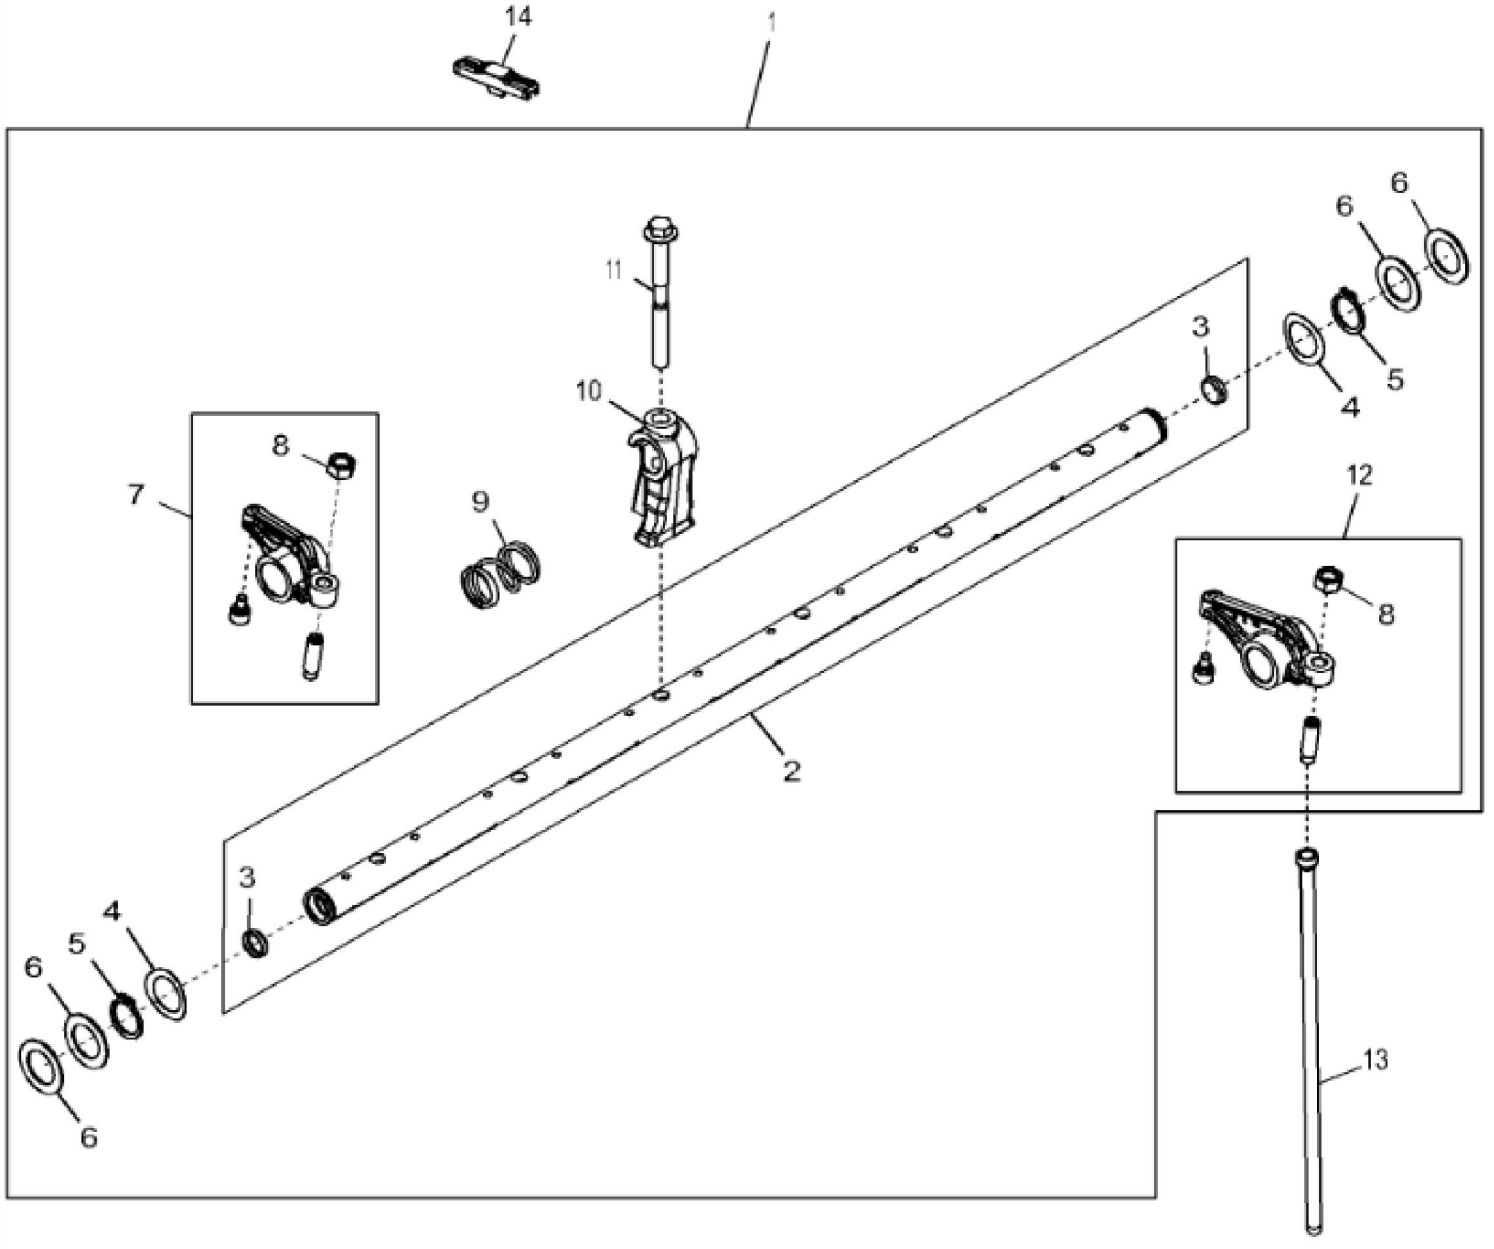

KEY	PART NO.	PART NAME	QTY	REMARKS	
1	RE540429	CRANKSHAFT	1	MARKED R526075; SUB FOR RE534315	
2	R120752	KEY	1		
3	R104587	GEAR	1		
4	R41934	DOWEL PIN	1		
5	34M7089	DOWEL PIN	1	4 X 12 mm	
6	AT107510	PLUG	6		
7	RE529319	BEARING	6	KIT; MARKED R519427 AND R519428	
8	RE529320	THRUST BEARING	1	KIT; MARKED R519429 AND R519430	

KEY	PART NO.	PART NAME	QTY	REMARKS
1	R542878	CAP SCREW	12	
2	DZ101959	PISTON PIN	6	OD = 47 mm, LGTH = 79 mm, SUB FOR R517073
3	DZ10083	PISTON RING	6	PKG (3), SUB FOR RE539642
4	R519640	SNAP RING	12	
5	DZ100117	CONNECTING ROD	6	MARKED DZ100421, SUB FOR RE517436 OR RE535554
5	SE501759	CONNECTING ROD REMAN	AR	REMAN FOR RE535554
5	SE501748	CONNECTING ROD REMAN	AR	REMAN FOR RE517436
6	R74008	BUSHING	6	
7	RE529318	BEARING	6	KIT; R519454
8	DZ10211	PISTON-LINER KIT	6	PISTON MARKED RE529264, SUB FOR RE545266 OR RE571507