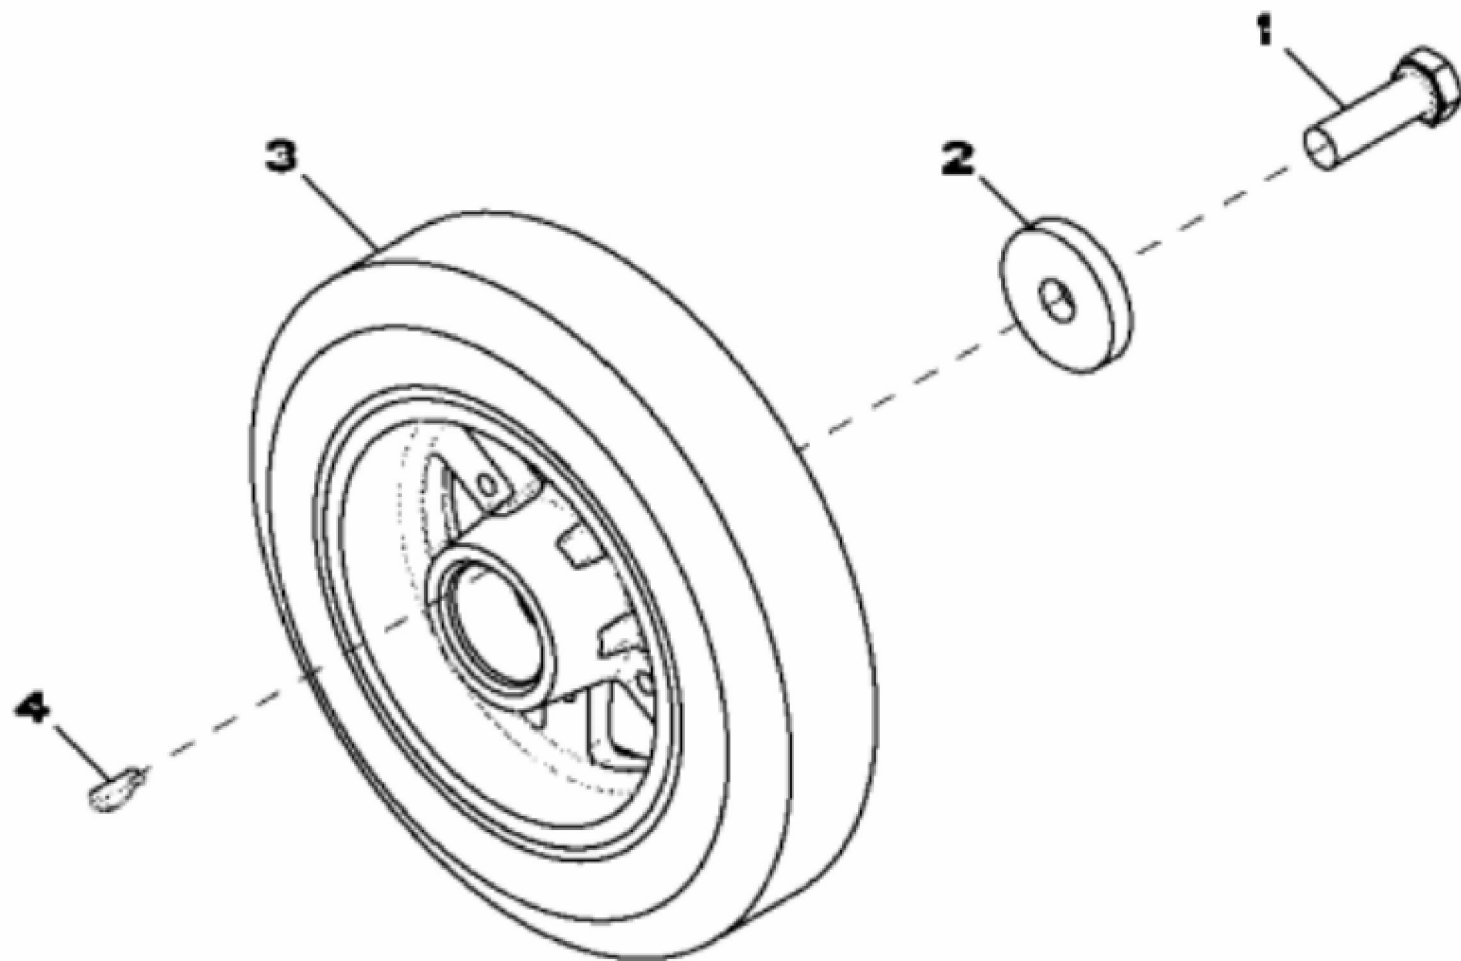

KEY	PART NO.	PART NAME	QTY	REMARKS	
1	RE529871	ELBOW FITTING	1	SUB FOR RE527976	
2	T122075	O-RING	1		
3	19M8291	SCREW	15	M8 X 35	
4	RE536705	COVER	1	MARKED R545610; SUB FOR RE529972	
5	R523317	BREATHER	1	SUB FOR R518264	
6	RE526690	CAP SCREW	2		
7	RE526689	CAP SCREW	1		
8	R527884	GASKET	1		

RE524943PCD002

KEY	PART NO.	PART NAME	QTY	REMARKS	
1	19M8889	CAP SCREW	1	M16 X 50	
2	R26333	WASHER	1		
3	RE523527	PULLEY WITH DAMPENER	1		
4	R523306	KEY	1		

1499\_RE523301\_PCD\_1

**Suggest:**

**For more complete manuals. Please go to the home page.**

KEY	PART NO.	PART NAME	QTY	REMARKS	
1	RE520036	SEAL	1		
2	19M7868	SCREW	6	M8 X 30	
3	R531312	HOUSING	1	MARKED R545426; SUB FOR R530233 OR R531570	
4	R522768	GASKET	1	SUB FOR R520504	
5	F1743R	DOWEL PIN	2		
6	R121929	PLUG	1		