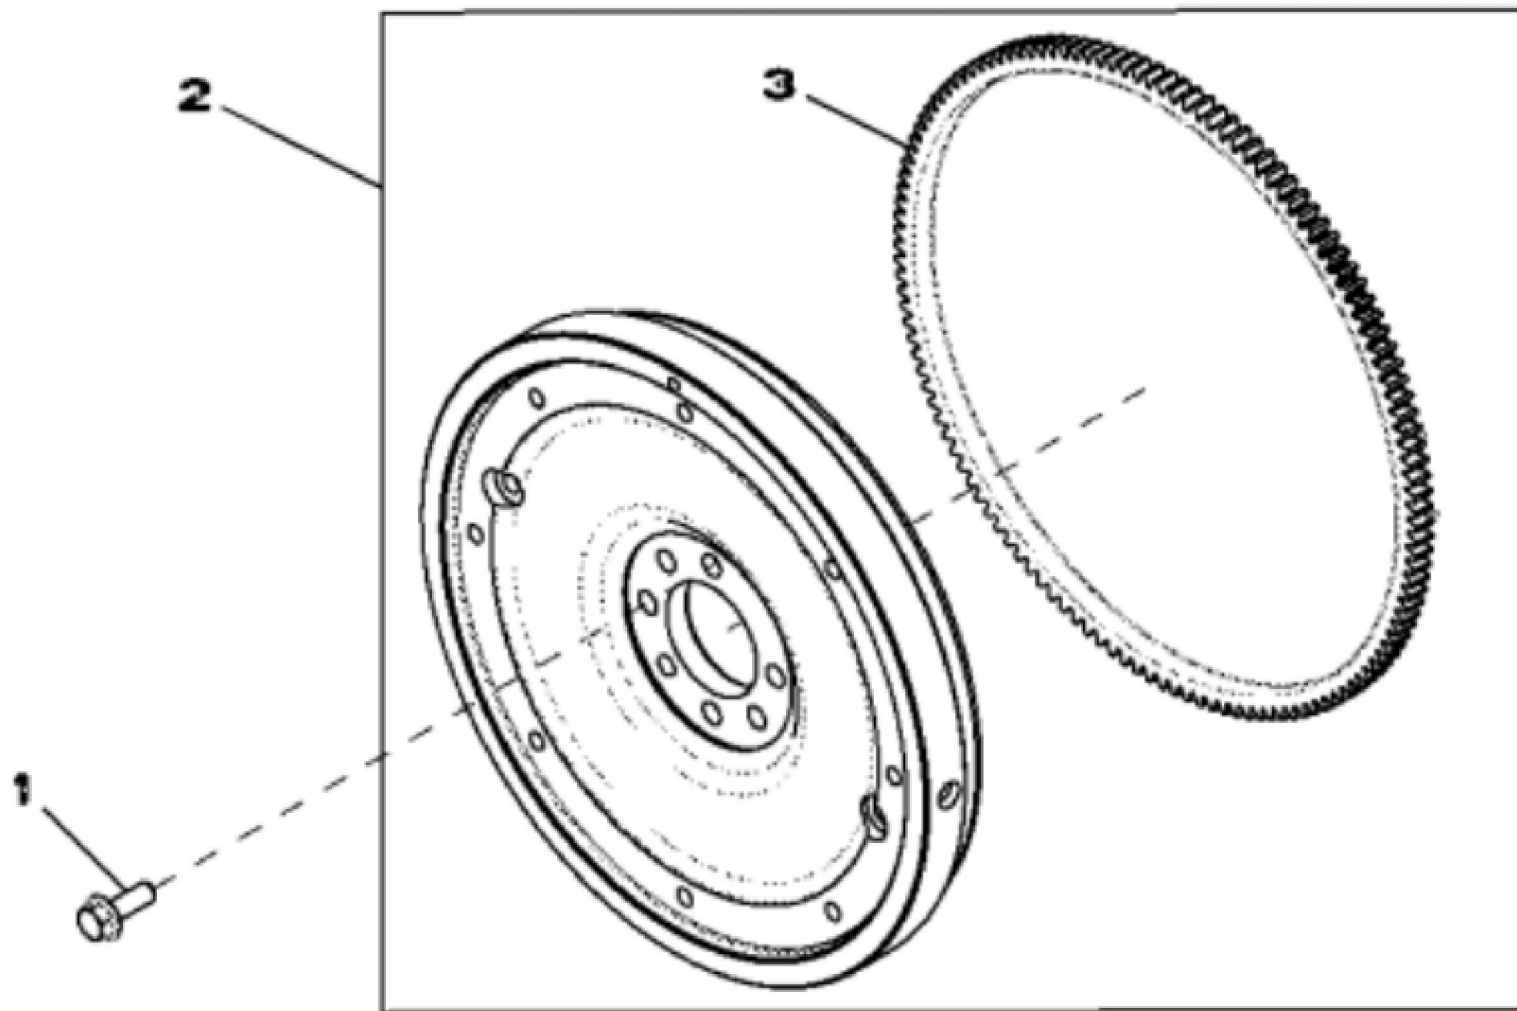

RE524943PCD002

KEY	PART NO.	PART NAME	QTY	REMARKS	
1	19M8889	CAP SCREW	1	M16 X 50	
2	R26333	WASHER	1		
3	RE523527	PULLEY WITH DAMPENER	1		
4	R523306	KEY	1		

1499\_RE523301\_PCD\_1

**Suggest:**

**For more complete manuals. Please go to the home page.**

KEY	PART NO.	PART NAME	QTY	REMARKS	
1	RE520036	SEAL	1		
2	19M7868	SCREW	6	M8 X 30	
3	R531312	HOUSING	1	MARKED R545426; SUB FOR R530233 OR R531570	
4	R522768	GASKET	1	SUB FOR R520504	
5	F1743R	DOWEL PIN	2		
6	R121929	PLUG	1		