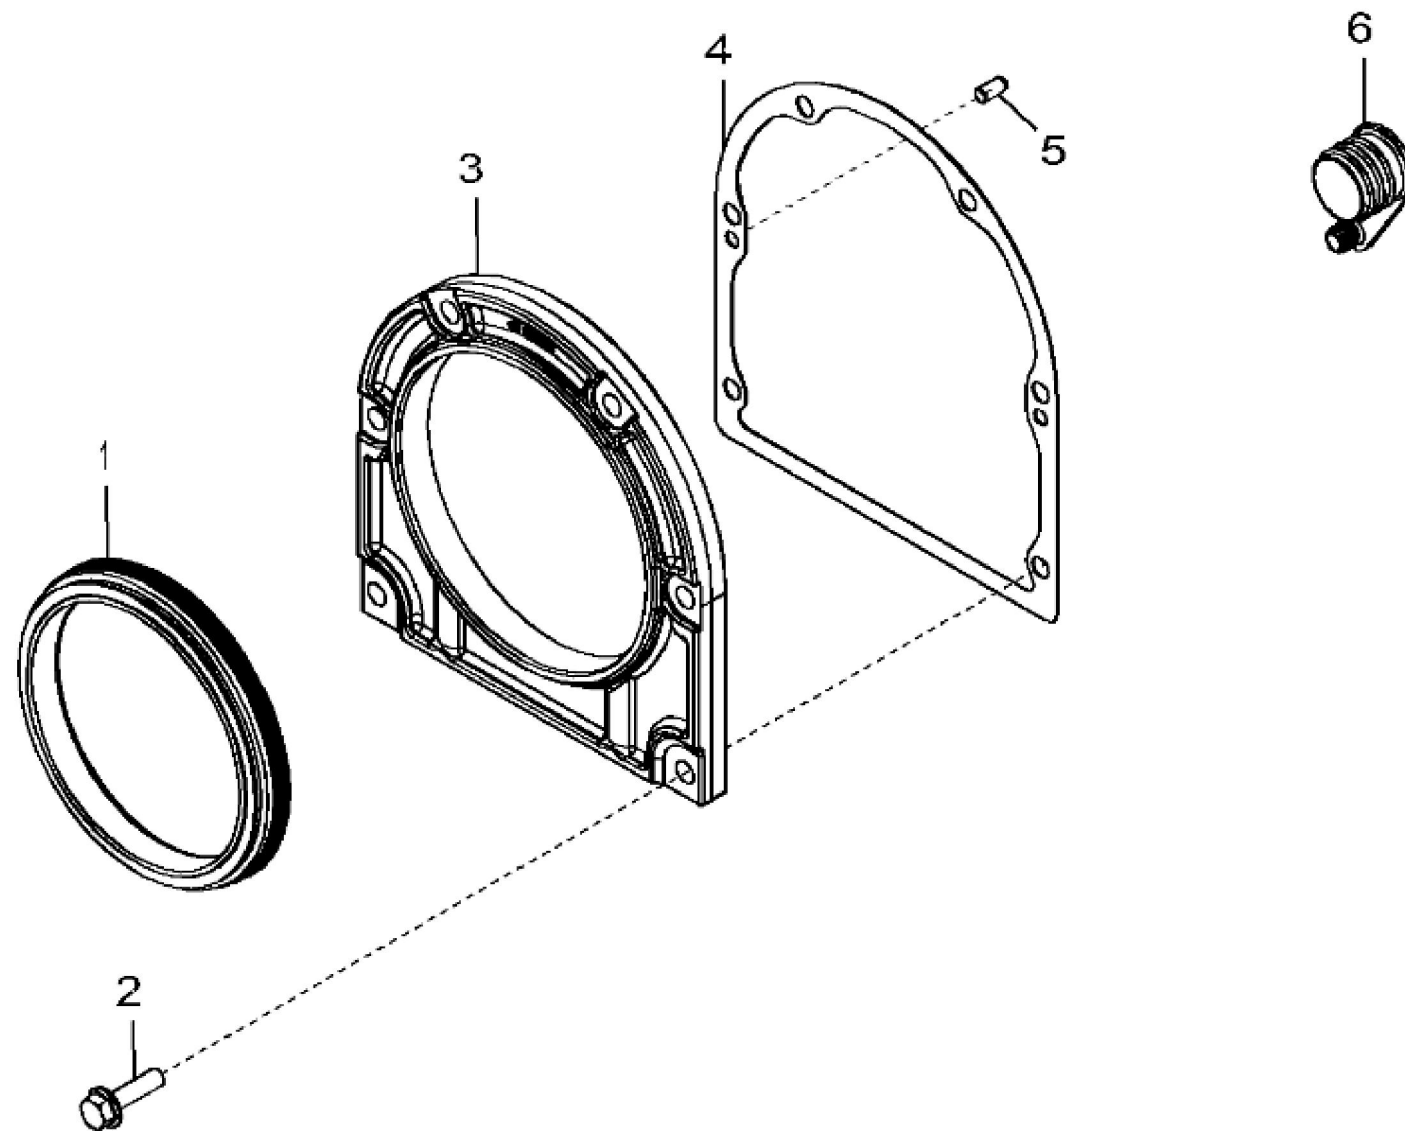

KEY	PART NO.	PART NAME	QTY	REMARKS	
1	RE529871	ELBOW FITTING	1	SUB FOR RE527976	
2	T122075	O-RING	1		
3	19M8291	SCREW	15	M8 X 35	
4	RE536705	COVER	1	MARKED R545610; SUB FOR RE529972	
5	R523317	BREATHER	1	SUB FOR R518264	
6	RE526690	CAP SCREW	2		
7	RE526689	CAP SCREW	1		
8	R527884	GASKET	1		

RE524943PCD002

KEY	PART NO.	PART NAME	QTY	REMARKS	
1	19M8889	CAP SCREW	1	M16 X 50	
2	R26333	WASHER	1		
3	RE523527	PULLEY WITH DAMPENER	1		
4	R523306	KEY	1		

1499\_RE523301\_PCD\_1

**Suggest:**

**For more complete manuals. Please go to the home page.**

KEY	PART NO.	PART NAME	QTY	REMARKS	
1	RE520036	SEAL	1		
2	19M7868	SCREW	6	M8 X 30	
3	R531312	HOUSING	1	MARKED R545426; SUB FOR R530233 OR R531570	
4	R522768	GASKET	1	SUB FOR R520504	
5	F1743R	DOWEL PIN	2		
6	R121929	PLUG	1		