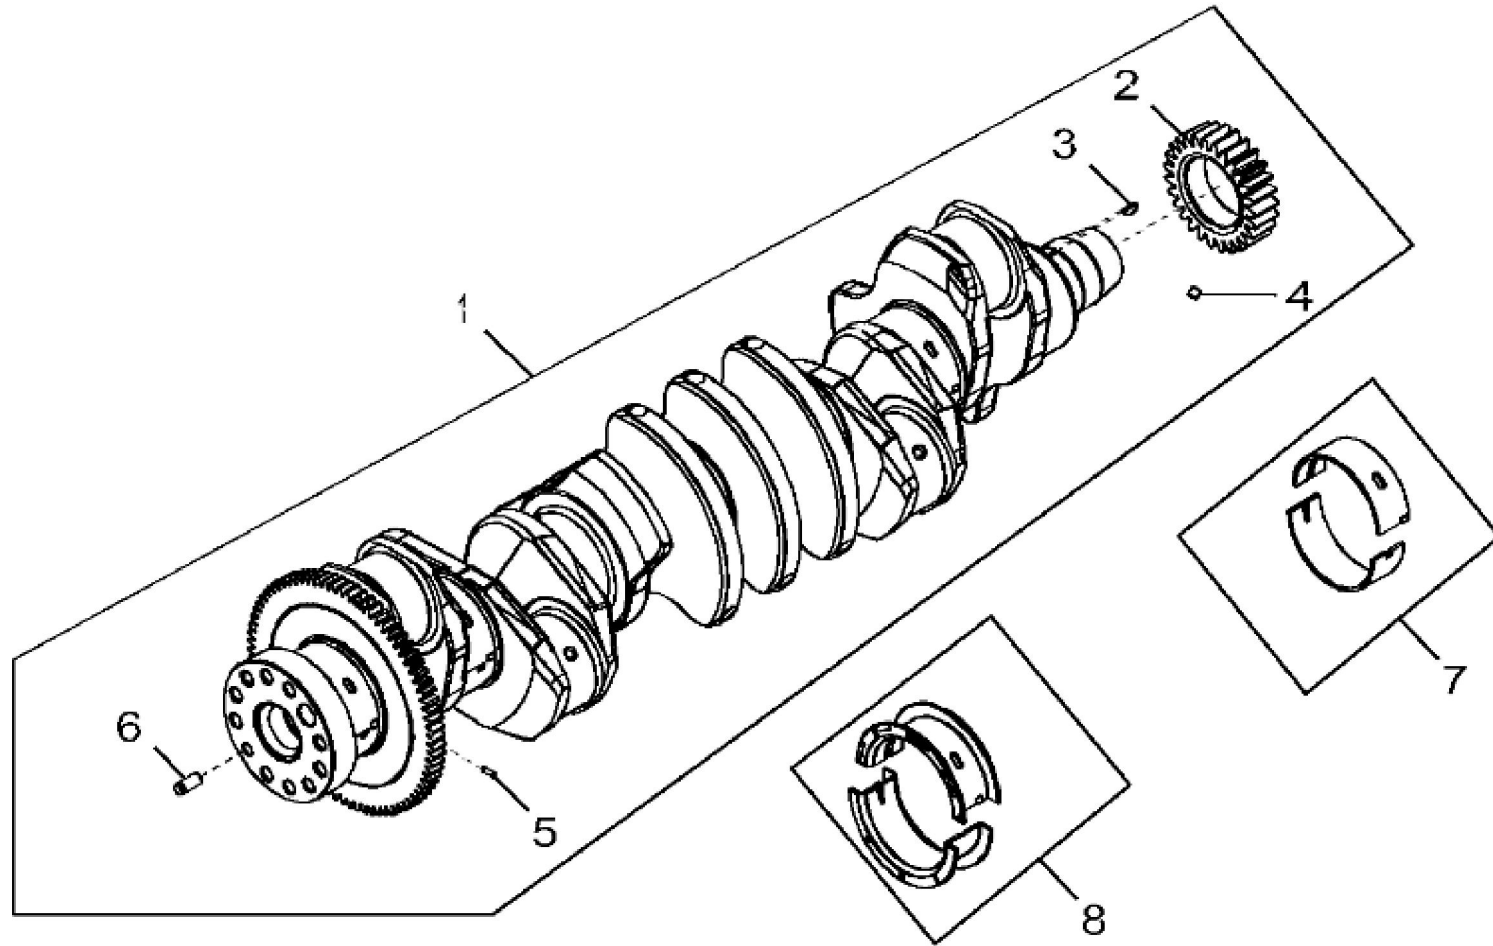

John Deere > Agriculture >TRACTOR >8320RT - TRACTOR >8320RT Tractor (S.N. 912001- )(Worldwide Edition) >18 ENGINE 6090RW488-DZ104223 >ST751009 - 4611 CYLINDER BLOCK WITH LINERS AND CAMSHAFT

KEY	PART NO.	PART NAME	QTY	REMARKS
1	R504811	WASHER	1	
2	R522884	CAMSHAFT	1	SUB FOR R520366
2	SE501775	CAMSHAFT REMAN	1	REMAN FOR R522884
3	R542281	GEAR	1	SUB FOR R518255
4	R543260	GEAR	1	SUB FOR R528098
5	26H91	SHAFT KEY	1	3/16" X 1-1/4"
6	.....	CYLINDER BLOCK	1	MARKED R534403; ORDER DZ10590
7	R527877	BUSHING	6	
8	R120954	BEARING CAP	1	
9	R120953	BEARING CAP	6	
10	R519287	CAP SCREW	14	
11	R82007	PLUG	1	
12	RE57836	PIPE PLUG	2	
13	RE537640	ENGINE OIL PRESS. SENSOR	1	(Engine Oil Pressure Sensor)
14	RE537634	SENSOR	2	(Magnetic Pick Up Sensor)
15	RE555307	CAM FOLLOWER ROLLER	12	SUB FOR RE540586
16	RE46686	FITTING	2	
17	51M7040	O-RING	2	9.300 X 2.200 mm
18	RE546932	FITTING	2	
19	RE71255	PIPE PLUG	2	
20	AT13740	DRAIN VALVE	1	
21	RE522991	ORIFICE	6	
22	.....	CYLINDER LINER	6	(Order Piston liner Kit)
23	RE541037	O-RING KIT	6	
24	R527468	SHIM	6	
25	DZ10083	PISTON RING	1	

KEY	PART NO.	PART NAME	QTY	REMARKS	
1	RE565972	CRANKSHAFT	1	MARKED DZ100385; SUB FOR RE548603 OR RE533517	
1	SE502713	CRANKSHAFT REMAN	1	(With Bearings) REMAN FOR RE565972	
2	R543259	GEAR	1		
3	R120752	KEY	1		
4	AT107510	PLUG	6		
5	34M7089	DOWEL PIN	1	4 X 12 mm	
6	44M7036	DOWEL PIN	1		
7	RE529319	BEARING	6		
8	RE529320	THRUST BEARING	1		

**Thank you so much for reading**

KEY	PART NO.	PART NAME	QTY	REMARKS	
1	DZ10207	PISTON-LINER KIT	6	PISTON MARKED RE555132; SUB FOR RE542629	
2	DZ10083	PISTON RING	1	SUB FOR RE539642	
3	DZ101959	PISTON PIN	6	SUB FOR R517073	
4	R519640	SNAP RING	12		
5	RE565318	CONNECTING ROD	6	MARKED DZ100420; SUB FOR RE537877	
5	SE502544	CONNECTING ROD REMAN	6	REMAN FOR RE537877 AND RE565318	
6	R74008	BUSHING	1		
7	R542878	CAP SCREW	2	SUB FOR R501035	
8	RE538581	BEARING	6		