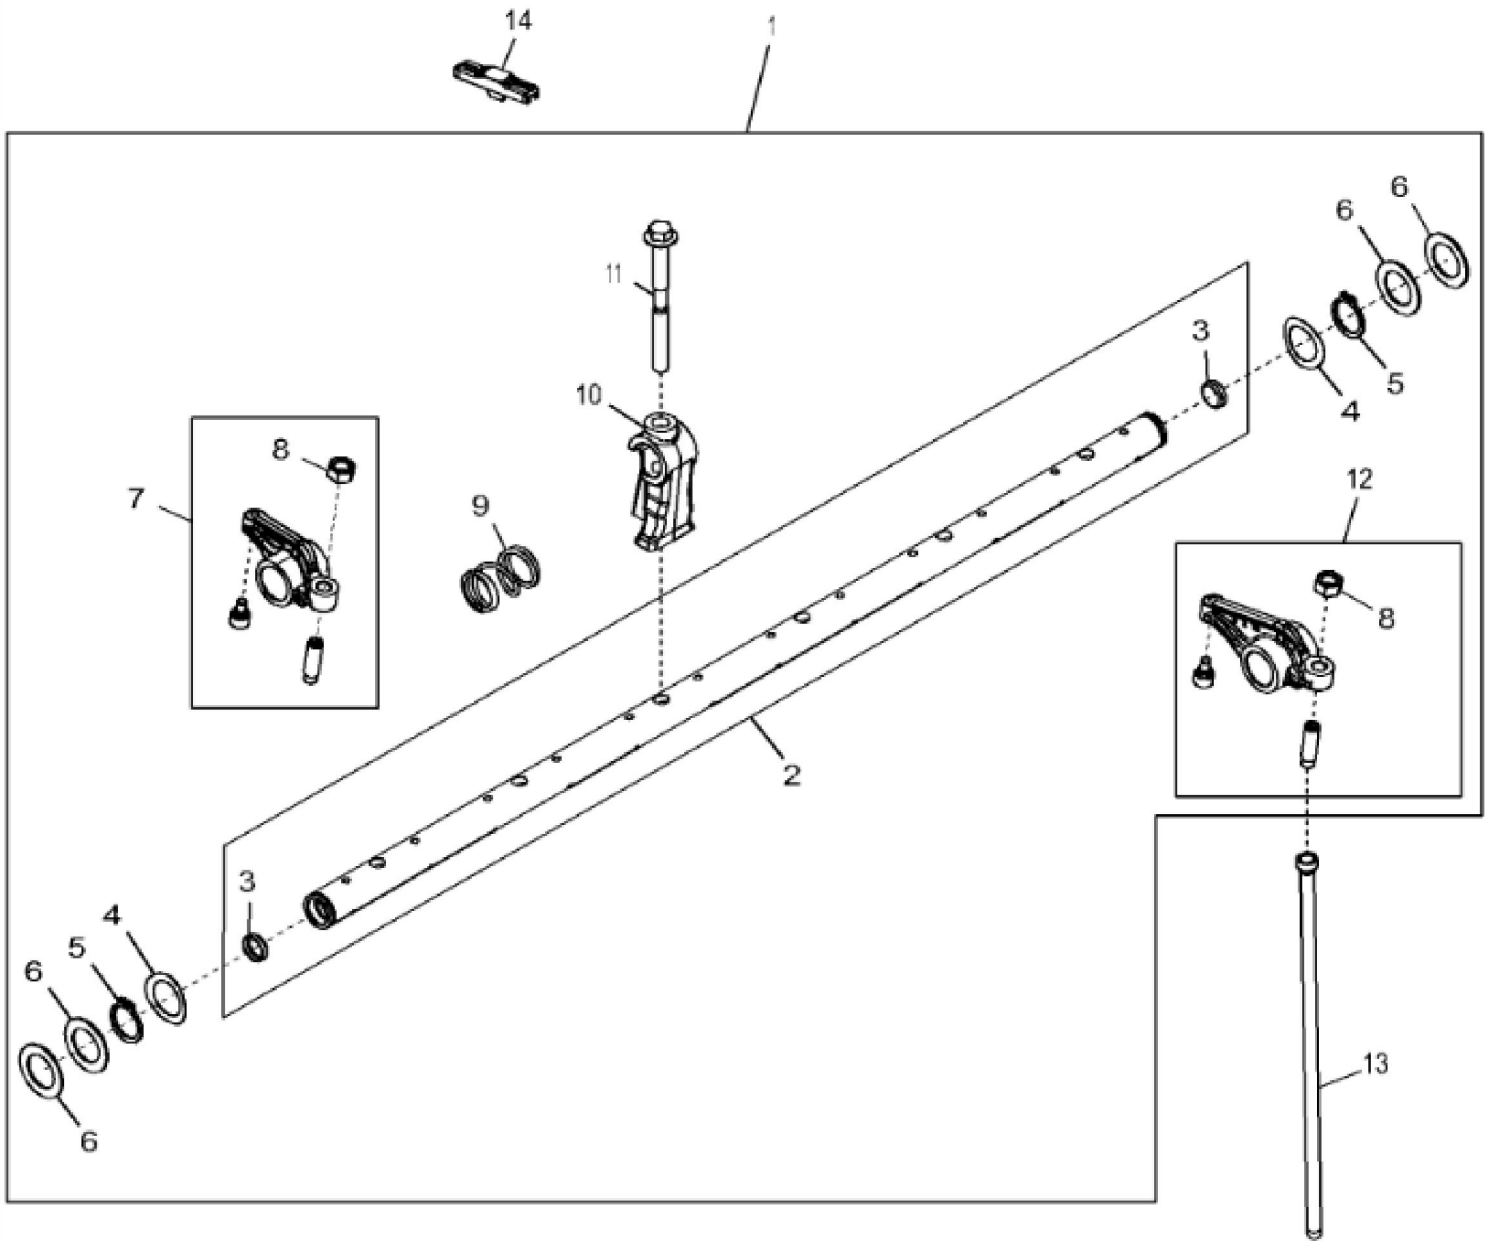

John Deere > Agriculture >TRACTOR >8320RT - TRACTOR >8320RT Tractor (S.N. 912001- )(Worldwide Edition) >18 ENGINE 6090RW488-DZ104223 >ST751009 - 4611 CYLINDER BLOCK WITH LINERS AND CAMSHAFT

KEY	PART NO.	PART NAME	QTY	REMARKS
1	R504811	WASHER	1	
2	R522884	CAMSHAFT	1	SUB FOR R520366
2	SE501775	CAMSHAFT REMAN	1	REMAN FOR R522884
3	R542281	GEAR	1	SUB FOR R518255
4	R543260	GEAR	1	SUB FOR R528098
5	26H91	SHAFT KEY	1	3/16" X 1-1/4"
6	.....	CYLINDER BLOCK	1	MARKED R534403; ORDER DZ10590
7	R527877	BUSHING	6	
8	R120954	BEARING CAP	1	
9	R120953	BEARING CAP	6	
10	R519287	CAP SCREW	14	
11	R82007	PLUG	1	
12	RE57836	PIPE PLUG	2	
13	RE537640	ENGINE OIL PRESS. SENSOR	1	(Engine Oil Pressure Sensor)
14	RE537634	SENSOR	2	(Magnetic Pick Up Sensor)
15	RE555307	CAM FOLLOWER ROLLER	12	SUB FOR RE540586
16	RE46686	FITTING	2	
17	51M7040	O-RING	2	9.300 X 2.200 mm
18	RE546932	FITTING	2	
19	RE71255	PIPE PLUG	2	
20	AT13740	DRAIN VALVE	1	
21	RE522991	ORIFICE	6	
22	.....	CYLINDER LINER	6	(Order Piston liner Kit)
23	RE541037	O-RING KIT	6	
24	R527468	SHIM	6	
25	DZ10083	PISTON RING	1	

KEY	PART NO.	PART NAME	QTY	REMARKS	
1	RE565972	CRANKSHAFT	1	MARKED DZ100385; SUB FOR RE548603 OR RE533517	
1	SE502713	CRANKSHAFT REMAN	1	(With Bearings) REMAN FOR RE565972	
2	R543259	GEAR	1		
3	R120752	KEY	1		
4	AT107510	PLUG	6		
5	34M7089	DOWEL PIN	1	4 X 12 mm	
6	44M7036	DOWEL PIN	1		
7	RE529319	BEARING	6		
8	RE529320	THRUST BEARING	1		

**Thank you so much for reading**

KEY	PART NO.	PART NAME	QTY	REMARKS	
1	DZ10207	PISTON-LINER KIT	6	PISTON MARKED RE555132; SUB FOR RE542629	
2	DZ10083	PISTON RING	1	SUB FOR RE539642	
3	DZ101959	PISTON PIN	6	SUB FOR R517073	
4	R519640	SNAP RING	12		
5	RE565318	CONNECTING ROD	6	MARKED DZ100420; SUB FOR RE537877	
5	SE502544	CONNECTING ROD REMAN	6	REMAN FOR RE537877 AND RE565318	
6	R74008	BUSHING	1		
7	R542878	CAP SCREW	2	SUB FOR R501035	
8	RE538581	BEARING	6		