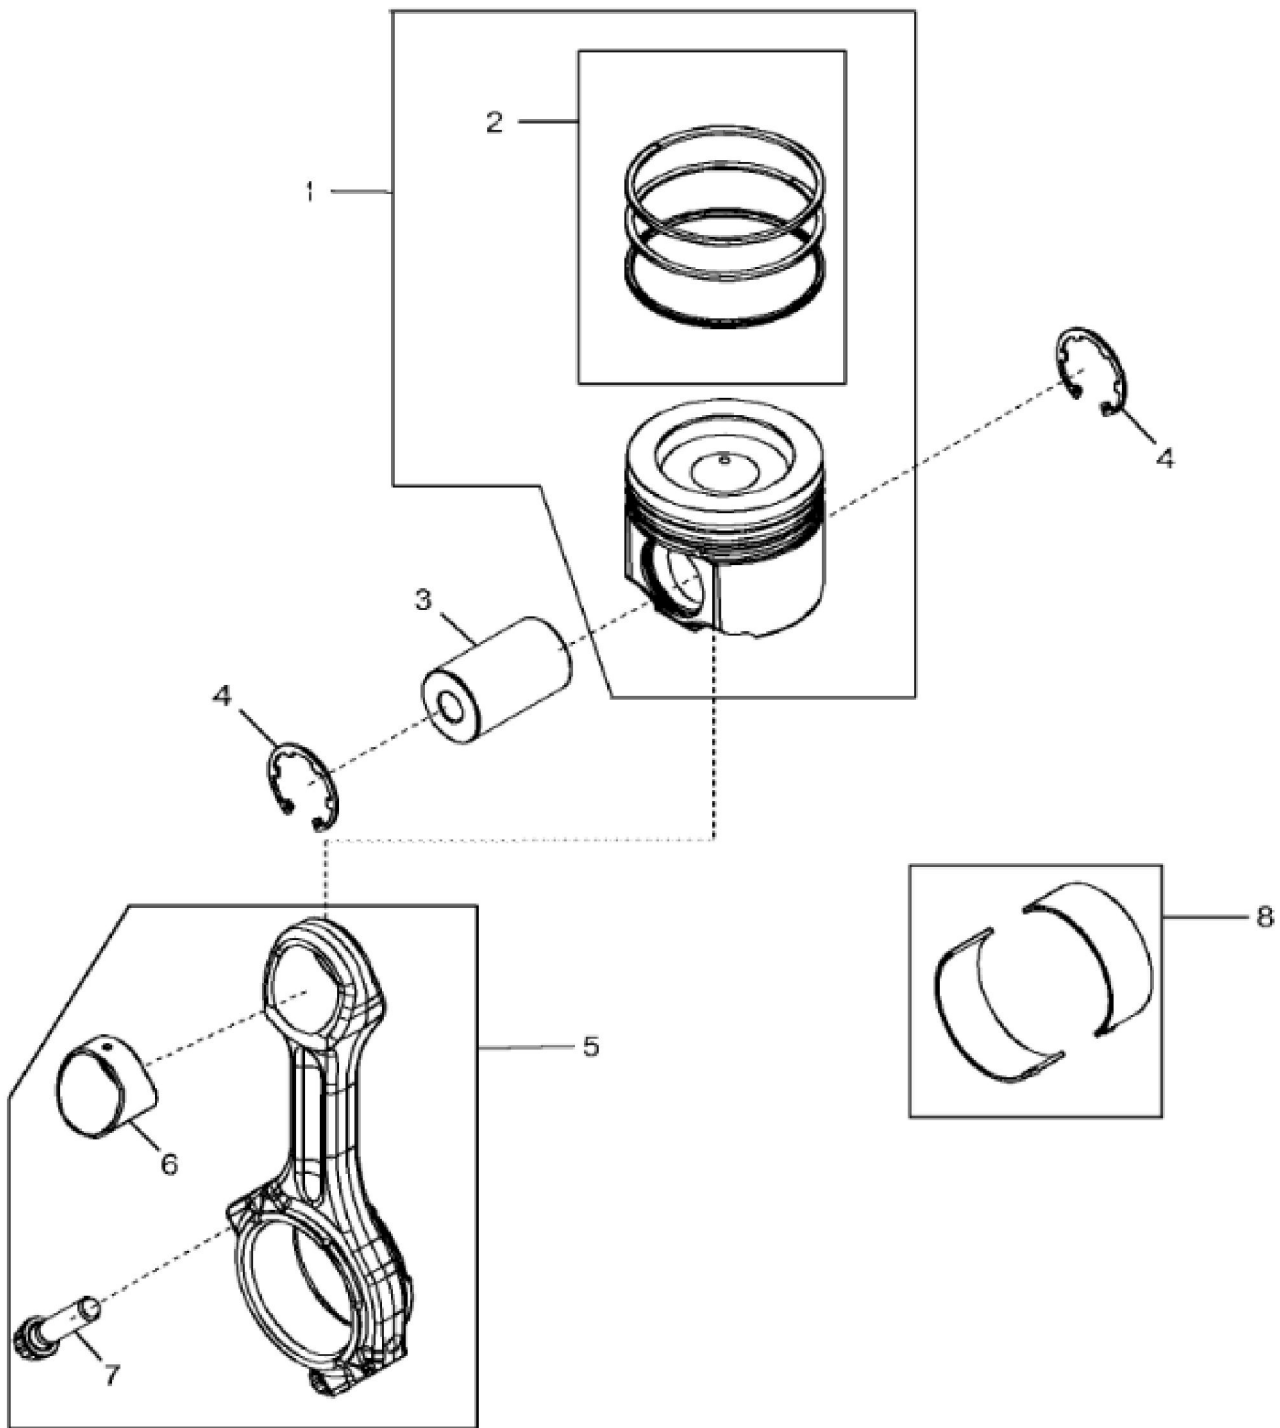

John Deere > Agriculture >TRACTOR >8320RT - TRACTOR >8320RT Tractor (S.N. 912001- )(Worldwide Edition) >18 ENGINE 6090RW488-DZ104223 >ST751009 - 4611 CYLINDER BLOCK WITH LINERS AND CAMSHAFT

KEY	PART NO.	PART NAME	QTY	REMARKS
1	R504811	WASHER	1	
2	R522884	CAMSHAFT	1	SUB FOR R520366
2	SE501775	CAMSHAFT REMAN	1	REMAN FOR R522884
3	R542281	GEAR	1	SUB FOR R518255
4	R543260	GEAR	1	SUB FOR R528098
5	26H91	SHAFT KEY	1	3/16" X 1-1/4"
6	.....	CYLINDER BLOCK	1	MARKED R534403; ORDER DZ10590
7	R527877	BUSHING	6	
8	R120954	BEARING CAP	1	
9	R120953	BEARING CAP	6	
10	R519287	CAP SCREW	14	
11	R82007	PLUG	1	
12	RE57836	PIPE PLUG	2	
13	RE537640	ENGINE OIL PRESS. SENSOR	1	(Engine Oil Pressure Sensor)
14	RE537634	SENSOR	2	(Magnetic Pick Up Sensor)
15	RE555307	CAM FOLLOWER ROLLER	12	SUB FOR RE540586
16	RE46686	FITTING	2	
17	51M7040	O-RING	2	9.300 X 2.200 mm
18	RE546932	FITTING	2	
19	RE71255	PIPE PLUG	2	
20	AT13740	DRAIN VALVE	1	
21	RE522991	ORIFICE	6	
22	.....	CYLINDER LINER	6	(Order Piston liner Kit)
23	RE541037	O-RING KIT	6	
24	R527468	SHIM	6	
25	DZ10083	PISTON RING	1	

KEY	PART NO.	PART NAME	QTY	REMARKS	
1	RE565972	CRANKSHAFT	1	MARKED DZ100385; SUB FOR RE548603 OR RE533517	
1	SE502713	CRANKSHAFT REMAN	1	(With Bearings) REMAN FOR RE565972	
2	R543259	GEAR	1		
3	R120752	KEY	1		
4	AT107510	PLUG	6		
5	34M7089	DOWEL PIN	1	4 X 12 mm	
6	44M7036	DOWEL PIN	1		
7	RE529319	BEARING	6		
8	RE529320	THRUST BEARING	1		

**Thank you so much for reading**

KEY	PART NO.	PART NAME	QTY	REMARKS	
1	DZ10207	PISTON-LINER KIT	6	PISTON MARKED RE555132; SUB FOR RE542629	
2	DZ10083	PISTON RING	1	SUB FOR RE539642	
3	DZ101959	PISTON PIN	6	SUB FOR R517073	
4	R519640	SNAP RING	12		
5	RE565318	CONNECTING ROD	6	MARKED DZ100420; SUB FOR RE537877	
5	SE502544	CONNECTING ROD REMAN	6	REMAN FOR RE537877 AND RE565318	
6	R74008	BUSHING	1		
7	R542878	CAP SCREW	2	SUB FOR R501035	
8	RE538581	BEARING	6		