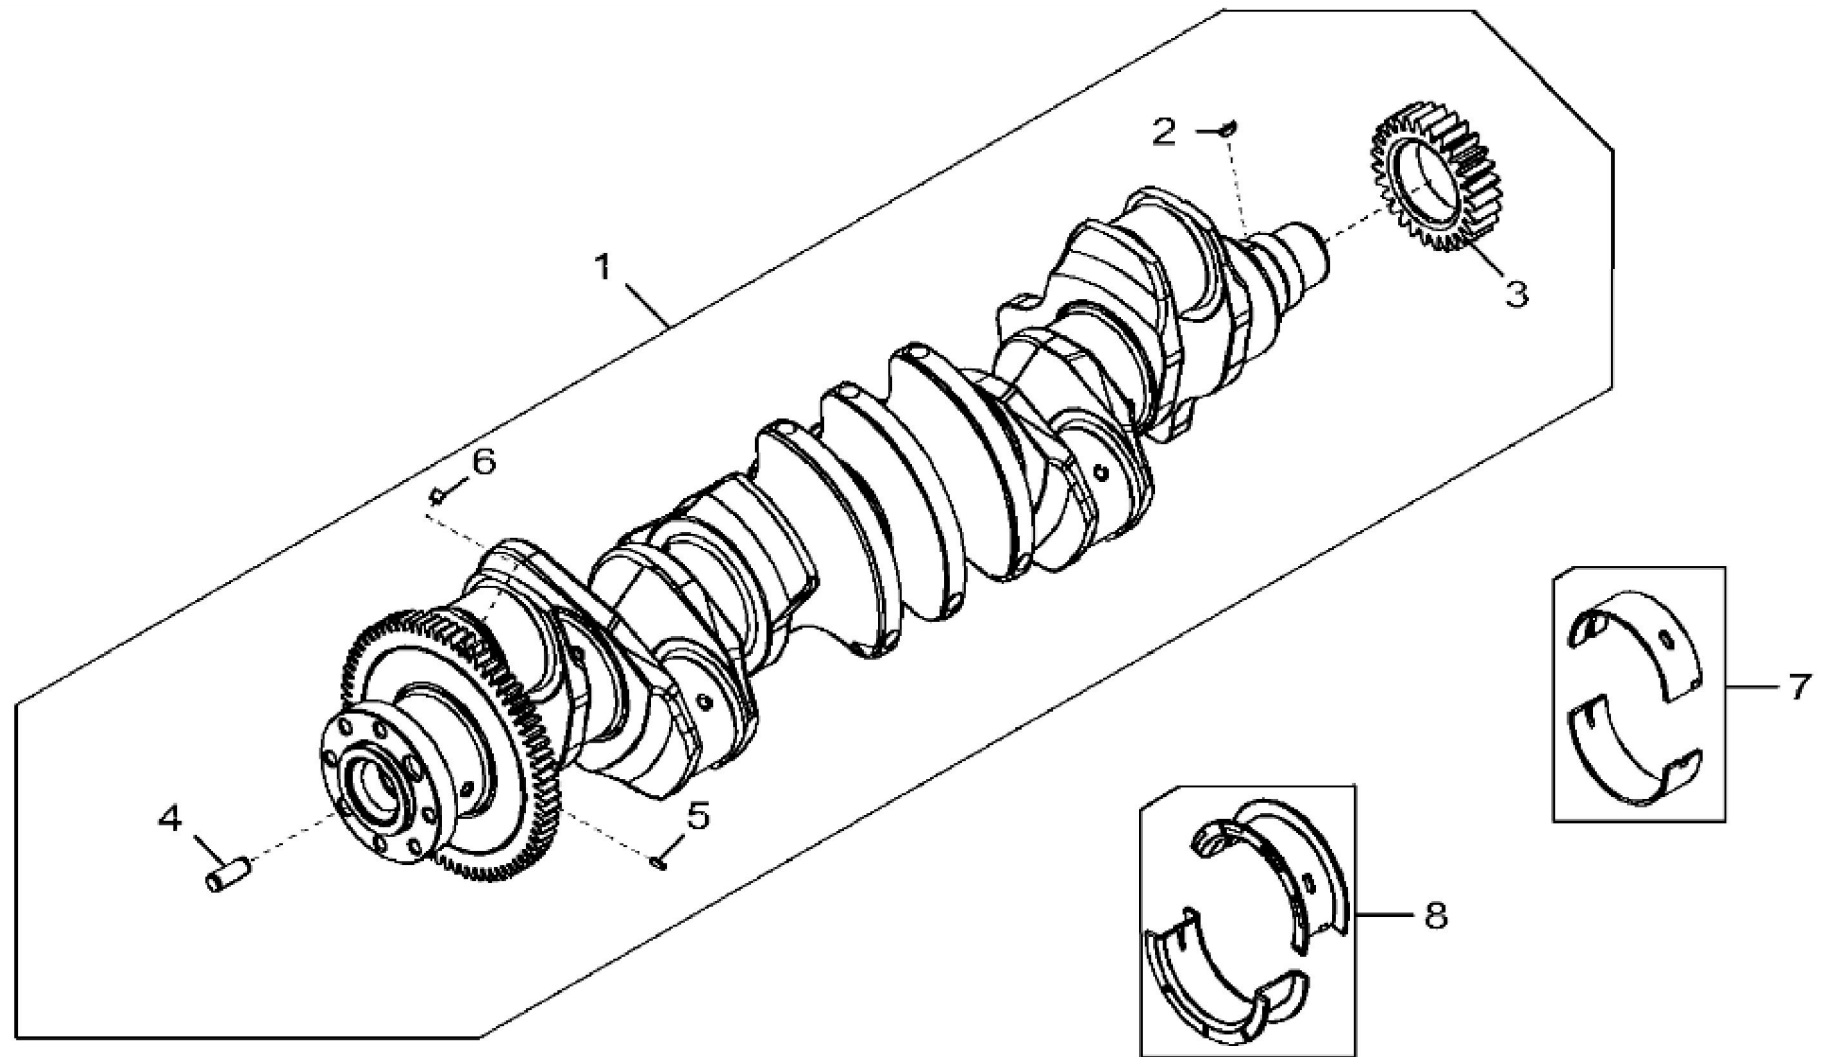

4701_RE523130_PCD

John Deere > Agriculture > TRACTOR > 8320R - TRACTOR > 8320R Tractor (S.N. 100000-)(Engine: 6090HBM02, 6090HBM03, 6090HBM04, 6090HBM05) (South America Edition) > 23 ENGINE 6090HBM03-DZ10415 > ST30568 - 4701 CRANKSHAFT

KEY	PART NO.	PART NAME	QTY	REMARKS	
1	RE540429	CRANKSHAFT	1	MARKED R526075; SUB FOR RE534315	
2	R120752	KEY	1		
3	R104587	GEAR	1		
4	R41934	DOWEL PIN	1		
5	34M7089	DOWEL PIN	1	4 X 12 mm	
6	AT107510	PLUG	6		
7	RE529319	BEARING	6	KIT; MARKED R519427 AND R519428	
8	RE529320	THRUST BEARING	1	KIT; MARKED R519429 AND R519430