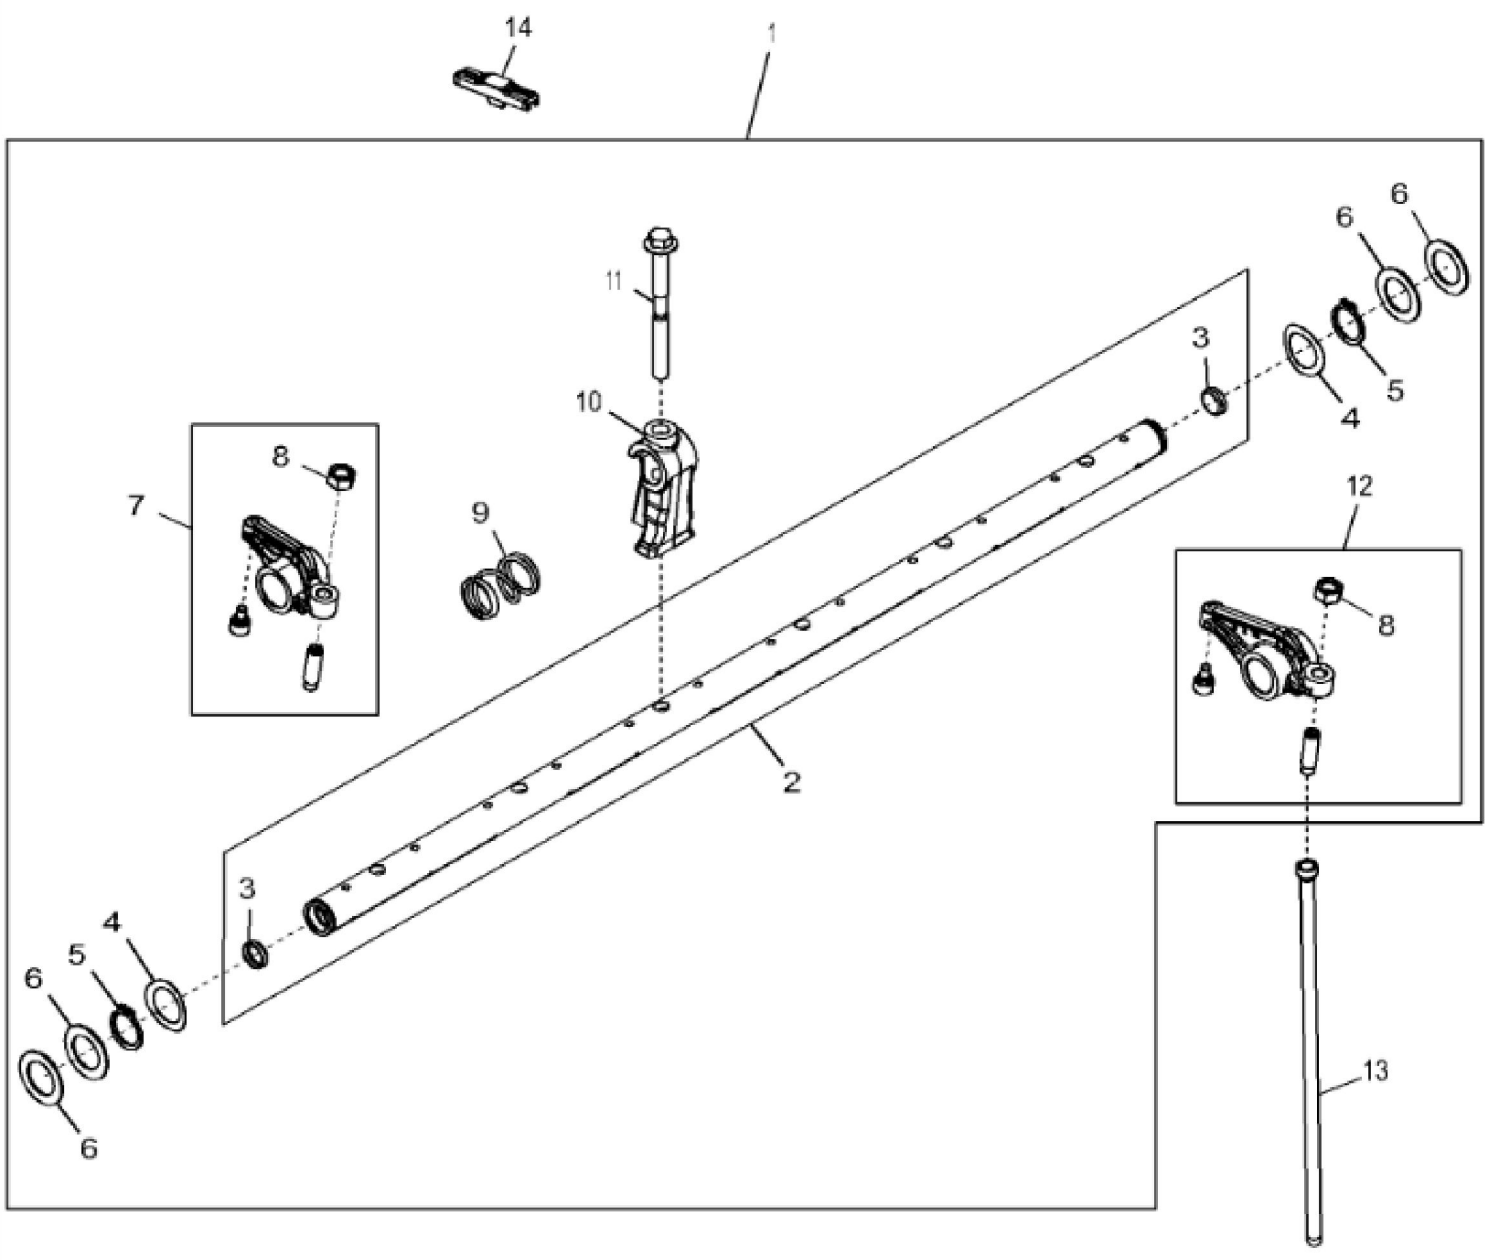

KEY	PART NO.	PART NAME	QTY	REMARKS	
1	RE540429	CRANKSHAFT	1	MARKED R526075; SUB FOR RE534315	
2	R120752	KEY	1		
3	R104587	GEAR	1		
4	R41934	DOWEL PIN	1		
5	34M7089	DOWEL PIN	1	4 X 12 mm	
6	AT107510	PLUG	6		
7	RE529319	BEARING	6	KIT; MARKED R519427 AND R519428	
8	RE529320	THRUST BEARING	1	KIT; MARKED R519429 AND R519430	

Thank you so much for reading

KEY	PART NO.	PART NAME	QTY	REMARKS
1	R542878	CAP SCREW	12	
2	DZ101959	PISTON PIN	6	OD = 47 mm, LGTH = 79 mm, SUB FOR R517073
3	DZ10083	PISTON RING	6	PKG (3), SUB FOR RE539642
4	R519640	SNAP RING	12	
5	DZ100117	CONNECTING ROD	6	MARKED DZ100421, SUB FOR RE517436 OR RE535554
5	SE501759	CONNECTING ROD REMAN	AR	REMAN FOR RE535554
5	SE501748	CONNECTING ROD REMAN	AR	REMAN FOR RE517436
6	R74008	BUSHING	6	
7	RE529318	BEARING	6	KIT; R519454
8	DZ10211	PISTON-LINER KIT	6	PISTON MARKED RE529264, SUB FOR RE545266 OR RE571507