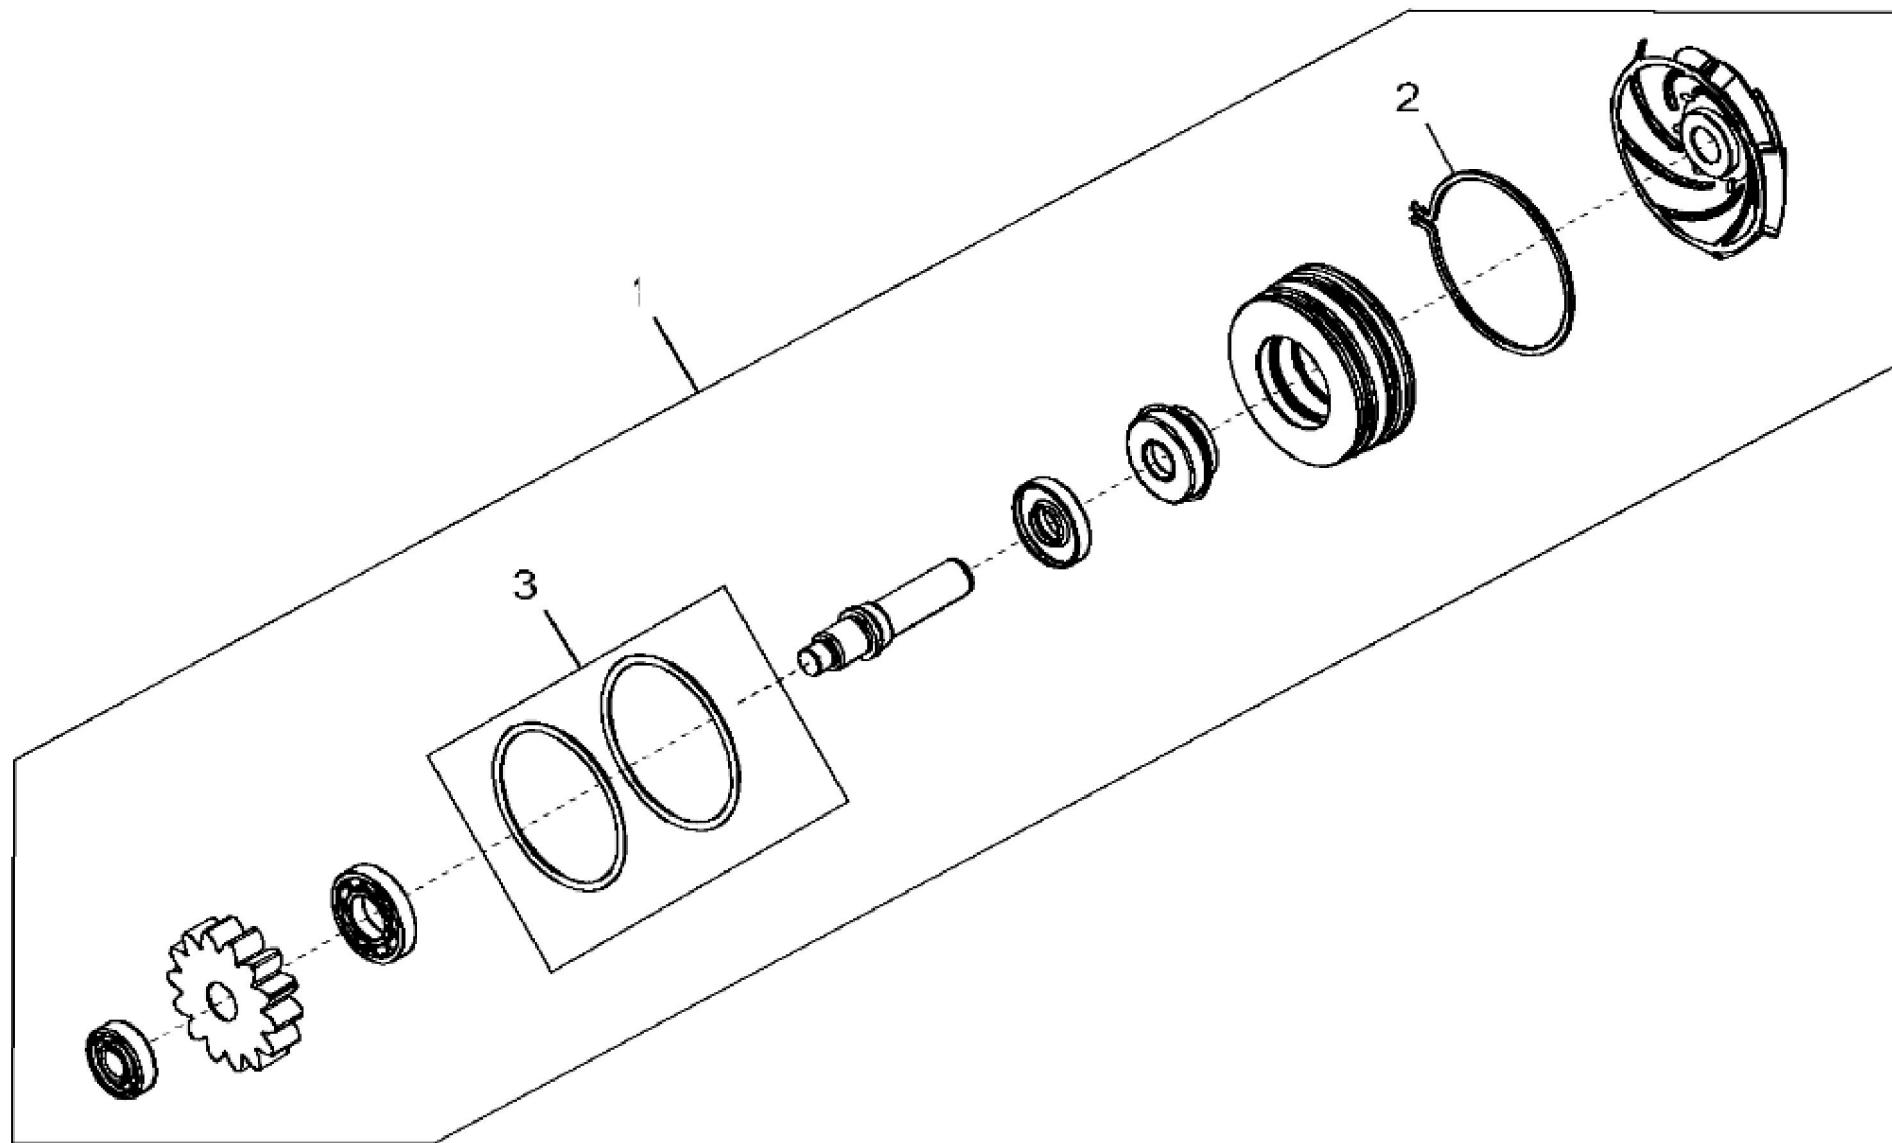

KEY	PART NO.	PART NAME	QTY	REMARKS	
1	DZ106792	INTAKE MANIFOLD	1	MARKED DZ105351	
2	15H686	PIPE PLUG	2	1"	
3	15H685	PIPE PLUG	1	1/4"	
4	RE522723	MANIFOLD AIR PRESS. SENSOR	1		
5	RE522823	TEMPERATURE SENSOR	1		
6	R548750	SEALING WASHER	7	SUB FOR R520424	
7	19M10075	SCREW	7	M8 X 110, USE WITH DZ106792	
8	R532724	GASKET	1	USE WITH DZ106792	
9	19M10219	SCREW	6	M8 X 80, USE WITH DZ106792	
10	19M10270	SCREW	1	M8 X 55, USE WITH DZ106792	
11	RE538564	INTAKE MANIFOLD	1	SUB FOR RE536258 OR RE520442; MARKED R528150	
12	R518260	GASKET	1	ORDER DZ109633	
12	DZ109633	GASKET	1	USE WITH RE538564	
13	19M7873	SCREW	7	M8 X 110, USE WITH RE538564	
14	R527684	SCREW	7	USE WITH RE538564	

<https://www.ebooklibonline.com>

Hello dear friend!

Thank you very much for reading.

Enter the link into your browser.

The full manual is available for immediate download.

<https://www.ebooklibonline.com>

KEY	PART NO.	PART NAME	QTY	REMARKS	
1	RE528732	OIL PUMP	1		
2	R536840	SCREW	3		
3	R100569	GASKET	1		
4	R533894	GASKET	1		
5	R524489	CAP SCREW	2		
6	F3171R	O-RING	1		
7	R84262	FITTING PLUG	1		
8	R524490	CAP SCREW	2		
9	19M7820	SCREW	2	M12 X 100	
10	ET14521	BUSHING	4		
11	19M7815	SCREW	14	M12 X 60	
12	R119654	DOWEL PIN	4		
13	19M7808	SCREW	2	M10 X 65	
14	24M7433	WASHER	6	10.500 X 20 X 2 mm	
15	19M8499	CAP SCREW	2	M10 X 60	

Thank you so much for reading

KEY	PART NO.	PART NAME	QTY	REMARKS	
1	RE530194	PUMP KIT	1	SUB FOR RE523828	
1	SE501228	WATER PUMP REMAN	1	REMAN FOR RE523828 OR RE530194	
2	R520701	SNAP RING	1		
3	RE509463	O-RING KIT	1		