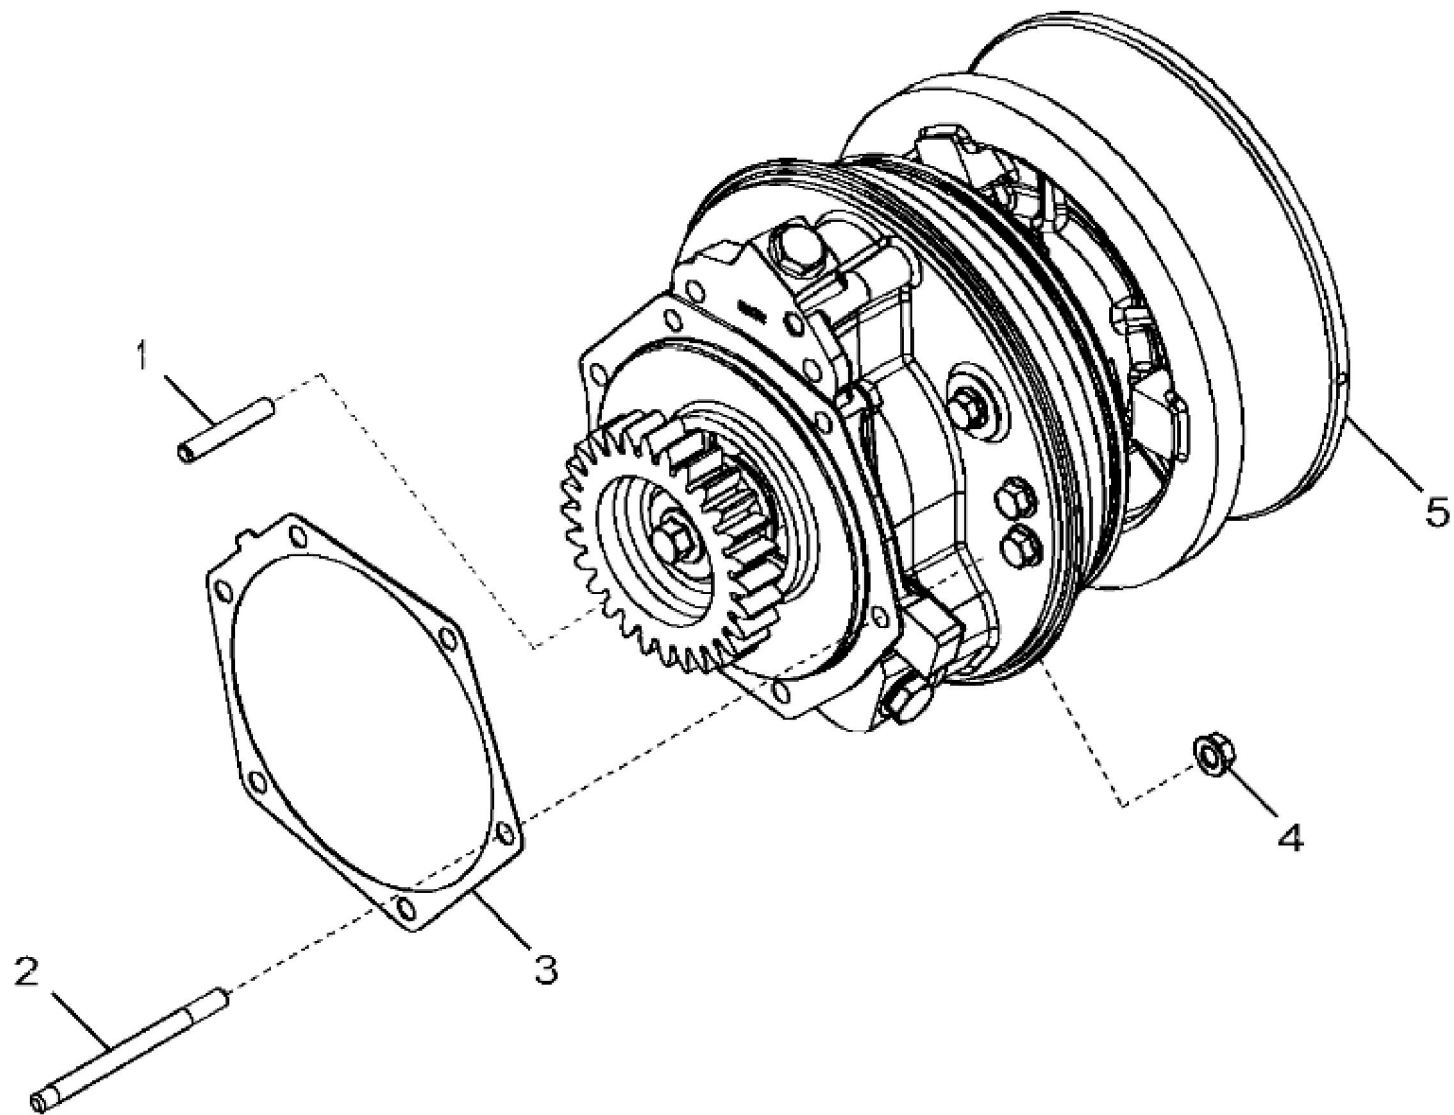

KEY	PART NO.	PART NAME	QTY	REMARKS	
1	DZ106792	INTAKE MANIFOLD	1	MARKED DZ105351	
2	15H686	PIPE PLUG	2	1"	
3	15H685	PIPE PLUG	1	1/4"	
4	RE522723	MANIFOLD AIR PRESS. SENSOR	1		
5	RE522823	TEMPERATURE SENSOR	1		
6	R548750	SEALING WASHER	7	SUB FOR R520424	
7	19M10075	SCREW	7	M8 X 110, USE WITH DZ106792	
8	R532724	GASKET	1	USE WITH DZ106792	
9	19M10219	SCREW	6	M8 X 80, USE WITH DZ106792	
10	19M10270	SCREW	1	M8 X 55, USE WITH DZ106792	
11	RE538564	INTAKE MANIFOLD	1	SUB FOR RE536258 OR RE520442; MARKED R528150	
12	R518260	GASKET	1	ORDER DZ109633	
12	DZ109633	GASKET	1	USE WITH RE538564	
13	19M7873	SCREW	7	M8 X 110, USE WITH RE538564	
14	R527684	SCREW	7	USE WITH RE538564	

<https://www.ebooklibonline.com>

Hello dear friend!

Thank you very much for reading.

Enter the link into your browser.

The full manual is available for immediate download.

<https://www.ebooklibonline.com>

KEY	PART NO.	PART NAME	QTY	REMARKS	
1	RE528732	OIL PUMP	1		
2	R536840	SCREW	3		
3	R100569	GASKET	1		
4	R533894	GASKET	1		
5	R524489	CAP SCREW	2		
6	F3171R	O-RING	1		
7	R84262	FITTING PLUG	1		
8	R524490	CAP SCREW	2		
9	19M7820	SCREW	2	M12 X 100	
10	ET14521	BUSHING	4		
11	19M7815	SCREW	14	M12 X 60	
12	R119654	DOWEL PIN	4		
13	19M7808	SCREW	2	M10 X 65	
14	24M7433	WASHER	6	10.500 X 20 X 2 mm	
15	19M8499	CAP SCREW	2	M10 X 60	

Thank you so much for reading

KEY	PART NO.	PART NAME	QTY	REMARKS	
1	RE530194	PUMP KIT	1	SUB FOR RE523828	
1	SE501228	WATER PUMP REMAN	1	REMAN FOR RE523828 OR RE530194	
2	R520701	SNAP RING	1		
3	RE509463	O-RING KIT	1		