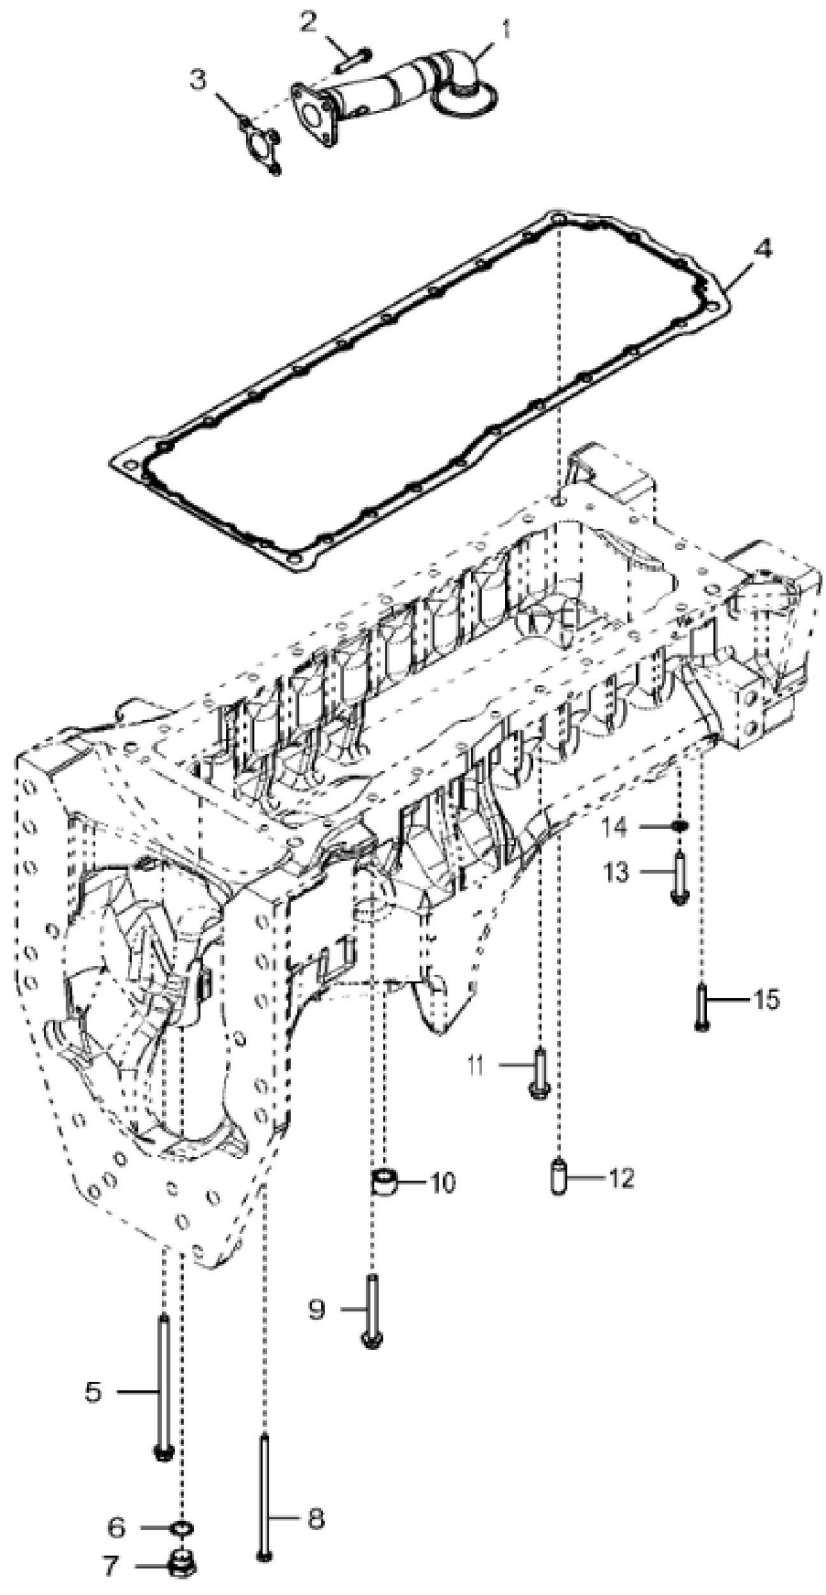

KEY	PART NO.	PART NAME	QTY	REMARKS	
1	DZ106792	INTAKE MANIFOLD	1	MARKED DZ105351	
2	15H686	PIPE PLUG	2	1"	
3	15H685	PIPE PLUG	1	1/4"	
4	RE522723	MANIFOLD AIR PRESS. SENSOR	1		
5	RE522823	TEMPERATURE SENSOR	1		
6	R548750	SEALING WASHER	7	SUB FOR R520424	
7	19M10075	SCREW	7	M8 X 110, USE WITH DZ106792	
8	R532724	GASKET	1	USE WITH DZ106792	
9	19M10219	SCREW	6	M8 X 80, USE WITH DZ106792	
10	19M10270	SCREW	1	M8 X 55, USE WITH DZ106792	
11	RE538564	INTAKE MANIFOLD	1	SUB FOR RE536258 OR RE520442; MARKED R528150	
12	R518260	GASKET	1	ORDER DZ109633	
12	DZ109633	GASKET	1	USE WITH RE538564	
13	19M7873	SCREW	7	M8 X 110, USE WITH RE538564	
14	R527684	SCREW	7	USE WITH RE538564	

<https://www.ebooklibonline.com>

Hello dear friend!

Thank you very much for reading.

Enter the link into your browser.

The full manual is available for immediate download.

<https://www.ebooklibonline.com>

KEY	PART NO.	PART NAME	QTY	REMARKS	
1	RE528732	OIL PUMP	1		
2	R536840	SCREW	3		
3	R100569	GASKET	1		
4	R533894	GASKET	1		
5	R524489	CAP SCREW	2		
6	F3171R	O-RING	1		
7	R84262	FITTING PLUG	1		
8	R524490	CAP SCREW	2		
9	19M7820	SCREW	2	M12 X 100	
10	ET14521	BUSHING	4		
11	19M7815	SCREW	14	M12 X 60	
12	R119654	DOWEL PIN	4		
13	19M7808	SCREW	2	M10 X 65	
14	24M7433	WASHER	6	10.500 X 20 X 2 mm	
15	19M8499	CAP SCREW	2	M10 X 60	

Thank you so much for reading

KEY	PART NO.	PART NAME	QTY	REMARKS	
1	RE530194	PUMP KIT	1	SUB FOR RE523828	
1	SE501228	WATER PUMP REMAN	1	REMAN FOR RE523828 OR RE530194	
2	R520701	SNAP RING	1		
3	RE509463	O-RING KIT	1		