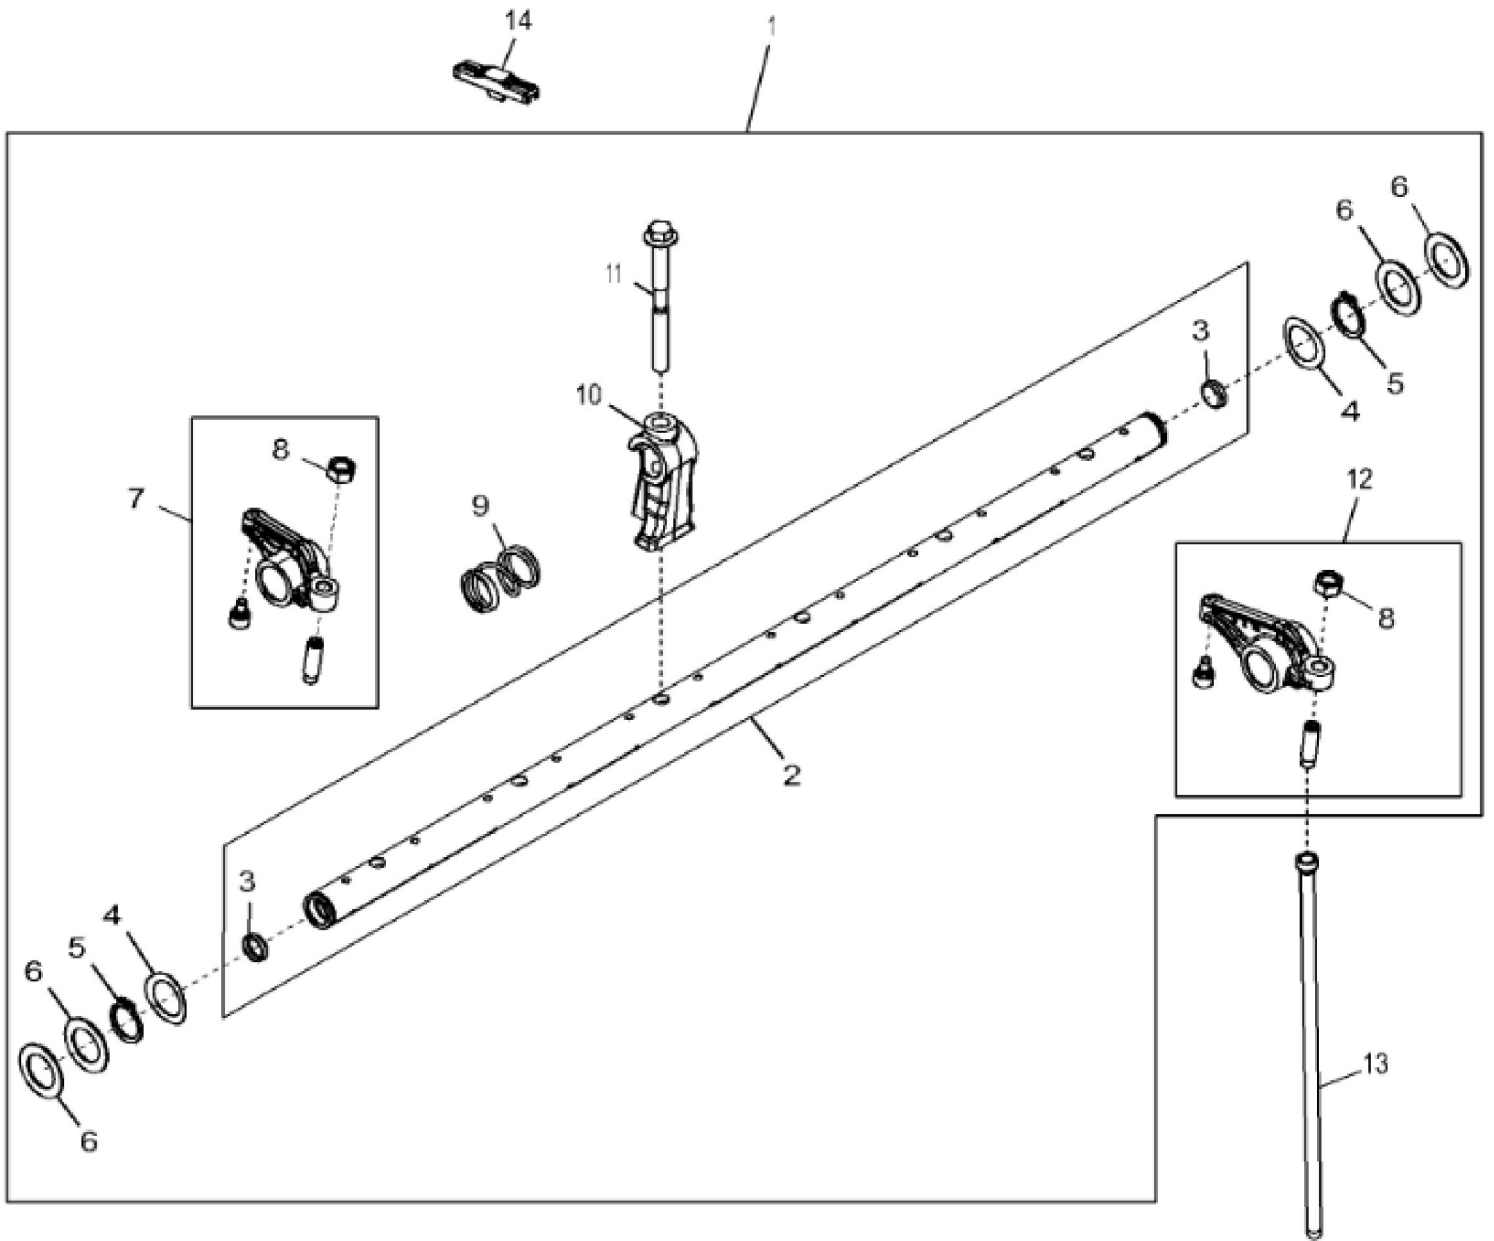

KEY	PART NO.	PART NAME	QTY	REMARKS	
1	RE540429	CRANKSHAFT	1	MARKED R526075	
1	RE534315	CRANKSHAFT	1	ORDER RE540429	
1	SE501774	CRANKSHAFT REMAN	1	(With Bearings) REMAN FOR RE534315	
2	R120752	KEY	1		
3	R104587	GEAR	1		
4	R41934	DOWEL PIN	1		
5	34M7089	SPRING PIN	1		
6	AT107510	PLUG	1		
7	RE529319	BEARING	6	KIT; R519427 AND R519428	
8	RE529320	THRUST BEARING	1	KIT; R519429 AND R519430	

Thank you so much for reading

KEY	PART NO.	PART NAME	QTY	REMARKS	
1	R542878	CAP SCREW	2	SUB FOR R501035	
2	DZ101959	PISTON PIN	6	OD = 47 mm; LGTH = 79 mm, SUB FOR R517073	
3	DZ10083	PISTON RING	1	PKG (3), SUB FOR RE539642	
4	R519640	SNAP RING	12		
5	DZ100117	CONNECTING ROD	6	MARKED DZ100421; SUB FOR RE535554 OR RE517436	
5	SE501759	CONNECTING ROD REMAN	6	REMAN FOR RE535554	
6	R74008	BUSHING	1		
7	RE529318	BEARING	6		
8	DZ10211	PISTON-LINER KIT	6	SUB FOR RE545266 OR RE571507	