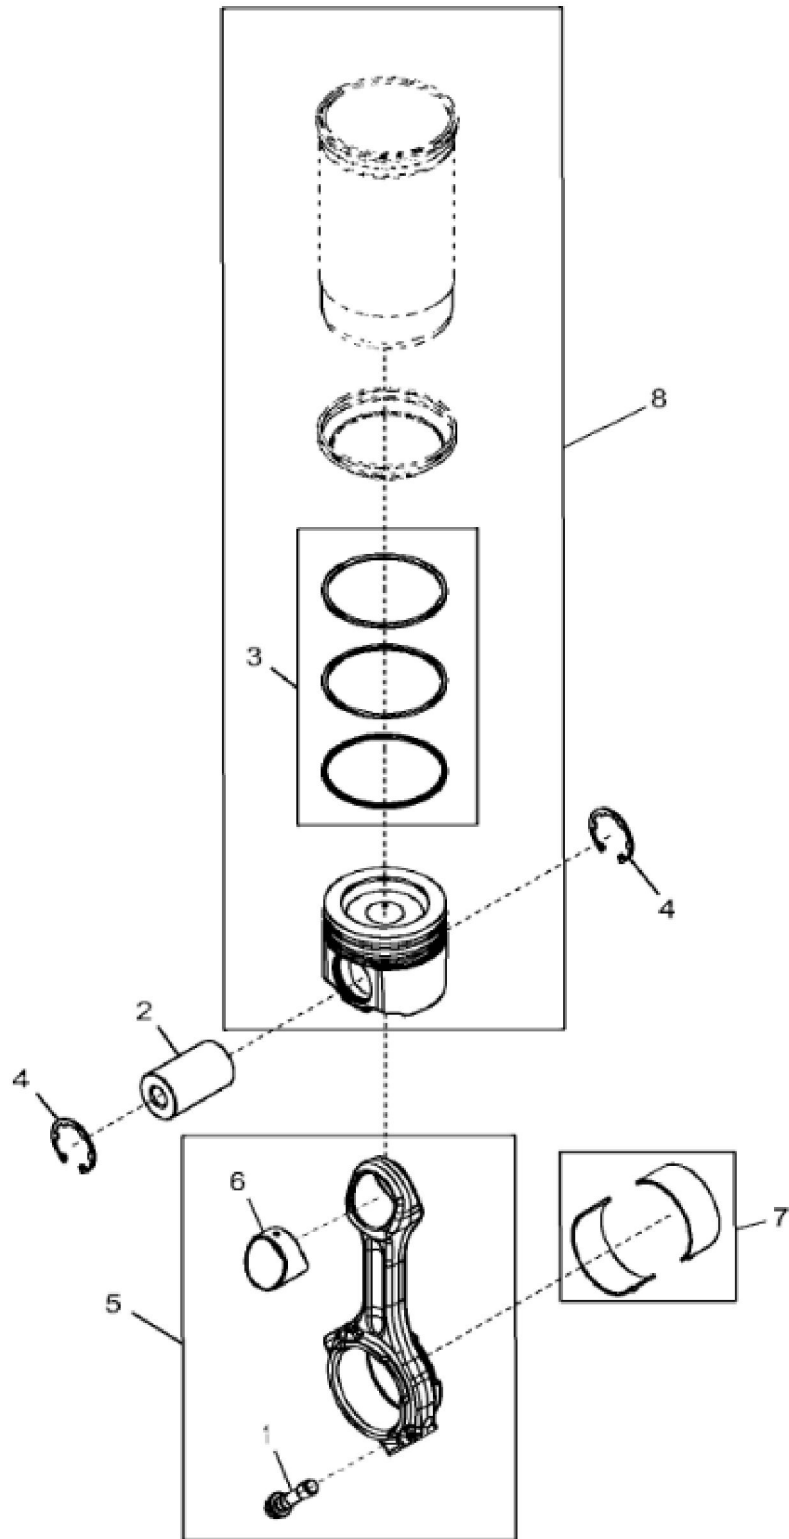

KEY	PART NO.	PART NAME	QTY	REMARKS
1	AT13740	DRAIN VALVE	1	
2	DZ10211	PISTON-LINER KIT	6	PISTON MARKED RE529264; SUB FOR RE545266 OR RE531072
3	RE541037	O-RING KIT	1	SUB FOR AR98850
4	R527468	SHIM	1	TK = 0.004"
4	R93948	SHIM	1	(Not Illustrated) TK = 0.002"
4	R528685	SHIM	1	(Not Illustrated) TK = 0.006"
4	R536310	SHIM	1	(Not Illustrated) TK = 0.008"
4	R536311	SHIM	1	(Not Illustrated) TK = 0.010"
5	R43409	PLUG	1	
6	RE522991	ORIFICE	6	
7	RE555307	CAM FOLLOWER ROLLER	12	SUB FOR RE540586 OR RE535576 OR RE519889
8	RE57836	PIPE PLUG	3	
9	RE519144	SENSOR	2	(Magnetic Pick Up Sensor)
10	51M7044	O-RING	1	17.300 X 2.200 mm
11	RE71255	PIPE PLUG	5	
12	RE167207	SENSOR	1	(Pressure Sensor)
13	R528098	GEAR	1	(Camshaft) Z = 54, SUB FOR R518212
14	R518255	GEAR	1	(Fuel Supply Pump Drive) Z = 64
15	R504811	WASHER	1	
16	26H91	SHAFT KEY	1	3/16" X 1-1/4"
17	R522884	CAMSHAFT	1	SUB FOR R520366
17	SE501775	CAMSHAFT REMAN	1	REMAN FOR R522884
18	...	CYLINDER BLOCK	1	MARKED R542211; ORDER DZ10789 OR DZ10597
18	DZ10789	SHORT BLOCK ASSEMBLY	1	(For Marine Engine)
18	DZ10597	SHORT BLOCK ASSEMBLY	1	(For Non-Marine Engine)
19	R120954	BEARING CAP	1	
20	R519287	CAP SCREW	14	
21	R120953	BEARING CAP	6	
22	R527877	BUSHING	6	
23	R82007	PLUG	1	
24	R54326	O-RING	6	
25	R518034	BUSHING	1	

KEY	PART NO.	PART NAME	QTY	REMARKS	
1	RE540429	CRANKSHAFT	1	MARKED R526075	
1	RE534315	CRANKSHAFT	1	ORDER RE540429	
1	SE501774	CRANKSHAFT REMAN	1	(With Bearings) REMAN FOR RE534315	
2	R120752	KEY	1		
3	R104587	GEAR	1		
4	R41934	DOWEL PIN	1		
5	34M7089	SPRING PIN	1		
6	AT107510	PLUG	1		
7	RE529319	BEARING	6	KIT; R519427 AND R519428	
8	RE529320	THRUST BEARING	1	KIT; R519429 AND R519430	