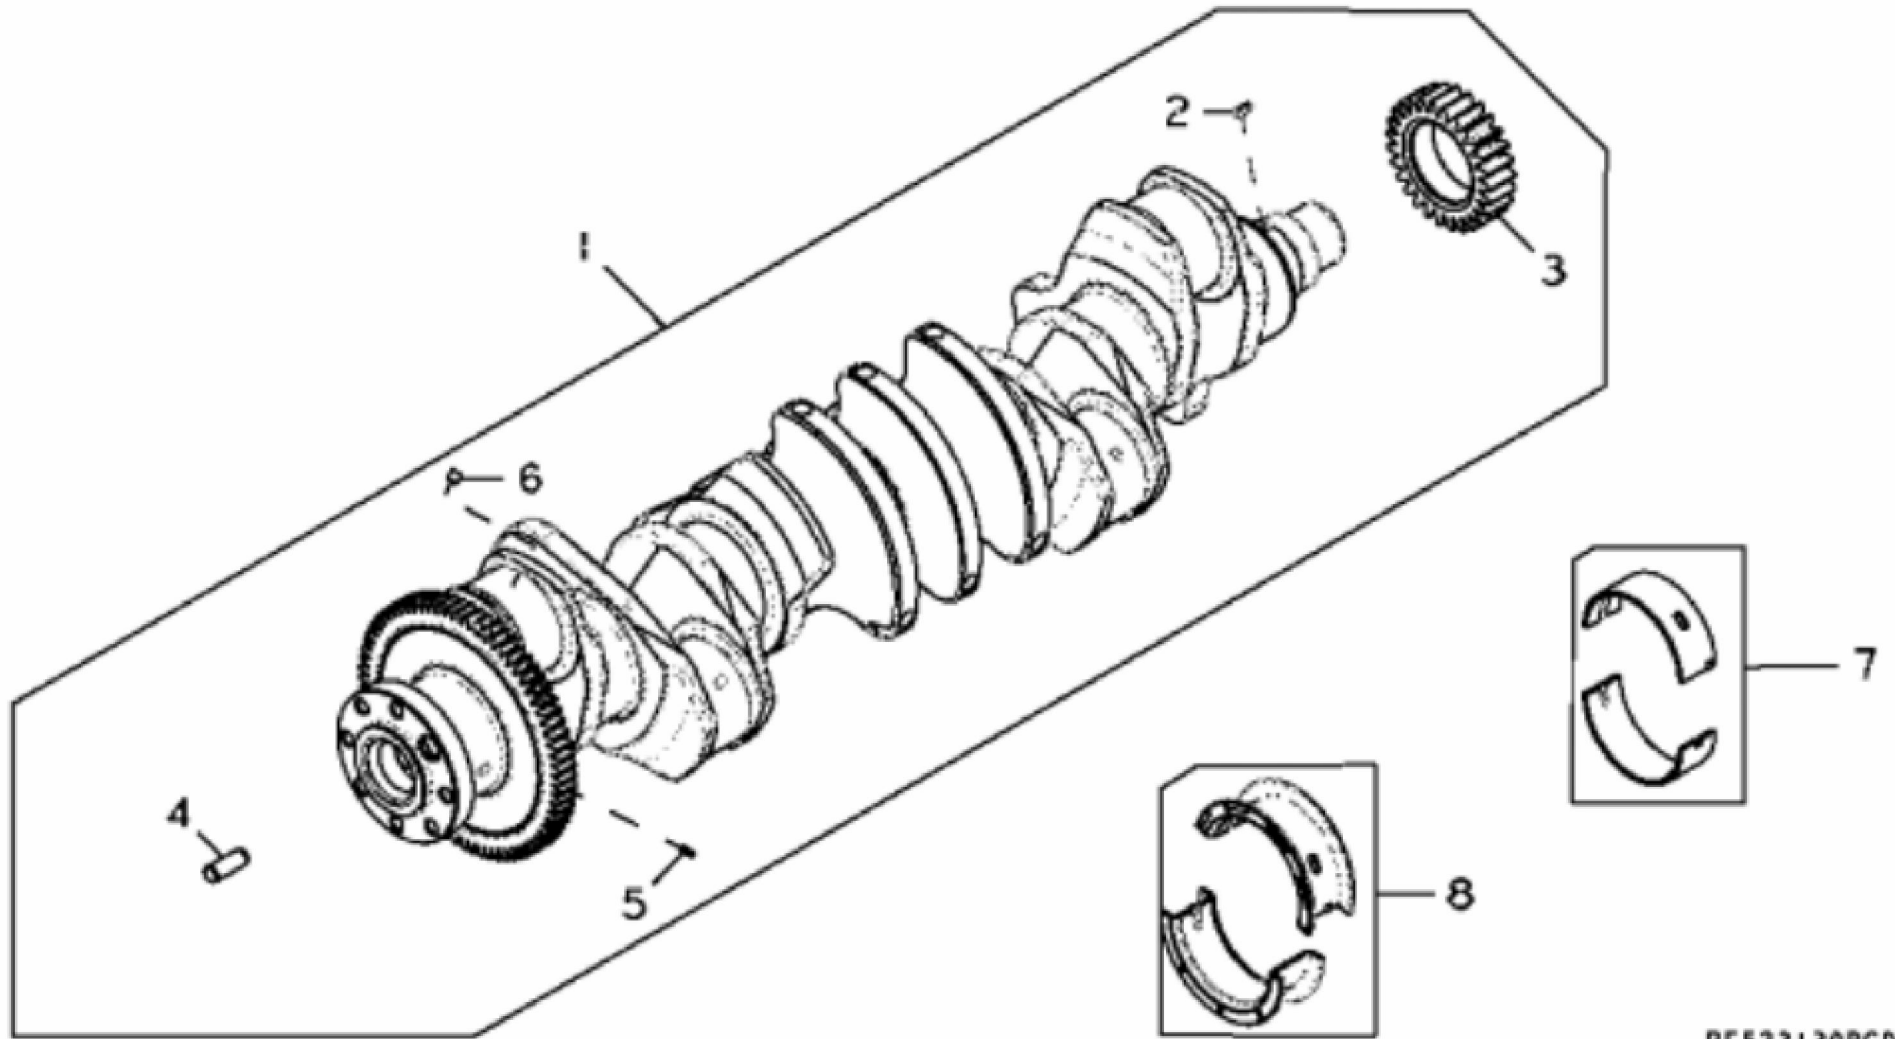

RE523130PCDF02

KEY	PART NO.	PART NAME	QTY	REMARKS	
1	RE540429	CRANKSHAFT	1	MARKED R526075	
1	RE534315	CRANKSHAFT	1	ORDER RE540429	
1	SE501774	CRANKSHAFT REMAN	1	(With Bearings) REMAN FOR RE534315	
2	R120752	KEY	1		
3	R104587	GEAR	1		
4	R41934	DOWEL PIN	1		
5	34M7089	SPRING PIN	1		
6	AT107510	PLUG	1		
7	RE529319	BEARING	6	KIT; R519427 AND R519428	
8	RE529320	THRUST BEARING	1	KIT; R519429 AND R519430