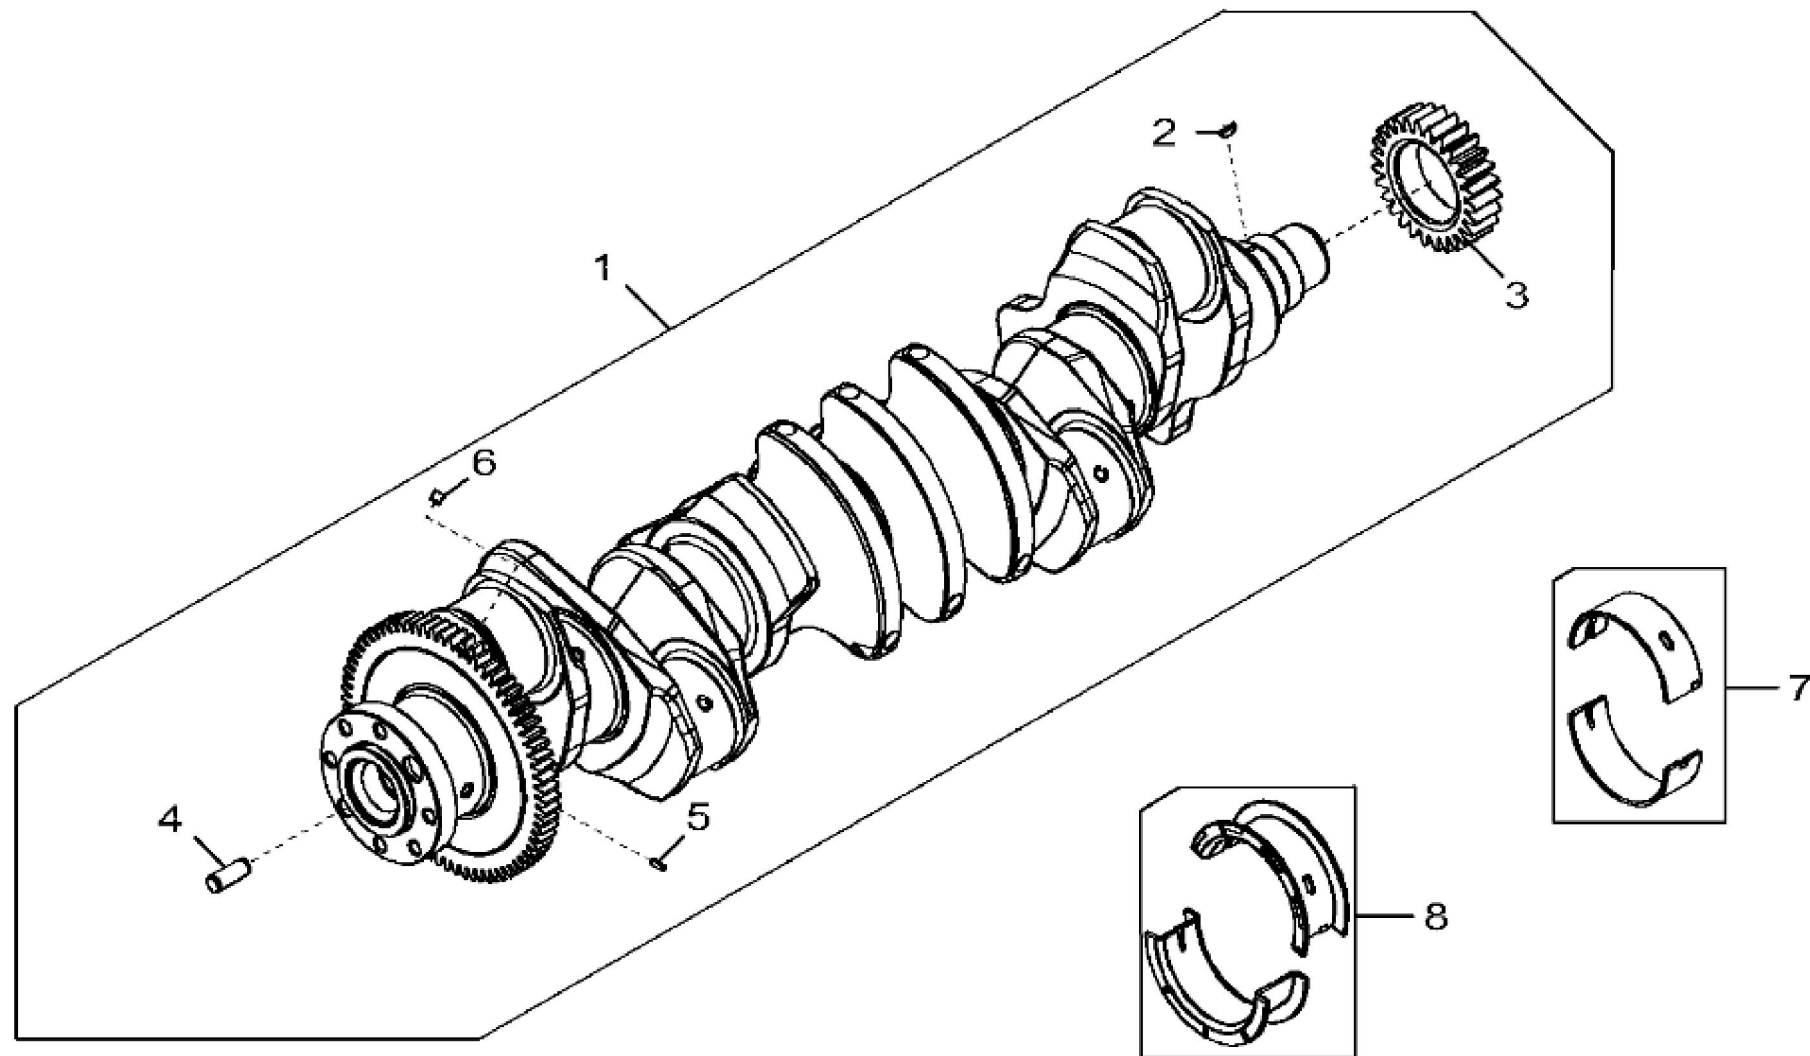

4701_RE523130_PCD

KEY	PART NO.	PART NAME	QTY	REMARKS	
1	RE540429	CRANKSHAFT	1	MARKED R526075; SUB FOR RE534315	
2	R120752	KEY	1		
3	R104587	GEAR	1		
4	R41934	DOWEL PIN	1		
5	34M7089	DOWEL PIN	1	4 X 12 mm	
6	AT107510	PLUG	6		
7	RE529319	BEARING	6	KIT; MARKED R519427 AND R519428	
8	RE529320	THRUST BEARING	1	KIT; MARKED R519429 AND R519430