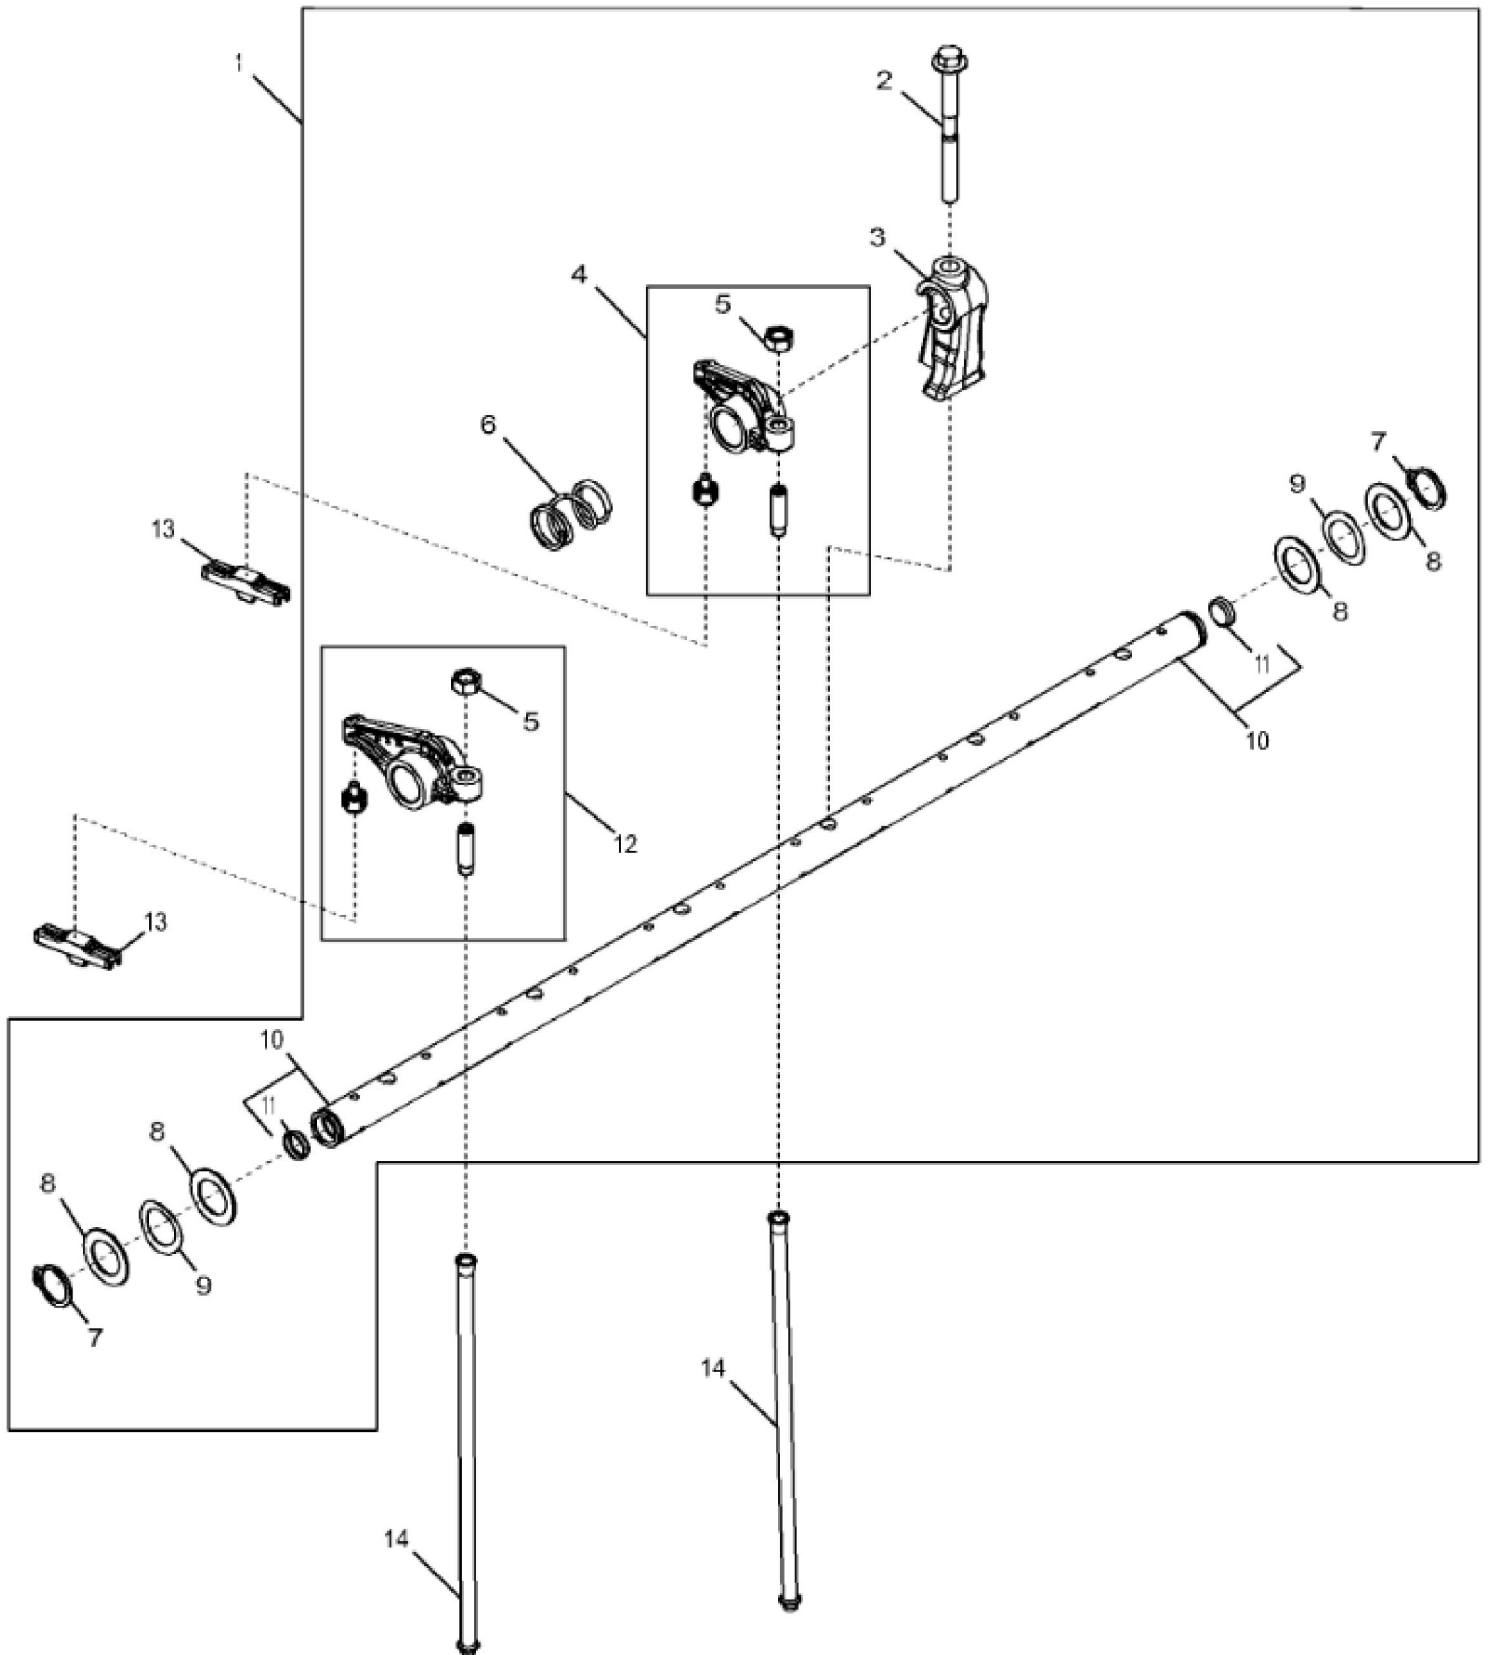

KEY	PART NO.	PART NAME	QTY	REMARKS	
1	RE540429	CRANKSHAFT	1	MARKED R526075; SUB FOR RE534315	
2	R120752	KEY	1		
3	R104587	GEAR	1		
4	R41934	DOWEL PIN	1		
5	34M7089	DOWEL PIN	1	4 X 12 mm	
6	AT107510	PLUG	6		
7	RE529319	BEARING	6	KIT; MARKED R519427 AND R519428	
8	RE529320	THRUST BEARING	1	KIT; MARKED R519429 AND R519430	

Thank you so much for reading

KEY	PART NO.	PART NAME	QTY	REMARKS	
1	R542878	CAP SCREW	12		
2	DZ101959	PISTON PIN	6	OD = 47 mm, LGTH = 79 mm, SUB FOR R517073	
3	DZ10083	PISTON RING	6	PKG (3), SUB FOR RE539642	
4	R519640	SNAP RING	12		
5	DZ100117	CONNECTING ROD	6	MARKED DZ100421, SUB FOR RE517436 OR RE535554	
5	SE501759	CONNECTING ROD REMAN	AR	REMAN FOR RE535554	
5	SE501748	CONNECTING ROD REMAN	AR	REMAN FOR RE517436	
6	R74008	BUSHING	6		
7	RE529318	BEARING	6	KIT; R519454	
8	DZ10211	PISTON-LINER KIT	6	PISTON MARKED RE529264, SUB FOR RE545266 OR RE571507	