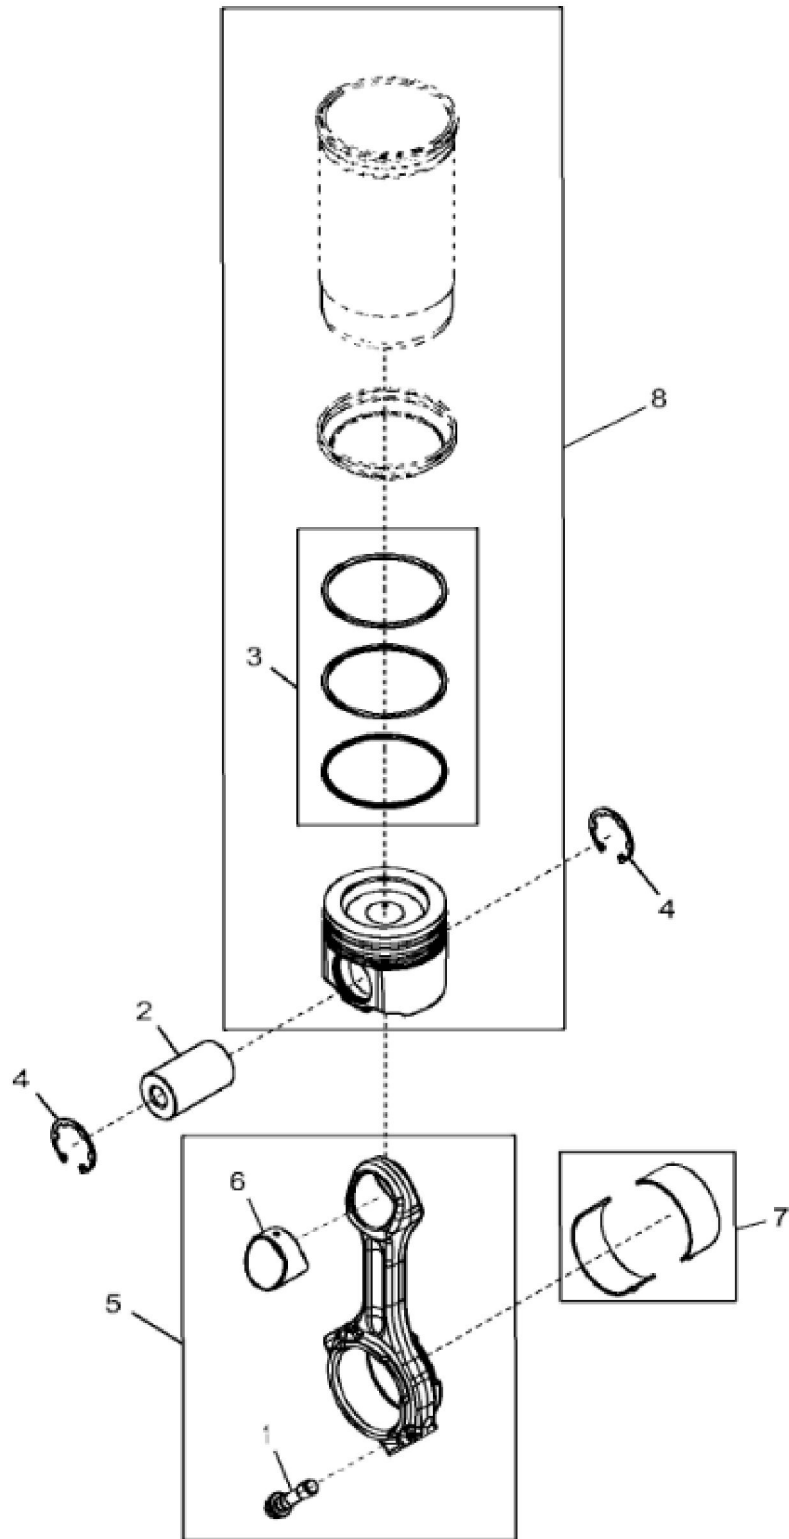

RE523129PCDK02

KEY	PART NO.	PART NAME	QTY	REMARKS
1	AT13740	DRAIN VALVE	1	
2	.....	CYLINDER LINER	6	(Order RE531072)
3	R54326	O-RING	1	
4	AR98850	O-RING KIT	6	
5	R43409	PLUG	1	
6	RE522991	ORIFICE	6	
7	RE540586	CAM FOLLOWER ROLLER	12	(Sub For RE535576)
8	RE57836	PIPE PLUG	3	
9	51M7044	O-RING	1	17.300 X 2.200 mm
10	RE519144	SENSOR	2	
11	RE71255	PIPE PLUG	5	
12	RE167207	SENSOR	1	
13	R120953	BEARING CAP	6	
14	R519287	CAP SCREW	14	
15	R120954	BEARING CAP	1	
16	R82007	PLUG	1	
17	.....	CYLINDER BLOCK	1	NSEP (Marked R518738or R502997) (Order RE531095)
18	R527877	BUSHING	6	(Sub ForR87561)
19	R522884	CAMSHAFT	1	
19	SE501775	CAMSHAFT REMAN	1	(Reman For R522884)
20	26H91	SHAFT KEY	1	3/16" X 1-1/4"
21	R504811	WASHER	1	
22	R518255	GEAR	1	
23	R528098	GEAR	1	(Sub For R518212)

RE523130PCDF02

KEY	PART NO.	PART NAME	QTY	REMARKS	
1	RE532615	CRANKSHAFT	1	(Sub For RE530668)	
1	RE540429	CRANKSHAFT	1	(Sub For RE530668, RE532615 and RE534315) (Marked R526075) (Also Order RE529775)	
1	SE501774	CRANKSHAFT REMAN	1	(With Bearings) (Reman For RE534315) (Also Order RE529775)	
2	R120752	KEY	1		
3	R104587	GEAR	1		
4	R41934	DOWEL PIN	1		
5	34M7089	SPRING PIN	1		
6	AT107510	PLUG	1		
7	RE529319	BEARING	6	(Marked R519427 and R519428)	
8	RE529320	THRUST BEARING	1	(Marked R519429 or R519430)	

**Thank you so much for reading**

KEY	PART NO.	PART NAME	QTY	REMARKS	
1	R542878	CAP SCREW	2	SUB FOR R501035	
2	DZ101959	PISTON PIN	6	OD = 47 mm; LGTH = 79 mm, SUB FOR R517073	
3	DZ10083	PISTON RING	1	PKG (3), SUB FOR RE539642	
4	R519640	SNAP RING	12		
5	DZ100117	CONNECTING ROD	6	MARKED DZ100421; SUB FOR RE535554 OR RE517436	
5	SE501759	CONNECTING ROD REMAN	6	REMAN FOR RE535554	
6	R74008	BUSHING	1		
7	RE529318	BEARING	6		
8	DZ10211	PISTON-LINER KIT	6	SUB FOR RE545266 OR RE571507	