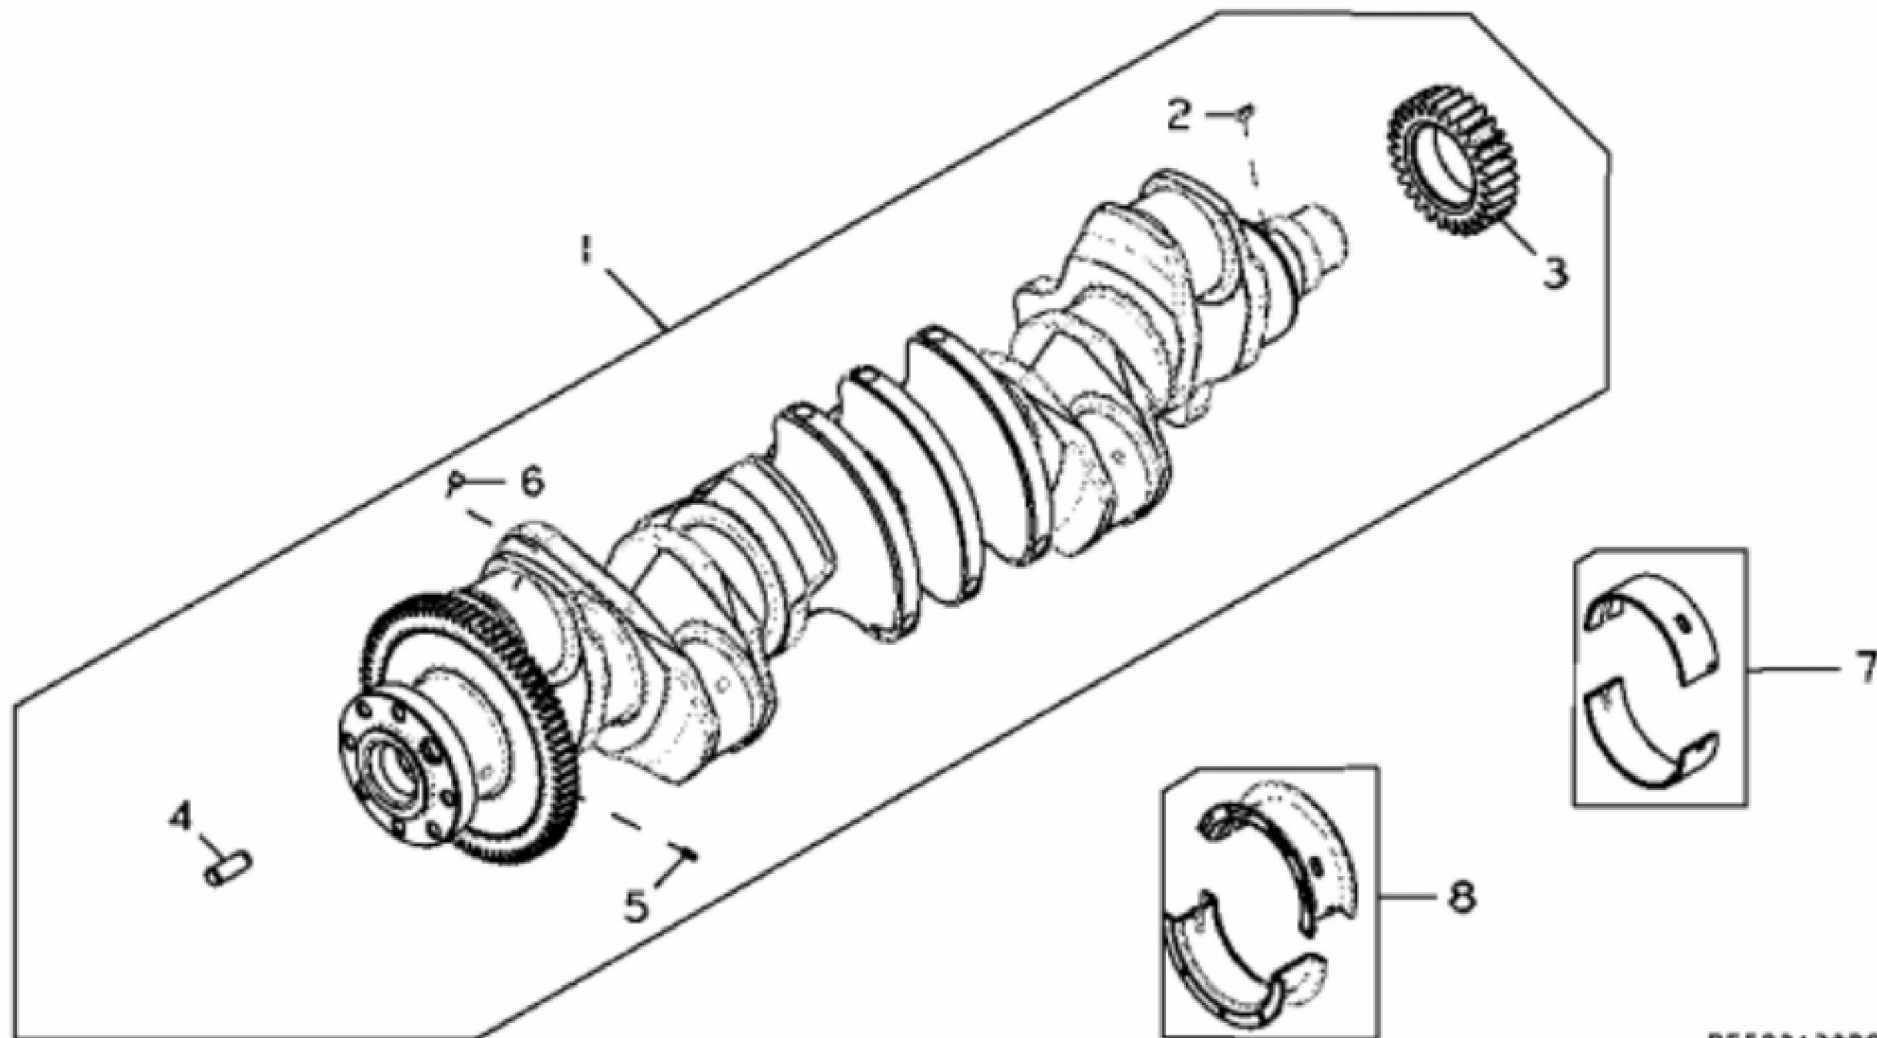

RE523129PCDK02

KEY	PART NO.	PART NAME	QTY	REMARKS
1	AT13740	DRAIN VALVE	1	
2	.....	CYLINDER LINER	6	(Order RE531072)
3	R54326	O-RING	1	
4	AR98850	O-RING KIT	6	
5	R43409	PLUG	1	
6	RE522991	ORIFICE	6	
7	RE540586	CAM FOLLOWER ROLLER	12	(Sub For RE535576)
8	RE57836	PIPE PLUG	3	
9	51M7044	O-RING	1	17.300 X 2.200 mm
10	RE519144	SENSOR	2	
11	RE71255	PIPE PLUG	5	
12	RE167207	SENSOR	1	
13	R120953	BEARING CAP	6	
14	R519287	CAP SCREW	14	
15	R120954	BEARING CAP	1	
16	R82007	PLUG	1	
17	.....	CYLINDER BLOCK	1	NSEP (Marked R518738or R502997) (Order RE531095)
18	R527877	BUSHING	6	(Sub ForR87561)
19	R522884	CAMSHAFT	1	
19	SE501775	CAMSHAFT REMAN	1	(Reman For R522884)
20	26H91	SHAFT KEY	1	3/16" X 1-1/4"
21	R504811	WASHER	1	
22	R518255	GEAR	1	
23	R528098	GEAR	1	(Sub For R518212)

RE523130PCDF02

KEY	PART NO.	PART NAME	QTY	REMARKS	
1	RE532615	CRANKSHAFT	1	(Sub For RE530668)	
1	RE540429	CRANKSHAFT	1	(Sub For RE530668, RE532615 and RE534315) (Marked R526075) (Also Order RE529775)	
1	SE501774	CRANKSHAFT REMAN	1	(With Bearings) (Reman For RE534315) (Also Order RE529775)	
2	R120752	KEY	1		
3	R104587	GEAR	1		
4	R41934	DOWEL PIN	1		
5	34M7089	SPRING PIN	1		
6	AT107510	PLUG	1		
7	RE529319	BEARING	6	(Marked R519427 and R519428)	
8	RE529320	THRUST BEARING	1	(Marked R519429 or R519430)	

**Thank you so much for reading**

KEY	PART NO.	PART NAME	QTY	REMARKS	
1	R542878	CAP SCREW	2	SUB FOR R501035	
2	DZ101959	PISTON PIN	6	OD = 47 mm; LGTH = 79 mm, SUB FOR R517073	
3	DZ10083	PISTON RING	1	PKG (3), SUB FOR RE539642	
4	R519640	SNAP RING	12		
5	DZ100117	CONNECTING ROD	6	MARKED DZ100421; SUB FOR RE535554 OR RE517436	
5	SE501759	CONNECTING ROD REMAN	6	REMAN FOR RE535554	
6	R74008	BUSHING	1		
7	RE529318	BEARING	6		
8	DZ10211	PISTON-LINER KIT	6	SUB FOR RE545266 OR RE571507	