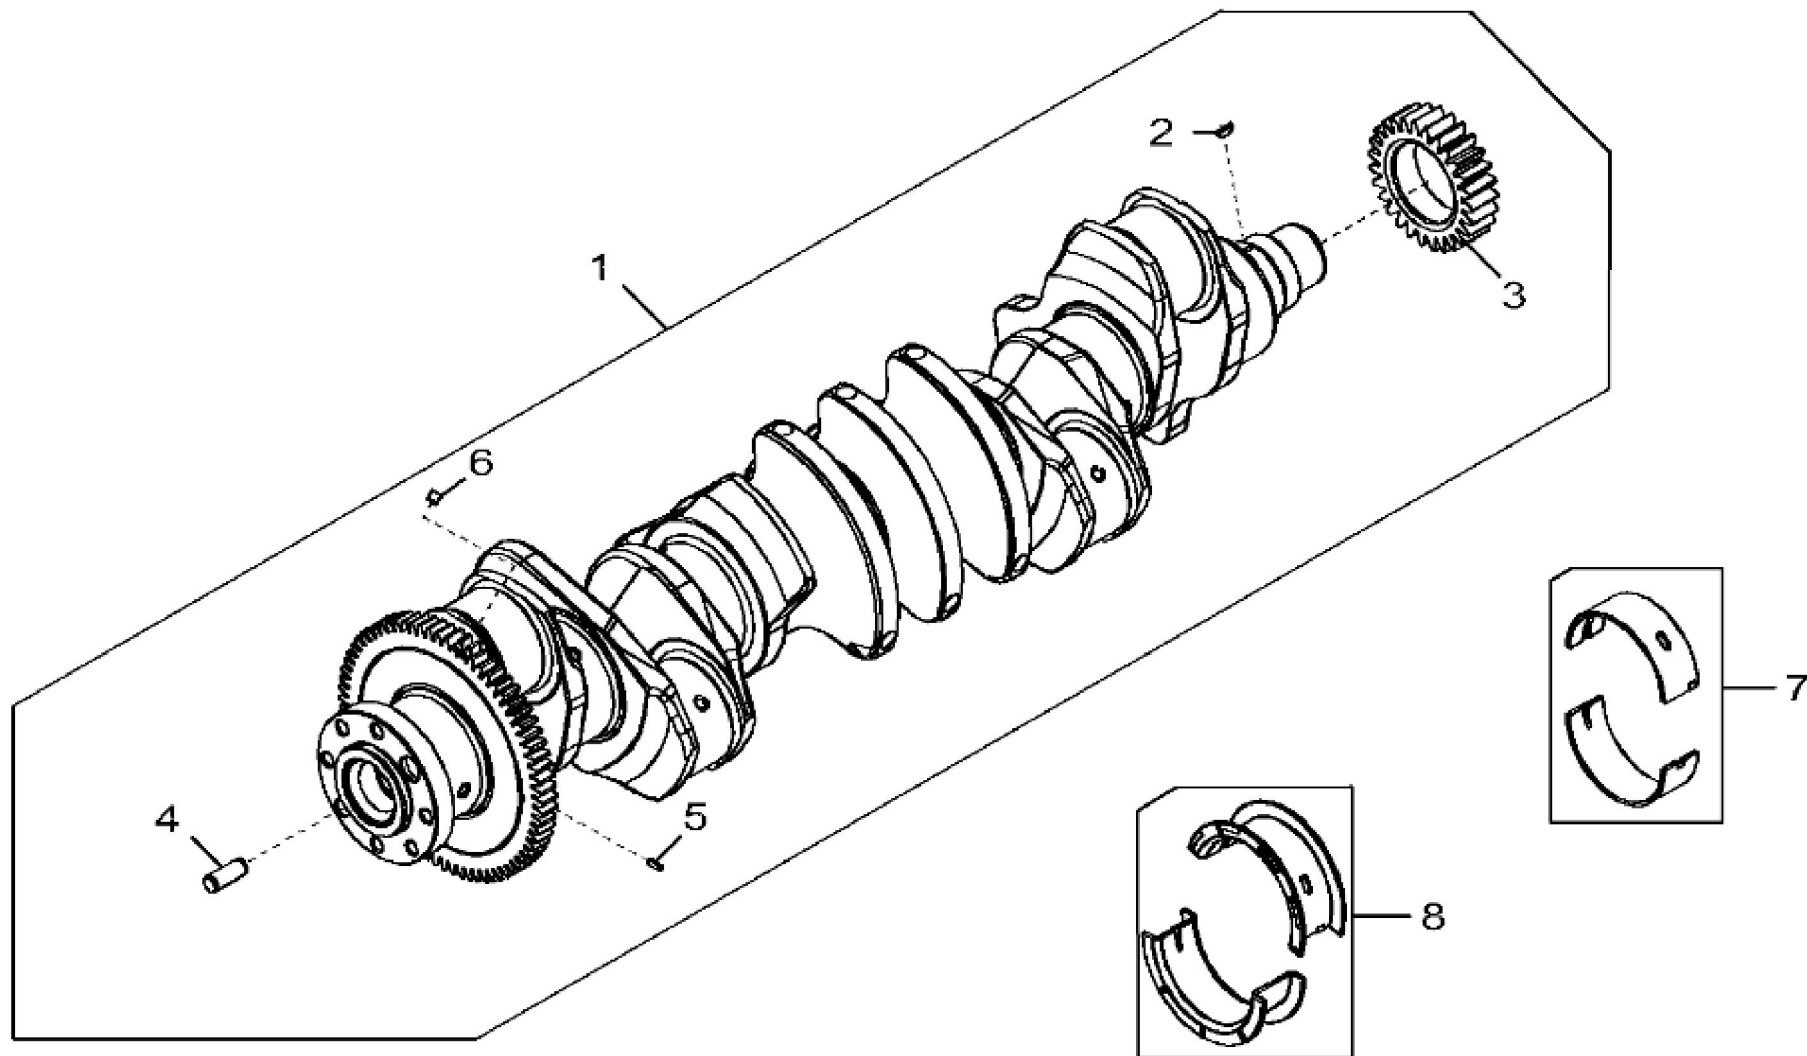

4701_RE523130_PCD

KEY	PART NO.	PART NAME	QTY	REMARKS	
1	RE540429	CRANKSHAFT	1	MARKED R526075; SUB FOR RE534315	
2	R120752	KEY	1		
3	R104587	GEAR	1		
4	R41934	DOWEL PIN	1		
5	34M7089	DOWEL PIN	1	4 X 12 mm	
6	AT107510	PLUG	6		
7	RE529319	BEARING	6	KIT; MARKED R519427 AND R519428	
8	RE529320	THRUST BEARING	1	KIT; MARKED R519429 AND R519430