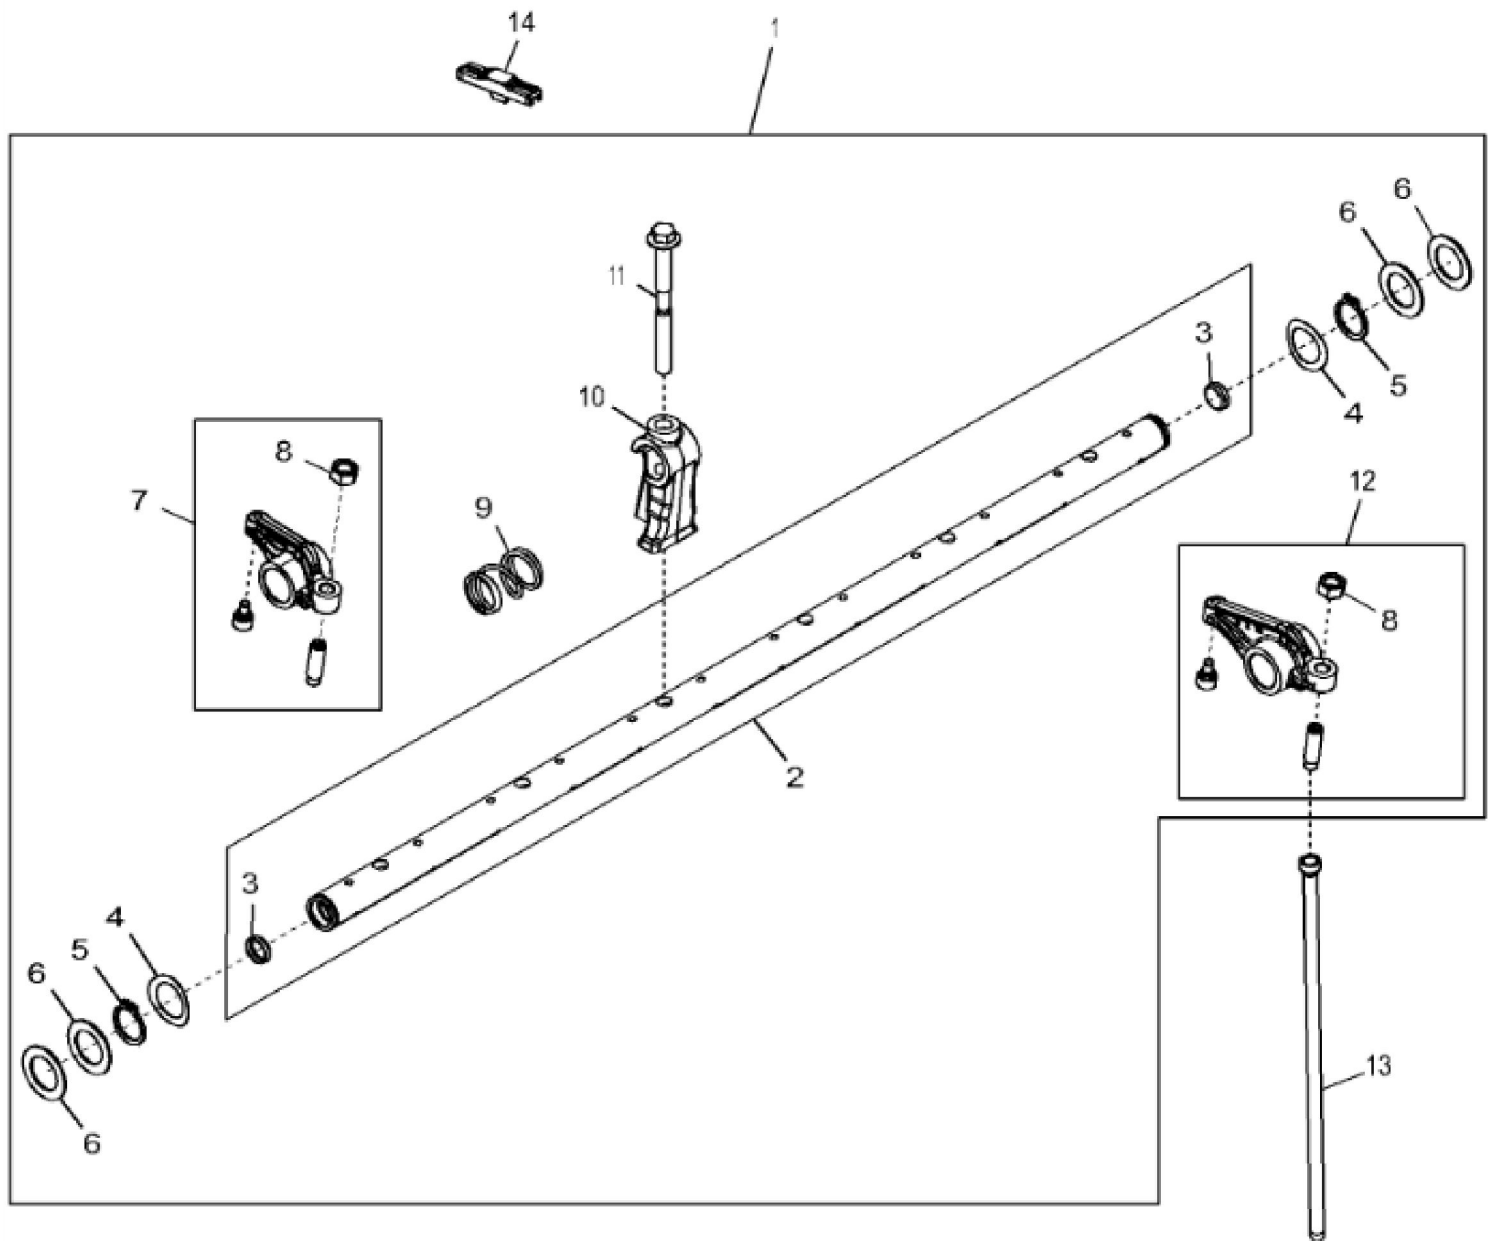

KEY	PART NO.	PART NAME	QTY	REMARKS	
1	RE540429	CRANKSHAFT	1	MARKED R526075; SUB FOR RE534315	
2	R120752	KEY	1		
3	R104587	GEAR	1		
4	R41934	DOWEL PIN	1		
5	34M7089	DOWEL PIN	1	4 X 12 mm	
6	AT107510	PLUG	6		
7	RE529319	BEARING	6	KIT; MARKED R519427 AND R519428	
8	RE529320	THRUST BEARING	1	KIT; MARKED R519429 AND R519430	

Thank you so much for reading

KEY	PART NO.	PART NAME	QTY	REMARKS	
1	R542878	CAP SCREW	12		
2	DZ101959	PISTON PIN	6	OD = 47 mm, LGTH = 79 mm, SUB FOR R517073	
3	DZ10083	PISTON RING	6	PKG (3), SUB FOR RE539642	
4	R519640	SNAP RING	12		
5	DZ100117	CONNECTING ROD	6	MARKED DZ100421, SUB FOR RE517436 OR RE535554	
5	SE501759	CONNECTING ROD REMAN	AR	REMAN FOR RE535554	
5	SE501748	CONNECTING ROD REMAN	AR	REMAN FOR RE517436	
6	R74008	BUSHING	6		
7	RE529318	BEARING	6	KIT; R519454	
8	DZ10211	PISTON-LINER KIT	6	PISTON MARKED RE529264, SUB FOR RE545266 OR RE571507	