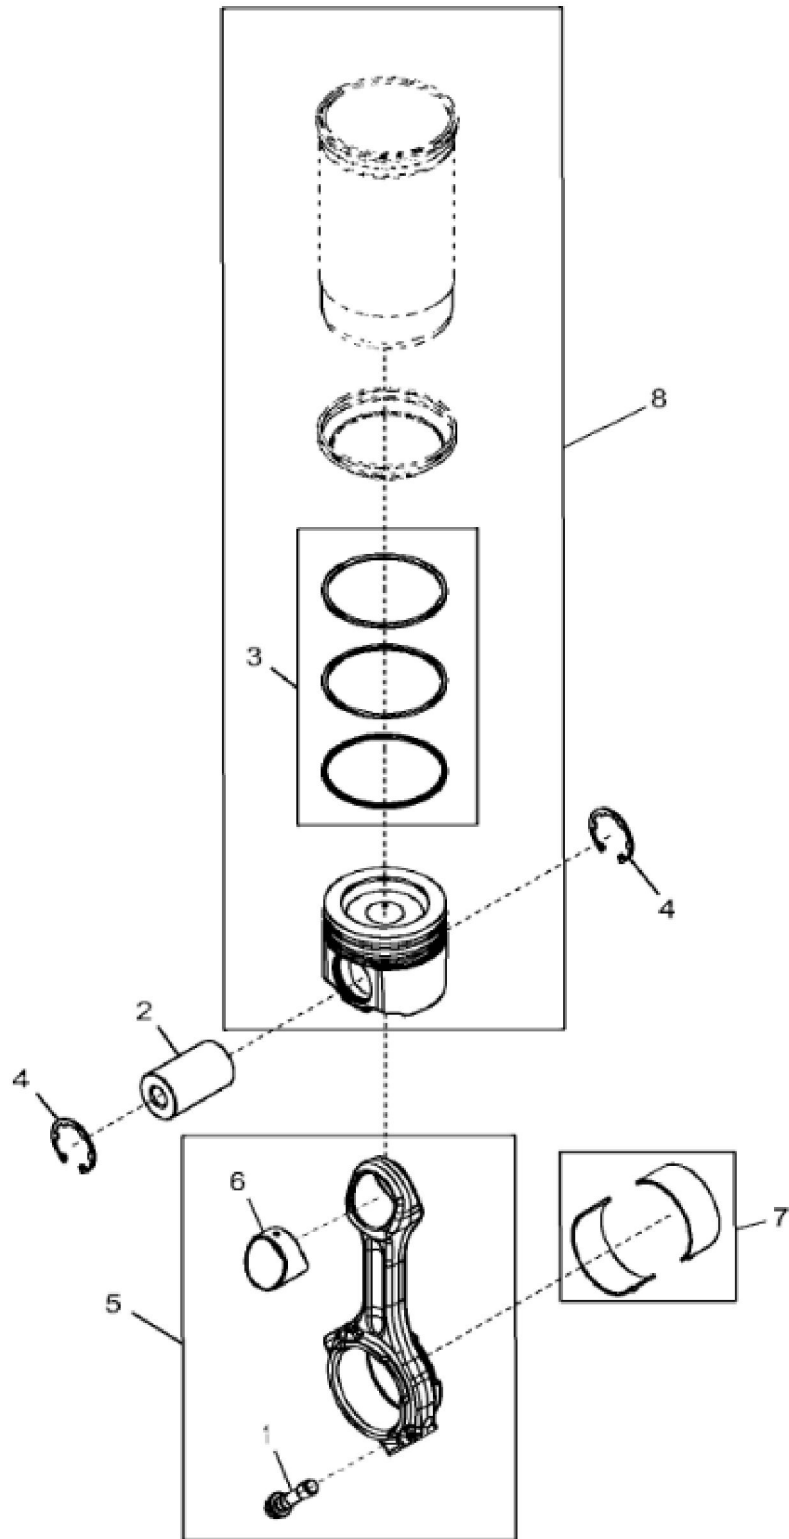

KEY	PART NO.	PART NAME	QTY	REMARKS
1	AT13740	DRAIN VALVE	1	
2	DZ10211	PISTON-LINER KIT	6	PISTON MARKED RE529264; SUB FOR RE545266 OR RE531072
3	RE541037	O-RING KIT	1	SUB FOR AR98850
4	R527468	SHIM	1	TK = 0.004"
4	R93948	SHIM	1	(Not Illustrated) TK = 0.002"
4	R528685	SHIM	1	(Not Illustrated) TK = 0.006"
4	R536310	SHIM	1	(Not Illustrated) TK = 0.008"
4	R536311	SHIM	1	(Not Illustrated) TK = 0.010"
5	R43409	PLUG	1	
6	RE522991	ORIFICE	6	
7	RE555307	CAM FOLLOWER ROLLER	12	SUB FOR RE540586 OR RE535576 OR RE519889
8	RE57836	PIPE PLUG	3	
9	RE519144	SENSOR	2	(Magnetic Pick Up Sensor)
10	51M7044	O-RING	1	17.300 X 2.200 mm
11	RE71255	PIPE PLUG	5	
12	RE167207	SENSOR	1	(Pressure Sensor)
13	R528098	GEAR	1	(Camshaft) Z = 54, SUB FOR R518212
14	R518255	GEAR	1	(Fuel Supply Pump Drive) Z = 64
15	R504811	WASHER	1	
16	26H91	SHAFT KEY	1	3/16" X 1-1/4"
17	R522884	CAMSHAFT	1	SUB FOR R520366
17	SE501775	CAMSHAFT REMAN	1	REMAN FOR R522884
18	...	CYLINDER BLOCK	1	MARKED R542211; ORDER DZ10789 OR DZ10597
18	DZ10789	SHORT BLOCK ASSEMBLY	1	(For Marine Engine)
18	DZ10597	SHORT BLOCK ASSEMBLY	1	(For Non-Marine Engine)
19	R120954	BEARING CAP	1	
20	R519287	CAP SCREW	14	
21	R120953	BEARING CAP	6	
22	R527877	BUSHING	6	
23	R82007	PLUG	1	
24	R54326	O-RING	6	
25	R518034	BUSHING	1	

KEY	PART NO.	PART NAME	QTY	REMARKS	
1	RE540429	CRANKSHAFT	1	MARKED R526075; SUB FOR RE534315	
2	R120752	KEY	1		
3	R104587	GEAR	1		
4	R41934	DOWEL PIN	1		
5	34M7089	DOWEL PIN	1	4 X 12 mm	
6	AT107510	PLUG	6		
7	RE529319	BEARING	6	KIT; MARKED R519427 AND R519428	
8	RE529320	THRUST BEARING	1	KIT; MARKED R519429 AND R519430	